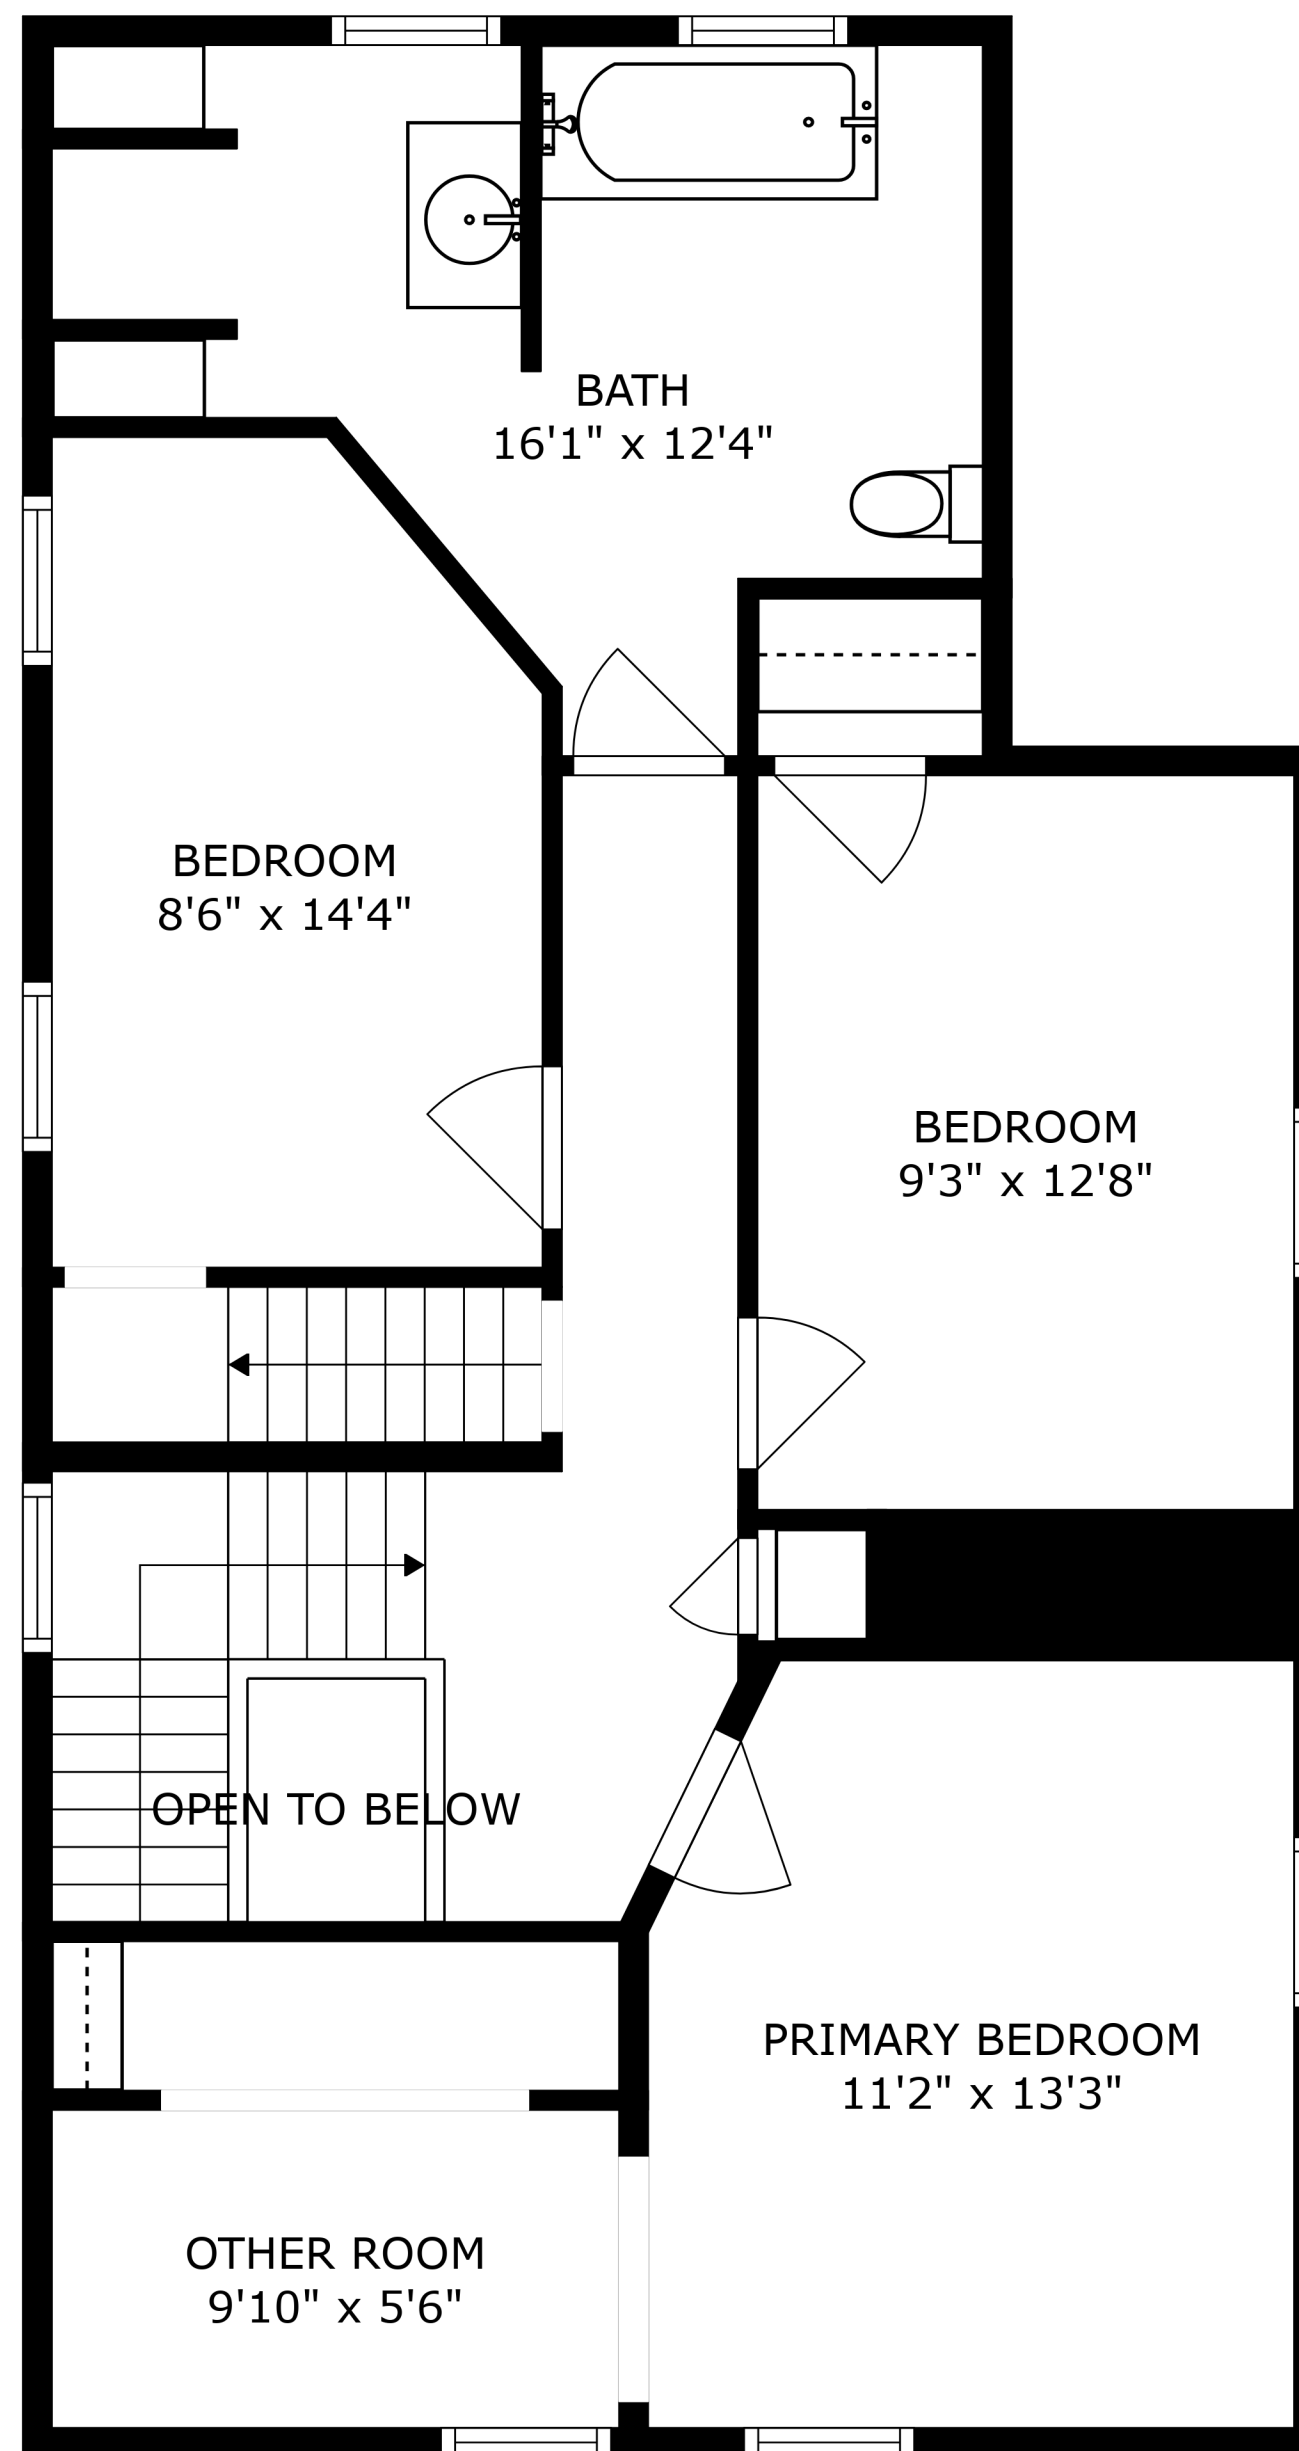

SIZES AND DIMENSIONS ARE APPROXIMATE, ACTUAL MAY VARY.

FINISHED ATTIC
21'9" x 15'8"

W.I.C.
7'11" x 7'4"

SIZES AND DIMENSIONS ARE APPROXIMATE, ACTUAL MAY VARY.

SIZES AND DIMENSIONS ARE APPROXIMATE, ACTUAL MAY VARY.

SIZES AND DIMENSIONS ARE APPROXIMATE, ACTUAL MAY VARY.