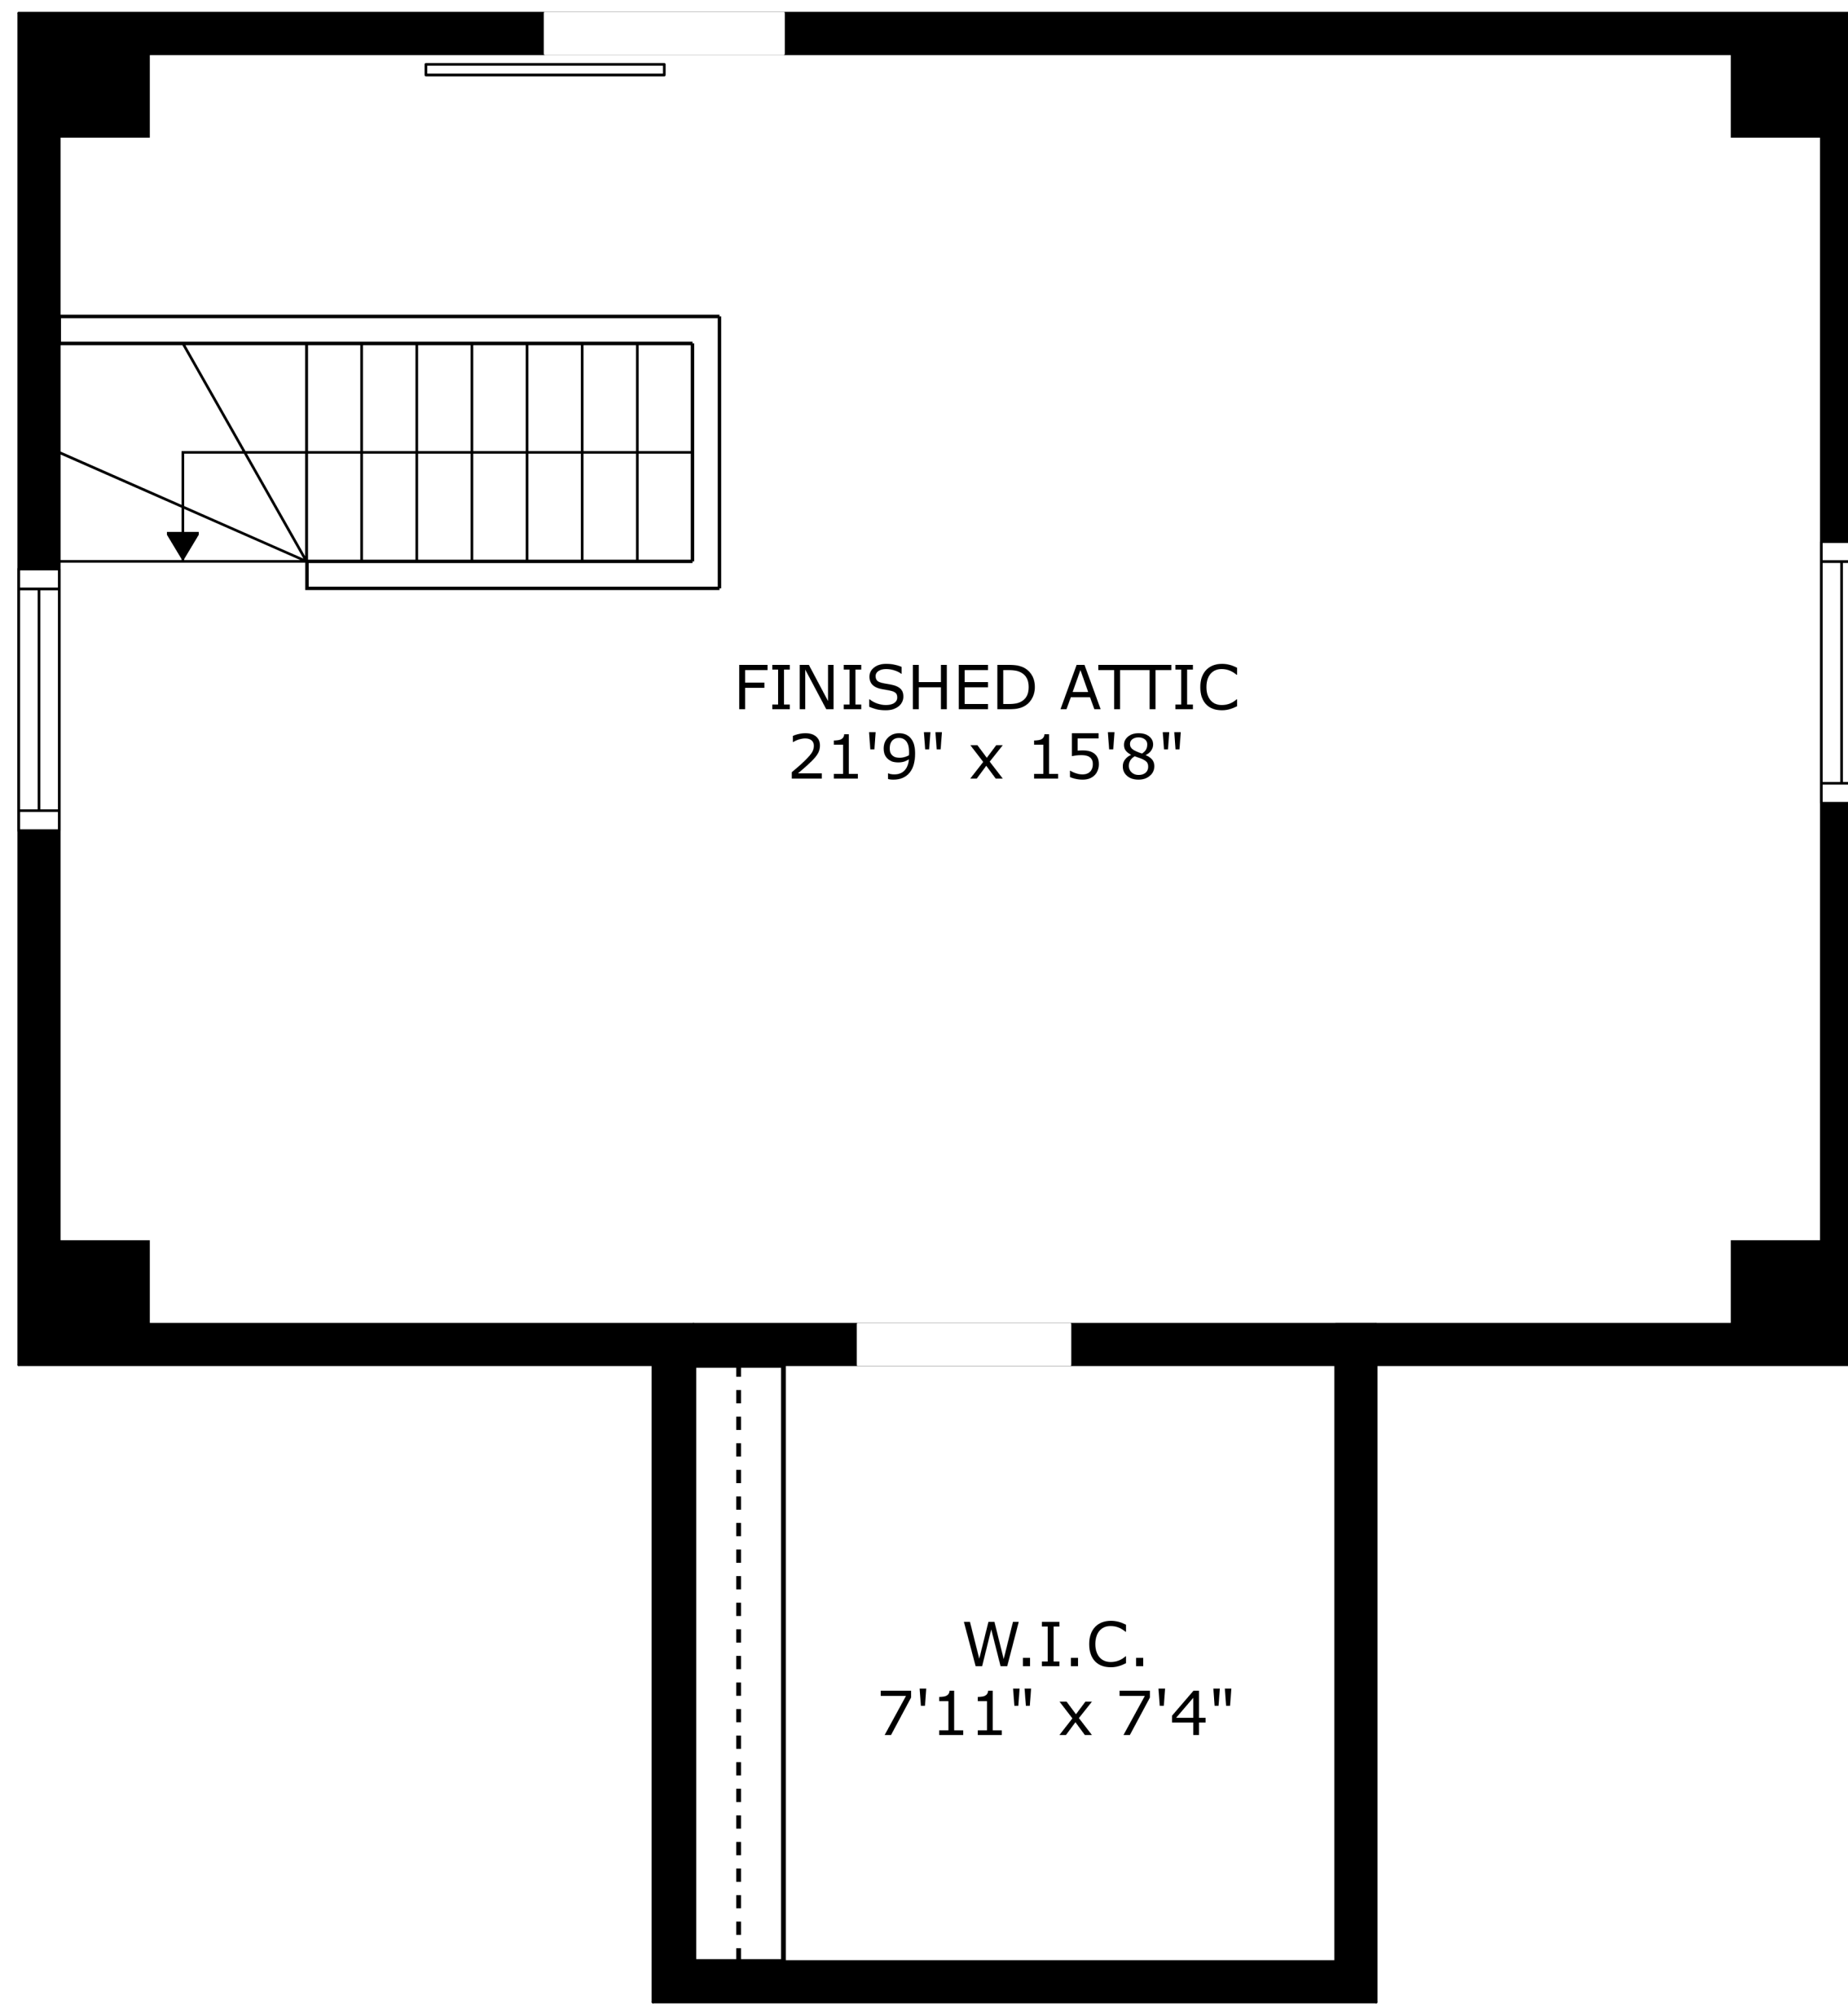

SIZES AND DIMENSIONS ARE APPROXIMATE, ACTUAL MAY VARY.

FINISHED ATTIC
21'9" x 15'8"

W.I.C.
7'11" x 7'4"

SIZES AND DIMENSIONS ARE APPROXIMATE, ACTUAL MAY VARY.

SIZES AND DIMENSIONS ARE APPROXIMATE, ACTUAL MAY VARY.

SIZES AND DIMENSIONS ARE APPROXIMATE, ACTUAL MAY VARY.