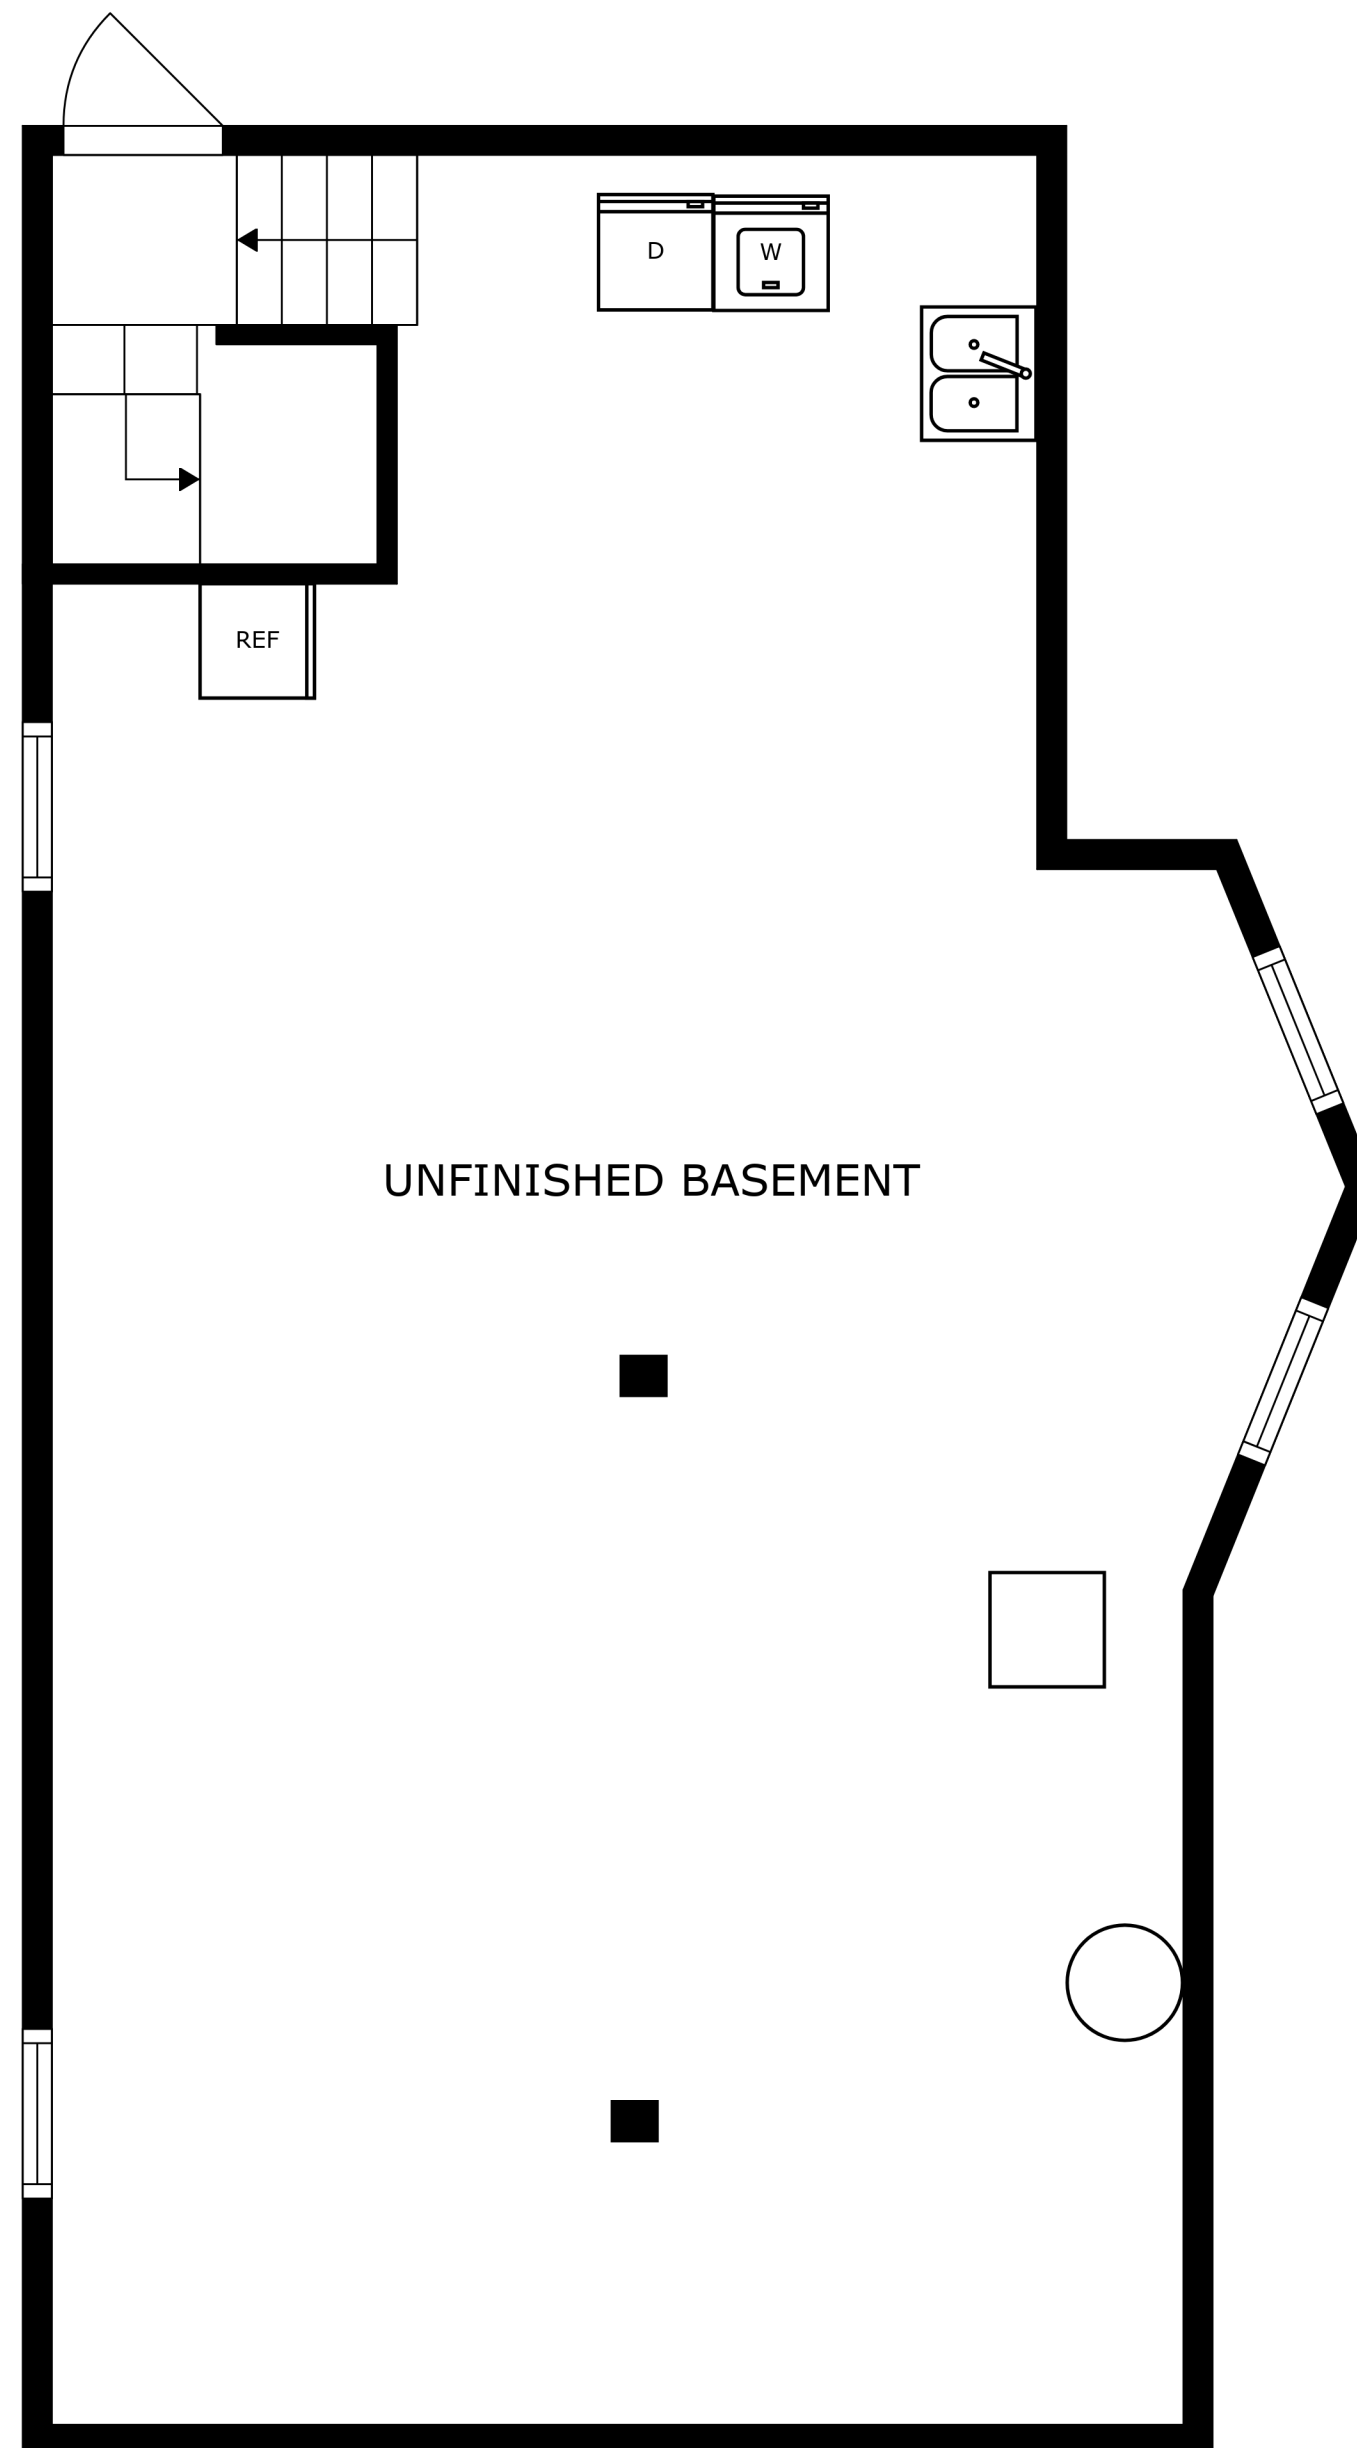

SIZES AND DIMENSIONS ARE APPROXIMATE, ACTUAL MAY VARY.

FINISHED ATTIC
21'9" x 15'8"

W.I.C.
7'11" x 7'4"

SIZES AND DIMENSIONS ARE APPROXIMATE, ACTUAL MAY VARY.

SIZES AND DIMENSIONS ARE APPROXIMATE, ACTUAL MAY VARY.

SIZES AND DIMENSIONS ARE APPROXIMATE, ACTUAL MAY VARY.