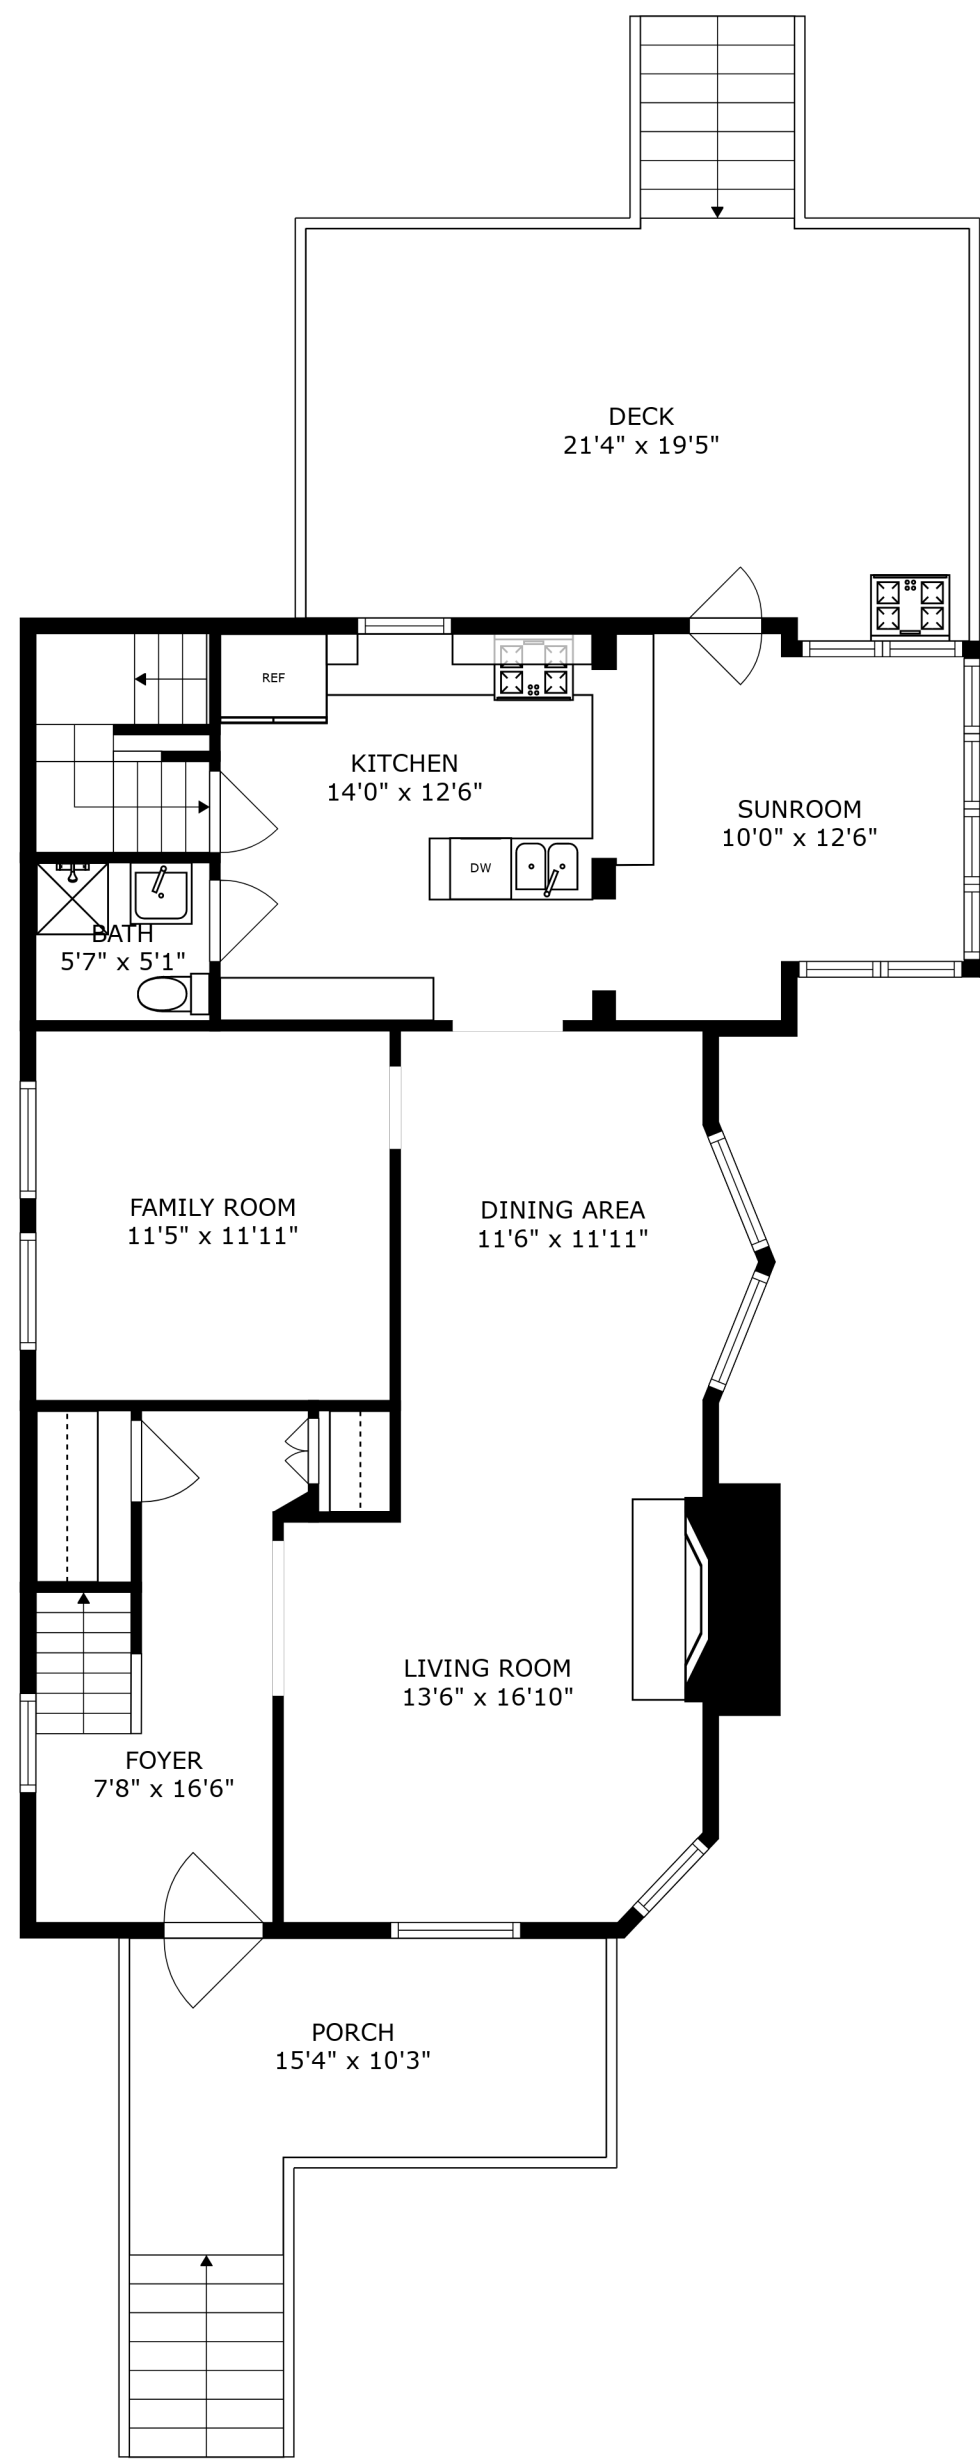

SIZES AND DIMENSIONS ARE APPROXIMATE, ACTUAL MAY VARY.

FINISHED ATTIC
21'9" x 15'8"

W.I.C.
7'11" x 7'4"

SIZES AND DIMENSIONS ARE APPROXIMATE, ACTUAL MAY VARY.

SIZES AND DIMENSIONS ARE APPROXIMATE, ACTUAL MAY VARY.

SIZES AND DIMENSIONS ARE APPROXIMATE, ACTUAL MAY VARY.