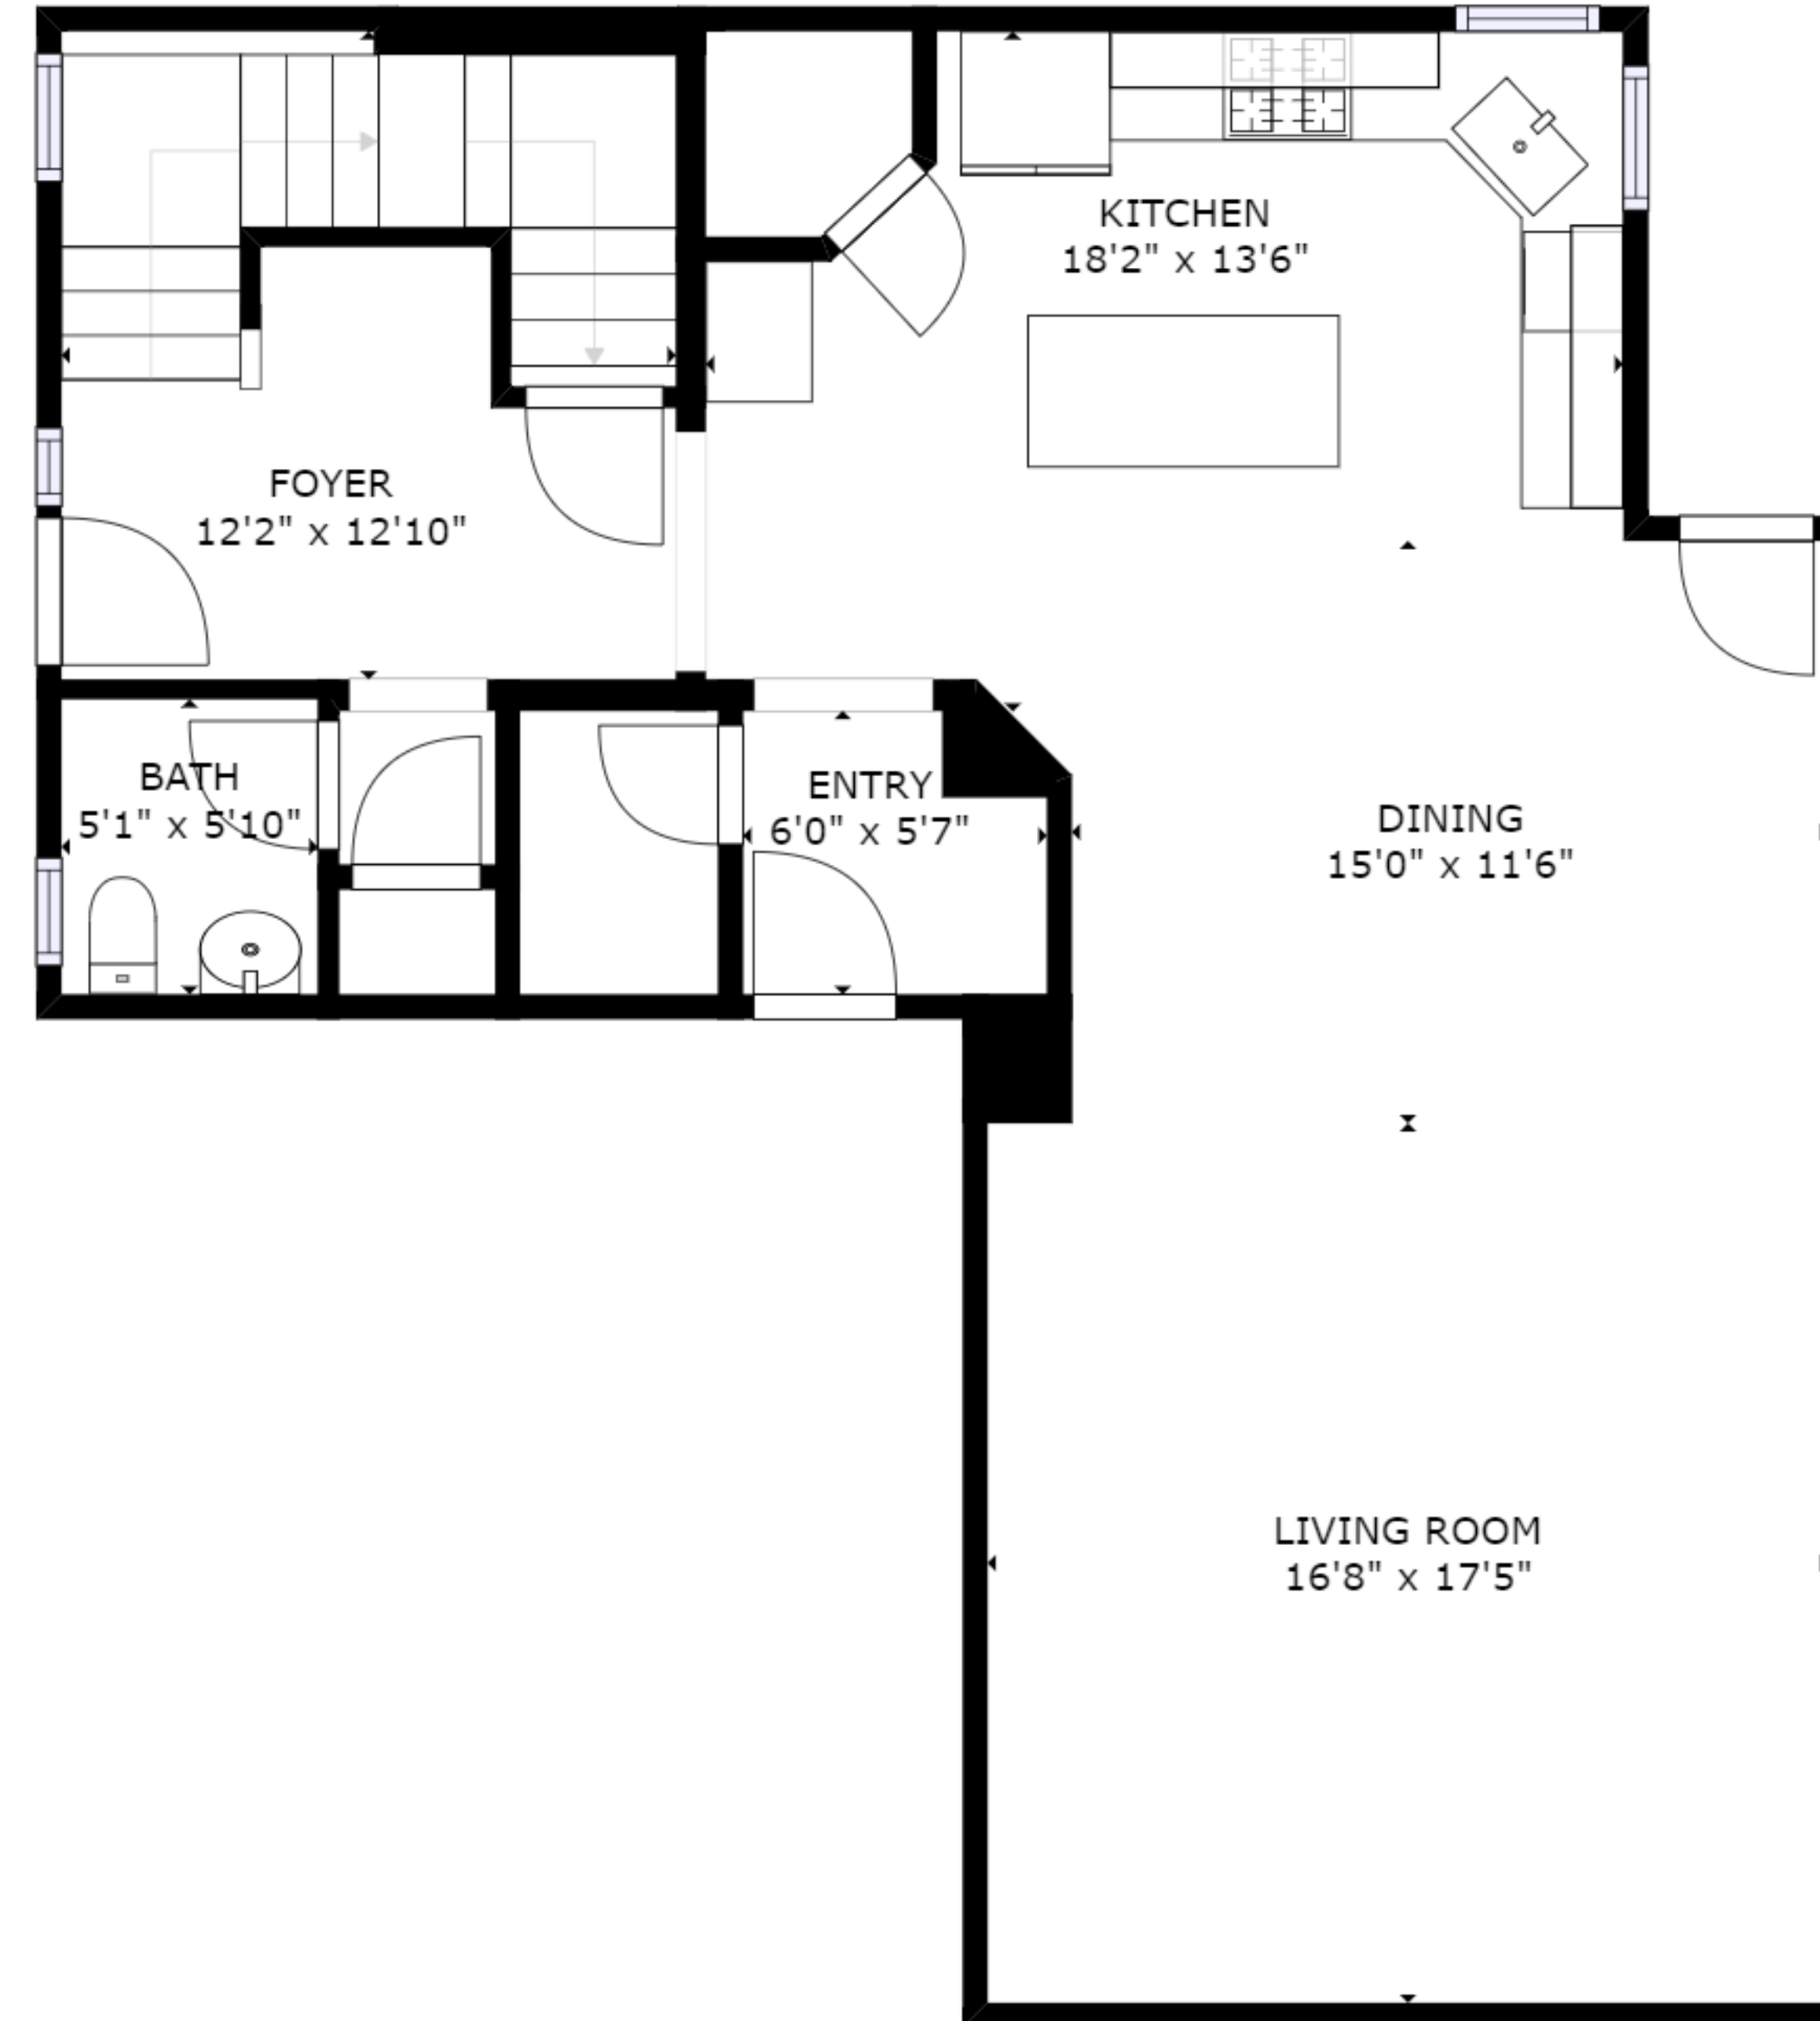

FLOOR 1

FLOOR 2

FLOOR 3

GROSS INTERNAL AREA  
 FLOOR 1: 795 sq ft, FLOOR 2: 955 sq ft  
 FLOOR 3: 1317 sq ft  
 TOTAL: 3068 sq ft

SIZES AND DIMENSIONS ARE APPROXIMATE, ACTUAL MAY VARY.