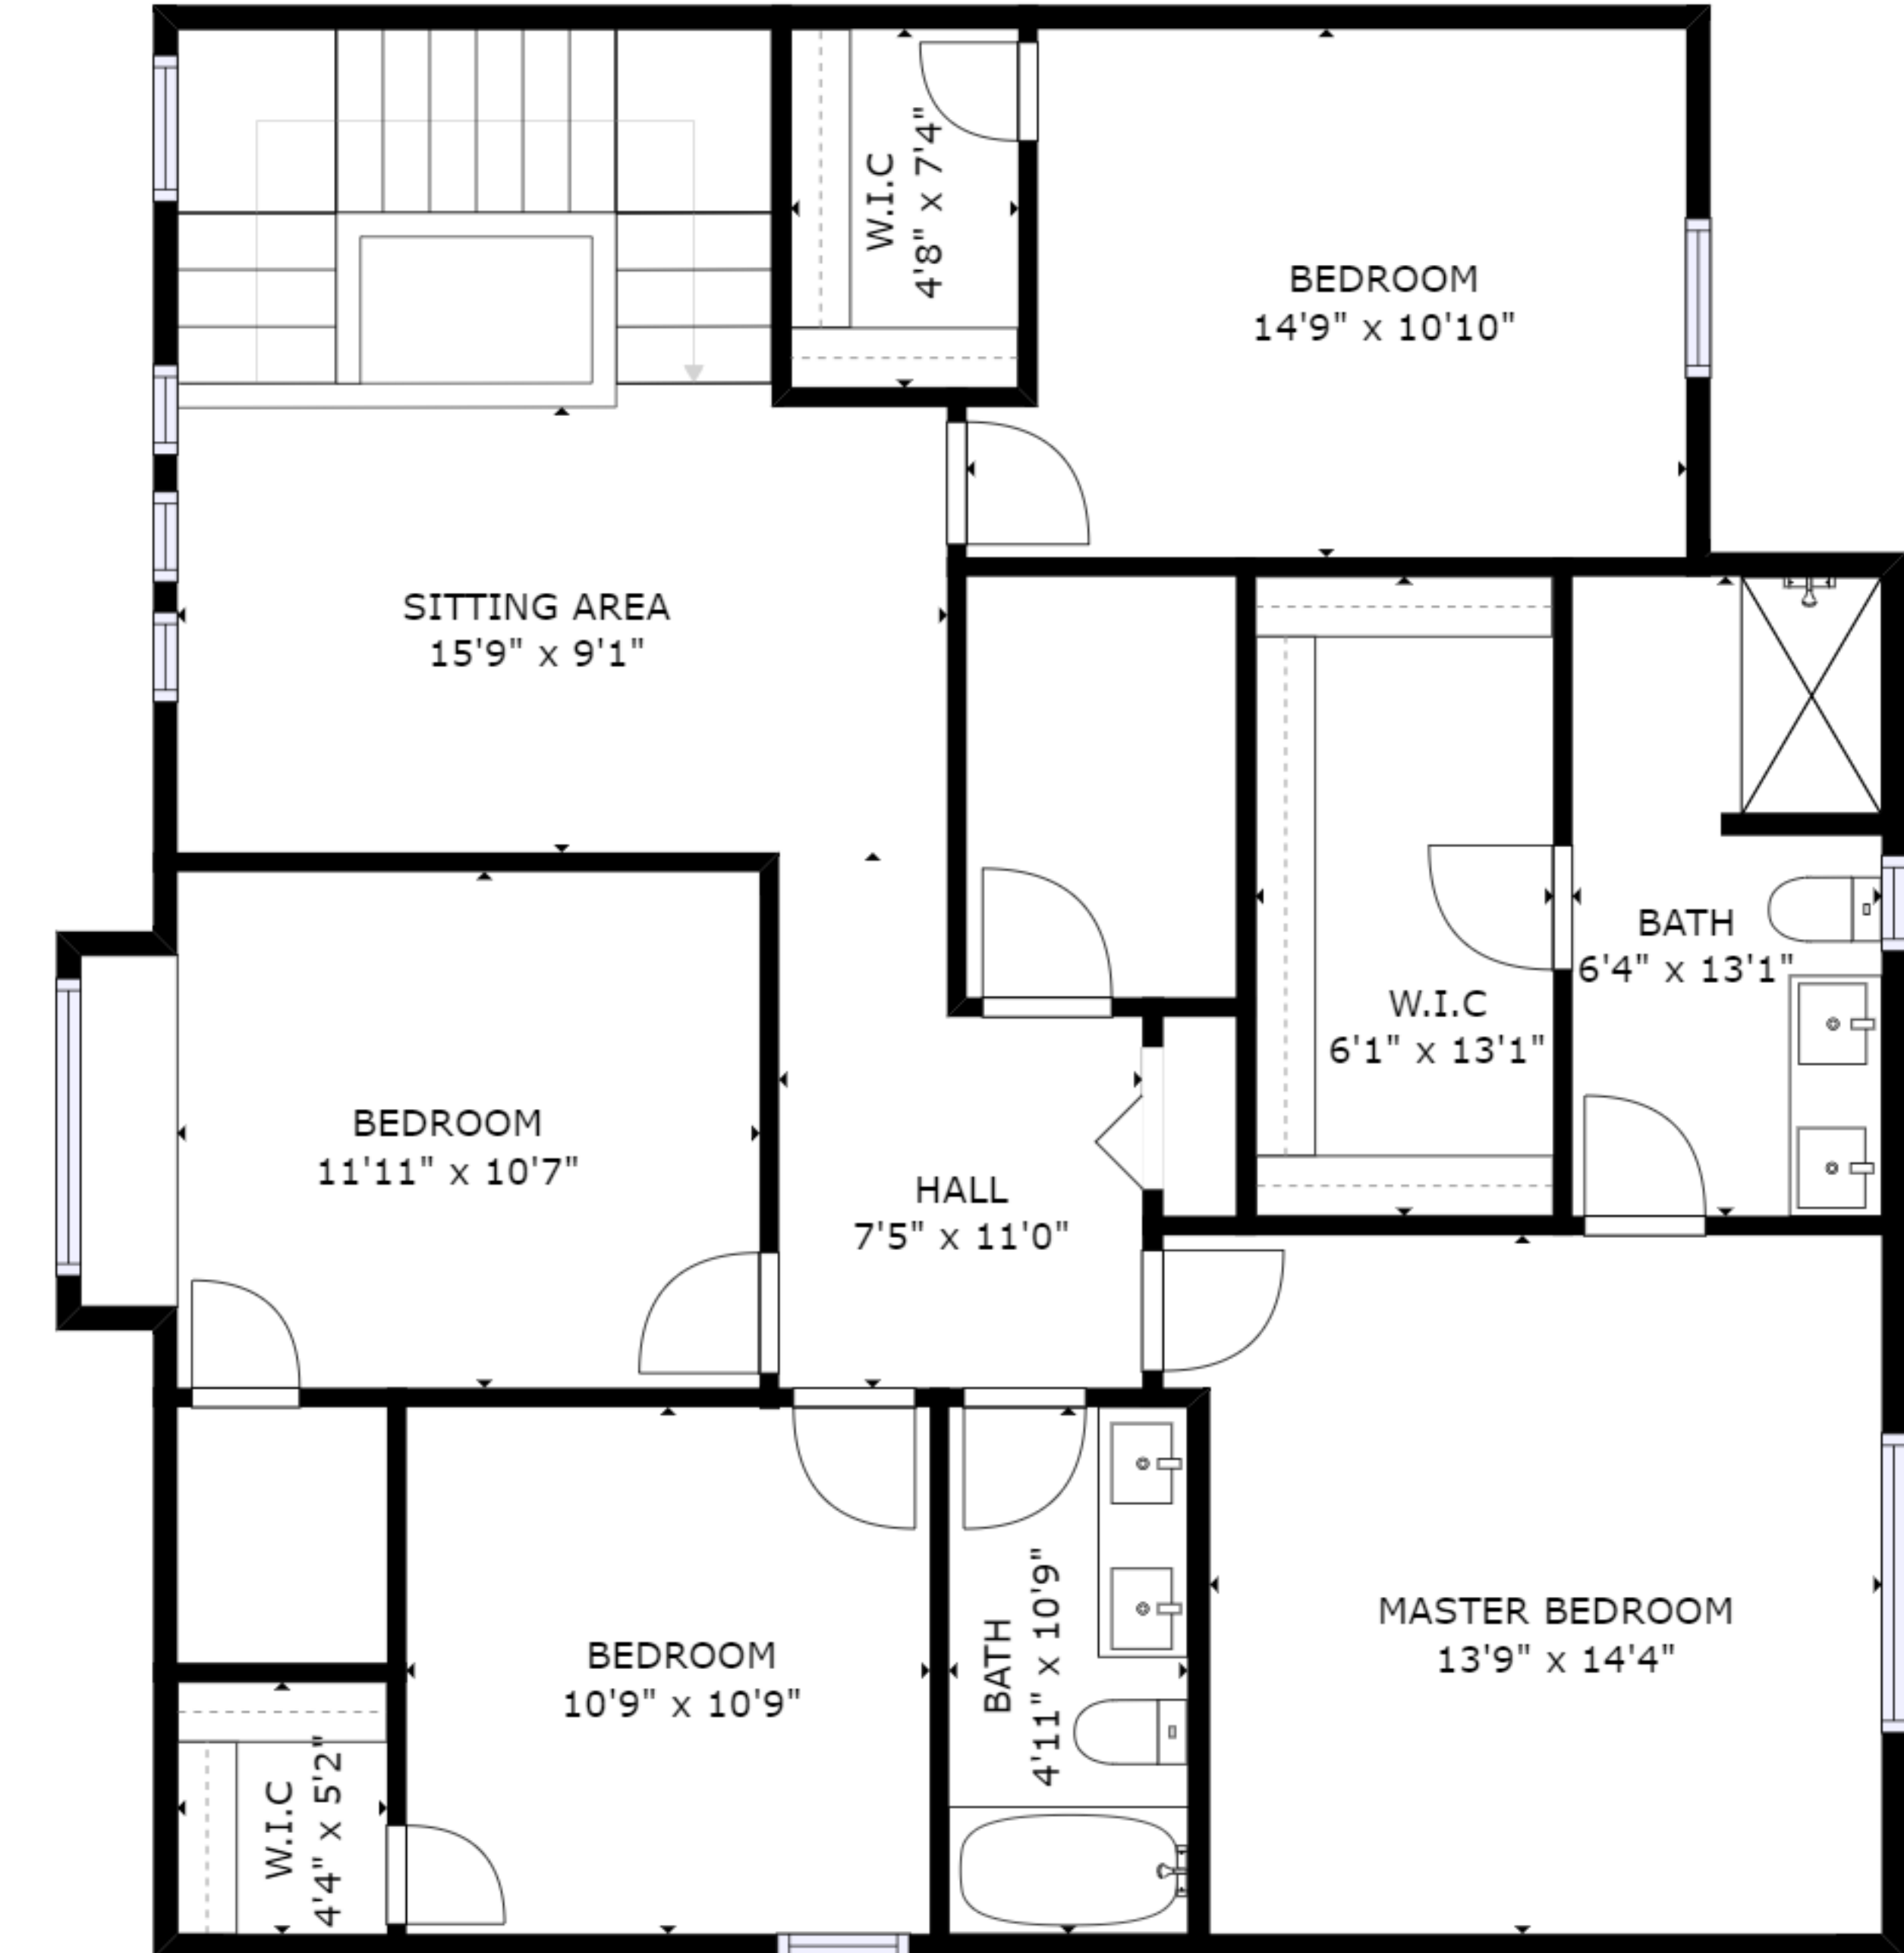

FLOOR 1

FLOOR 2

FLOOR 3

GROSS INTERNAL AREA  
 FLOOR 1: 795 sq ft, FLOOR 2: 955 sq ft  
 FLOOR 3: 1317 sq ft  
 TOTAL: 3068 sq ft

SIZES AND DIMENSIONS ARE APPROXIMATE, ACTUAL MAY VARY.