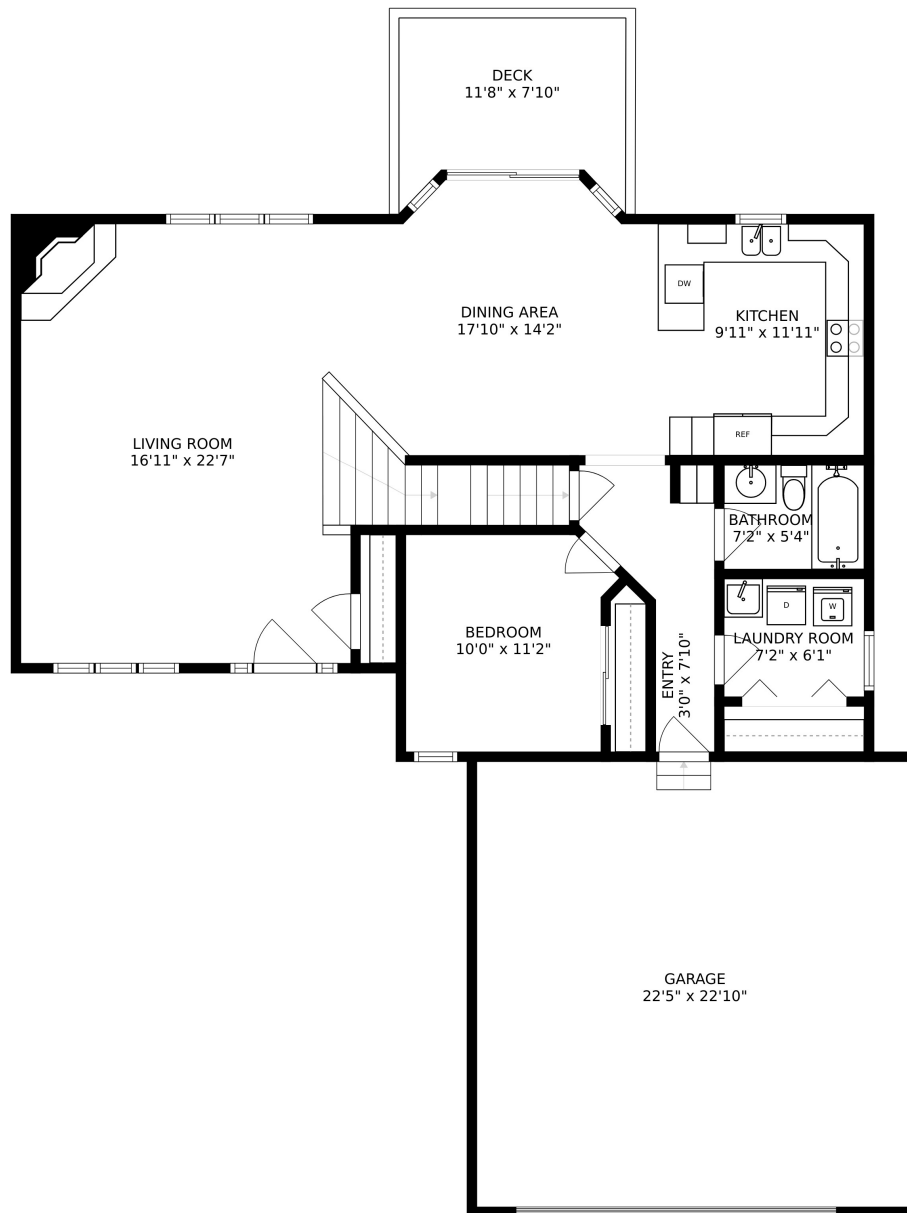

SIZES AND DIMENSIONS ARE APPROXIMATE, ACTUAL MAY VARY.

SIZES AND DIMENSIONS ARE APPROXIMATE, ACTUAL MAY VARY.

SIZES AND DIMENSIONS ARE APPROXIMATE, ACTUAL MAY VARY.

BASEMENT
43'3" x 22'1"

UTILITY ROOM
22'9" x 14'9"

SIZES AND DIMENSIONS ARE APPROXIMATE, ACTUAL MAY VARY.