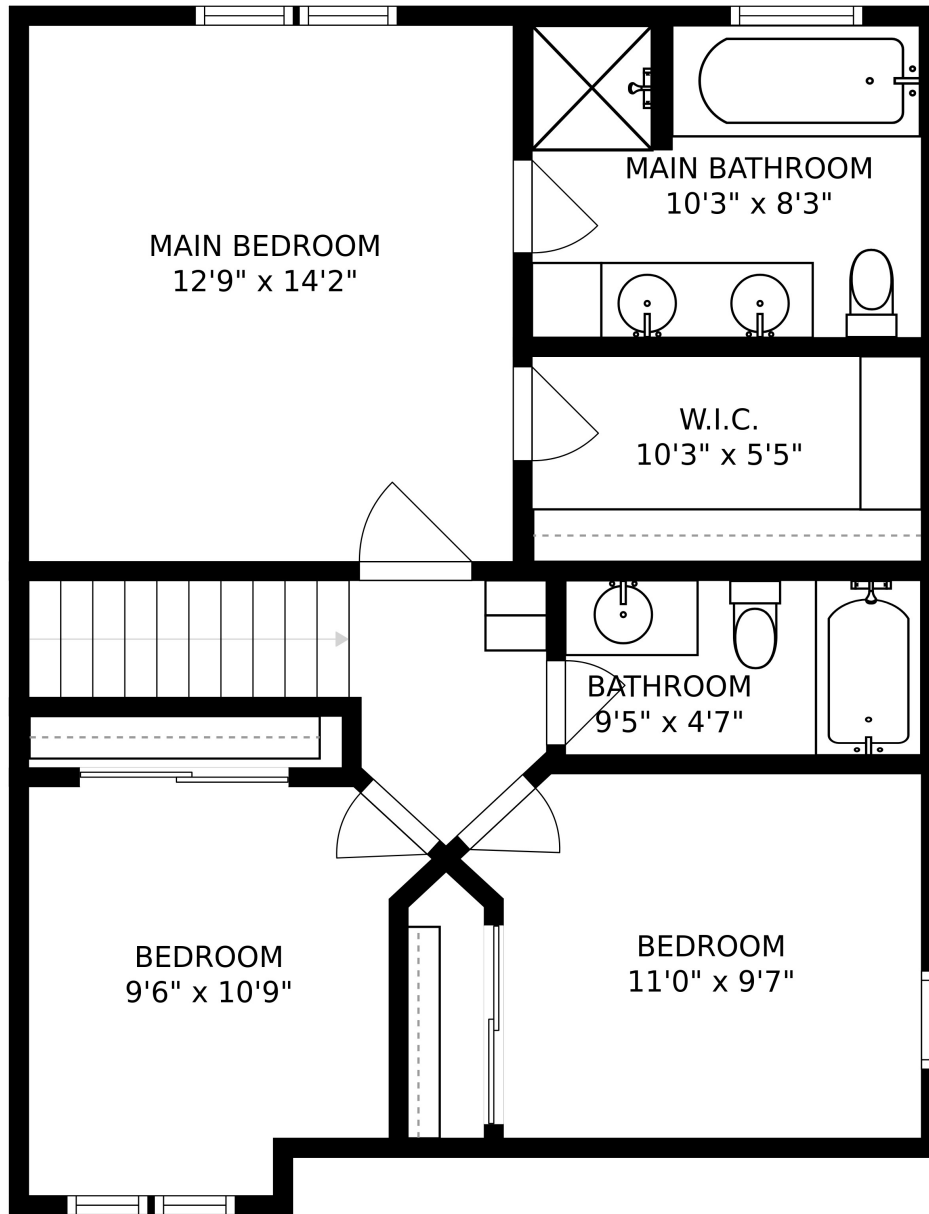

SIZES AND DIMENSIONS ARE APPROXIMATE, ACTUAL MAY VARY.

SIZES AND DIMENSIONS ARE APPROXIMATE, ACTUAL MAY VARY.

SIZES AND DIMENSIONS ARE APPROXIMATE, ACTUAL MAY VARY.

BASEMENT
43'3" x 22'1"

UTILITY ROOM
22'9" x 14'9"

SIZES AND DIMENSIONS ARE APPROXIMATE, ACTUAL MAY VARY.