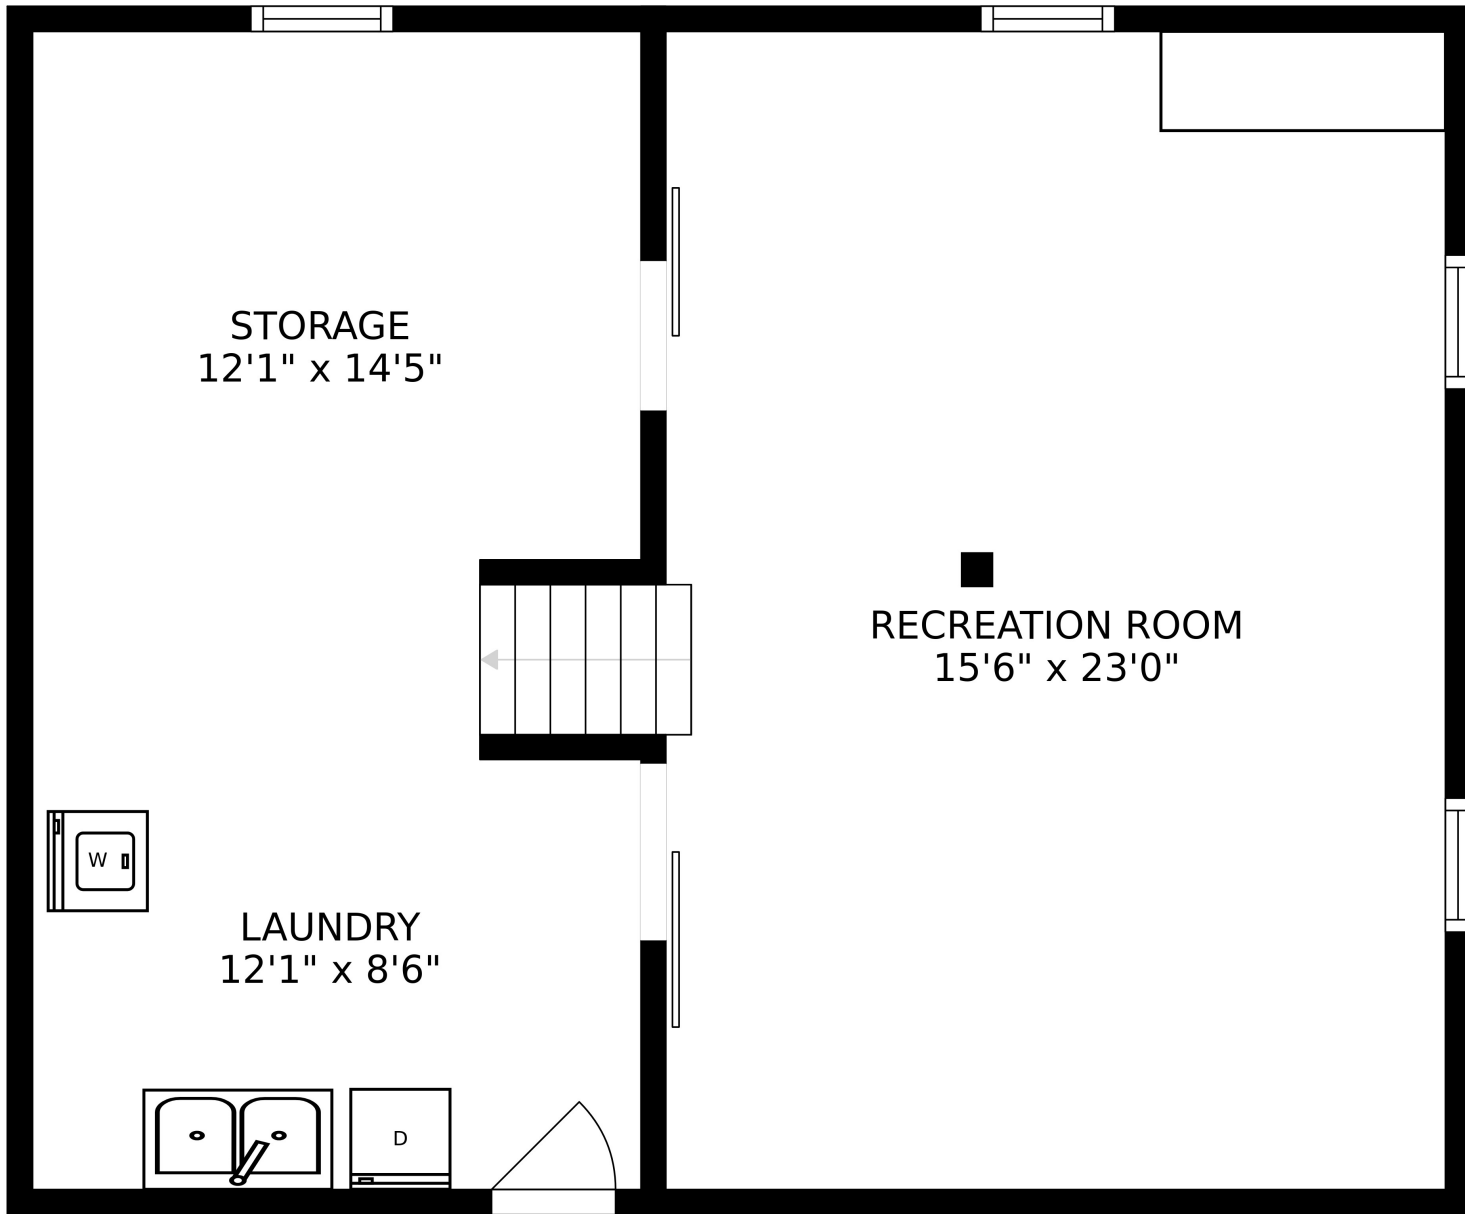

FLOOR 1

FLOOR 2

SIZES AND DIMENSIONS ARE APPROXIMATE, ACTUAL MAY VARY.

SIZES AND DIMENSIONS ARE APPROXIMATE, ACTUAL MAY VARY.

STORAGE  
12'1" x 14'5"

RECREATION ROOM  
15'6" x 23'0"

LAUNDRY  
12'1" x 8'6"

SIZES AND DIMENSIONS ARE APPROXIMATE, ACTUAL MAY VARY.