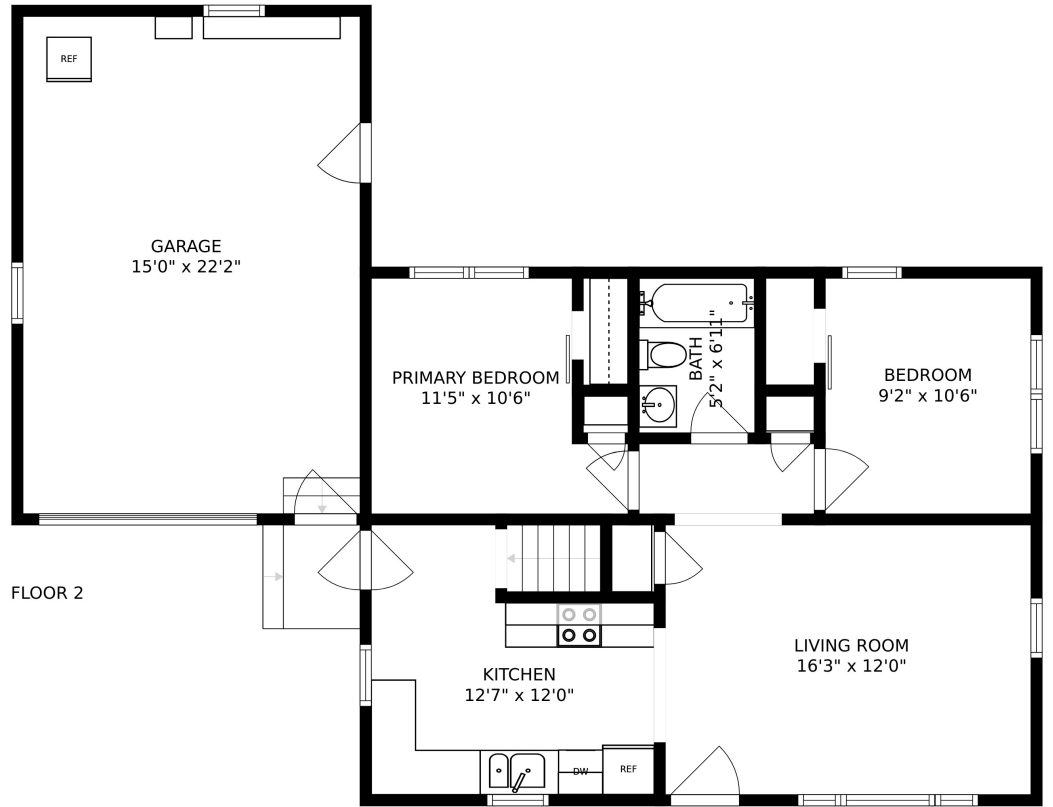

FLOOR 1

FLOOR 2

SIZES AND DIMENSIONS ARE APPROXIMATE, ACTUAL MAY VARY.

SIZES AND DIMENSIONS ARE APPROXIMATE, ACTUAL MAY VARY.

STORAGE  
12'1" x 14'5"

RECREATION ROOM  
15'6" x 23'0"

LAUNDRY  
12'1" x 8'6"

SIZES AND DIMENSIONS ARE APPROXIMATE, ACTUAL MAY VARY.