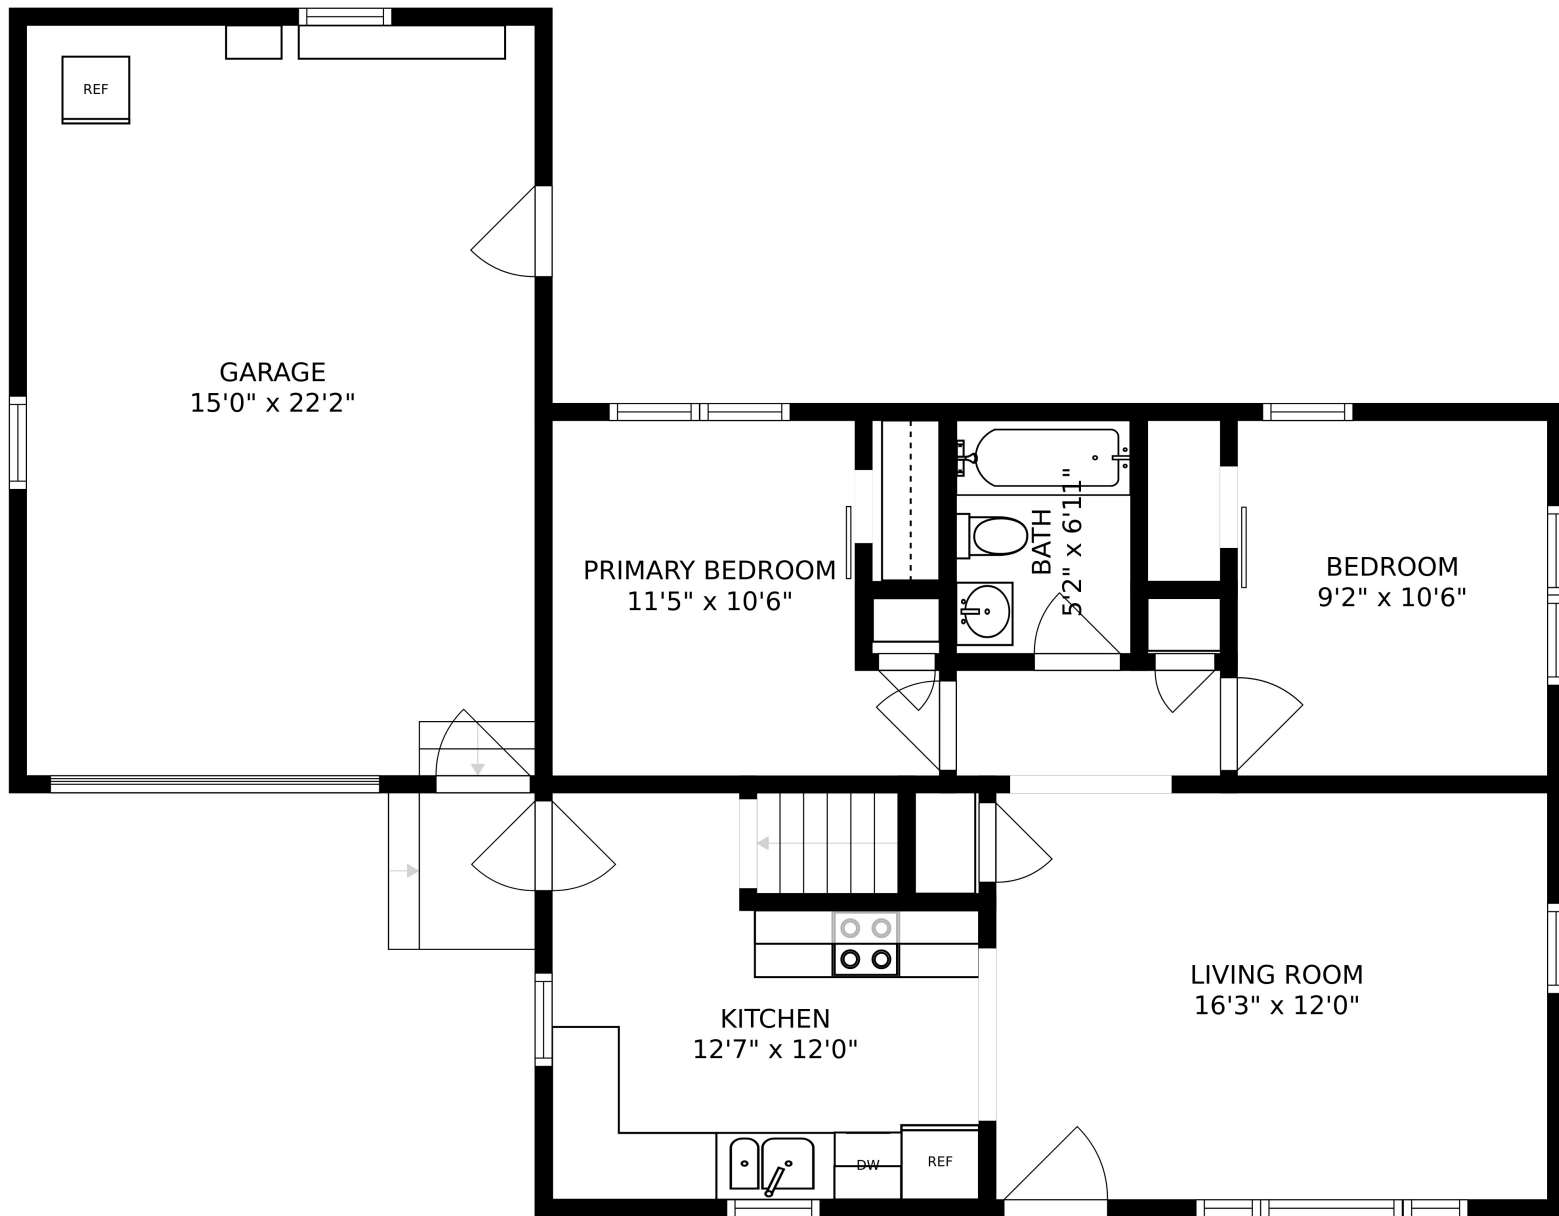

FLOOR 1

FLOOR 2

SIZES AND DIMENSIONS ARE APPROXIMATE, ACTUAL MAY VARY.

SIZES AND DIMENSIONS ARE APPROXIMATE, ACTUAL MAY VARY.

STORAGE  
12'1" x 14'5"

RECREATION ROOM  
15'6" x 23'0"

LAUNDRY  
12'1" x 8'6"

SIZES AND DIMENSIONS ARE APPROXIMATE, ACTUAL MAY VARY.