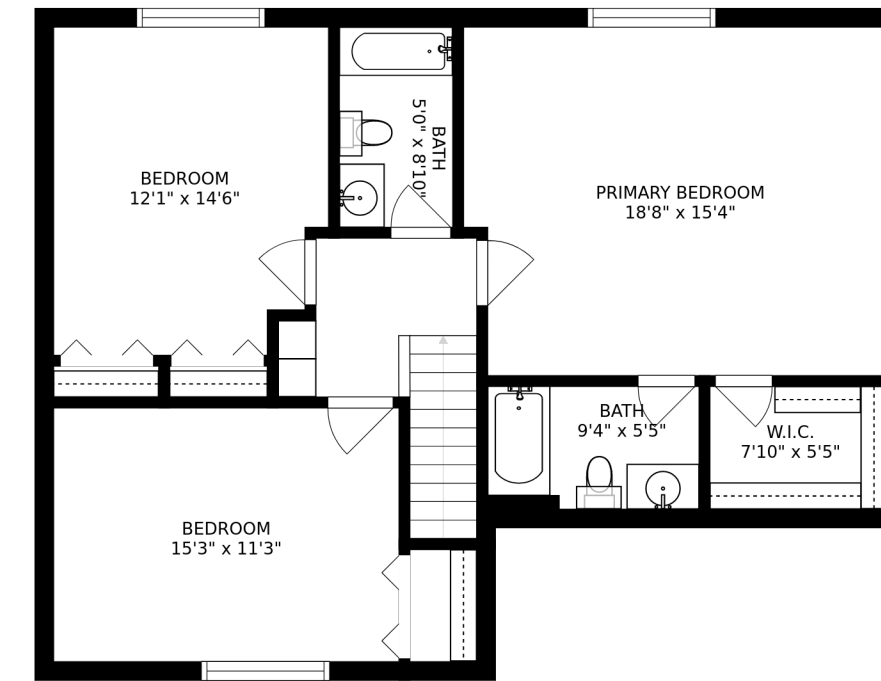

FLOOR 2

FLOOR 3

FLOOR 1

SIZES AND DIMENSIONS ARE APPROXIMATE, ACTUAL MAY VARY.

BEDROOM
12'1" x 14'6"

BATH
5'0" x 8'10"

PRIMARY BEDROOM
18'8" x 15'4"

BATH
9'4" x 5'5"

W.I.C.
7'10" x 5'5"

BEDROOM
15'3" x 11'3"

SIZES AND DIMENSIONS ARE APPROXIMATE, ACTUAL MAY VARY.

SIZES AND DIMENSIONS ARE APPROXIMATE, ACTUAL MAY VARY.