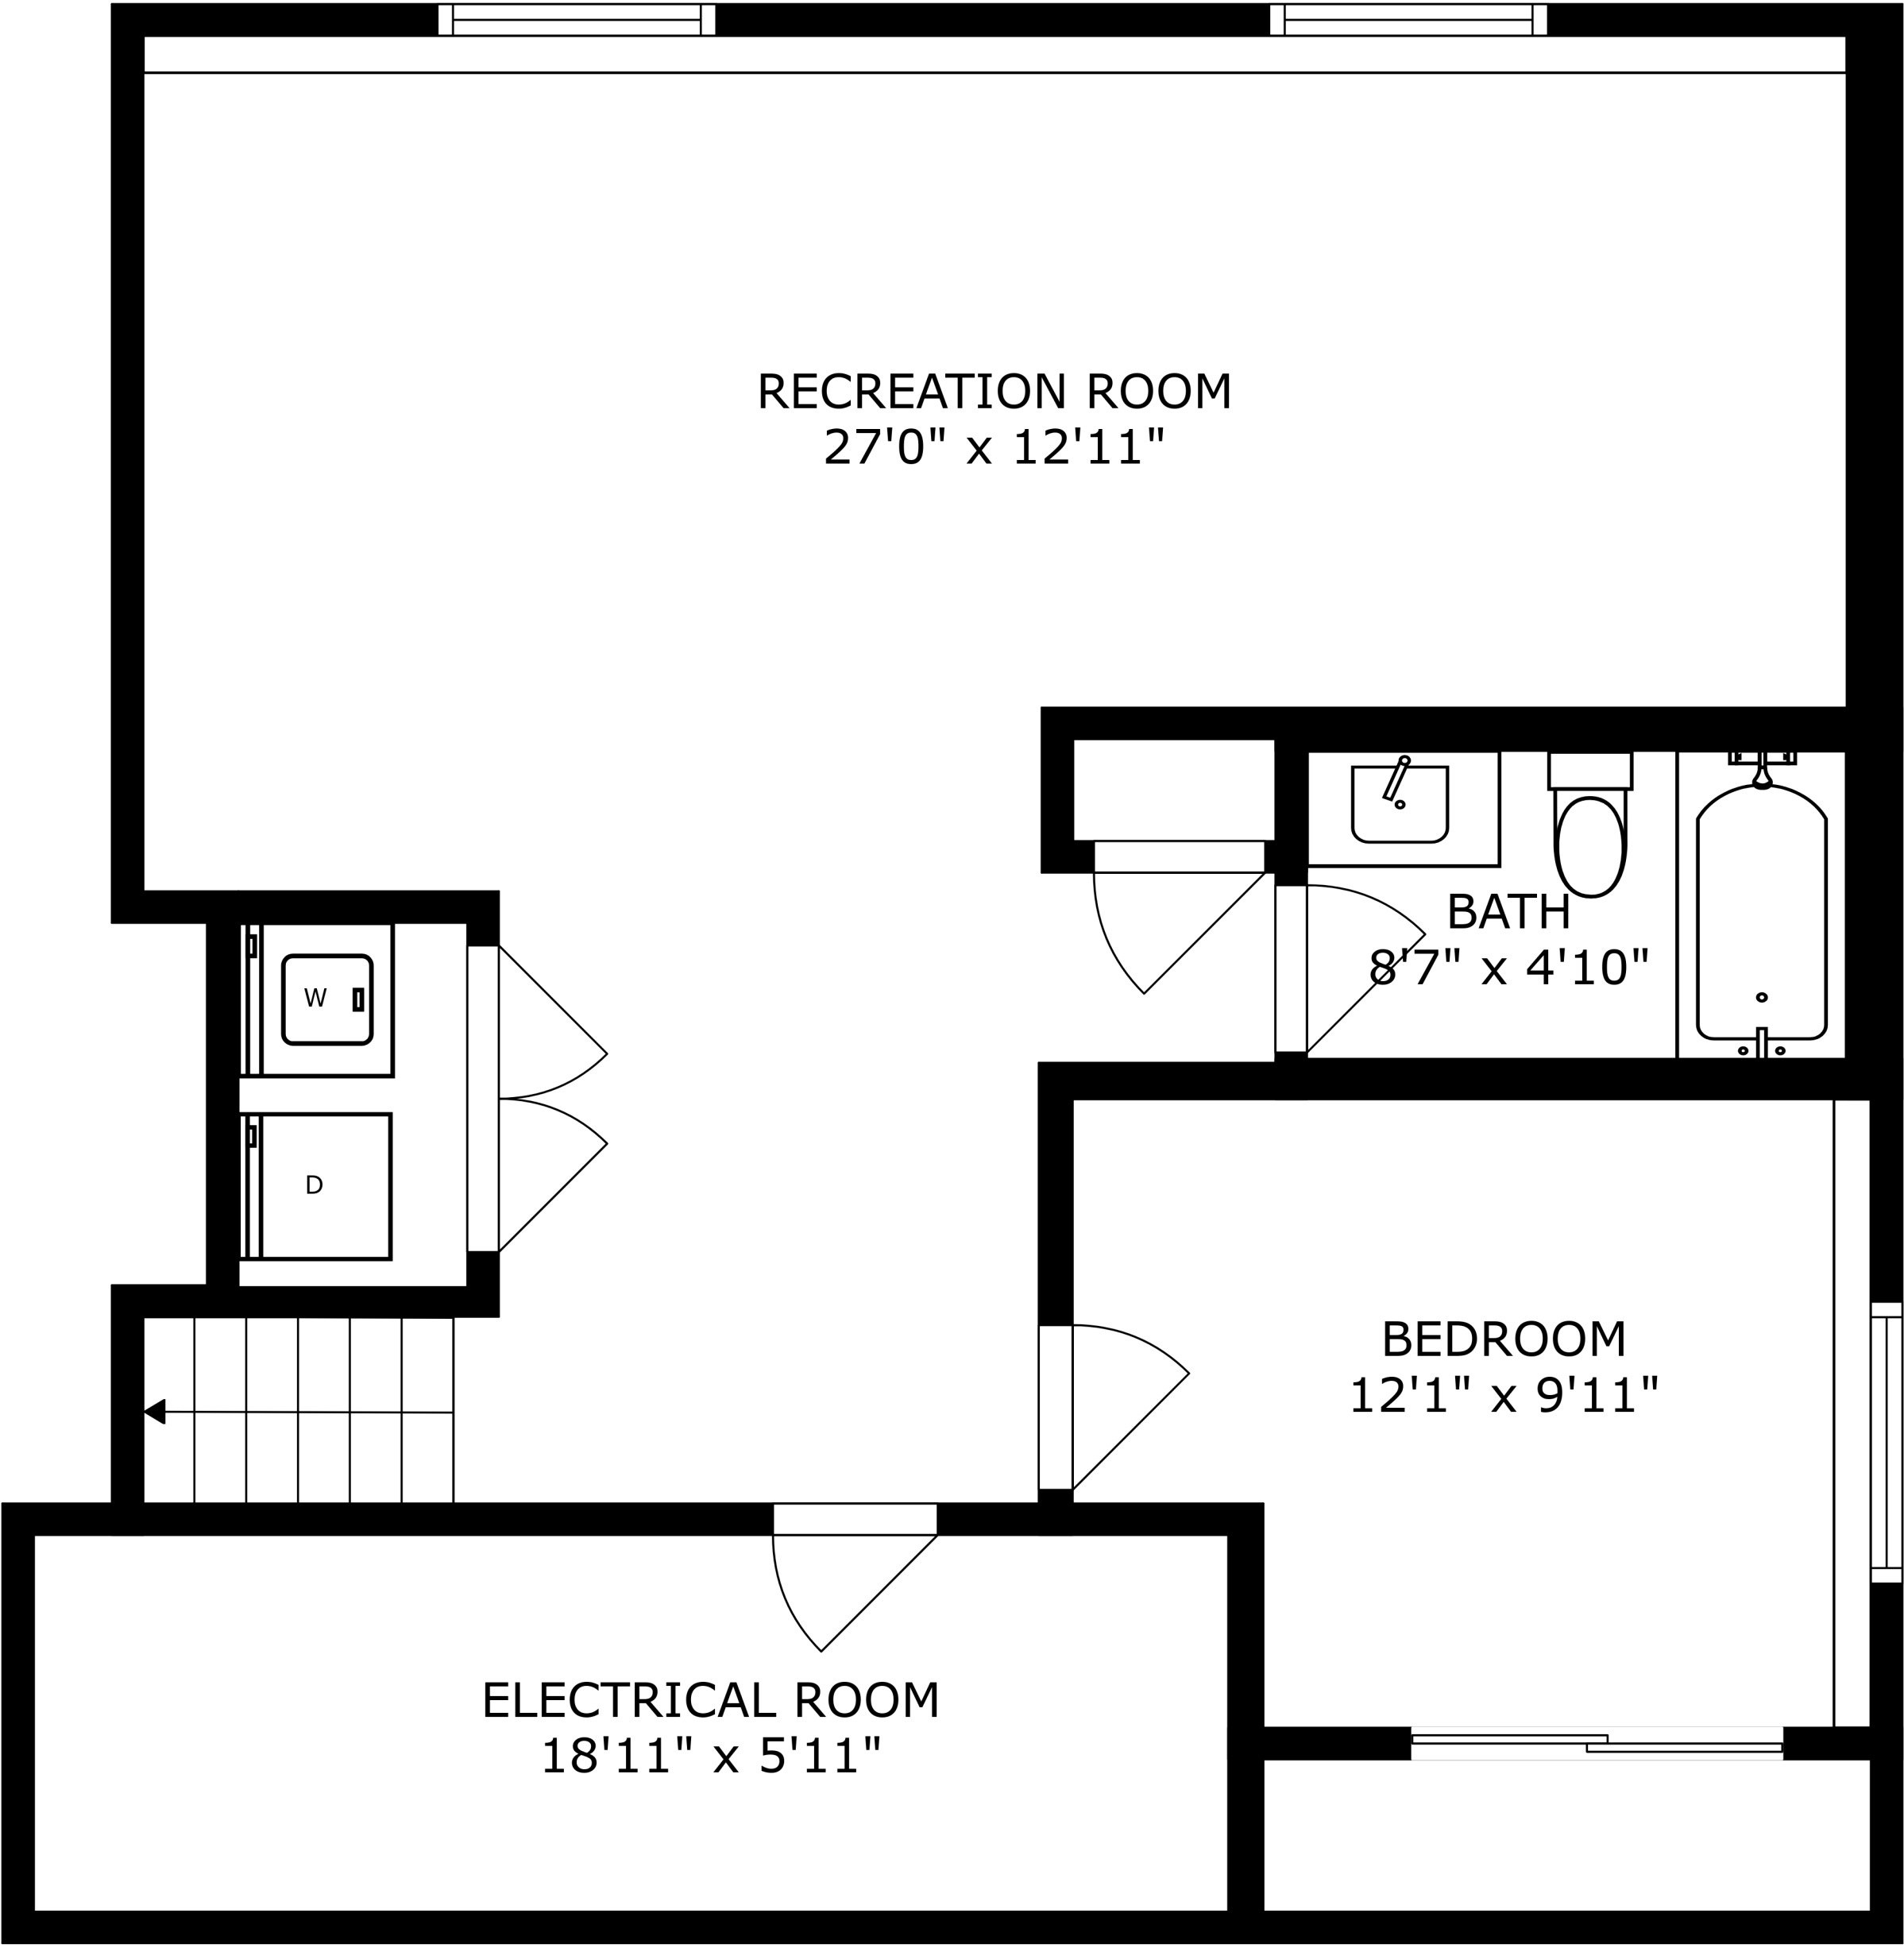

SIZES AND DIMENSIONS ARE APPROXIMATE, ACTUAL MAY VARY.

BEDROOM
12'2" x 12'4"

BEDROOM
12'9" x 12'3"

BATH
8'9" x 4'10"

W.I.C.
9'2" x 4'10"

PRIMARY BEDROOM
14'1" x 13'11"

BATH
7'10" x 9'3"

SIZES AND DIMENSIONS ARE APPROXIMATE, ACTUAL MAY VARY.

SIZES AND DIMENSIONS ARE APPROXIMATE, ACTUAL MAY VARY.