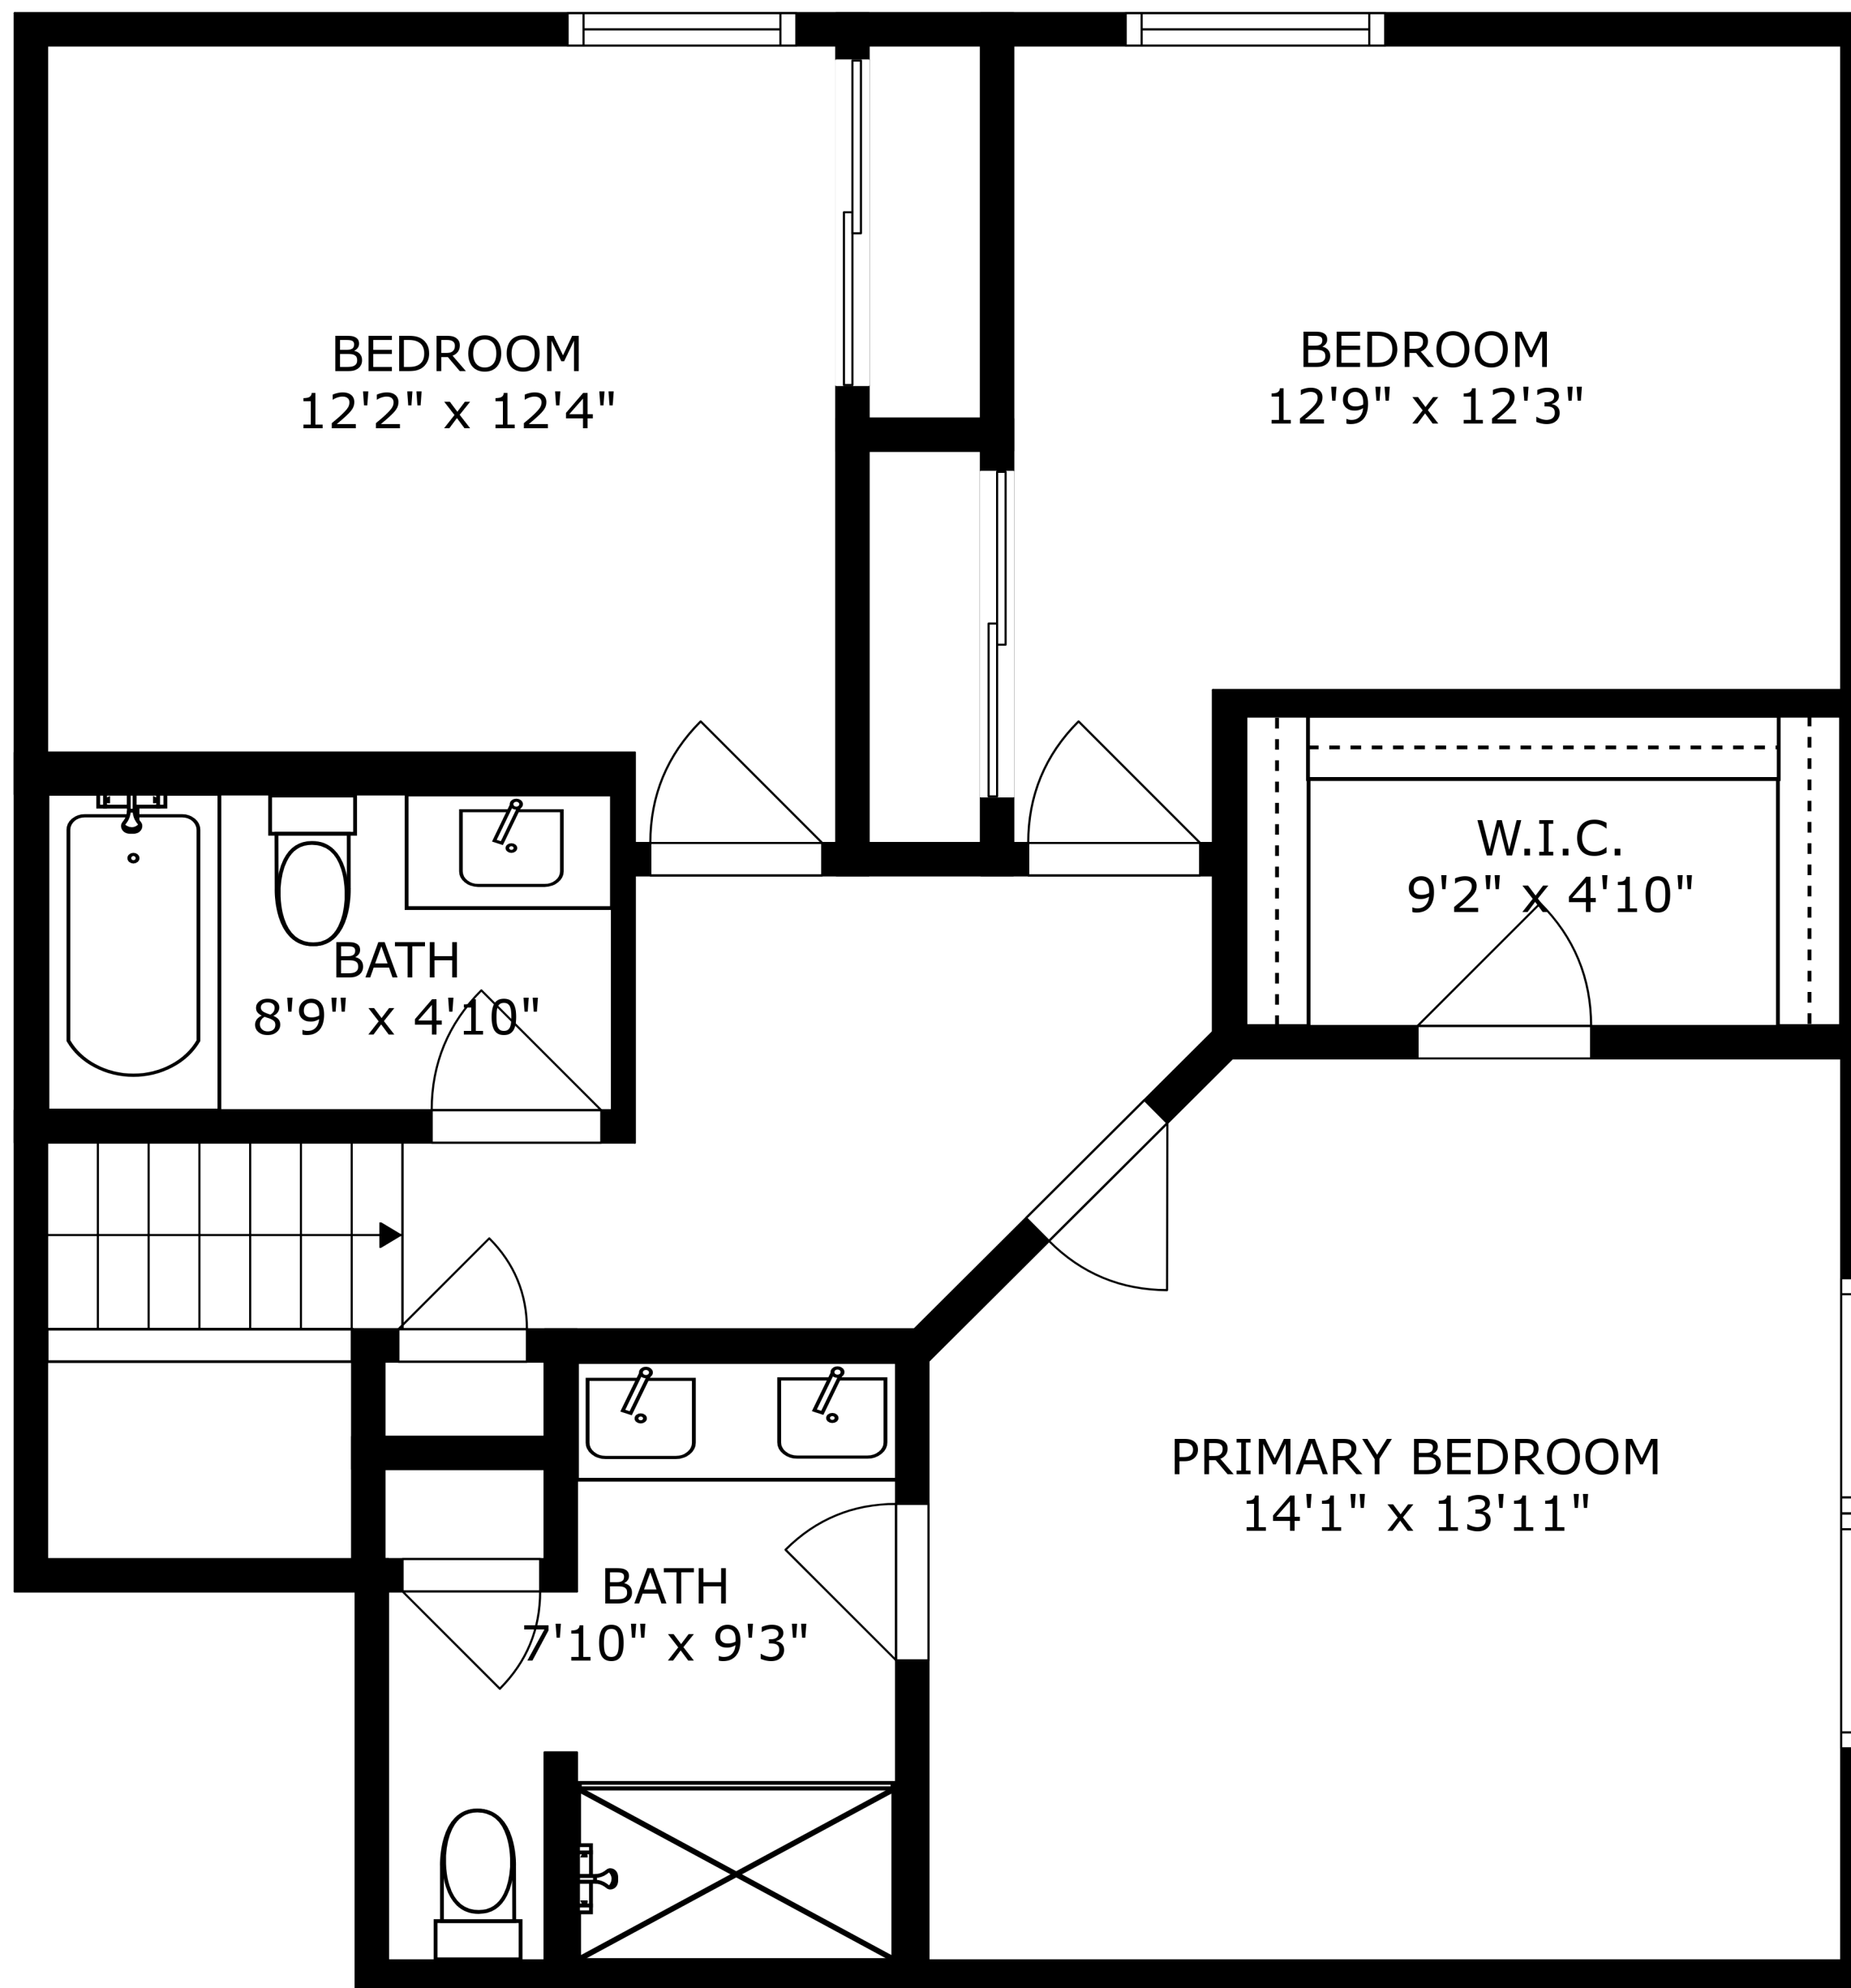

SIZES AND DIMENSIONS ARE APPROXIMATE, ACTUAL MAY VARY.

BEDROOM
12'2" x 12'4"

BEDROOM
12'9" x 12'3"

BATH
8'9" x 4'10"

W.I.C.
9'2" x 4'10"

PRIMARY BEDROOM
14'1" x 13'11"

BATH
7'10" x 9'3"

SIZES AND DIMENSIONS ARE APPROXIMATE, ACTUAL MAY VARY.

SIZES AND DIMENSIONS ARE APPROXIMATE, ACTUAL MAY VARY.