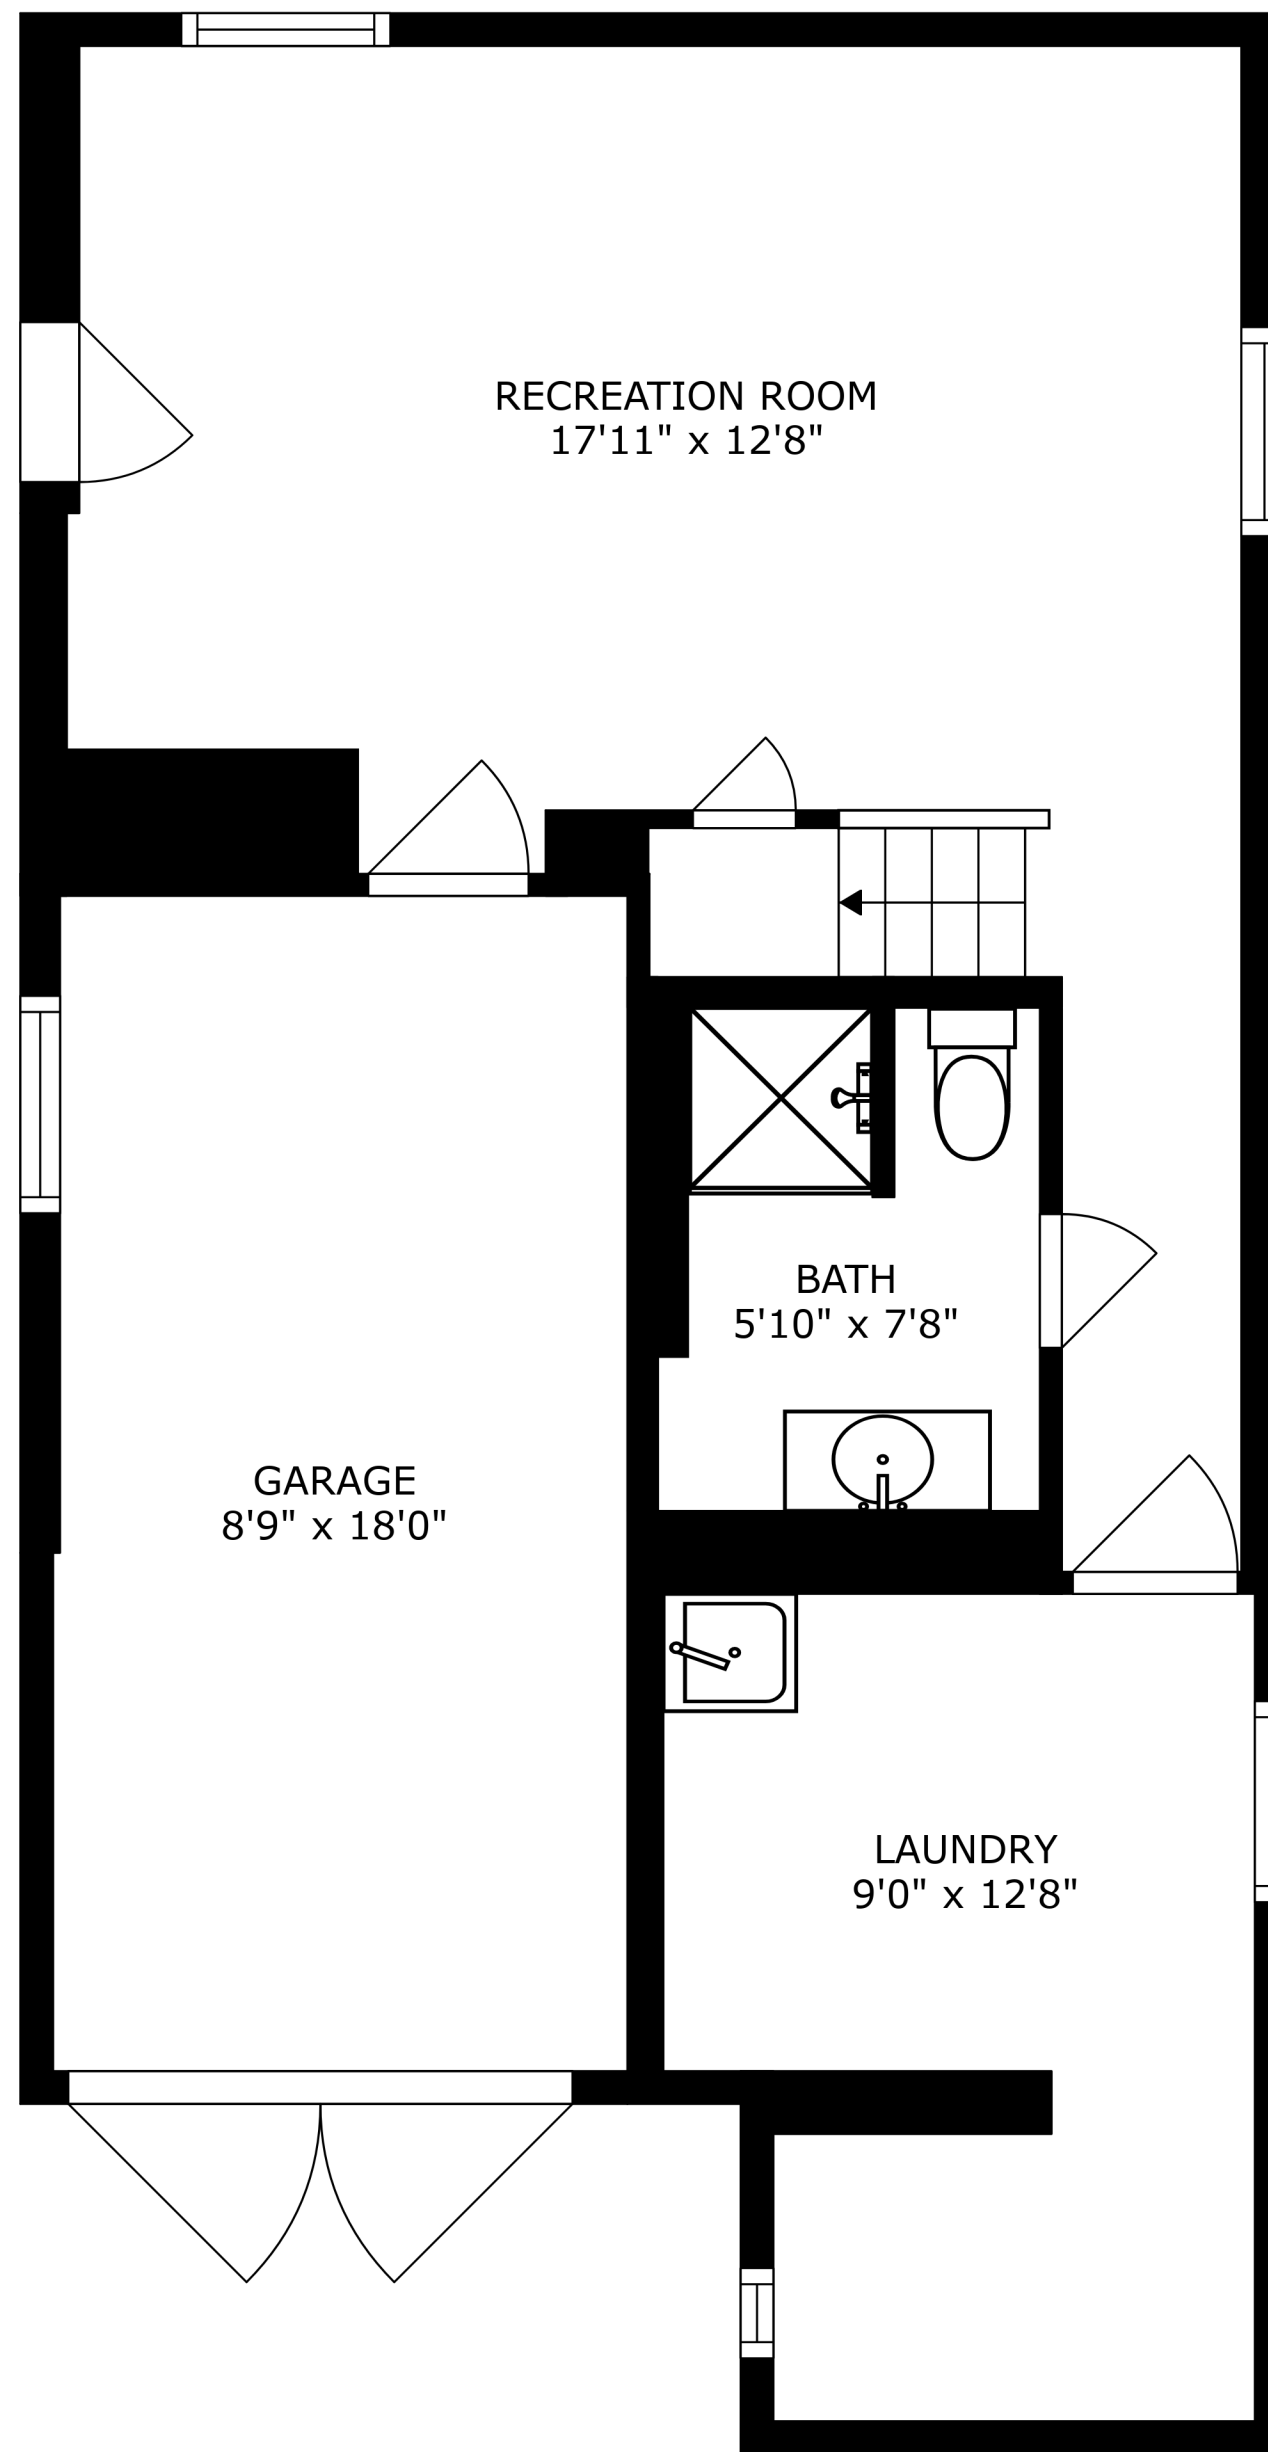

SIZES AND DIMENSIONS ARE APPROXIMATE, ACTUAL MAY VARY.

ATTIC  
13'3" x 31'1"

SIZES AND DIMENSIONS ARE APPROXIMATE, ACTUAL MAY VARY.

SIZES AND DIMENSIONS ARE APPROXIMATE, ACTUAL MAY VARY.

SIZES AND DIMENSIONS ARE APPROXIMATE, ACTUAL MAY VARY.