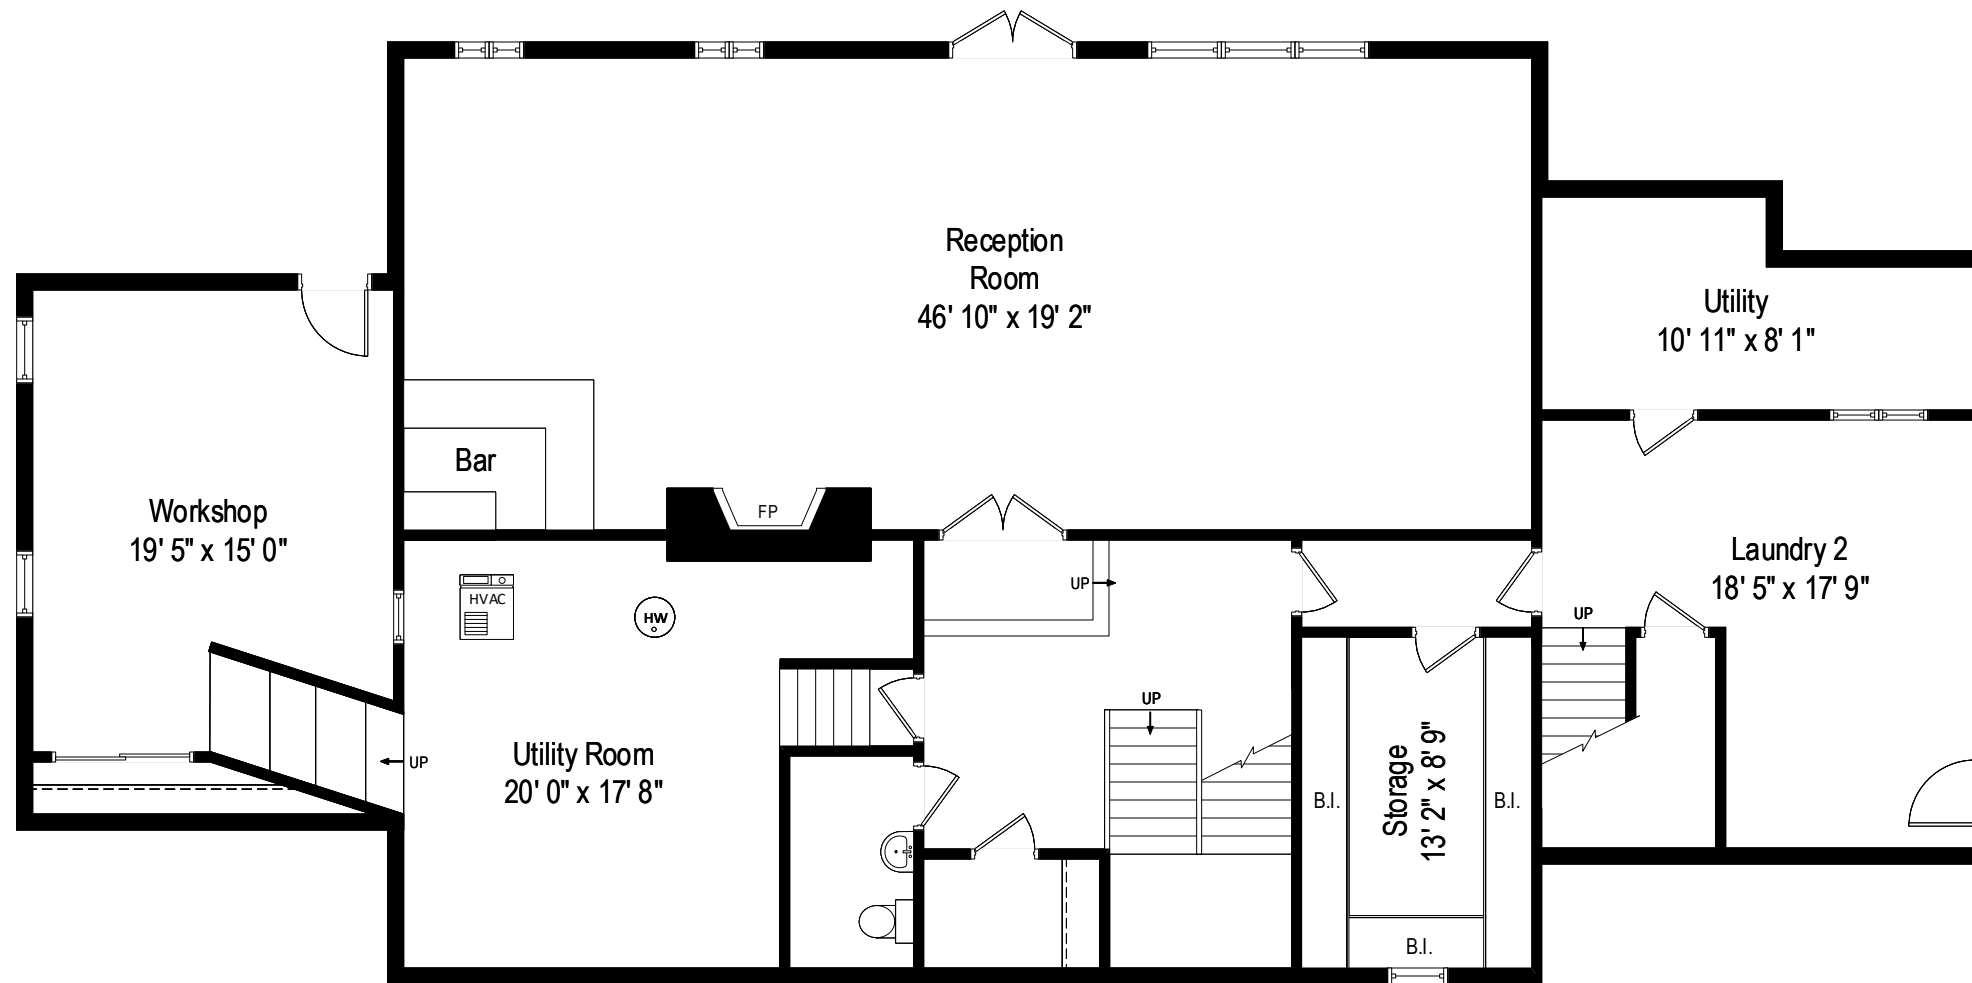

160 Buckley Road – Barrington Hills, IL 60010

First Level

160 Buckley Road – Barrington Hills, IL 60010

Second Level

All dimensions are approximate. This plan is for marketing purposes only.

160 Buckley Road – Barrington Hills, IL 60010
Guest House