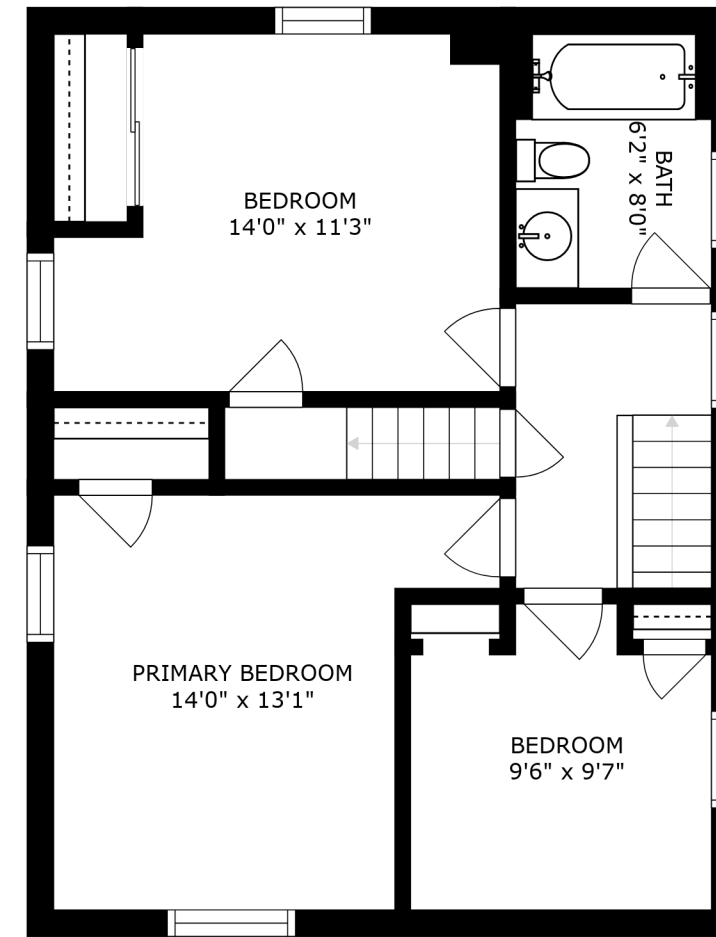

FLOOR 1

FLOOR 2

FLOOR 3

FLOOR 4

SIZES AND DIMENSIONS ARE APPROXIMATE, ACTUAL MAY VARY.

UTILITY

ATTIC
20'8" x 27'7"

STORAGE

SIZES AND DIMENSIONS ARE APPROXIMATE, ACTUAL MAY VARY.

SIZES AND DIMENSIONS ARE APPROXIMATE, ACTUAL MAY VARY.

SIZES AND DIMENSIONS ARE APPROXIMATE, ACTUAL MAY VARY.