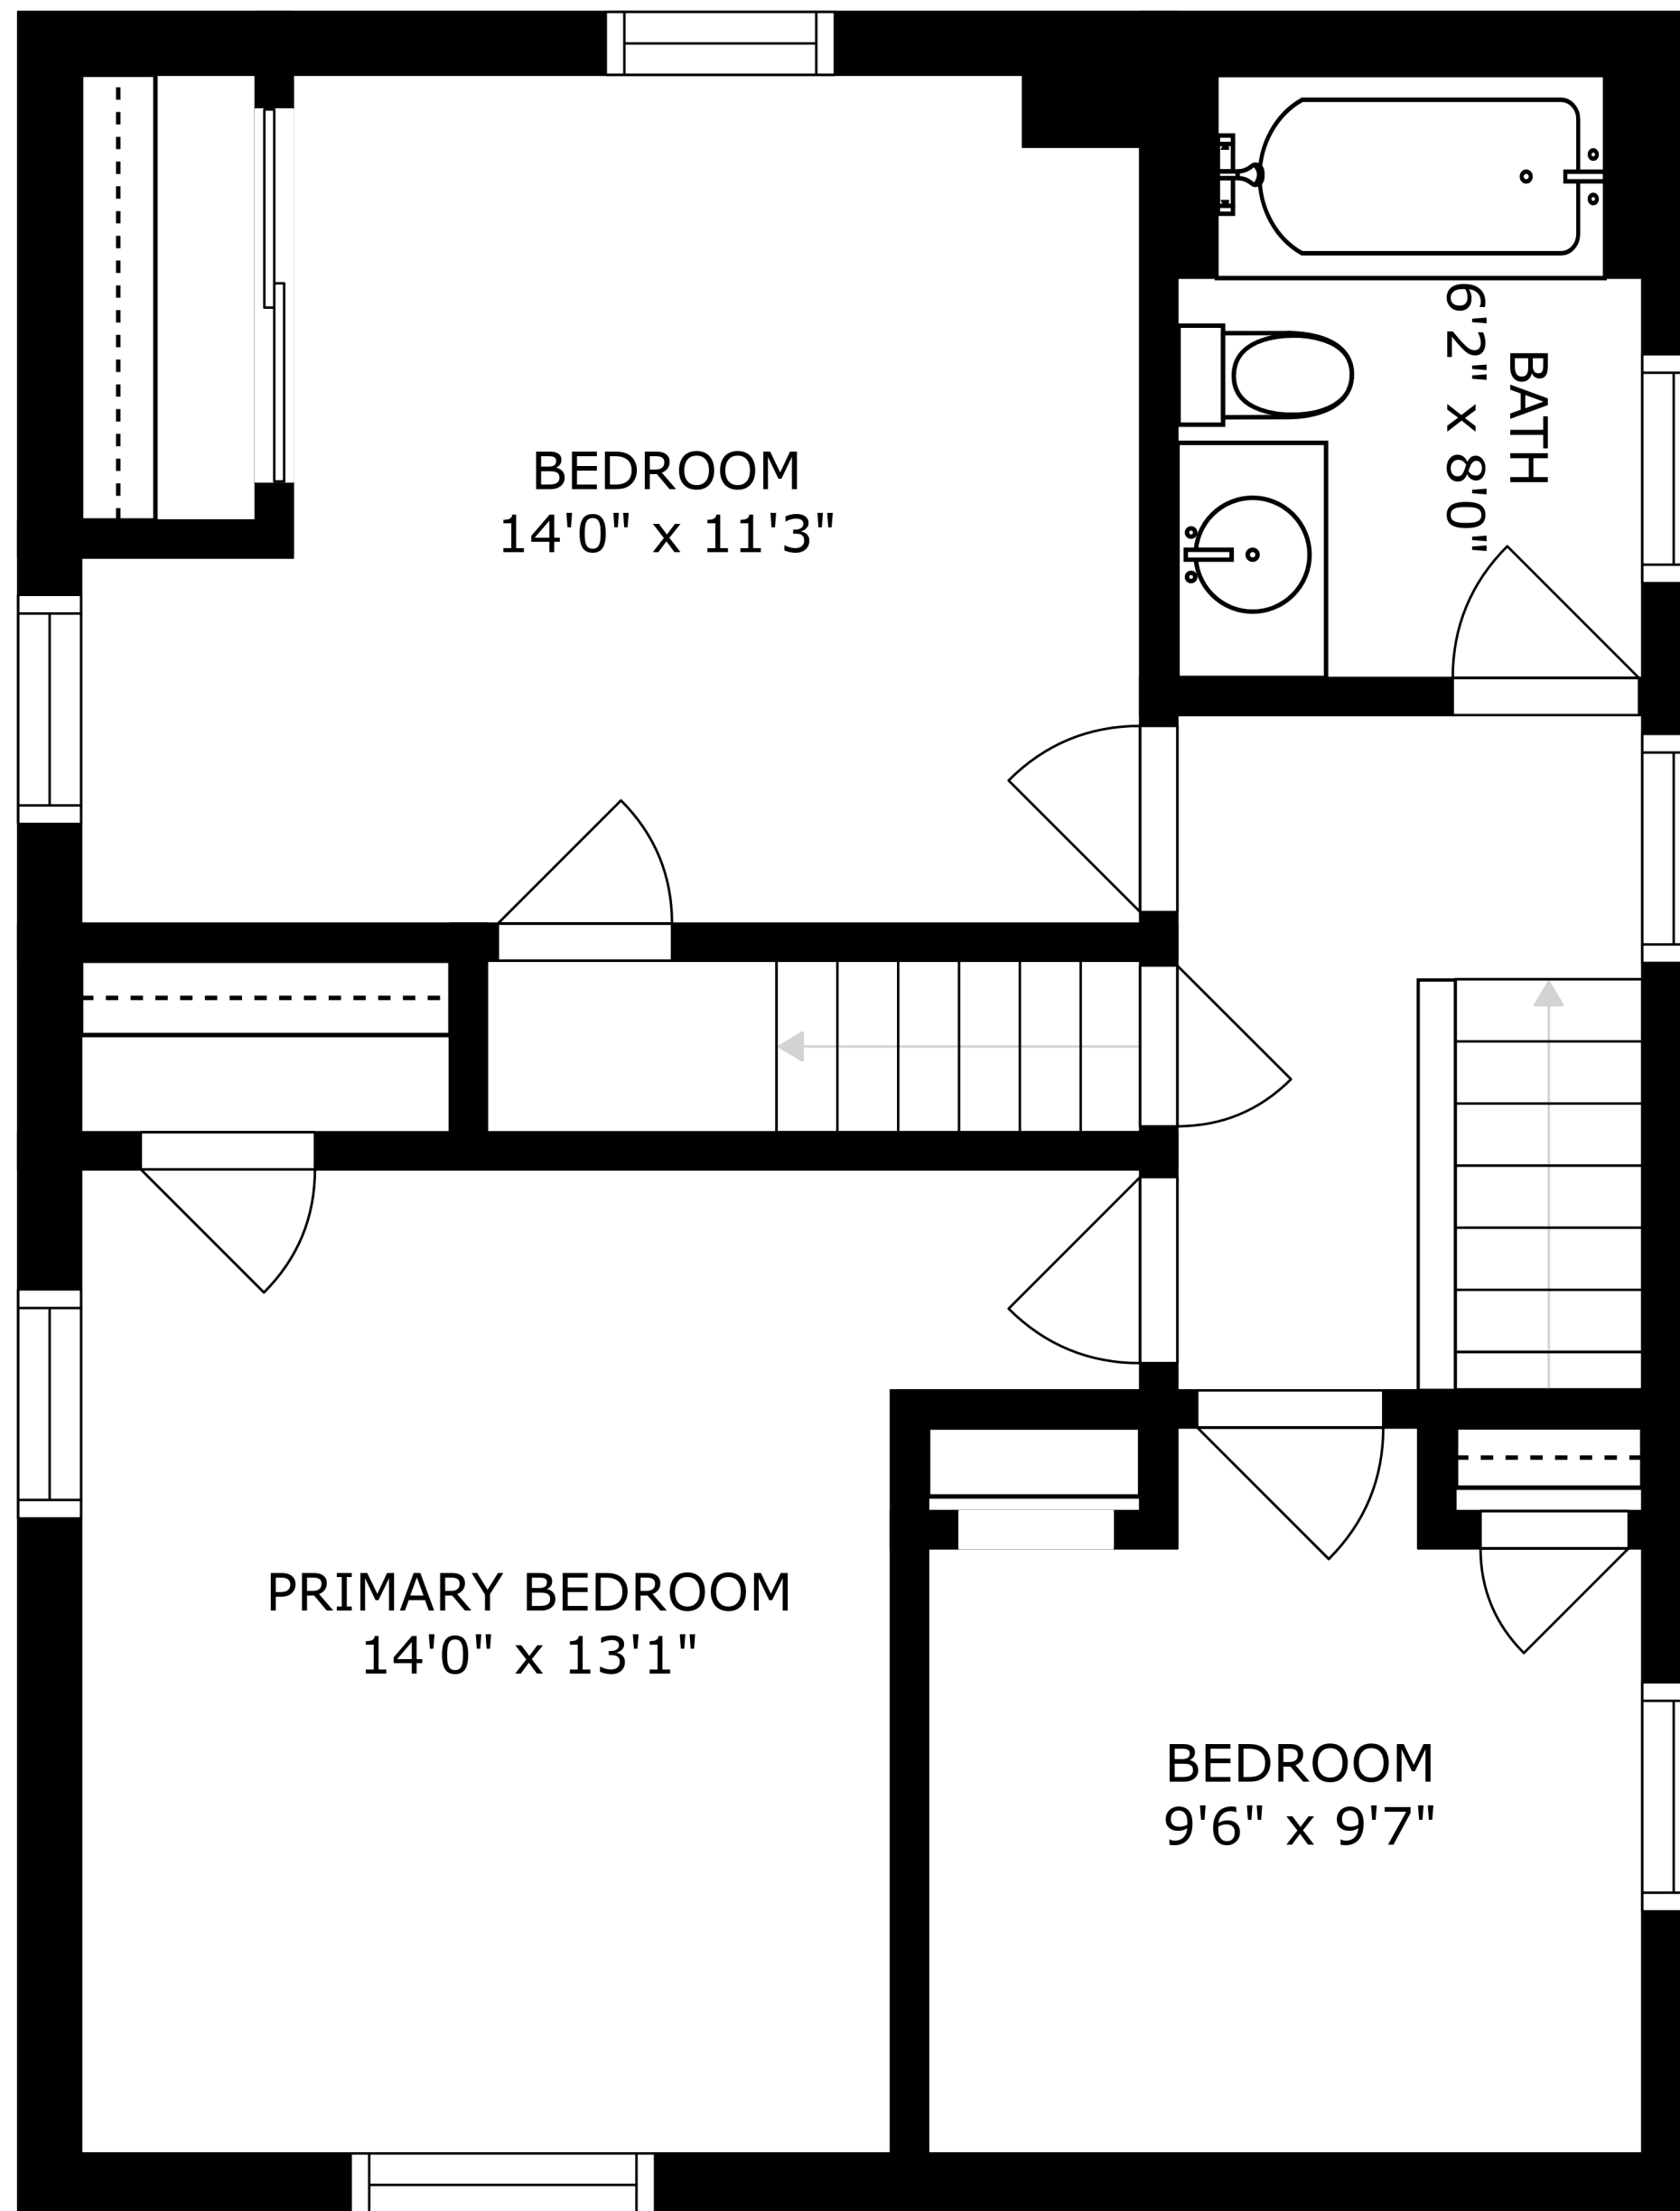

FLOOR 1

FLOOR 2

FLOOR 3

FLOOR 4

SIZES AND DIMENSIONS ARE APPROXIMATE, ACTUAL MAY VARY.

UTILITY

ATTIC
20'8" x 27'7"

STORAGE

SIZES AND DIMENSIONS ARE APPROXIMATE, ACTUAL MAY VARY.

SIZES AND DIMENSIONS ARE APPROXIMATE, ACTUAL MAY VARY.

SIZES AND DIMENSIONS ARE APPROXIMATE, ACTUAL MAY VARY.