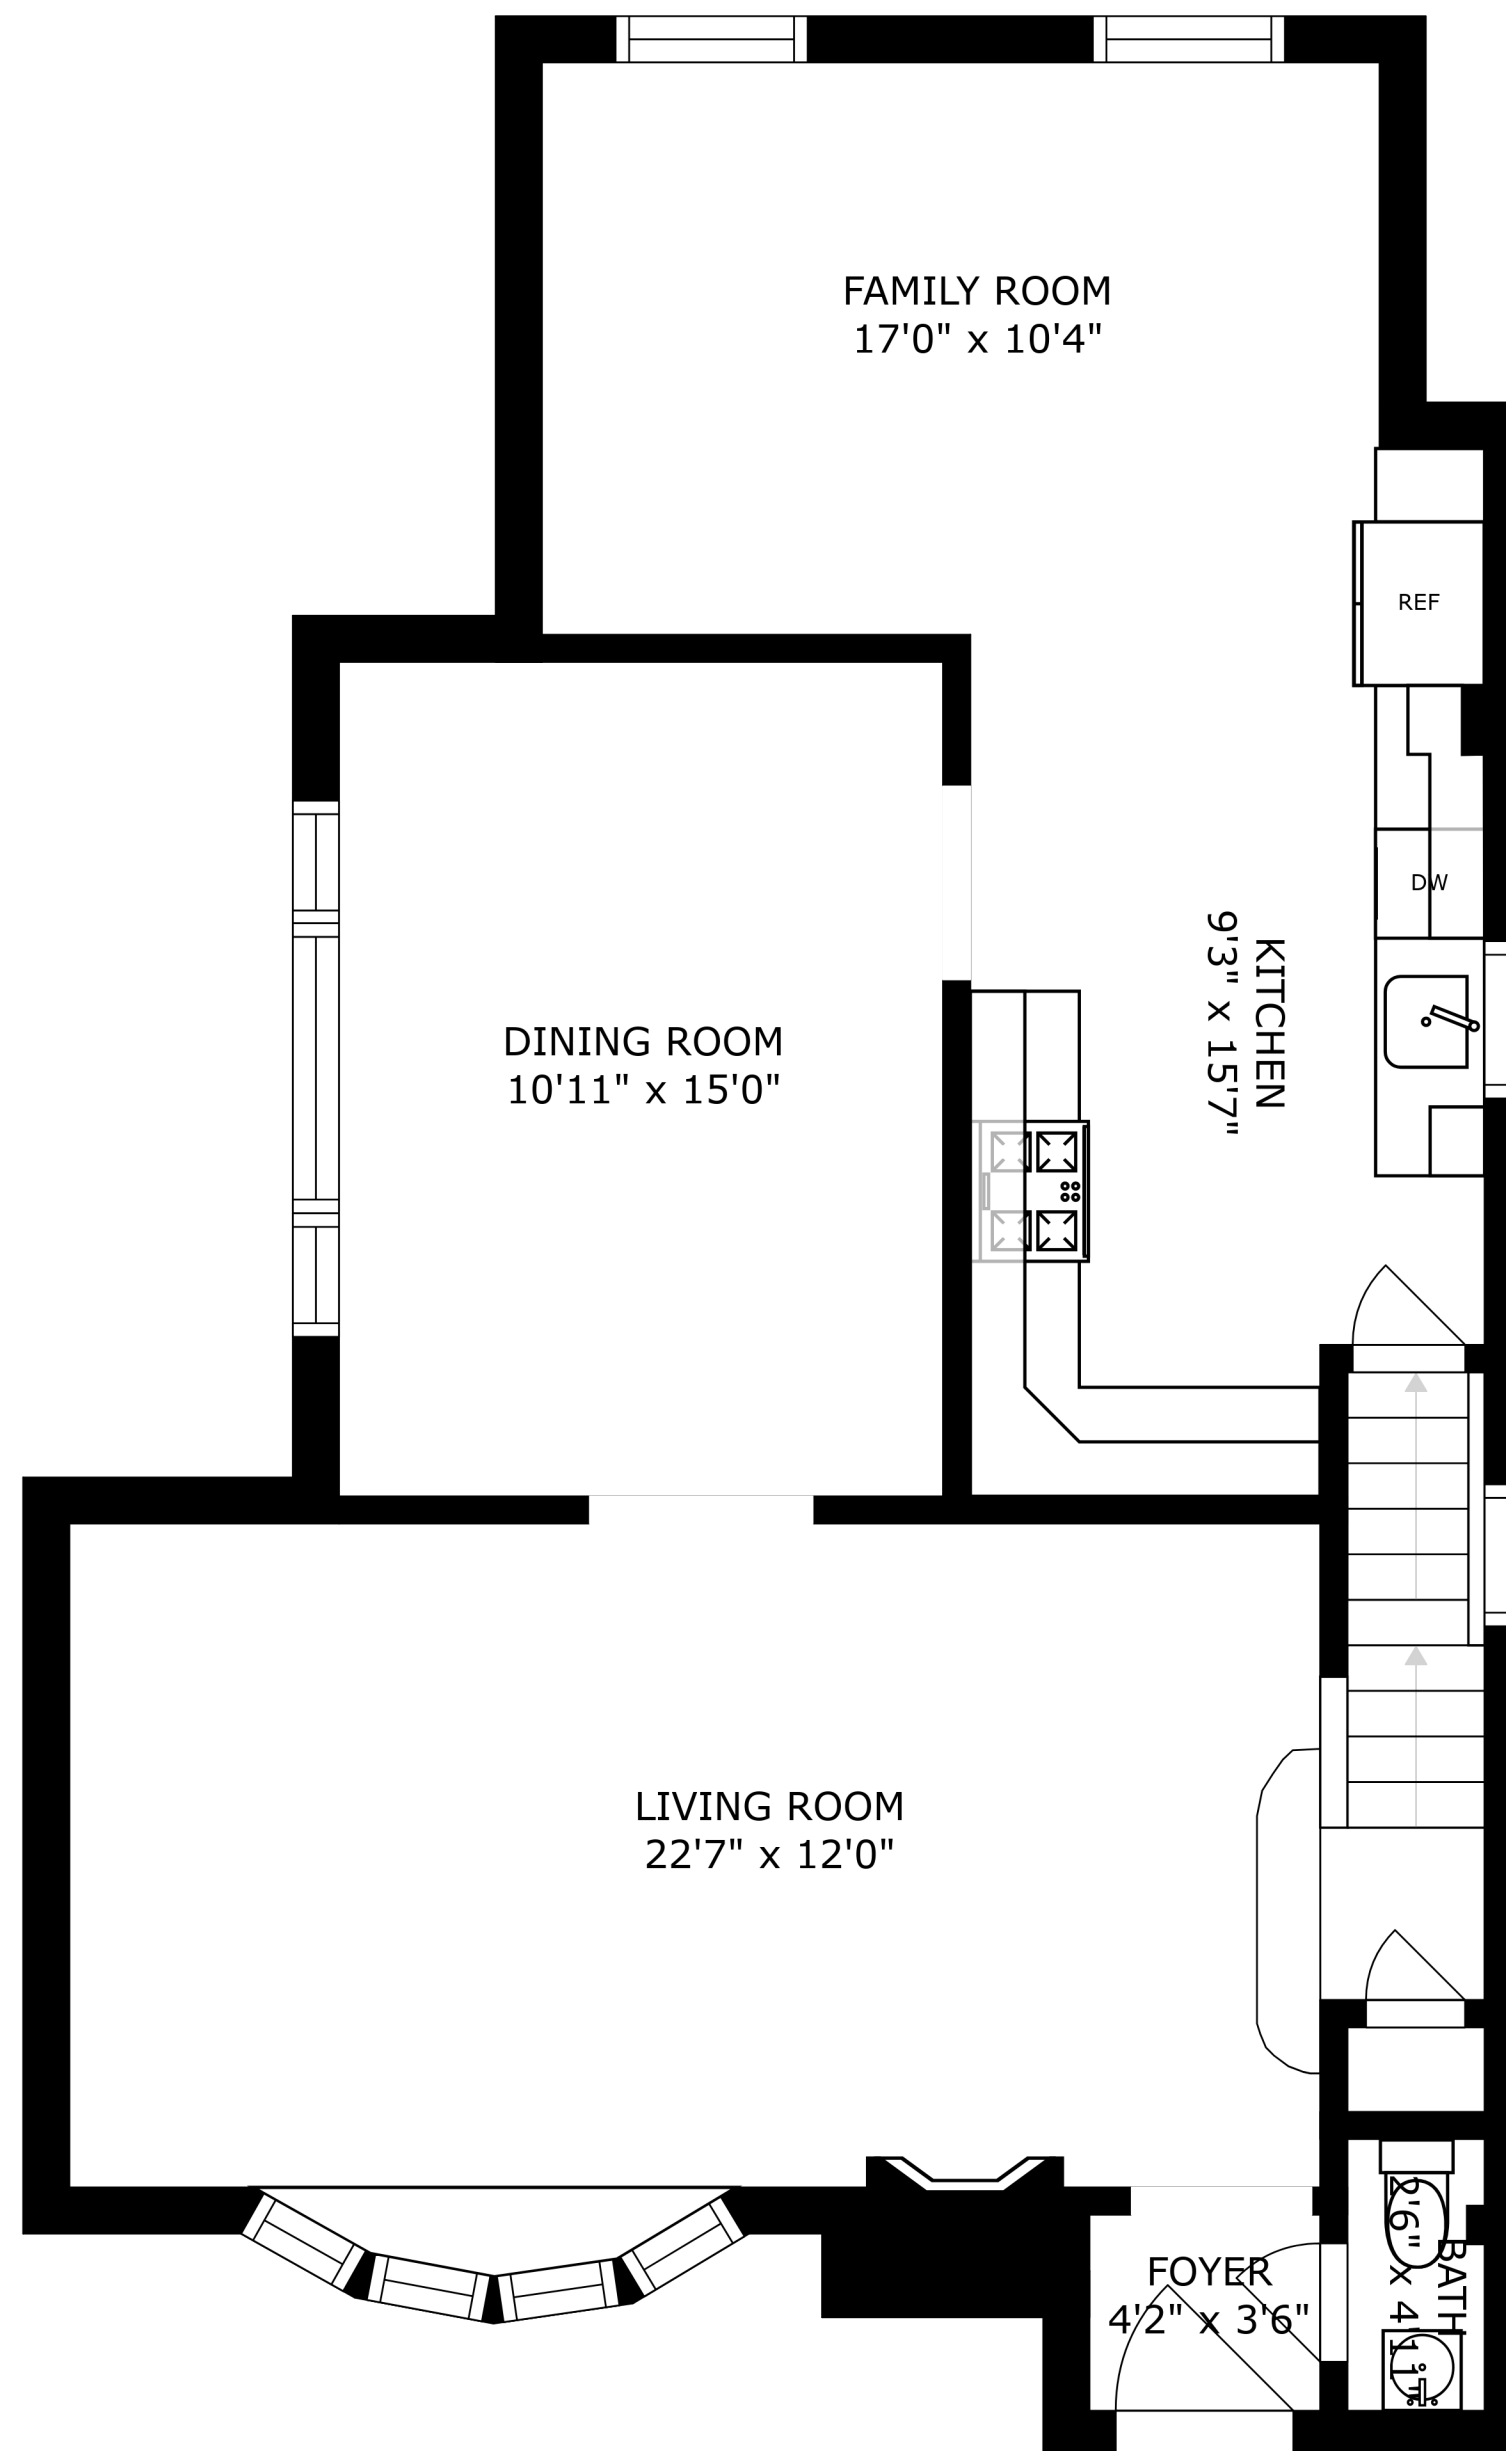

FLOOR 1

FLOOR 2

FLOOR 3

FLOOR 4

SIZES AND DIMENSIONS ARE APPROXIMATE, ACTUAL MAY VARY.

UTILITY

ATTIC
20'8" x 27'7"

STORAGE

SIZES AND DIMENSIONS ARE APPROXIMATE, ACTUAL MAY VARY.

SIZES AND DIMENSIONS ARE APPROXIMATE, ACTUAL MAY VARY.

SIZES AND DIMENSIONS ARE APPROXIMATE, ACTUAL MAY VARY.