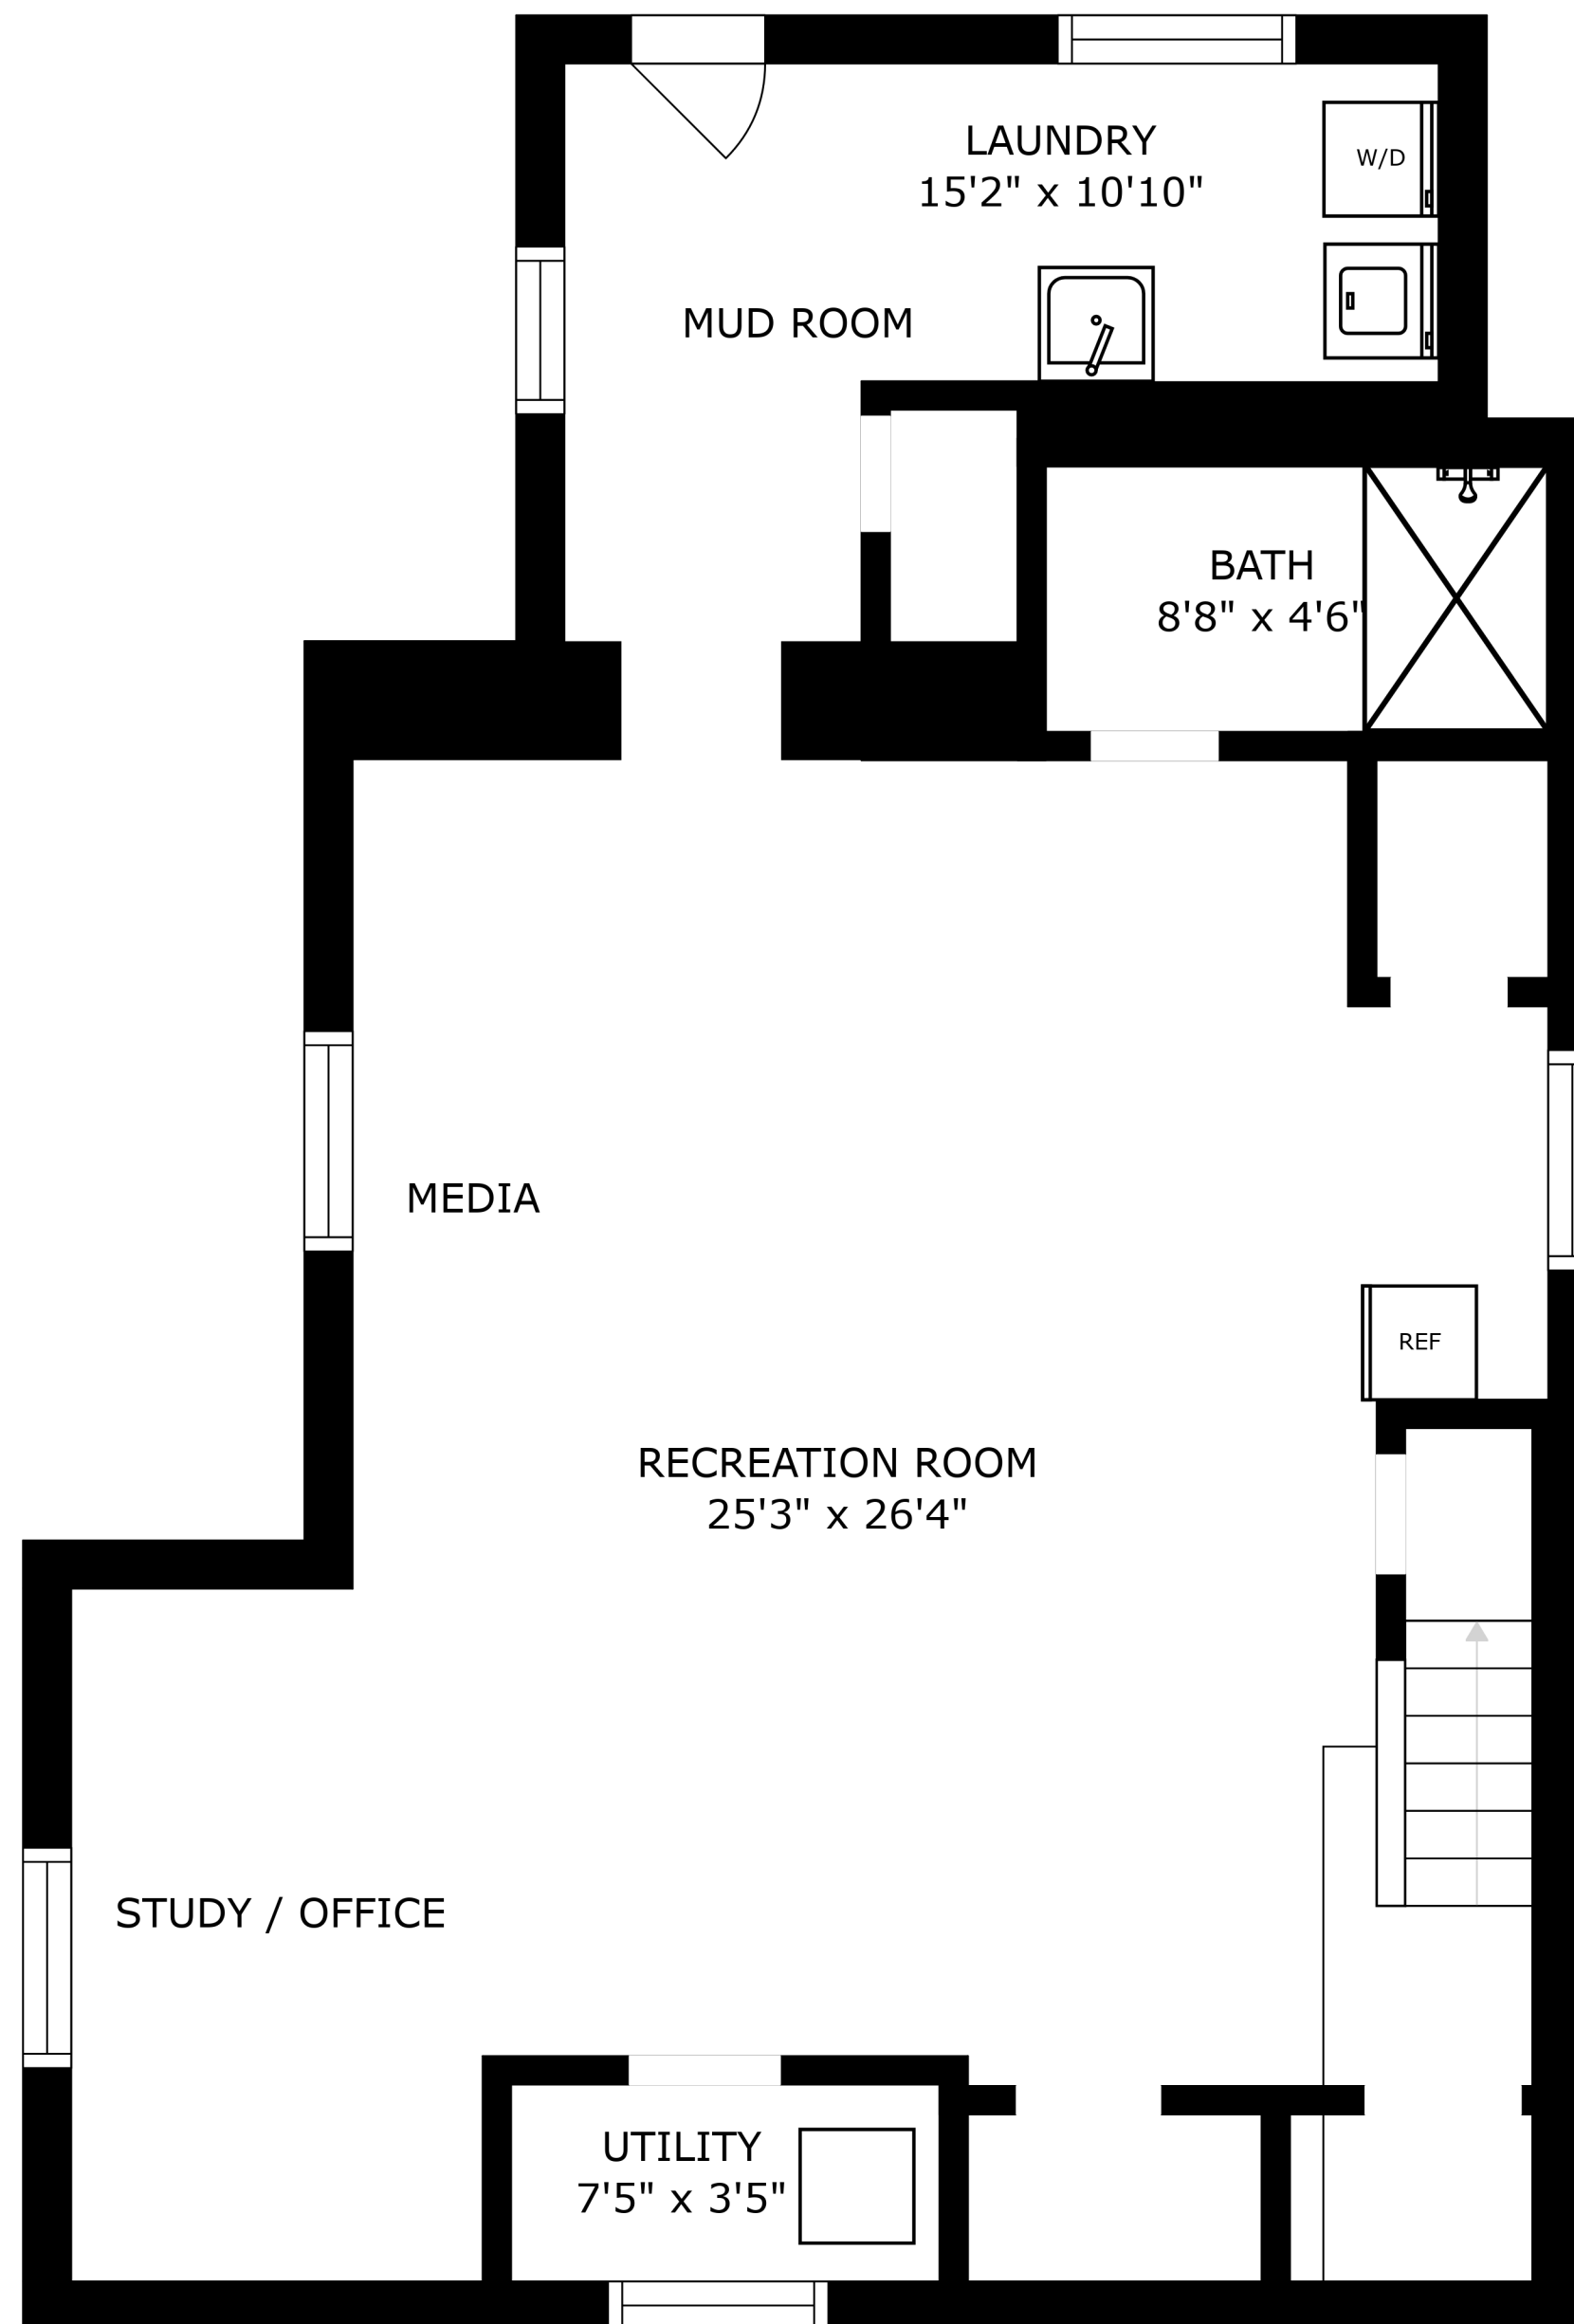

FLOOR 1

FLOOR 2

FLOOR 3

FLOOR 4

SIZES AND DIMENSIONS ARE APPROXIMATE, ACTUAL MAY VARY.

UTILITY

ATTIC
20'8" x 27'7"

STORAGE

SIZES AND DIMENSIONS ARE APPROXIMATE, ACTUAL MAY VARY.

SIZES AND DIMENSIONS ARE APPROXIMATE, ACTUAL MAY VARY.

SIZES AND DIMENSIONS ARE APPROXIMATE, ACTUAL MAY VARY.