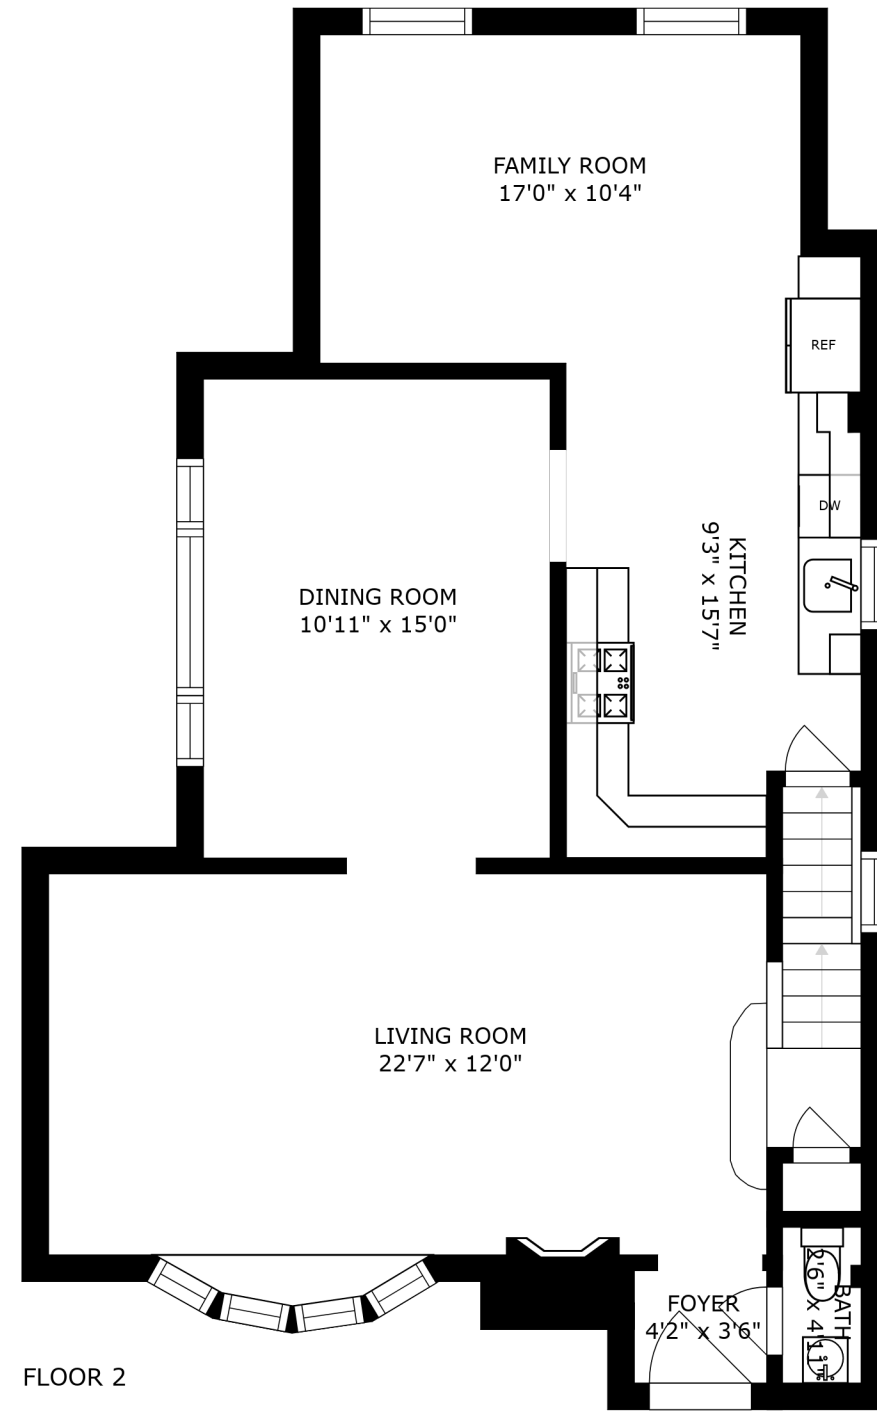

FLOOR 1

FLOOR 2

FLOOR 3

FLOOR 4

SIZES AND DIMENSIONS ARE APPROXIMATE, ACTUAL MAY VARY.

UTILITY

ATTIC
20'8" x 27'7"

STORAGE

SIZES AND DIMENSIONS ARE APPROXIMATE, ACTUAL MAY VARY.

SIZES AND DIMENSIONS ARE APPROXIMATE, ACTUAL MAY VARY.

SIZES AND DIMENSIONS ARE APPROXIMATE, ACTUAL MAY VARY.