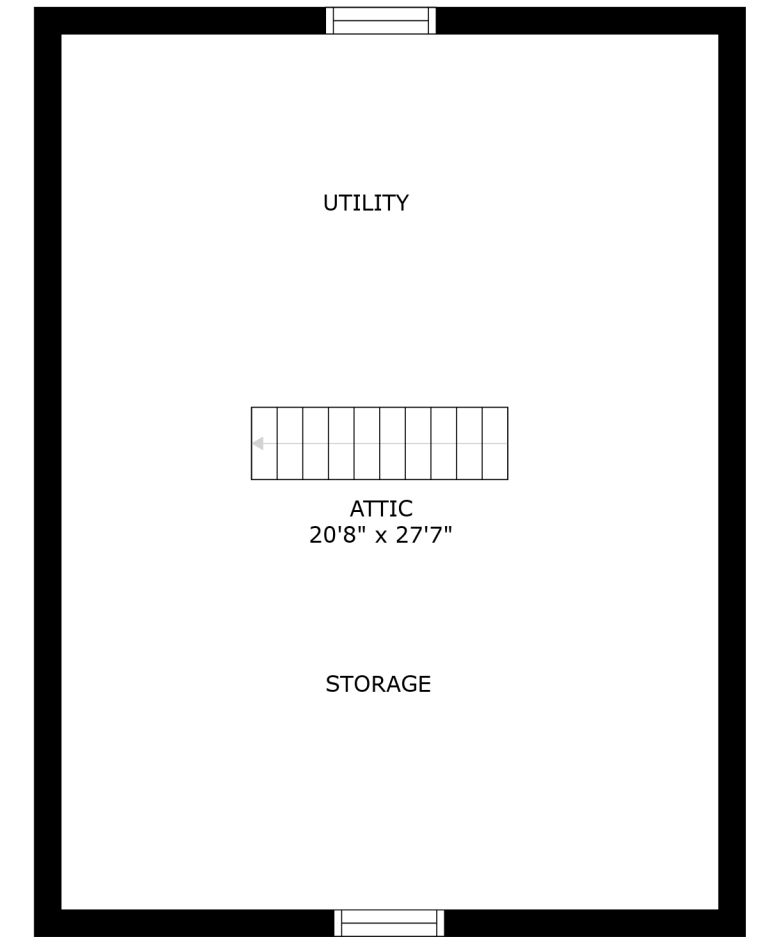

FLOOR 1

FLOOR 2

FLOOR 3

FLOOR 4

SIZES AND DIMENSIONS ARE APPROXIMATE, ACTUAL MAY VARY.

UTILITY

ATTIC
20'8" x 27'7"

STORAGE

SIZES AND DIMENSIONS ARE APPROXIMATE, ACTUAL MAY VARY.

SIZES AND DIMENSIONS ARE APPROXIMATE, ACTUAL MAY VARY.

SIZES AND DIMENSIONS ARE APPROXIMATE, ACTUAL MAY VARY.