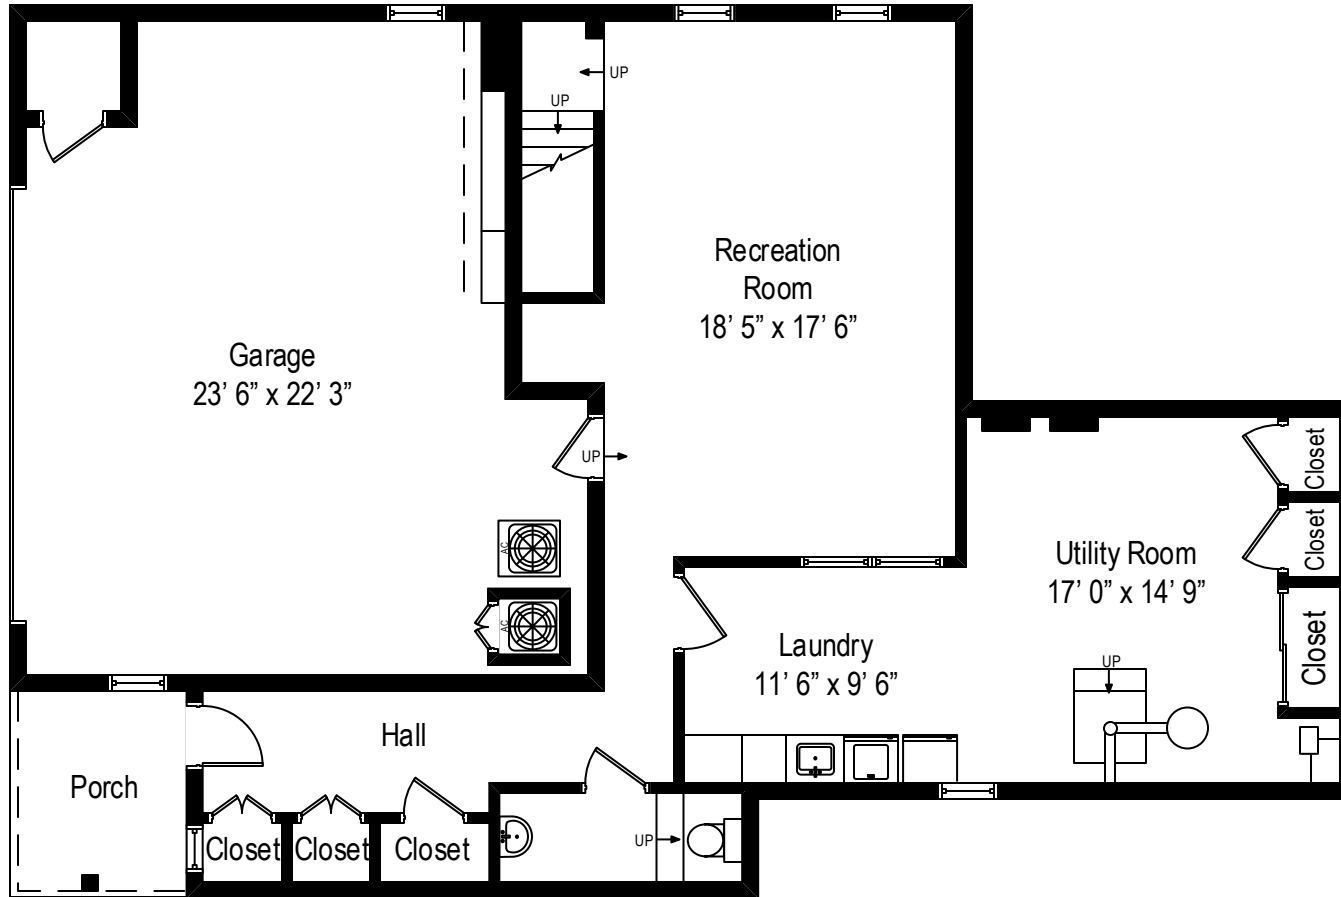

2 Hampshire Road – Bronxville, NY 10708

First Level

All dimensions are approximate. This plan is for marketing purposes only.

2 Hampshire Road – Bronxville, NY 10708

Second Level

All dimensions are approximate. This plan is for marketing purposes only.

2 Hampshire Road – Bronxville, NY 10708

Lower Level

All dimensions are approximate. This plan is for marketing purposes only.