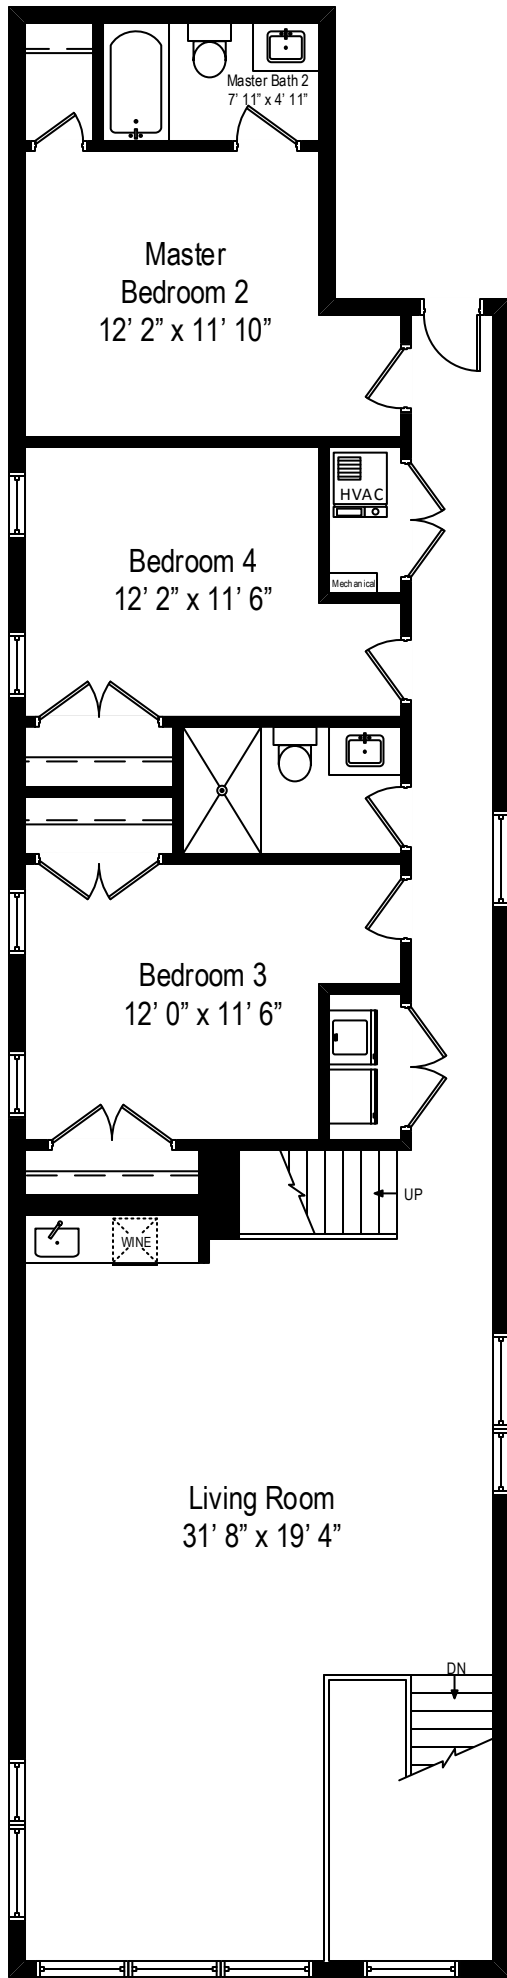

3037 North Sheffield – Chicago, IL 60657

First Level

All dimensions are approximate. This plan is for marketing purposes only.

3037 North Sheffield – Chicago, IL 60657

Second Level

All dimensions are approximate. This plan is for marketing purposes only.

3037 North Sheffield – Chicago, IL 60657

Roof Level

All dimensions are approximate. This plan is for marketing purposes only.