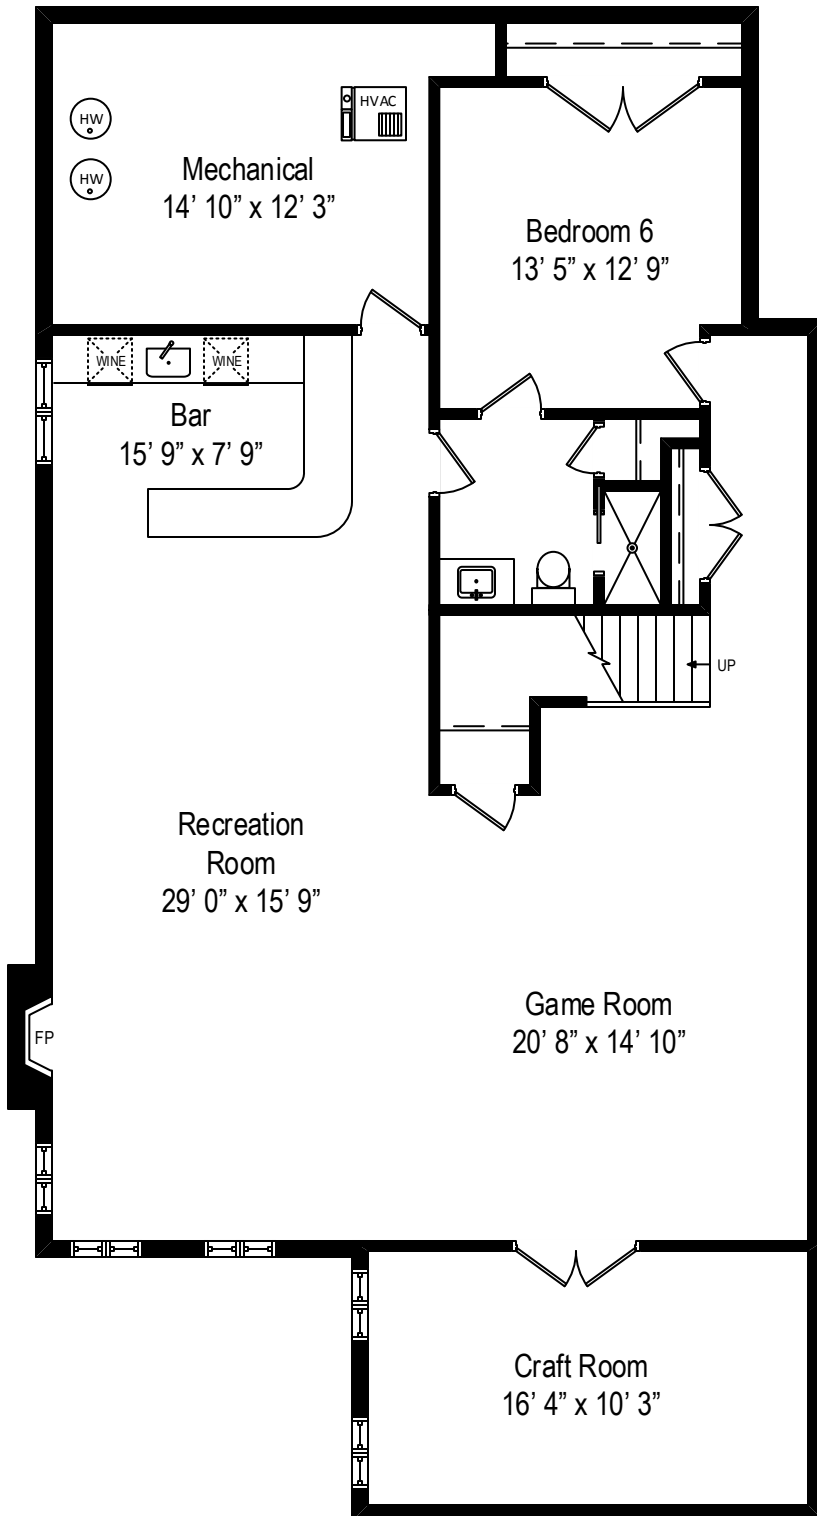

746 S. Vine – Hinsdale, IL 60521

First Level

All dimensions are approximate. This plan is for marketing purposes only.

746 S. Vine – Hinsdale, IL 60521

Second Level

All dimensions are approximate. This plan is for marketing purposes only.

746 S. Vine – Hinsdale, IL 60521

Third Level

All dimensions are approximate. This plan is for marketing purposes only.

746 S. Vine – Hinsdale, IL 60521

Lower Level