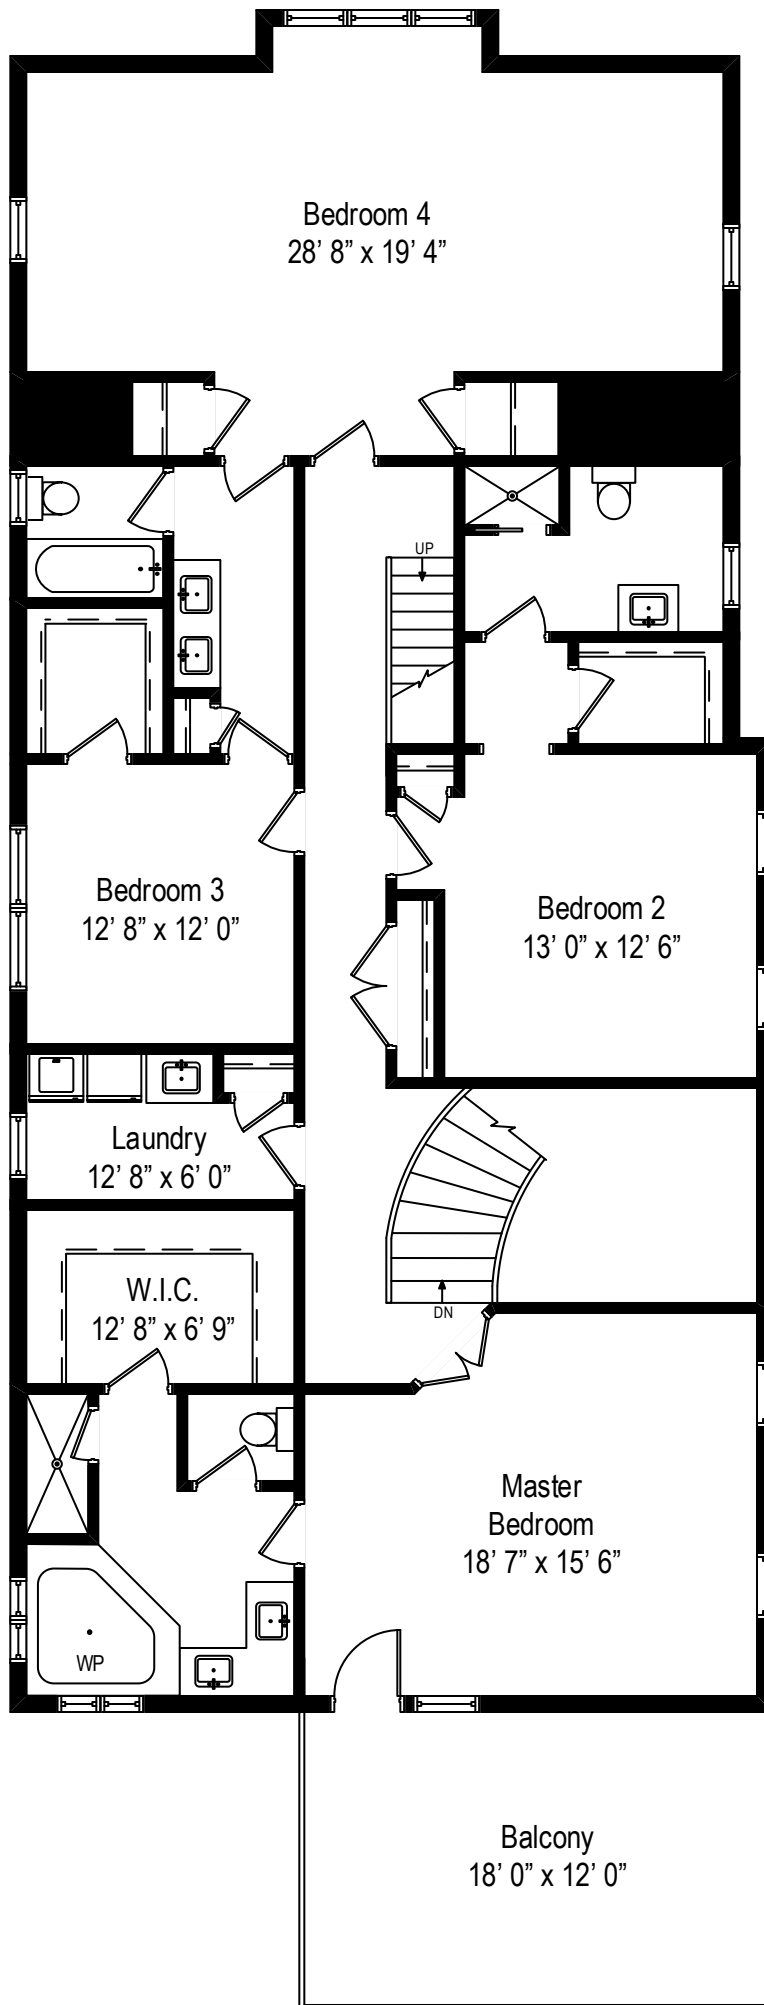

746 S. Vine – Hinsdale, IL 60521

First Level

All dimensions are approximate. This plan is for marketing purposes only.

746 S. Vine – Hinsdale, IL 60521

Second Level

All dimensions are approximate. This plan is for marketing purposes only.

746 S. Vine – Hinsdale, IL 60521

Third Level

All dimensions are approximate. This plan is for marketing purposes only.

746 S. Vine – Hinsdale, IL 60521

Lower Level