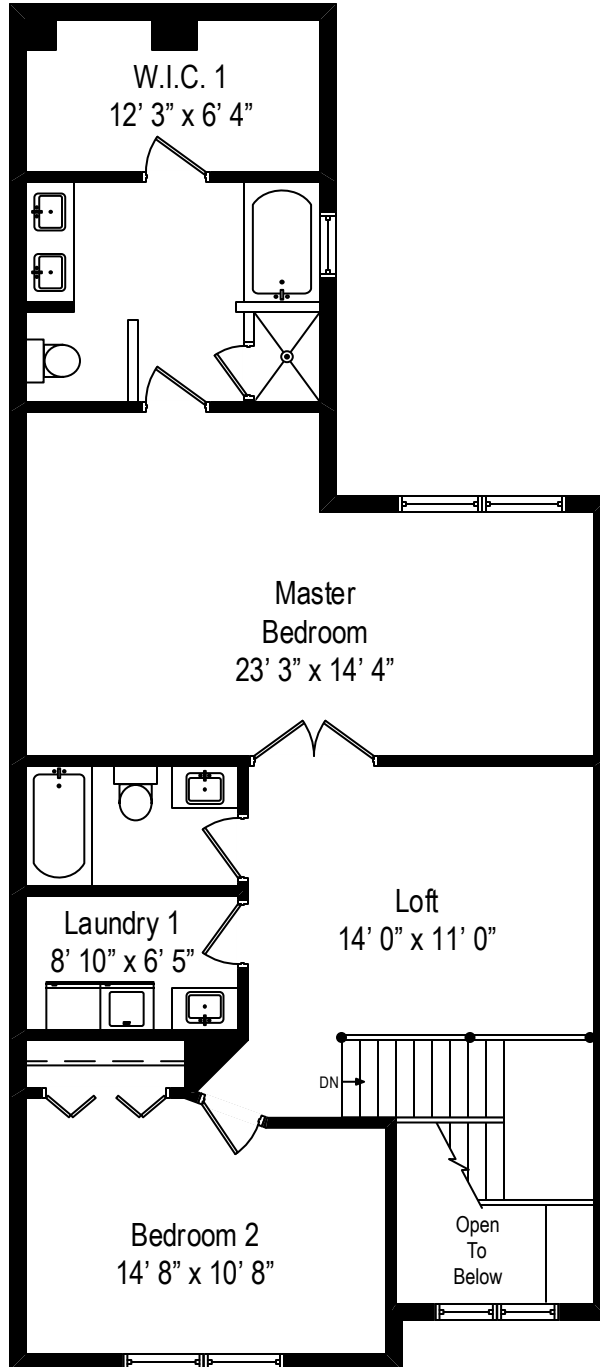

2654 W. Lake Avenue – Glenview, IL 60026

Main Level

2654 W. Lake Avenue – Glenview, IL 60026

Upper Level

2654 W. Lake Avenue – Glenview, IL 60026

Lower Level