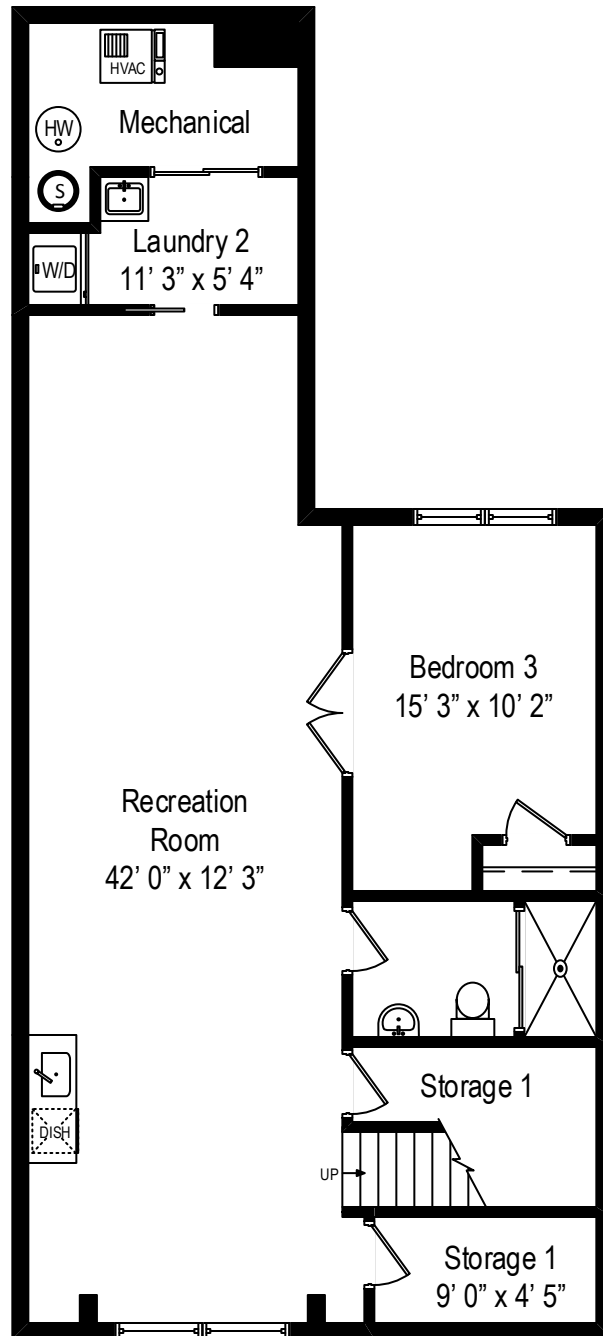

2654 W. Lake Avenue – Glenview, IL 60026

Main Level

2654 W. Lake Avenue – Glenview, IL 60026

Upper Level

2654 W. Lake Avenue – Glenview, IL 60026

Lower Level