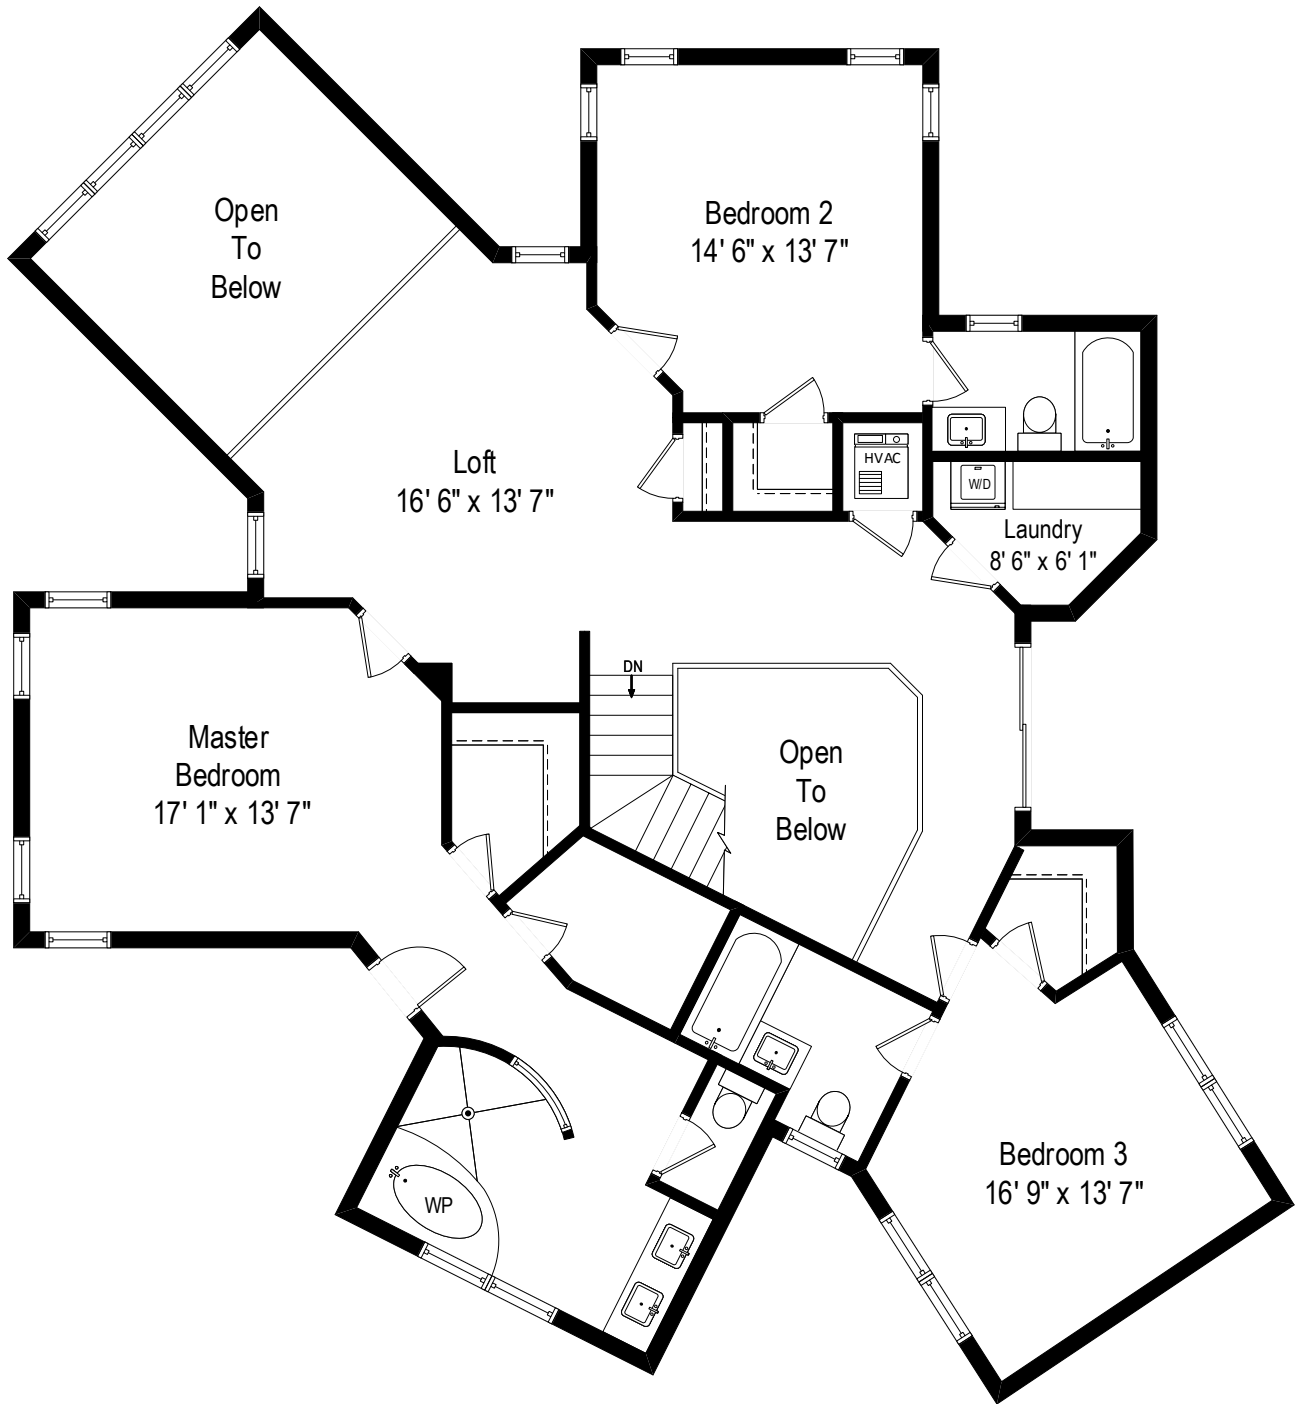

8 S 211 S. Vine Street – Burr Ridge, IL 60527

First Level

All dimensions are approximate. This plan is for marketing purposes only.

8 S 211 S. Vine Street – Burr Ridge, IL 60527

Second Level

8 S 211 S. Vine Street – Burr Ridge, IL 60527

Lower Level

All dimensions are approximate. This plan is for marketing purposes only.