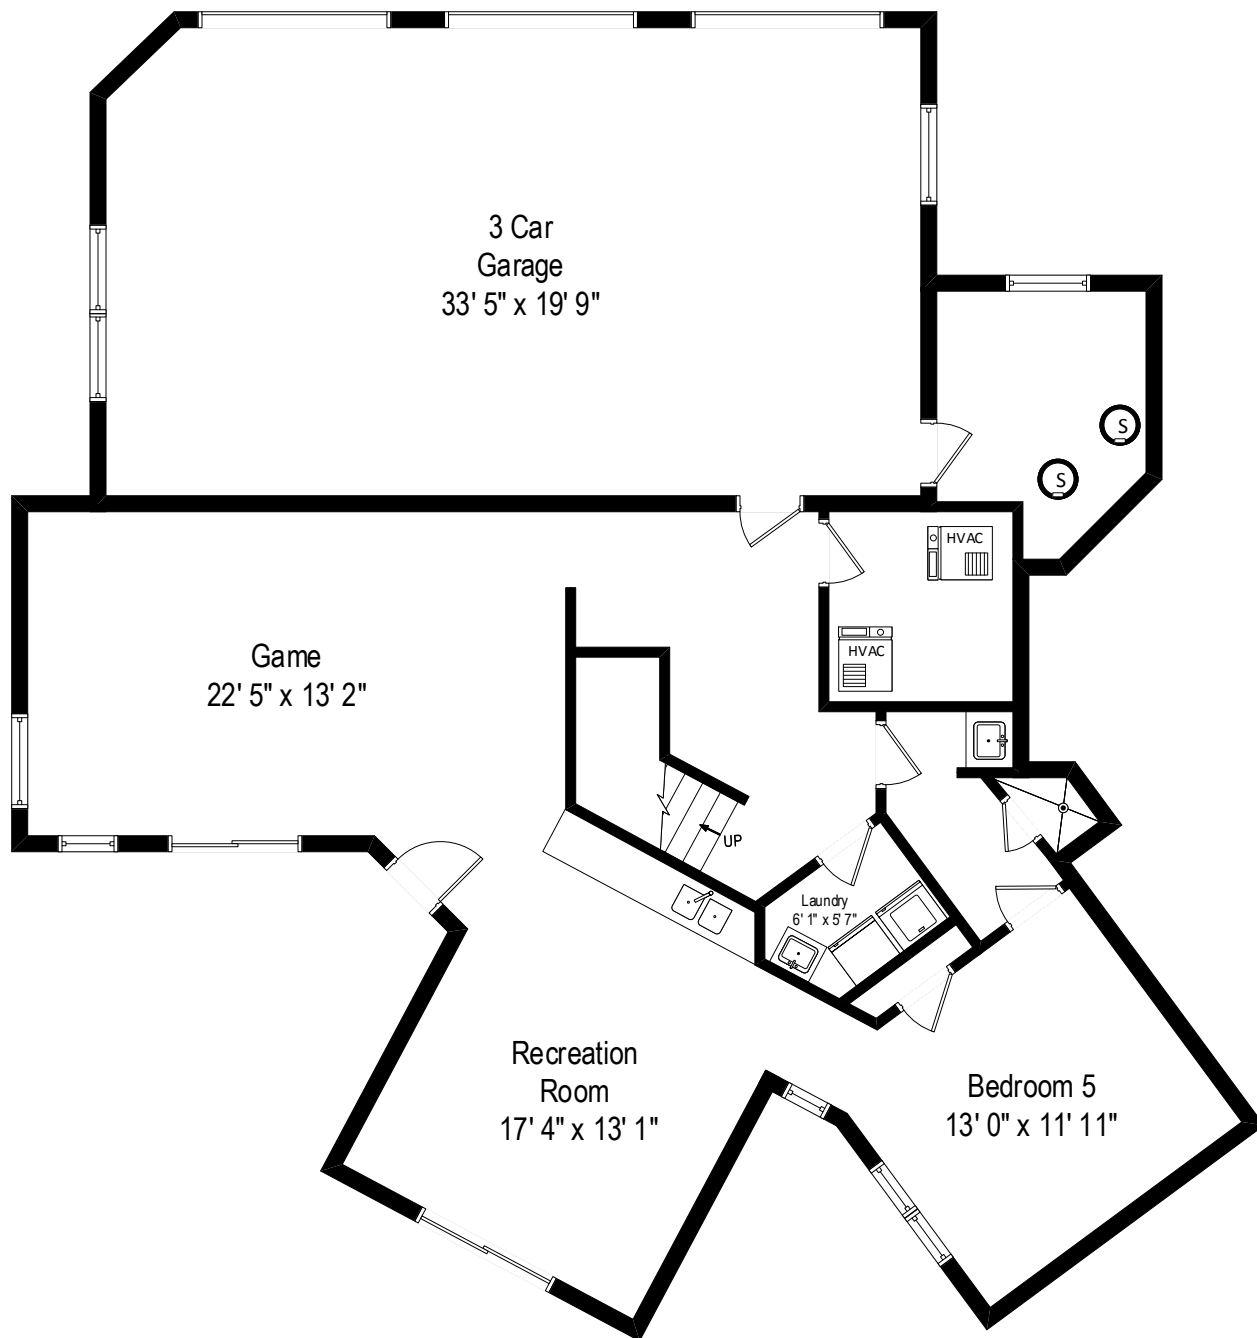

8 S 211 S. Vine Street – Burr Ridge, IL 60527

First Level

All dimensions are approximate. This plan is for marketing purposes only.

8 S 211 S. Vine Street – Burr Ridge, IL 60527

Second Level

8 S 211 S. Vine Street – Burr Ridge, IL 60527

Lower Level

All dimensions are approximate. This plan is for marketing purposes only.