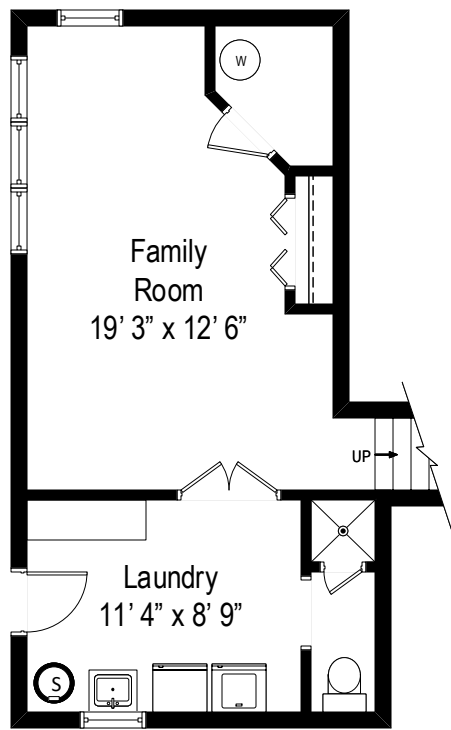

3916 Grove Avenue – Western Springs, IL 60558

First Level – 742sq ft

All dimensions are approximate. This plan is for marketing purposes only.

3916 Grove Avenue – Western Springs, IL 60558

Second Level – 452sq ft

All dimensions are approximate. This plan is for marketing purposes only.

3916 Grove Avenue – Western Springs, IL 60558

Third Level – 656sq ft

All dimensions are approximate. This plan is for marketing purposes only.

3916 Grove Avenue – Western Springs, IL 60558

Lower Level – 424sq ft

All dimensions are approximate. This plan is for marketing purposes only.