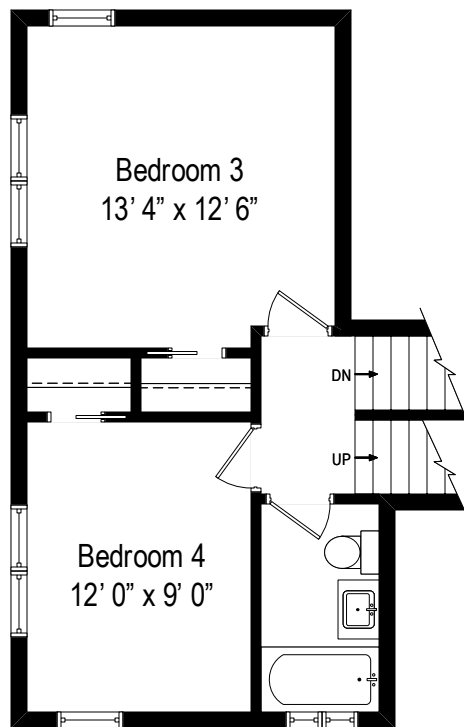

3916 Grove Avenue – Western Springs, IL 60558

First Level – 742sq ft

All dimensions are approximate. This plan is for marketing purposes only.

3916 Grove Avenue – Western Springs, IL 60558

Second Level – 452sq ft

All dimensions are approximate. This plan is for marketing purposes only.

3916 Grove Avenue – Western Springs, IL 60558

Third Level – 656sq ft

All dimensions are approximate. This plan is for marketing purposes only.

3916 Grove Avenue – Western Springs, IL 60558

Lower Level – 424sq ft

All dimensions are approximate. This plan is for marketing purposes only.