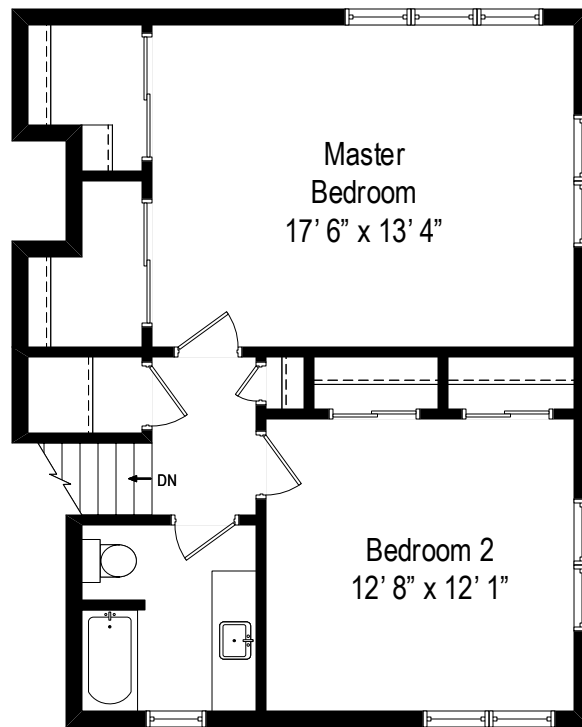

3916 Grove Avenue – Western Springs, IL 60558

First Level – 742sq ft

All dimensions are approximate. This plan is for marketing purposes only.

3916 Grove Avenue – Western Springs, IL 60558

Second Level – 452sq ft

All dimensions are approximate. This plan is for marketing purposes only.

3916 Grove Avenue – Western Springs, IL 60558

Third Level – 656sq ft

All dimensions are approximate. This plan is for marketing purposes only.

3916 Grove Avenue – Western Springs, IL 60558

Lower Level – 424sq ft

All dimensions are approximate. This plan is for marketing purposes only.