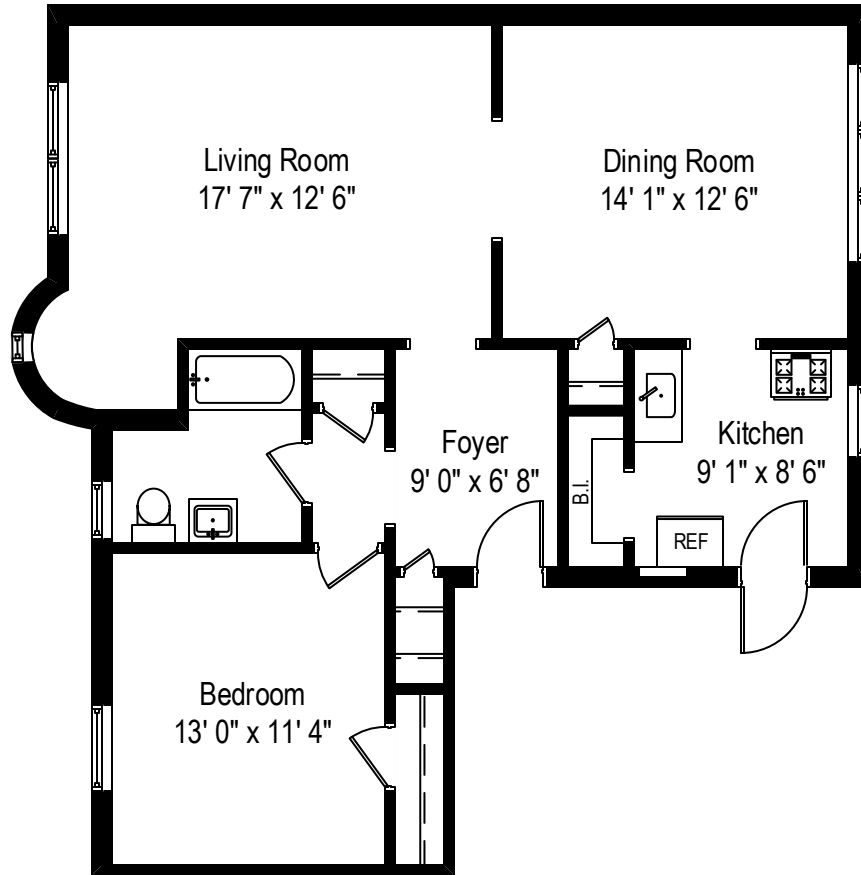

6148-50 N. Francisco – Chicago, IL 60659

Unit 1A

6148-50 N. Francisco – Chicago, IL 60659

Unit 2A

6148-50 N. Francisco – Chicago, IL 60659

Unit 3A

All dimensions are approximate. This plan is for marketing purposes only.

6148-50 N. Francisco – Chicago, IL 60659

Unit GB

6148-50 N. Francisco – Chicago, IL 60659

Unit 1B

All dimensions are approximate. This plan is for marketing purposes only.

6148-50 N. Francisco – Chicago, IL 60659

Unit 2C

All dimensions are approximate. This plan is for marketing purposes only.

6148-50 N. Francisco – Chicago, IL 60659

Unit 3C

6148-50 N. Francisco – Chicago, IL 60659

Unit 1D

All dimensions are approximate. This plan is for marketing purposes only.