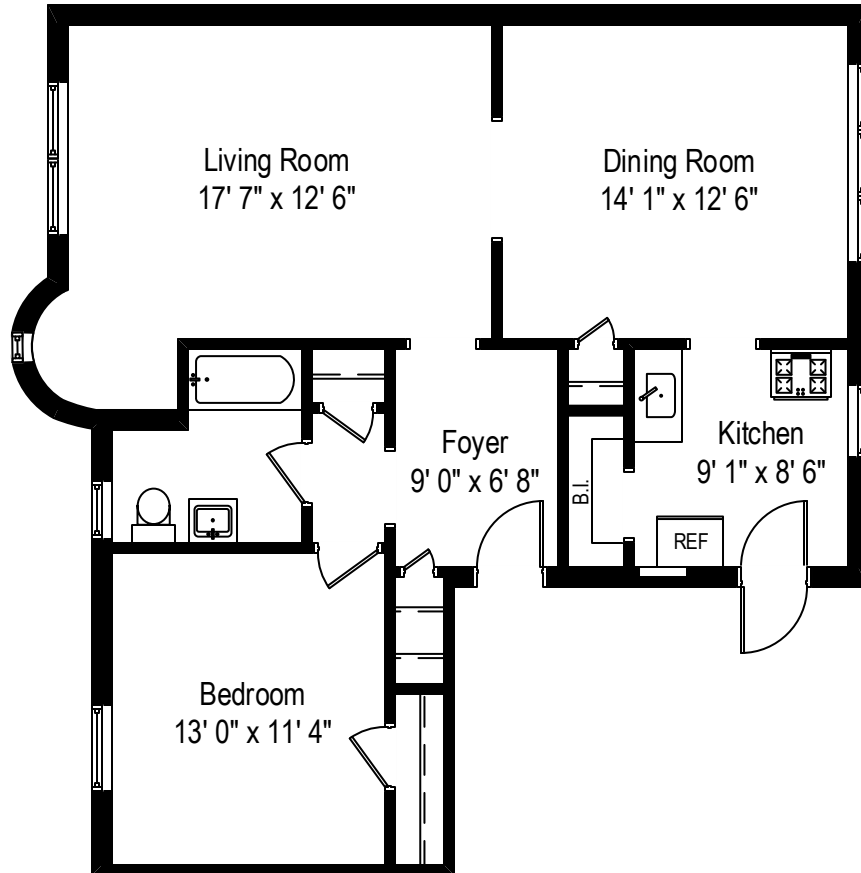

6148-50 N. Francisco – Chicago, IL 60659

Unit 1A

6148-50 N. Francisco – Chicago, IL 60659

Unit 2A

6148-50 N. Francisco – Chicago, IL 60659

Unit 3A

All dimensions are approximate. This plan is for marketing purposes only.

6148-50 N. Francisco – Chicago, IL 60659

Unit GB

6148-50 N. Francisco – Chicago, IL 60659

Unit 1B

All dimensions are approximate. This plan is for marketing purposes only.

6148-50 N. Francisco – Chicago, IL 60659

Unit 2C

All dimensions are approximate. This plan is for marketing purposes only.

6148-50 N. Francisco – Chicago, IL 60659

Unit 3C

6148-50 N. Francisco – Chicago, IL 60659

Unit 1D

All dimensions are approximate. This plan is for marketing purposes only.