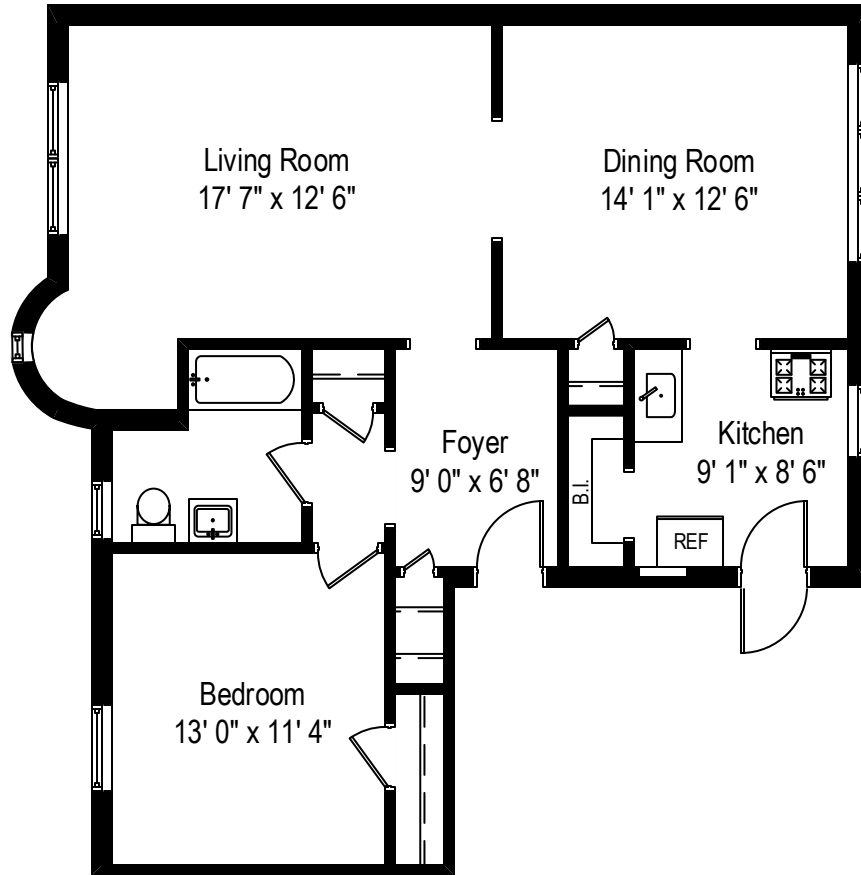

6148-50 N. Francisco – Chicago, IL 60659

Unit 1A

6148-50 N. Francisco – Chicago, IL 60659

Unit 2A

6148-50 N. Francisco – Chicago, IL 60659

Unit 3A

All dimensions are approximate. This plan is for marketing purposes only.

6148-50 N. Francisco – Chicago, IL 60659

Unit GB

6148-50 N. Francisco – Chicago, IL 60659

Unit 1B

All dimensions are approximate. This plan is for marketing purposes only.

6148-50 N. Francisco – Chicago, IL 60659

Unit 2B

6148-50 N. Francisco – Chicago, IL 60659

Unit 3B

6148-50 N. Francisco – Chicago, IL 60659

Unit 1C

All dimensions are approximate. This plan is for marketing purposes only.

6148-50 N. Francisco – Chicago, IL 60659

Unit 2C

All dimensions are approximate. This plan is for marketing purposes only.

6148-50 N. Francisco – Chicago, IL 60659

Unit 3C

6148-50 N. Francisco – Chicago, IL 60659

Unit 1D

All dimensions are approximate. This plan is for marketing purposes only.