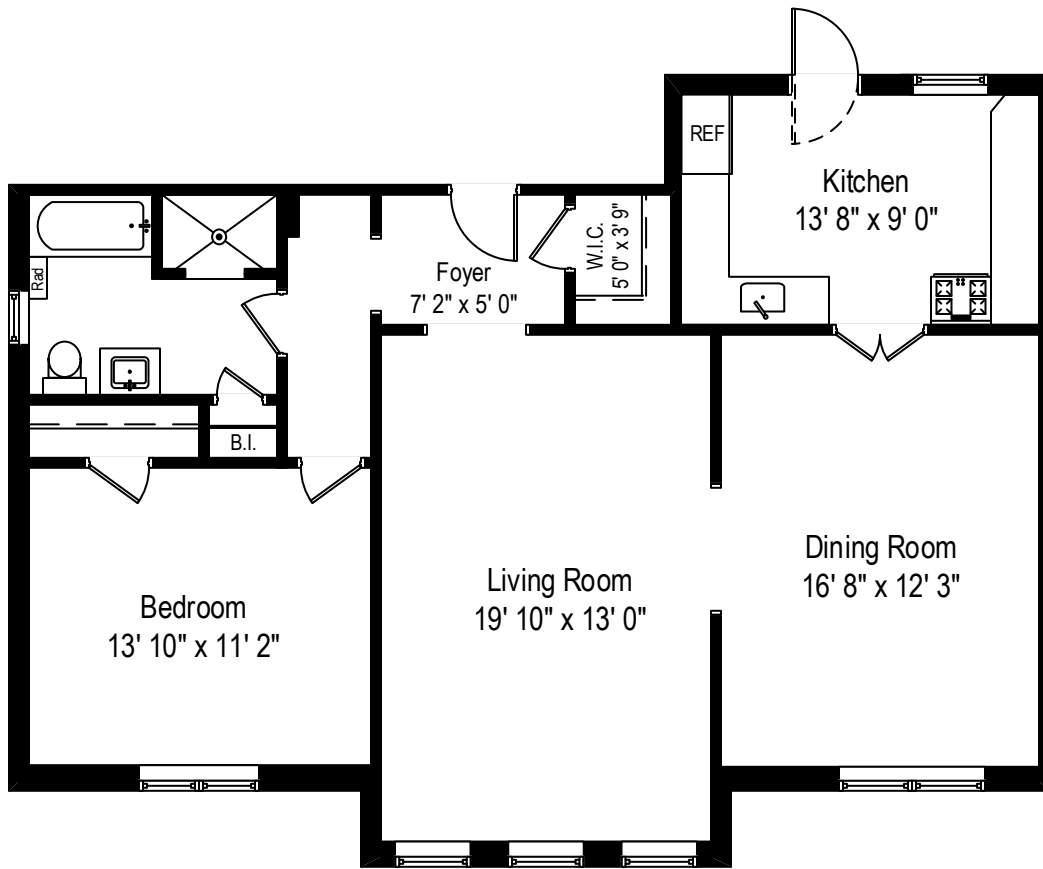

6148-50 N. Francisco – Chicago, IL 60659

Unit 1A

6148-50 N. Francisco – Chicago, IL 60659

Unit 2A

6148-50 N. Francisco – Chicago, IL 60659

Unit 3A

All dimensions are approximate. This plan is for marketing purposes only.

6148-50 N. Francisco – Chicago, IL 60659

Unit GB

6148-50 N. Francisco – Chicago, IL 60659

Unit 1B

All dimensions are approximate. This plan is for marketing purposes only.

6148-50 N. Francisco – Chicago, IL 60659

Unit 2C

All dimensions are approximate. This plan is for marketing purposes only.

6148-50 N. Francisco – Chicago, IL 60659

Unit 3C

6148-50 N. Francisco – Chicago, IL 60659

Unit 1D

All dimensions are approximate. This plan is for marketing purposes only.