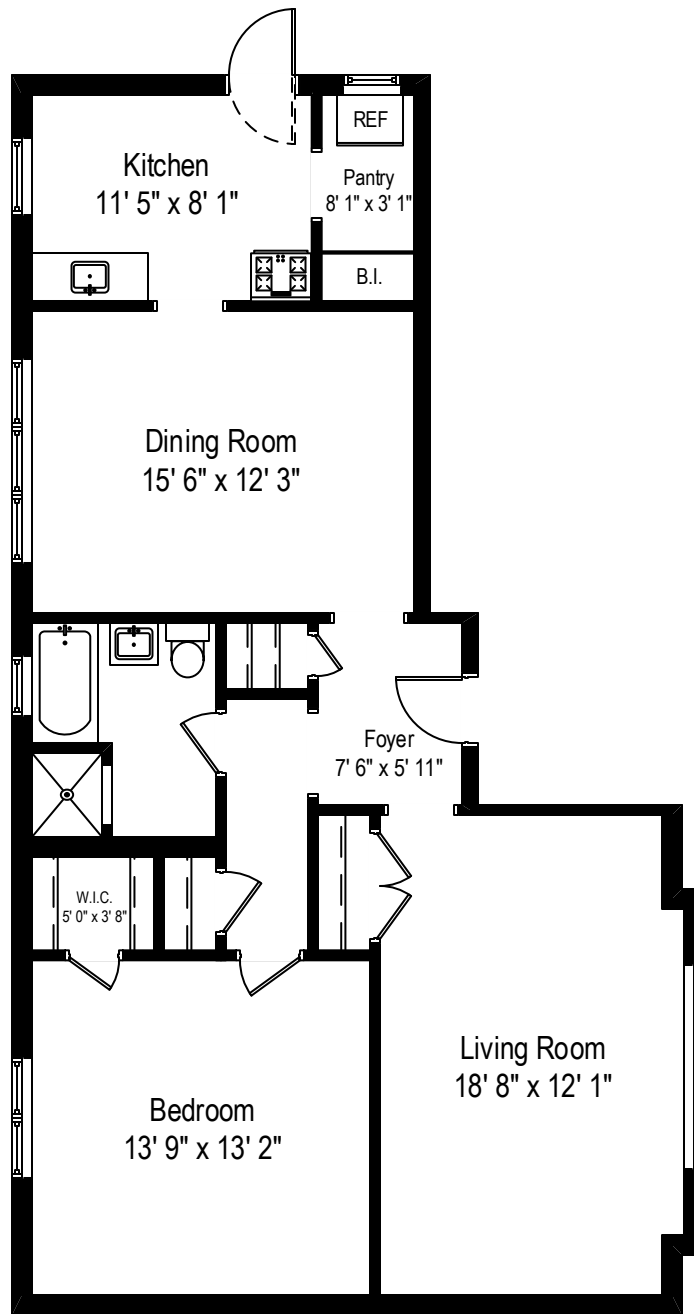

6148-50 N. Francisco – Chicago, IL 60659

Unit GB

6148-50 N. Francisco – Chicago, IL 60659

Unit 1B

All dimensions are approximate. This plan is for marketing purposes only.

6148-50 N. Francisco – Chicago, IL 60659

Unit 2B

6148-50 N. Francisco – Chicago, IL 60659

Unit 3B

6148-50 N. Francisco – Chicago, IL 60659

Unit 1C

All dimensions are approximate. This plan is for marketing purposes only.

6148-50 N. Francisco – Chicago, IL 60659

Unit 2C

All dimensions are approximate. This plan is for marketing purposes only.

6148-50 N. Francisco – Chicago, IL 60659

Unit 3C

6148-50 N. Francisco – Chicago, IL 60659

Unit 1D

All dimensions are approximate. This plan is for marketing purposes only.

6148-50 N. Francisco – Chicago, IL 60659

Unit 2D

All dimensions are approximate. This plan is for marketing purposes only.

6148-50 N. Francisco – Chicago, IL 60659

Unit 3D