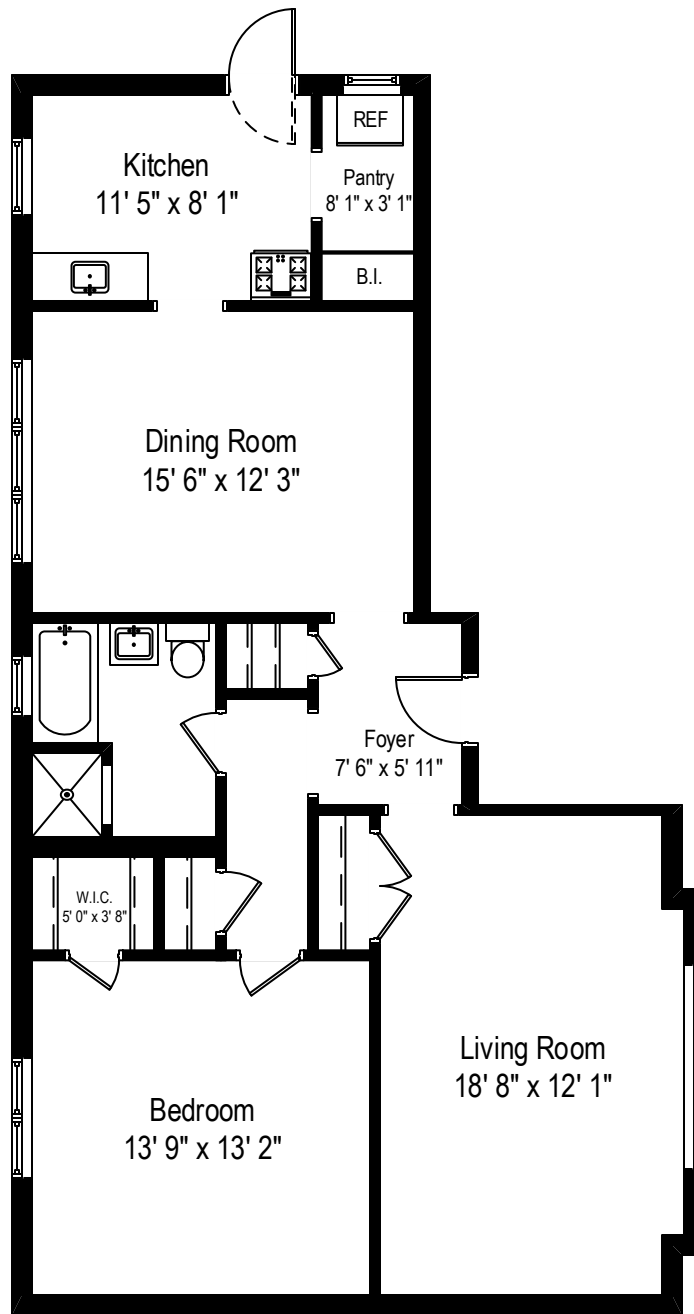

6148-50 N. Francisco – Chicago, IL 60659

Unit GB

6148-50 N. Francisco – Chicago, IL 60659

Unit 1B

All dimensions are approximate. This plan is for marketing purposes only.

6148-50 N. Francisco – Chicago, IL 60659

Unit 2B

6148-50 N. Francisco – Chicago, IL 60659

Unit 3B

6148-50 N. Francisco – Chicago, IL 60659

Unit 1C

All dimensions are approximate. This plan is for marketing purposes only.

6148-50 N. Francisco – Chicago, IL 60659

Unit 2C

All dimensions are approximate. This plan is for marketing purposes only.

6148-50 N. Francisco – Chicago, IL 60659

Unit 3C

6148-50 N. Francisco – Chicago, IL 60659

Unit 1D

All dimensions are approximate. This plan is for marketing purposes only.

6148-50 N. Francisco – Chicago, IL 60659

Unit 2D

All dimensions are approximate. This plan is for marketing purposes only.

6148-50 N. Francisco – Chicago, IL 60659

Unit 3D