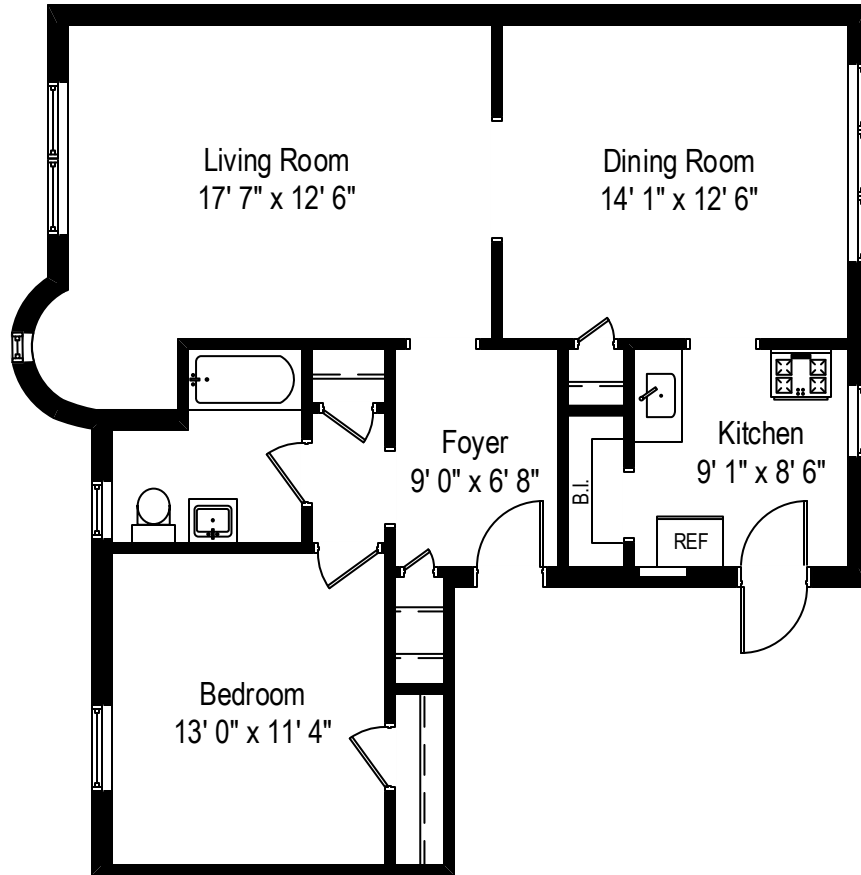

6148-50 N. Francisco – Chicago, IL 60659

Unit 1A

6148-50 N. Francisco – Chicago, IL 60659

Unit 2A

6148-50 N. Francisco – Chicago, IL 60659

Unit 3A

All dimensions are approximate. This plan is for marketing purposes only.

6148-50 N. Francisco – Chicago, IL 60659

Unit GB

6148-50 N. Francisco – Chicago, IL 60659

Unit 1B

All dimensions are approximate. This plan is for marketing purposes only.

6148-50 N. Francisco – Chicago, IL 60659

Unit 2B

6148-50 N. Francisco – Chicago, IL 60659

Unit 3B

6148-50 N. Francisco – Chicago, IL 60659

Unit 1C

All dimensions are approximate. This plan is for marketing purposes only.

6148-50 N. Francisco – Chicago, IL 60659

Unit 2C

All dimensions are approximate. This plan is for marketing purposes only.

6148-50 N. Francisco – Chicago, IL 60659

Unit 3C

6148-50 N. Francisco – Chicago, IL 60659

Unit 1D

All dimensions are approximate. This plan is for marketing purposes only.