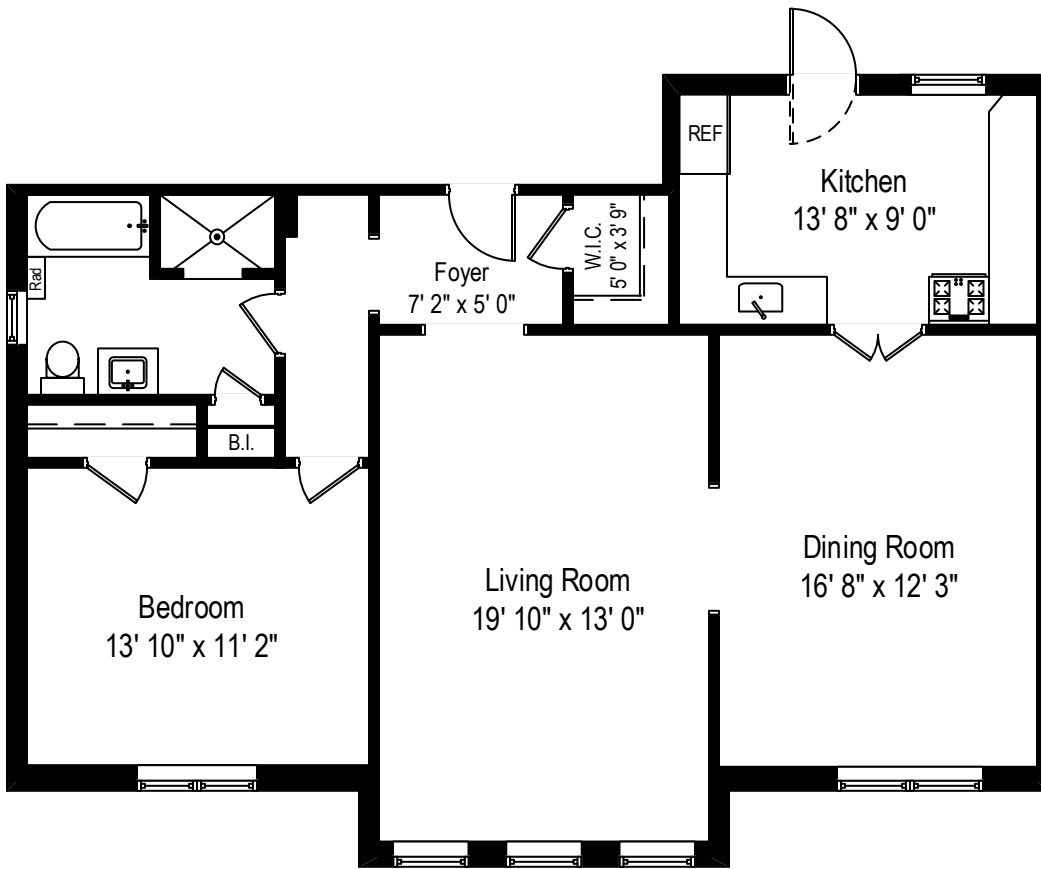

6148-50 N. Francisco – Chicago, IL 60659

Unit 1A

6148-50 N. Francisco – Chicago, IL 60659

Unit 2A

6148-50 N. Francisco – Chicago, IL 60659

Unit 3A

All dimensions are approximate. This plan is for marketing purposes only.

6148-50 N. Francisco – Chicago, IL 60659

Unit GB

6148-50 N. Francisco – Chicago, IL 60659

Unit 1B

All dimensions are approximate. This plan is for marketing purposes only.

6148-50 N. Francisco – Chicago, IL 60659

Unit 2C

All dimensions are approximate. This plan is for marketing purposes only.

6148-50 N. Francisco – Chicago, IL 60659

Unit 3C

6148-50 N. Francisco – Chicago, IL 60659

Unit 1D

All dimensions are approximate. This plan is for marketing purposes only.