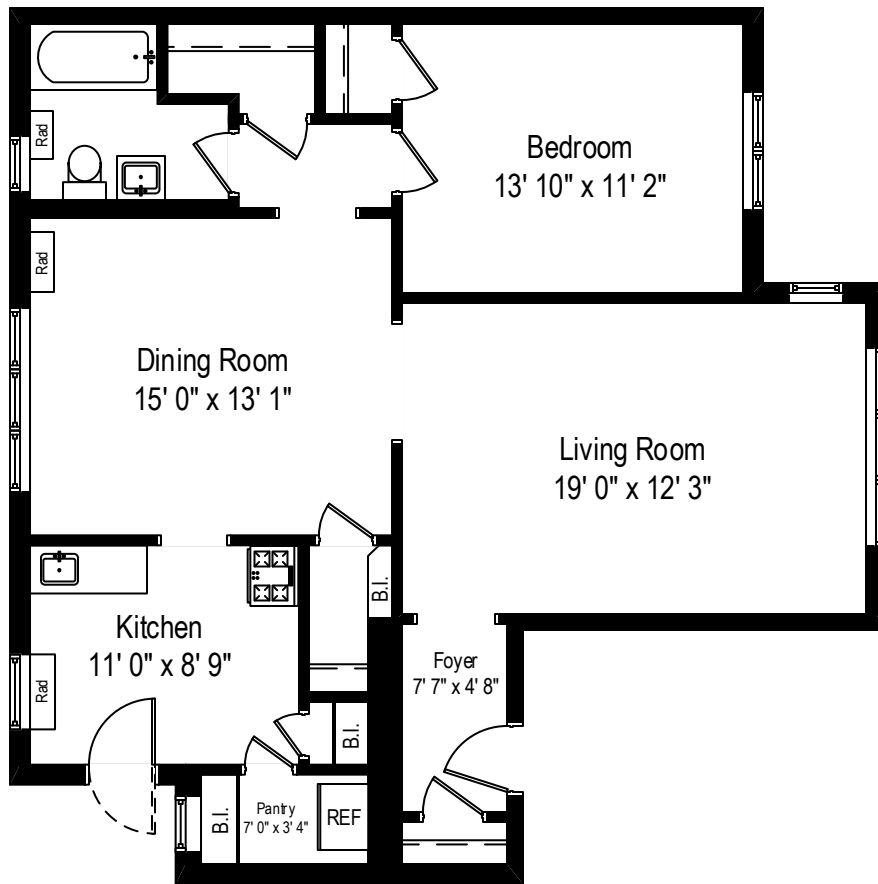

6148-50 N. Francisco – Chicago, IL 60659

Unit GB

6148-50 N. Francisco – Chicago, IL 60659

Unit 1B

All dimensions are approximate. This plan is for marketing purposes only.

6148-50 N. Francisco – Chicago, IL 60659

Unit 2B

6148-50 N. Francisco – Chicago, IL 60659

Unit 3B

6148-50 N. Francisco – Chicago, IL 60659

Unit 1C

All dimensions are approximate. This plan is for marketing purposes only.

6148-50 N. Francisco – Chicago, IL 60659

Unit 2C

All dimensions are approximate. This plan is for marketing purposes only.

6148-50 N. Francisco – Chicago, IL 60659

Unit 3C

6148-50 N. Francisco – Chicago, IL 60659

Unit 1D

All dimensions are approximate. This plan is for marketing purposes only.

6148-50 N. Francisco – Chicago, IL 60659

Unit 2D

All dimensions are approximate. This plan is for marketing purposes only.

6148-50 N. Francisco – Chicago, IL 60659

Unit 3D