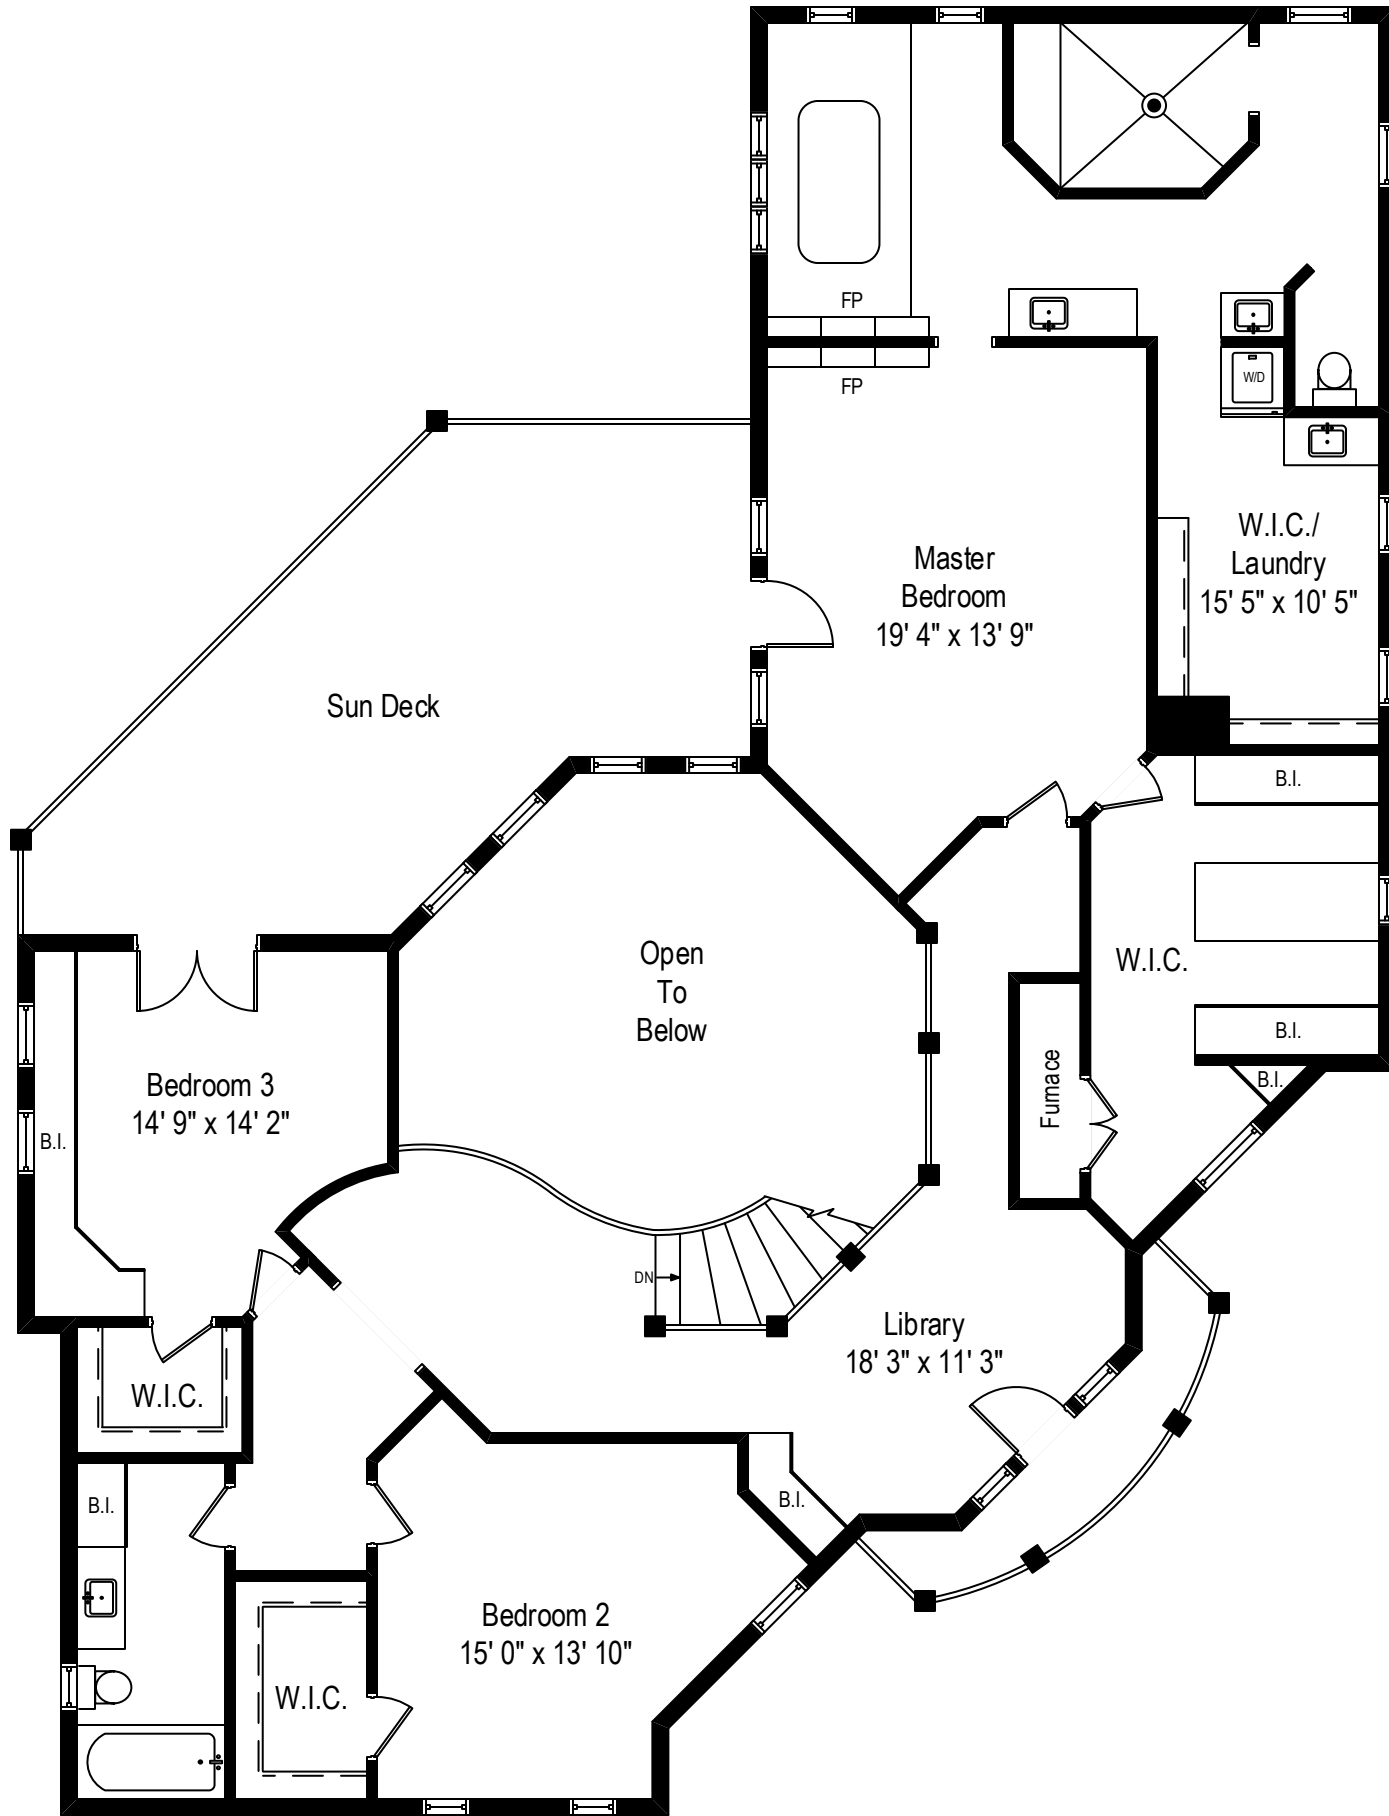

4100 Glendenning Road – Downers Grove, IL 60515

First Level

All dimensions are approximate. This plan is for marketing purposes only.

4100 Glendenning Road – Downers Grove, IL 60515

Second Level

4100 Glendenning Road – Downers Grove, IL 60515

Lower Level

4100 Glendenning Road – Downers Grove, IL 60515

Pool House