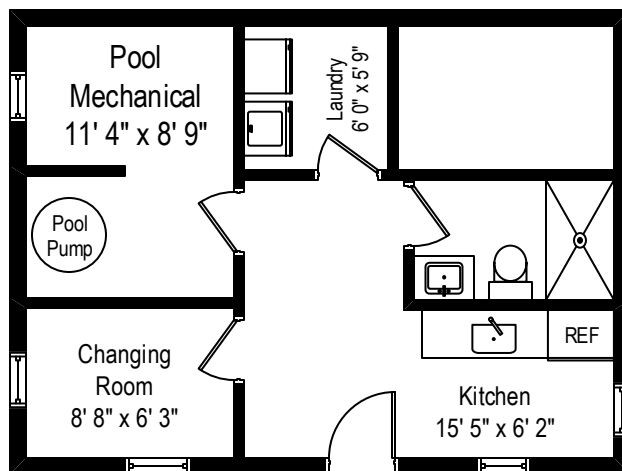

4100 Glendenning Road – Downers Grove, IL 60515

First Level

All dimensions are approximate. This plan is for marketing purposes only.

4100 Glendenning Road – Downers Grove, IL 60515

Second Level

4100 Glendenning Road – Downers Grove, IL 60515

Lower Level

4100 Glendenning Road – Downers Grove, IL 60515

Pool House