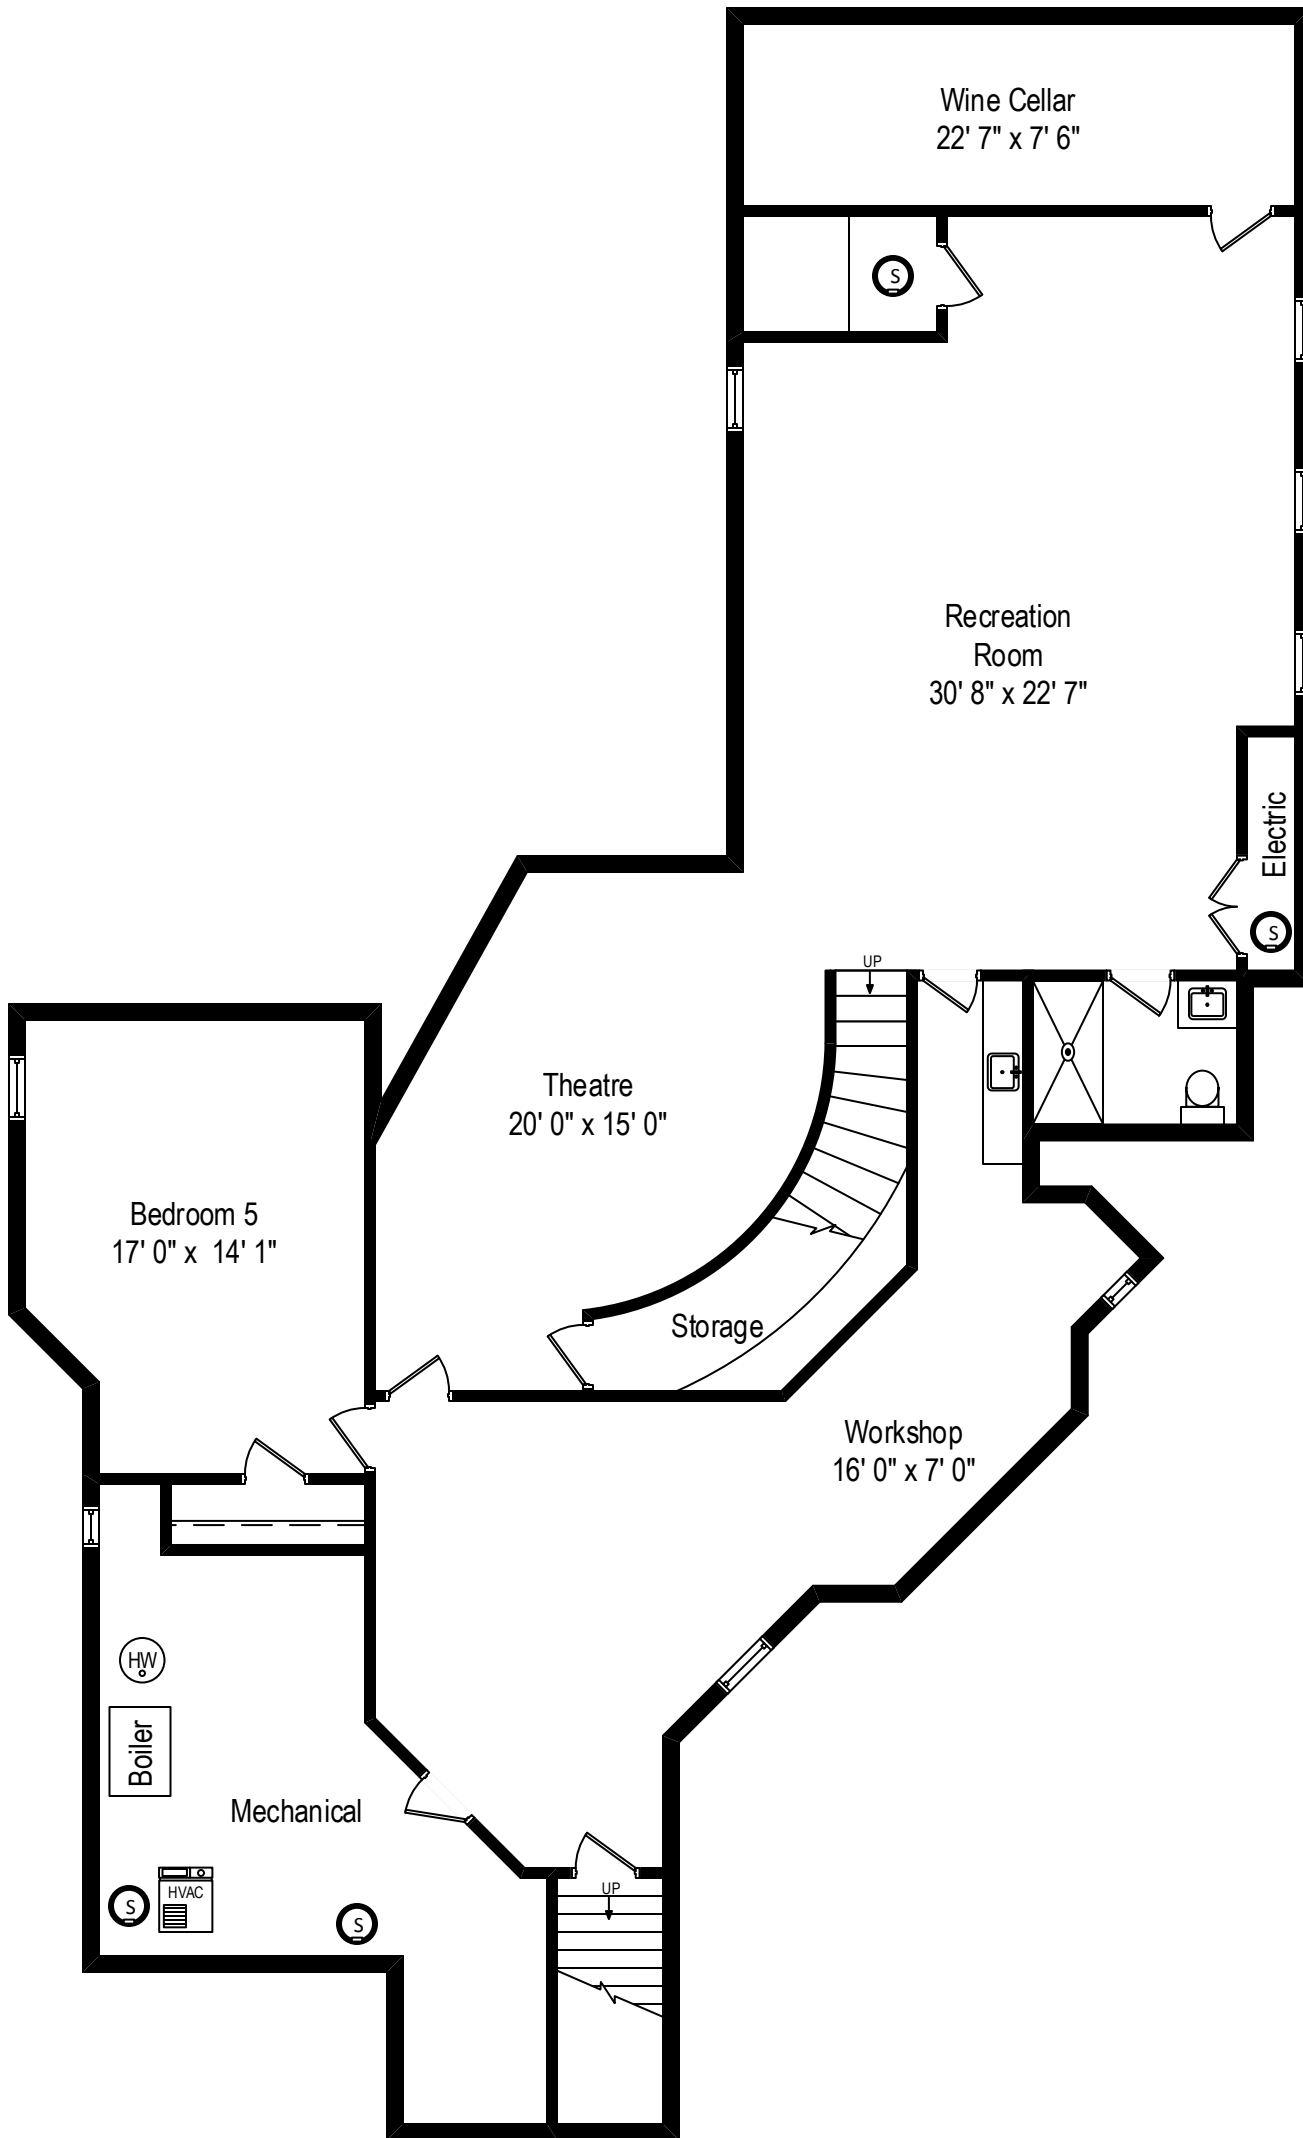

4100 Glendenning Road – Downers Grove, IL 60515

First Level

All dimensions are approximate. This plan is for marketing purposes only.

4100 Glendenning Road – Downers Grove, IL 60515

Second Level

4100 Glendenning Road – Downers Grove, IL 60515

Lower Level

4100 Glendenning Road – Downers Grove, IL 60515

Pool House