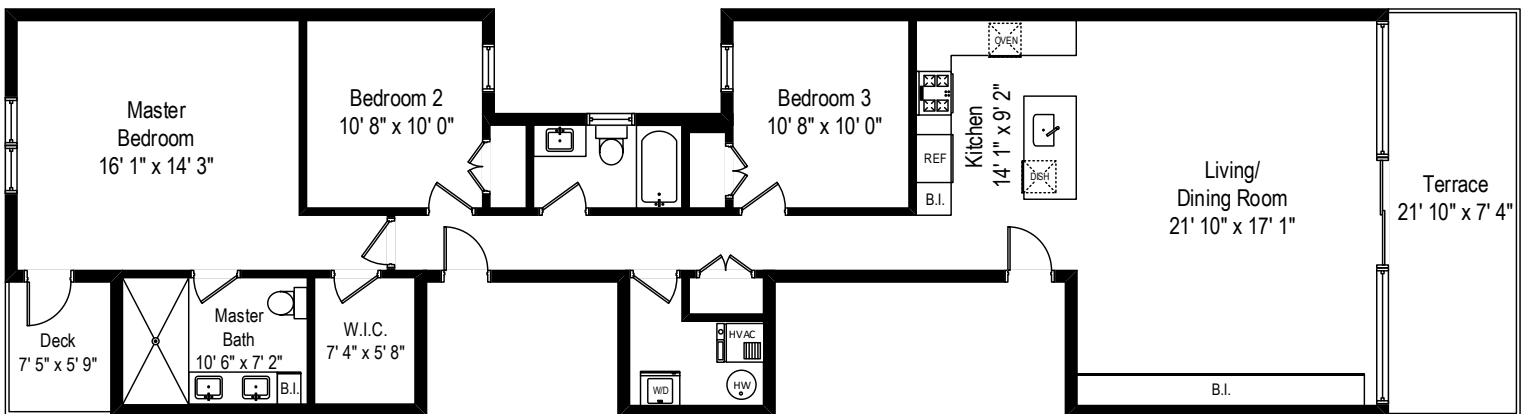

2515 W. Chicago Avenue – Chicago, IL 60622

Fourth Level

All dimensions are approximate. This plan is for marketing purposes only.

2515 W. Chicago Avenue – Chicago, IL 60622

Rooftop Level

All dimensions are approximate. This plan is for marketing purposes only.

Rooftop Level

Fourth Level

2515 W. Chicago Avenue – Chicago, IL 60622