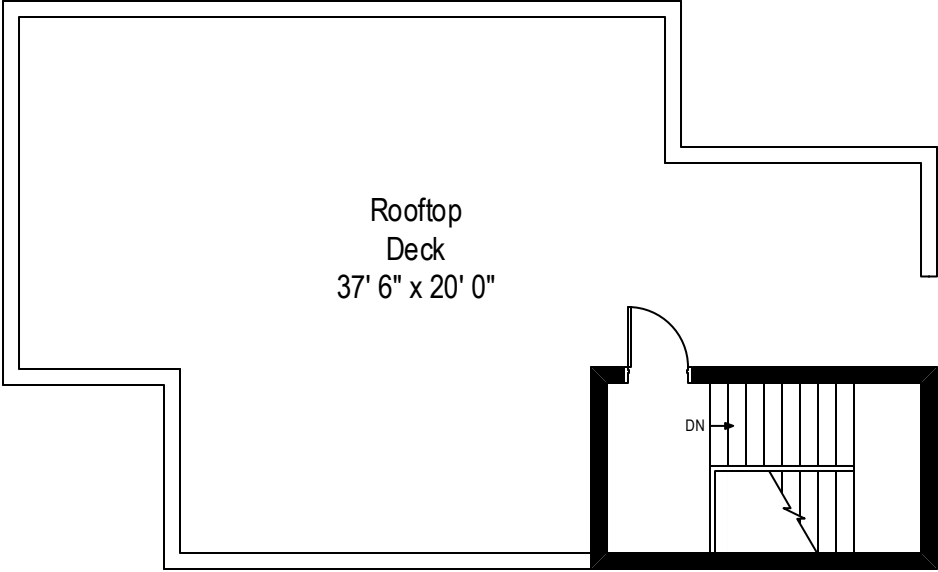

2515 W. Chicago Avenue – Chicago, IL 60622

Fourth Level

All dimensions are approximate. This plan is for marketing purposes only.

2515 W. Chicago Avenue – Chicago, IL 60622

Rooftop Level

All dimensions are approximate. This plan is for marketing purposes only.

Rooftop Level

Fourth Level

2515 W. Chicago Avenue – Chicago, IL 60622