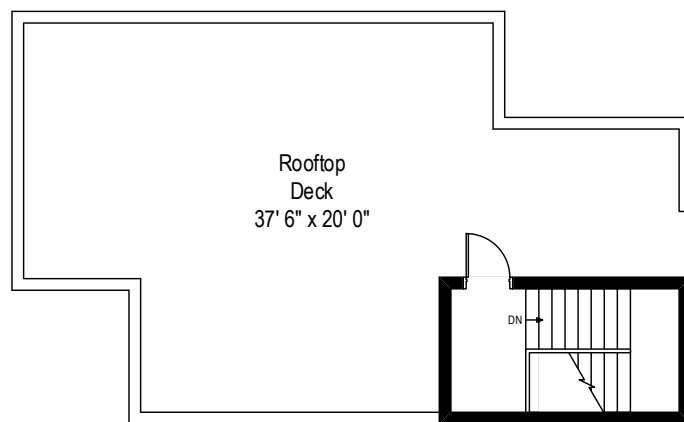

Rooftop Level