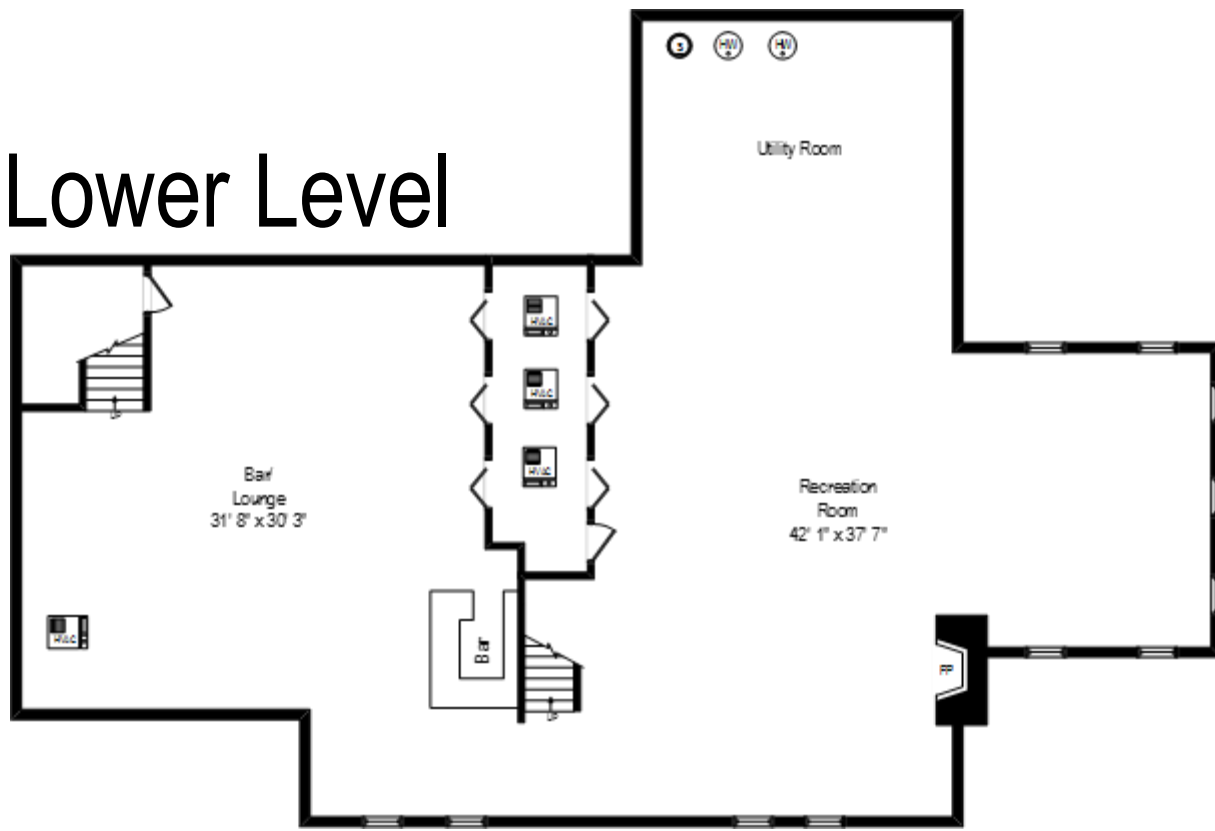

Lower Level

19 Wescott Lane – South Barrington, IL 60010