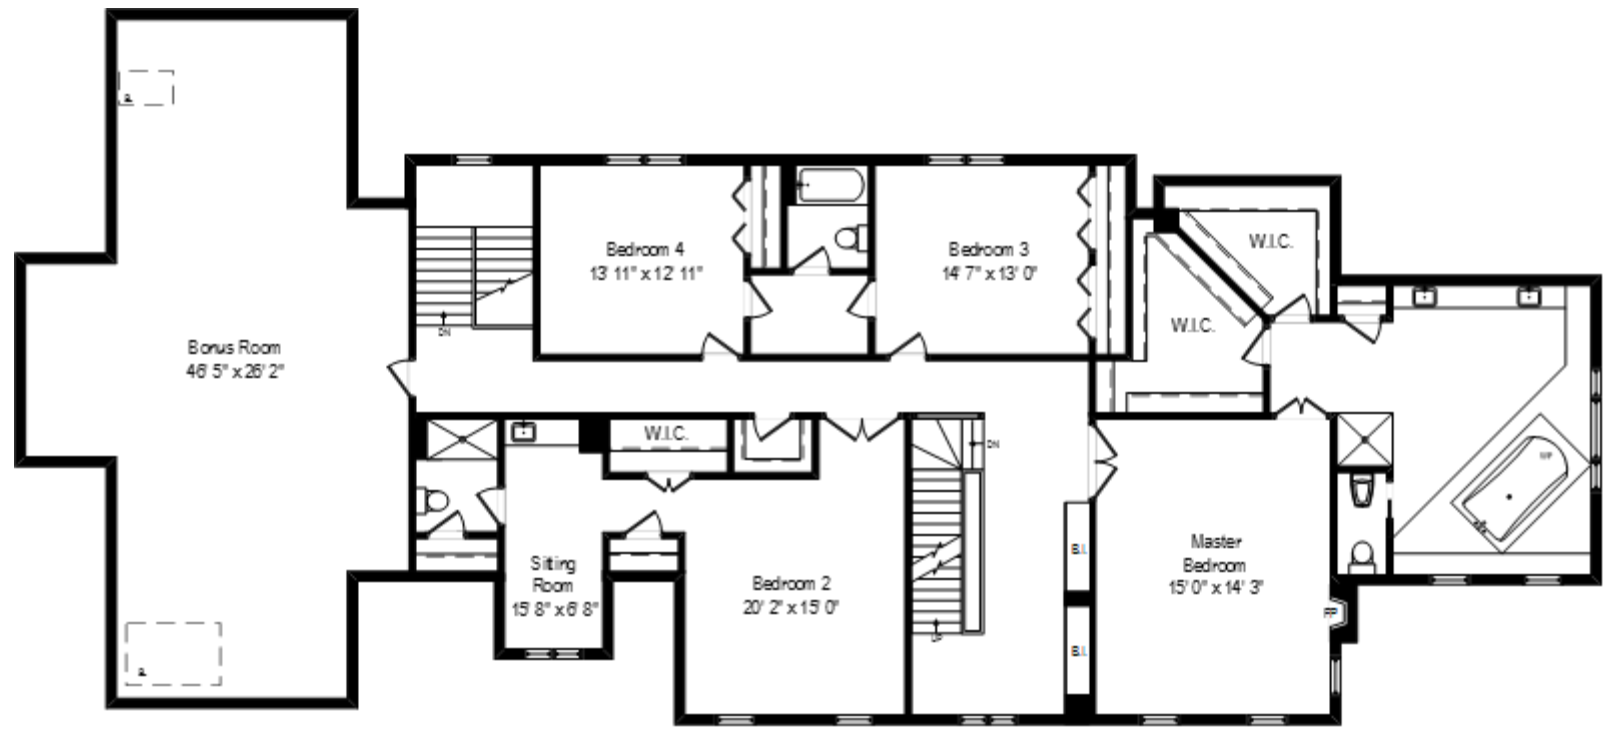

Second Level