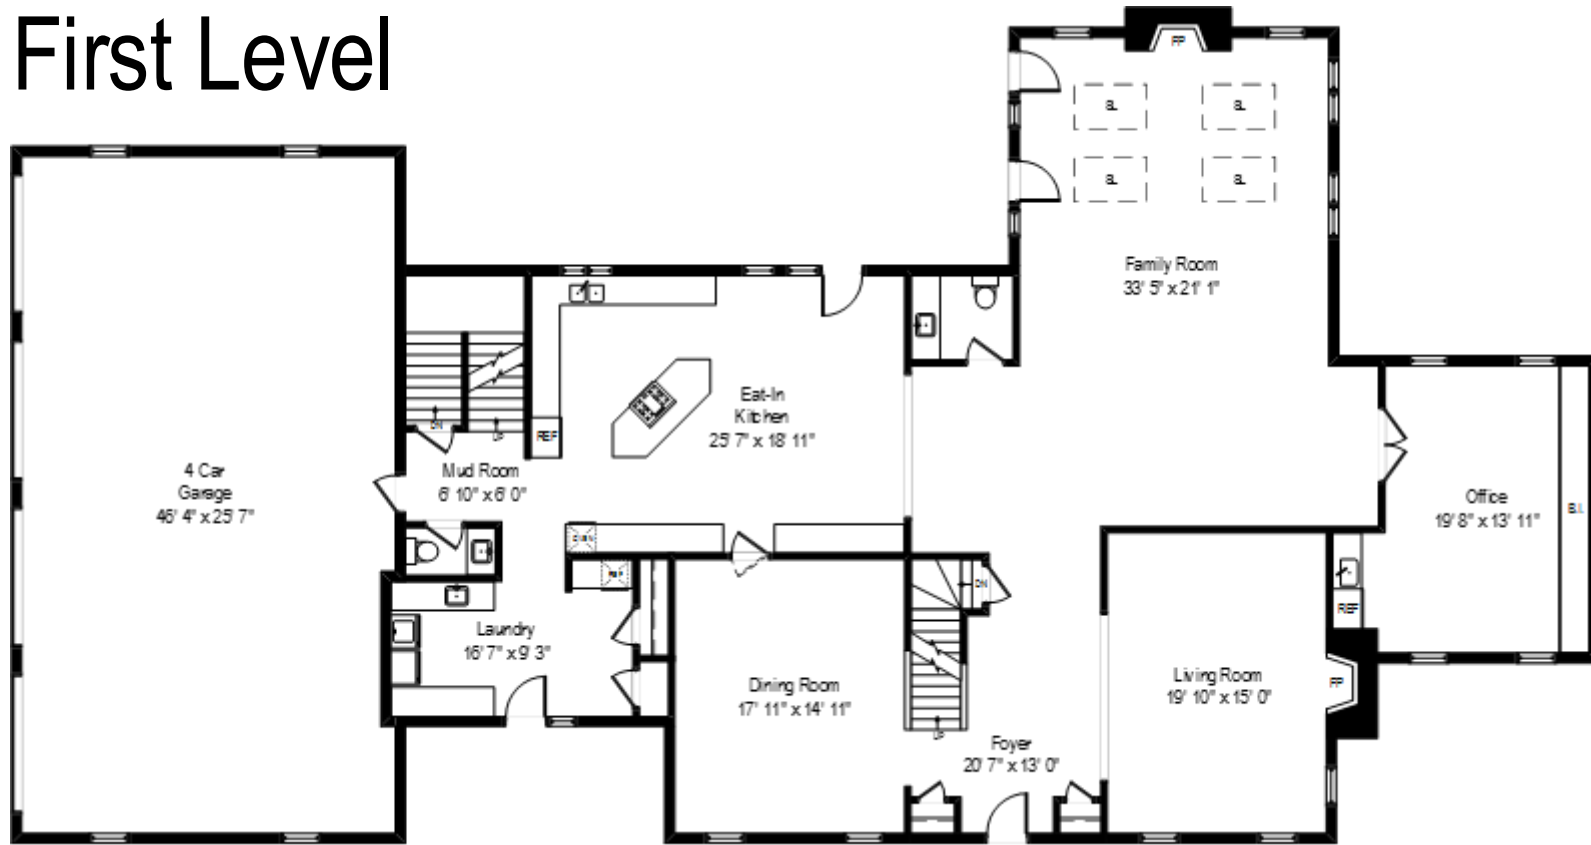

19 Wescott Lane – South Barrington, IL 60010

First Level

All dimensions are approximate. This plan is for marketing purposes only.

19 Wescott Lane – South Barrington, IL 60010

Second Level

All dimensions are approximate. This plan is for marketing purposes only.

19 Wescott Lane – South Barrington, IL 60010

Third Level

19 Wescott Lane – South Barrington, IL 60010

Lower Level

All dimensions are approximate. This plan is for marketing purposes only.

# First Level

# Third Level