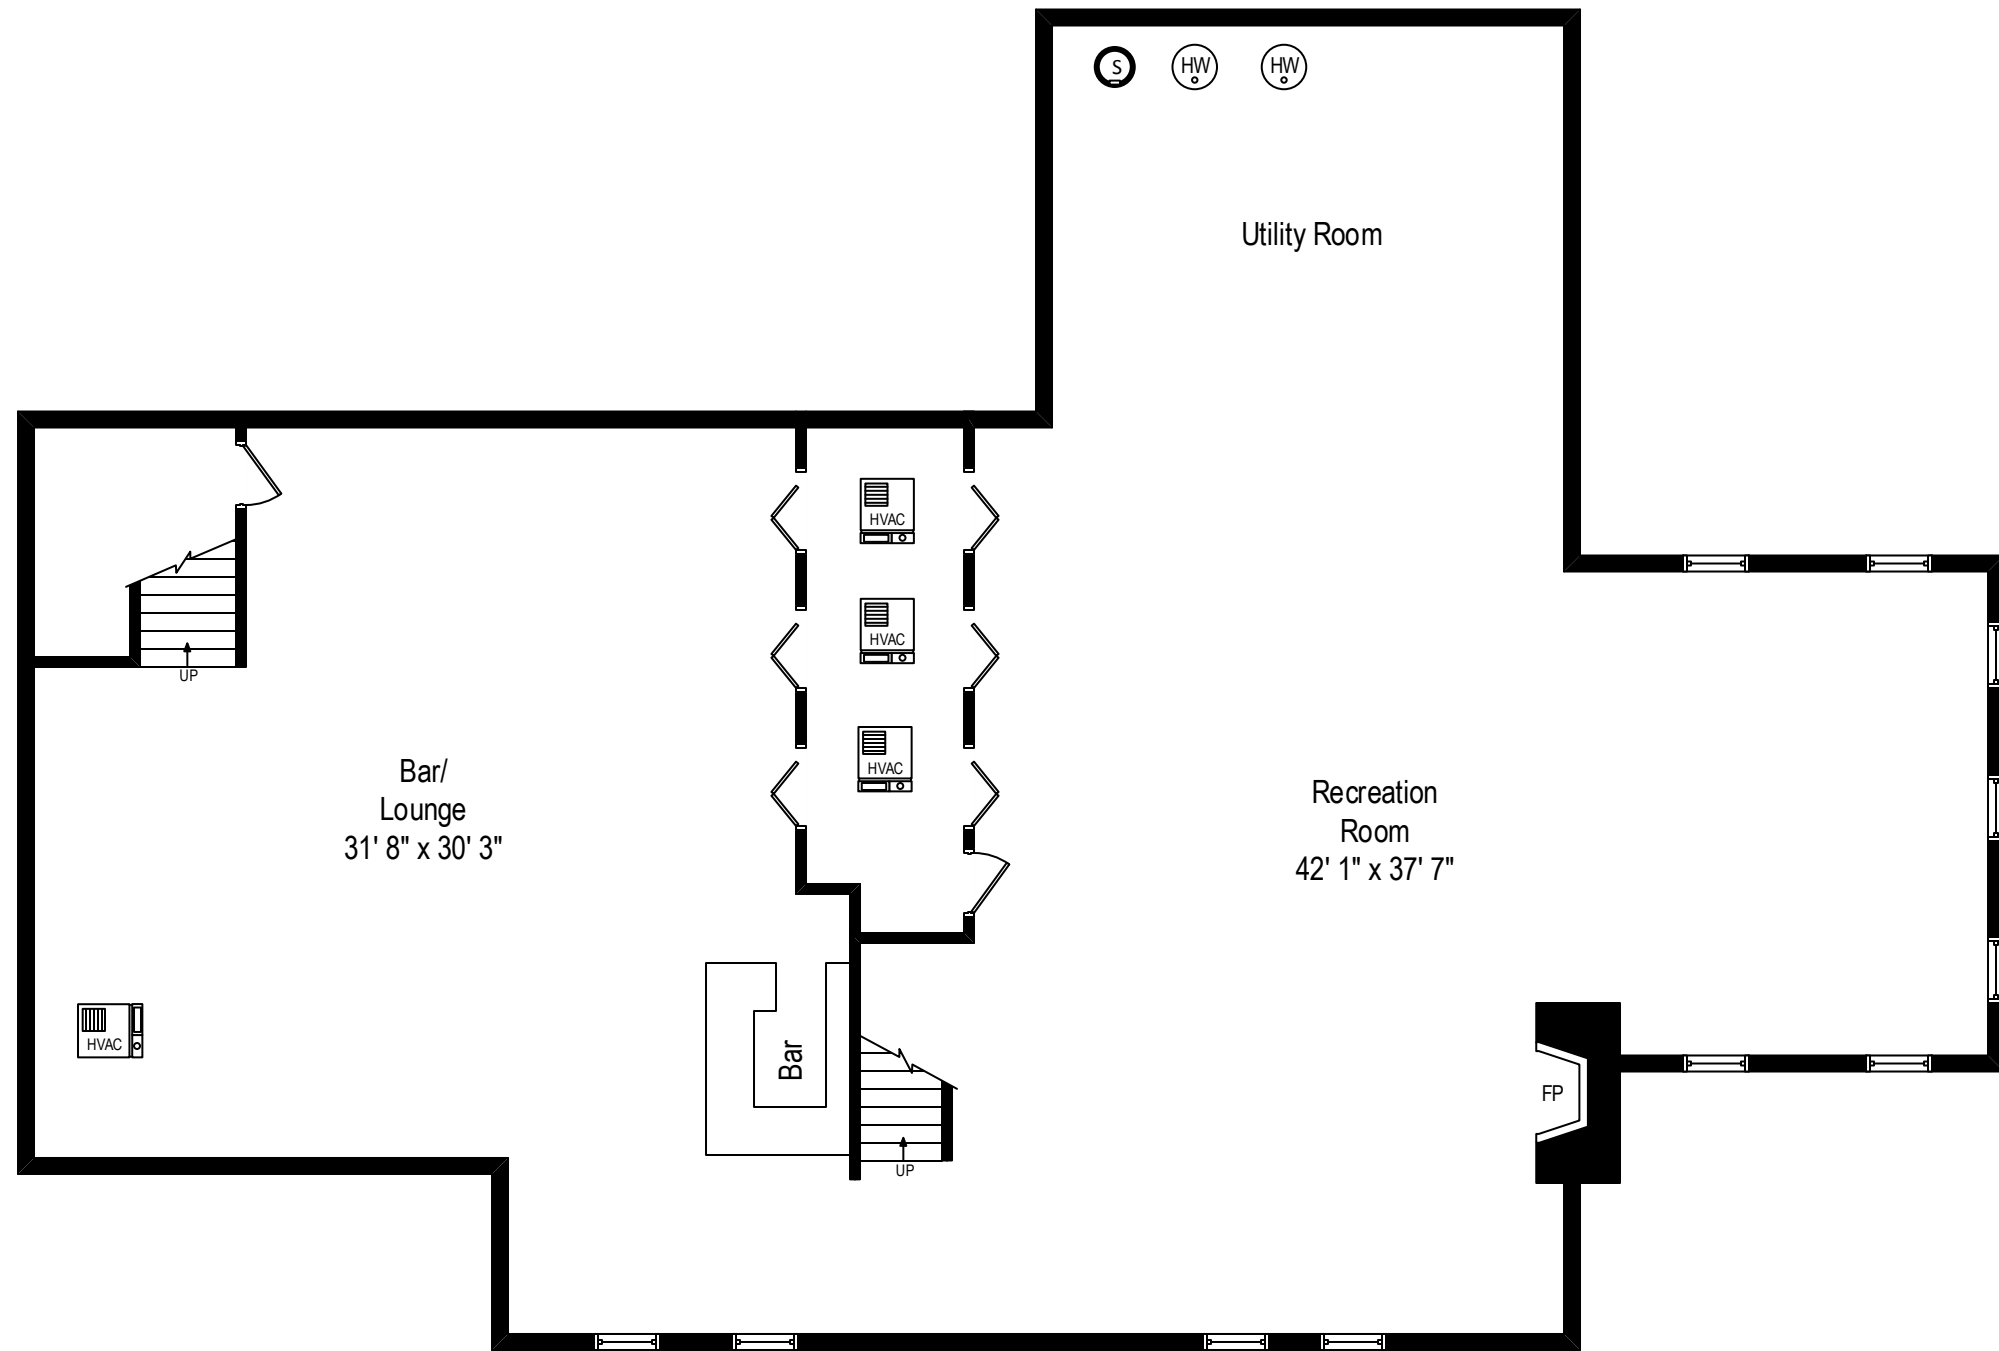

19 Wescott Lane – South Barrington, IL 60010

First Level

All dimensions are approximate. This plan is for marketing purposes only.

19 Wescott Lane – South Barrington, IL 60010

Second Level

All dimensions are approximate. This plan is for marketing purposes only.

19 Wescott Lane – South Barrington, IL 60010

Third Level

19 Wescott Lane – South Barrington, IL 60010

Lower Level

All dimensions are approximate. This plan is for marketing purposes only.