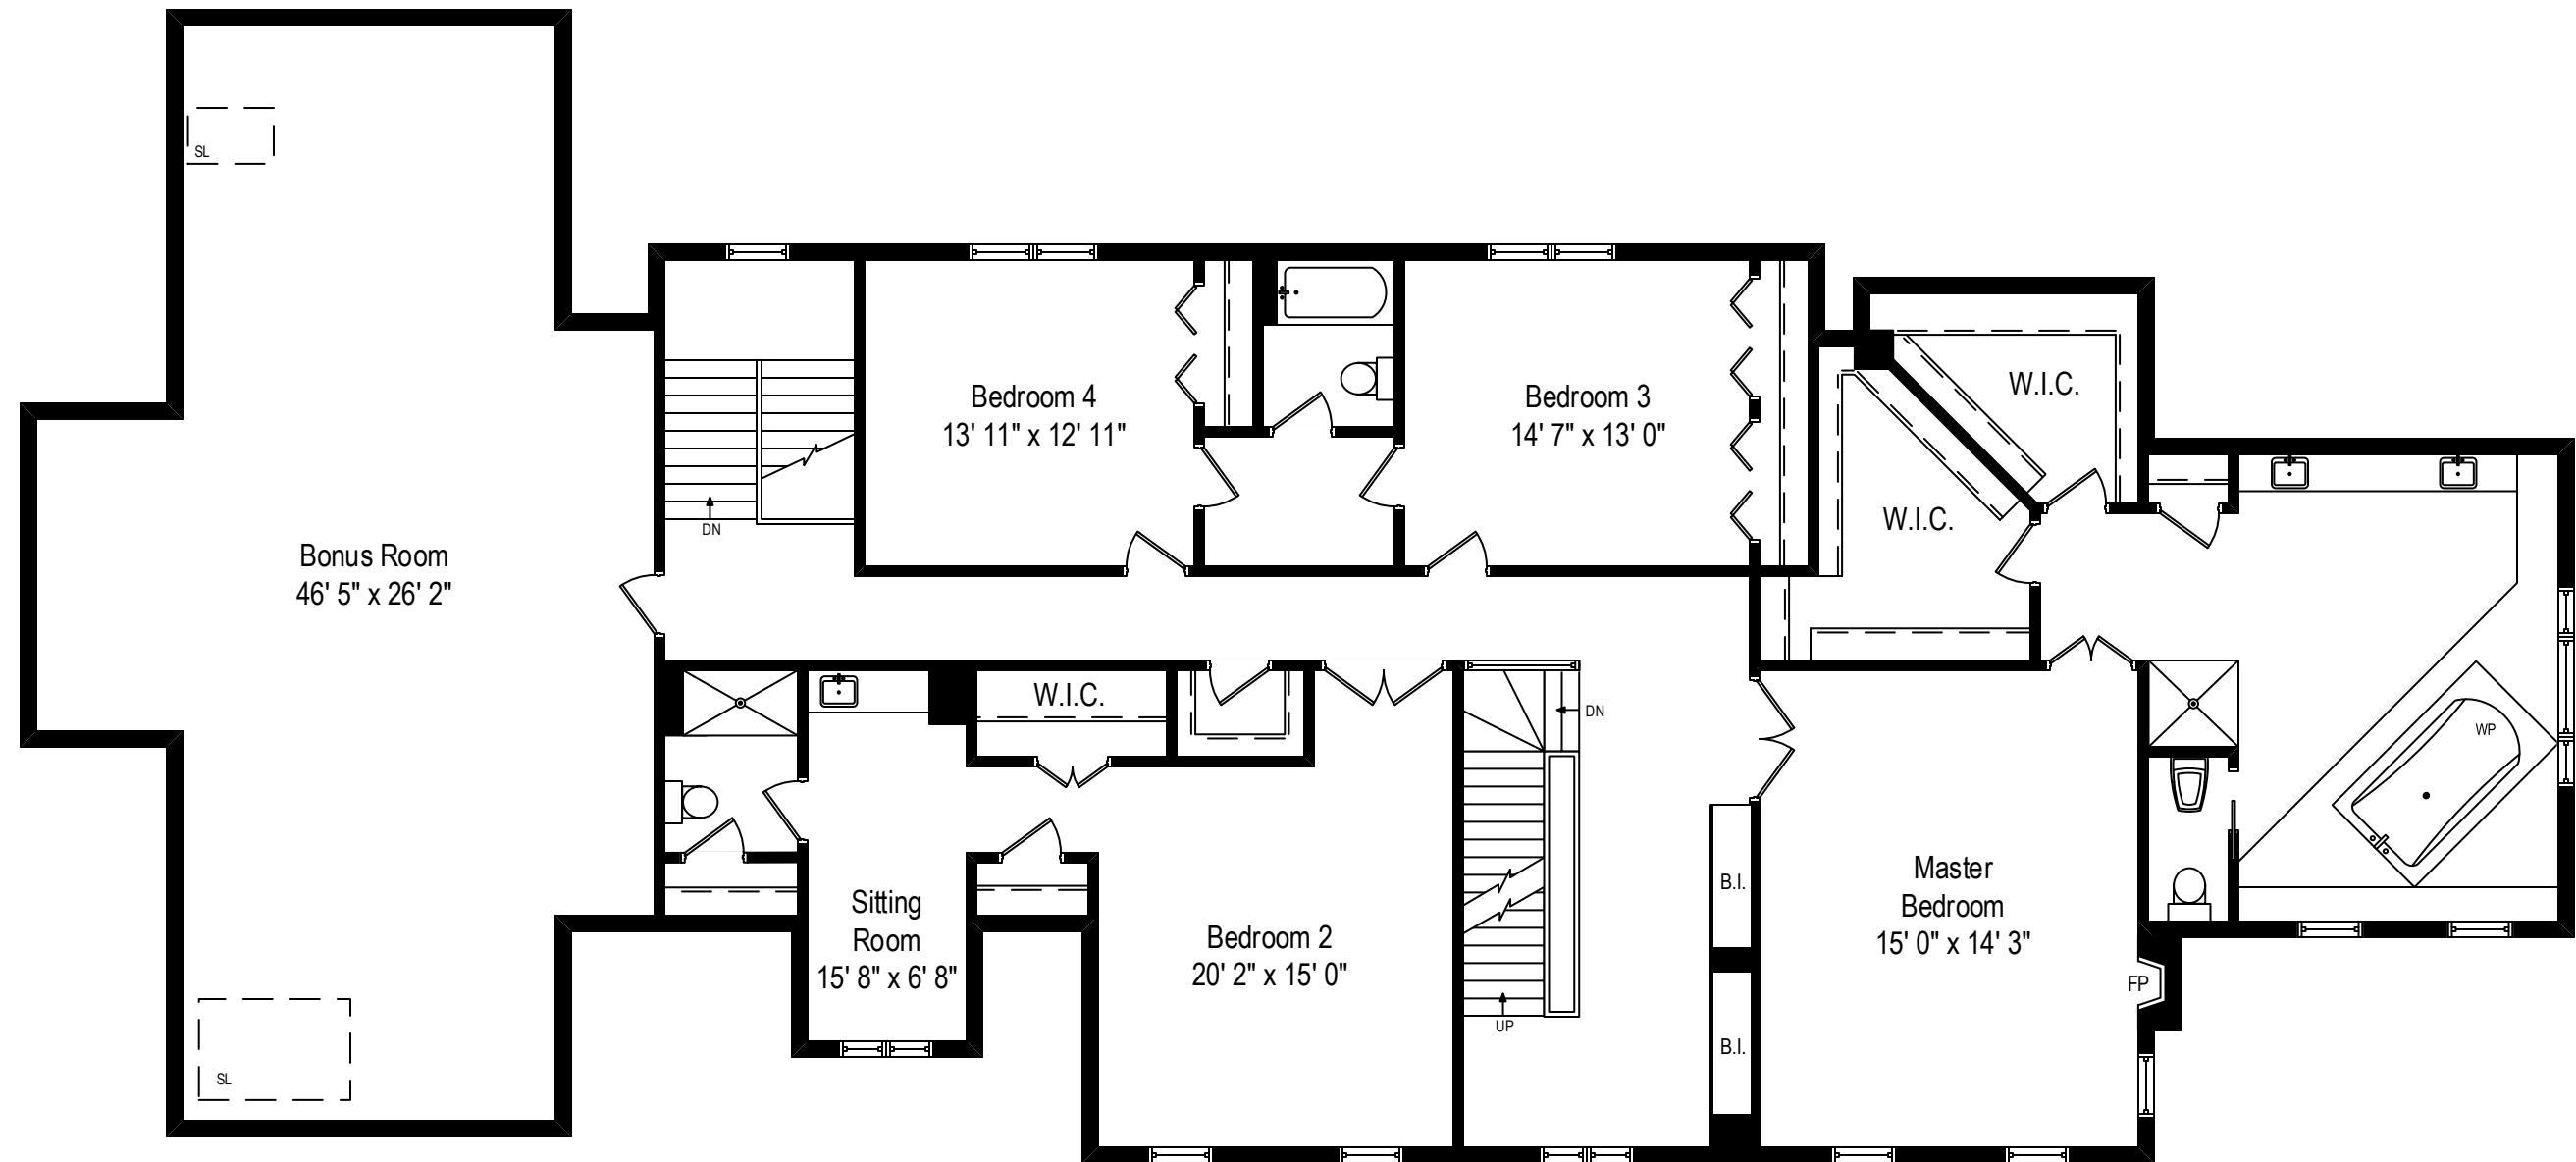

19 Wescott Lane – South Barrington, IL 60010

First Level

All dimensions are approximate. This plan is for marketing purposes only.

19 Wescott Lane – South Barrington, IL 60010

Second Level

All dimensions are approximate. This plan is for marketing purposes only.

19 Wescott Lane – South Barrington, IL 60010

Third Level

19 Wescott Lane – South Barrington, IL 60010

Lower Level

All dimensions are approximate. This plan is for marketing purposes only.

# First Level

# Third Level