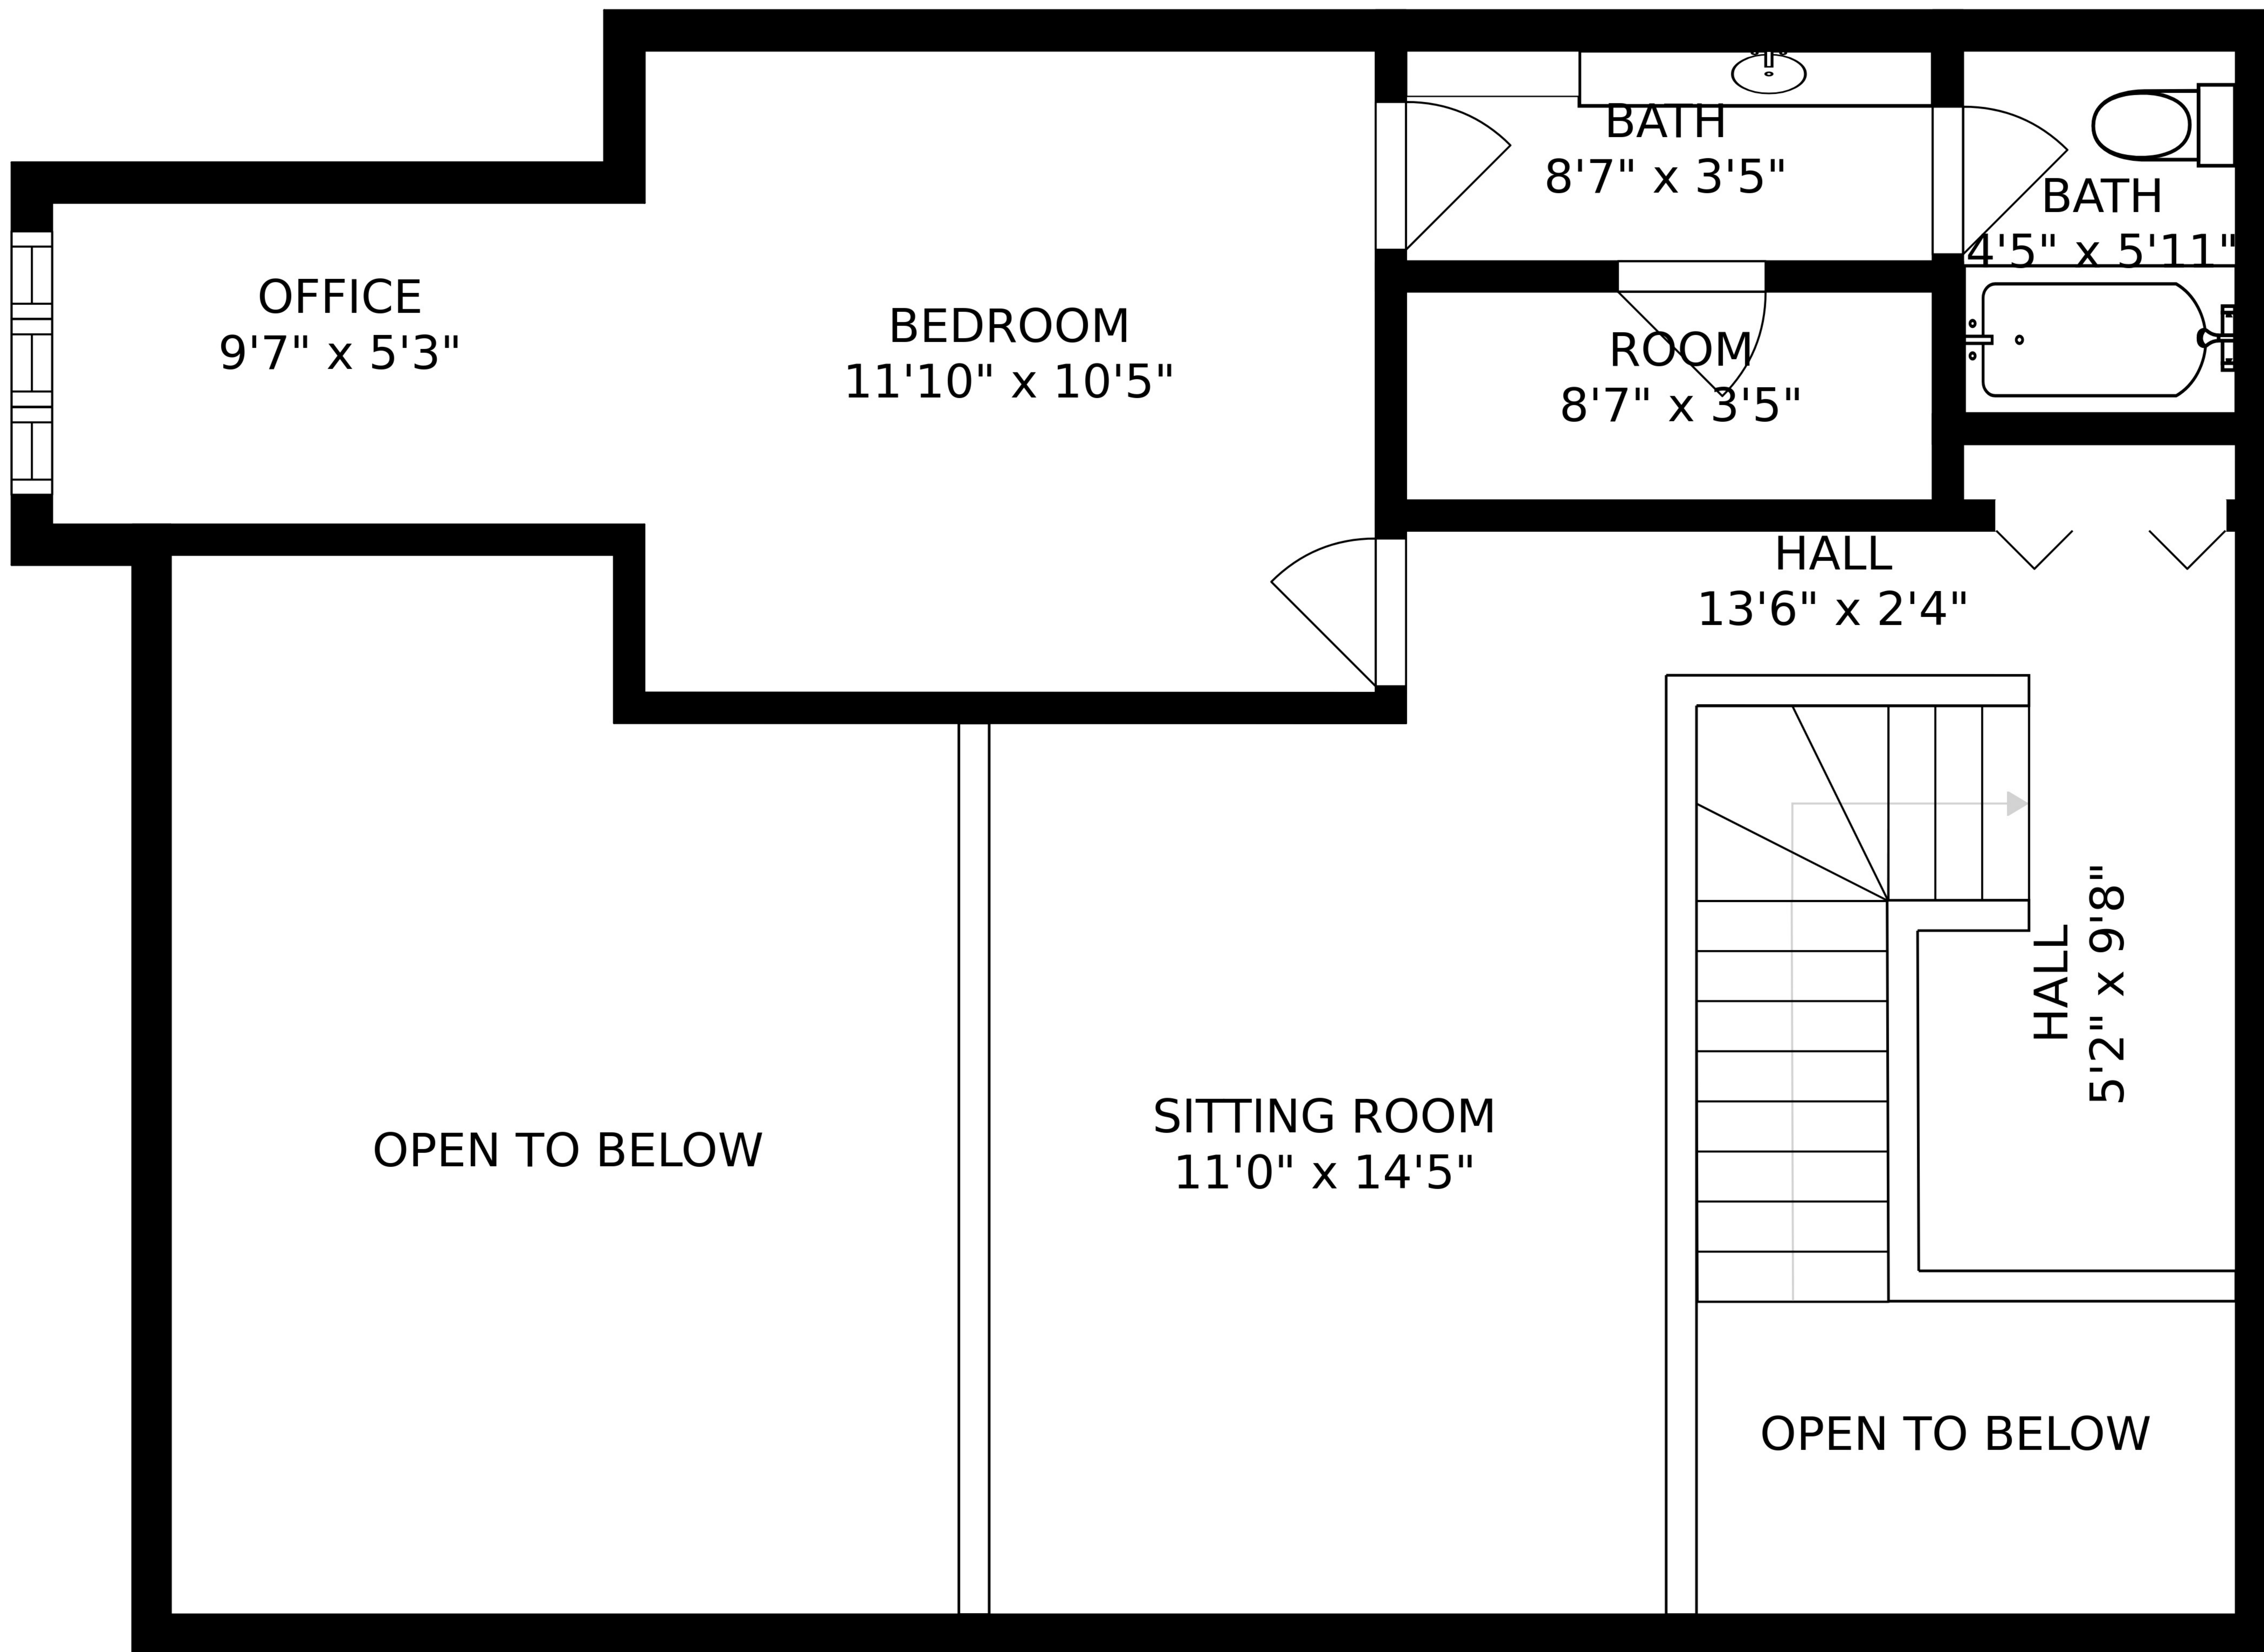

SIZES AND DIMENSIONS ARE APPROXIMATE, ACTUAL MAY VARY.

SIZES AND DIMENSIONS ARE APPROXIMATE, ACTUAL MAY VARY.

SIZES AND DIMENSIONS ARE APPROXIMATE, ACTUAL MAY VARY.

RECREATION ROOM  
26'8" x 13'6"

WET BAR  
11'3" x 10'11"

BILLIARD ROOM  
21'7" x 10'11"

STORAGE  
14'8" x 11'8"

STORAGE  
9'10" x 4'8"

BATH  
6'9" x 5'9"