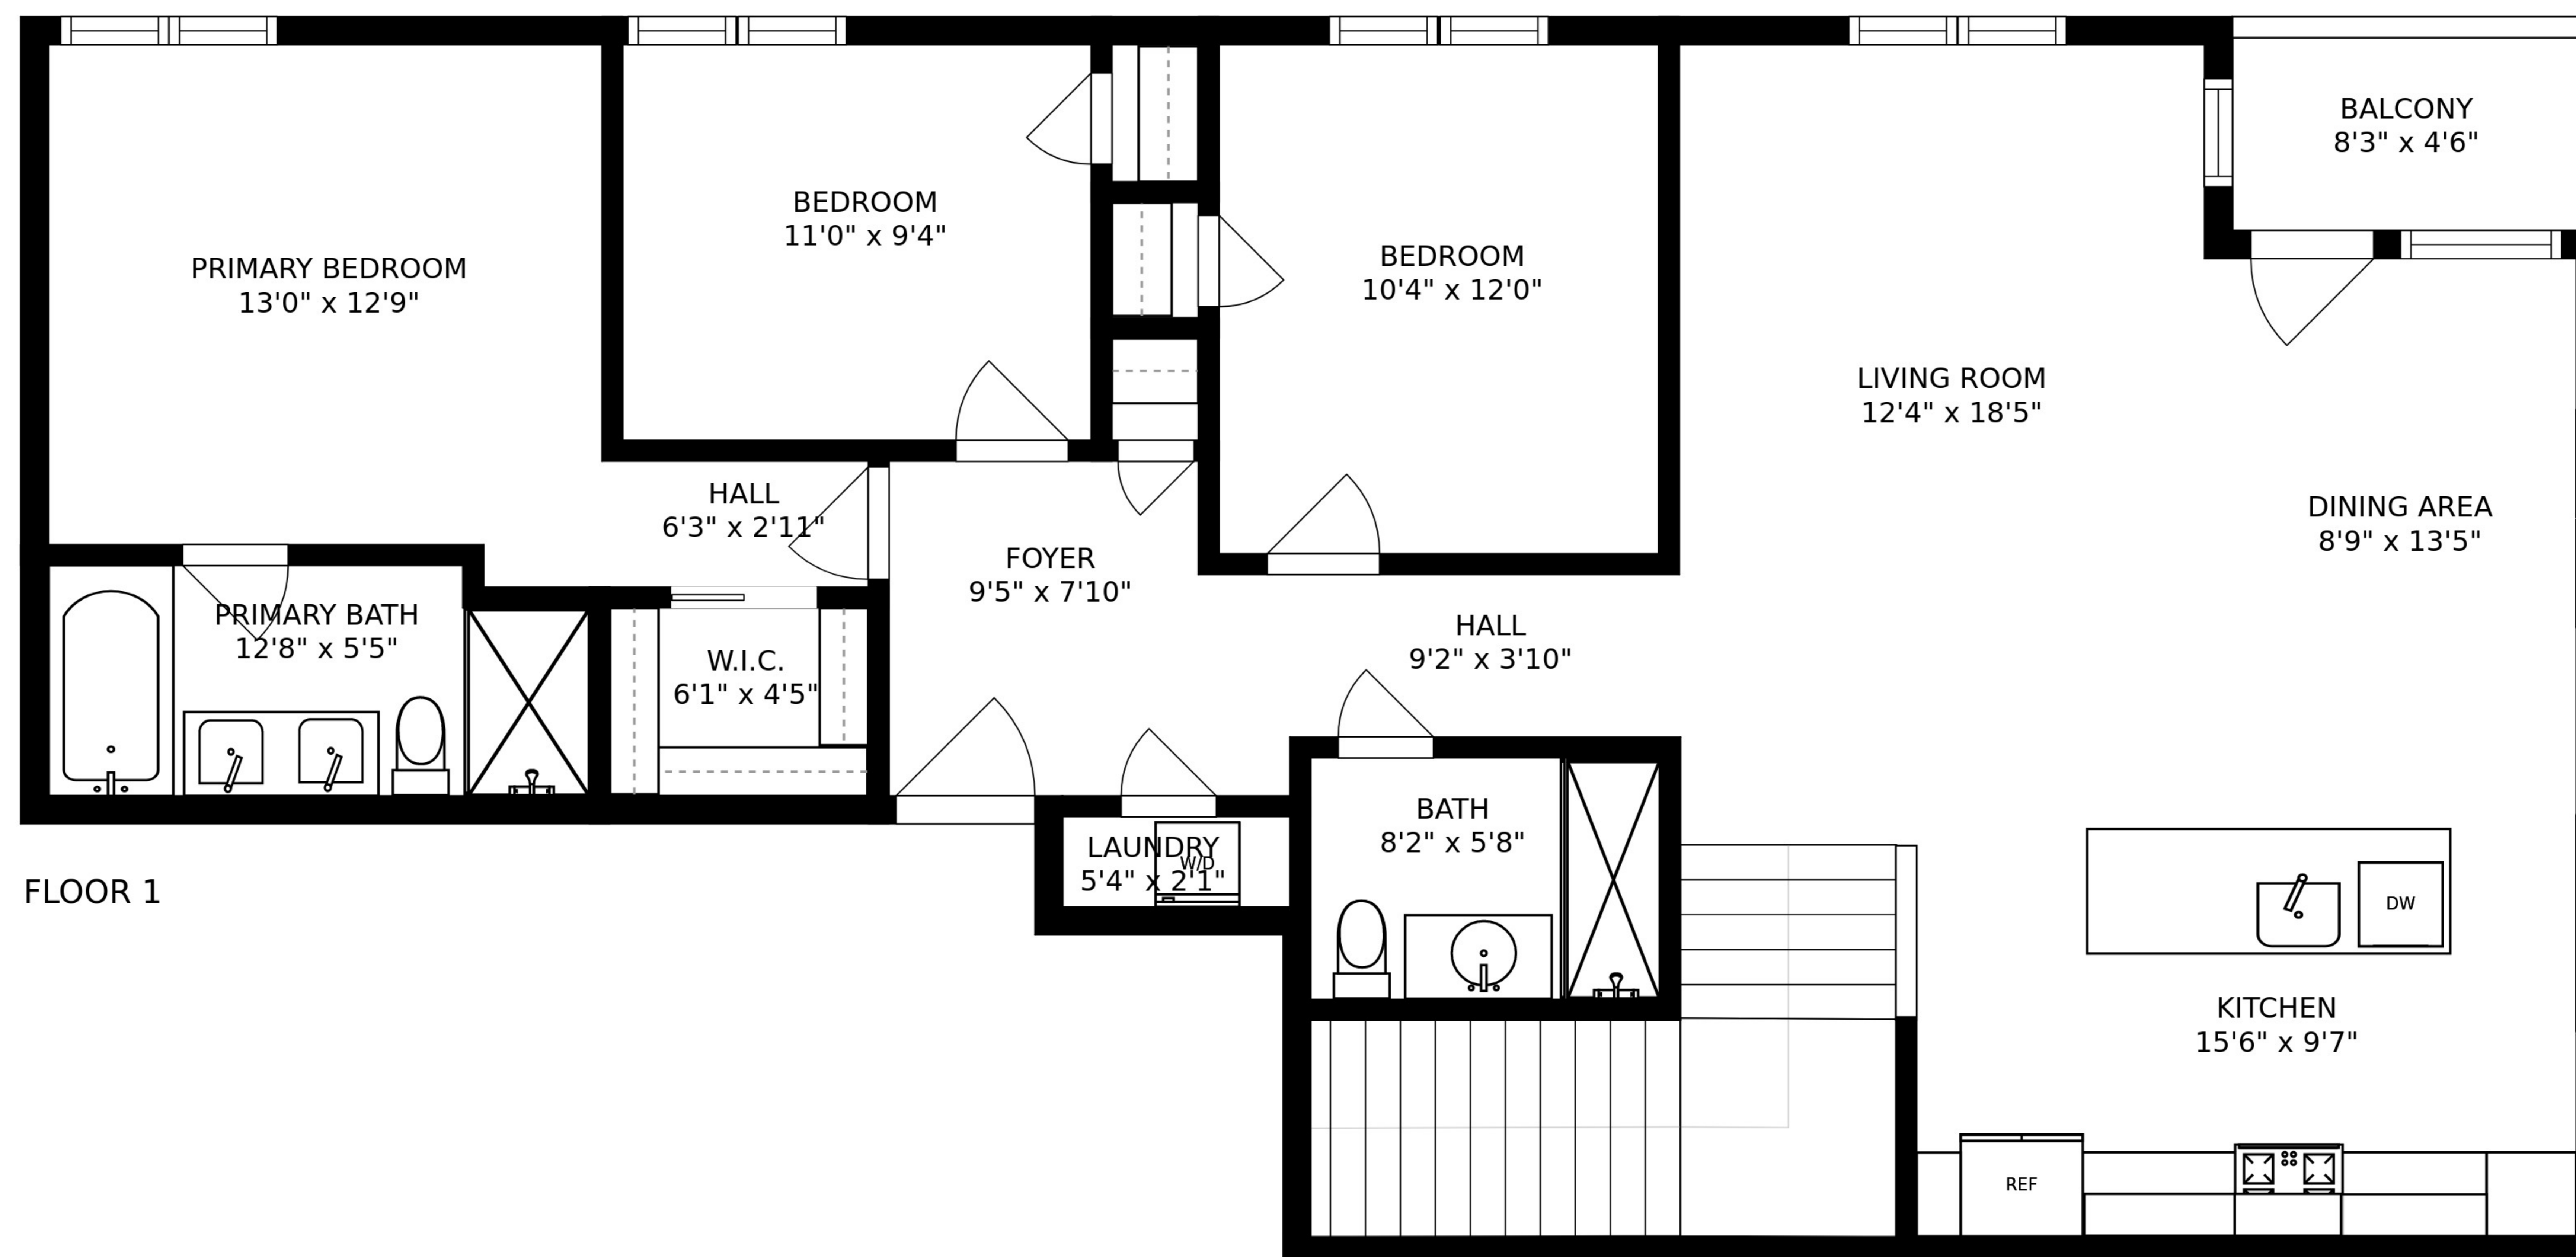

FLOOR 2

FLOOR 1

DW

ROOF-TOP DECK
35'11" x 24'10"

GYM
13'10" x 10'5"