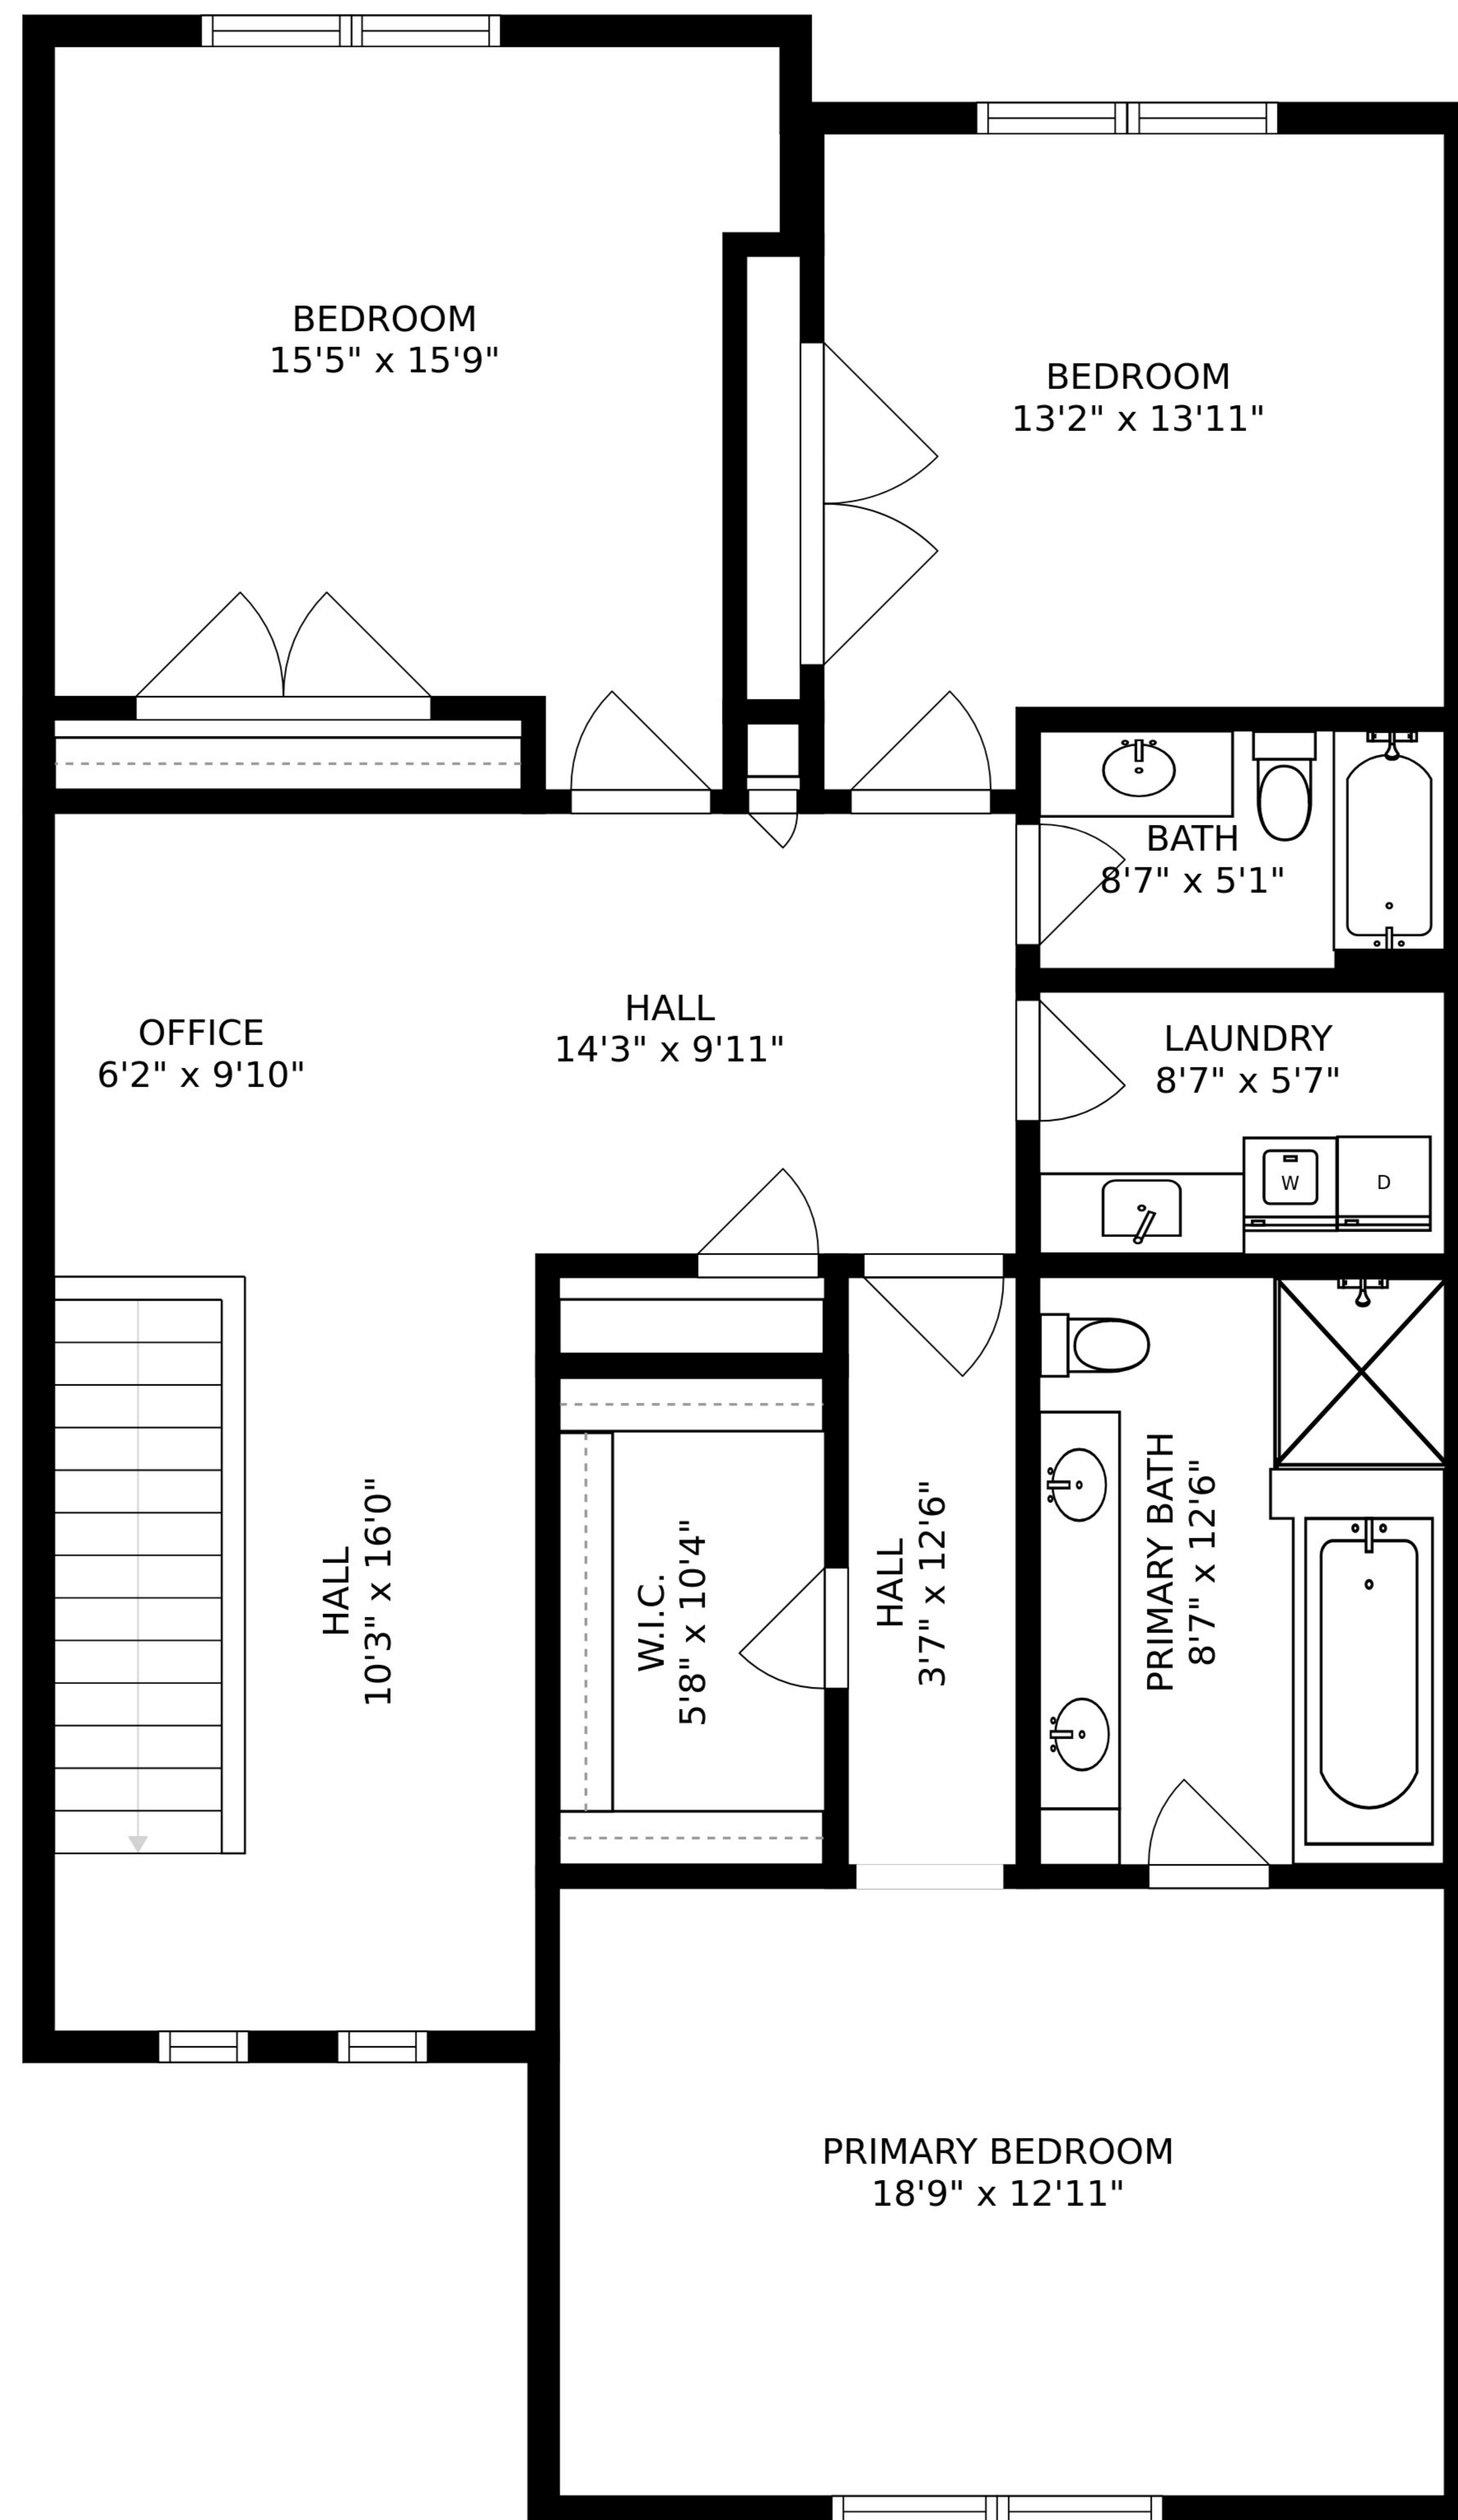

SIZES AND DIMENSIONS ARE APPROXIMATE, ACTUAL MAY VARY.

SIZES AND DIMENSIONS ARE APPROXIMATE, ACTUAL MAY VARY.

SIZES AND DIMENSIONS ARE APPROXIMATE, ACTUAL MAY VARY.

RECREATION ROOM
29'6" x 25'4"

ELECTRICAL ROOM
18'7" x 17'10"

OFFICE
5'0" x 5'2"

BATH
4'11" x 5'2"