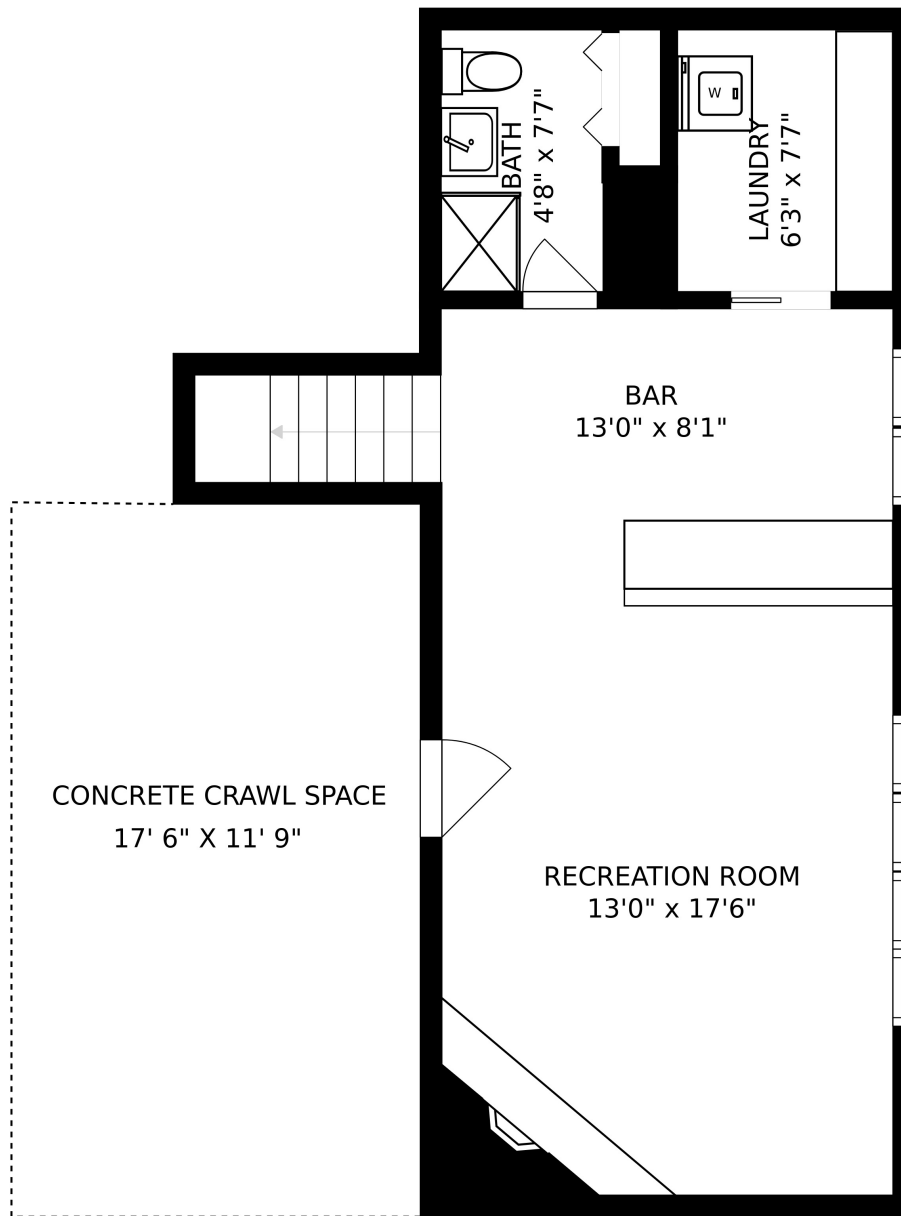

SIZES AND DIMENSIONS ARE APPROXIMATE, ACTUAL MAY VARY.

PRIMARY BEDROOM  
15'5" x 20'0"

BATH  
8'0" x 7'2"

W.I.C.  
8'0" x 5'6"

SIZES AND DIMENSIONS ARE APPROXIMATE, ACTUAL MAY VARY.

SIZES AND DIMENSIONS ARE APPROXIMATE, ACTUAL MAY VARY.

SIZES AND DIMENSIONS ARE APPROXIMATE, ACTUAL MAY VARY.