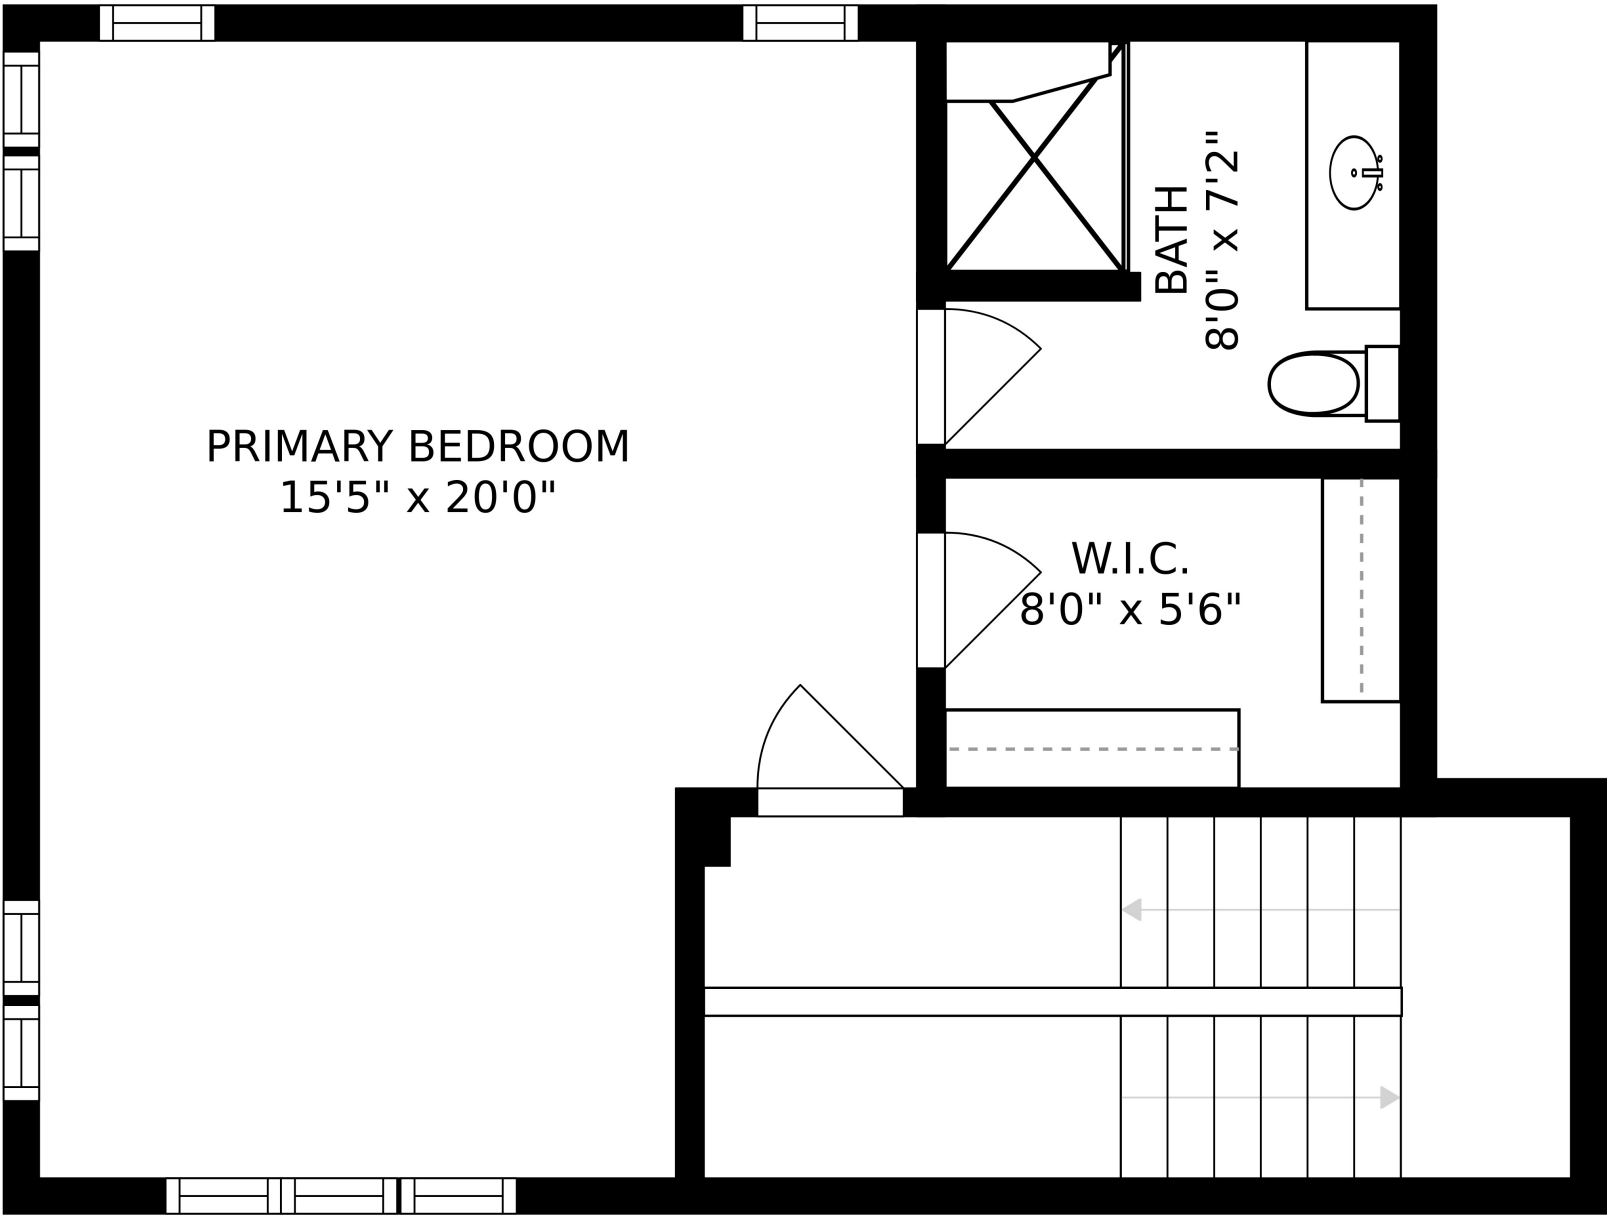

SIZES AND DIMENSIONS ARE APPROXIMATE, ACTUAL MAY VARY.

PRIMARY BEDROOM  
15'5" x 20'0"

BATH  
8'0" x 7'2"

W.I.C.  
8'0" x 5'6"

SIZES AND DIMENSIONS ARE APPROXIMATE, ACTUAL MAY VARY.

SIZES AND DIMENSIONS ARE APPROXIMATE, ACTUAL MAY VARY.

SIZES AND DIMENSIONS ARE APPROXIMATE, ACTUAL MAY VARY.