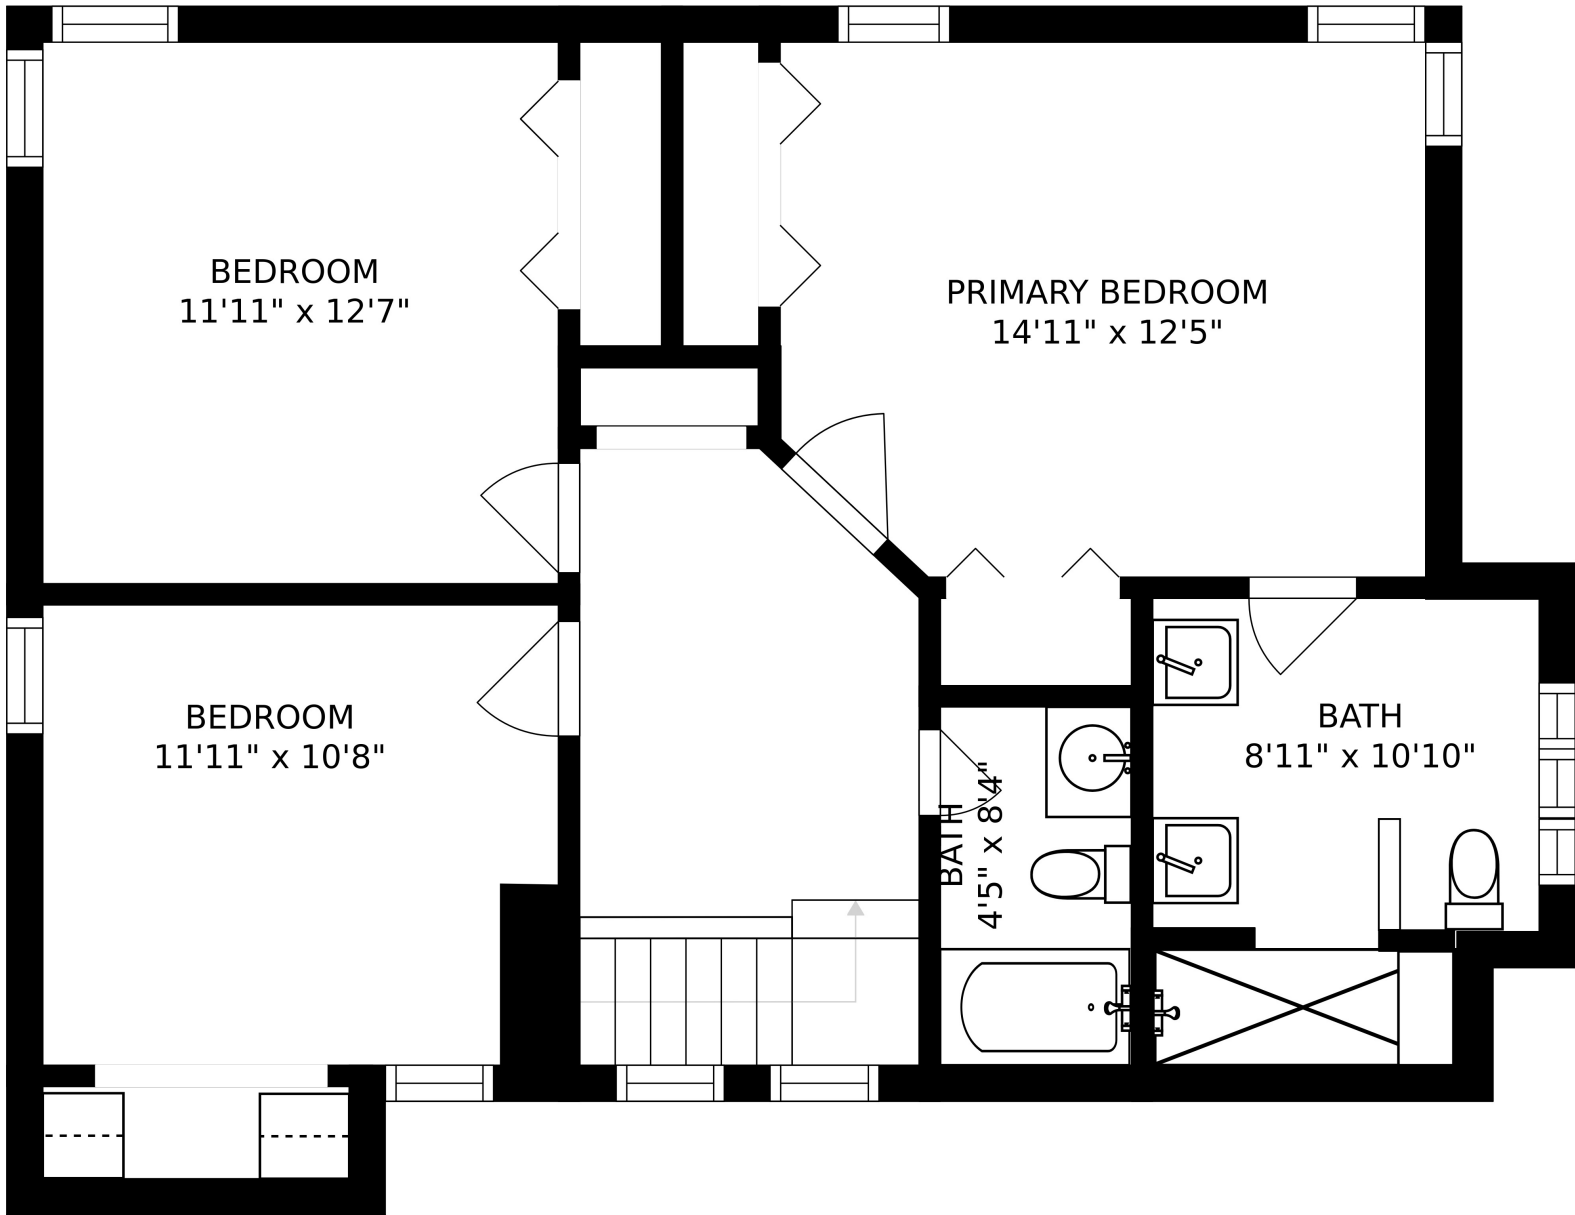

SIZES AND DIMENSIONS ARE APPROXIMATE, ACTUAL MAY VARY.

SIZES AND DIMENSIONS ARE APPROXIMATE, ACTUAL MAY VARY.

SIZES AND DIMENSIONS ARE APPROXIMATE, ACTUAL MAY VARY.

STORAGE  
18'4" x 16'10"

BEDROOM  
13'2" x 8'5"

SITTING ROOM  
26'7" x 12'11"

STORAGE  
5'7" x 6'4"

SIZES AND DIMENSIONS ARE APPROXIMATE, ACTUAL MAY VARY.