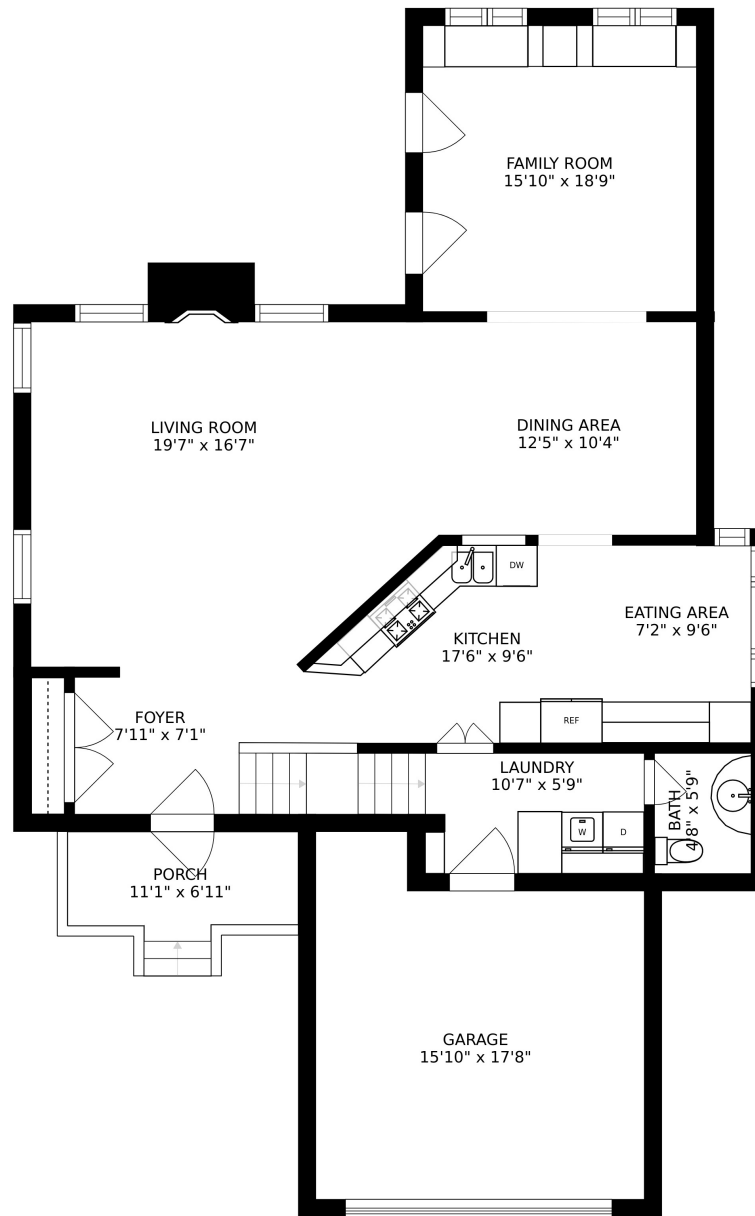

SIZES AND DIMENSIONS ARE APPROXIMATE, ACTUAL MAY VARY.

SIZES AND DIMENSIONS ARE APPROXIMATE, ACTUAL MAY VARY.

SIZES AND DIMENSIONS ARE APPROXIMATE, ACTUAL MAY VARY.

STORAGE  
18'4" x 16'10"

BEDROOM  
13'2" x 8'5"

SITTING ROOM  
26'7" x 12'11"

STORAGE  
5'7" x 6'4"

SIZES AND DIMENSIONS ARE APPROXIMATE, ACTUAL MAY VARY.