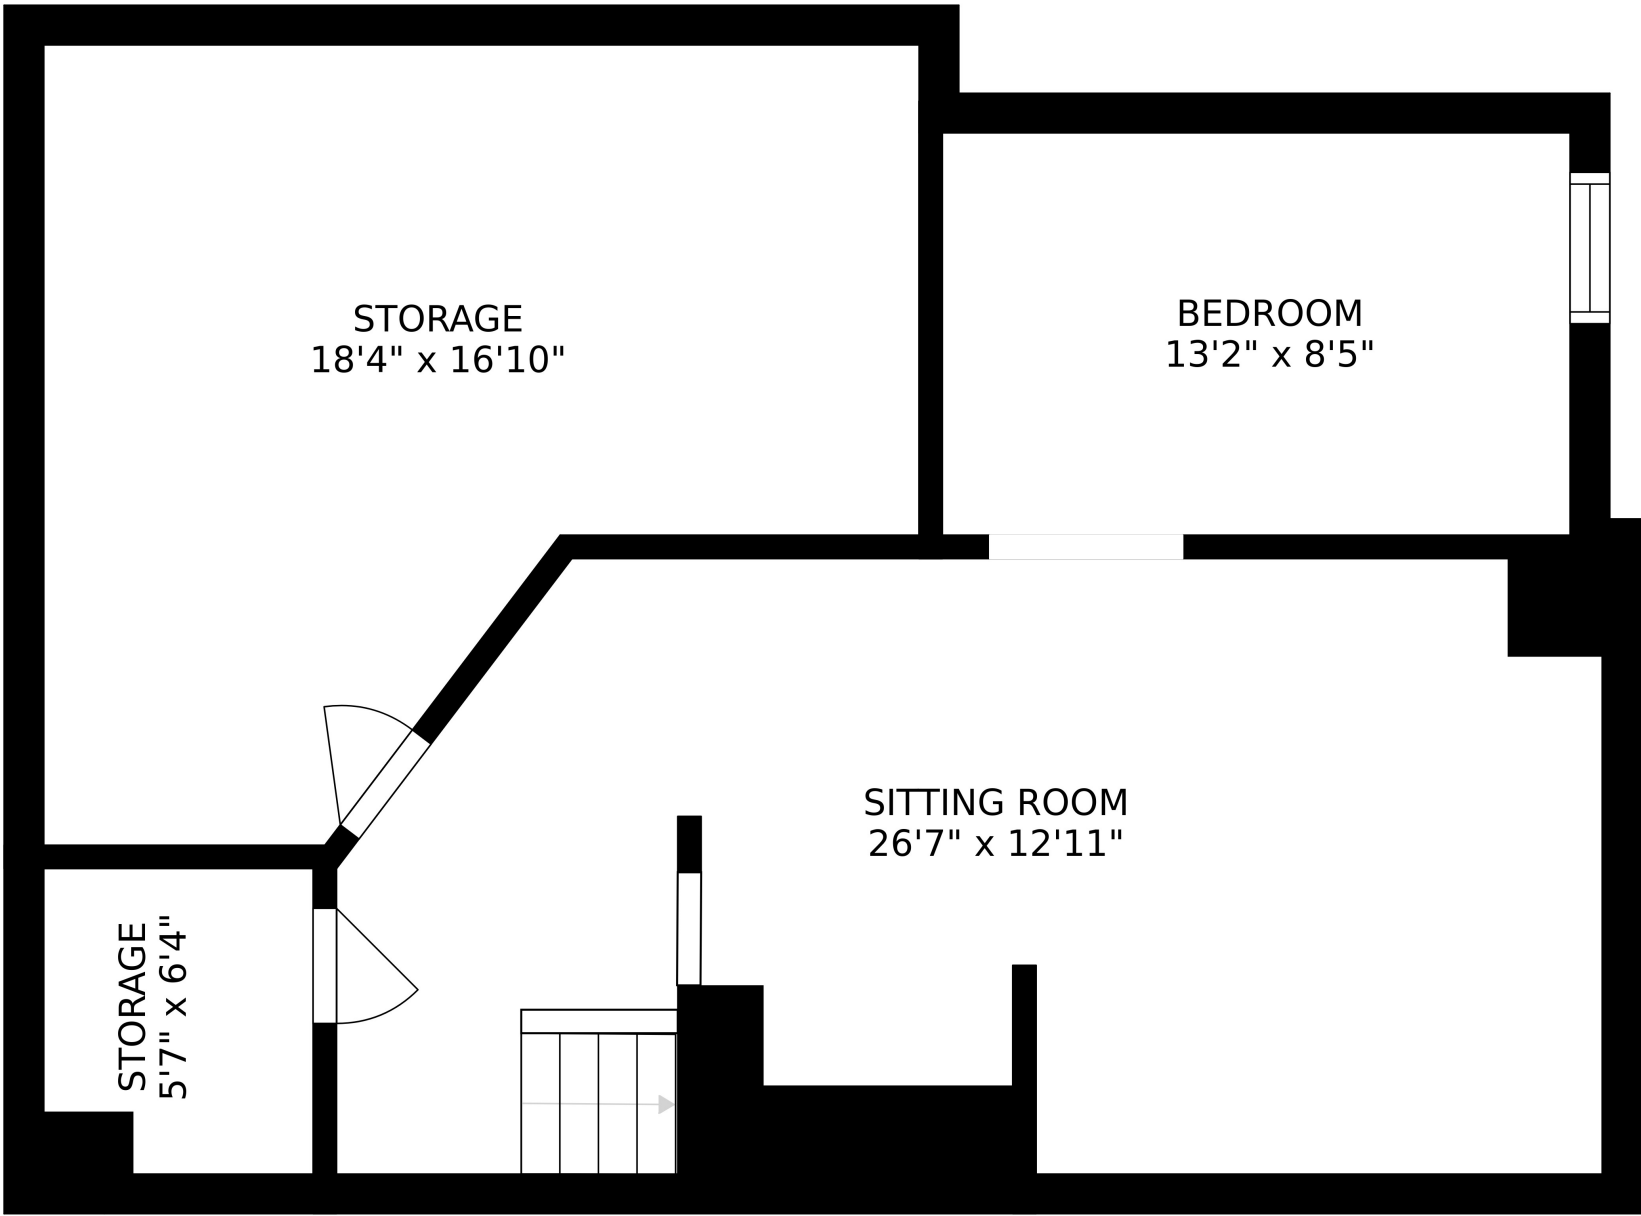

SIZES AND DIMENSIONS ARE APPROXIMATE, ACTUAL MAY VARY.

SIZES AND DIMENSIONS ARE APPROXIMATE, ACTUAL MAY VARY.

SIZES AND DIMENSIONS ARE APPROXIMATE, ACTUAL MAY VARY.

STORAGE  
18'4" x 16'10"

BEDROOM  
13'2" x 8'5"

SITTING ROOM  
26'7" x 12'11"

STORAGE  
5'7" x 6'4"

SIZES AND DIMENSIONS ARE APPROXIMATE, ACTUAL MAY VARY.