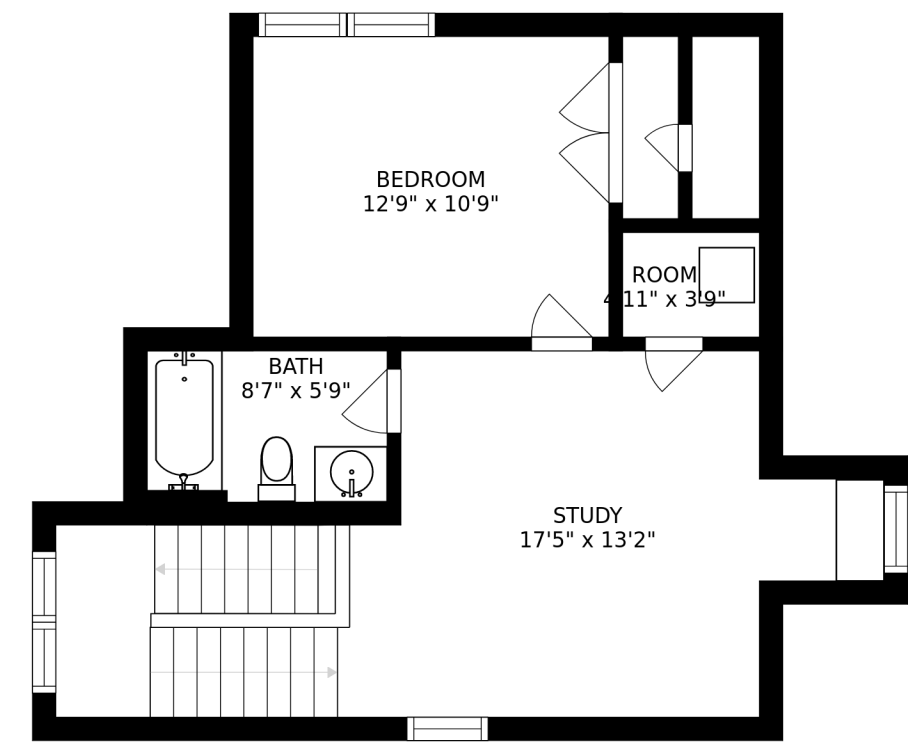

FLOOR 1

FLOOR 2

FLOOR 4

FLOOR 3

SIZES AND DIMENSIONS ARE APPROXIMATE, ACTUAL MAY VARY.

SIZES AND DIMENSIONS ARE APPROXIMATE, ACTUAL MAY VARY.

SIZES AND DIMENSIONS ARE APPROXIMATE, ACTUAL MAY VARY.

RECREATION ROOM
32'6" x 26'10"

BATH
5'4" x 9'3"

WINE CELLAR
8'6" x 11'2"

STORAGE
32'6" x 14'11"

REF

SIZES AND DIMENSIONS ARE APPROXIMATE, ACTUAL MAY VARY.