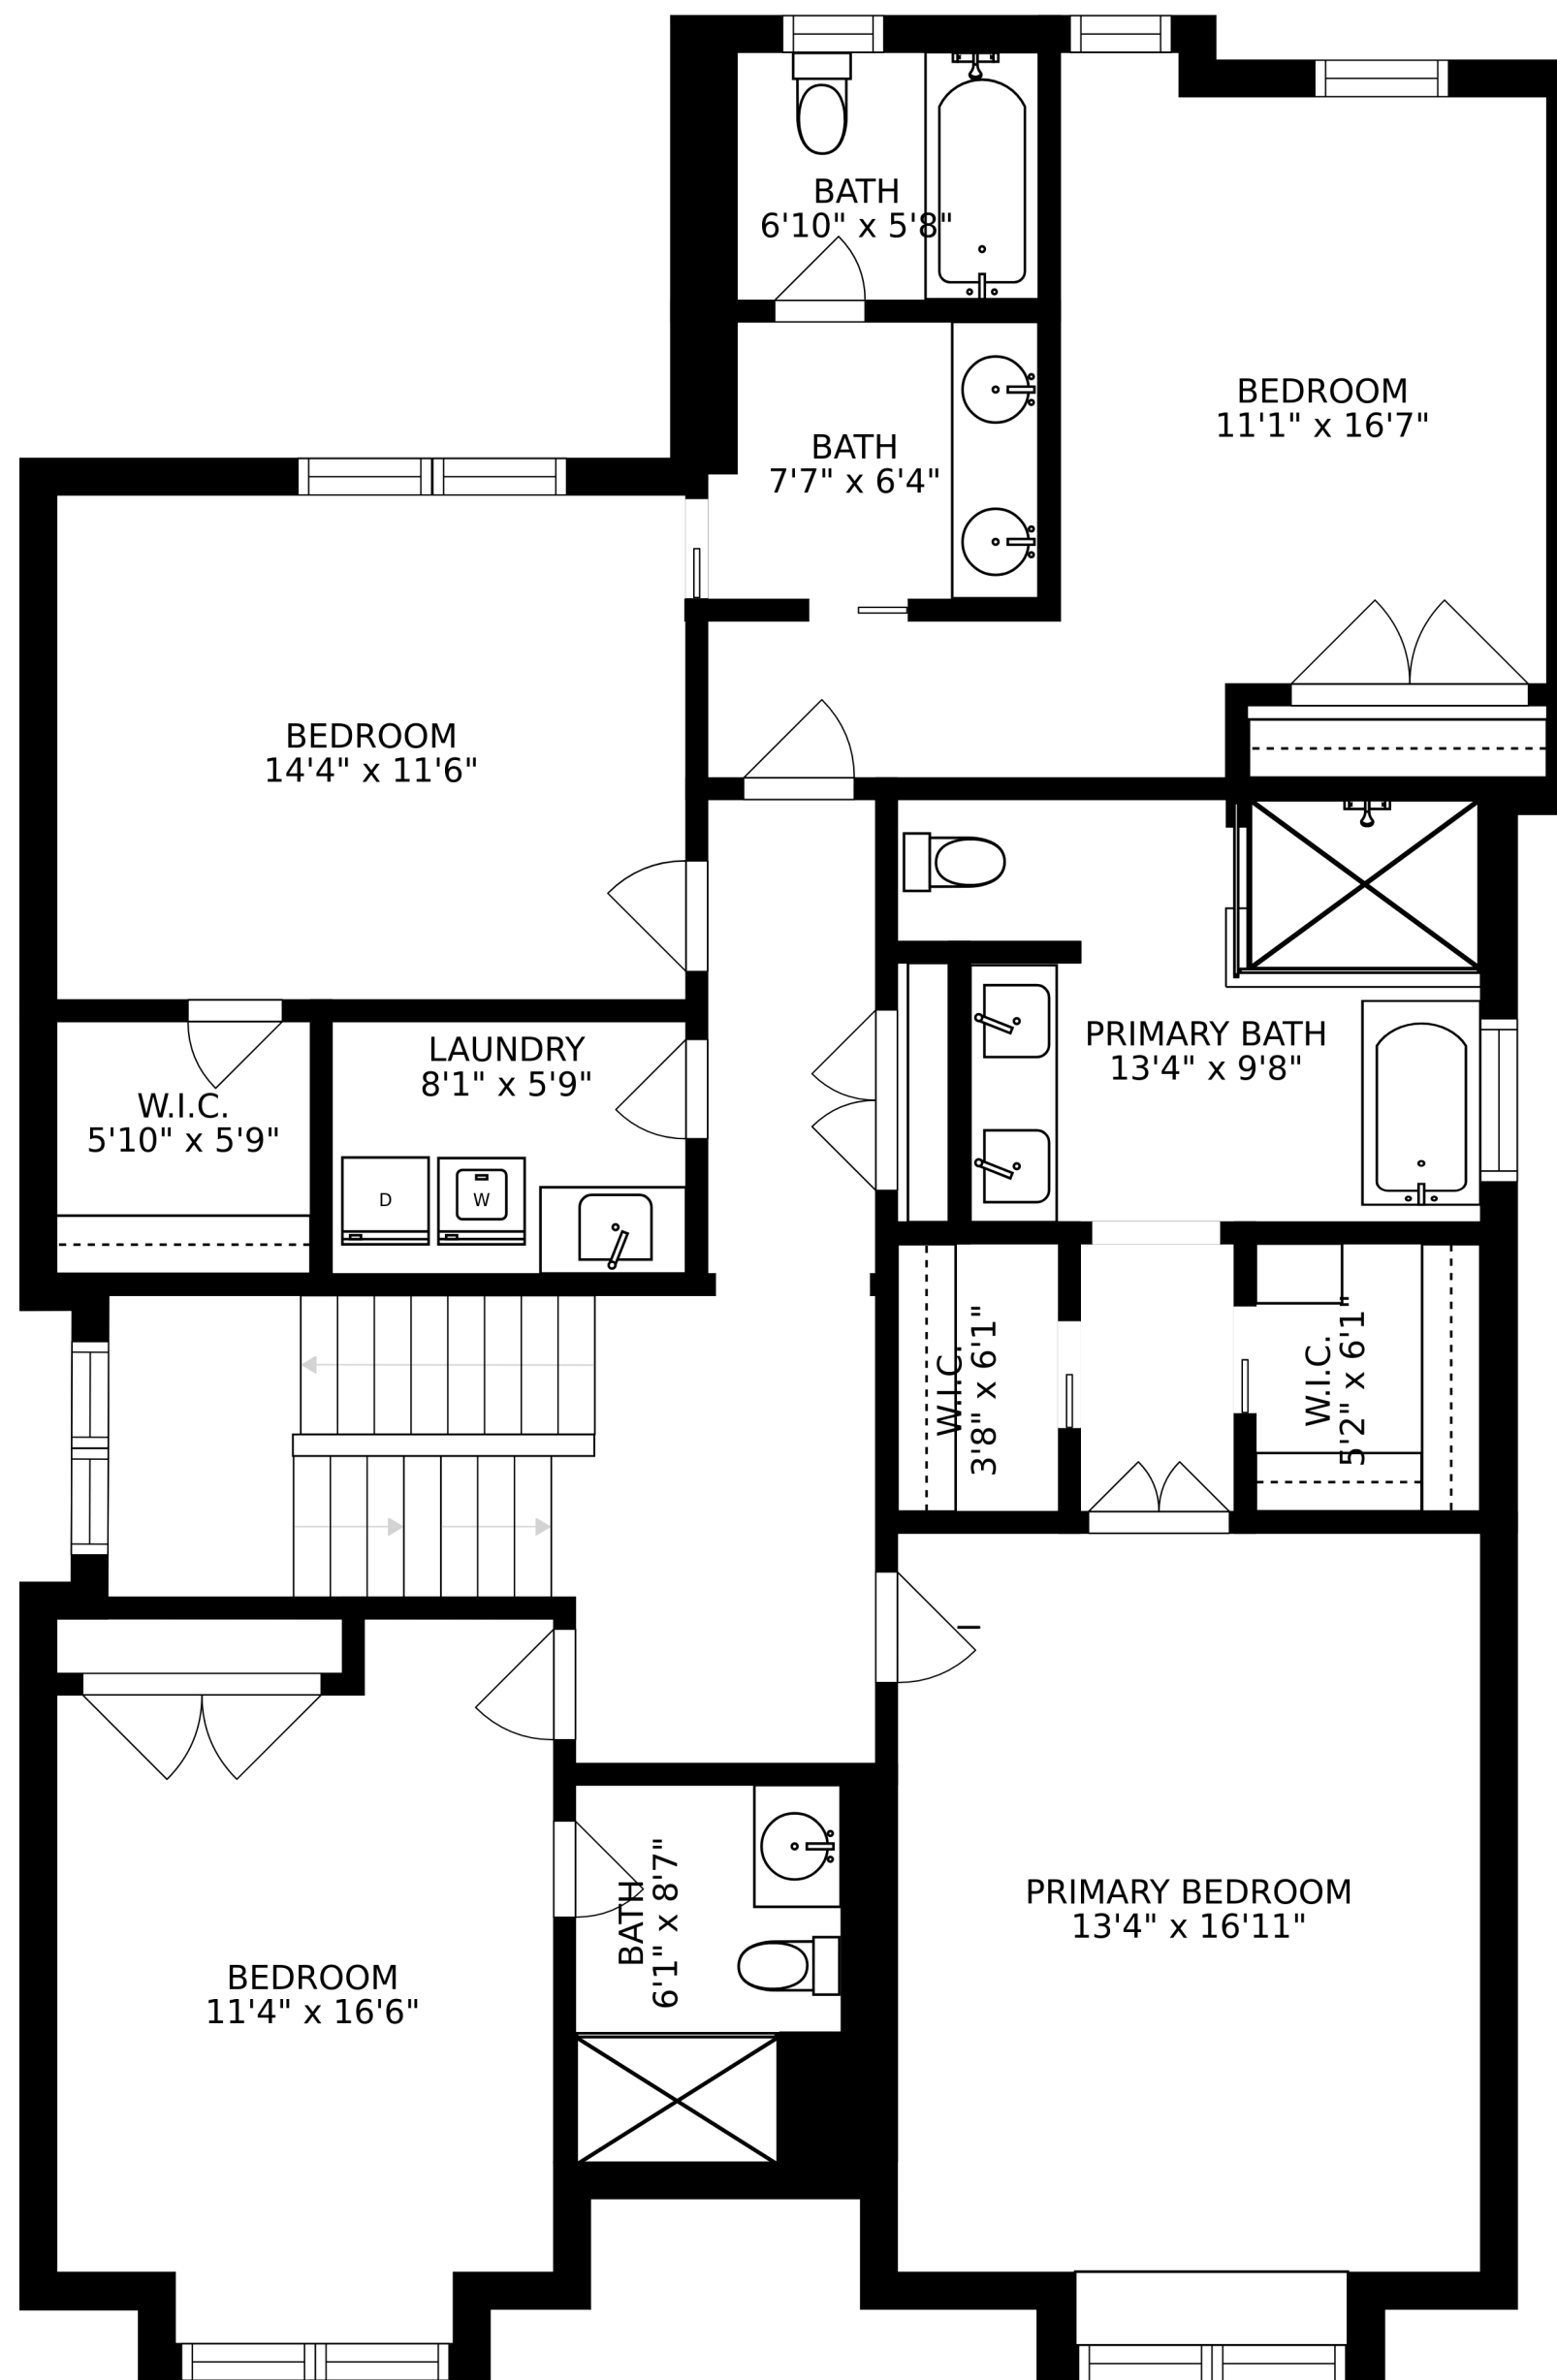

FLOOR 1

FLOOR 2

FLOOR 4

FLOOR 3

SIZES AND DIMENSIONS ARE APPROXIMATE, ACTUAL MAY VARY.

SIZES AND DIMENSIONS ARE APPROXIMATE, ACTUAL MAY VARY.

SIZES AND DIMENSIONS ARE APPROXIMATE, ACTUAL MAY VARY.

RECREATION ROOM
32'6" x 26'10"

BATH
5'4" x 9'3"

WINE CELLAR
8'6" x 11'2"

STORAGE
32'6" x 14'11"

REF

SIZES AND DIMENSIONS ARE APPROXIMATE, ACTUAL MAY VARY.