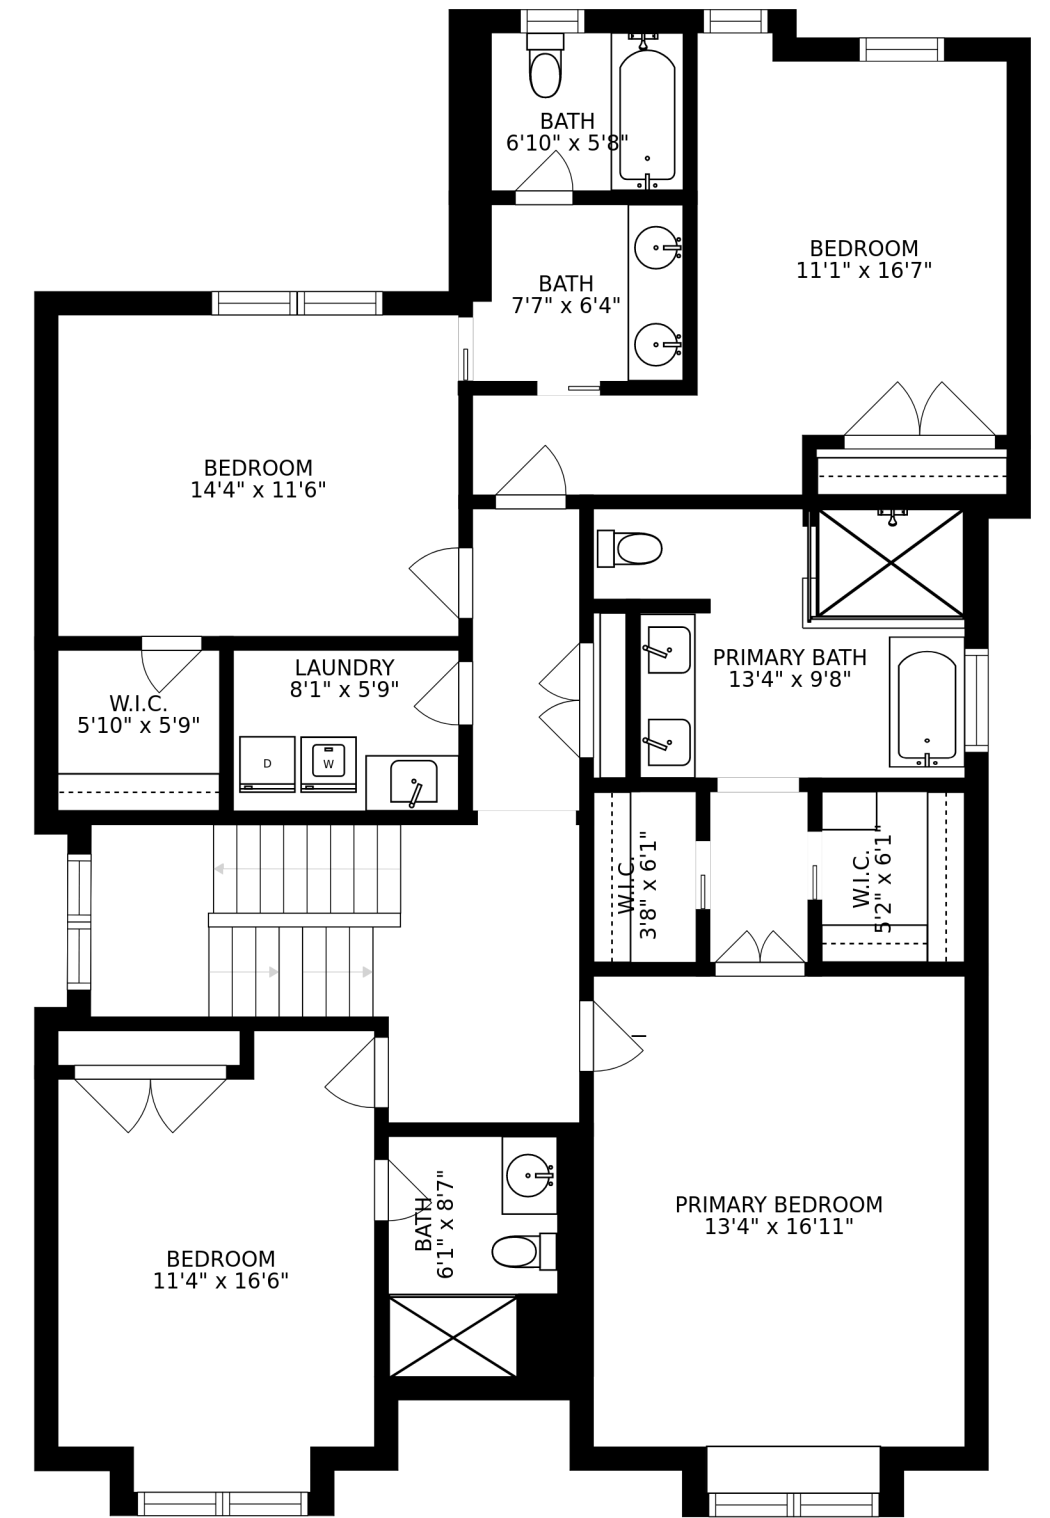

FLOOR 1

FLOOR 2

FLOOR 4

FLOOR 3

SIZES AND DIMENSIONS ARE APPROXIMATE, ACTUAL MAY VARY.

SIZES AND DIMENSIONS ARE APPROXIMATE, ACTUAL MAY VARY.

SIZES AND DIMENSIONS ARE APPROXIMATE, ACTUAL MAY VARY.

RECREATION ROOM
32'6" x 26'10"

BATH
5'4" x 9'3"

WINE CELLAR
8'6" x 11'2"

STORAGE
32'6" x 14'11"

REF

SIZES AND DIMENSIONS ARE APPROXIMATE, ACTUAL MAY VARY.