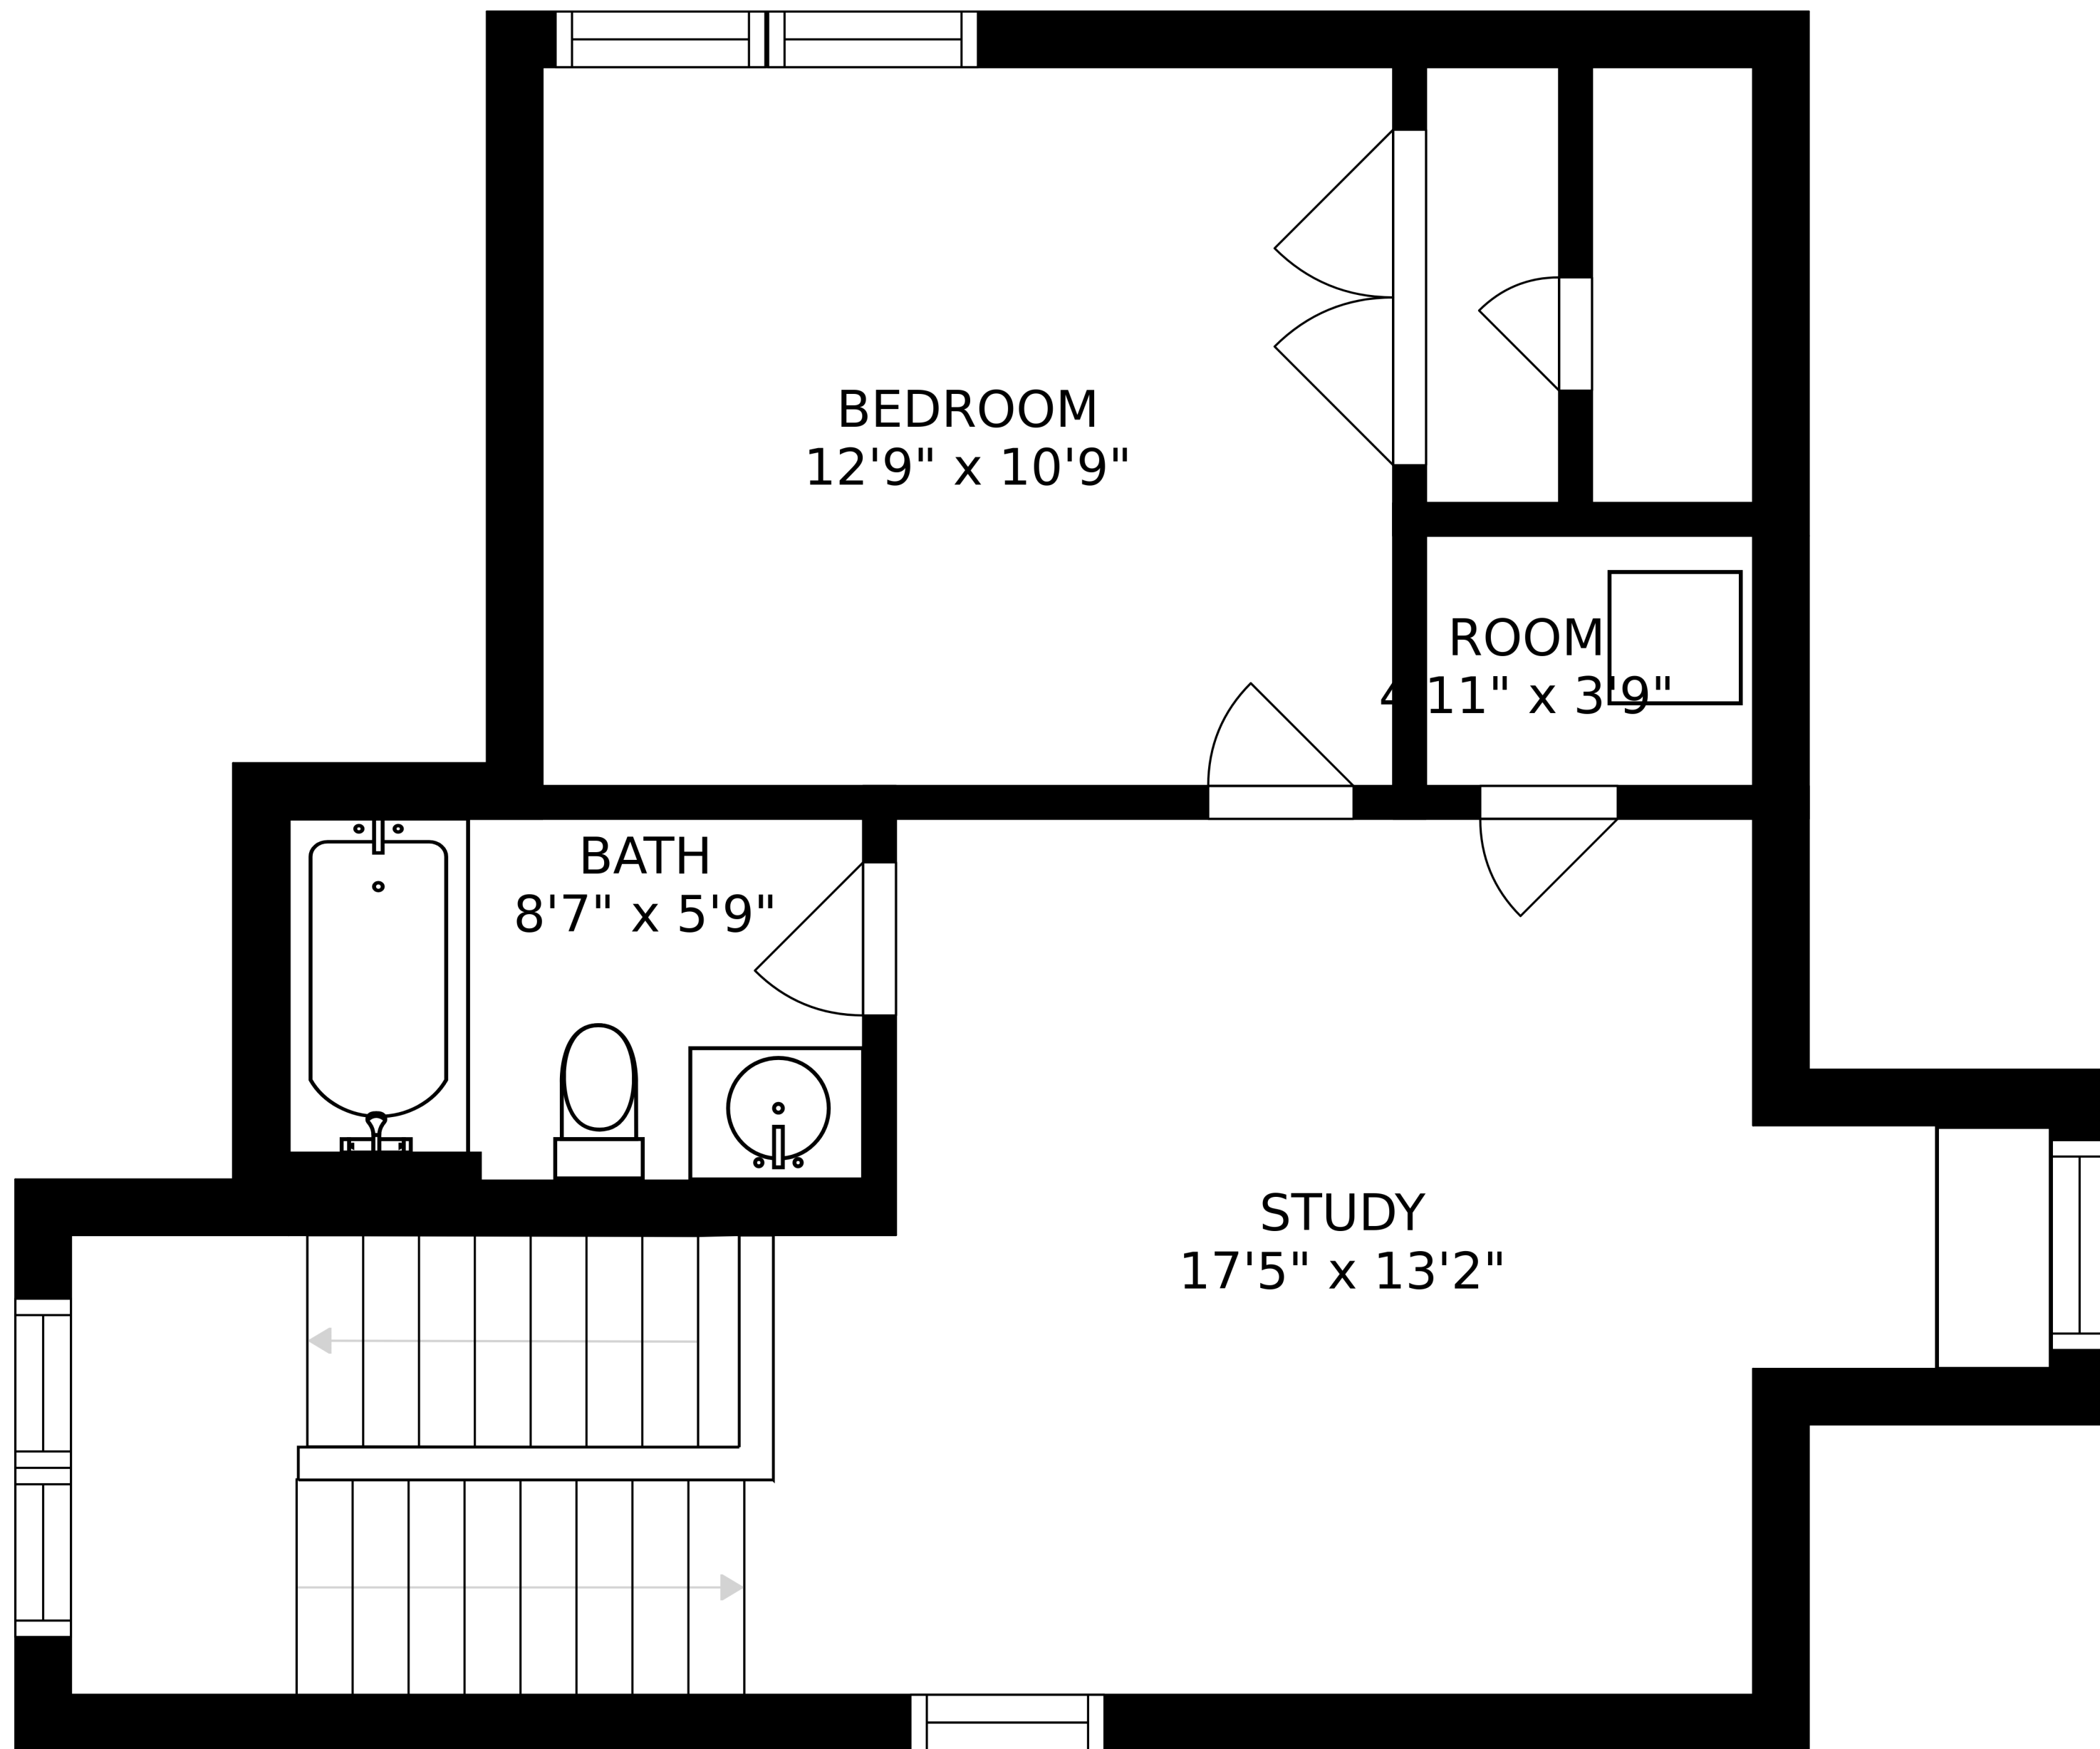

FLOOR 1

FLOOR 2

FLOOR 4

FLOOR 3

SIZES AND DIMENSIONS ARE APPROXIMATE, ACTUAL MAY VARY.

SIZES AND DIMENSIONS ARE APPROXIMATE, ACTUAL MAY VARY.

SIZES AND DIMENSIONS ARE APPROXIMATE, ACTUAL MAY VARY.

RECREATION ROOM
32'6" x 26'10"

BATH
5'4" x 9'3"

WINE CELLAR
8'6" x 11'2"

STORAGE
32'6" x 14'11"

REF

SIZES AND DIMENSIONS ARE APPROXIMATE, ACTUAL MAY VARY.