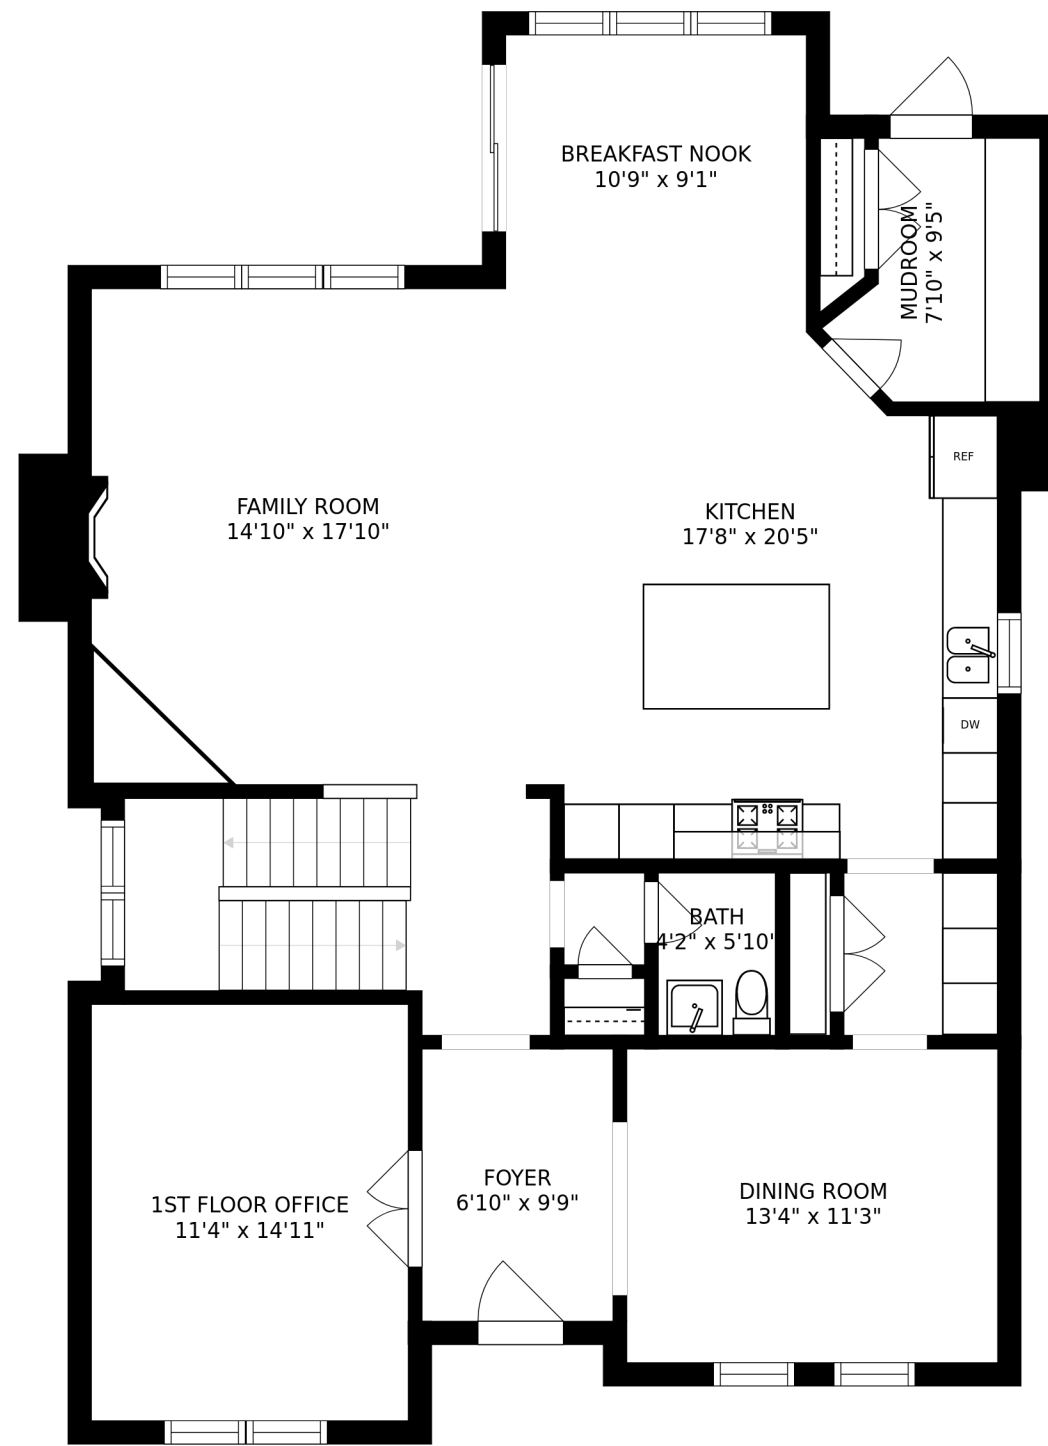

FLOOR 1

FLOOR 2

FLOOR 4

FLOOR 3

SIZES AND DIMENSIONS ARE APPROXIMATE, ACTUAL MAY VARY.

SIZES AND DIMENSIONS ARE APPROXIMATE, ACTUAL MAY VARY.

SIZES AND DIMENSIONS ARE APPROXIMATE, ACTUAL MAY VARY.

RECREATION ROOM
32'6" x 26'10"

BATH
5'4" x 9'3"

WINE CELLAR
8'6" x 11'2"

STORAGE
32'6" x 14'11"

REF

SIZES AND DIMENSIONS ARE APPROXIMATE, ACTUAL MAY VARY.