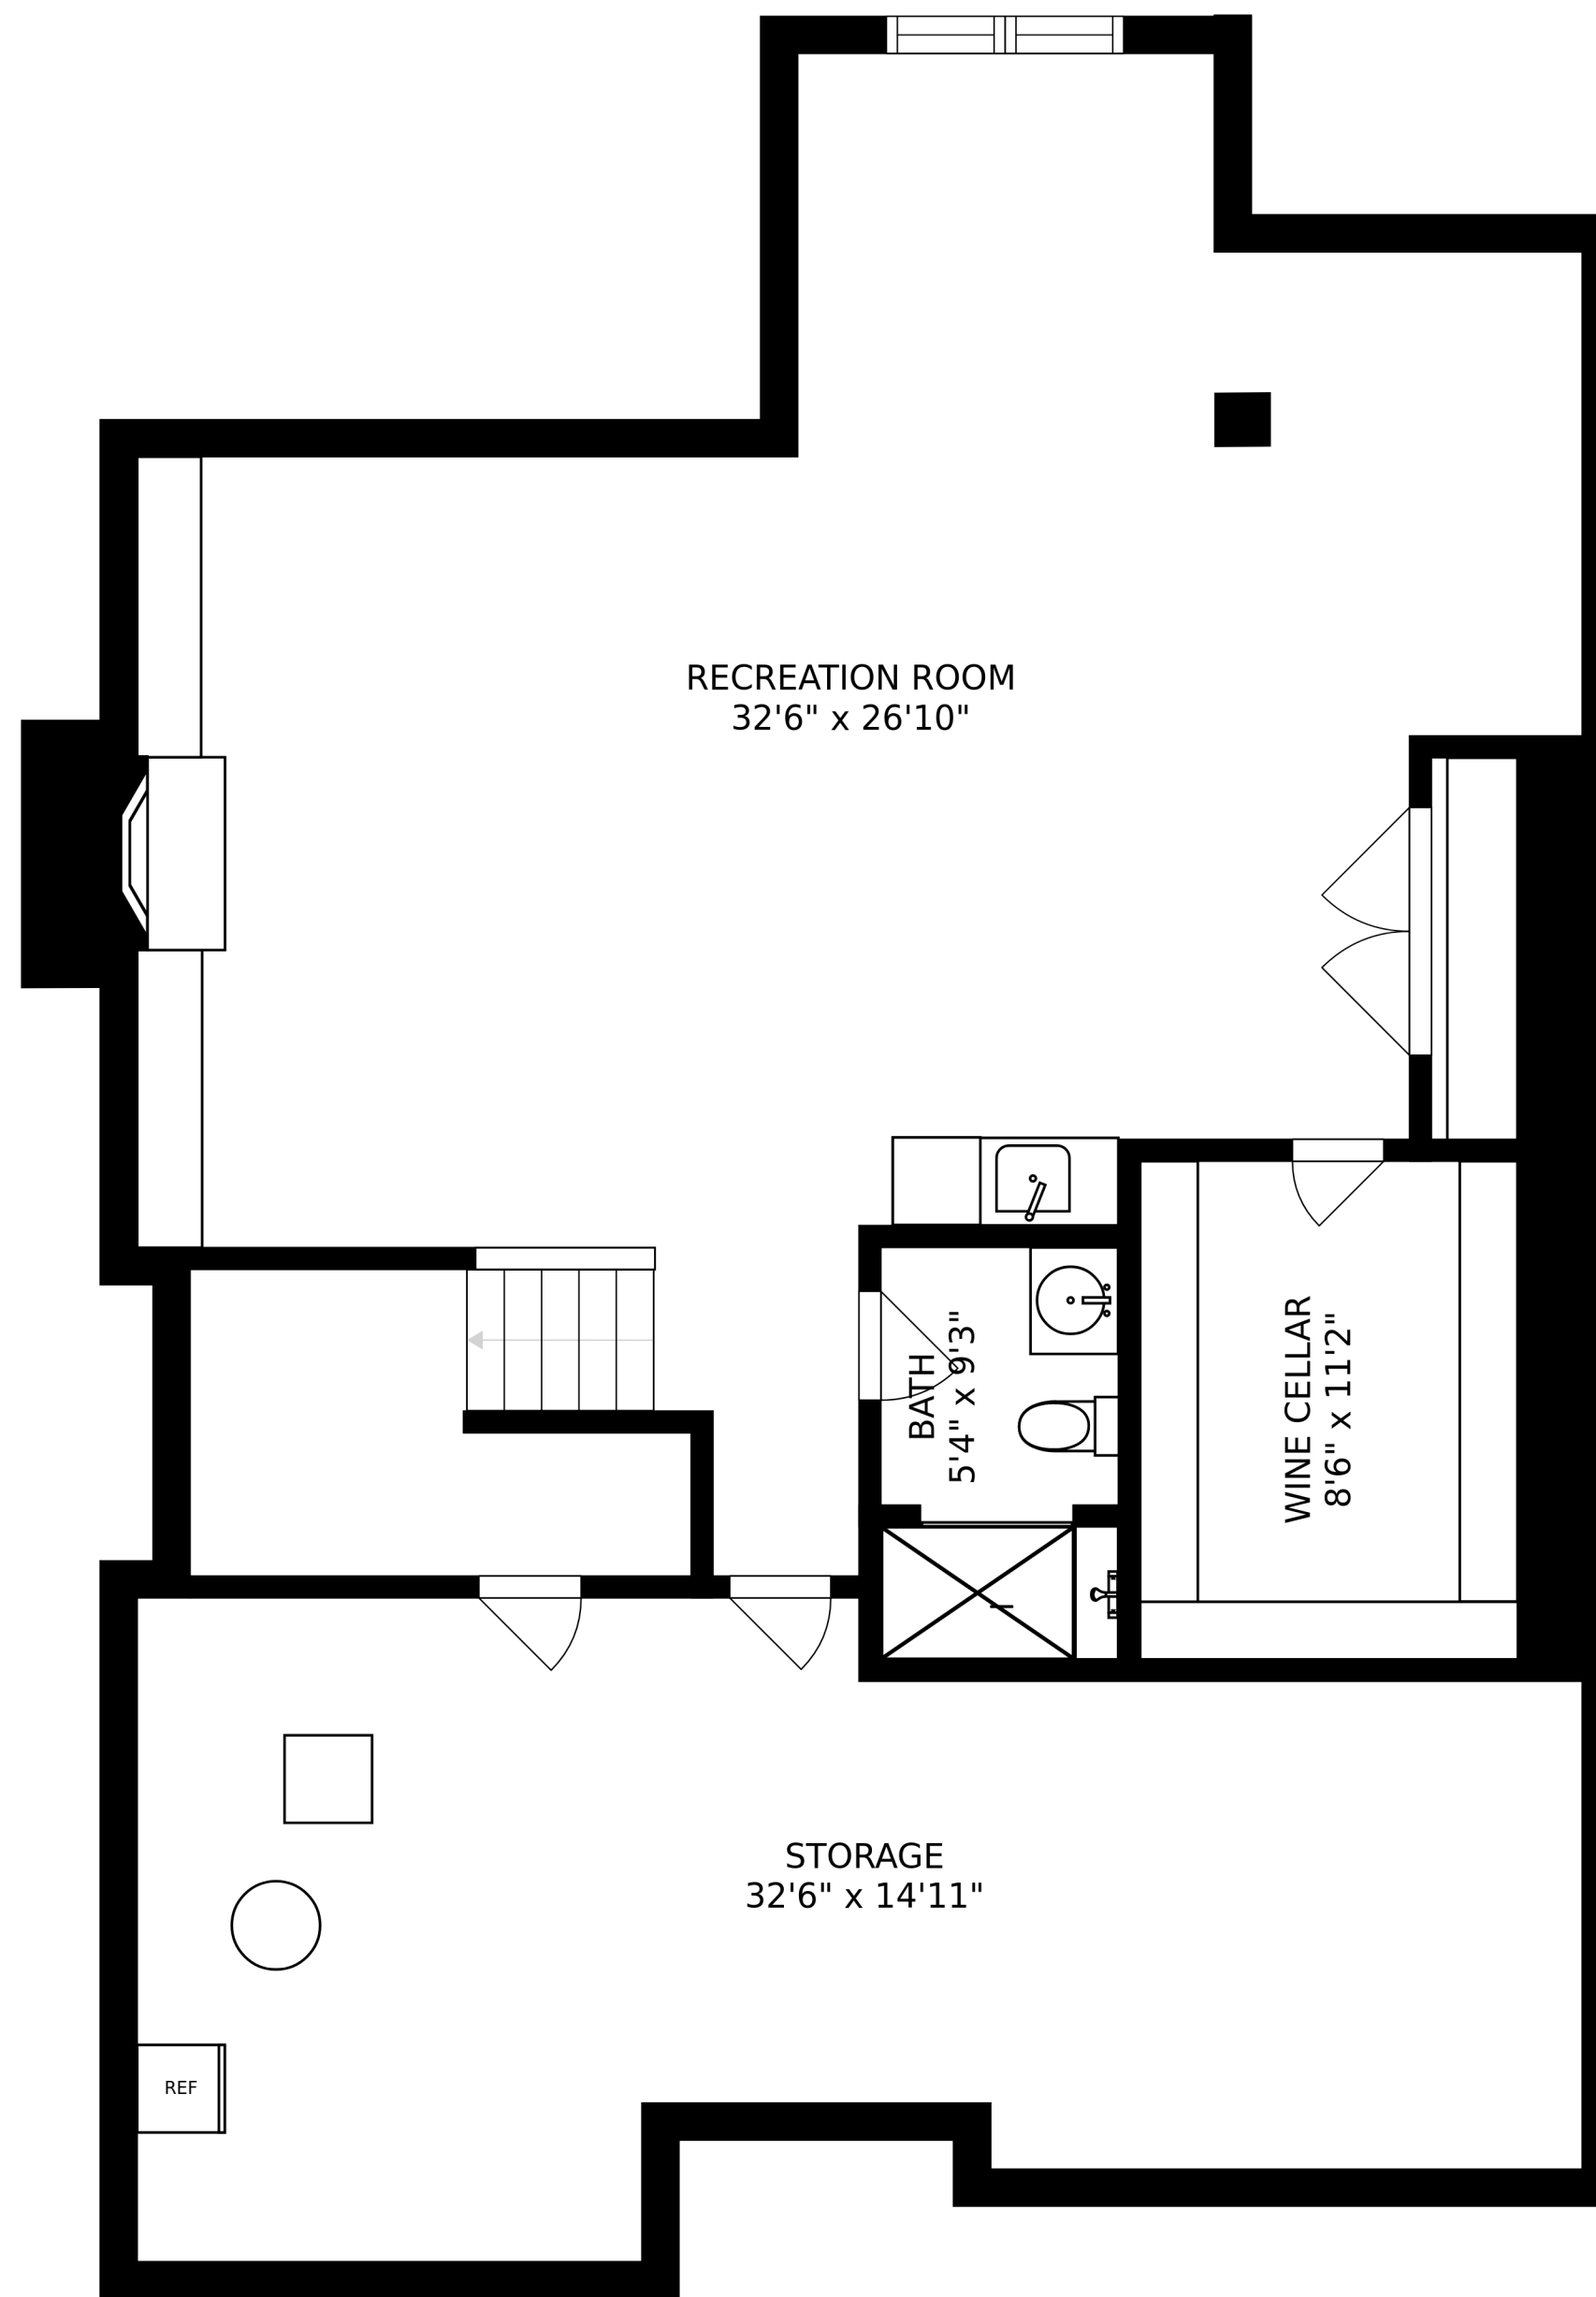

FLOOR 1

FLOOR 2

FLOOR 4

FLOOR 3

SIZES AND DIMENSIONS ARE APPROXIMATE, ACTUAL MAY VARY.

SIZES AND DIMENSIONS ARE APPROXIMATE, ACTUAL MAY VARY.

SIZES AND DIMENSIONS ARE APPROXIMATE, ACTUAL MAY VARY.

RECREATION ROOM
32'6" x 26'10"

BATH
5'4" x 9'3"

WINE CELLAR
8'6" x 11'2"

STORAGE
32'6" x 14'11"

REF

SIZES AND DIMENSIONS ARE APPROXIMATE, ACTUAL MAY VARY.