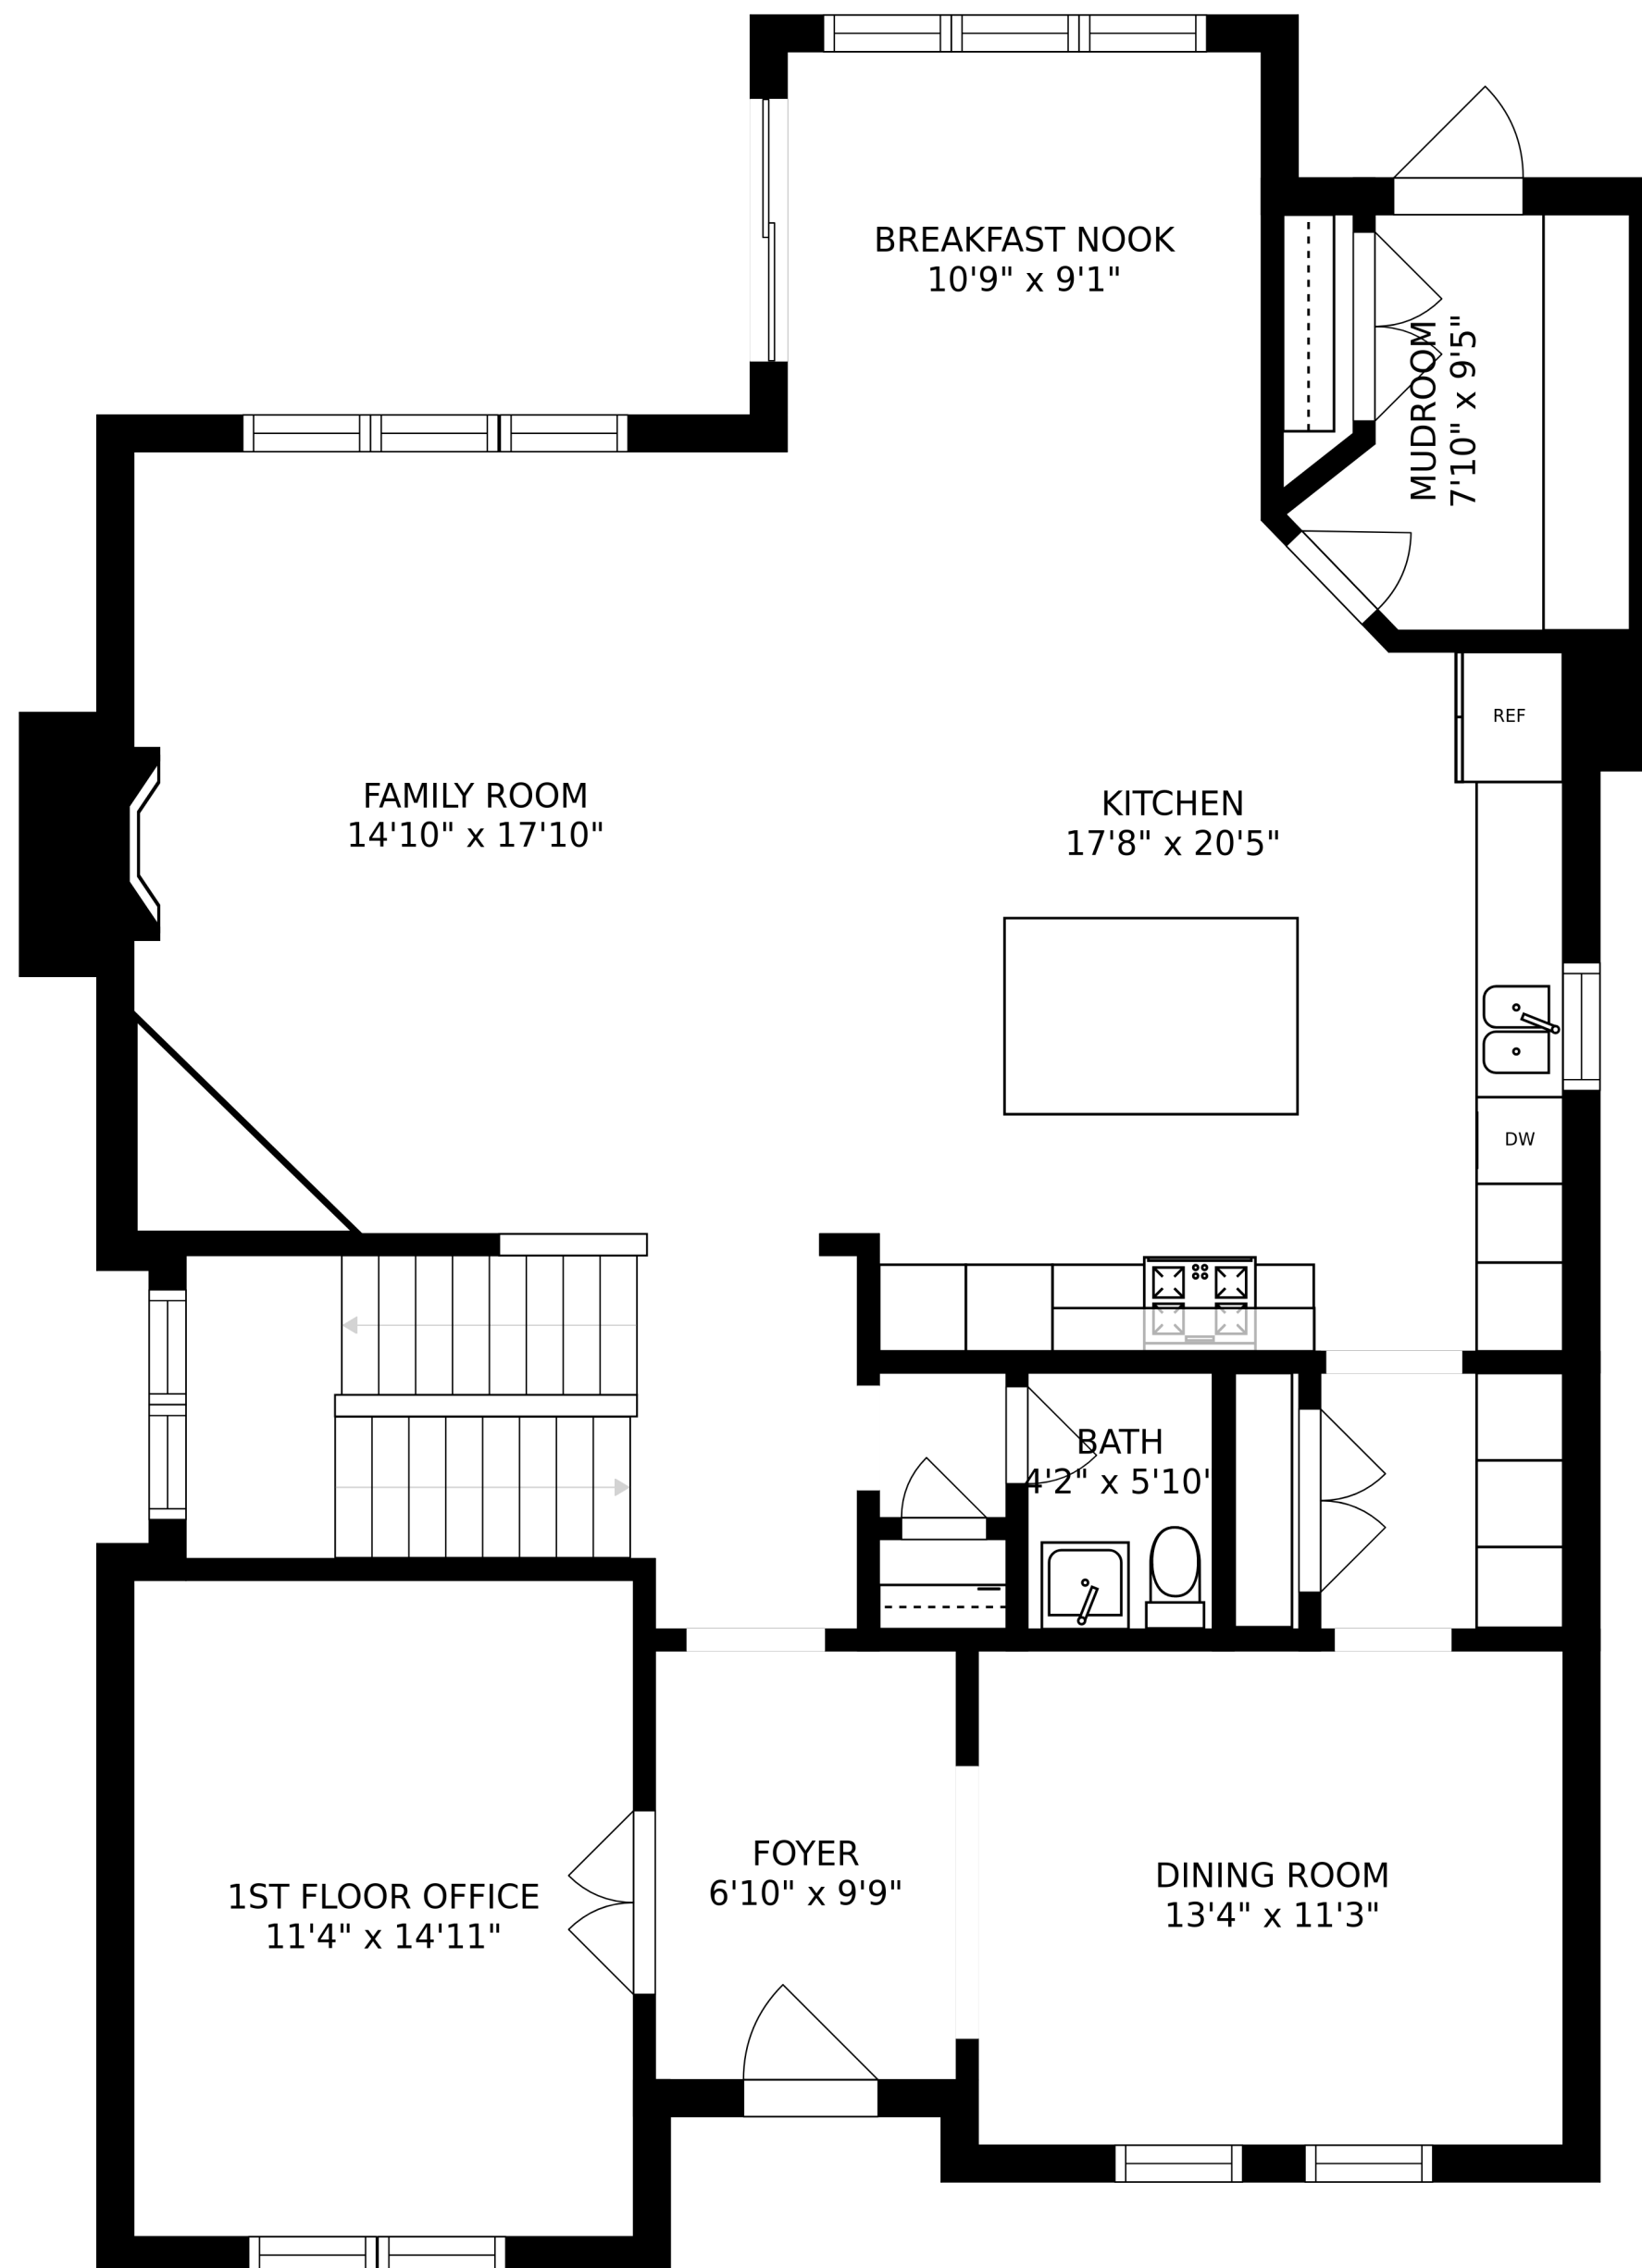

FLOOR 1

FLOOR 2

FLOOR 4

FLOOR 3

SIZES AND DIMENSIONS ARE APPROXIMATE, ACTUAL MAY VARY.

SIZES AND DIMENSIONS ARE APPROXIMATE, ACTUAL MAY VARY.

SIZES AND DIMENSIONS ARE APPROXIMATE, ACTUAL MAY VARY.

RECREATION ROOM
32'6" x 26'10"

BATH
5'4" x 9'3"

WINE CELLAR
8'6" x 11'2"

STORAGE
32'6" x 14'11"

REF

SIZES AND DIMENSIONS ARE APPROXIMATE, ACTUAL MAY VARY.