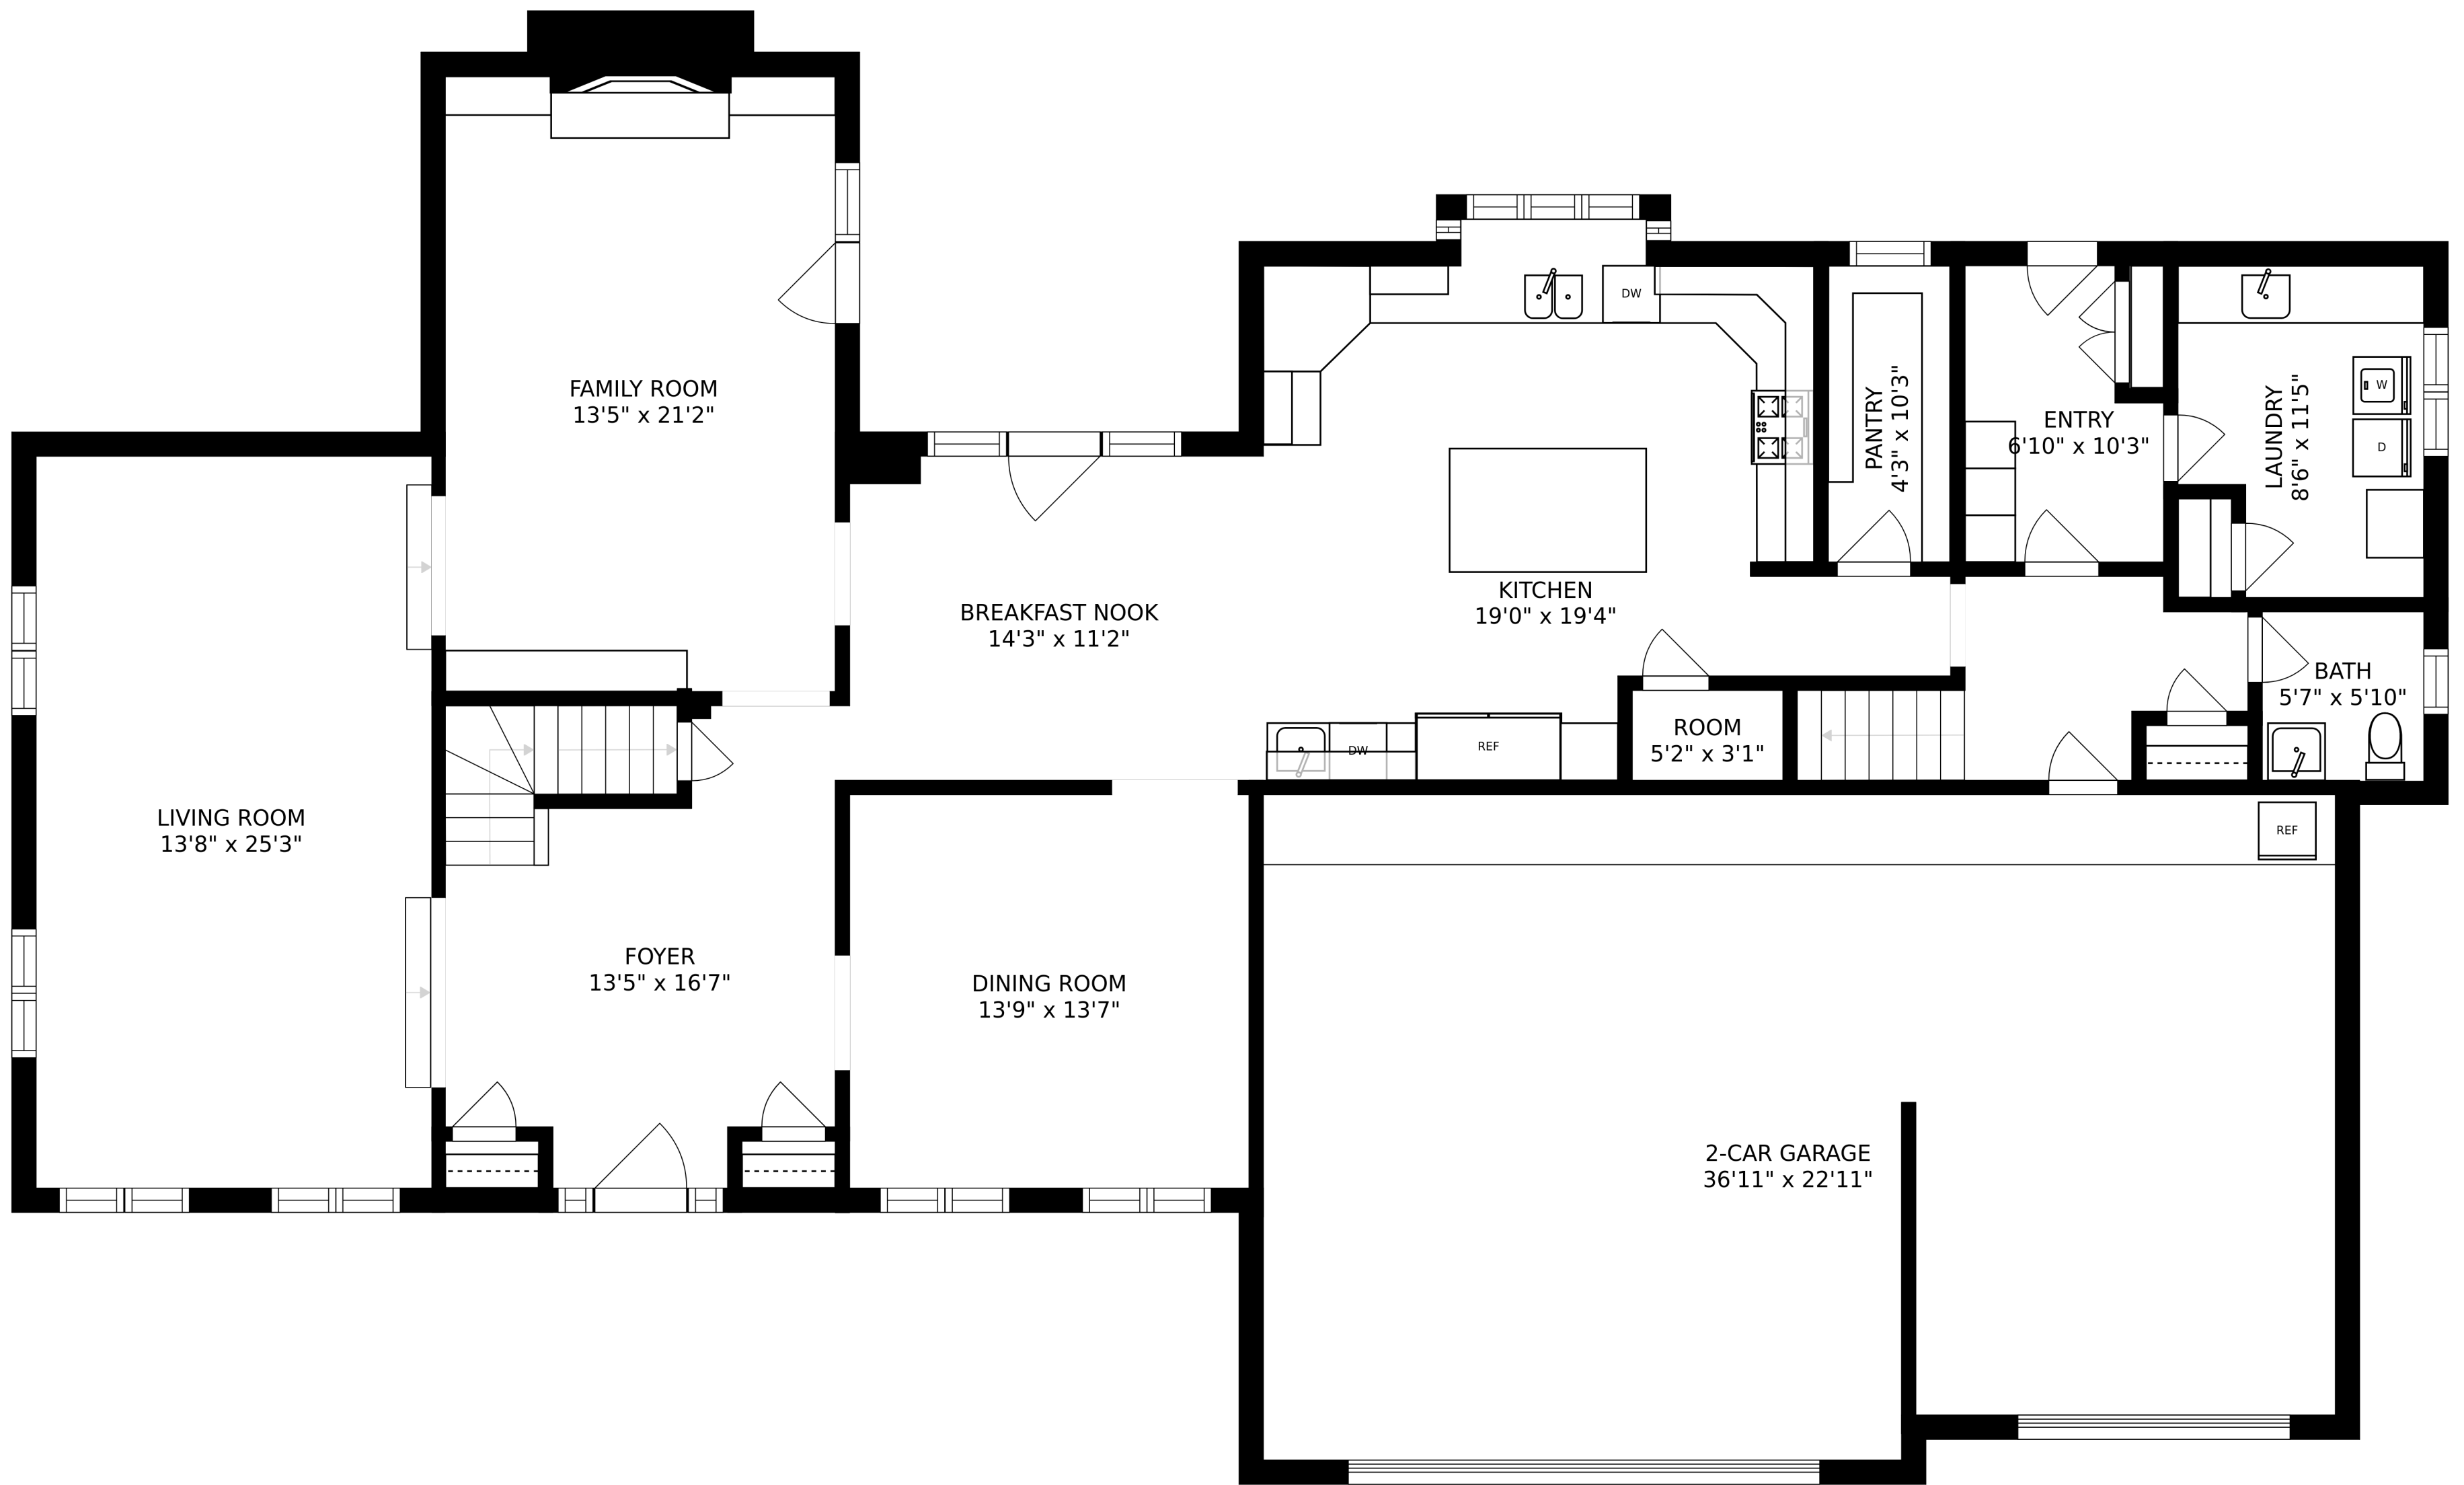

SIZES AND DIMENSIONS ARE APPROXIMATE, ACTUAL MAY VARY.

ROOM  
41'10" x 20'1"

SIZES AND DIMENSIONS ARE APPROXIMATE, ACTUAL MAY VARY.

SIZES AND DIMENSIONS ARE APPROXIMATE, ACTUAL MAY VARY.

SIZES AND DIMENSIONS ARE APPROXIMATE, ACTUAL MAY VARY.