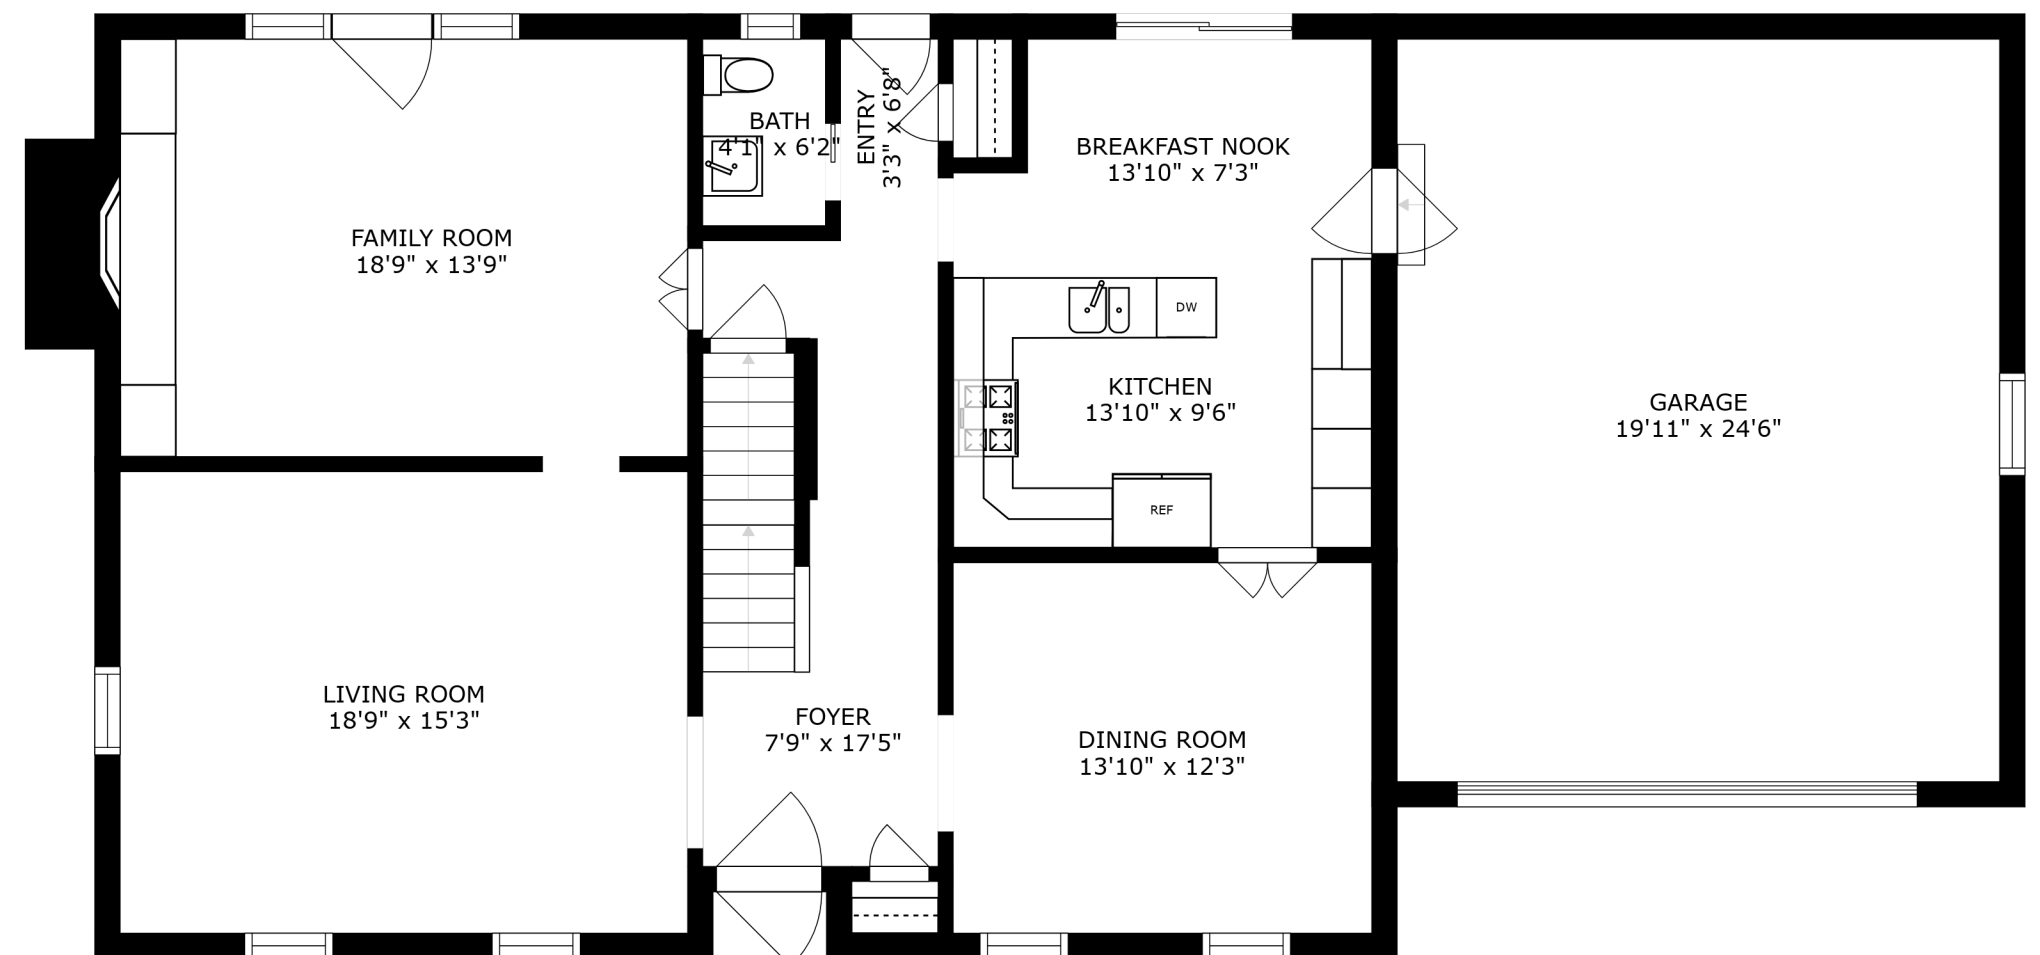

FLOOR 3

FLOOR 1

FLOOR 2

SIZES AND DIMENSIONS ARE APPROXIMATE, ACTUAL MAY VARY.

SIZES AND DIMENSIONS ARE APPROXIMATE, ACTUAL MAY VARY.

SIZES AND DIMENSIONS ARE APPROXIMATE, ACTUAL MAY VARY.

UTILITY  
18'9" x 27'8"

BATH  
9'3" x 4'7"

RECREATION ROOM  
31'10" x 27'8"

SIZES AND DIMENSIONS ARE APPROXIMATE, ACTUAL MAY VARY.