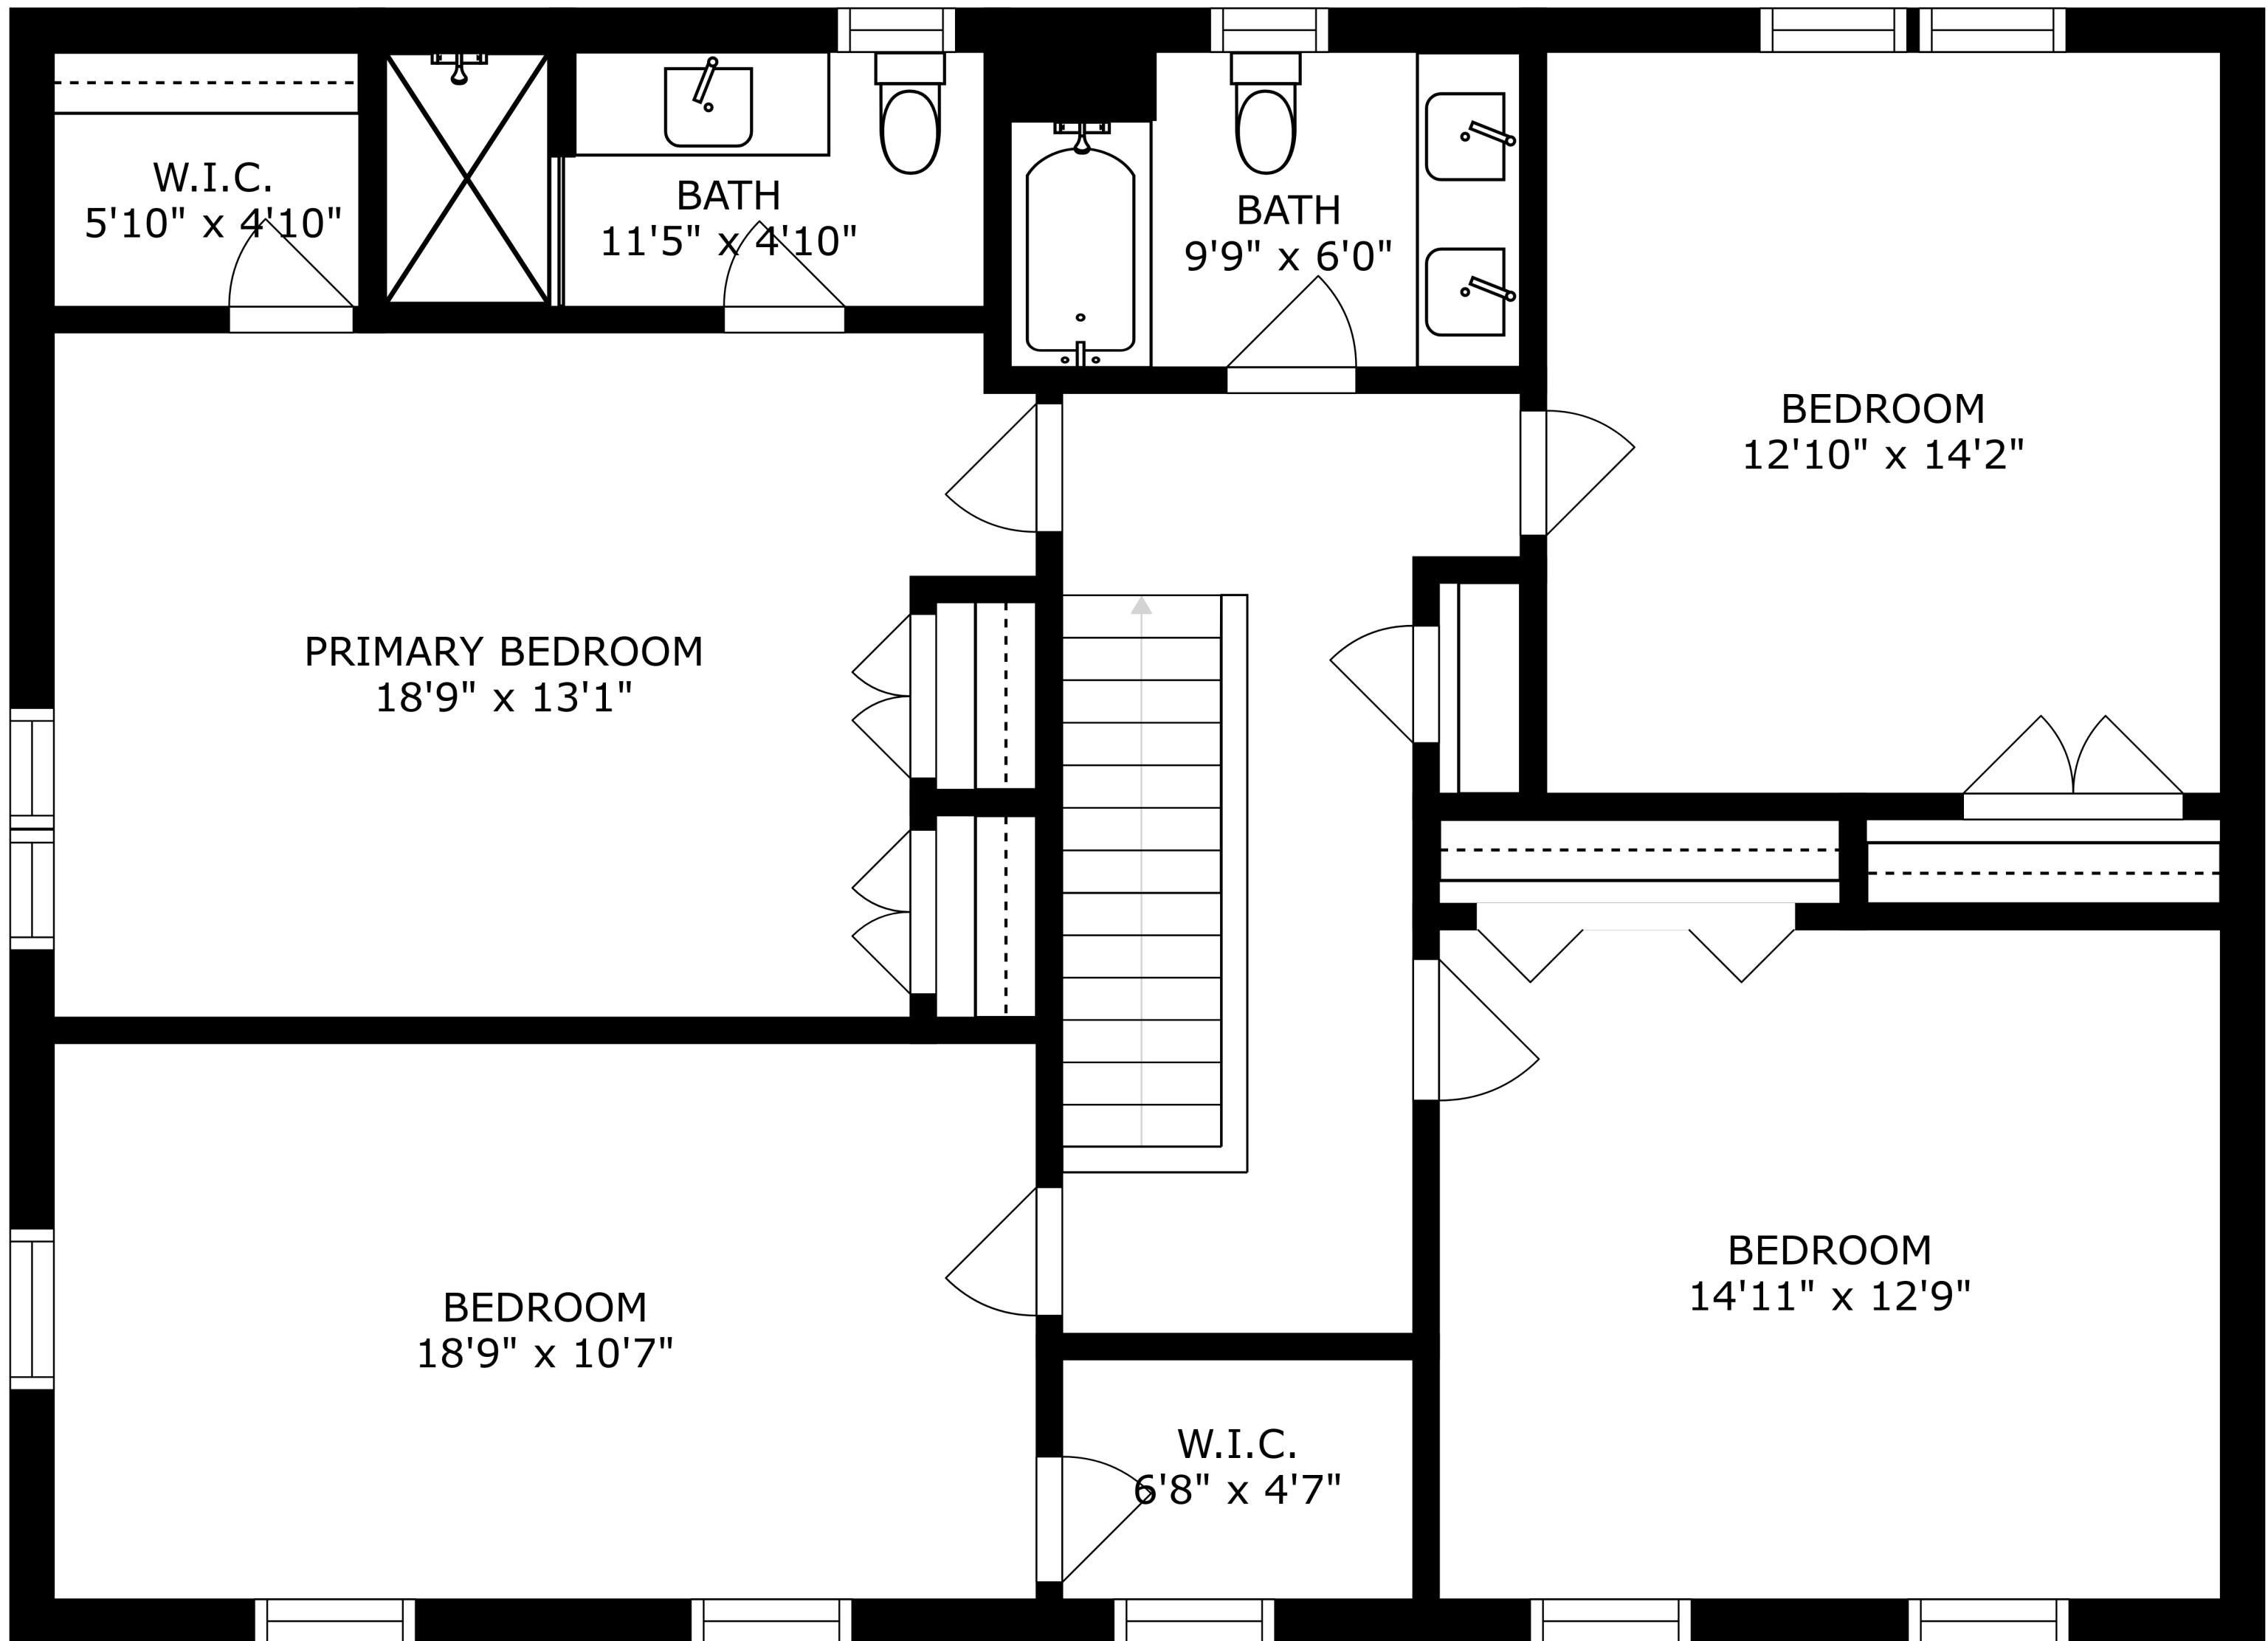

FLOOR 3

FLOOR 1

FLOOR 2

SIZES AND DIMENSIONS ARE APPROXIMATE, ACTUAL MAY VARY.

SIZES AND DIMENSIONS ARE APPROXIMATE, ACTUAL MAY VARY.

SIZES AND DIMENSIONS ARE APPROXIMATE, ACTUAL MAY VARY.

UTILITY  
18'9" x 27'8"

BATH  
9'3" x 4'7"

RECREATION ROOM  
31'10" x 27'8"

SIZES AND DIMENSIONS ARE APPROXIMATE, ACTUAL MAY VARY.