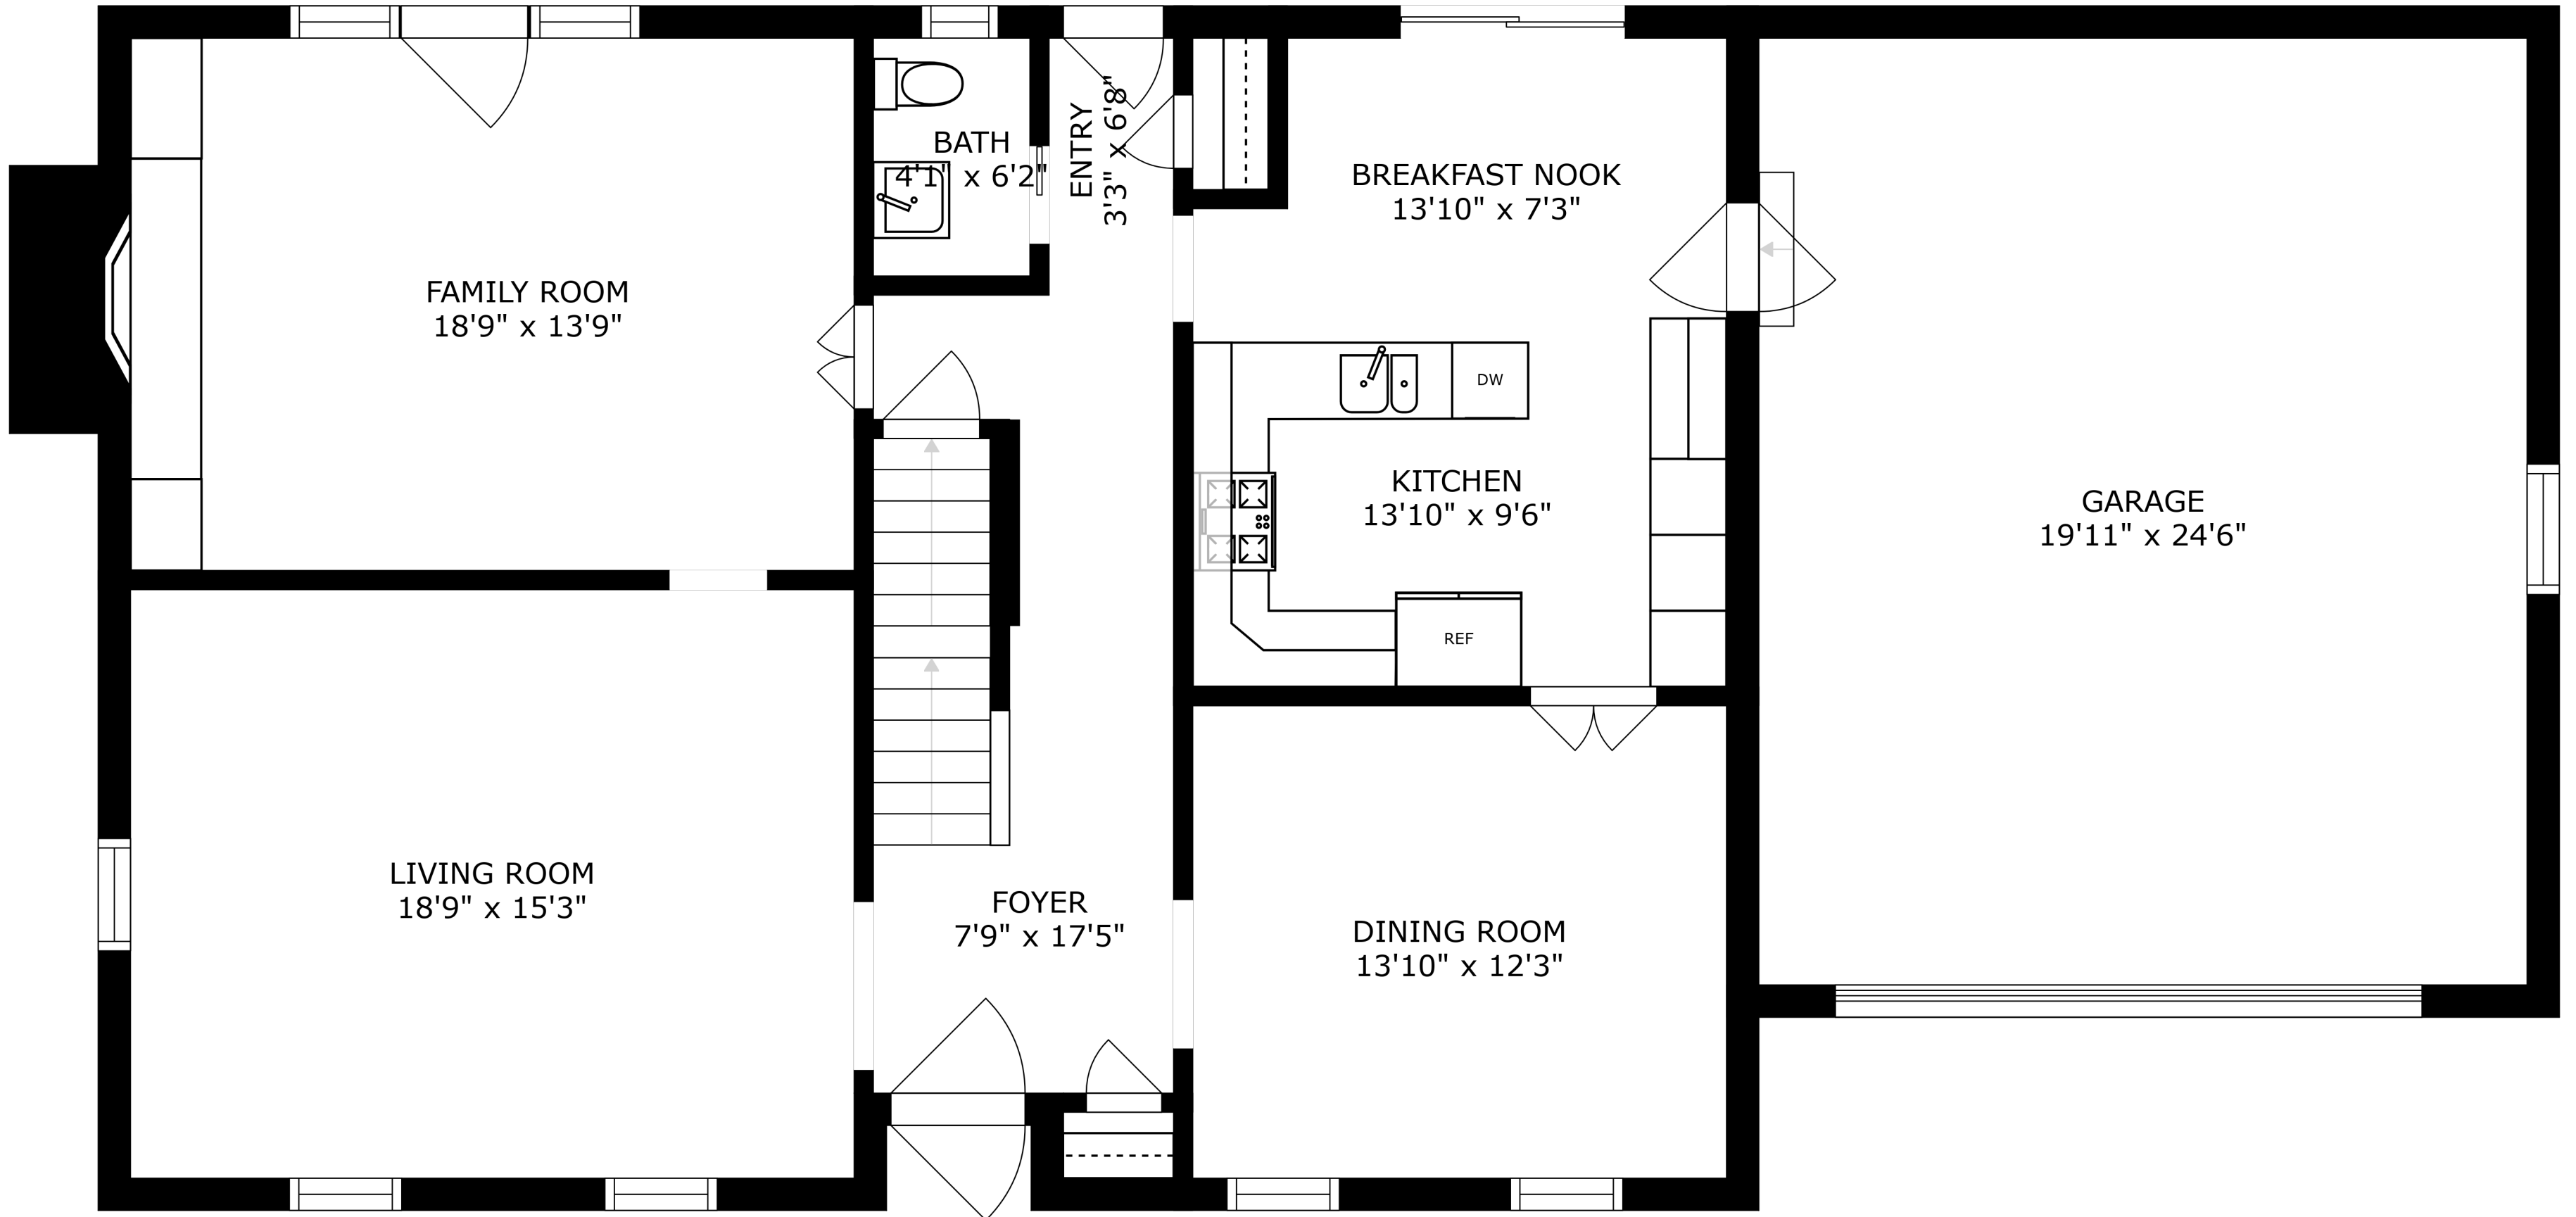

FLOOR 3

FLOOR 1

FLOOR 2

SIZES AND DIMENSIONS ARE APPROXIMATE, ACTUAL MAY VARY.

SIZES AND DIMENSIONS ARE APPROXIMATE, ACTUAL MAY VARY.

SIZES AND DIMENSIONS ARE APPROXIMATE, ACTUAL MAY VARY.

UTILITY  
18'9" x 27'8"

BATH  
9'3" x 4'7"

RECREATION ROOM  
31'10" x 27'8"

SIZES AND DIMENSIONS ARE APPROXIMATE, ACTUAL MAY VARY.