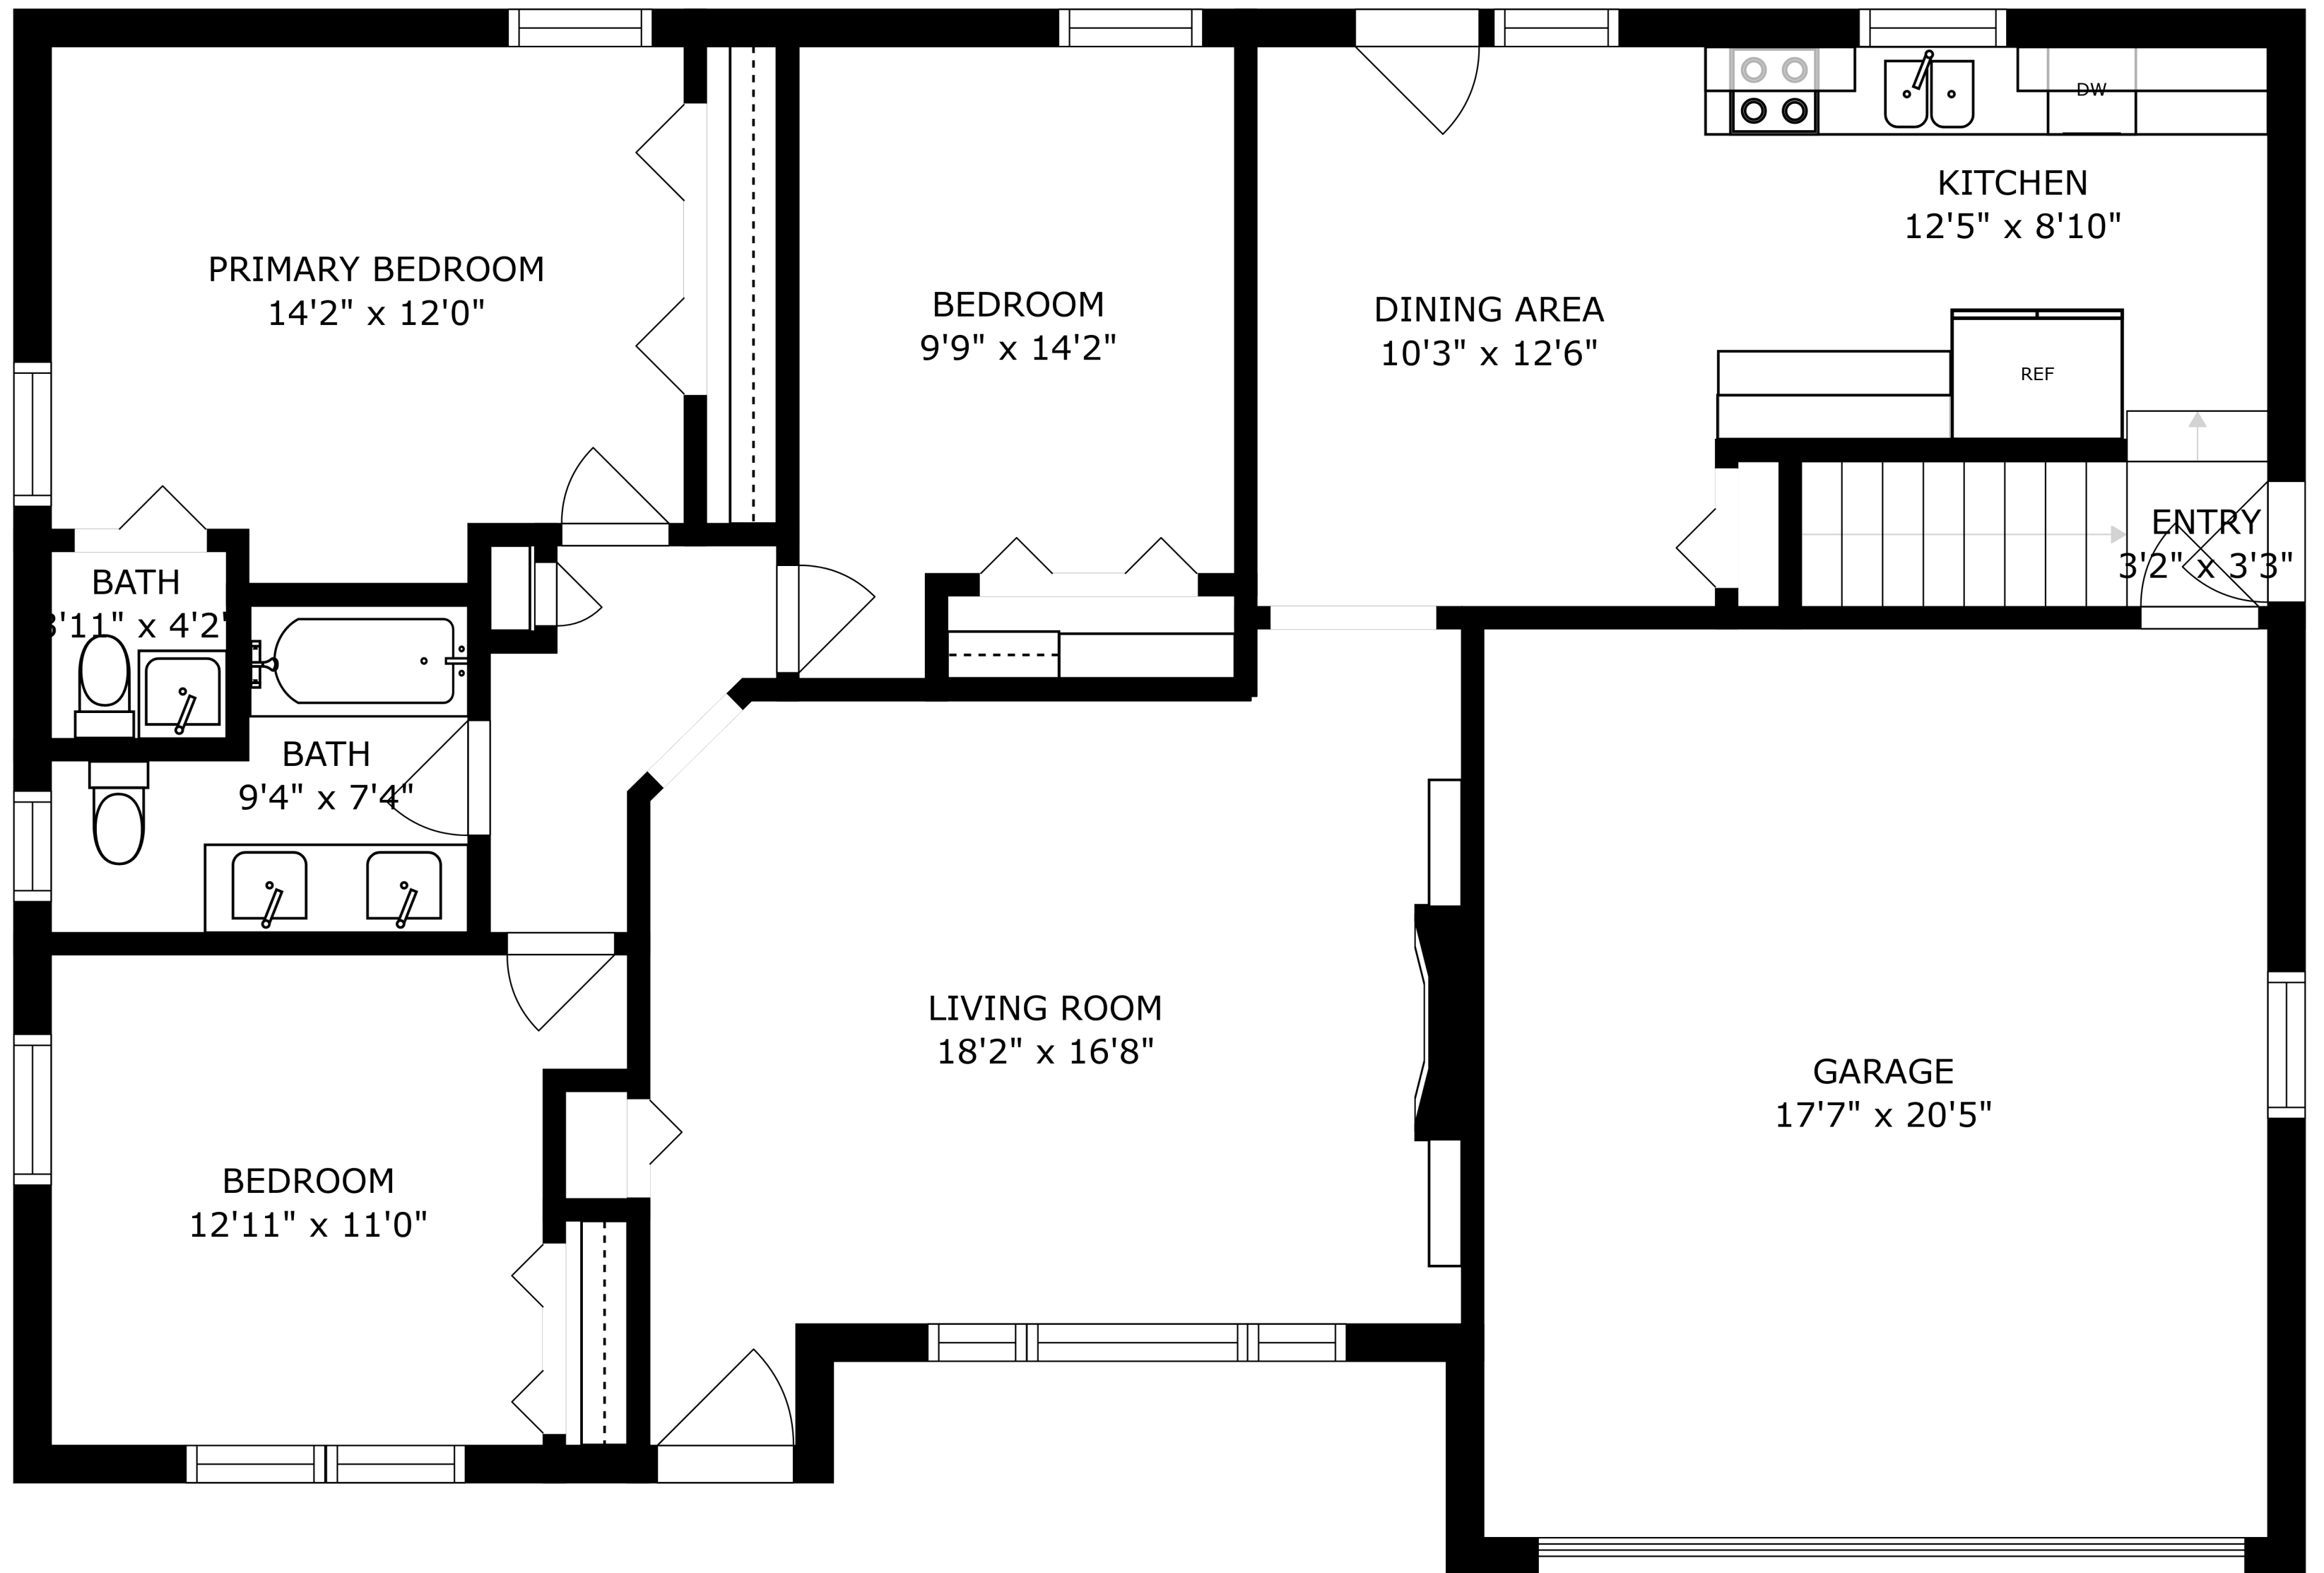

FLOOR 2

FLOOR 1

SIZES AND DIMENSIONS ARE APPROXIMATE, ACTUAL MAY VARY.

SIZES AND DIMENSIONS ARE APPROXIMATE, ACTUAL MAY VARY.

UTILITY
25'5" x 14'10"

BATH
9'10" x 6'8"

LAUNDRY
13'5" x 10'5"

RECREATION ROOM
31'8" x 12'6"