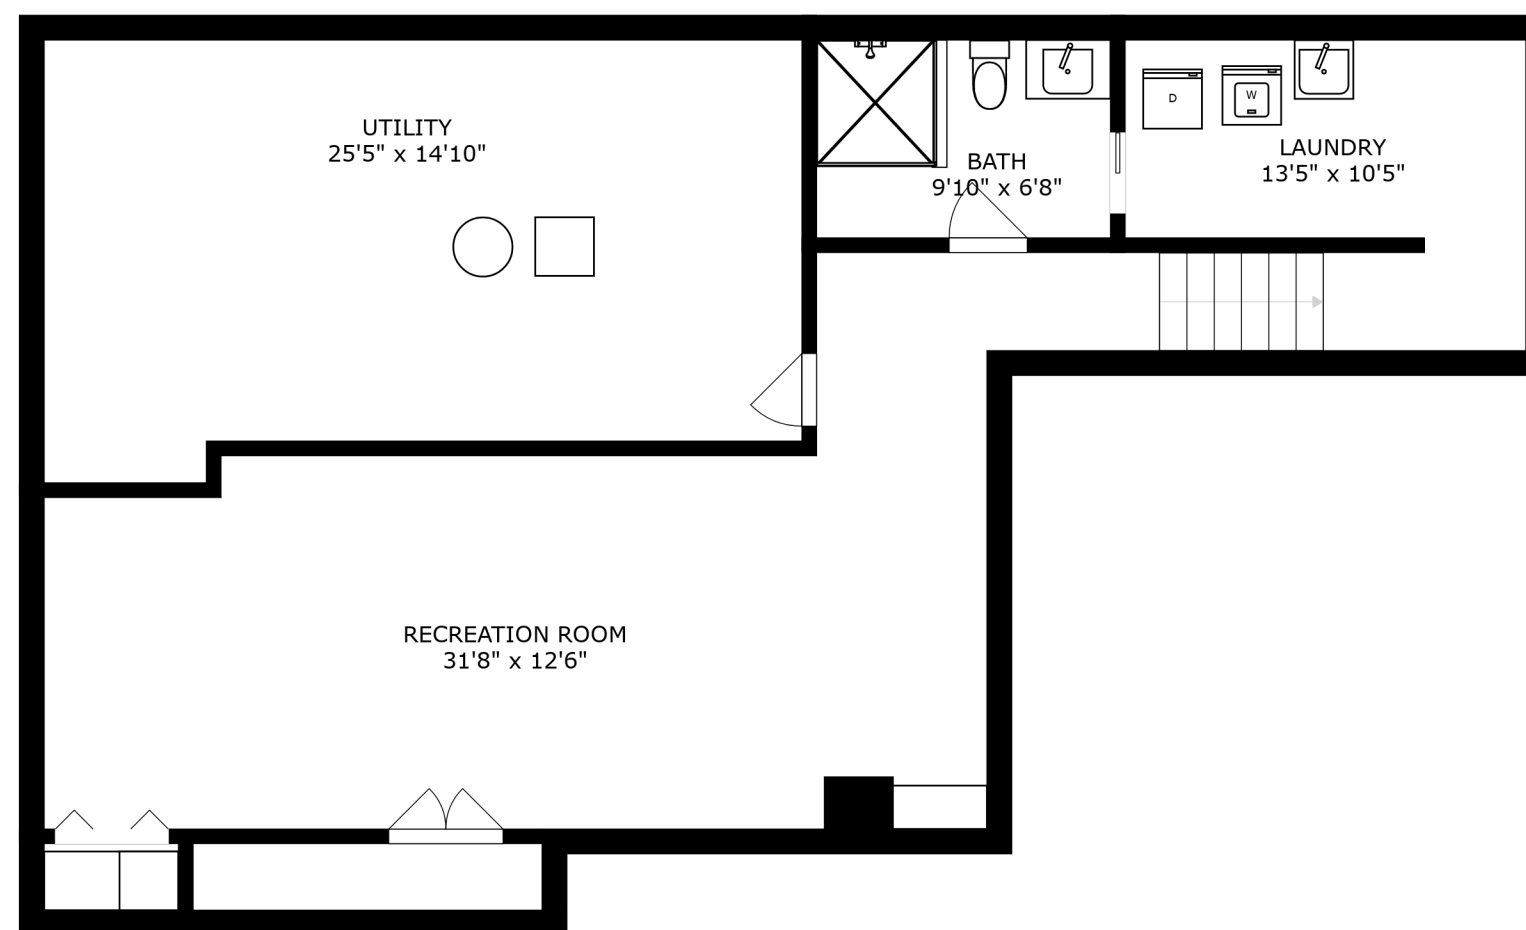

FLOOR 2

FLOOR 1

SIZES AND DIMENSIONS ARE APPROXIMATE, ACTUAL MAY VARY.

SIZES AND DIMENSIONS ARE APPROXIMATE, ACTUAL MAY VARY.

UTILITY
25'5" x 14'10"

BATH
9'10" x 6'8"

LAUNDRY
13'5" x 10'5"

RECREATION ROOM
31'8" x 12'6"