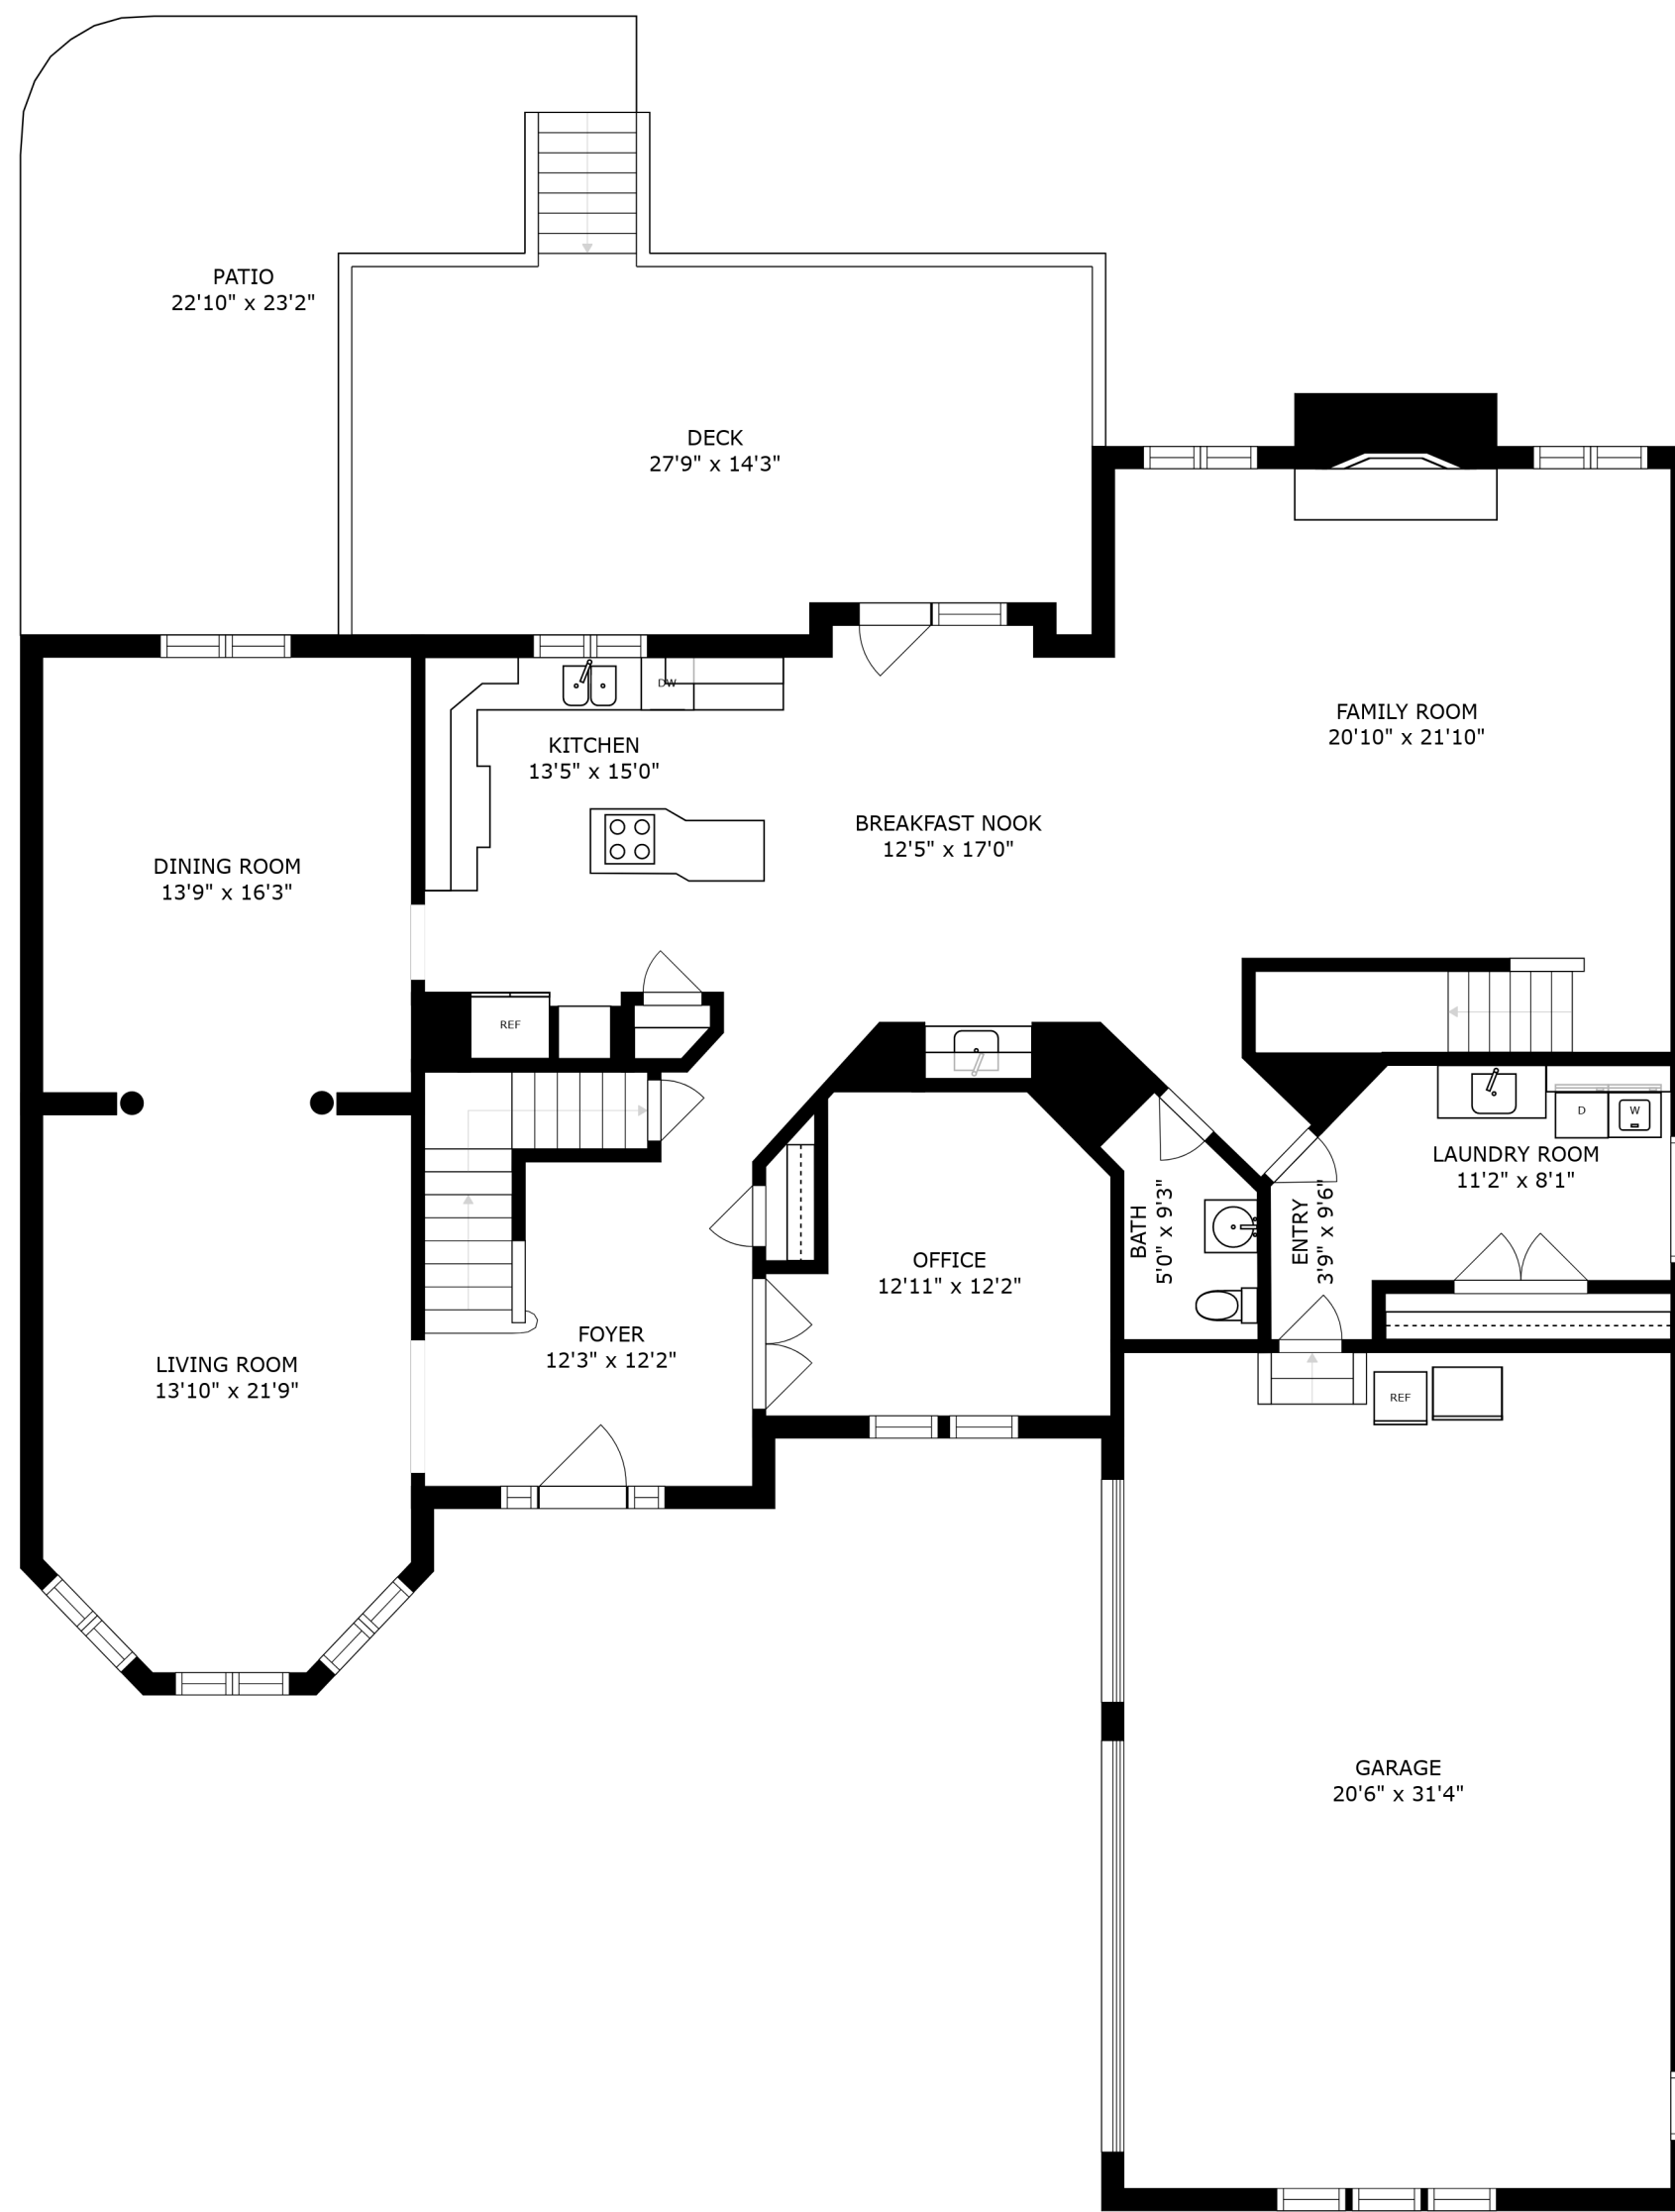

SIZES AND DIMENSIONS ARE APPROXIMATE, ACTUAL MAY VARY.

SIZES AND DIMENSIONS ARE APPROXIMATE, ACTUAL MAY VARY.

SIZES AND DIMENSIONS ARE APPROXIMATE, ACTUAL MAY VARY.

REC ROOM  
32'8" x 36'4"

BATH  
5'1" x 8'11"

STORAGE  
26'11" x 32'3"

BEDROOM  
12'7" x 12'3"

SIZES AND DIMENSIONS ARE APPROXIMATE, ACTUAL MAY VARY.