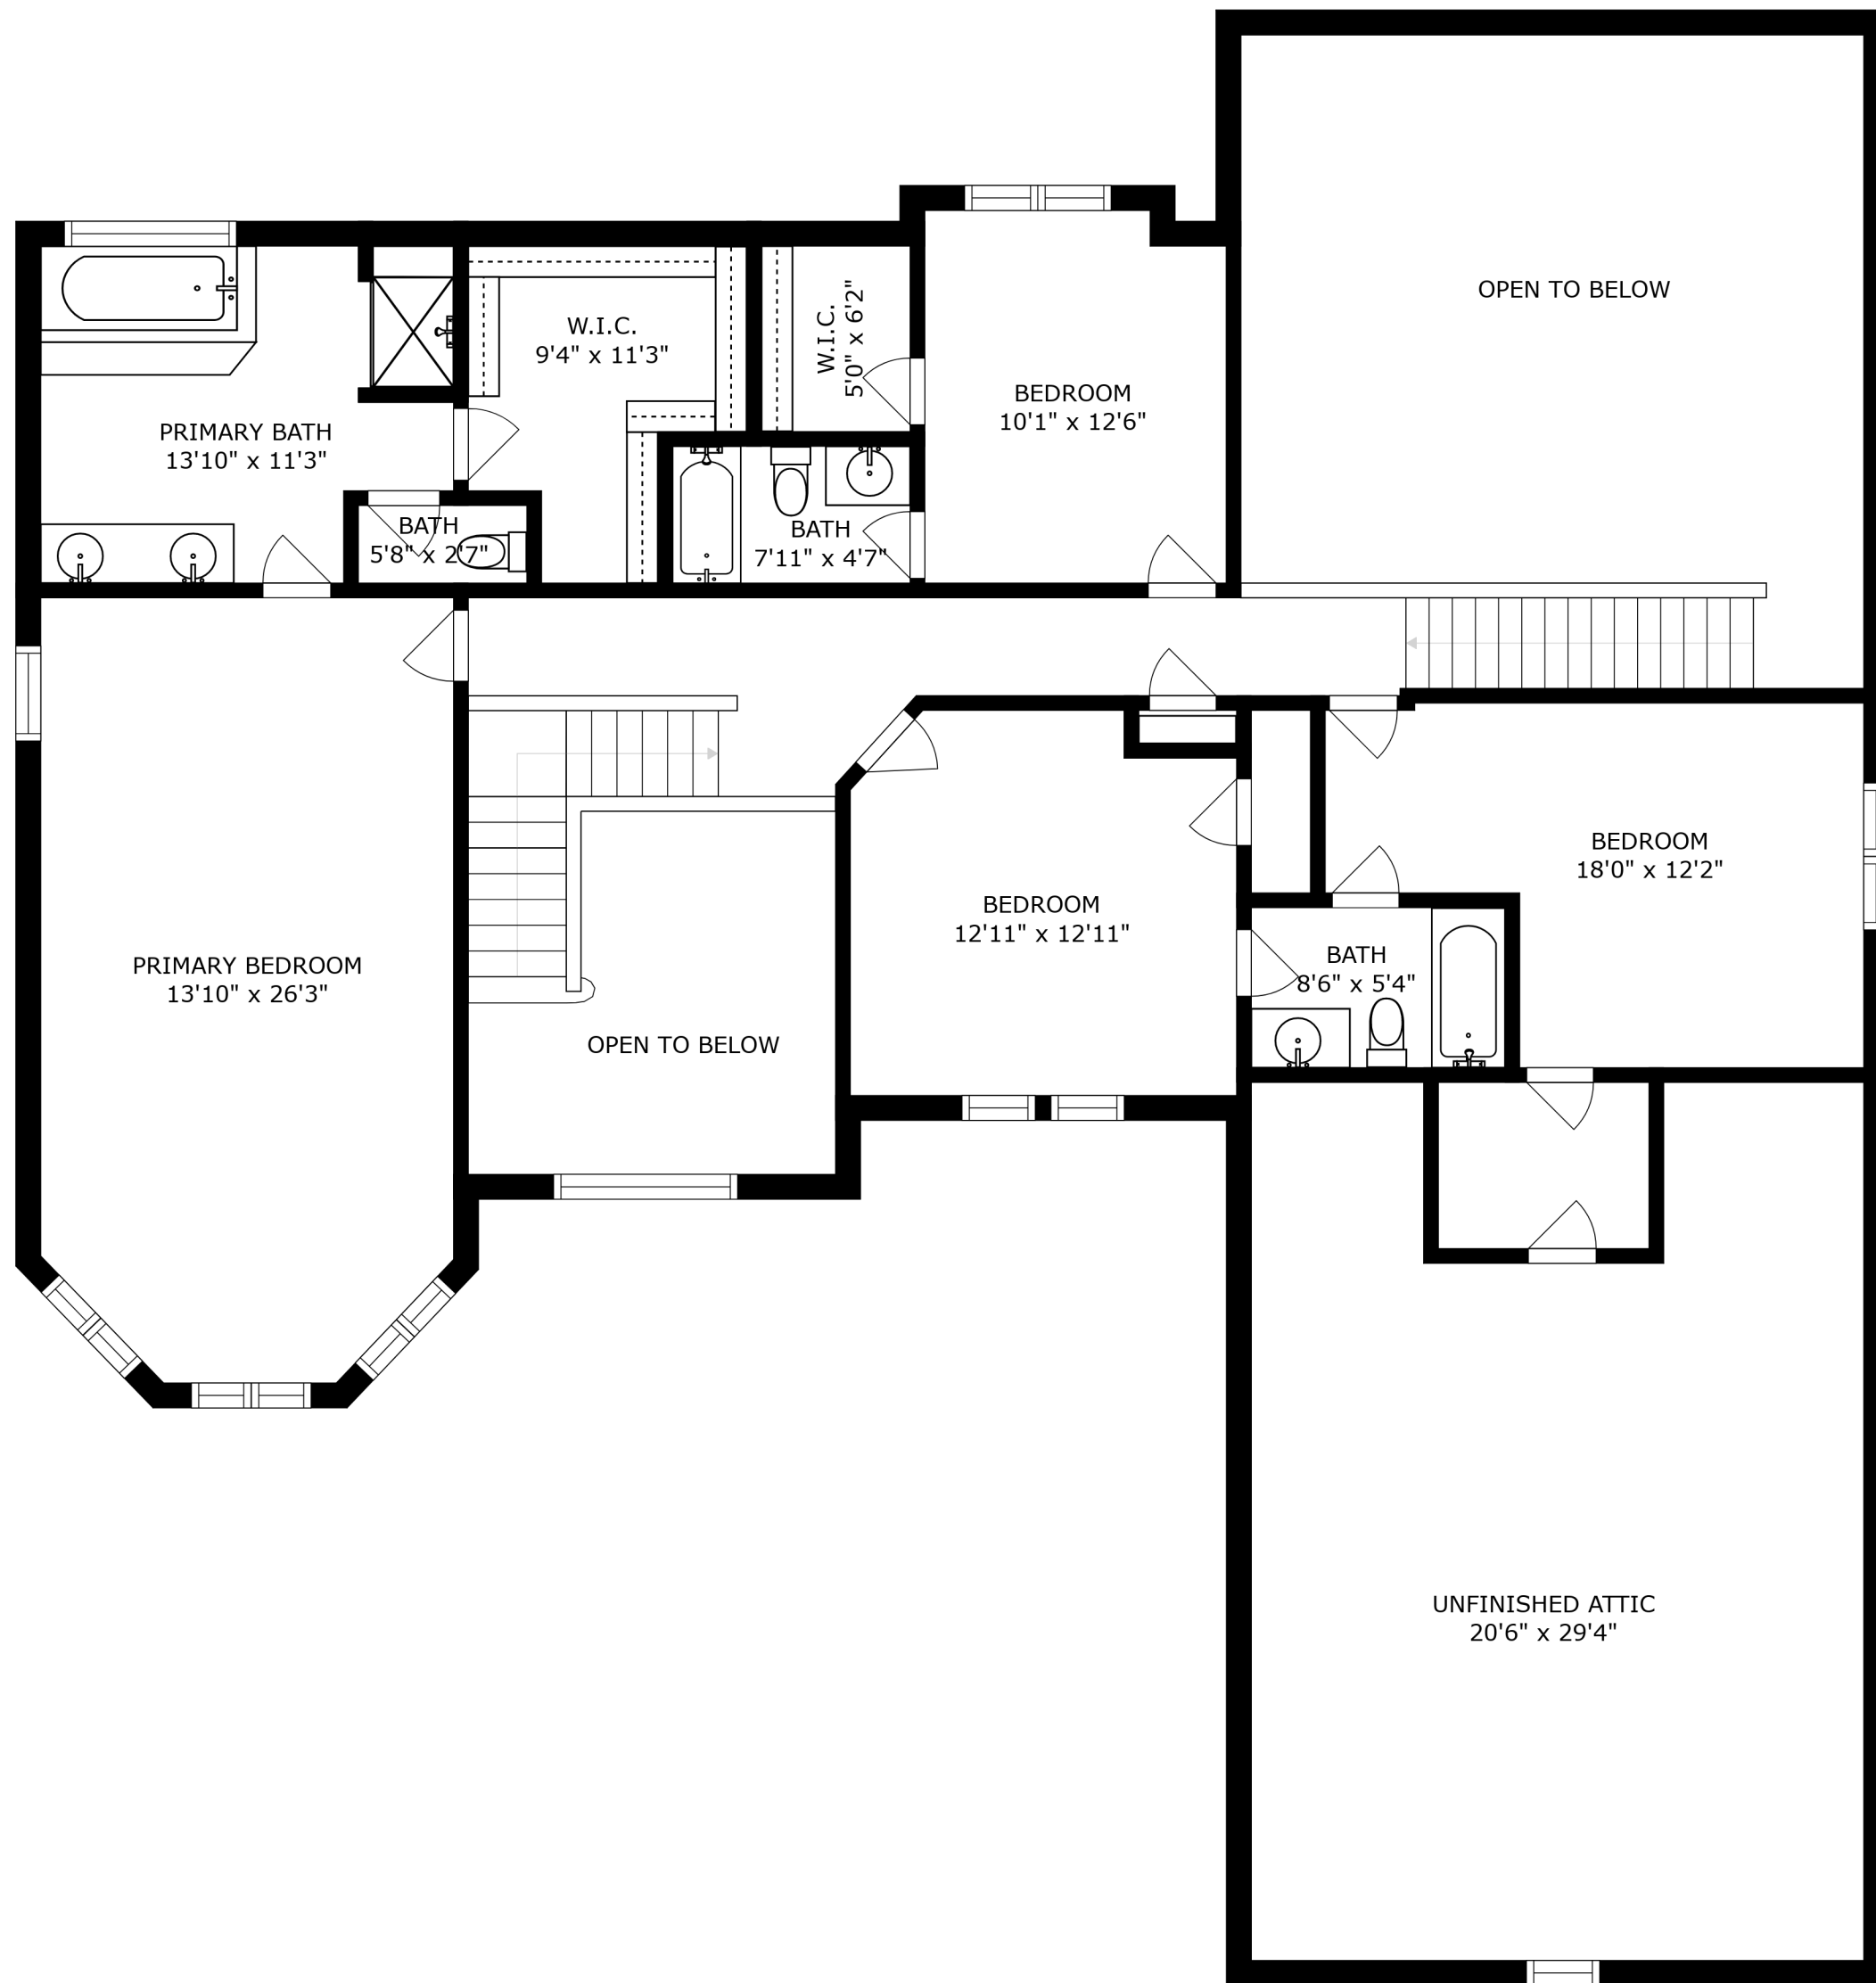

SIZES AND DIMENSIONS ARE APPROXIMATE, ACTUAL MAY VARY.

SIZES AND DIMENSIONS ARE APPROXIMATE, ACTUAL MAY VARY.

SIZES AND DIMENSIONS ARE APPROXIMATE, ACTUAL MAY VARY.

REC ROOM  
32'8" x 36'4"

BATH  
5'1" x 8'11"

STORAGE  
26'11" x 32'3"

BEDROOM  
12'7" x 12'3"

SIZES AND DIMENSIONS ARE APPROXIMATE, ACTUAL MAY VARY.