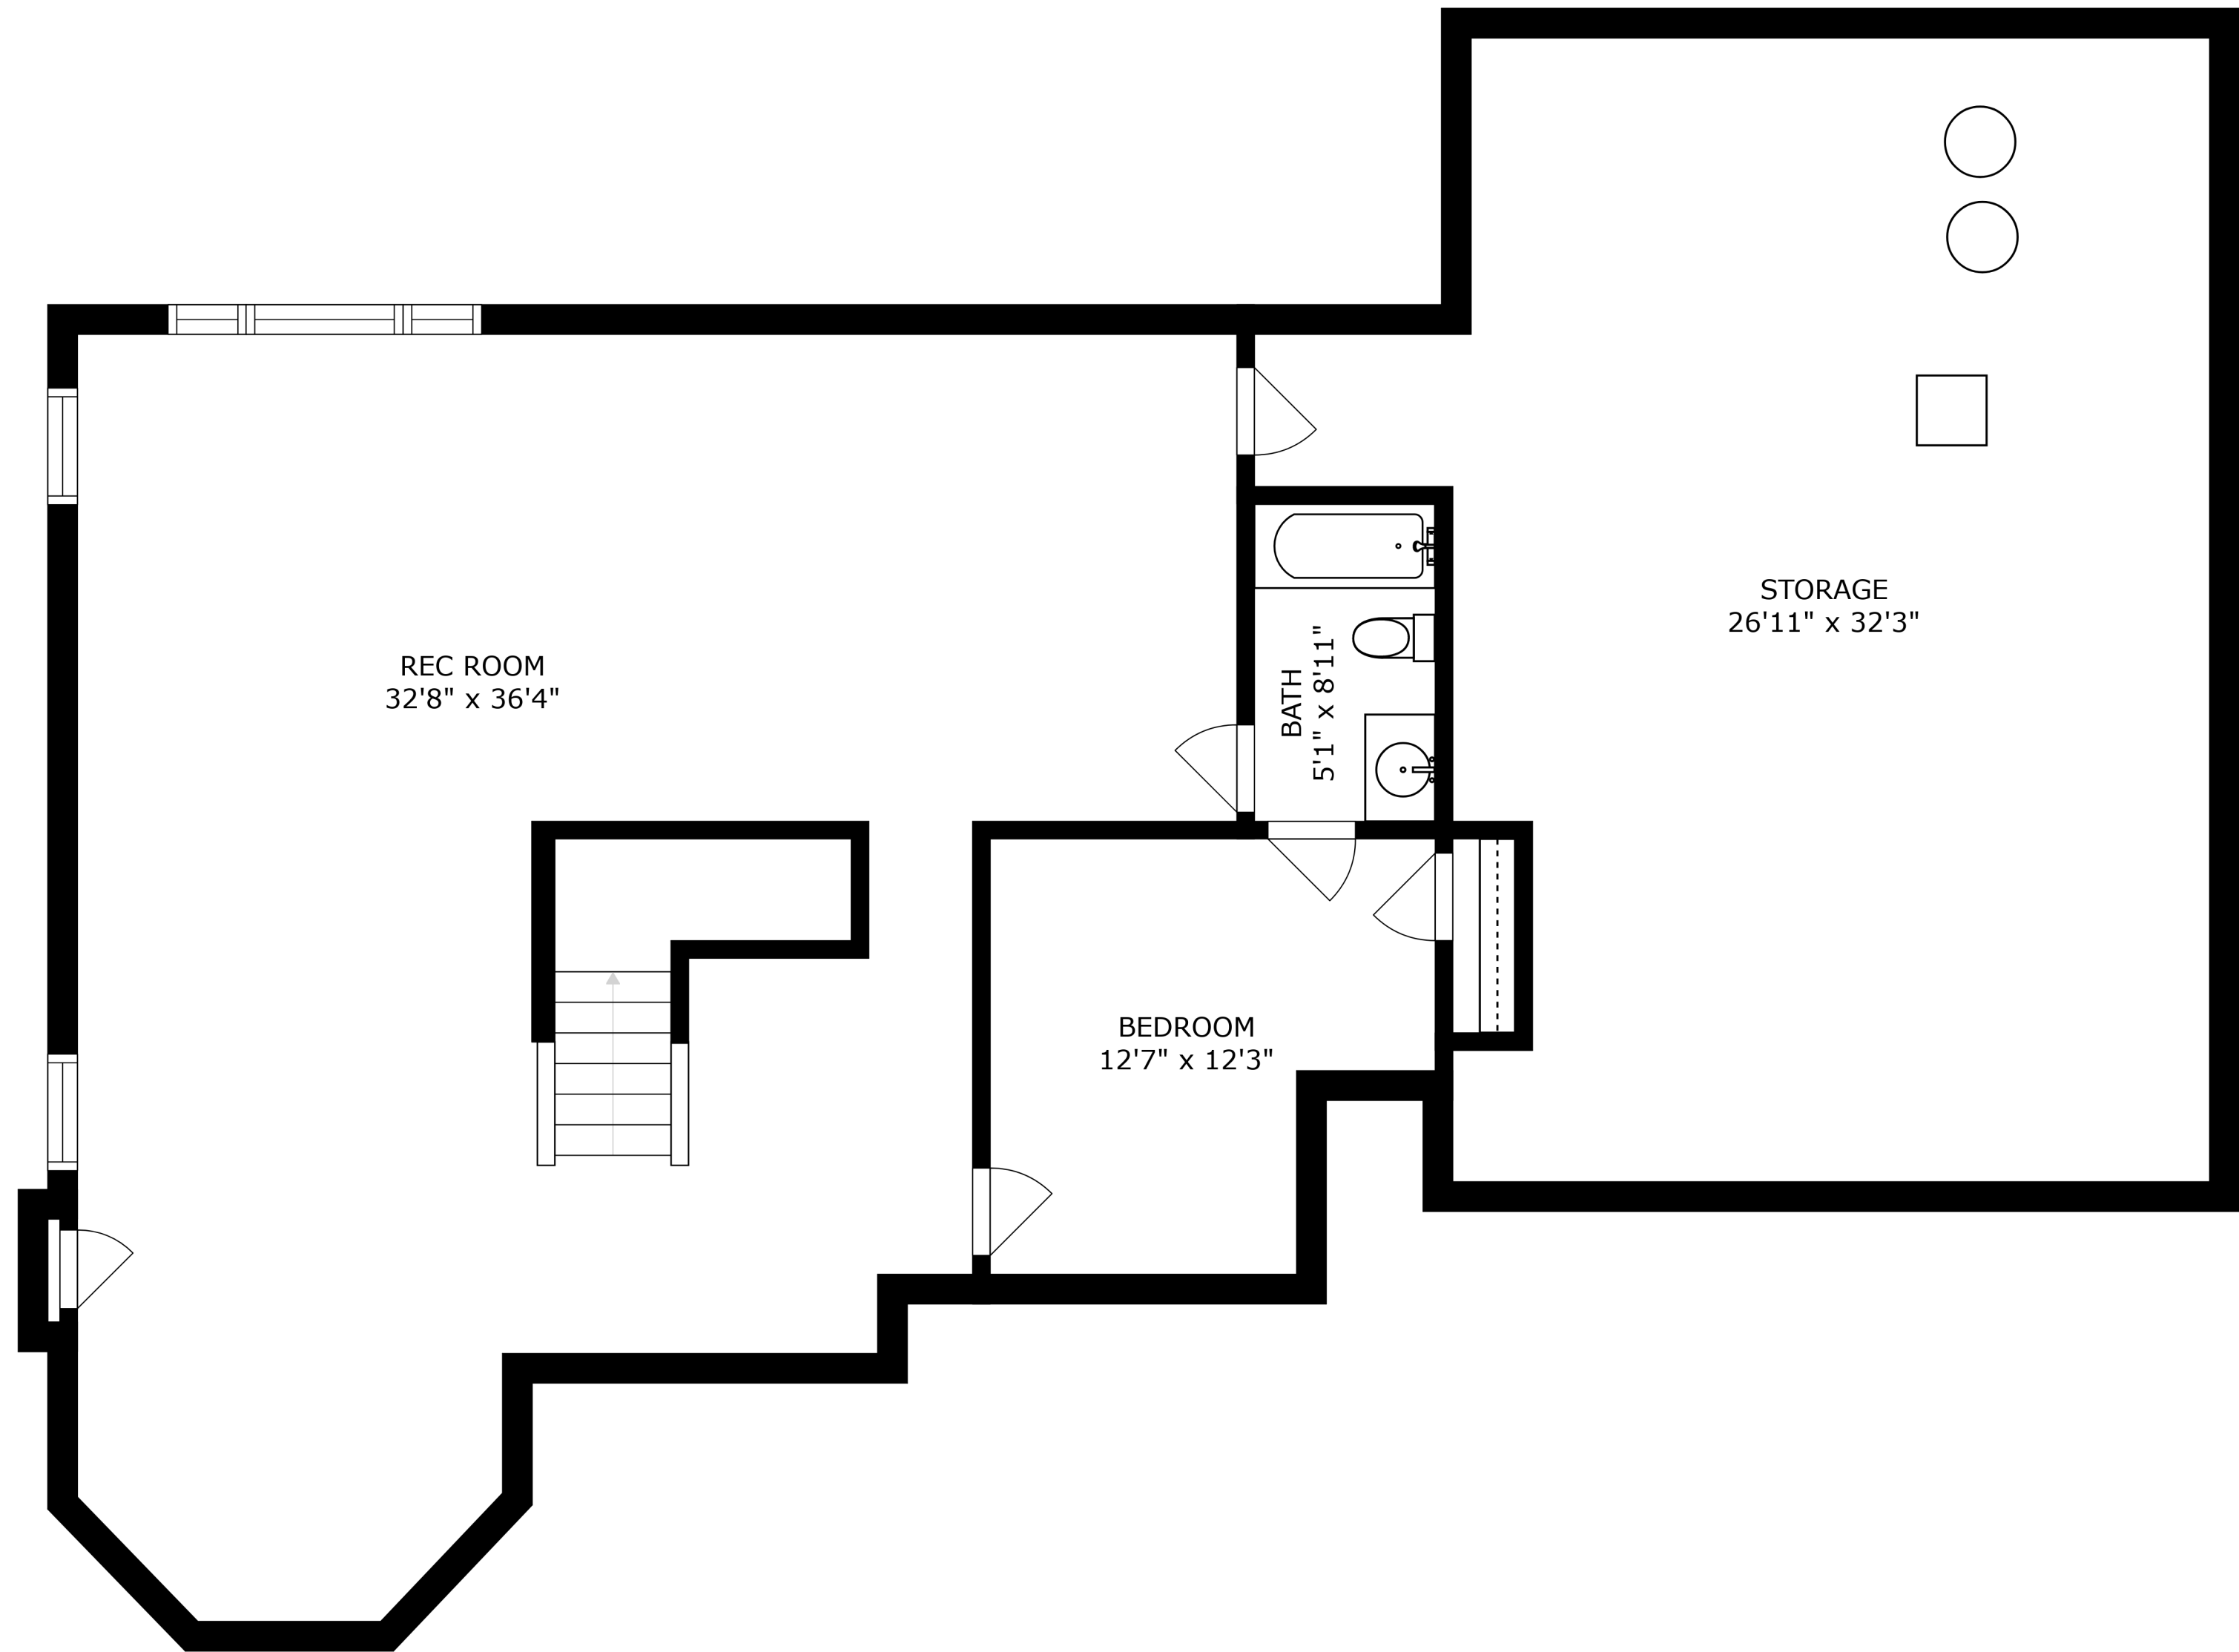

SIZES AND DIMENSIONS ARE APPROXIMATE, ACTUAL MAY VARY.

SIZES AND DIMENSIONS ARE APPROXIMATE, ACTUAL MAY VARY.

SIZES AND DIMENSIONS ARE APPROXIMATE, ACTUAL MAY VARY.

REC ROOM  
32'8" x 36'4"

BATH  
5'1" x 8'11"

STORAGE  
26'11" x 32'3"

BEDROOM  
12'7" x 12'3"

SIZES AND DIMENSIONS ARE APPROXIMATE, ACTUAL MAY VARY.