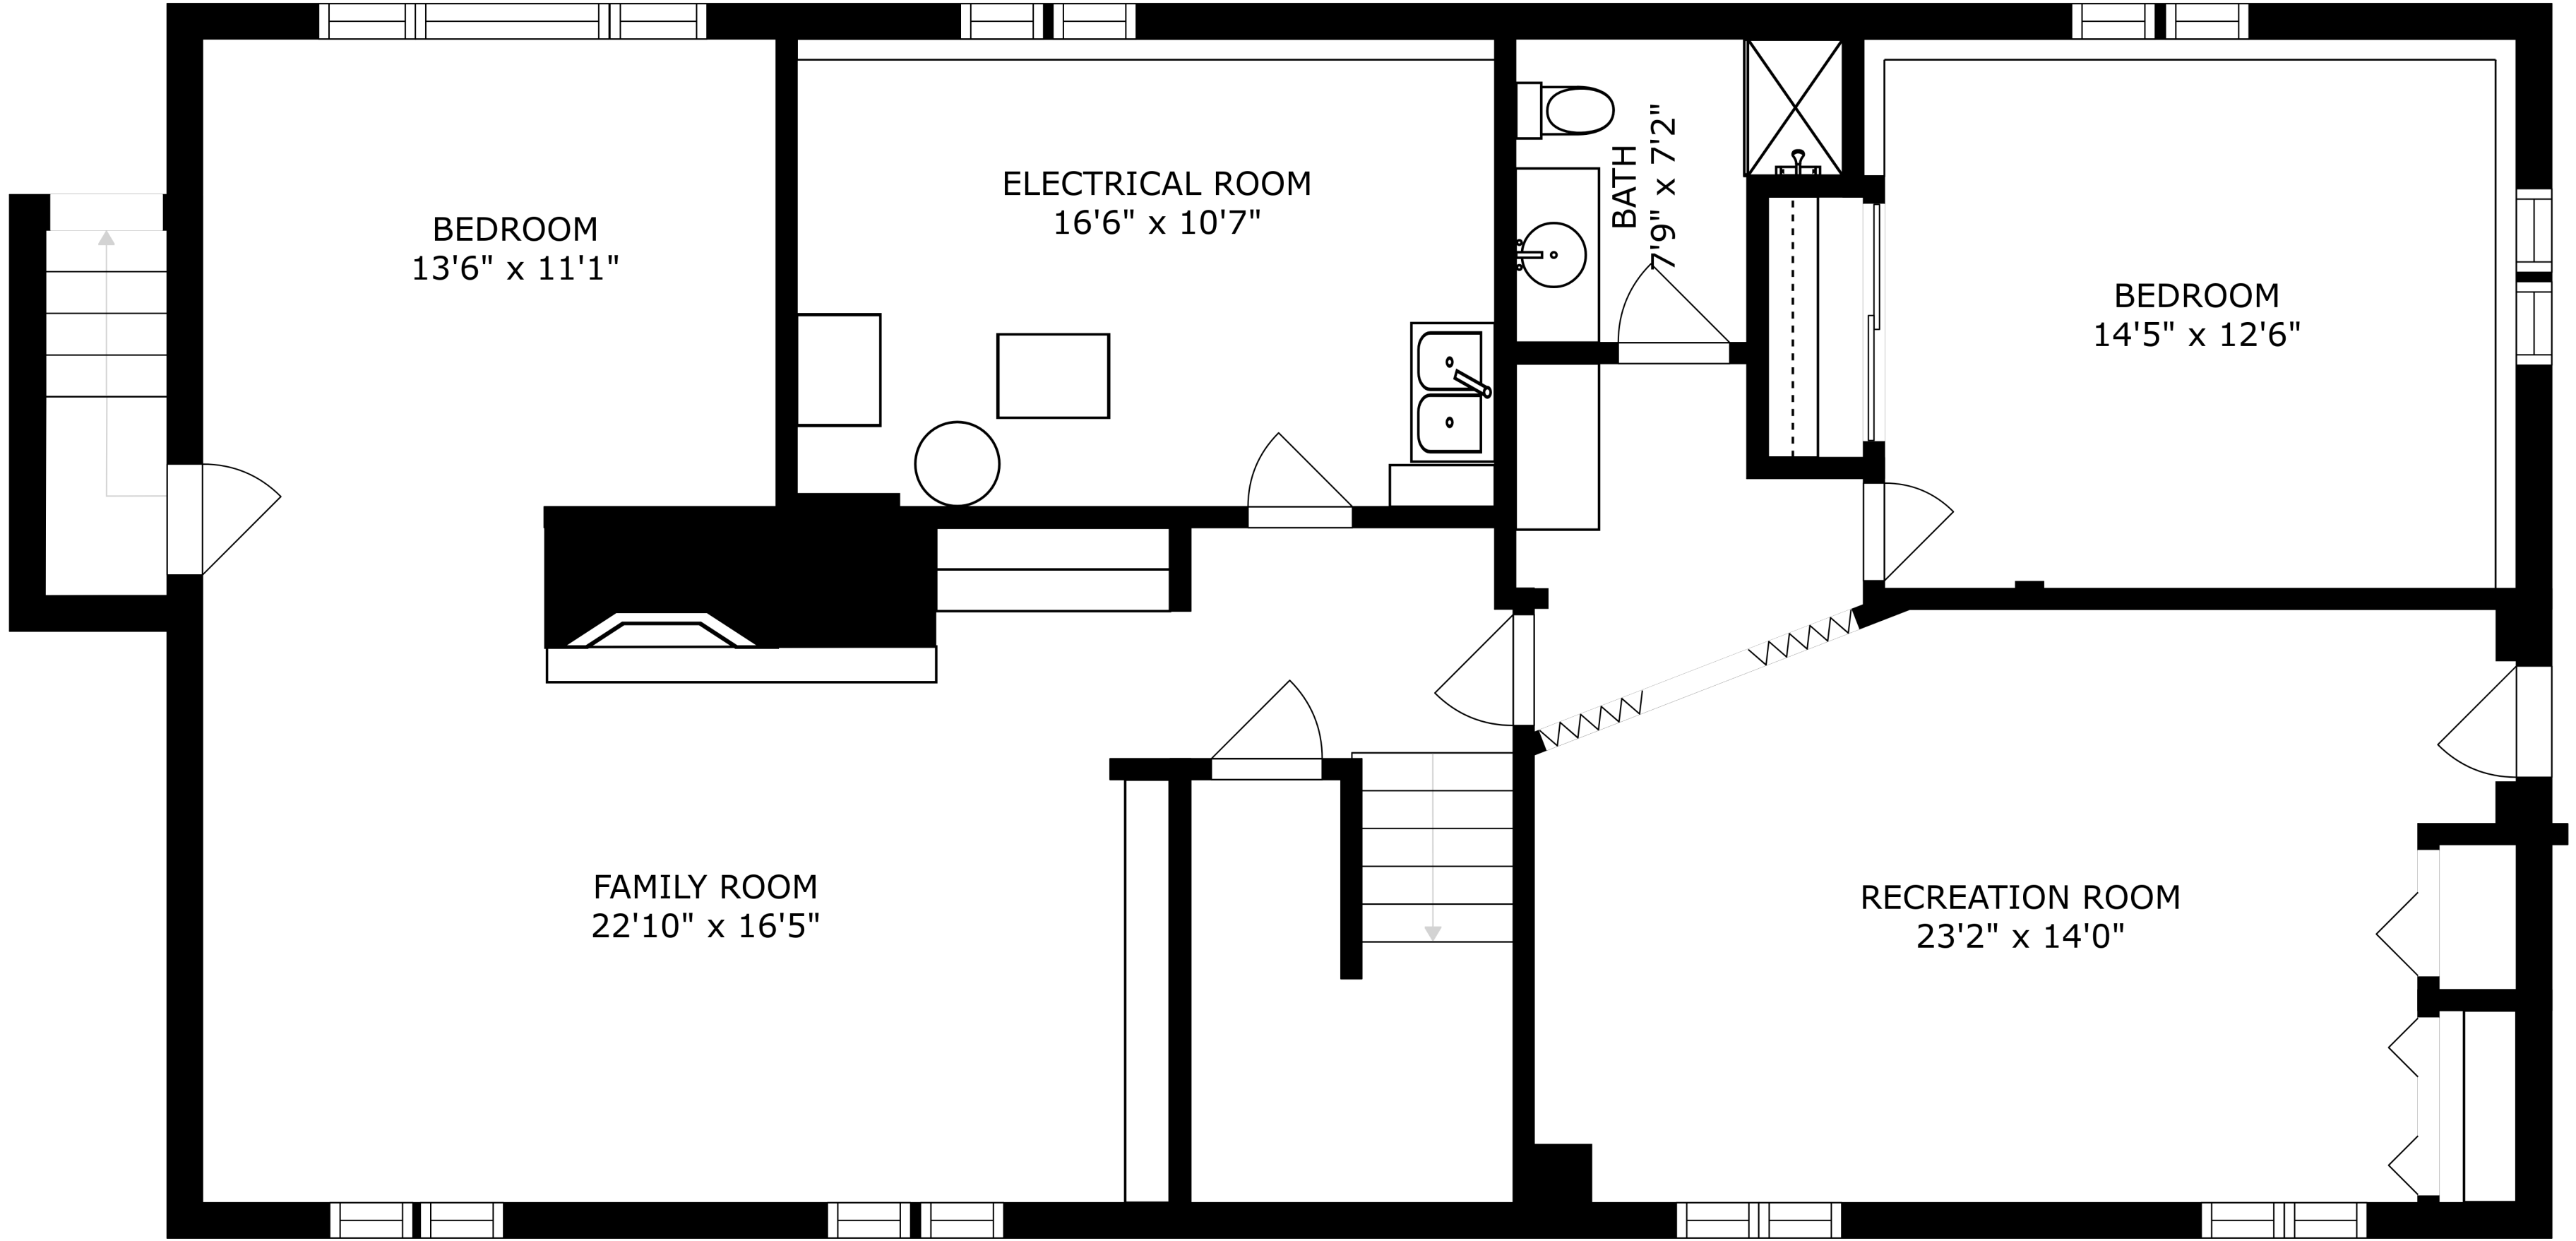

SIZES AND DIMENSIONS ARE APPROXIMATE, ACTUAL MAY VARY.

SIZES AND DIMENSIONS ARE APPROXIMATE, ACTUAL MAY VARY.

BEDROOM  
13'6" x 11'1"

ELECTRICAL ROOM  
16'6" x 10'7"

BATH  
7'9" x 7'2"

BEDROOM  
14'5" x 12'6"

FAMILY ROOM  
22'10" x 16'5"

RECREATION ROOM  
23'2" x 14'0"

SIZES AND DIMENSIONS ARE APPROXIMATE, ACTUAL MAY VARY.