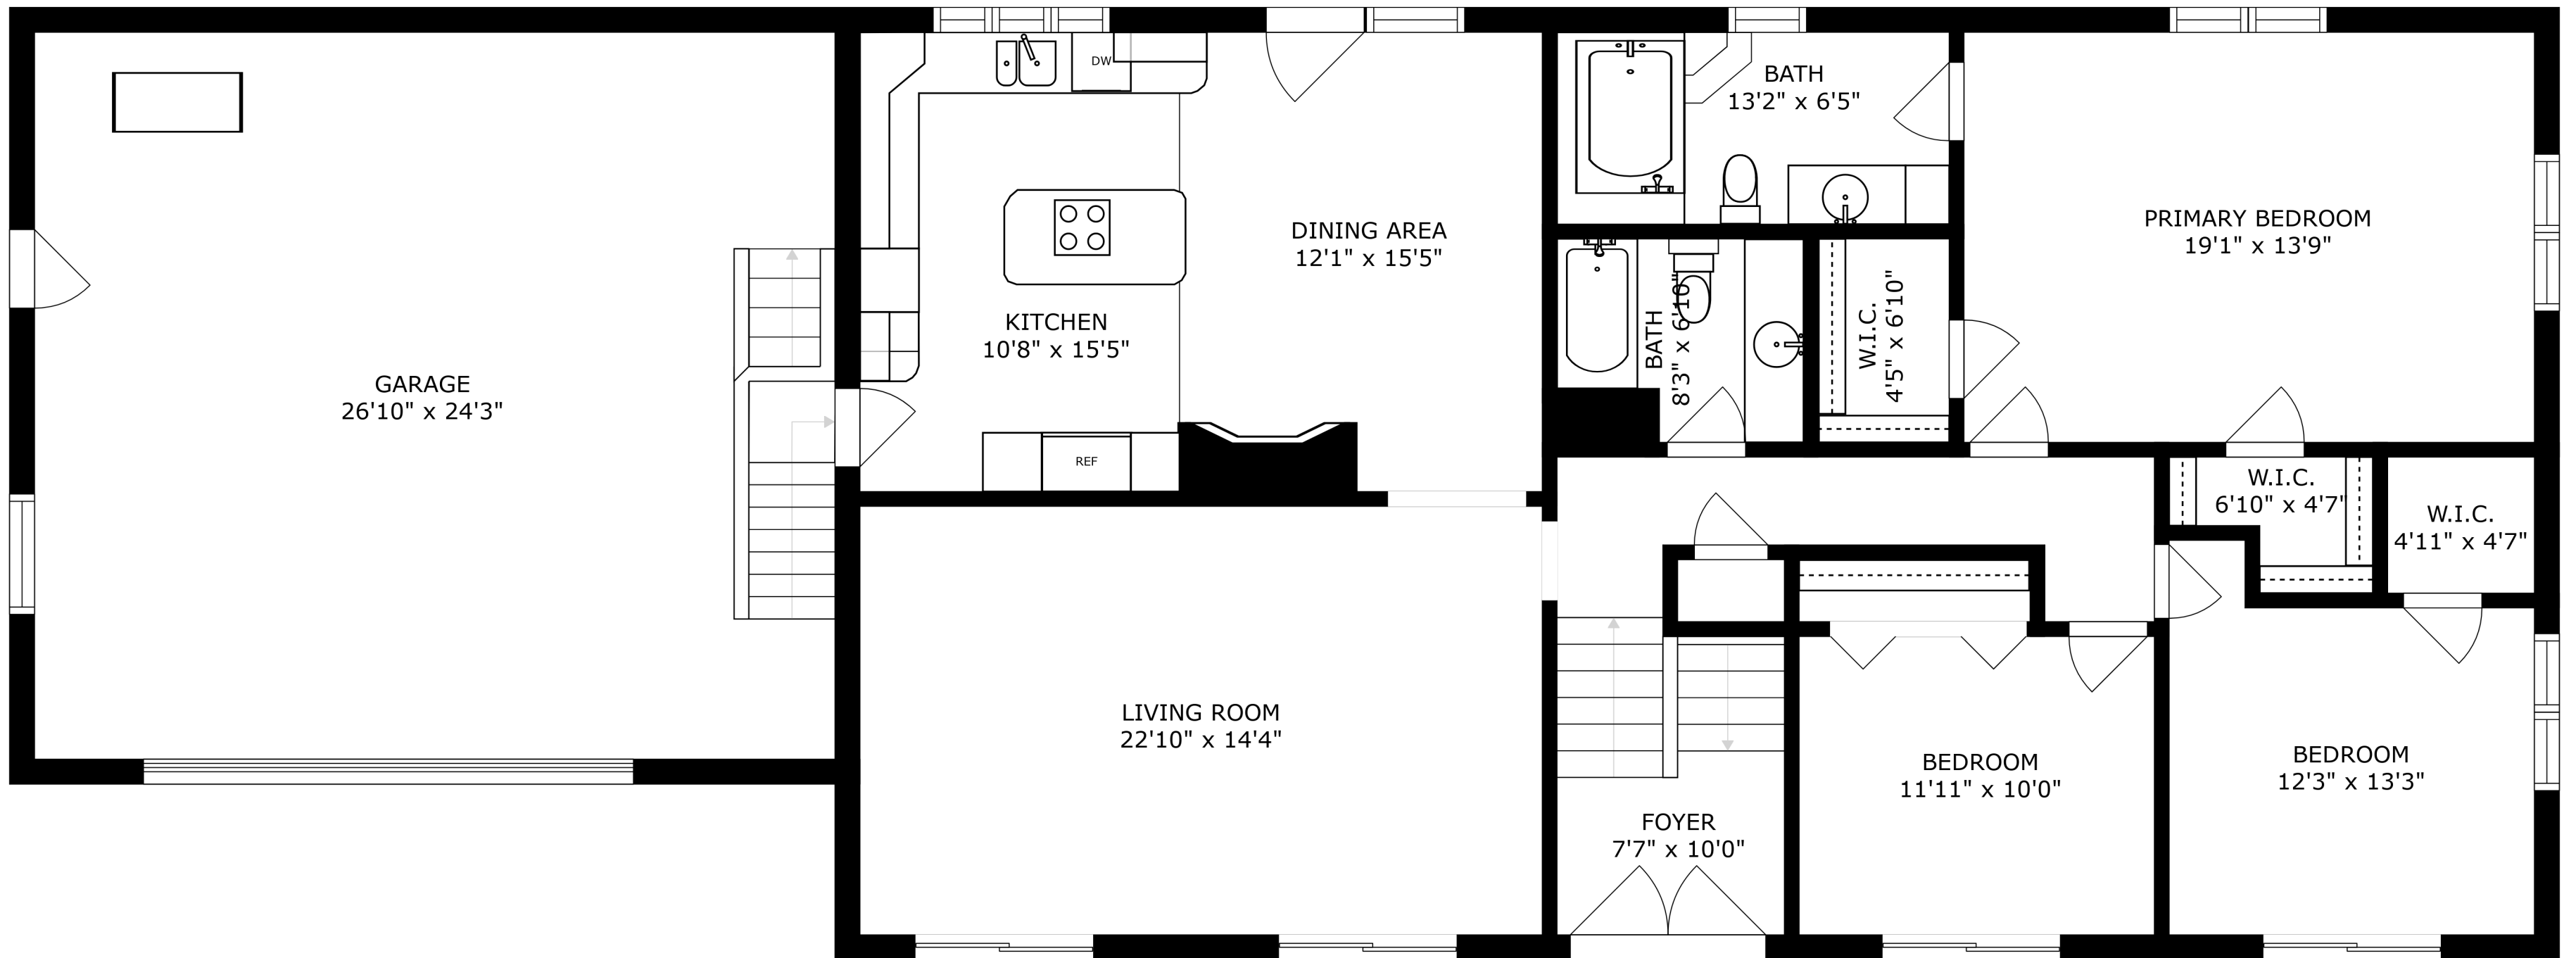

SIZES AND DIMENSIONS ARE APPROXIMATE, ACTUAL MAY VARY.

SIZES AND DIMENSIONS ARE APPROXIMATE, ACTUAL MAY VARY.

BEDROOM  
13'6" x 11'1"

ELECTRICAL ROOM  
16'6" x 10'7"

BATH  
7'9" x 7'2"

BEDROOM  
14'5" x 12'6"

FAMILY ROOM  
22'10" x 16'5"

RECREATION ROOM  
23'2" x 14'0"

SIZES AND DIMENSIONS ARE APPROXIMATE, ACTUAL MAY VARY.