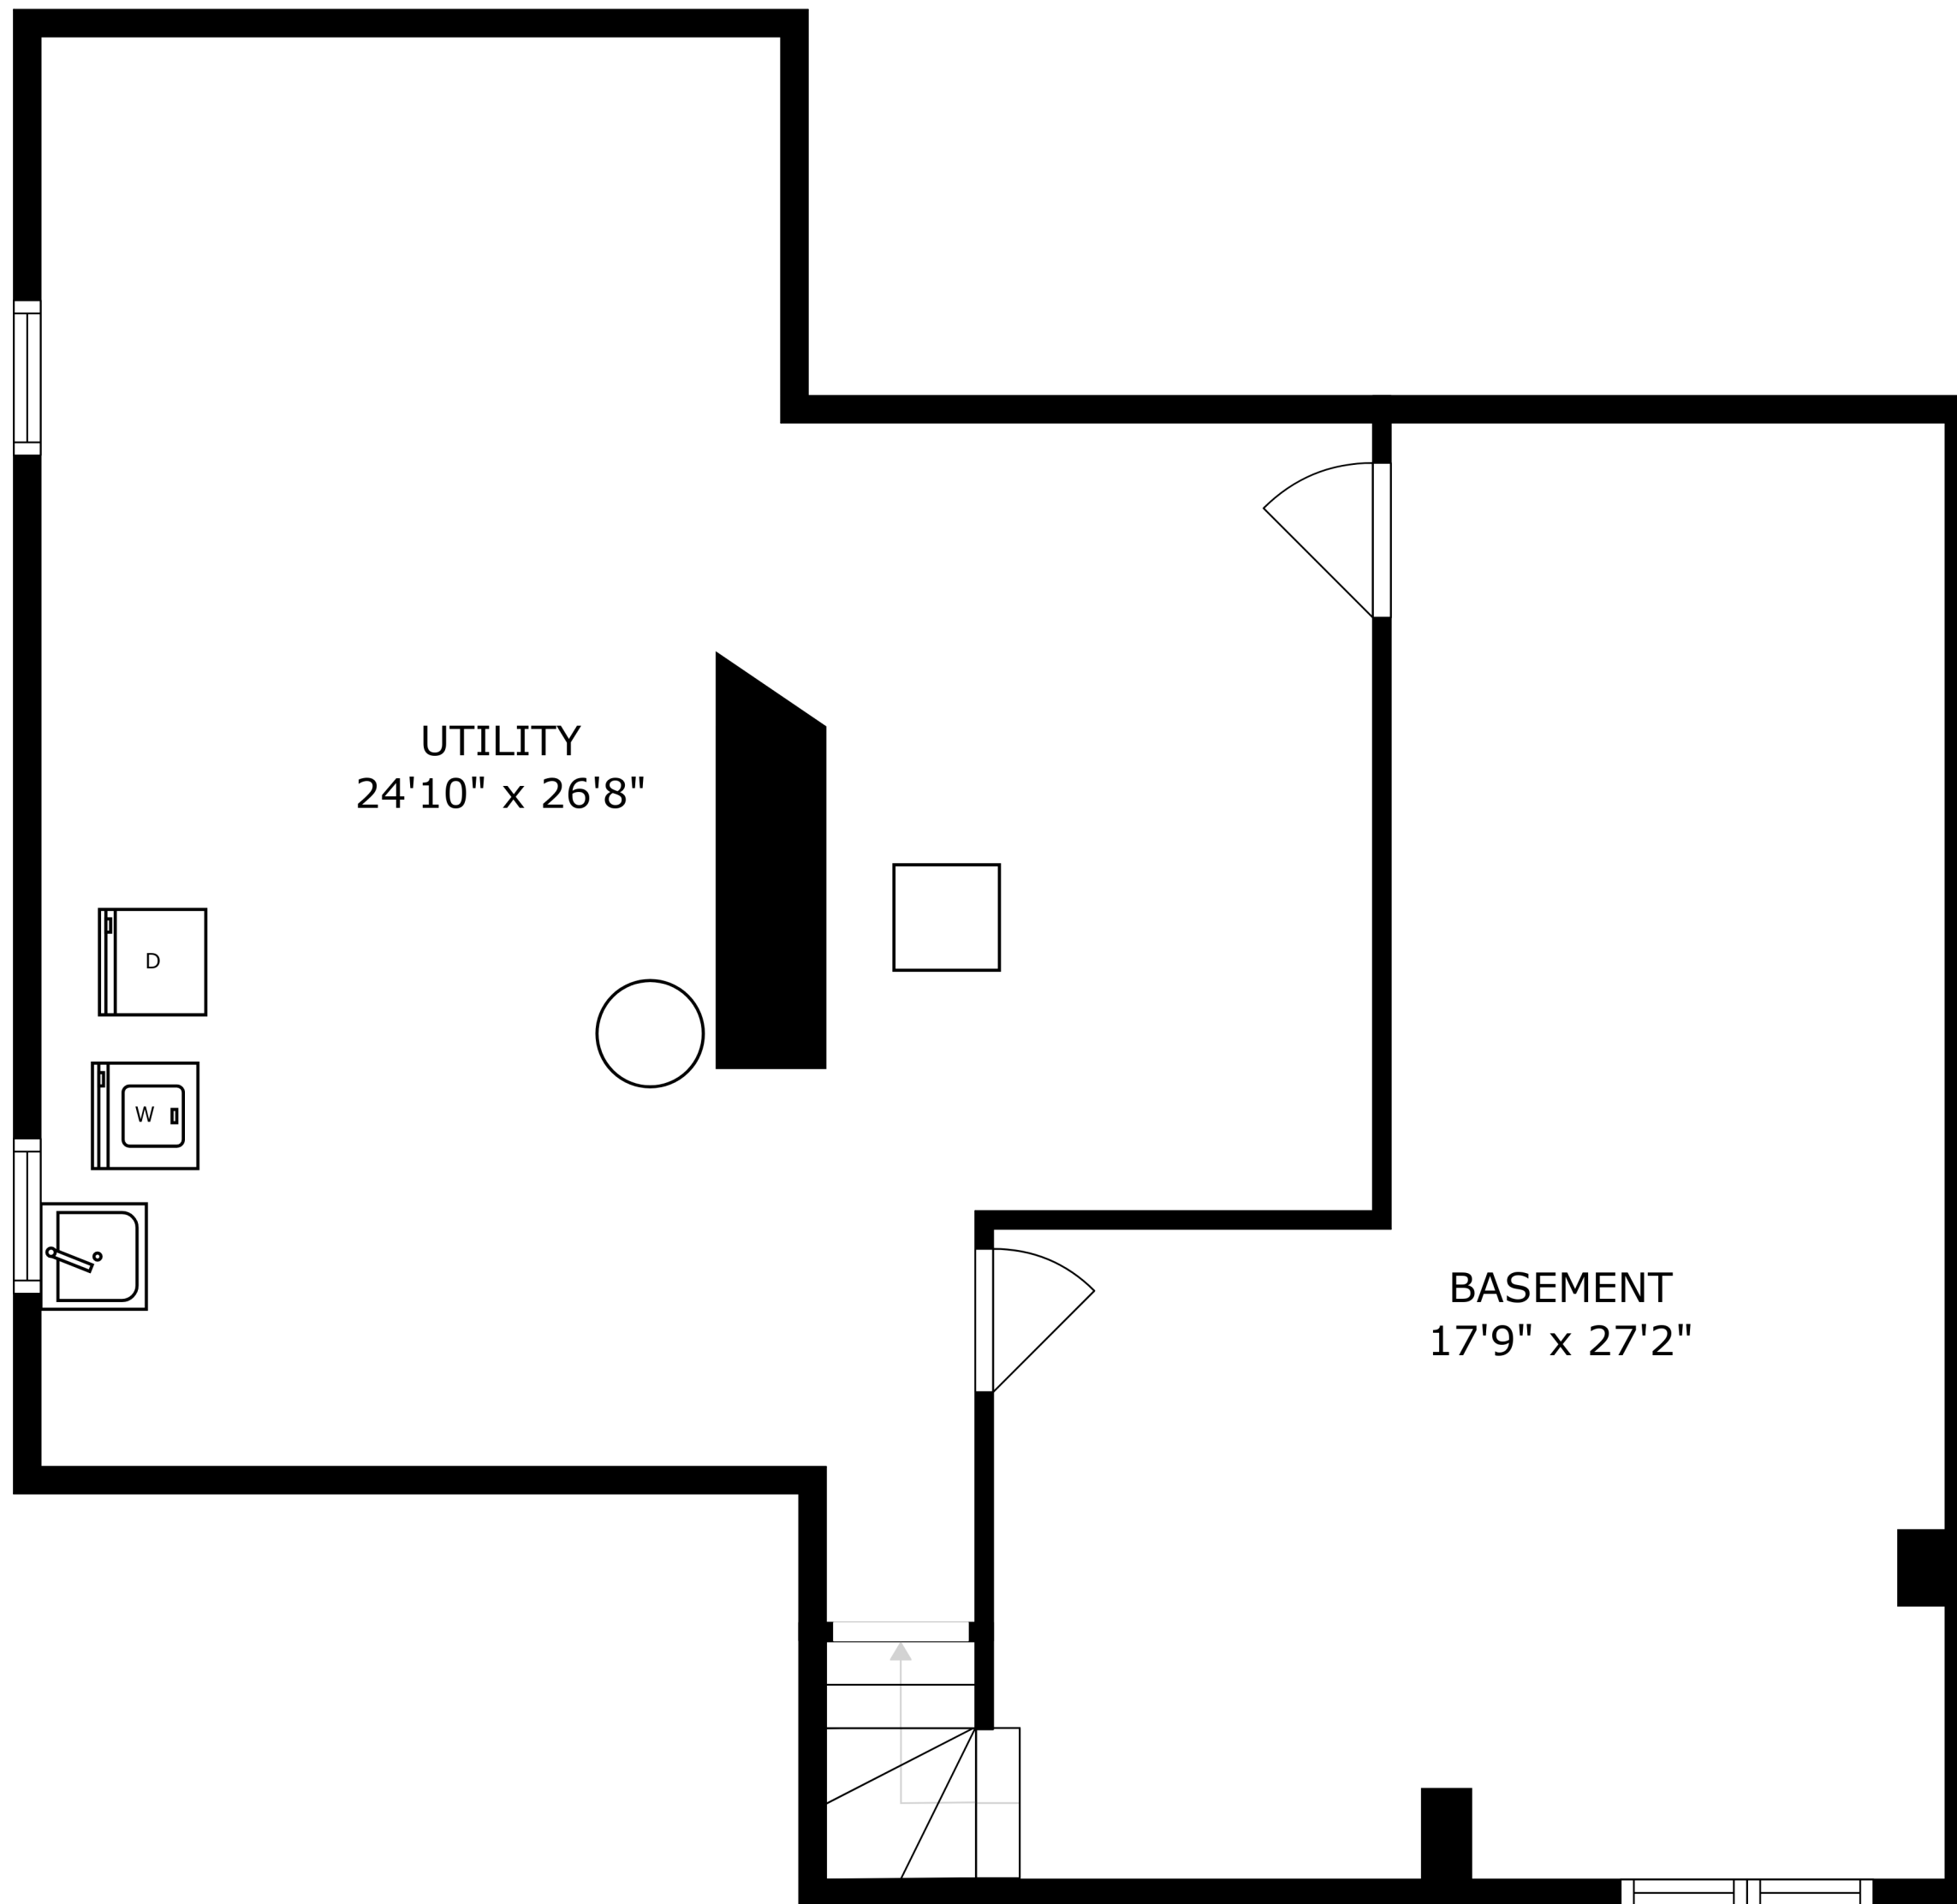

SIZES AND DIMENSIONS ARE APPROXIMATE, ACTUAL MAY VARY.

SIZES AND DIMENSIONS ARE APPROXIMATE, ACTUAL MAY VARY.

UTILITY
24'10" x 26'8"

BASEMENT
17'9" x 27'2"

SIZES AND DIMENSIONS ARE APPROXIMATE, ACTUAL MAY VARY.