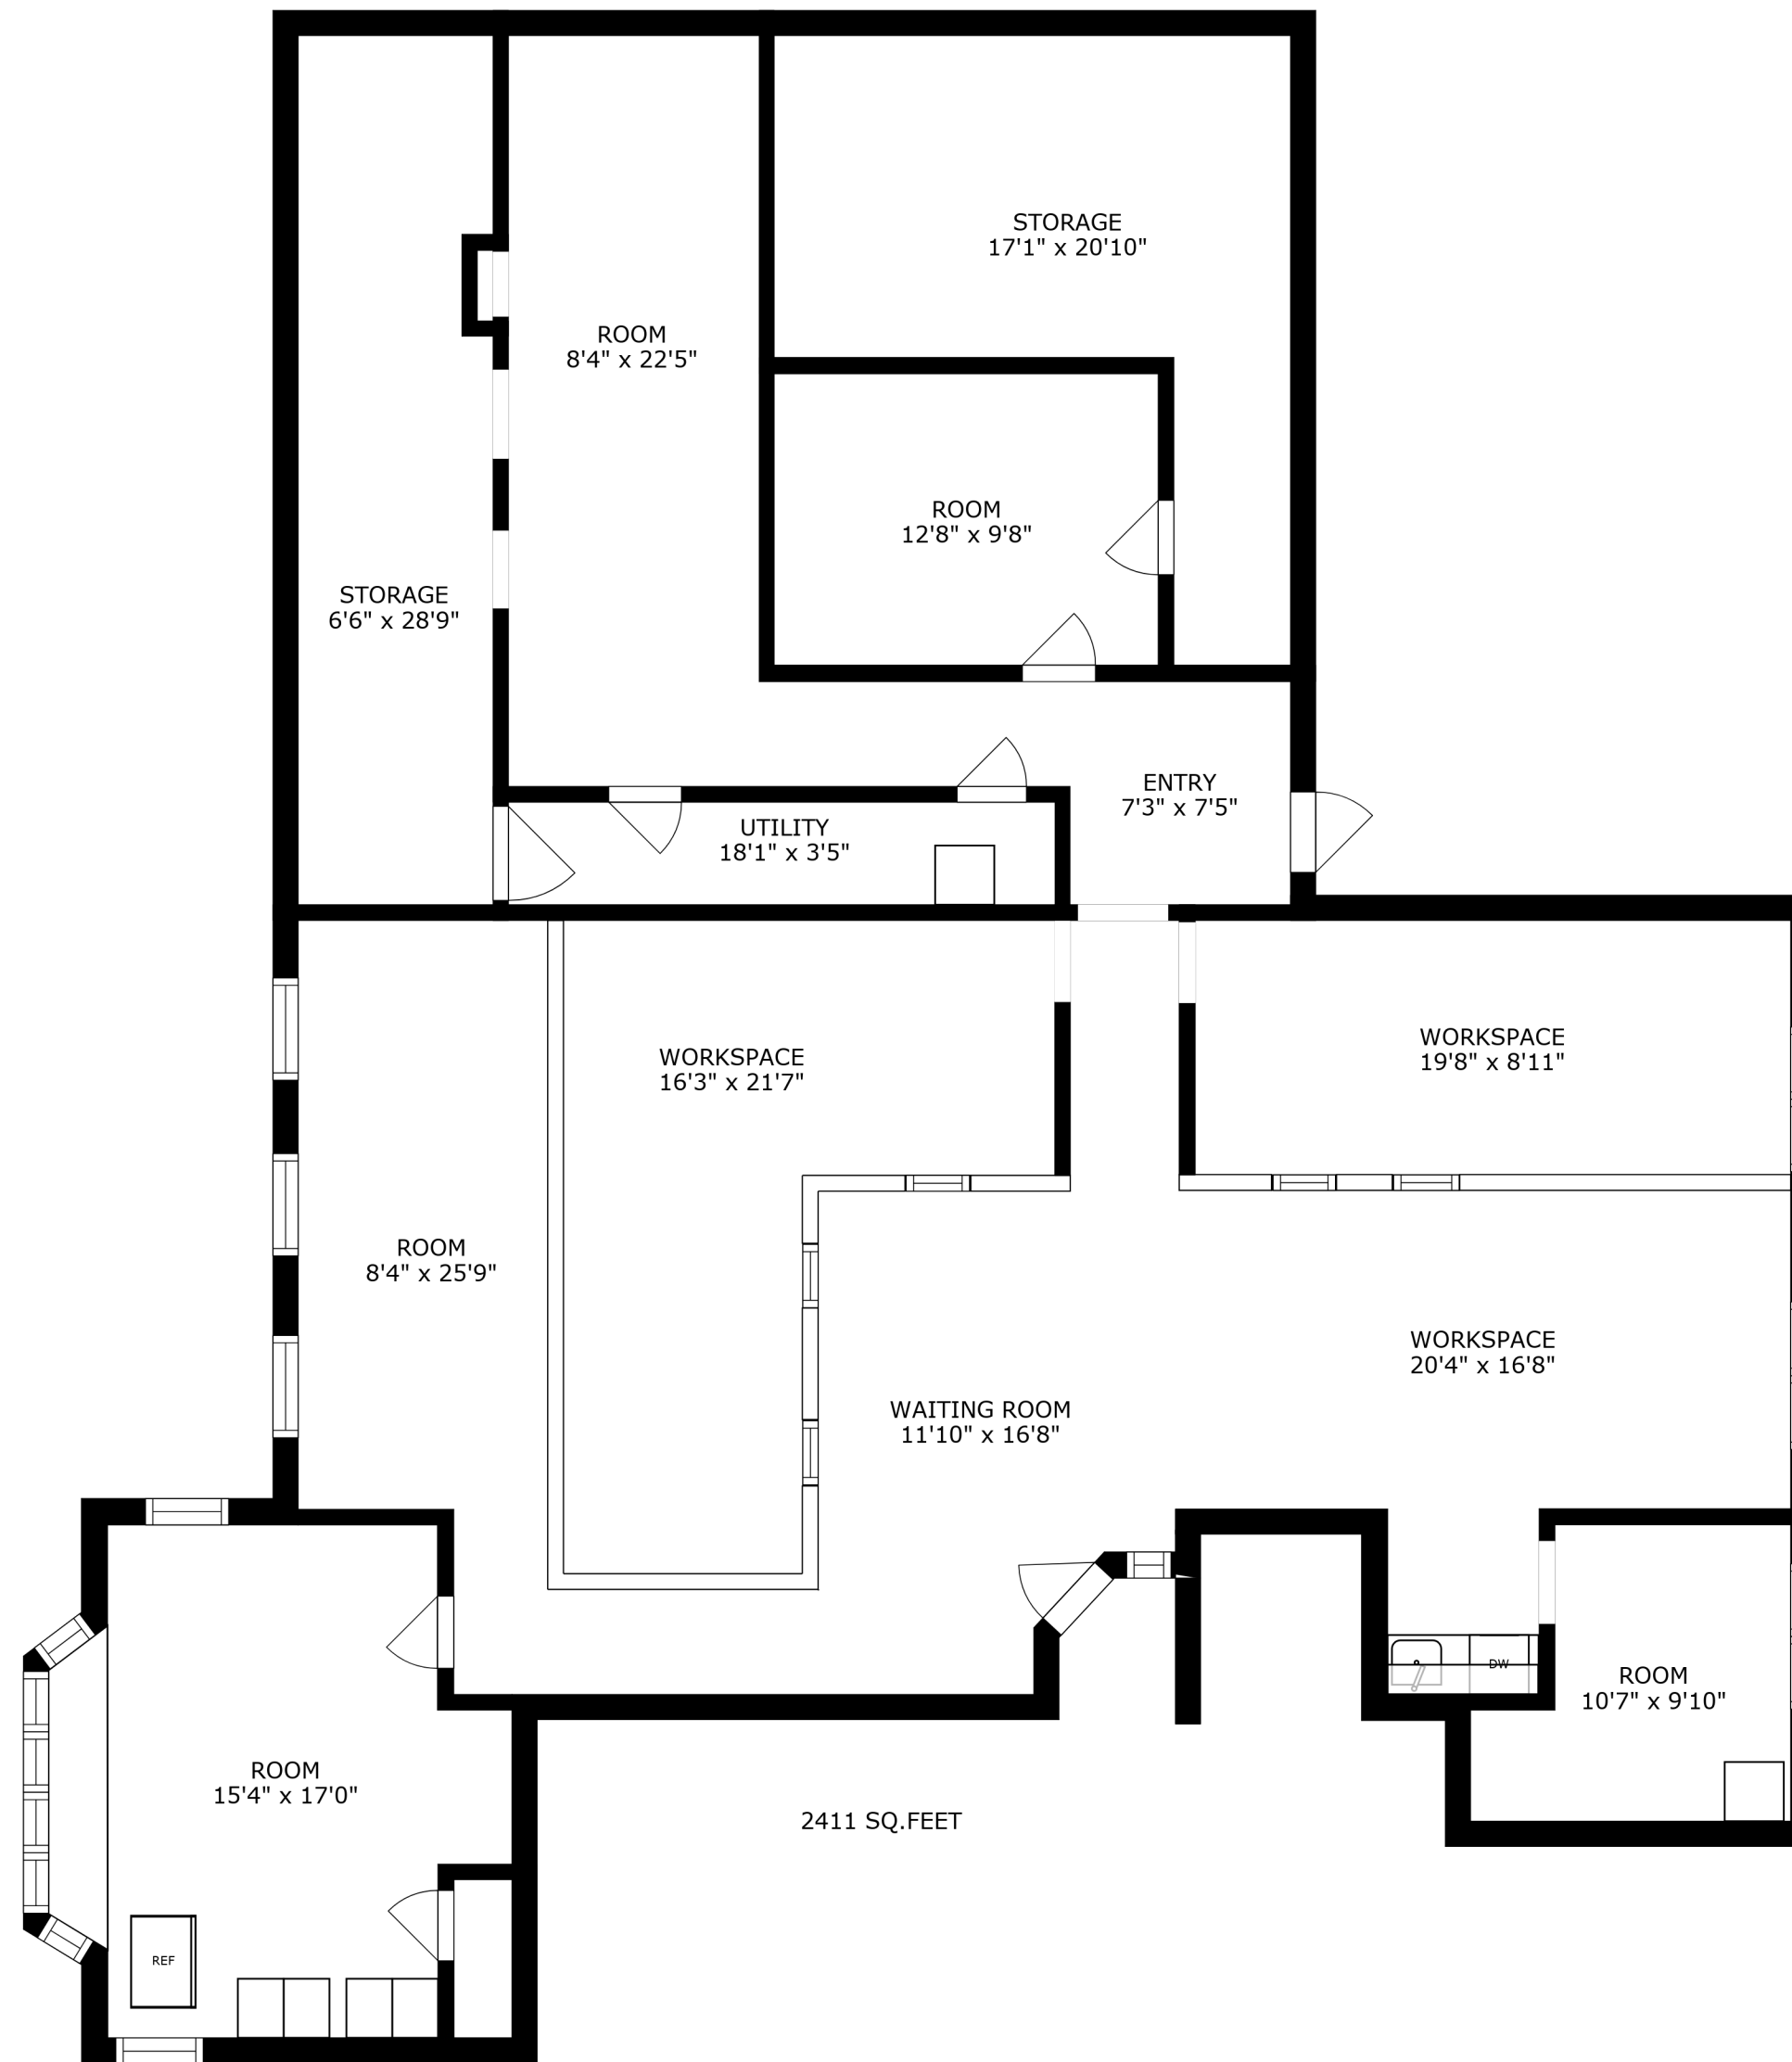

SIZES AND DIMENSIONS ARE APPROXIMATE, ACTUAL MAY VARY.

SIZES AND DIMENSIONS ARE APPROXIMATE, ACTUAL MAY VARY.

SIZES AND DIMENSIONS ARE APPROXIMATE, ACTUAL MAY VARY.

2069 SQ.FEET

SIZES AND DIMENSIONS ARE APPROXIMATE, ACTUAL MAY VARY.

ROOM  
48'9" x 16'11"

STORAGE  
4'1" x 11'1"

BATH  
5'1" x 6'5"

862 SQ.FEET

SIZES AND DIMENSIONS ARE APPROXIMATE, ACTUAL MAY VARY.

SIZES AND DIMENSIONS ARE APPROXIMATE, ACTUAL MAY VARY.