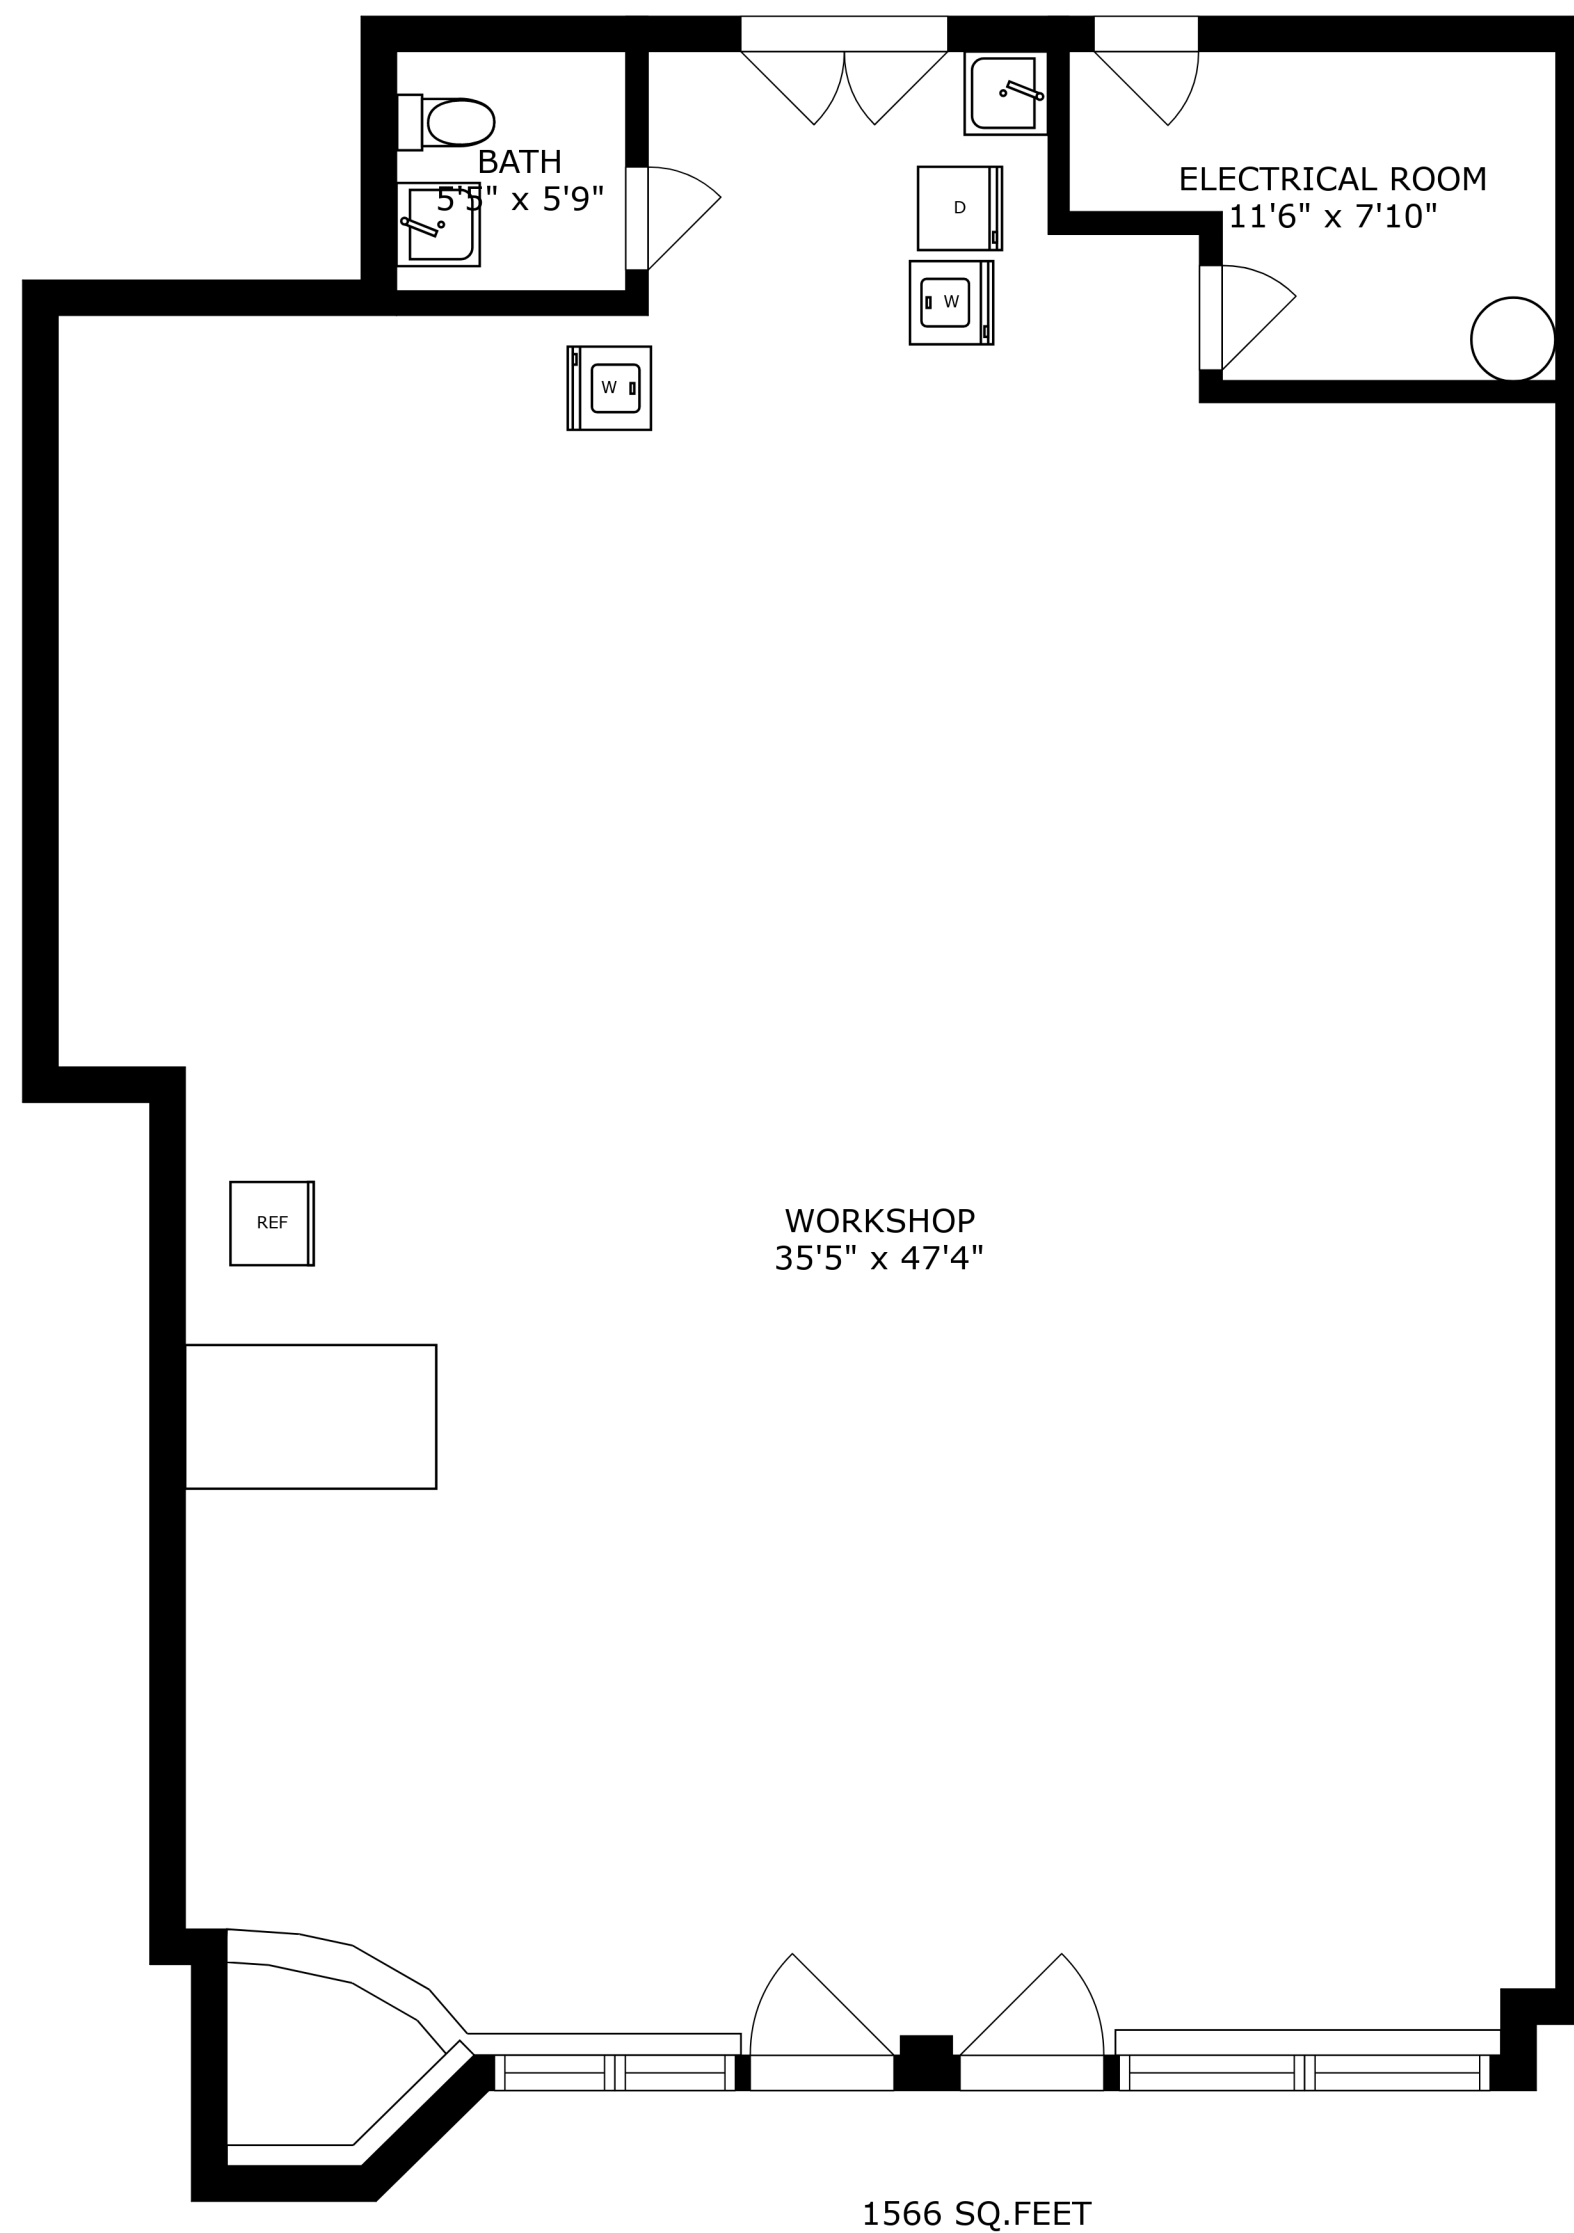

SIZES AND DIMENSIONS ARE APPROXIMATE, ACTUAL MAY VARY.

SIZES AND DIMENSIONS ARE APPROXIMATE, ACTUAL MAY VARY.

SIZES AND DIMENSIONS ARE APPROXIMATE, ACTUAL MAY VARY.

2069 SQ.FEET

SIZES AND DIMENSIONS ARE APPROXIMATE, ACTUAL MAY VARY.

ROOM  
48'9" x 16'11"

STORAGE  
4'1" x 11'1"

BATH  
5'1" x 6'5"

862 SQ.FEET

SIZES AND DIMENSIONS ARE APPROXIMATE, ACTUAL MAY VARY.

SIZES AND DIMENSIONS ARE APPROXIMATE, ACTUAL MAY VARY.