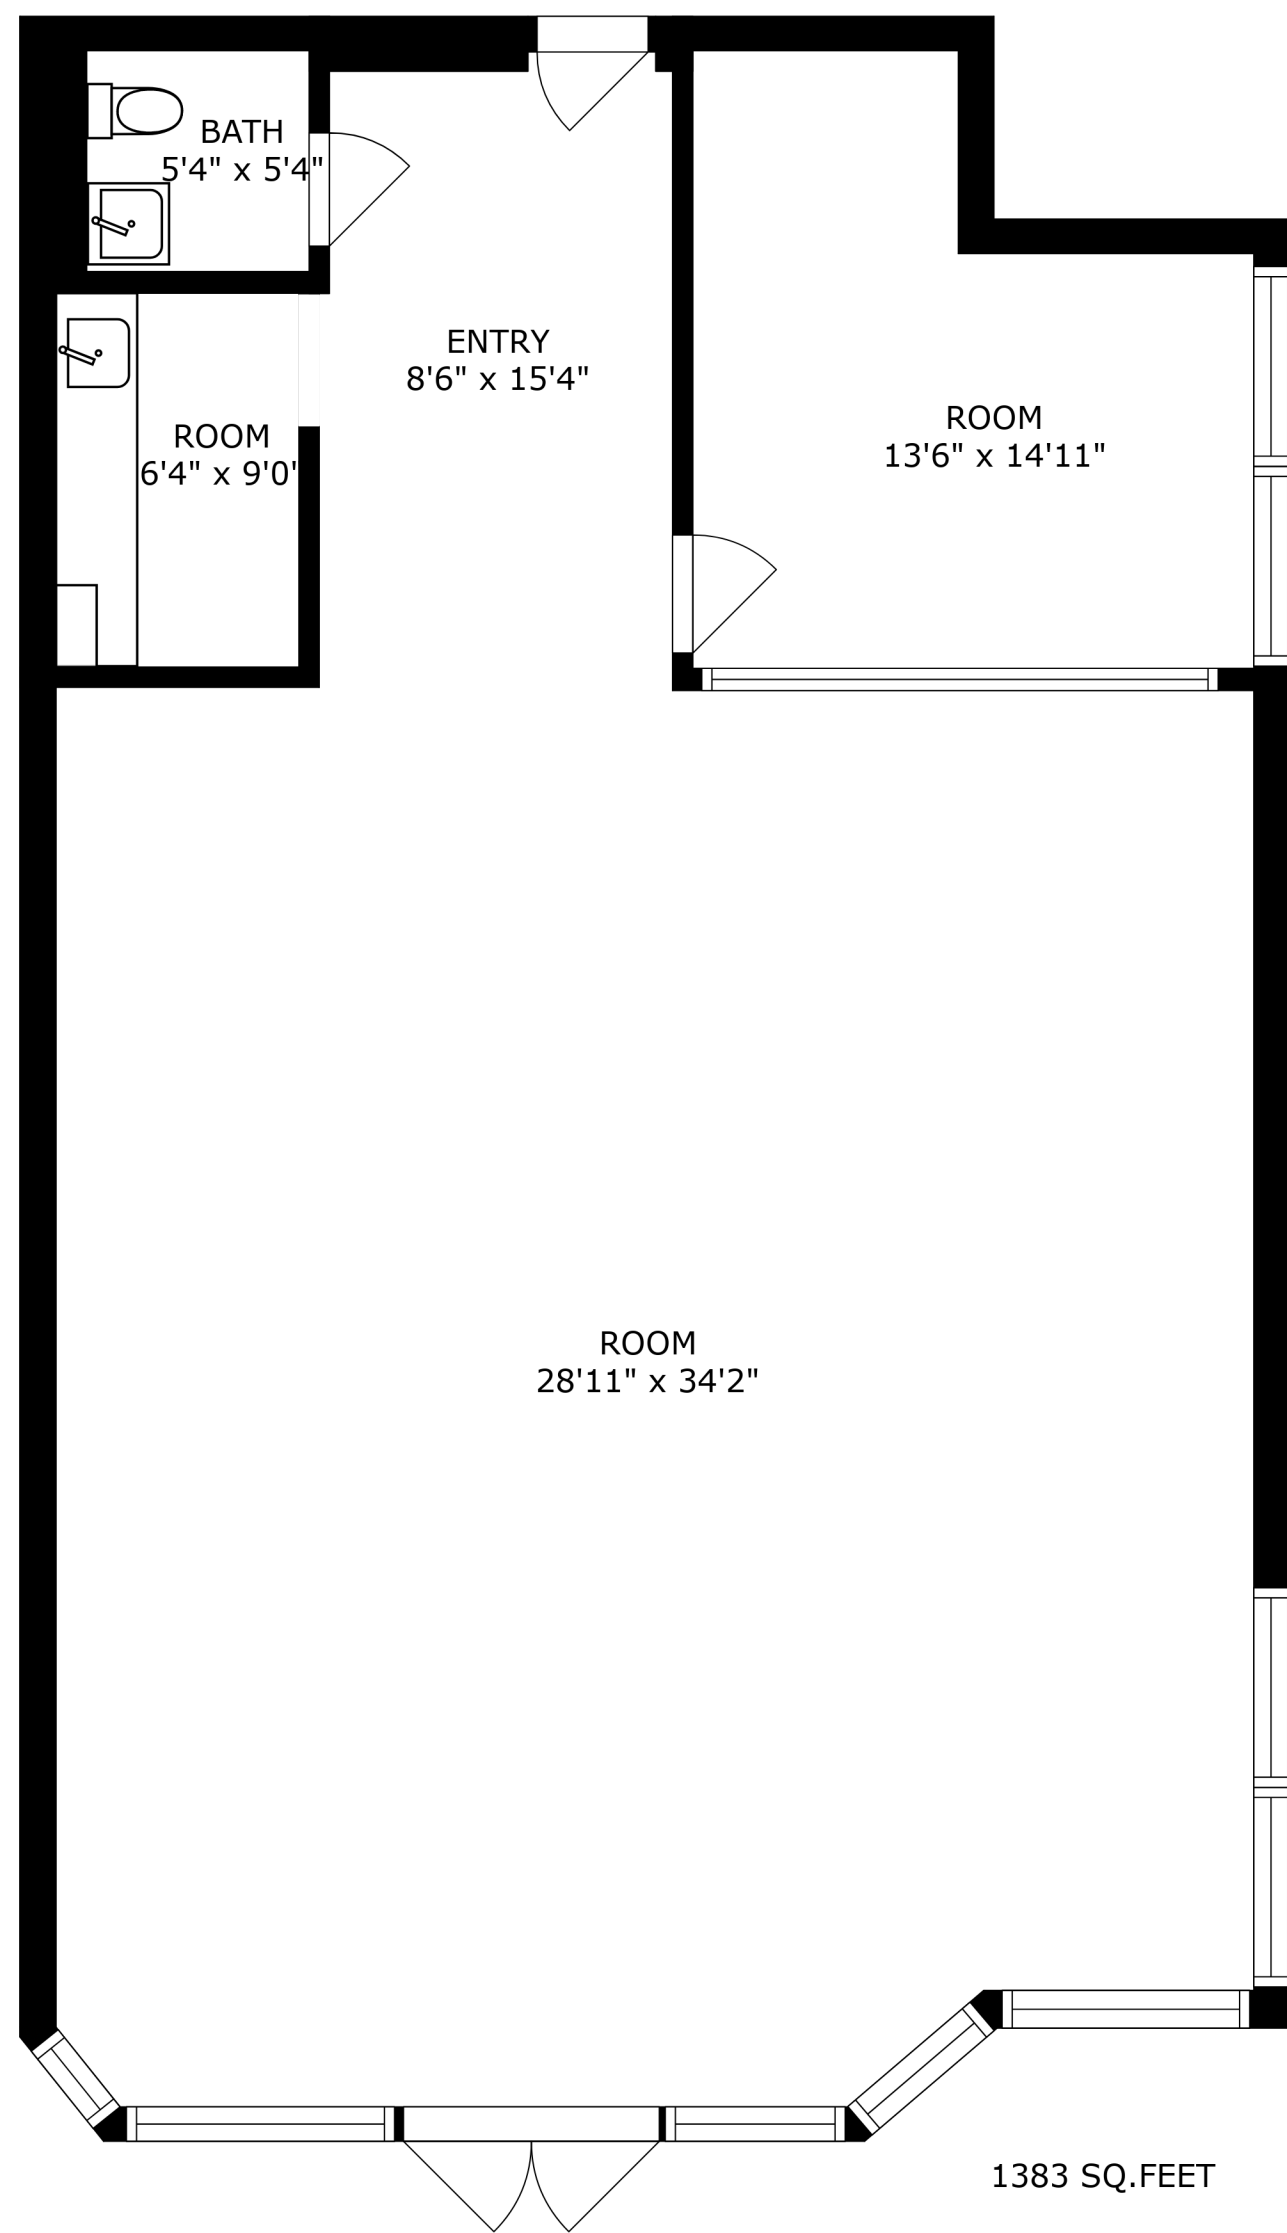

SIZES AND DIMENSIONS ARE APPROXIMATE, ACTUAL MAY VARY.

SIZES AND DIMENSIONS ARE APPROXIMATE, ACTUAL MAY VARY.

SIZES AND DIMENSIONS ARE APPROXIMATE, ACTUAL MAY VARY.

2069 SQ.FEET

SIZES AND DIMENSIONS ARE APPROXIMATE, ACTUAL MAY VARY.

ROOM  
48'9" x 16'11"

STORAGE  
4'1" x 11'1"

BATH  
5'1" x 6'5"

862 SQ.FEET

SIZES AND DIMENSIONS ARE APPROXIMATE, ACTUAL MAY VARY.

SIZES AND DIMENSIONS ARE APPROXIMATE, ACTUAL MAY VARY.