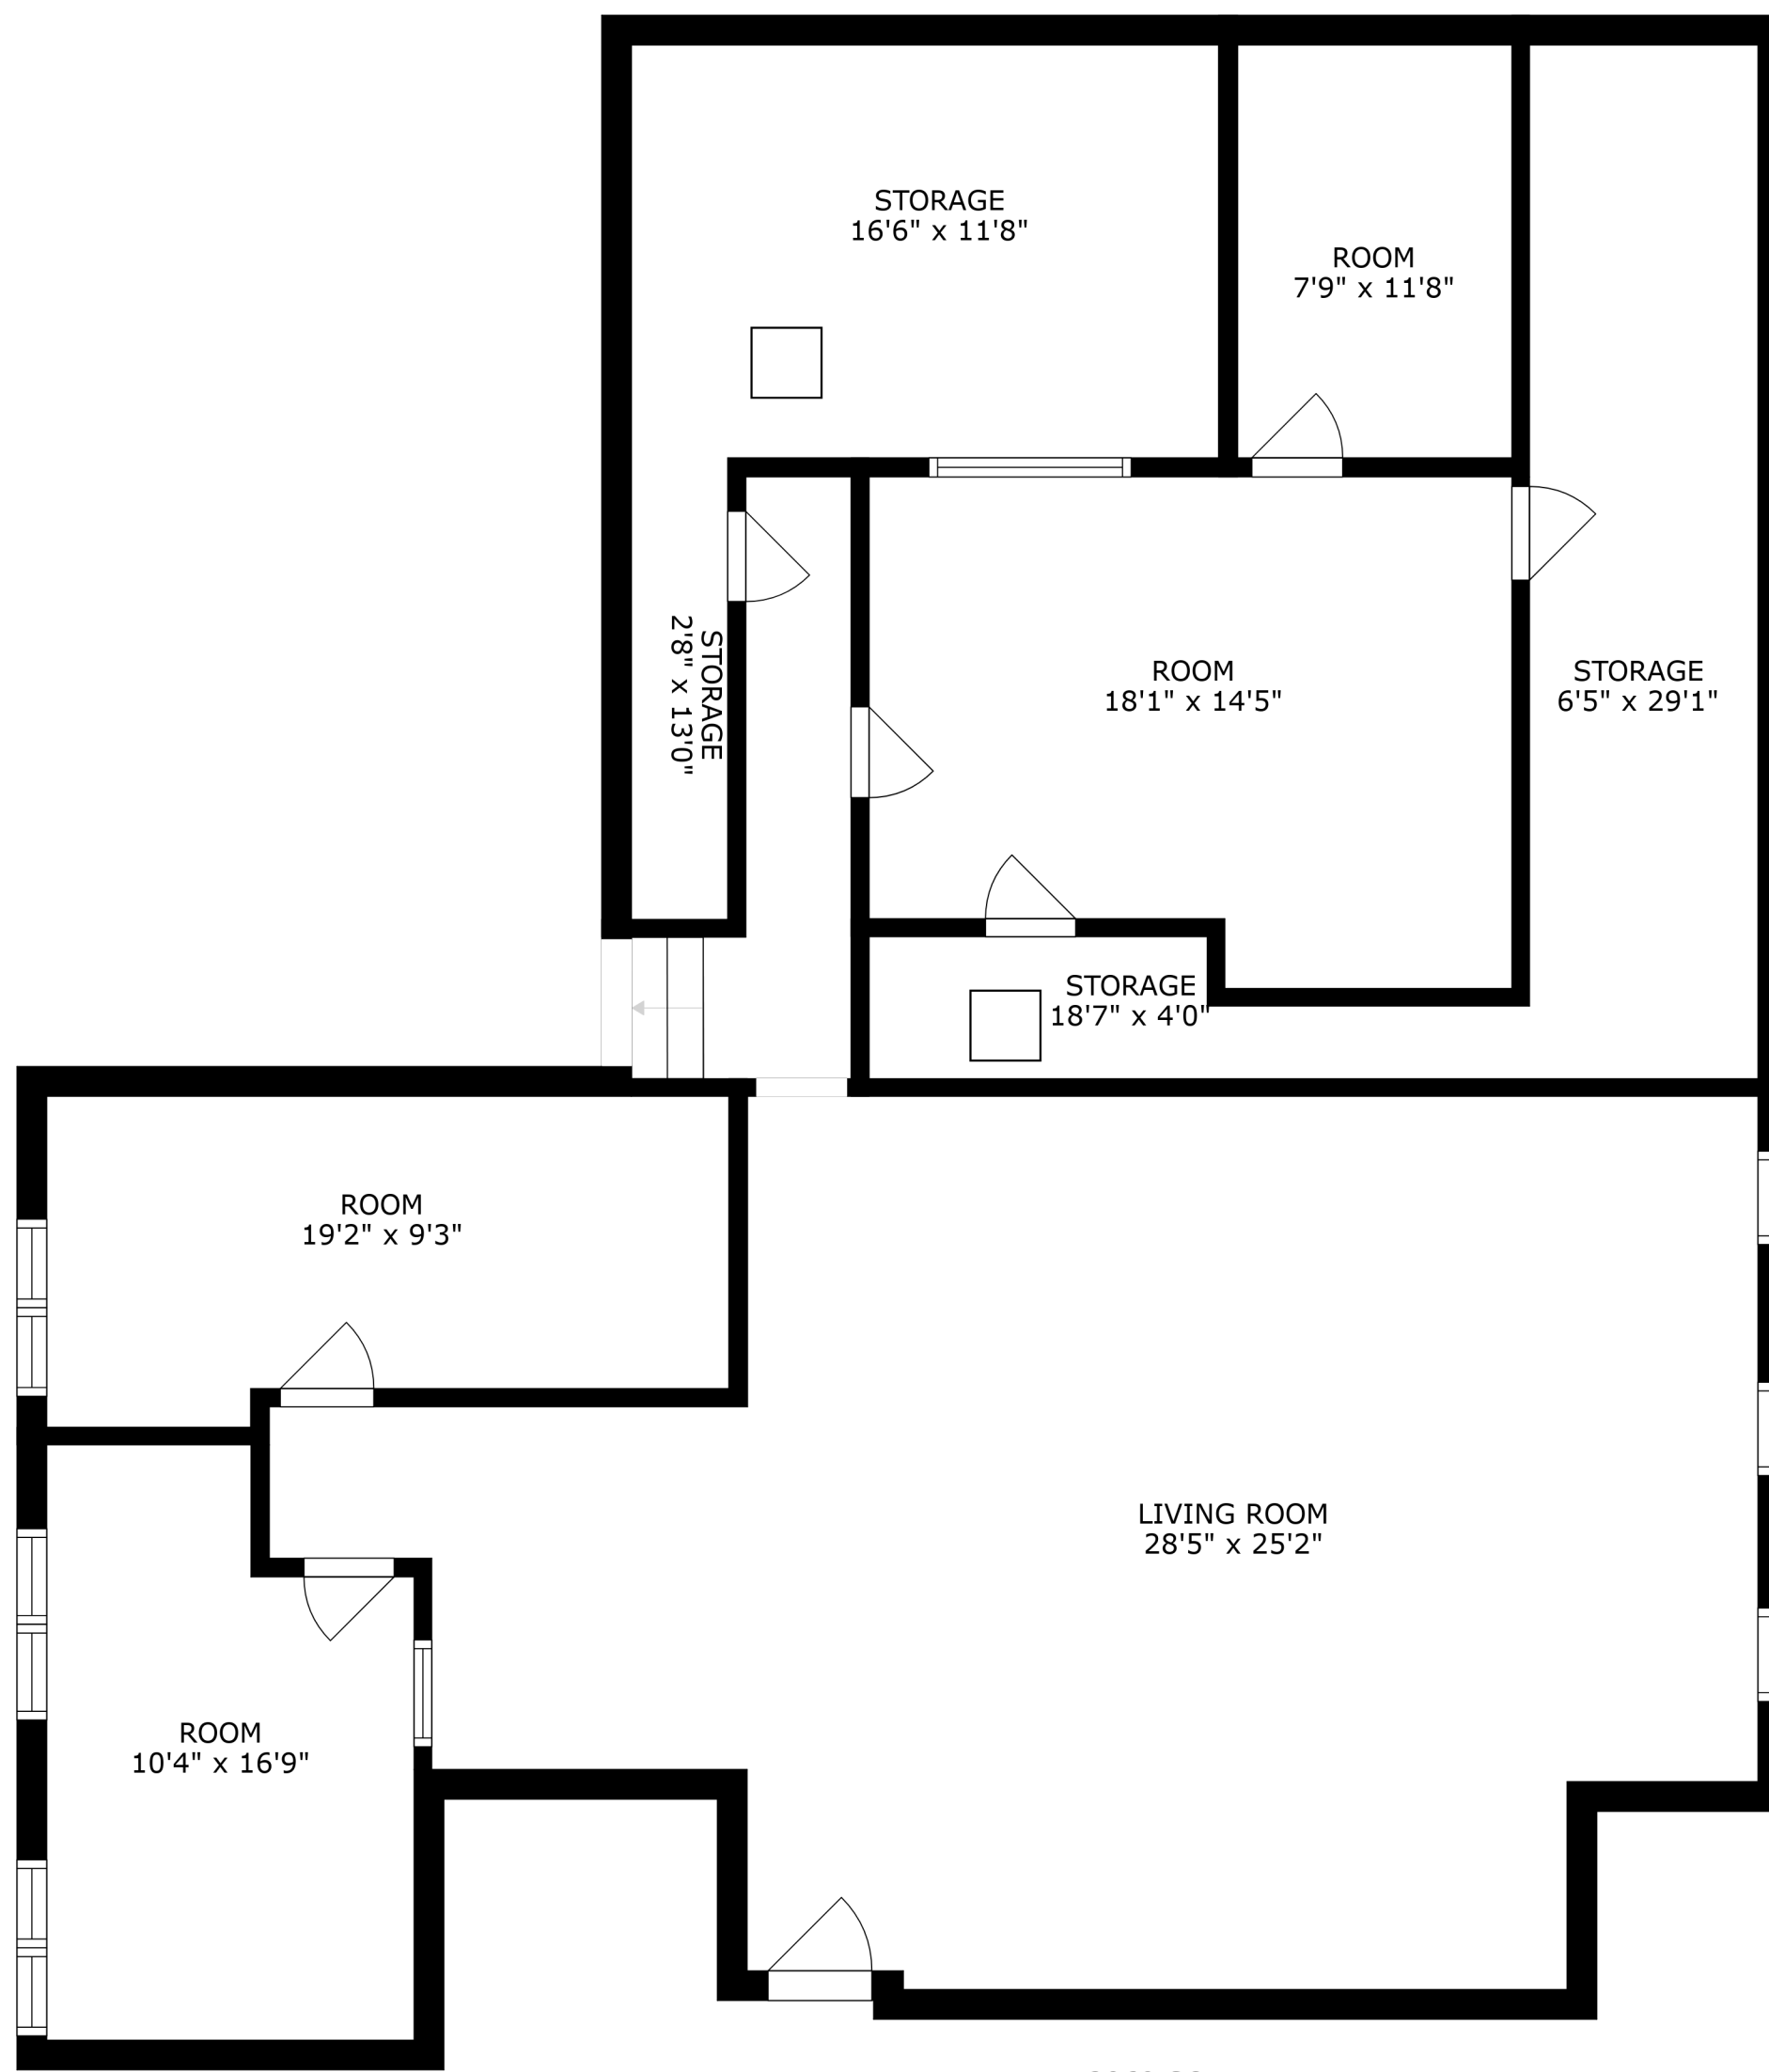

SIZES AND DIMENSIONS ARE APPROXIMATE, ACTUAL MAY VARY.

SIZES AND DIMENSIONS ARE APPROXIMATE, ACTUAL MAY VARY.

SIZES AND DIMENSIONS ARE APPROXIMATE, ACTUAL MAY VARY.

2069 SQ.FEET

SIZES AND DIMENSIONS ARE APPROXIMATE, ACTUAL MAY VARY.

ROOM  
48'9" x 16'11"

STORAGE  
4'1" x 11'1"

BATH  
5'1" x 6'5"

862 SQ.FEET

SIZES AND DIMENSIONS ARE APPROXIMATE, ACTUAL MAY VARY.

SIZES AND DIMENSIONS ARE APPROXIMATE, ACTUAL MAY VARY.