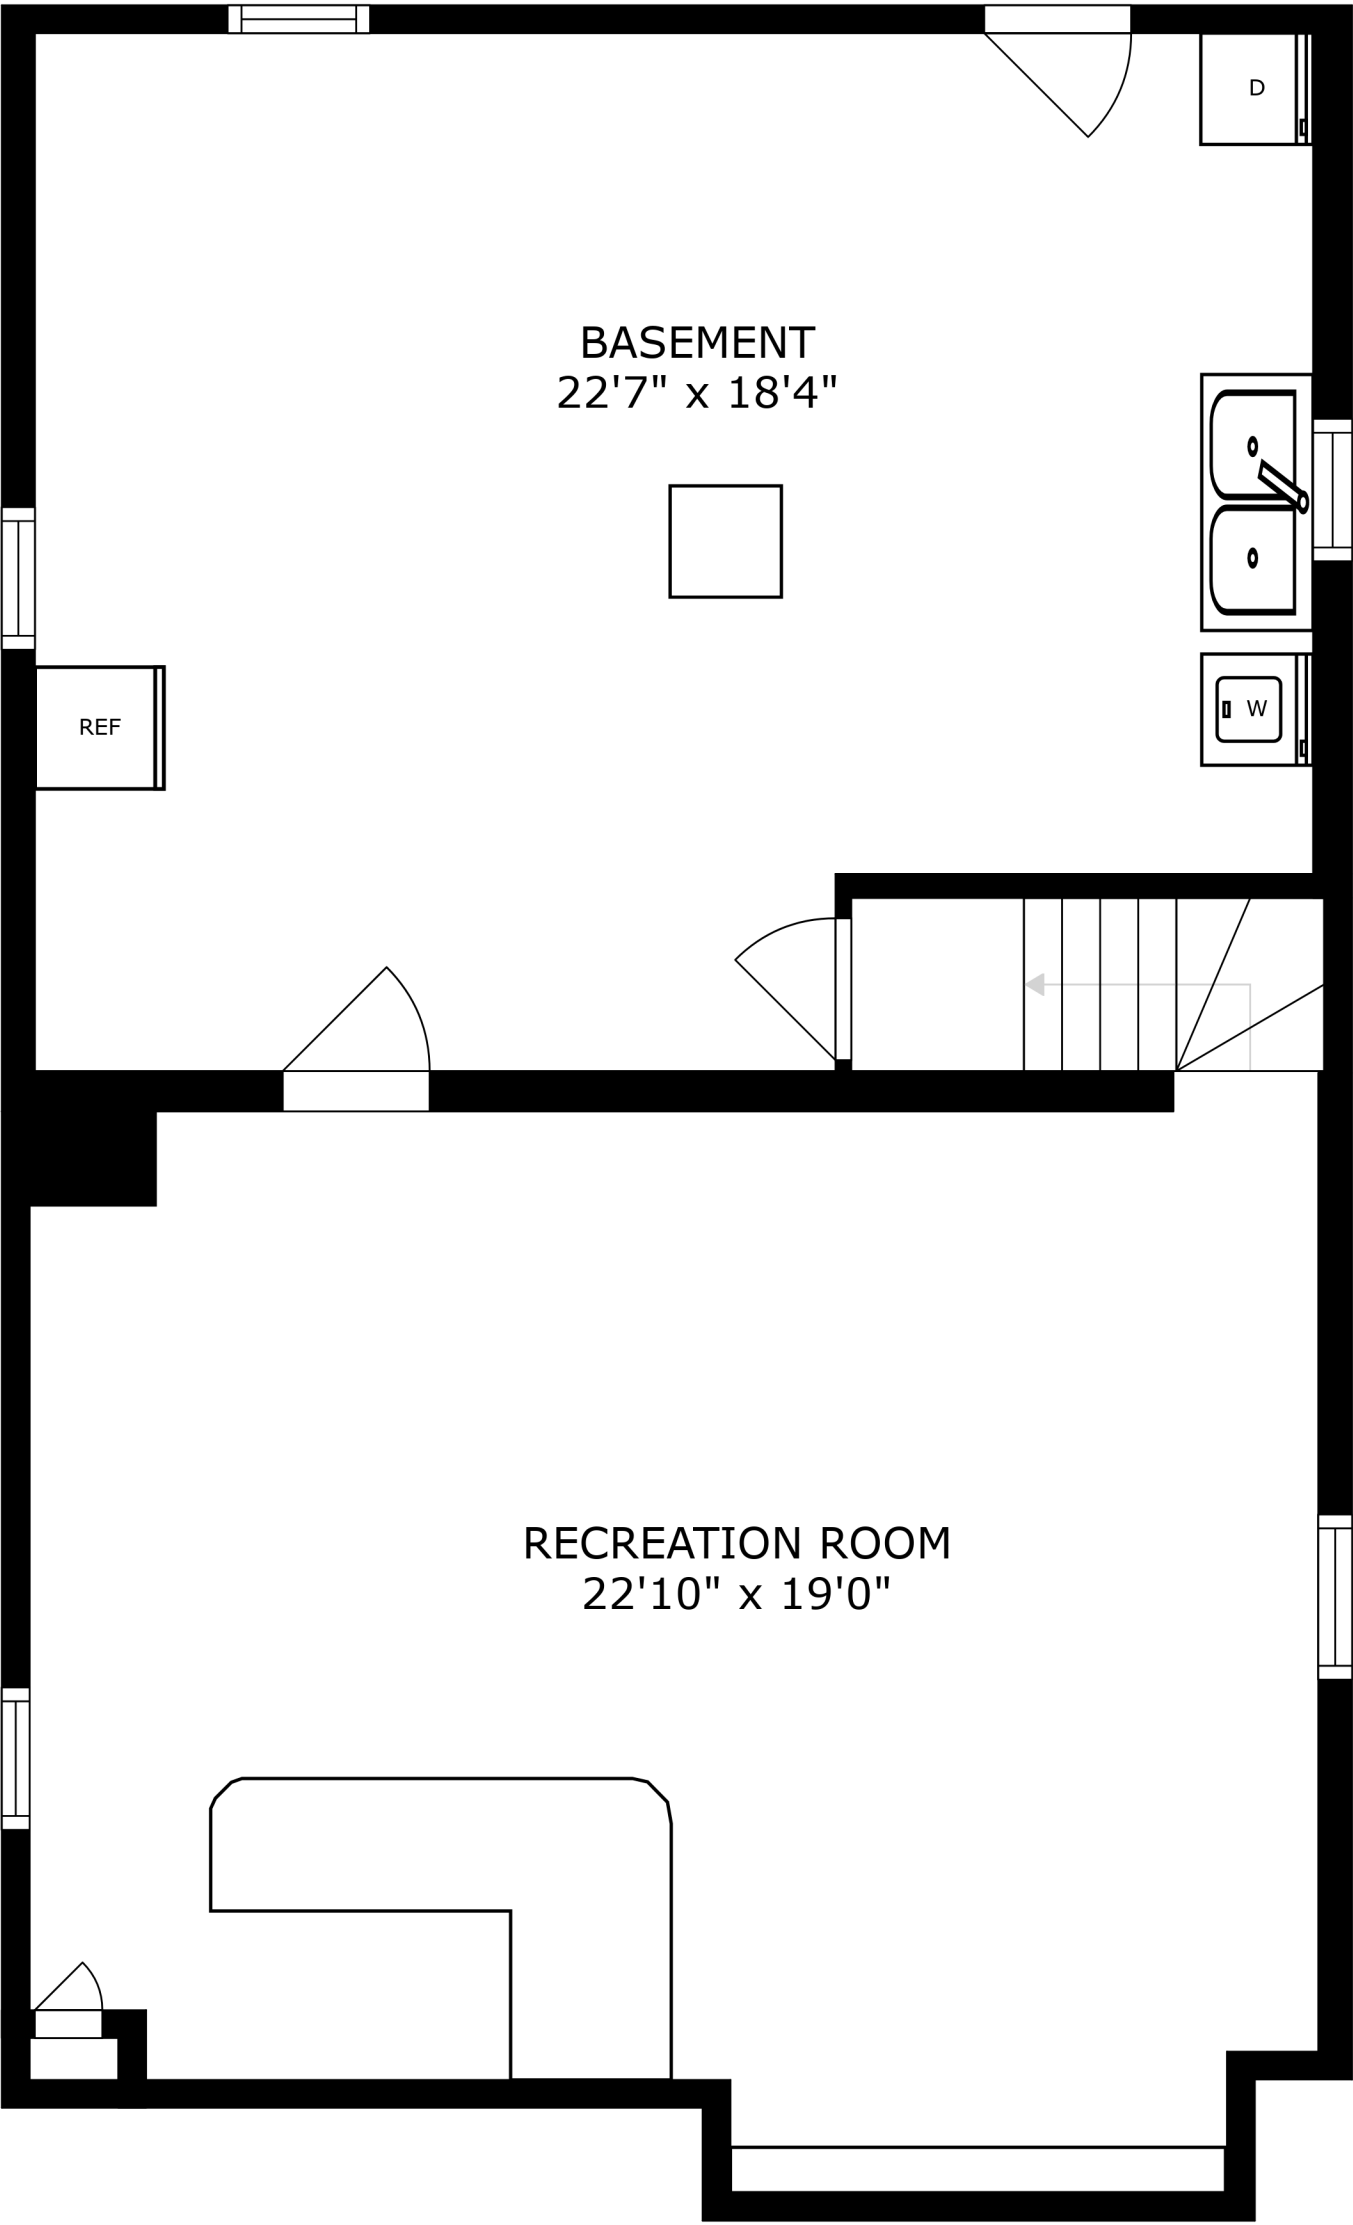

FLOOR 1

FLOOR 2

FLOOR 3

SIZES AND DIMENSIONS ARE APPROXIMATE, ACTUAL MAY VARY.

SIZES AND DIMENSIONS ARE APPROXIMATE, ACTUAL MAY VARY.

BASEMENT
22'7" x 18'4"

REF

D

W

RECREATION ROOM
22'10" x 19'0"