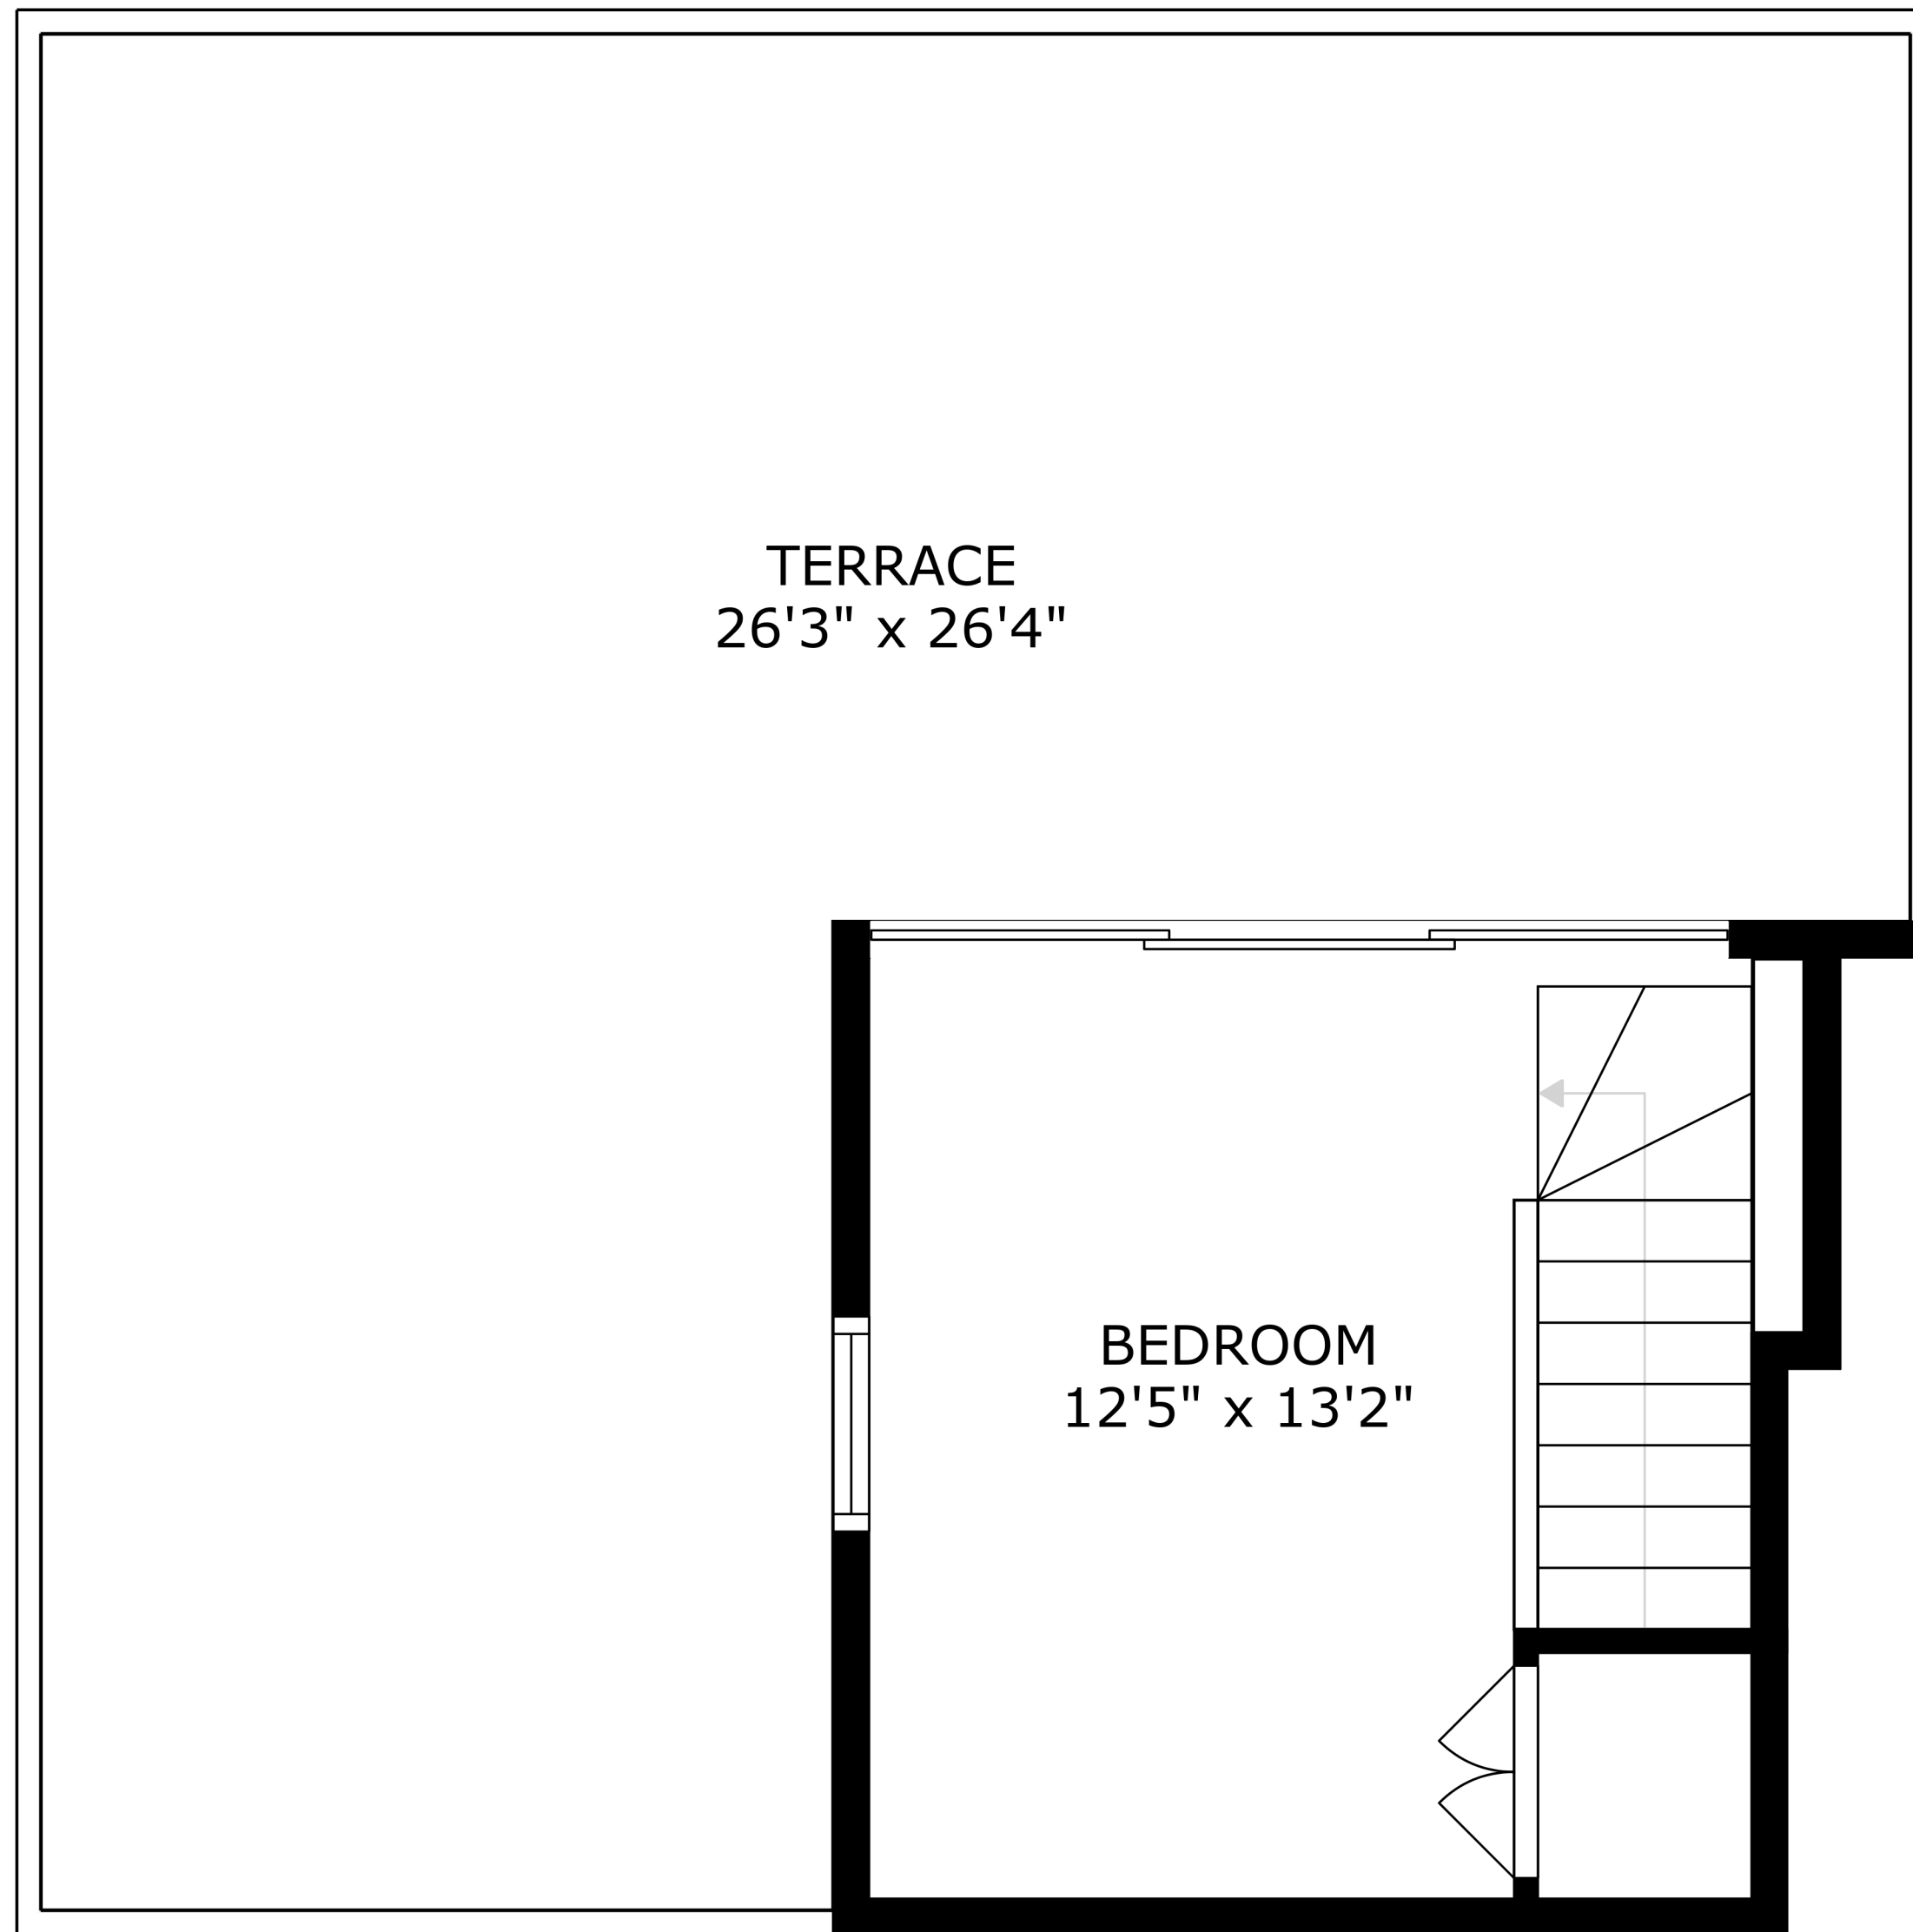

FLOOR 1

FLOOR 2

FLOOR 3

SIZES AND DIMENSIONS ARE APPROXIMATE, ACTUAL MAY VARY.

TERRACE  
26'3" x 26'4"

BEDROOM  
12'5" x 13'2"

SIZES AND DIMENSIONS ARE APPROXIMATE, ACTUAL MAY VARY.

SIZES AND DIMENSIONS ARE APPROXIMATE, ACTUAL MAY VARY.

SIZES AND DIMENSIONS ARE APPROXIMATE, ACTUAL MAY VARY.