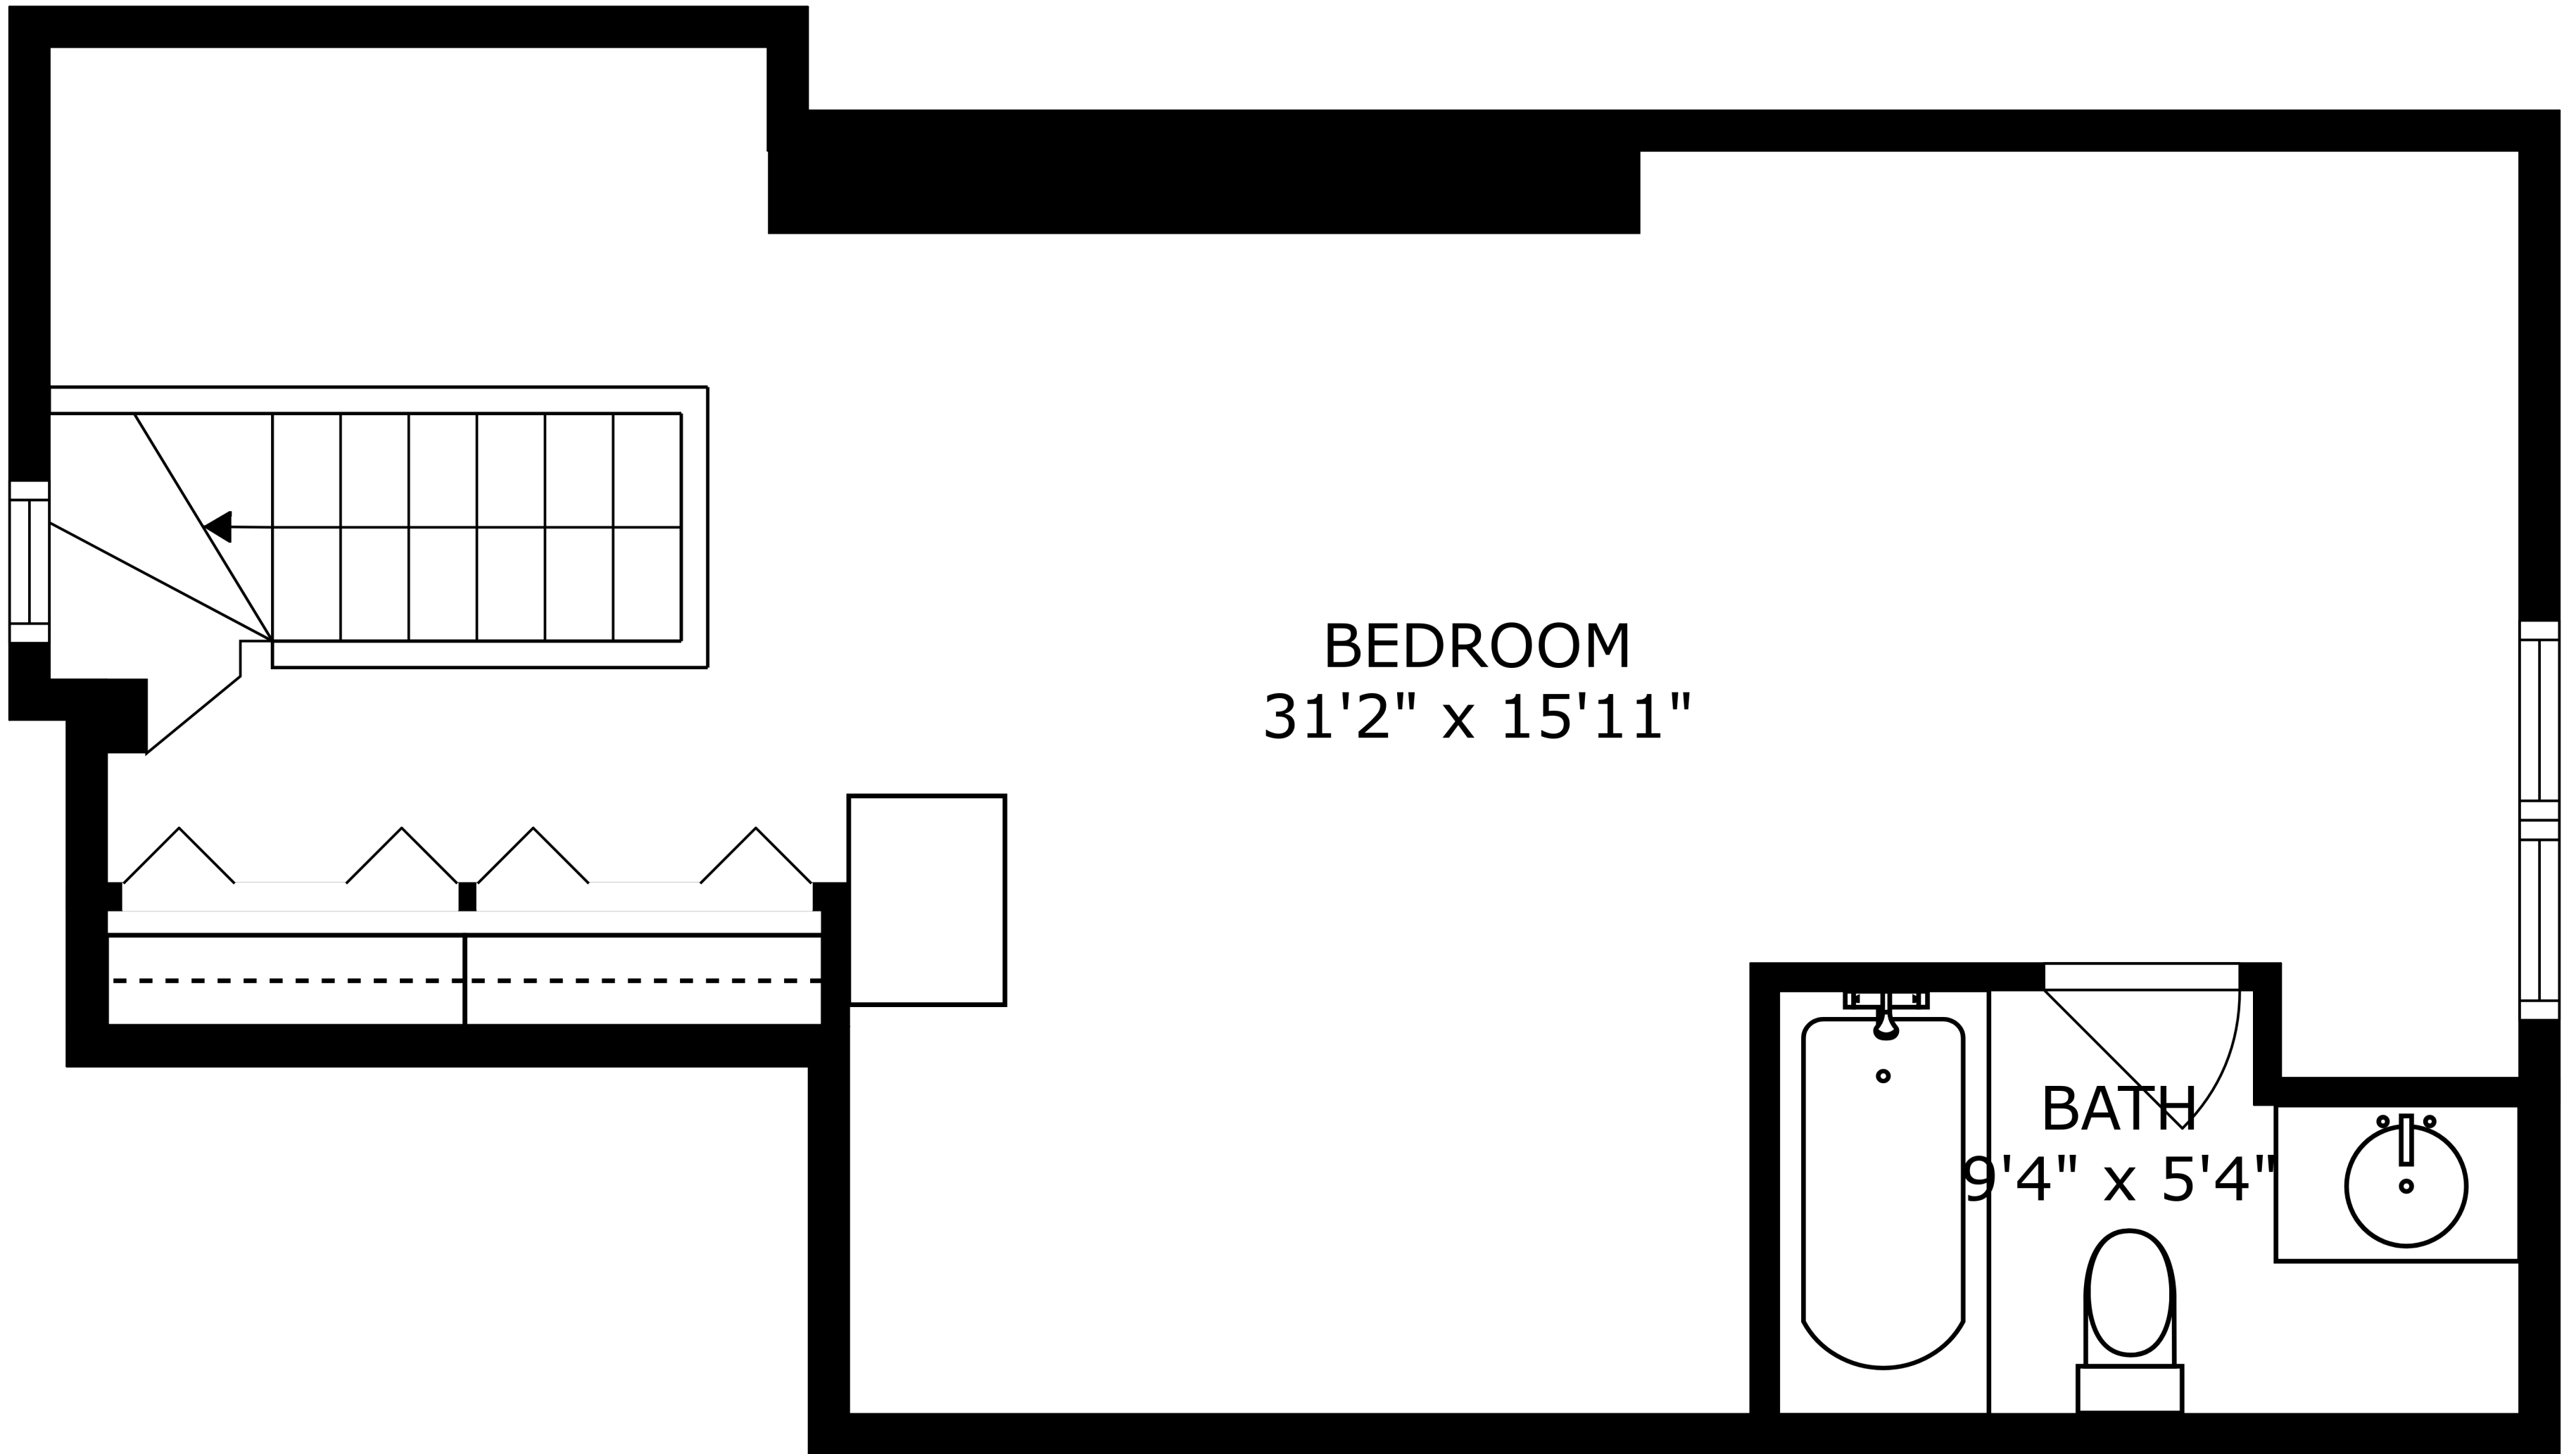

SIZES AND DIMENSIONS ARE APPROXIMATE, ACTUAL MAY VARY.

BEDROOM
31'2" x 15'11"

BATH
9'4" x 5'4"

SIZES AND DIMENSIONS ARE APPROXIMATE, ACTUAL MAY VARY.

LAUNDRY
9'10" x 11'11"

RECREATION ROOM
19'9" x 11'8"

UNFINISHED BASEMENT