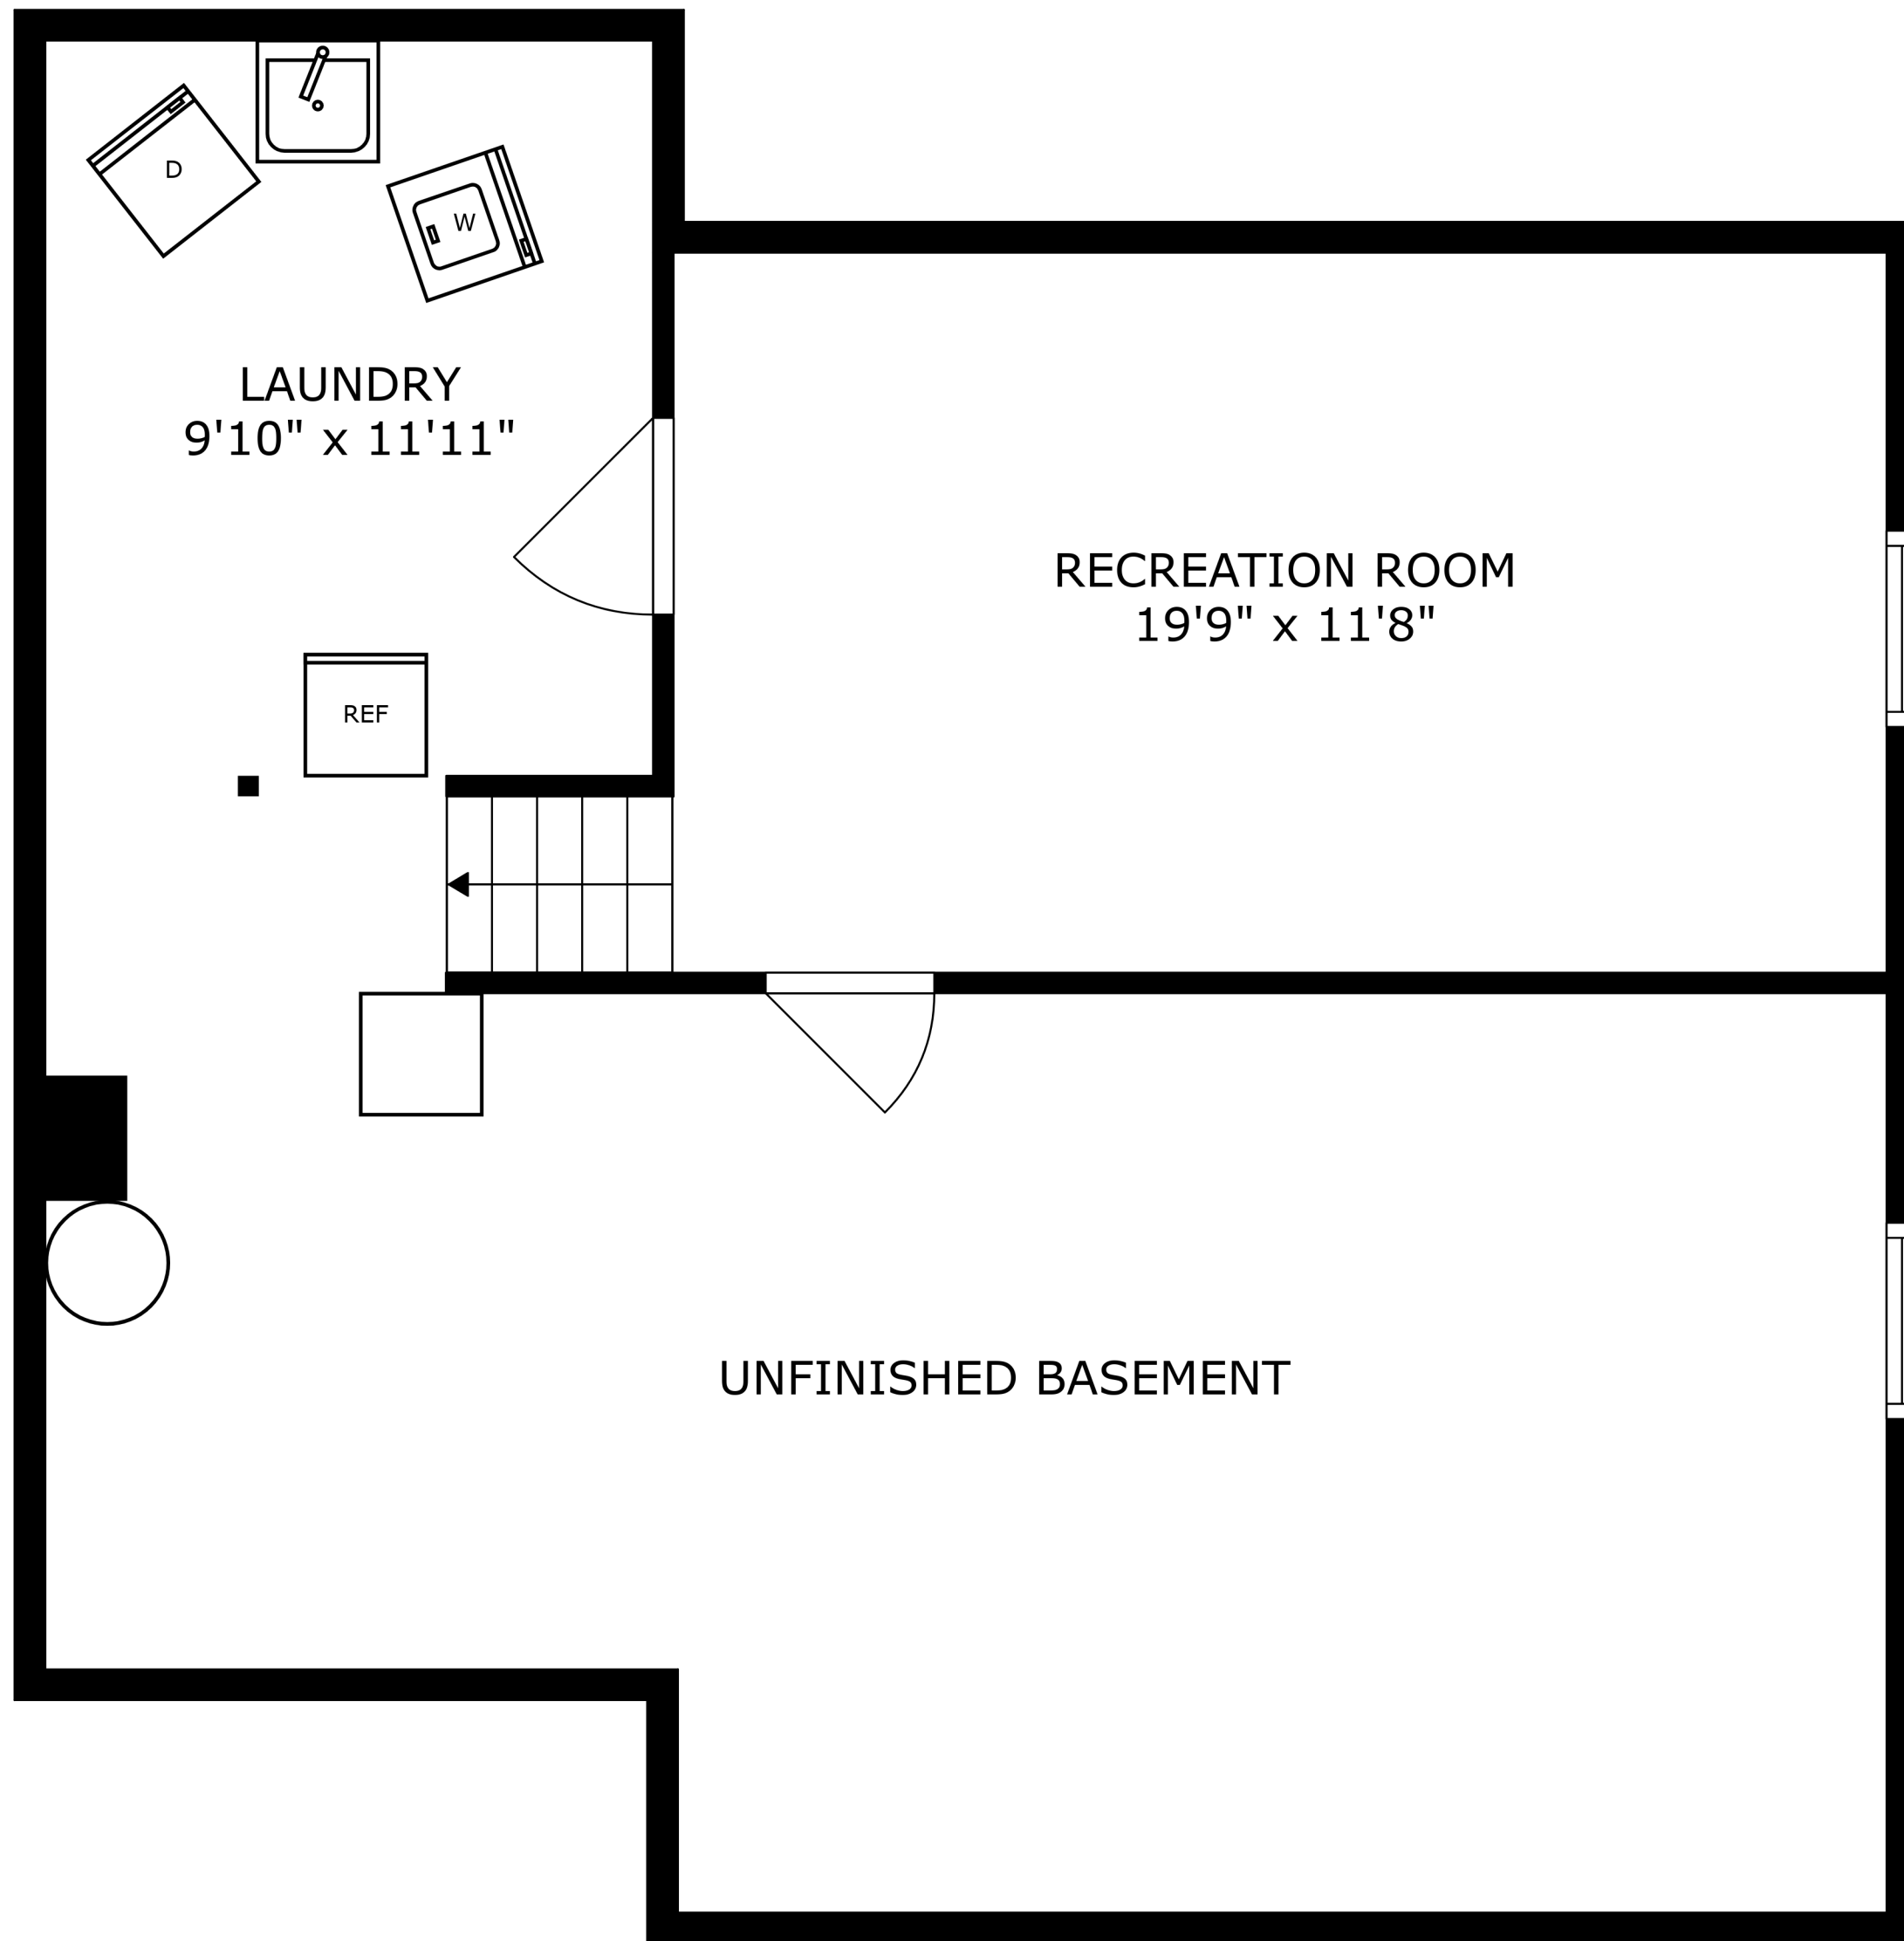

SIZES AND DIMENSIONS ARE APPROXIMATE, ACTUAL MAY VARY.

BEDROOM
31'2" x 15'11"

BATH
9'4" x 5'4"

SIZES AND DIMENSIONS ARE APPROXIMATE, ACTUAL MAY VARY.

LAUNDRY
9'10" x 11'11"

RECREATION ROOM
19'9" x 11'8"

UNFINISHED BASEMENT