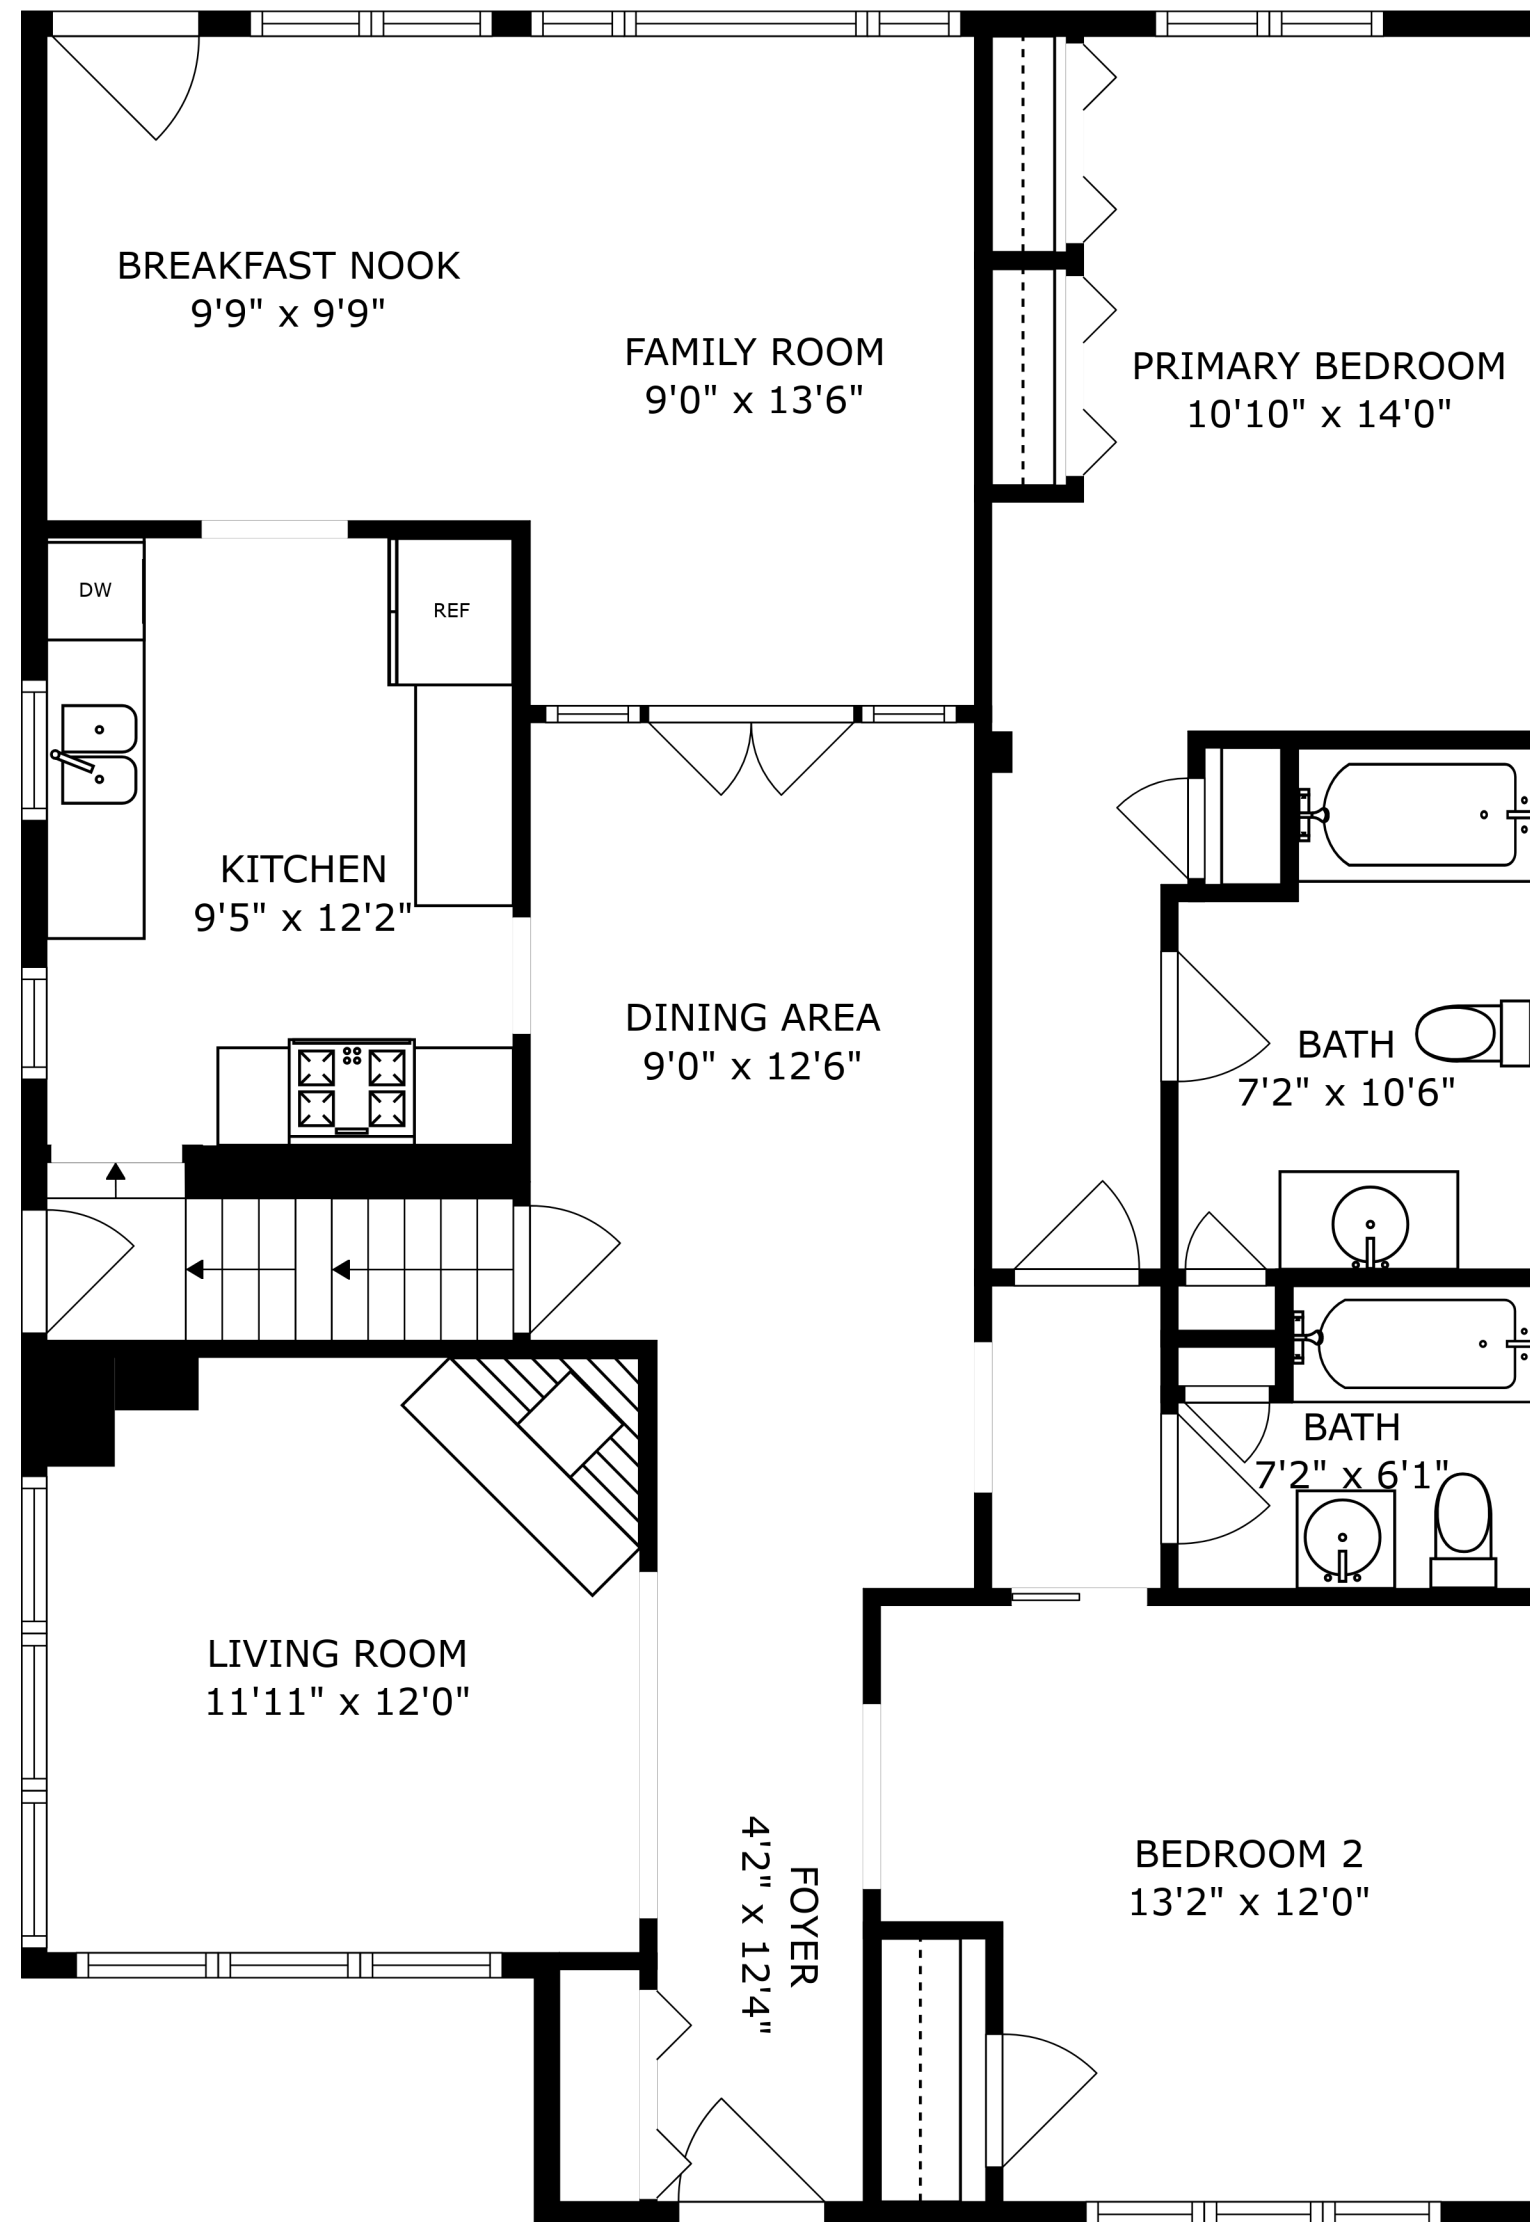

SIZES AND DIMENSIONS ARE APPROXIMATE, ACTUAL MAY VARY.

BEDROOM
31'2" x 15'11"

BATH
9'4" x 5'4"

SIZES AND DIMENSIONS ARE APPROXIMATE, ACTUAL MAY VARY.

LAUNDRY
9'10" x 11'11"

RECREATION ROOM
19'9" x 11'8"

UNFINISHED BASEMENT