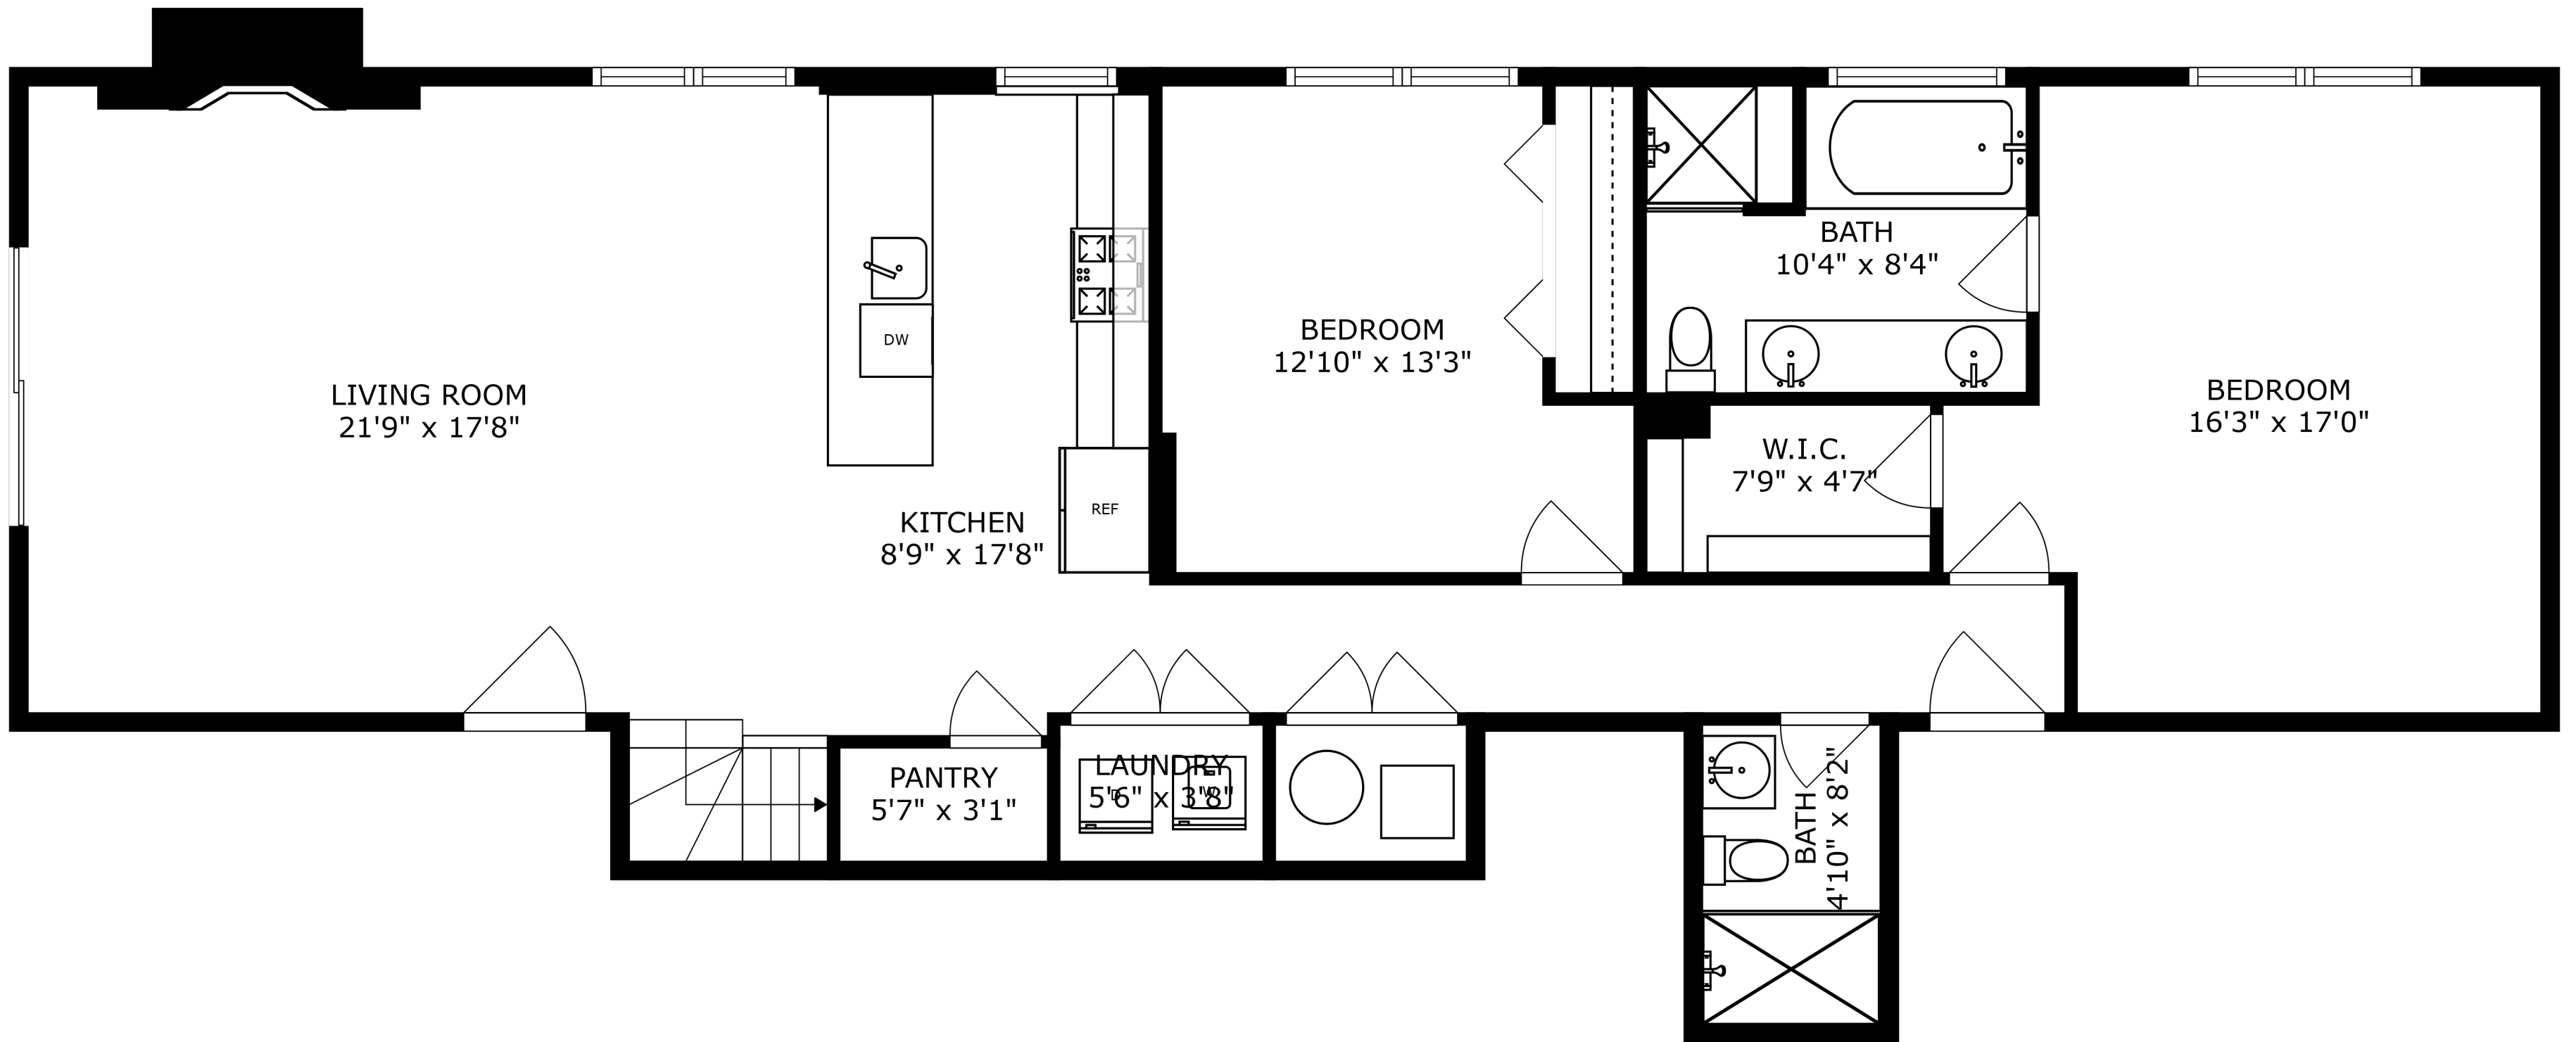

SIZES AND DIMENSIONS ARE APPROXIMATE, ACTUAL MAY VARY.

ROOF DECK
47'2" x 14'5"

SIZES AND DIMENSIONS ARE APPROXIMATE, ACTUAL MAY VARY.

SIZES AND DIMENSIONS ARE APPROXIMATE, ACTUAL MAY VARY.

SIZES AND DIMENSIONS ARE APPROXIMATE, ACTUAL MAY VARY.