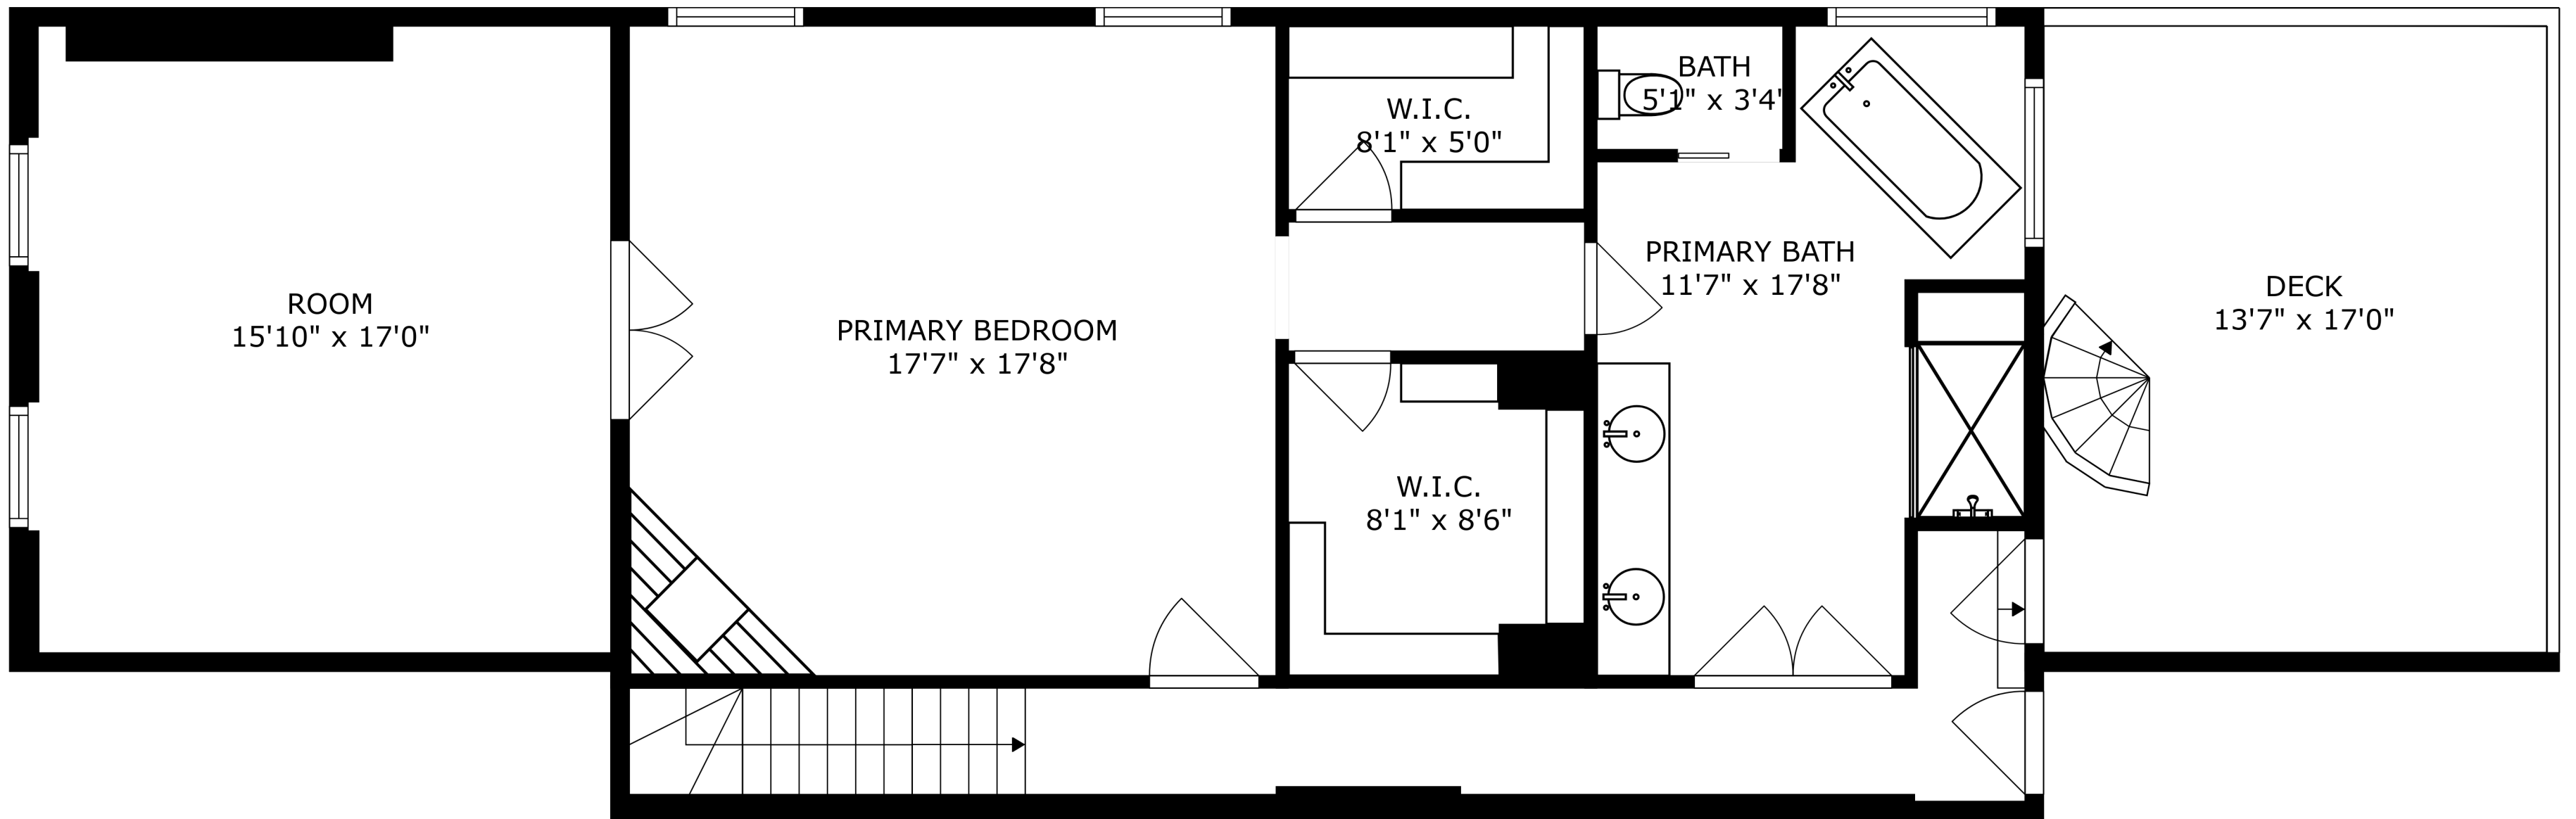

SIZES AND DIMENSIONS ARE APPROXIMATE, ACTUAL MAY VARY.

ROOF DECK
47'2" x 14'5"

SIZES AND DIMENSIONS ARE APPROXIMATE, ACTUAL MAY VARY.

SIZES AND DIMENSIONS ARE APPROXIMATE, ACTUAL MAY VARY.

SIZES AND DIMENSIONS ARE APPROXIMATE, ACTUAL MAY VARY.