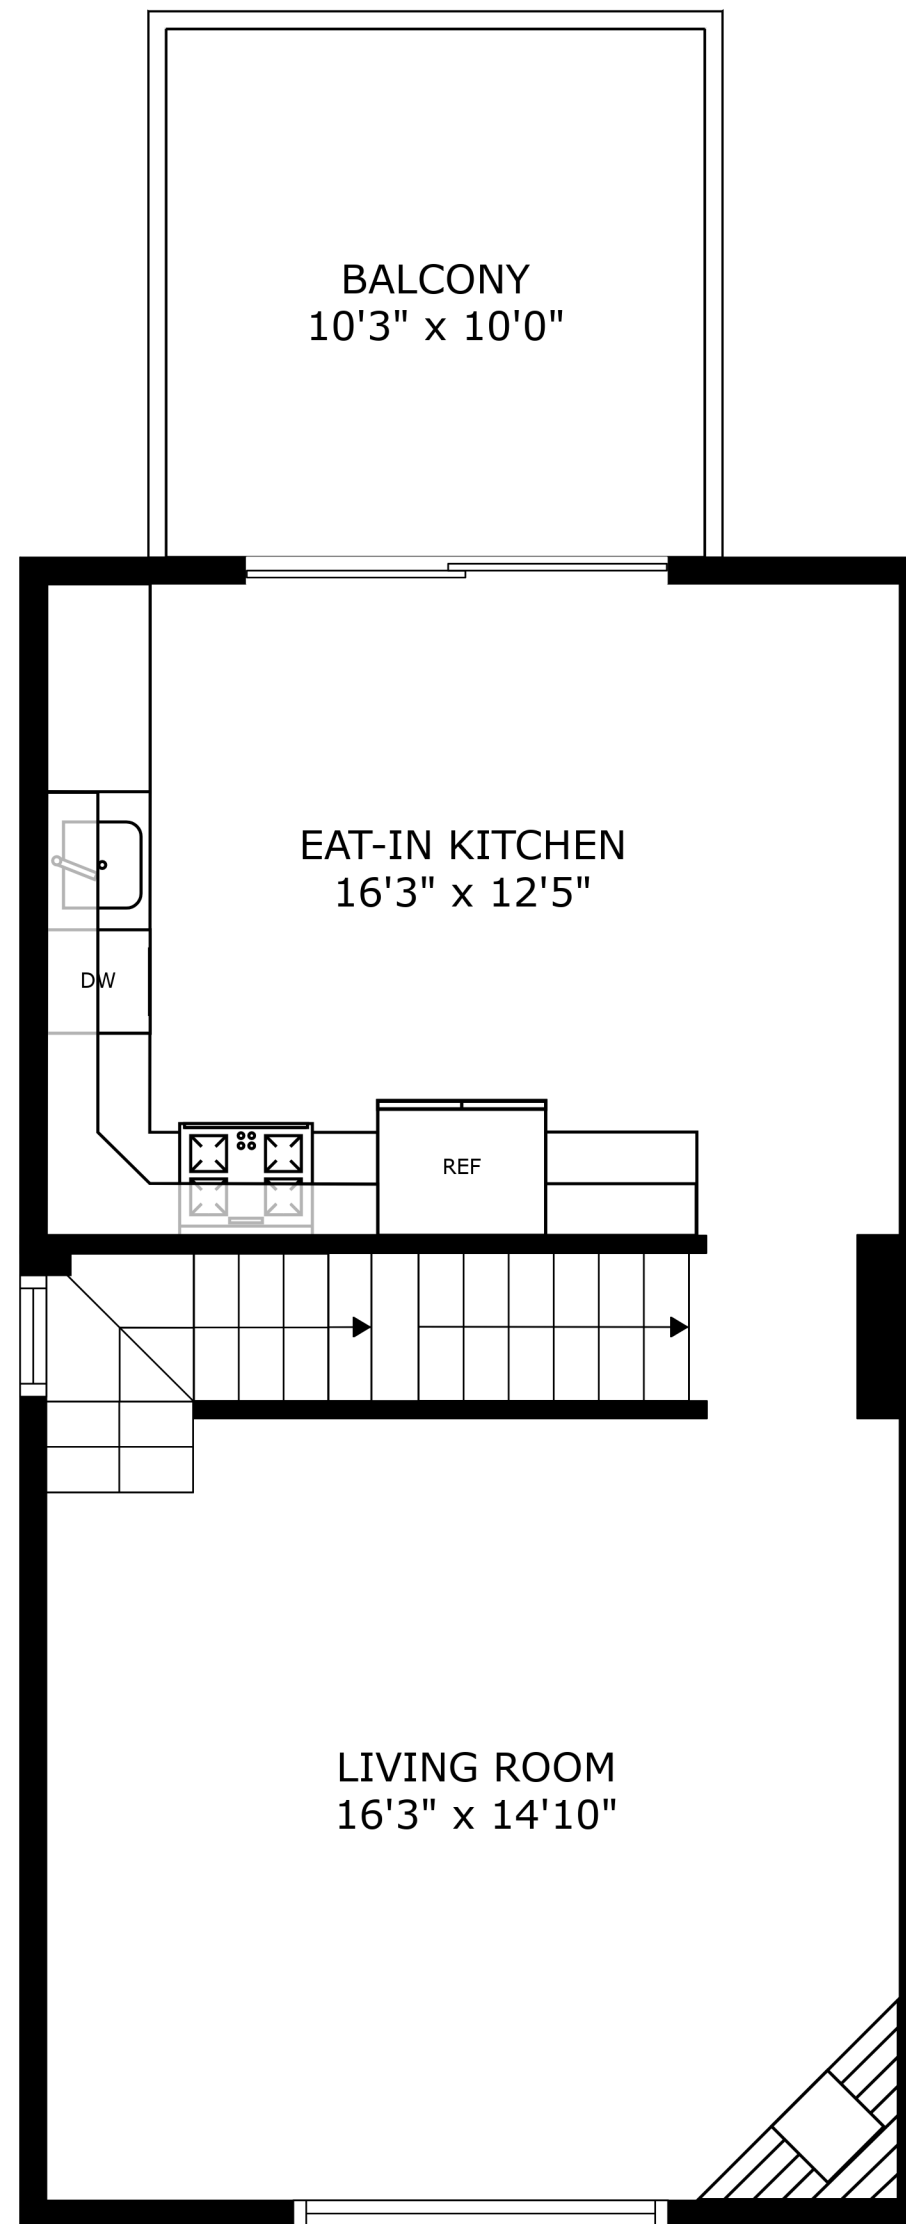

FLOOR 1

FLOOR 2

FLOOR 3

FLOOR 4

FLOOR 5

SIZES AND DIMENSIONS ARE APPROXIMATE, ACTUAL MAY VARY.

ROOF-TOP DECK
16'7" x 17'2"

SIZES AND DIMENSIONS ARE APPROXIMATE, ACTUAL MAY VARY.

SIZES AND DIMENSIONS ARE APPROXIMATE, ACTUAL MAY VARY.

SIZES AND DIMENSIONS ARE APPROXIMATE, ACTUAL MAY VARY.

SIZES AND DIMENSIONS ARE APPROXIMATE, ACTUAL MAY VARY.

SIZES AND DIMENSIONS ARE APPROXIMATE, ACTUAL MAY VARY.