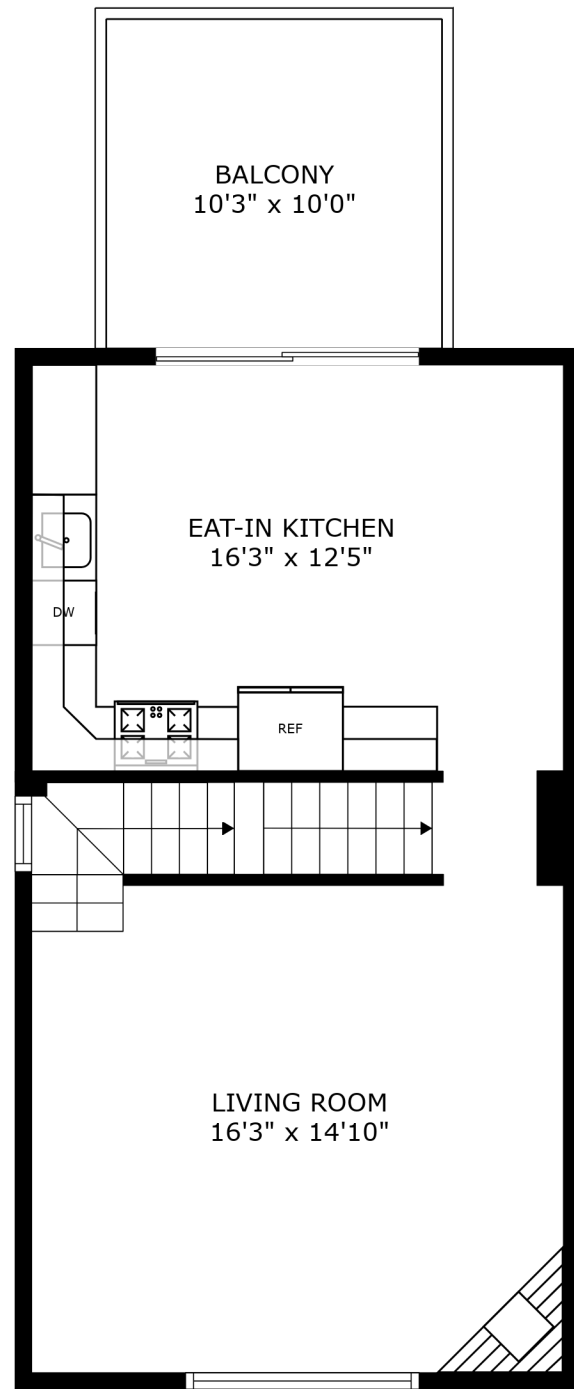

FLOOR 1

FLOOR 2

FLOOR 3

FLOOR 4

FLOOR 5

SIZES AND DIMENSIONS ARE APPROXIMATE, ACTUAL MAY VARY.

ROOF-TOP DECK
16'7" x 17'2"

SIZES AND DIMENSIONS ARE APPROXIMATE, ACTUAL MAY VARY.

SIZES AND DIMENSIONS ARE APPROXIMATE, ACTUAL MAY VARY.

SIZES AND DIMENSIONS ARE APPROXIMATE, ACTUAL MAY VARY.

SIZES AND DIMENSIONS ARE APPROXIMATE, ACTUAL MAY VARY.

SIZES AND DIMENSIONS ARE APPROXIMATE, ACTUAL MAY VARY.