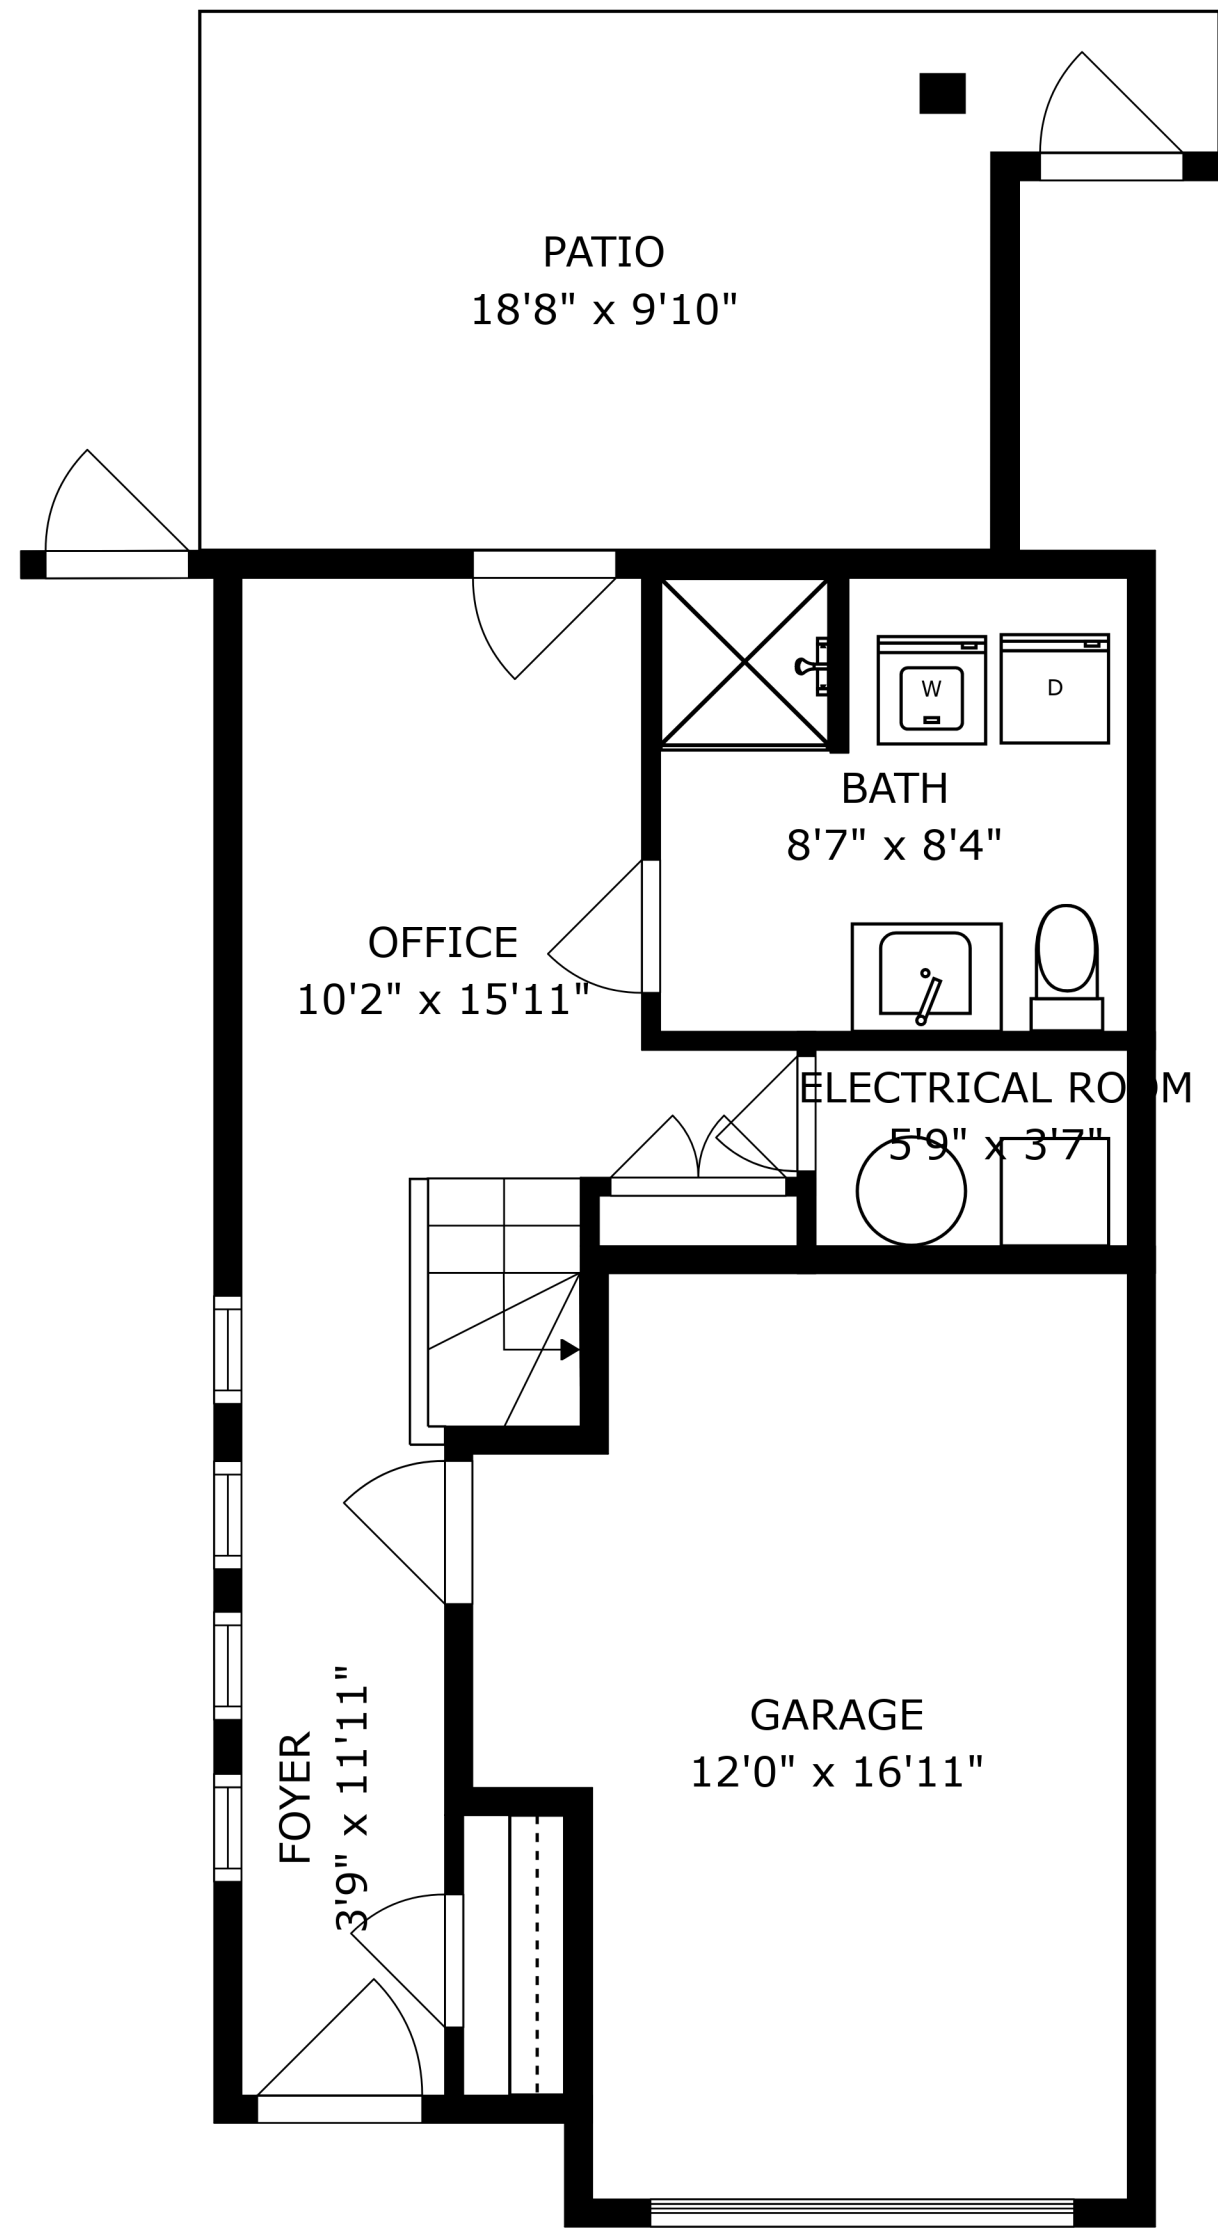

FLOOR 1

FLOOR 2

FLOOR 3

FLOOR 4

FLOOR 5

SIZES AND DIMENSIONS ARE APPROXIMATE, ACTUAL MAY VARY.

ROOF-TOP DECK
16'7" x 17'2"

SIZES AND DIMENSIONS ARE APPROXIMATE, ACTUAL MAY VARY.

SIZES AND DIMENSIONS ARE APPROXIMATE, ACTUAL MAY VARY.

SIZES AND DIMENSIONS ARE APPROXIMATE, ACTUAL MAY VARY.

SIZES AND DIMENSIONS ARE APPROXIMATE, ACTUAL MAY VARY.

SIZES AND DIMENSIONS ARE APPROXIMATE, ACTUAL MAY VARY.