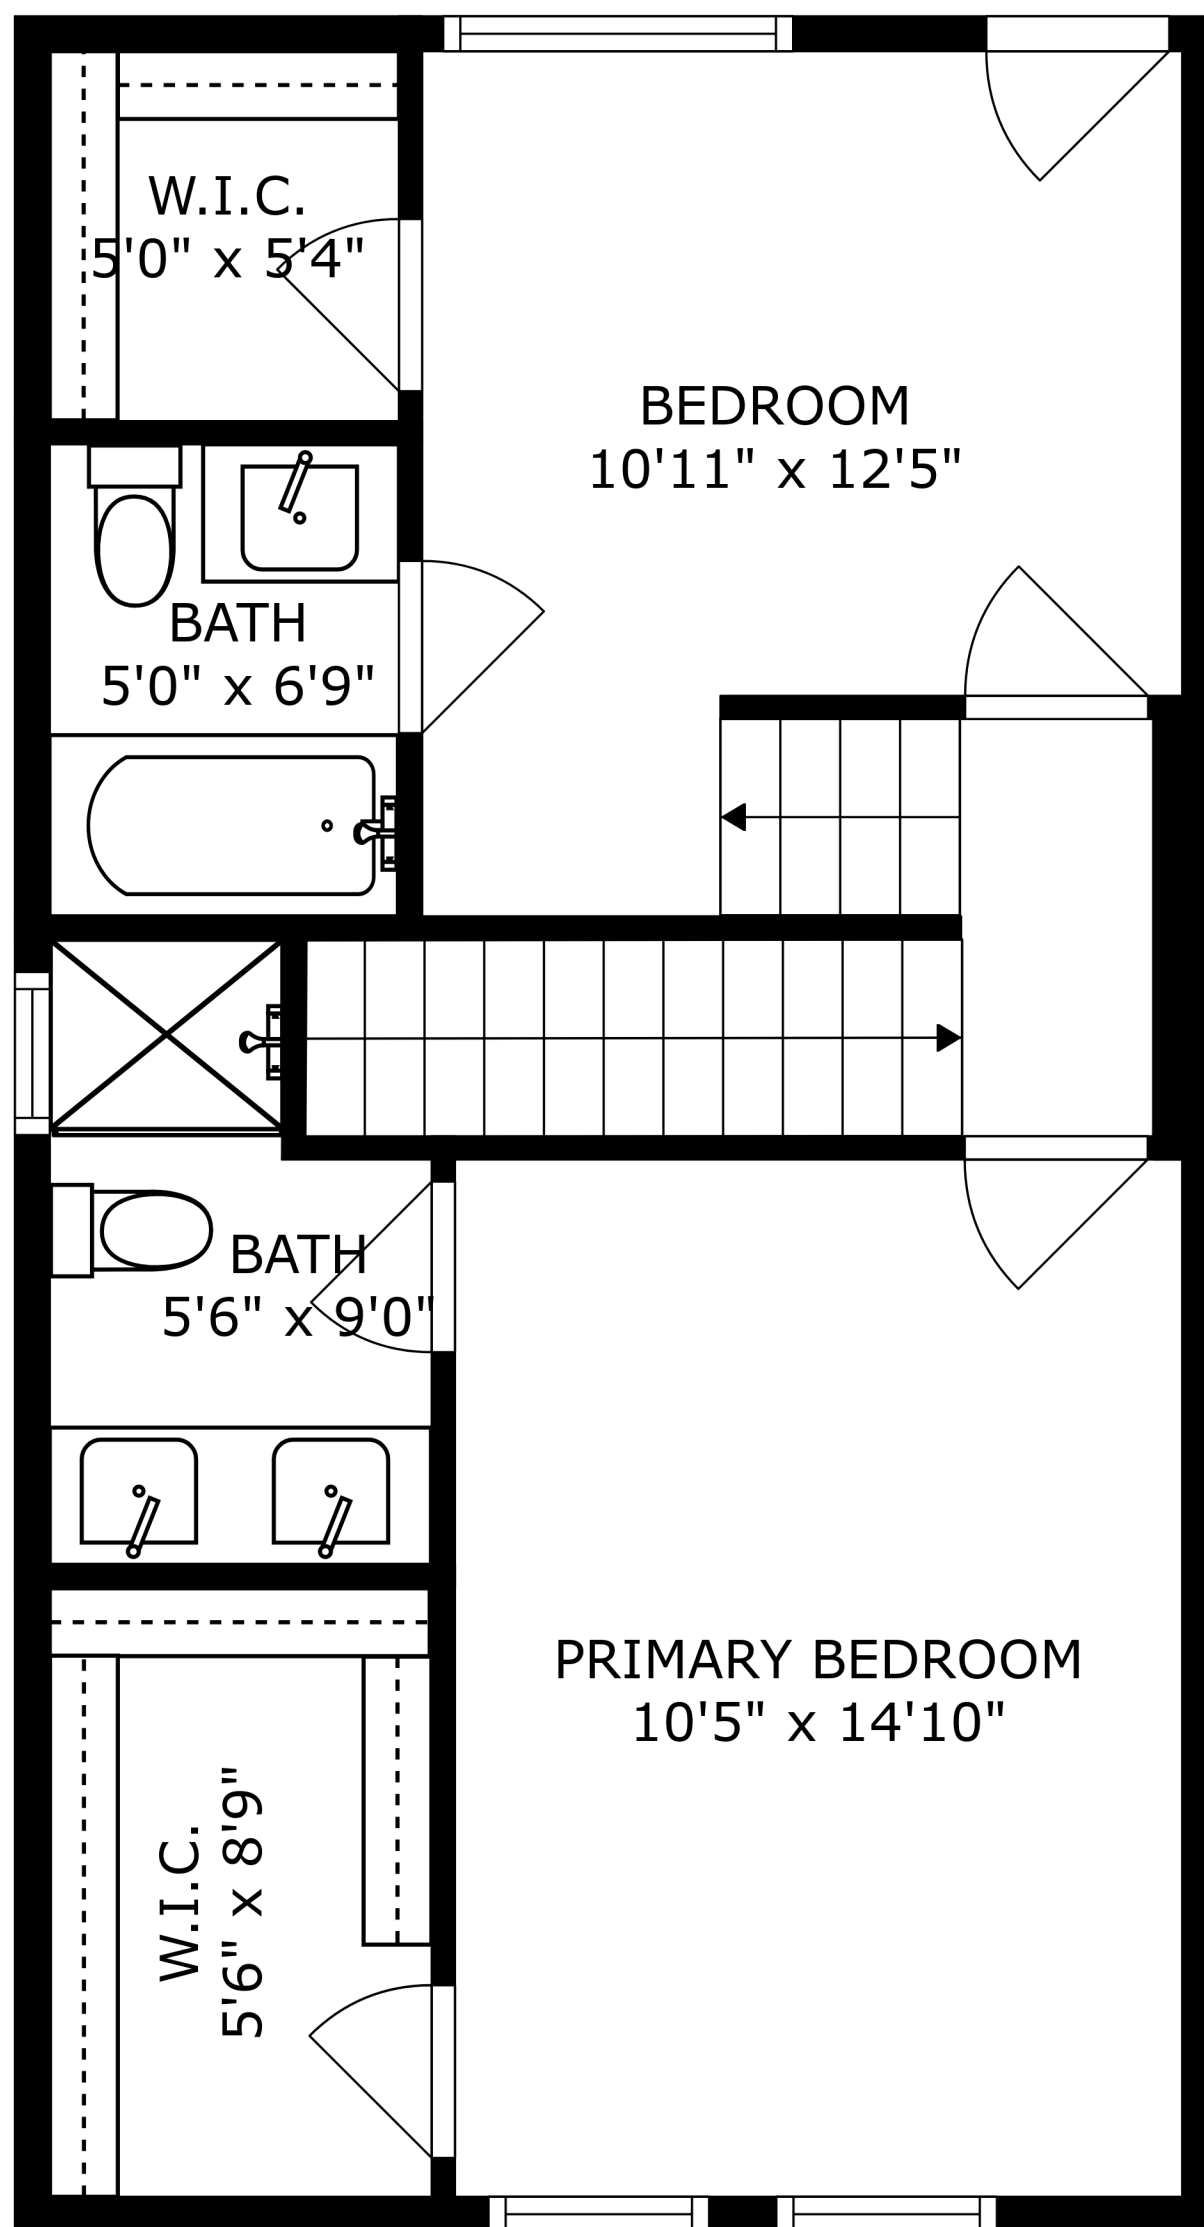

FLOOR 1

FLOOR 2

FLOOR 3

FLOOR 4

FLOOR 5

SIZES AND DIMENSIONS ARE APPROXIMATE, ACTUAL MAY VARY.

ROOF-TOP DECK
16'7" x 17'2"

SIZES AND DIMENSIONS ARE APPROXIMATE, ACTUAL MAY VARY.

SIZES AND DIMENSIONS ARE APPROXIMATE, ACTUAL MAY VARY.

SIZES AND DIMENSIONS ARE APPROXIMATE, ACTUAL MAY VARY.

SIZES AND DIMENSIONS ARE APPROXIMATE, ACTUAL MAY VARY.

SIZES AND DIMENSIONS ARE APPROXIMATE, ACTUAL MAY VARY.