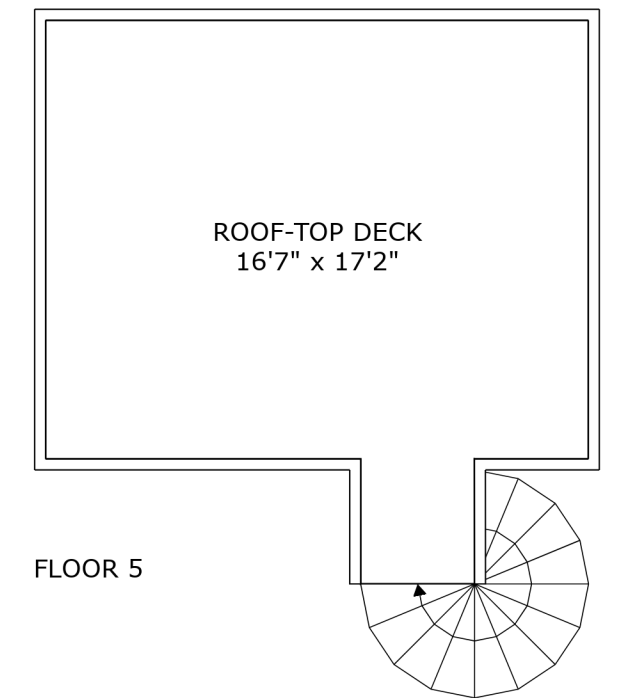

FLOOR 1

FLOOR 2

FLOOR 3

FLOOR 4

FLOOR 5

SIZES AND DIMENSIONS ARE APPROXIMATE, ACTUAL MAY VARY.

ROOF-TOP DECK
16'7" x 17'2"

SIZES AND DIMENSIONS ARE APPROXIMATE, ACTUAL MAY VARY.

SIZES AND DIMENSIONS ARE APPROXIMATE, ACTUAL MAY VARY.

SIZES AND DIMENSIONS ARE APPROXIMATE, ACTUAL MAY VARY.

SIZES AND DIMENSIONS ARE APPROXIMATE, ACTUAL MAY VARY.

SIZES AND DIMENSIONS ARE APPROXIMATE, ACTUAL MAY VARY.