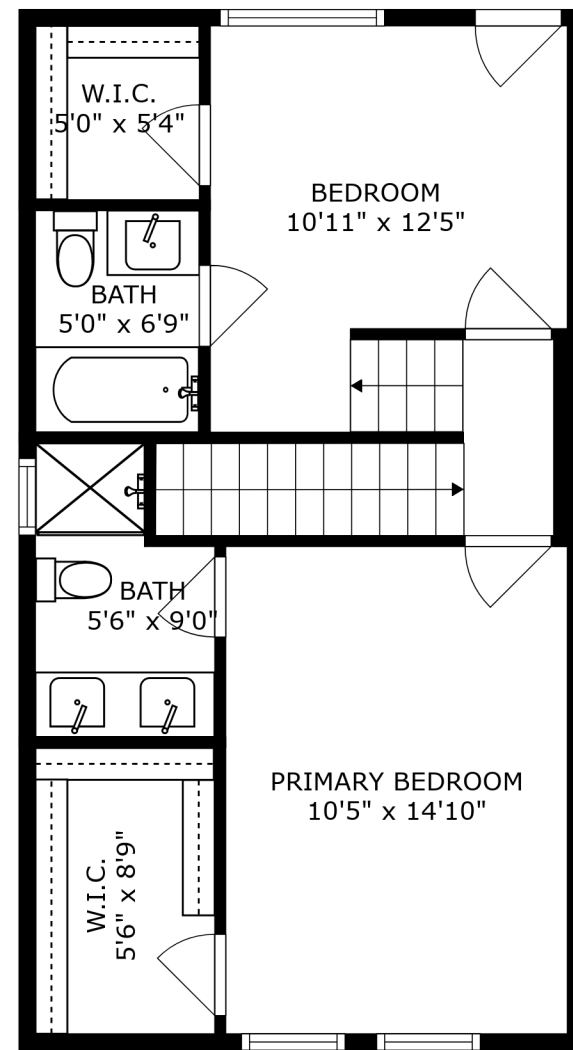

FLOOR 1

FLOOR 2

FLOOR 3

FLOOR 4

FLOOR 5

SIZES AND DIMENSIONS ARE APPROXIMATE, ACTUAL MAY VARY.

ROOF-TOP DECK
16'7" x 17'2"

SIZES AND DIMENSIONS ARE APPROXIMATE, ACTUAL MAY VARY.

SIZES AND DIMENSIONS ARE APPROXIMATE, ACTUAL MAY VARY.

SIZES AND DIMENSIONS ARE APPROXIMATE, ACTUAL MAY VARY.

SIZES AND DIMENSIONS ARE APPROXIMATE, ACTUAL MAY VARY.

SIZES AND DIMENSIONS ARE APPROXIMATE, ACTUAL MAY VARY.