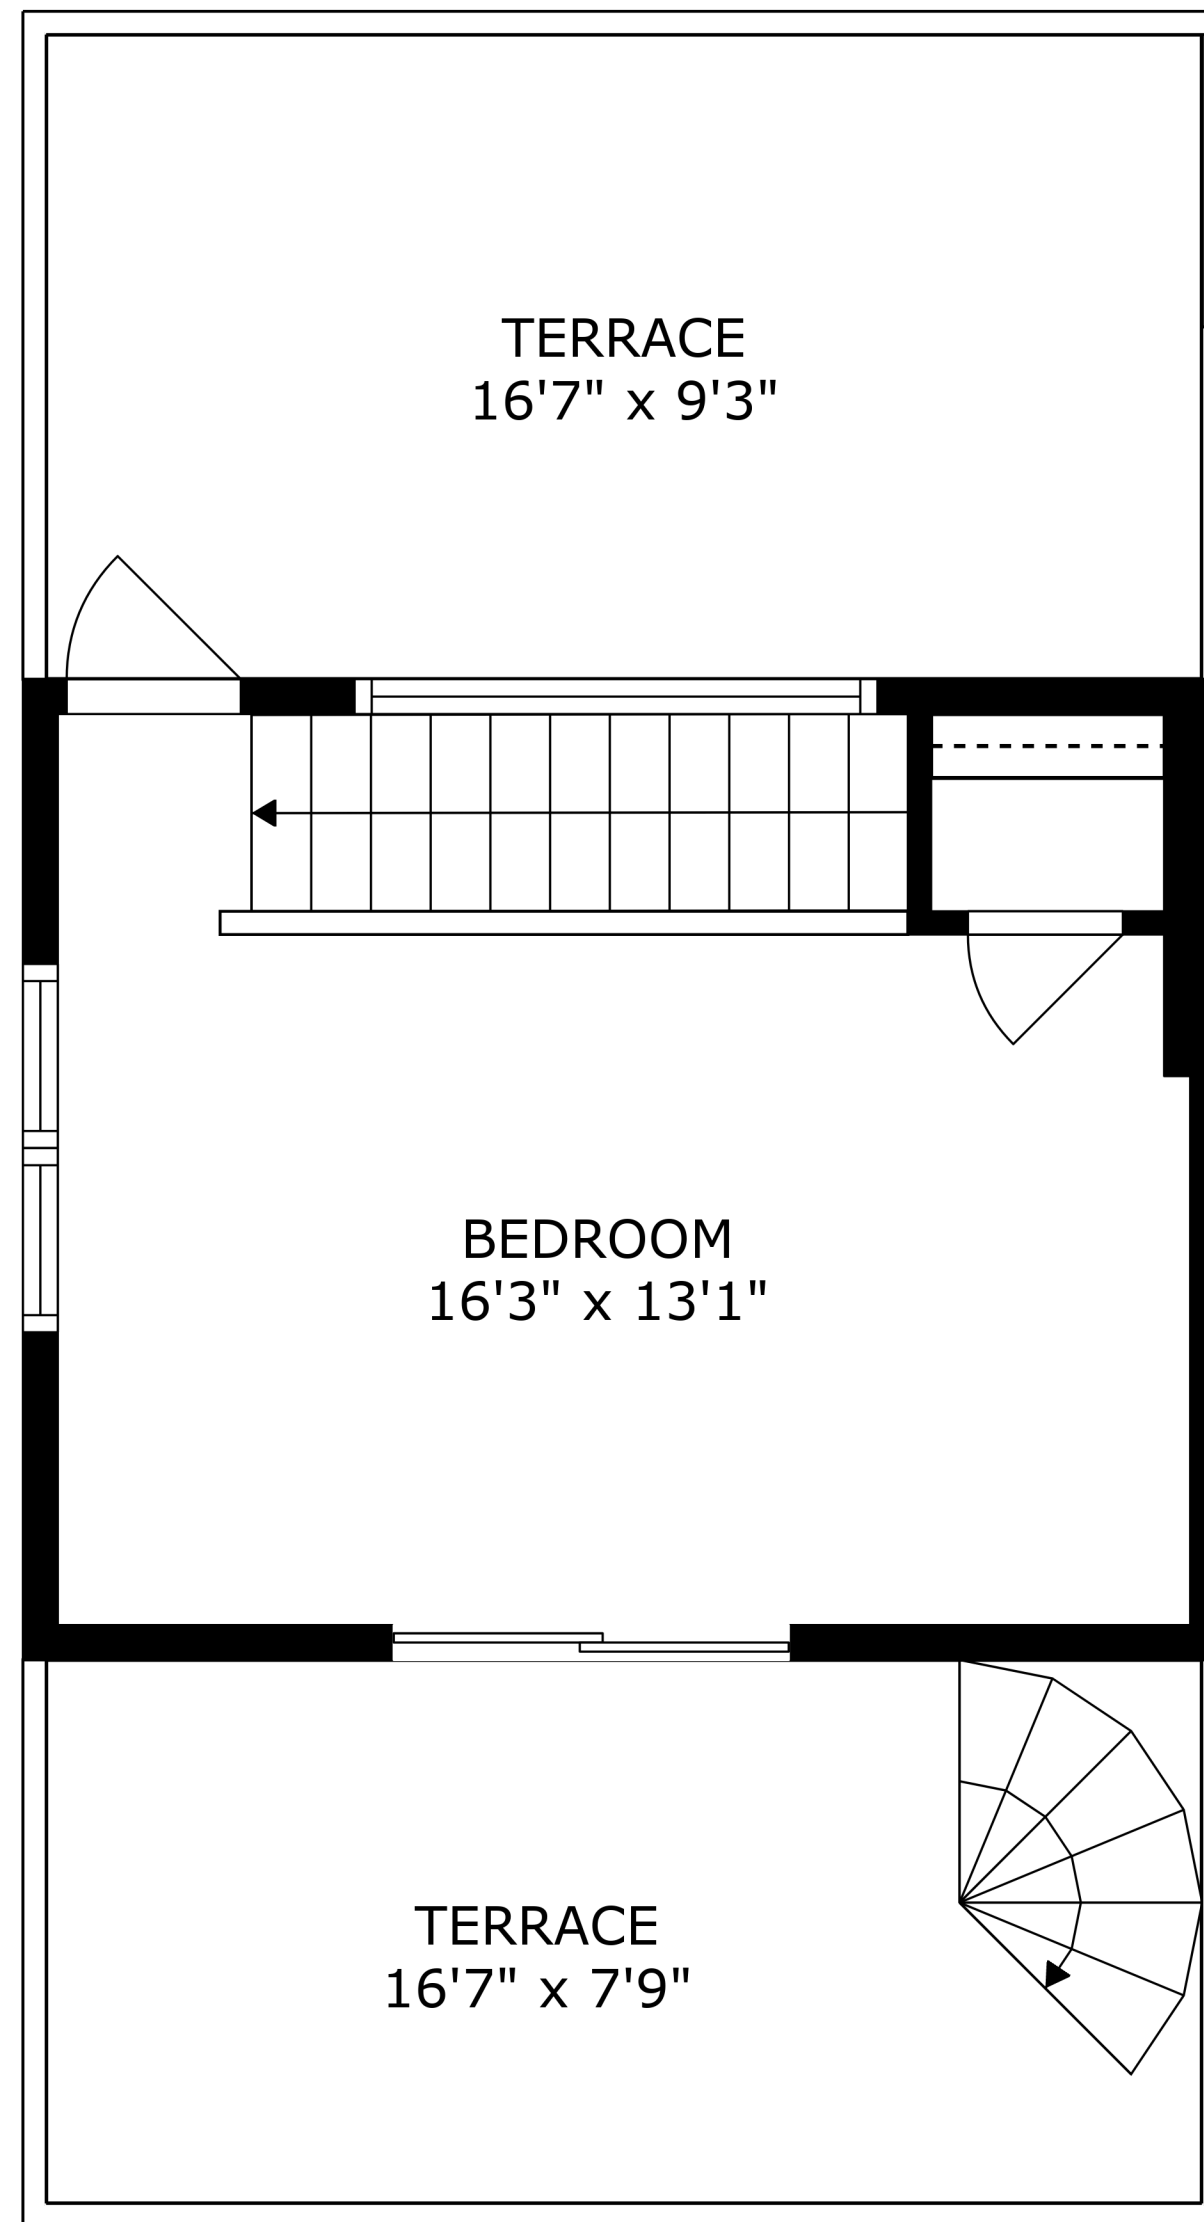

FLOOR 1

FLOOR 2

FLOOR 3

FLOOR 4

FLOOR 5

SIZES AND DIMENSIONS ARE APPROXIMATE, ACTUAL MAY VARY.

ROOF-TOP DECK
16'7" x 17'2"

SIZES AND DIMENSIONS ARE APPROXIMATE, ACTUAL MAY VARY.

SIZES AND DIMENSIONS ARE APPROXIMATE, ACTUAL MAY VARY.

SIZES AND DIMENSIONS ARE APPROXIMATE, ACTUAL MAY VARY.

SIZES AND DIMENSIONS ARE APPROXIMATE, ACTUAL MAY VARY.

SIZES AND DIMENSIONS ARE APPROXIMATE, ACTUAL MAY VARY.