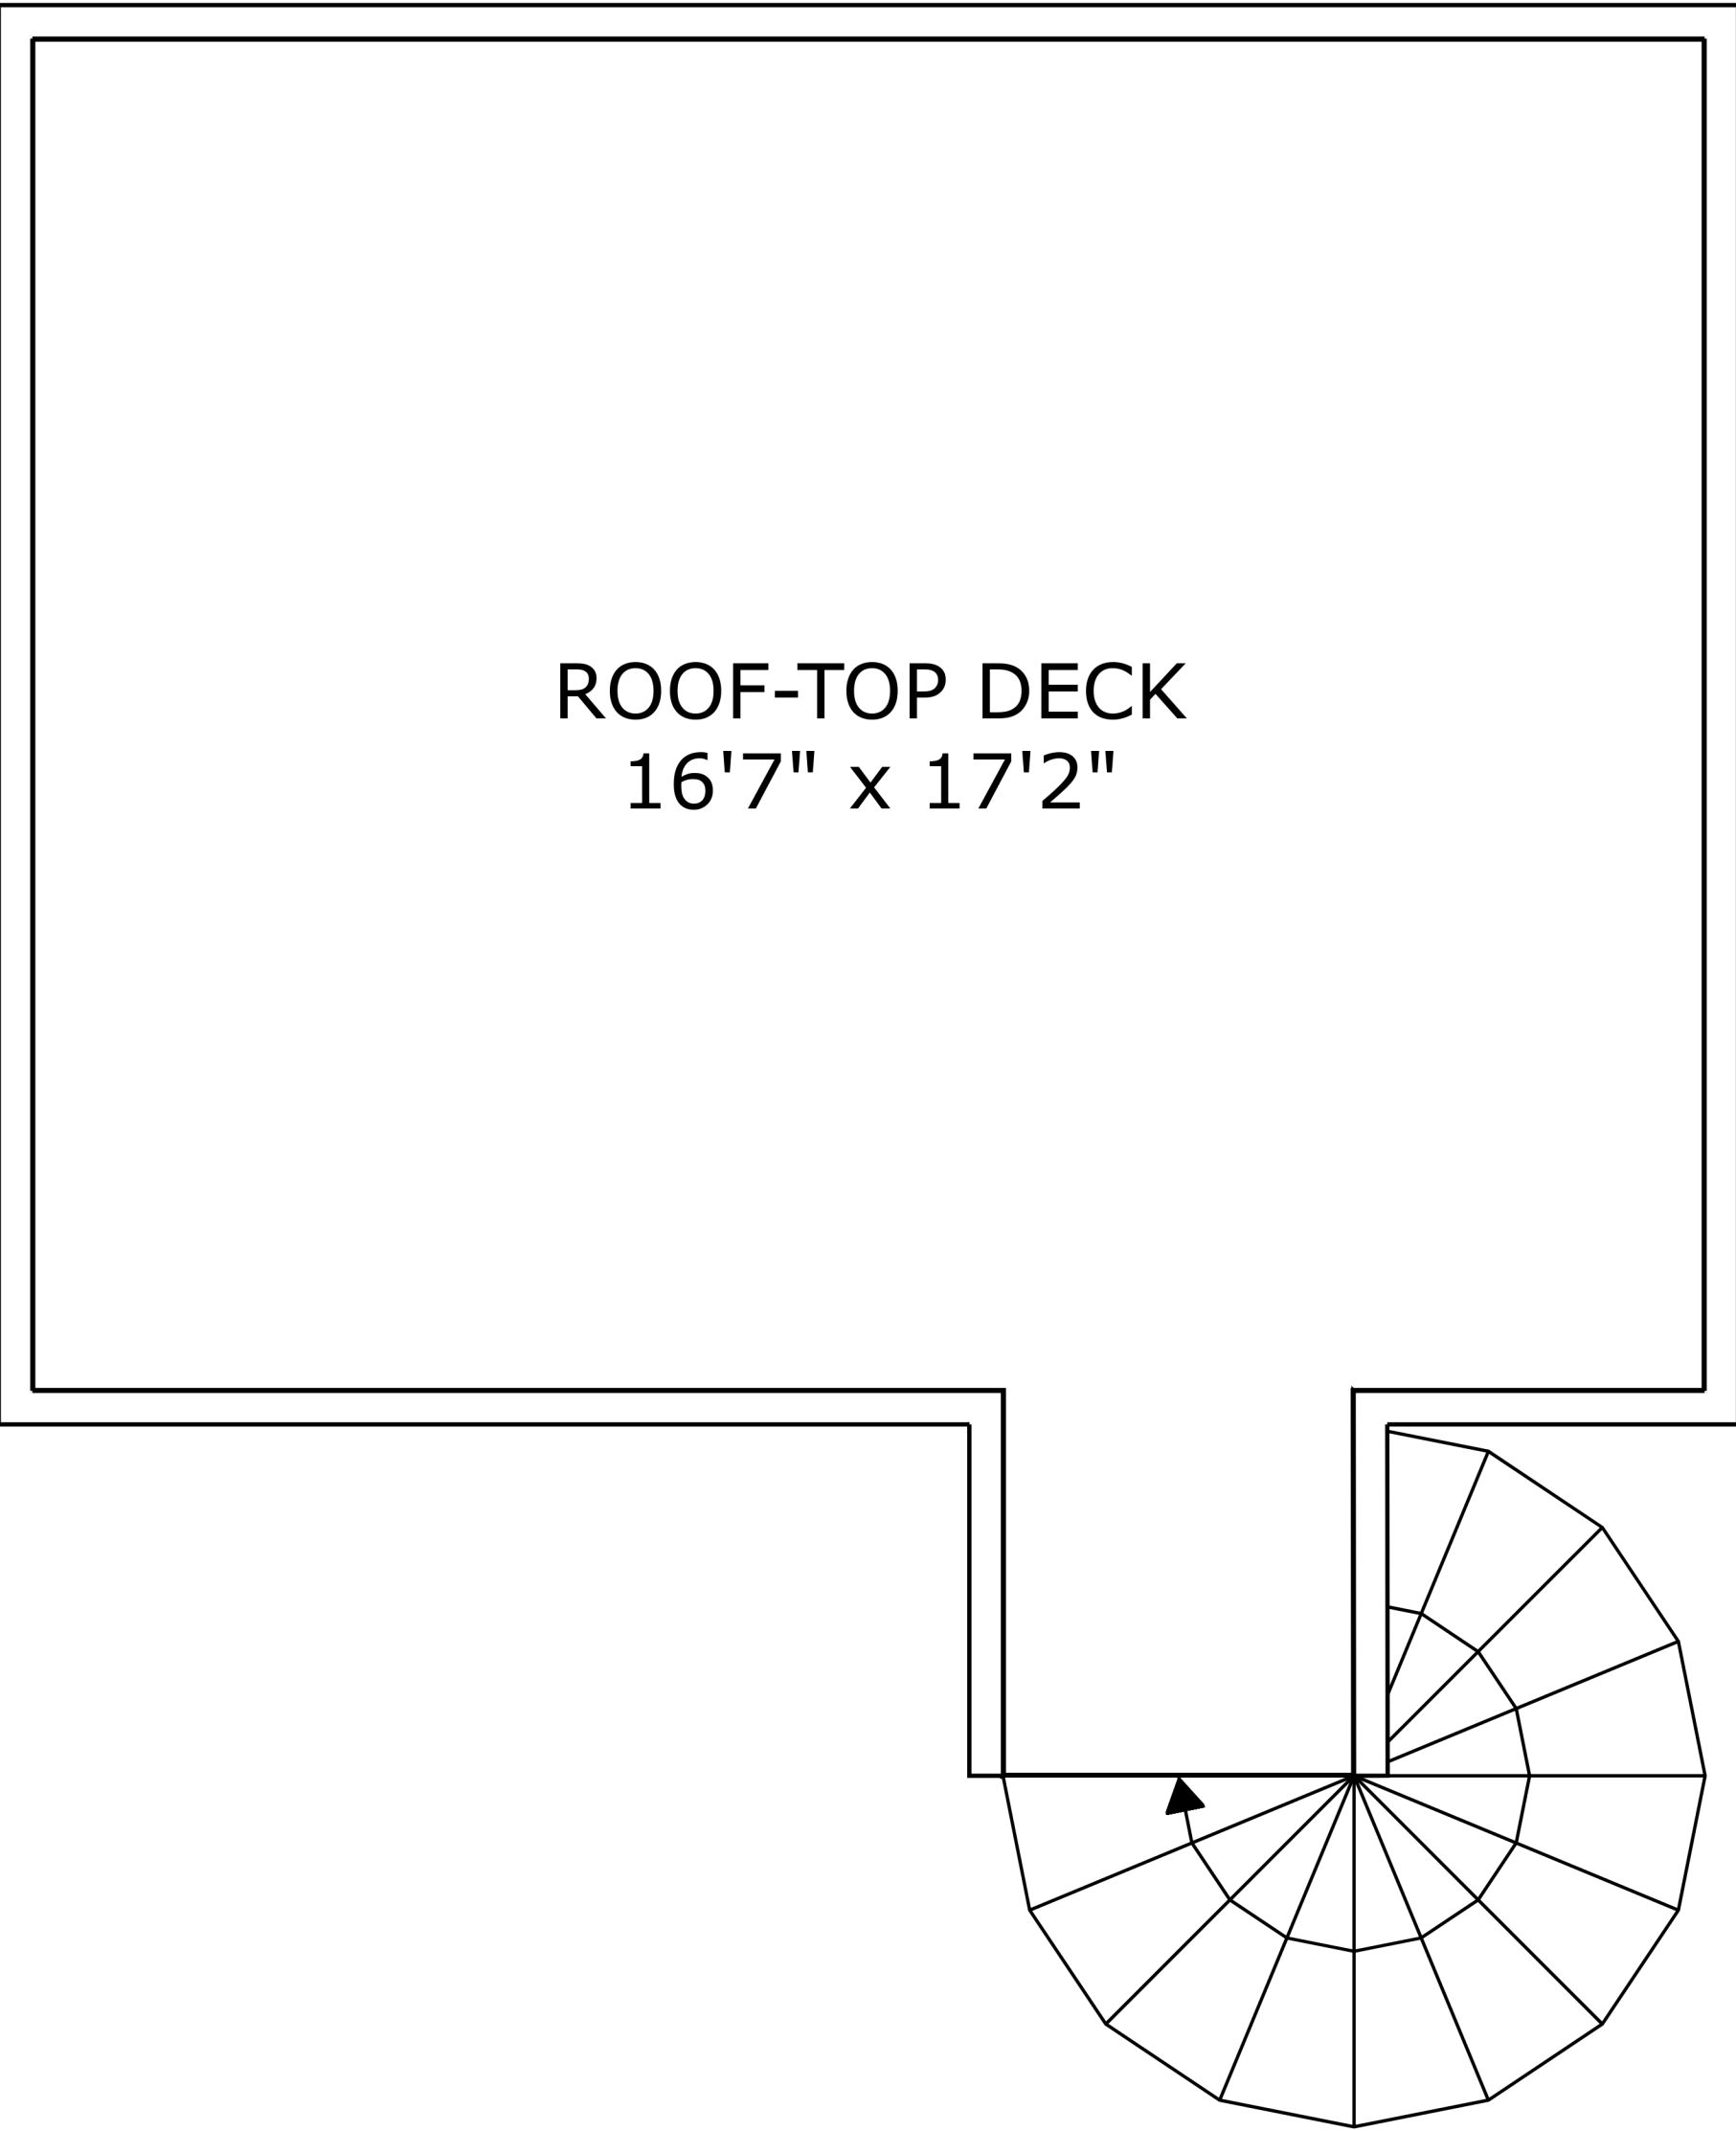

FLOOR 1

FLOOR 2

FLOOR 3

FLOOR 4

FLOOR 5

SIZES AND DIMENSIONS ARE APPROXIMATE, ACTUAL MAY VARY.

ROOF-TOP DECK
16'7" x 17'2"

SIZES AND DIMENSIONS ARE APPROXIMATE, ACTUAL MAY VARY.

SIZES AND DIMENSIONS ARE APPROXIMATE, ACTUAL MAY VARY.

SIZES AND DIMENSIONS ARE APPROXIMATE, ACTUAL MAY VARY.

SIZES AND DIMENSIONS ARE APPROXIMATE, ACTUAL MAY VARY.

SIZES AND DIMENSIONS ARE APPROXIMATE, ACTUAL MAY VARY.