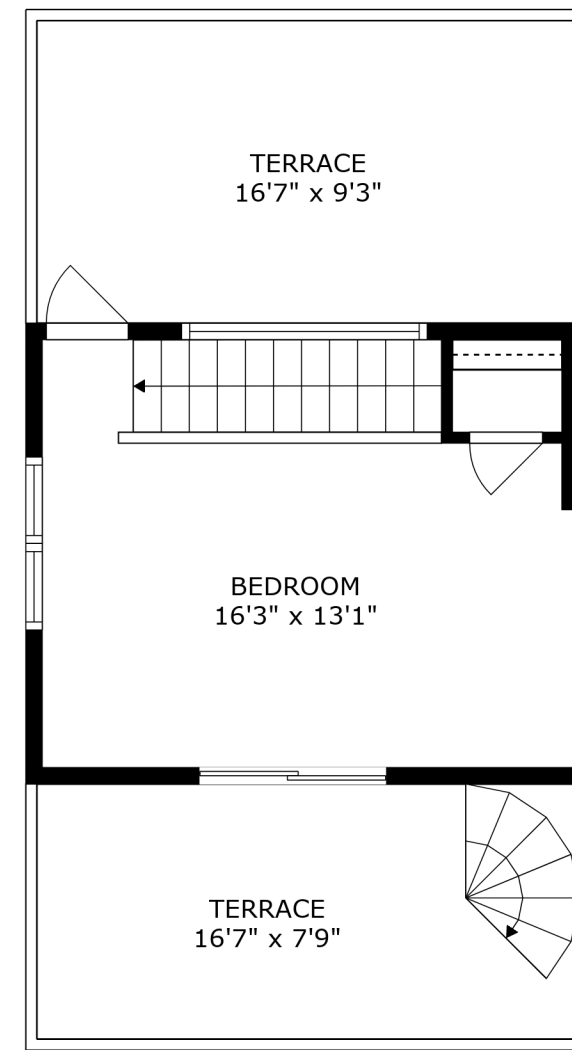

FLOOR 1

FLOOR 2

FLOOR 3

FLOOR 4

FLOOR 5

SIZES AND DIMENSIONS ARE APPROXIMATE, ACTUAL MAY VARY.

ROOF-TOP DECK
16'7" x 17'2"

SIZES AND DIMENSIONS ARE APPROXIMATE, ACTUAL MAY VARY.

SIZES AND DIMENSIONS ARE APPROXIMATE, ACTUAL MAY VARY.

SIZES AND DIMENSIONS ARE APPROXIMATE, ACTUAL MAY VARY.

SIZES AND DIMENSIONS ARE APPROXIMATE, ACTUAL MAY VARY.

SIZES AND DIMENSIONS ARE APPROXIMATE, ACTUAL MAY VARY.