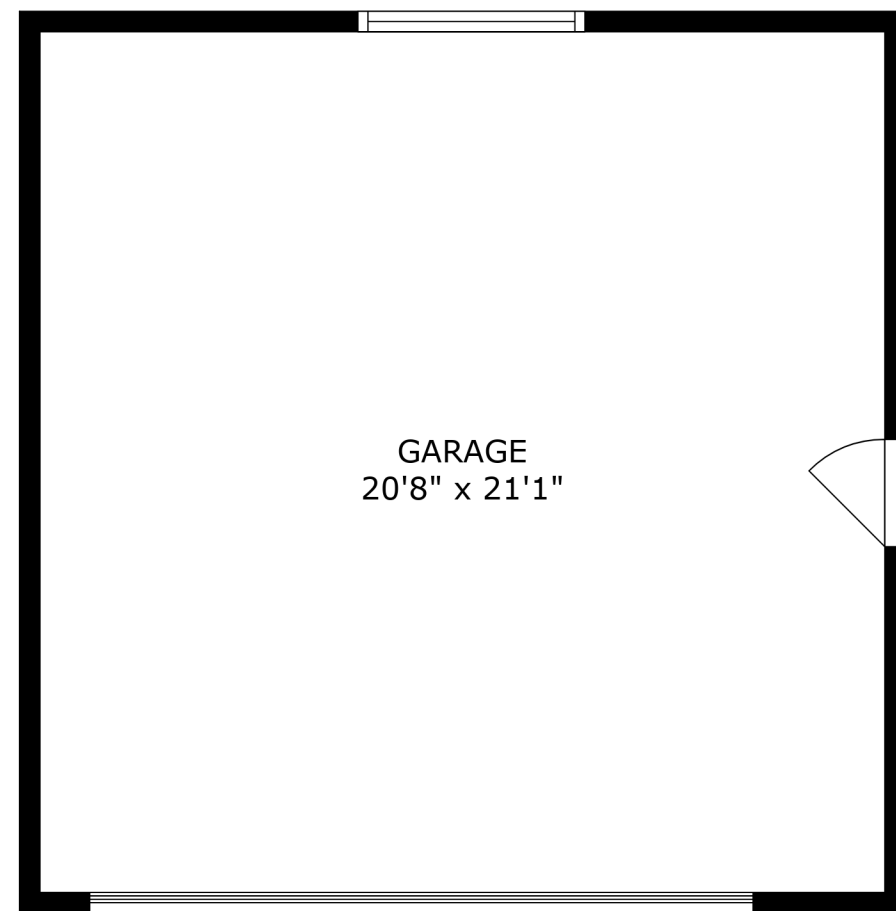

FLOOR 1

FLOOR 2

FLOOR 3

FLOOR 4

SIZES AND DIMENSIONS ARE APPROXIMATE, ACTUAL MAY VARY.

SIZES AND DIMENSIONS ARE APPROXIMATE, ACTUAL MAY VARY.

SIZES AND DIMENSIONS ARE APPROXIMATE, ACTUAL MAY VARY.

SIZES AND DIMENSIONS ARE APPROXIMATE, ACTUAL MAY VARY.

CRAWL SPACE
18'10" x 30'7"

LAUNDRY
6'6" x 10'9"

BATH

BEDROOM
9'7" x 11'6"

UNDEFINED