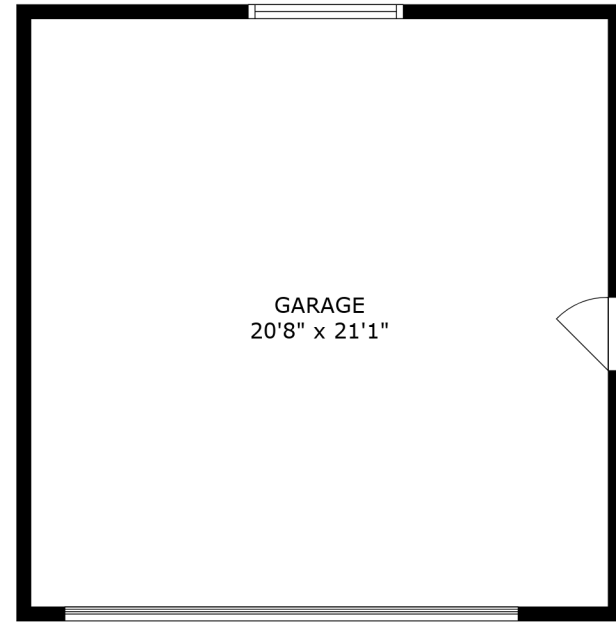

FLOOR 1

FLOOR 2

FLOOR 3

FLOOR 4

SIZES AND DIMENSIONS ARE APPROXIMATE, ACTUAL MAY VARY.

SIZES AND DIMENSIONS ARE APPROXIMATE, ACTUAL MAY VARY.

SIZES AND DIMENSIONS ARE APPROXIMATE, ACTUAL MAY VARY.

SIZES AND DIMENSIONS ARE APPROXIMATE, ACTUAL MAY VARY.

CRAWL SPACE
18'10" x 30'7"

LAUNDRY
6'6" x 10'9"

BATH

BEDROOM
9'7" x 11'6"

UNDEFINED