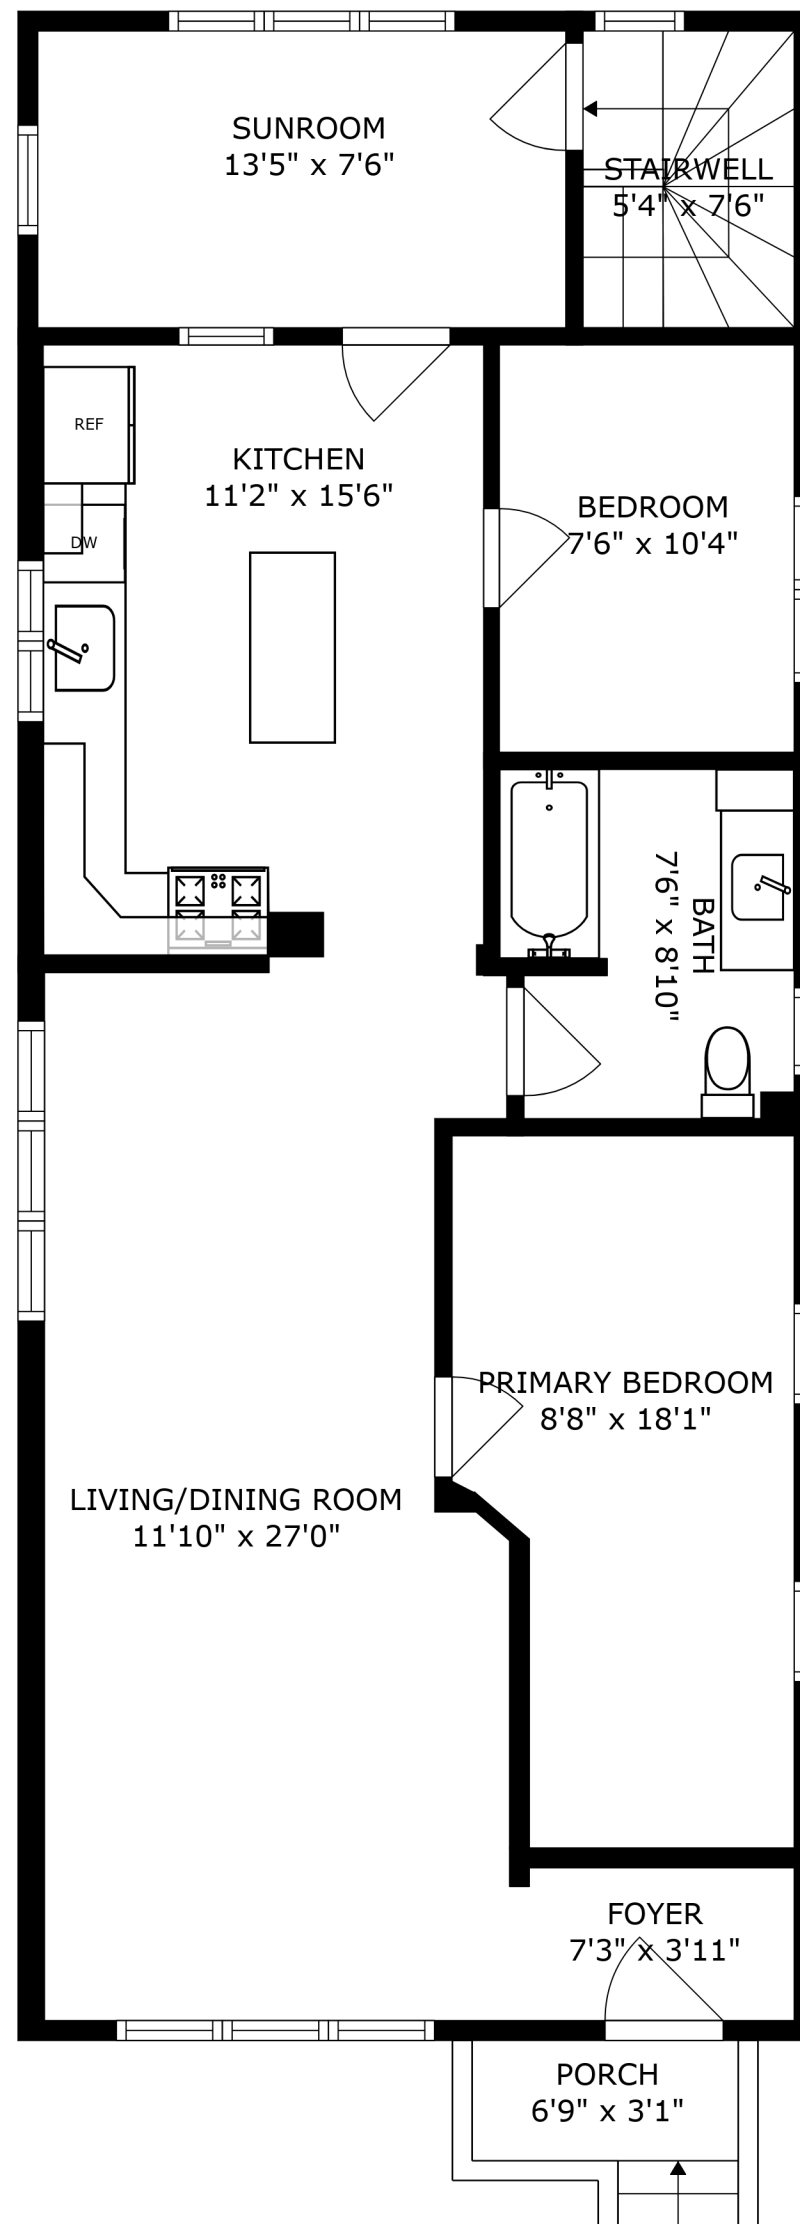

PATIO
20'9" x 10'1"

FLOOR 1

FLOOR 2

SIZES AND DIMENSIONS ARE APPROXIMATE, ACTUAL MAY VARY.

SIZES AND DIMENSIONS ARE APPROXIMATE, ACTUAL MAY VARY.

PATIO
20'9" x 10'1"

SIZES AND DIMENSIONS ARE APPROXIMATE, ACTUAL MAY VARY.