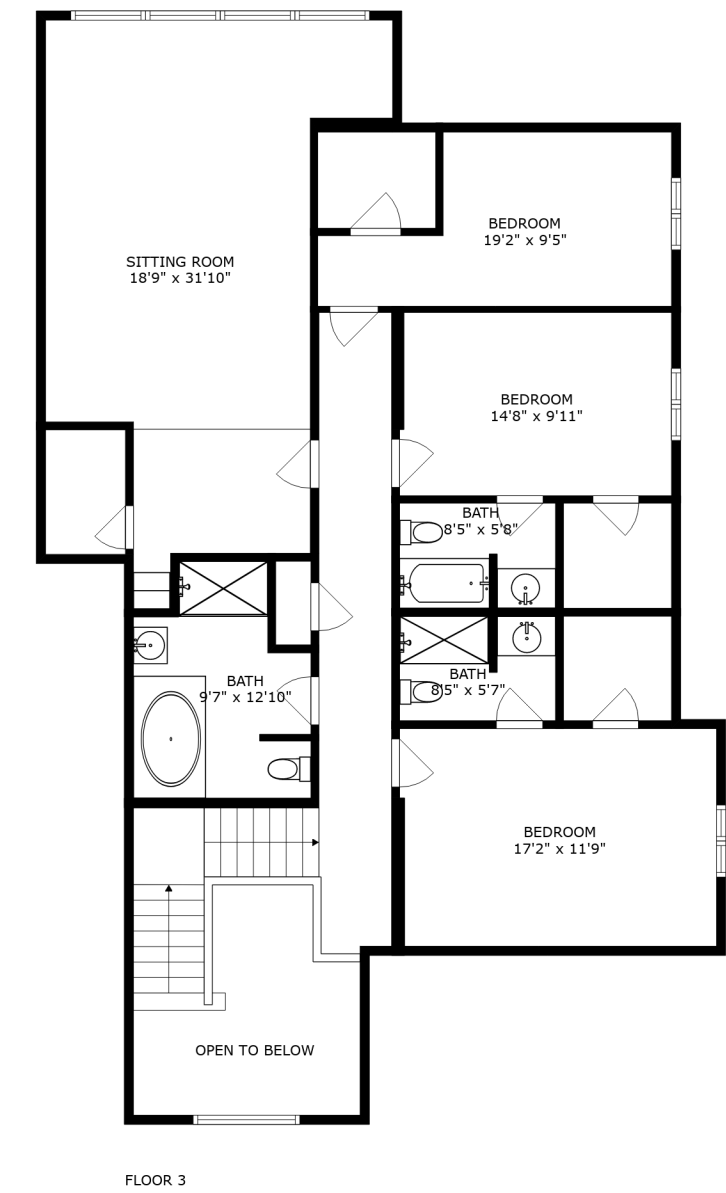

PATIO
48'1" x 22'11"

PATIO
57'3" x 16'6"

SIZES AND DIMENSIONS ARE APPROXIMATE, ACTUAL MAY VARY.

SIZES AND DIMENSIONS ARE APPROXIMATE, ACTUAL MAY VARY.

PATIO
48'1" x 22'11"

PATIO
57'3" x 16'6"

SIZES AND DIMENSIONS ARE APPROXIMATE, ACTUAL MAY VARY.

SIZES AND DIMENSIONS ARE APPROXIMATE, ACTUAL MAY VARY.