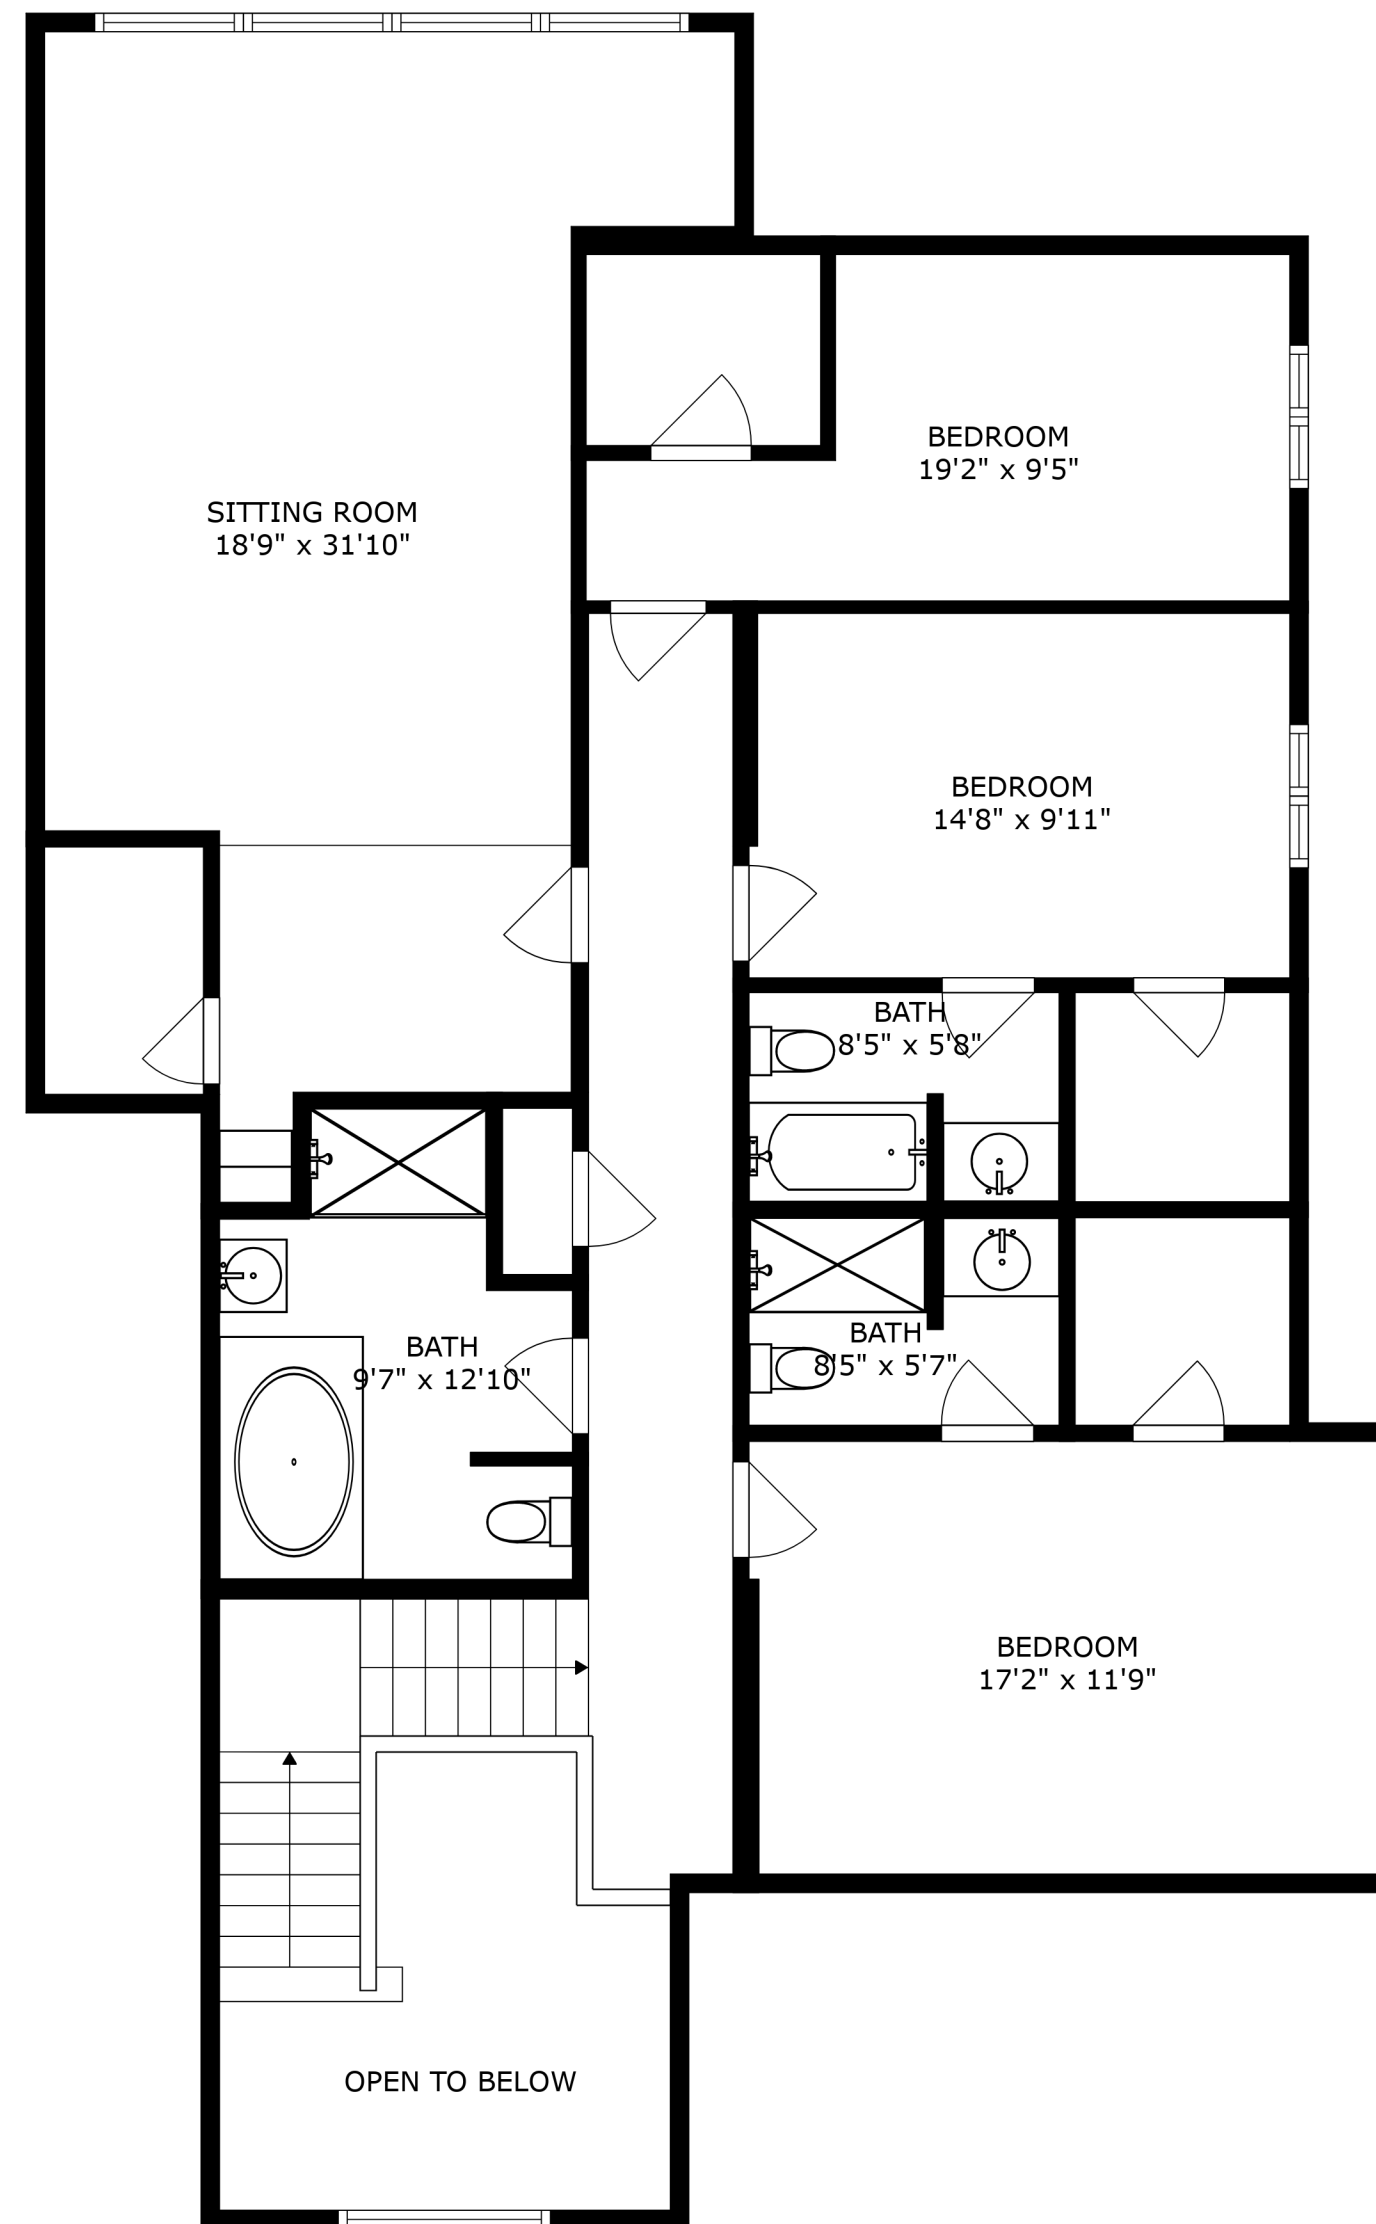

PATIO
48'1" x 22'11"

PATIO
57'3" x 16'6"

SIZES AND DIMENSIONS ARE APPROXIMATE, ACTUAL MAY VARY.

SIZES AND DIMENSIONS ARE APPROXIMATE, ACTUAL MAY VARY.

PATIO
48'1" x 22'11"

PATIO
57'3" x 16'6"

SIZES AND DIMENSIONS ARE APPROXIMATE, ACTUAL MAY VARY.

SIZES AND DIMENSIONS ARE APPROXIMATE, ACTUAL MAY VARY.