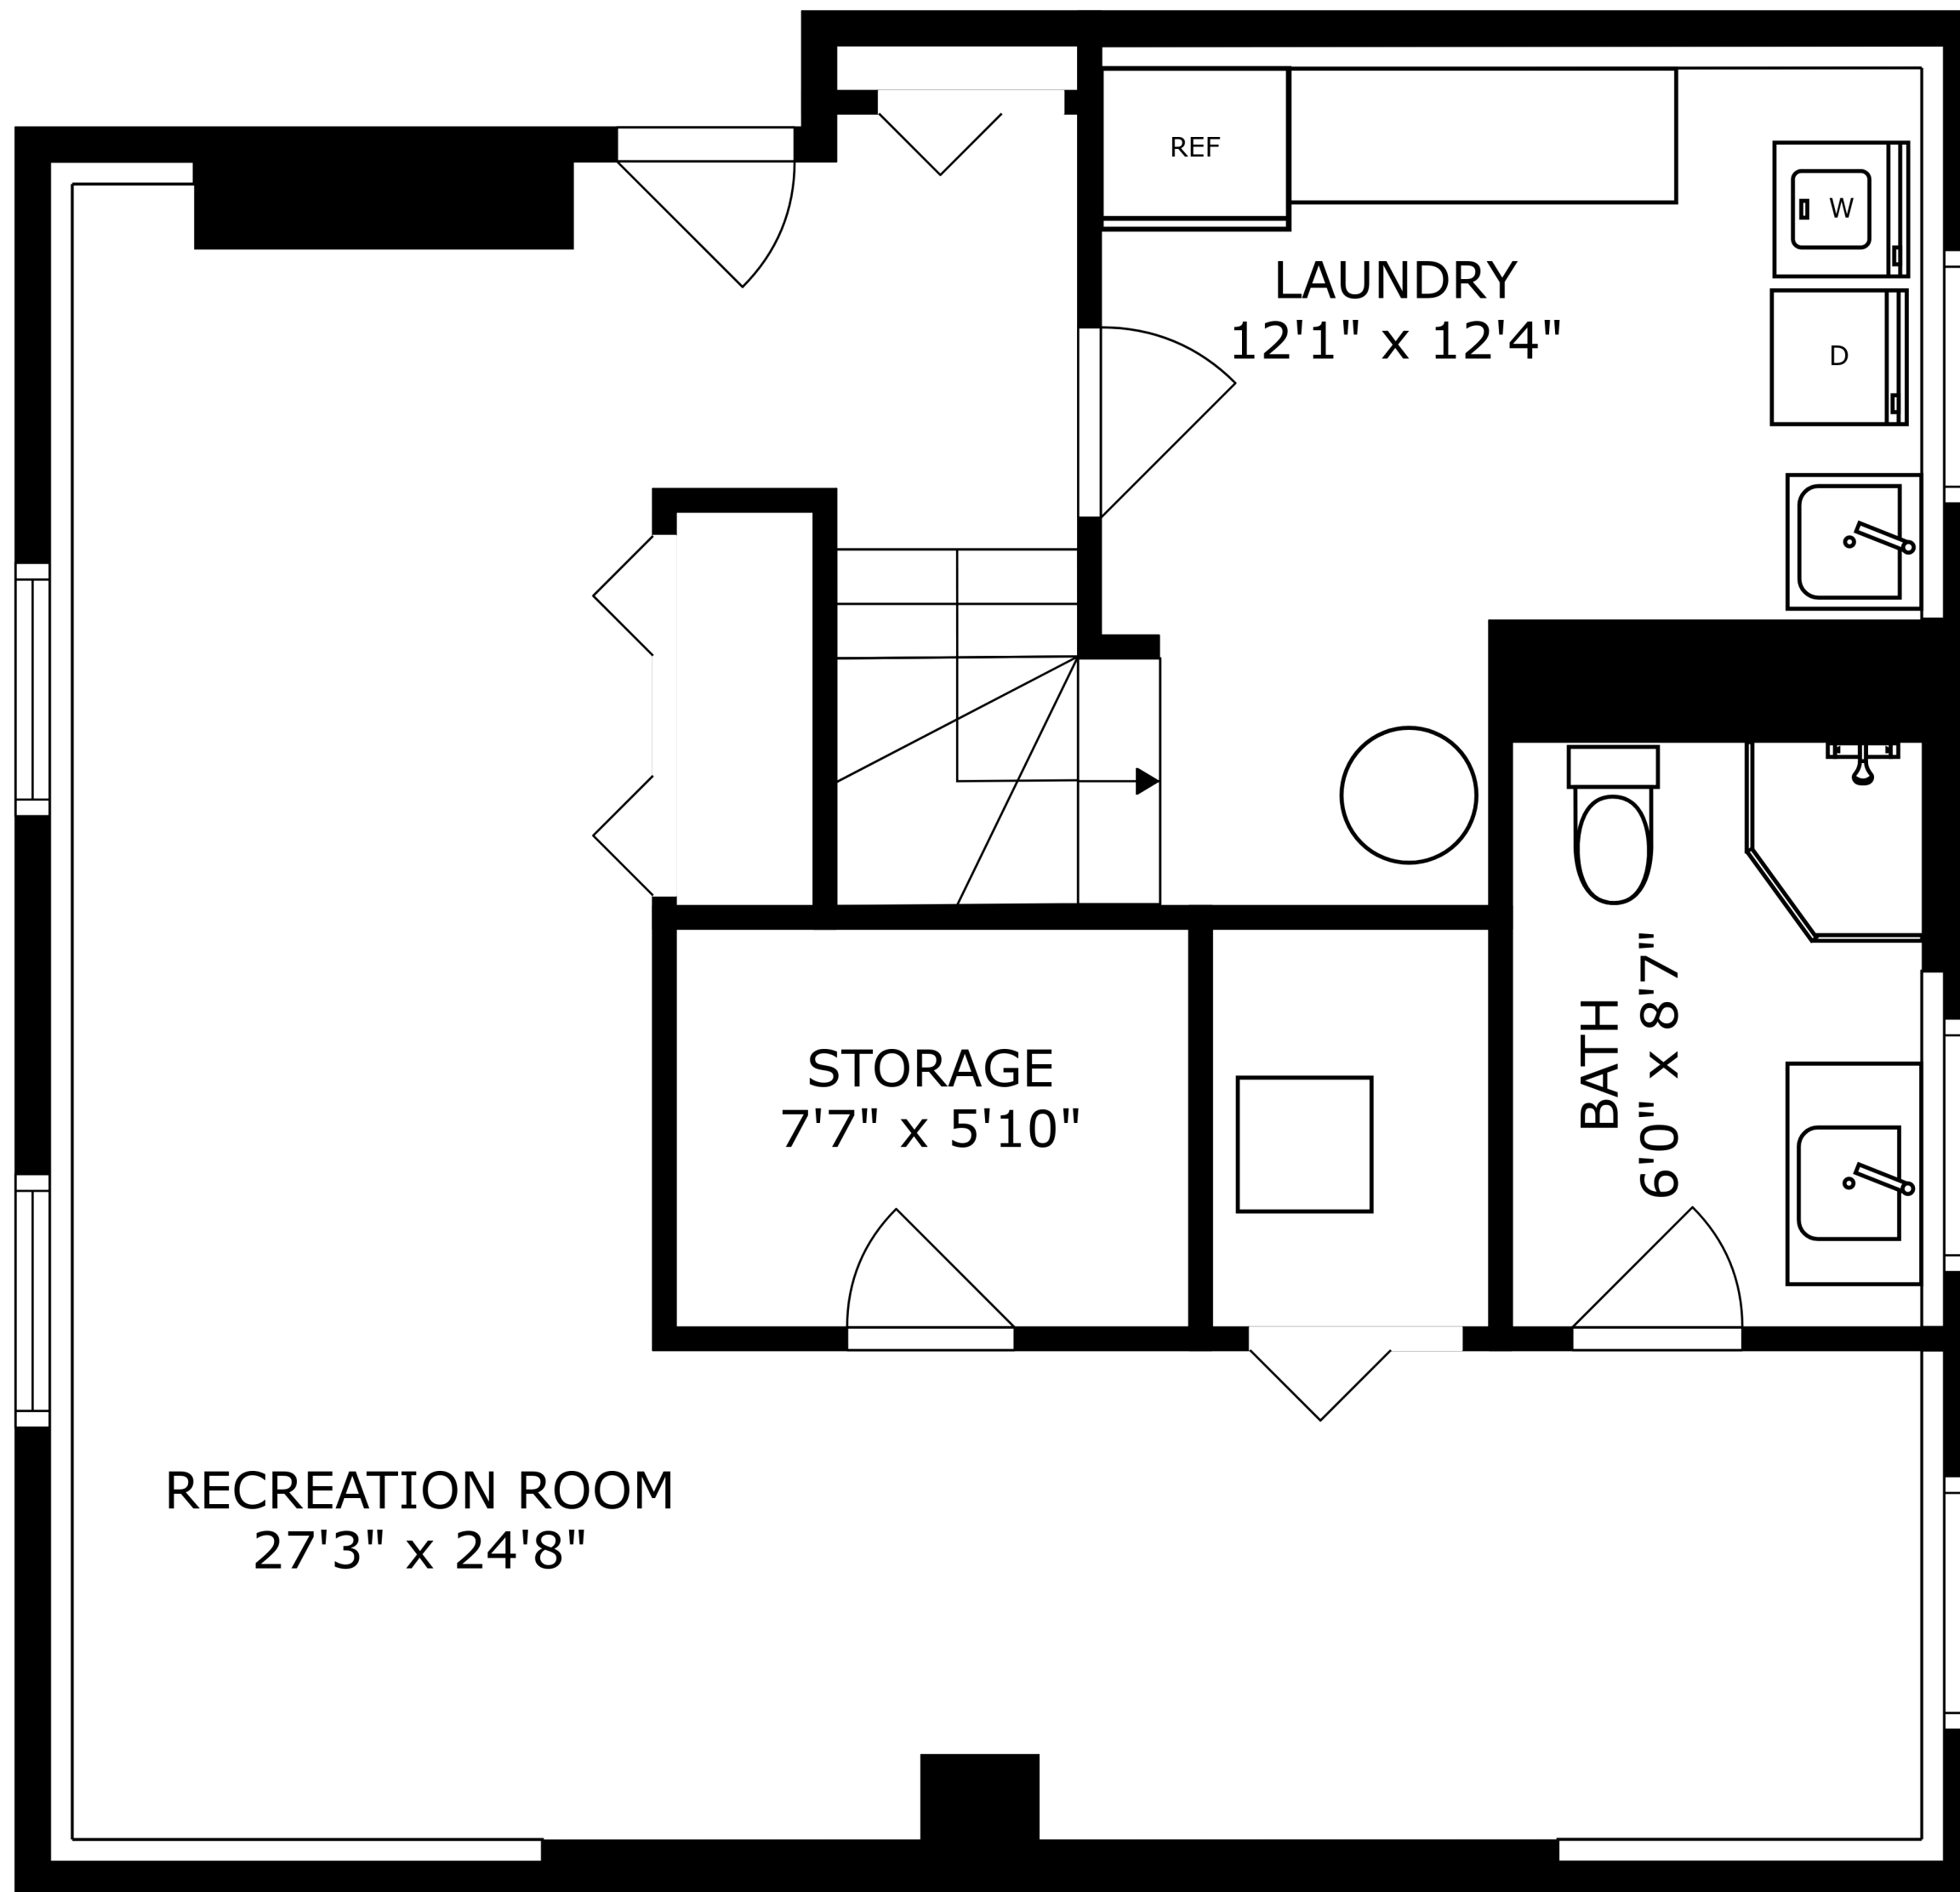

SIZES AND DIMENSIONS ARE APPROXIMATE, ACTUAL MAY VARY.

PRIMARY BEDROOM
22'10" x 16'0"

SITTING ROOM
16'9" x 10'5"

W.I.C.
3'2" x 7'2"

BEDROOM
12'10" x 10'5"

BATH
6'9" x 12'6"

SIZES AND DIMENSIONS ARE APPROXIMATE, ACTUAL MAY VARY.

SIZES AND DIMENSIONS ARE APPROXIMATE, ACTUAL MAY VARY.

RECREATION ROOM
27'3" x 24'8"

STORAGE
7'7" x 5'10"

LAUNDRY
12'1" x 12'4"

BATH
6'0" x 8'7"

REF

W

D

SIZES AND DIMENSIONS ARE APPROXIMATE, ACTUAL MAY VARY.