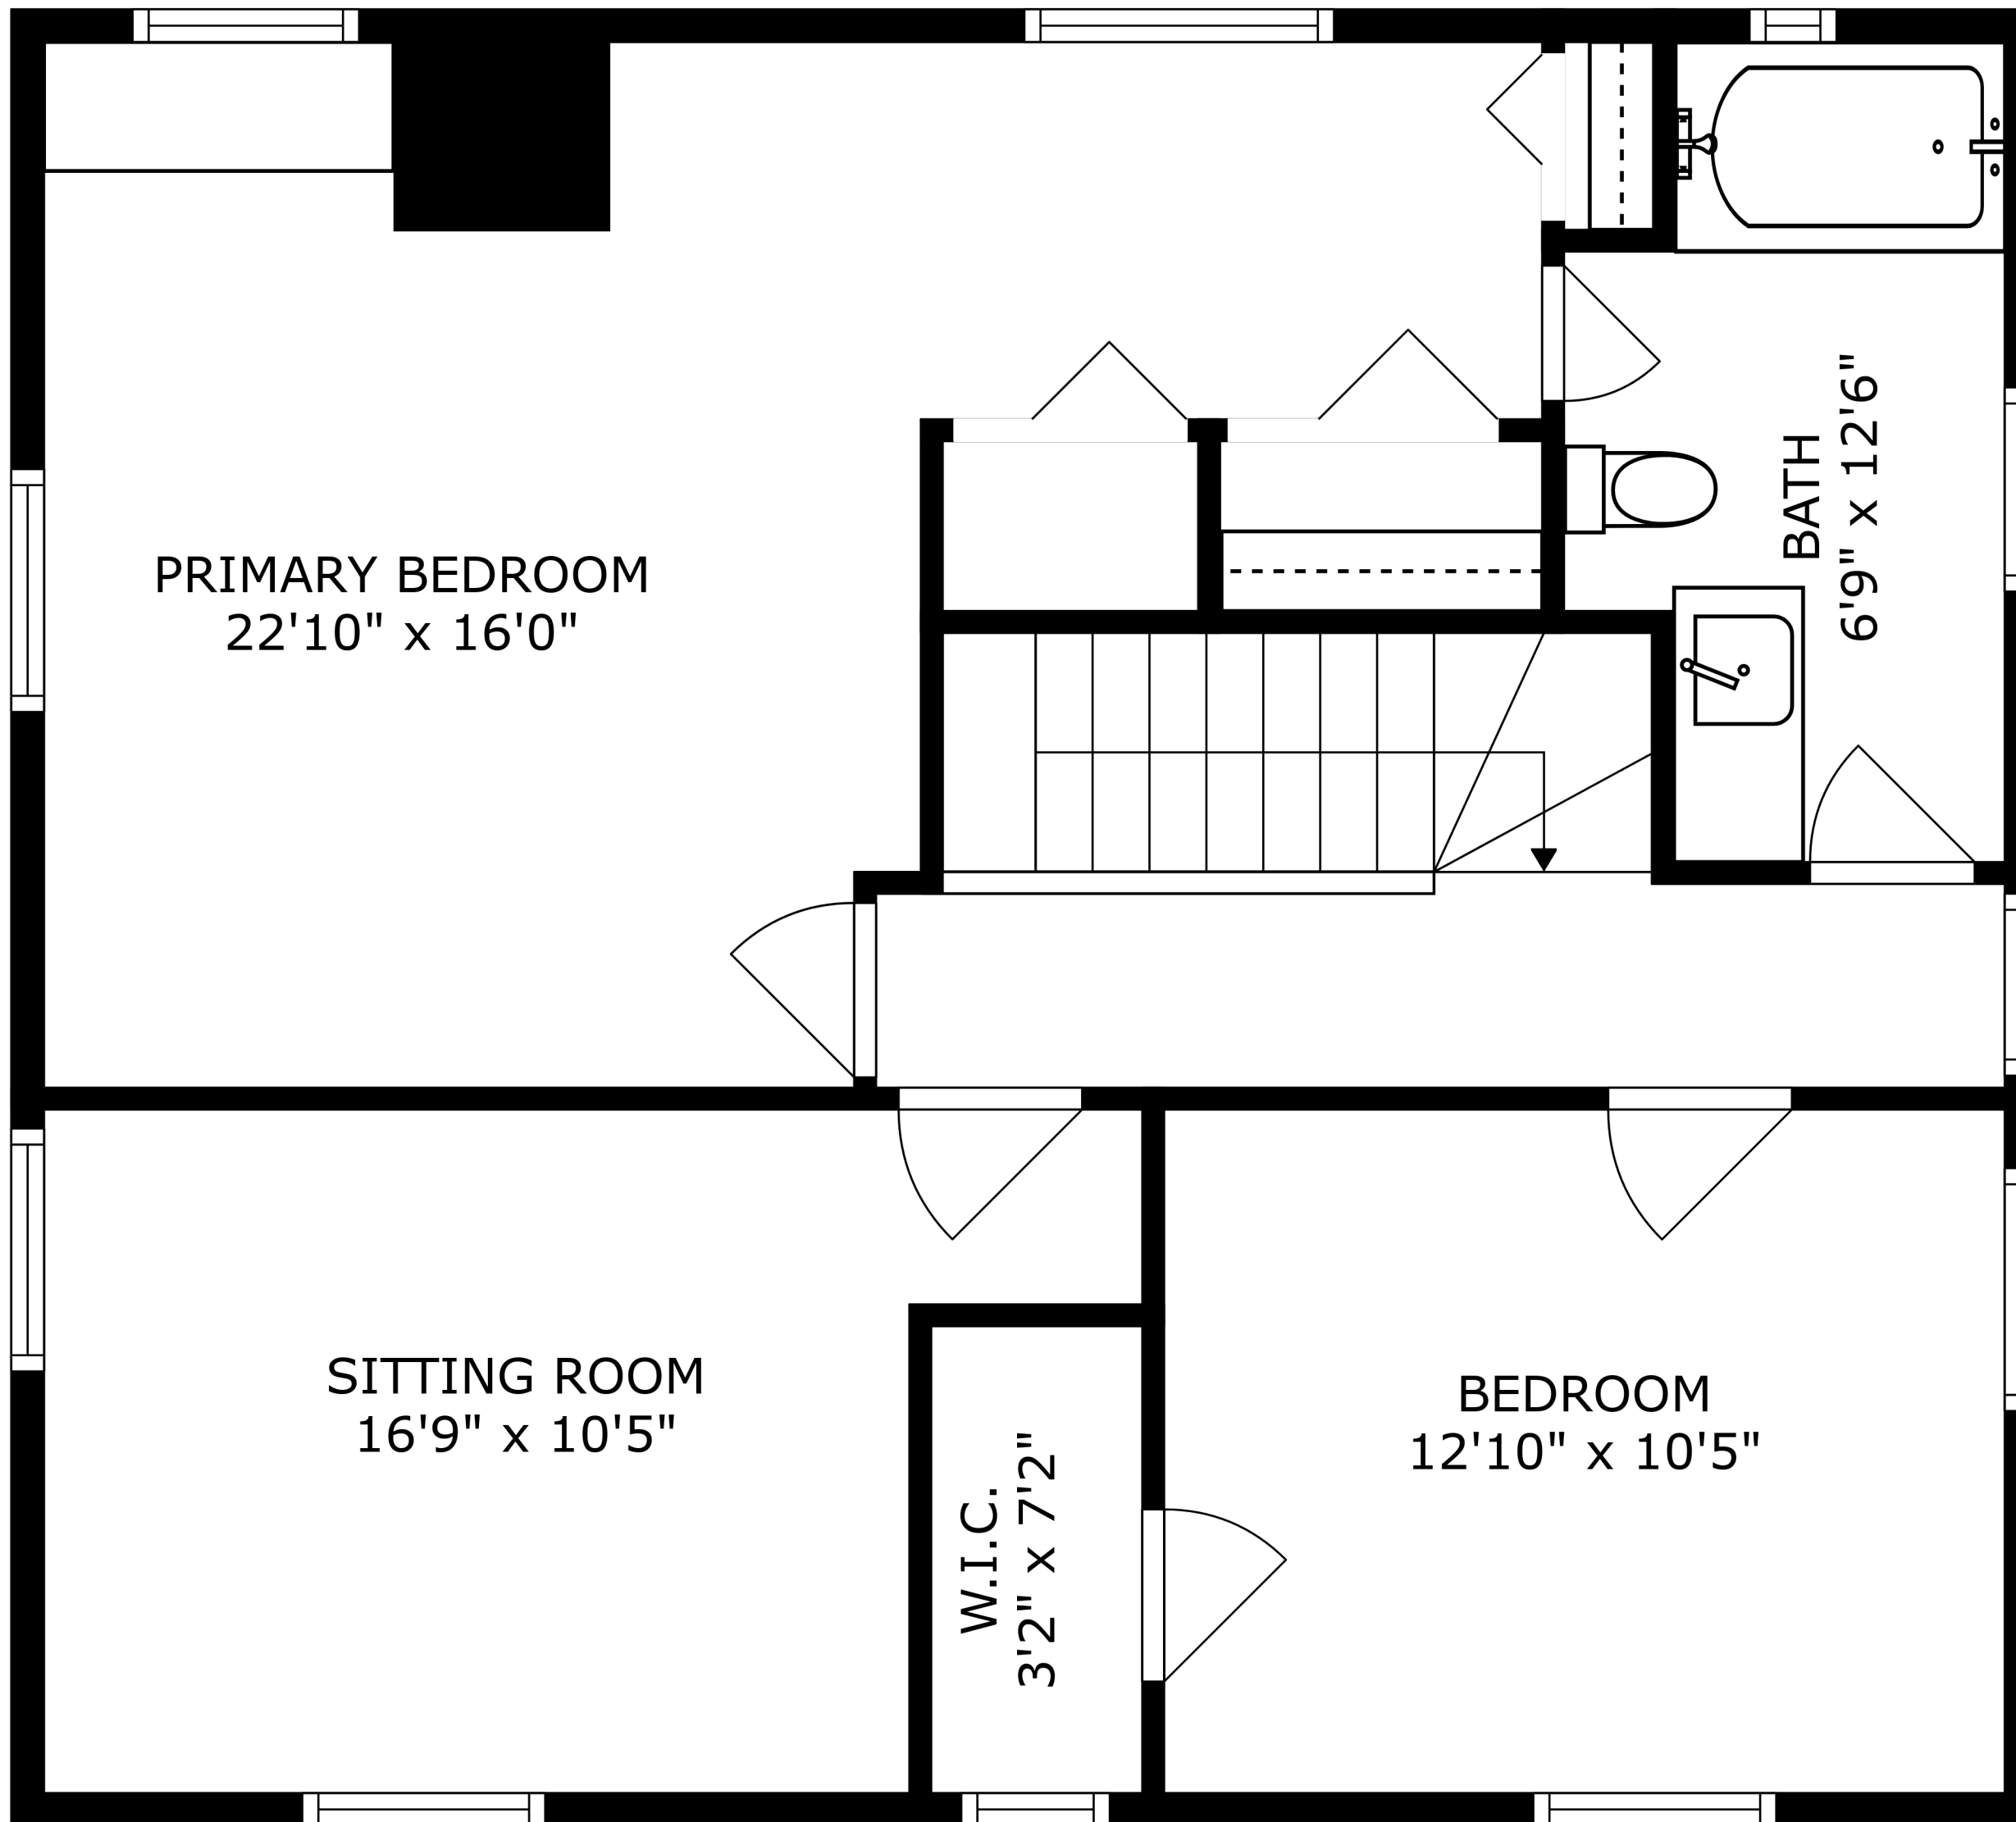

SIZES AND DIMENSIONS ARE APPROXIMATE, ACTUAL MAY VARY.

PRIMARY BEDROOM
22'10" x 16'0"

SITTING ROOM
16'9" x 10'5"

W.I.C.
3'2" x 7'2"

BEDROOM
12'10" x 10'5"

BATH
6'9" x 12'6"

SIZES AND DIMENSIONS ARE APPROXIMATE, ACTUAL MAY VARY.

SIZES AND DIMENSIONS ARE APPROXIMATE, ACTUAL MAY VARY.

RECREATION ROOM
27'3" x 24'8"

STORAGE
7'7" x 5'10"

LAUNDRY
12'1" x 12'4"

BATH
6'0" x 8'7"

REF

W

D

SIZES AND DIMENSIONS ARE APPROXIMATE, ACTUAL MAY VARY.