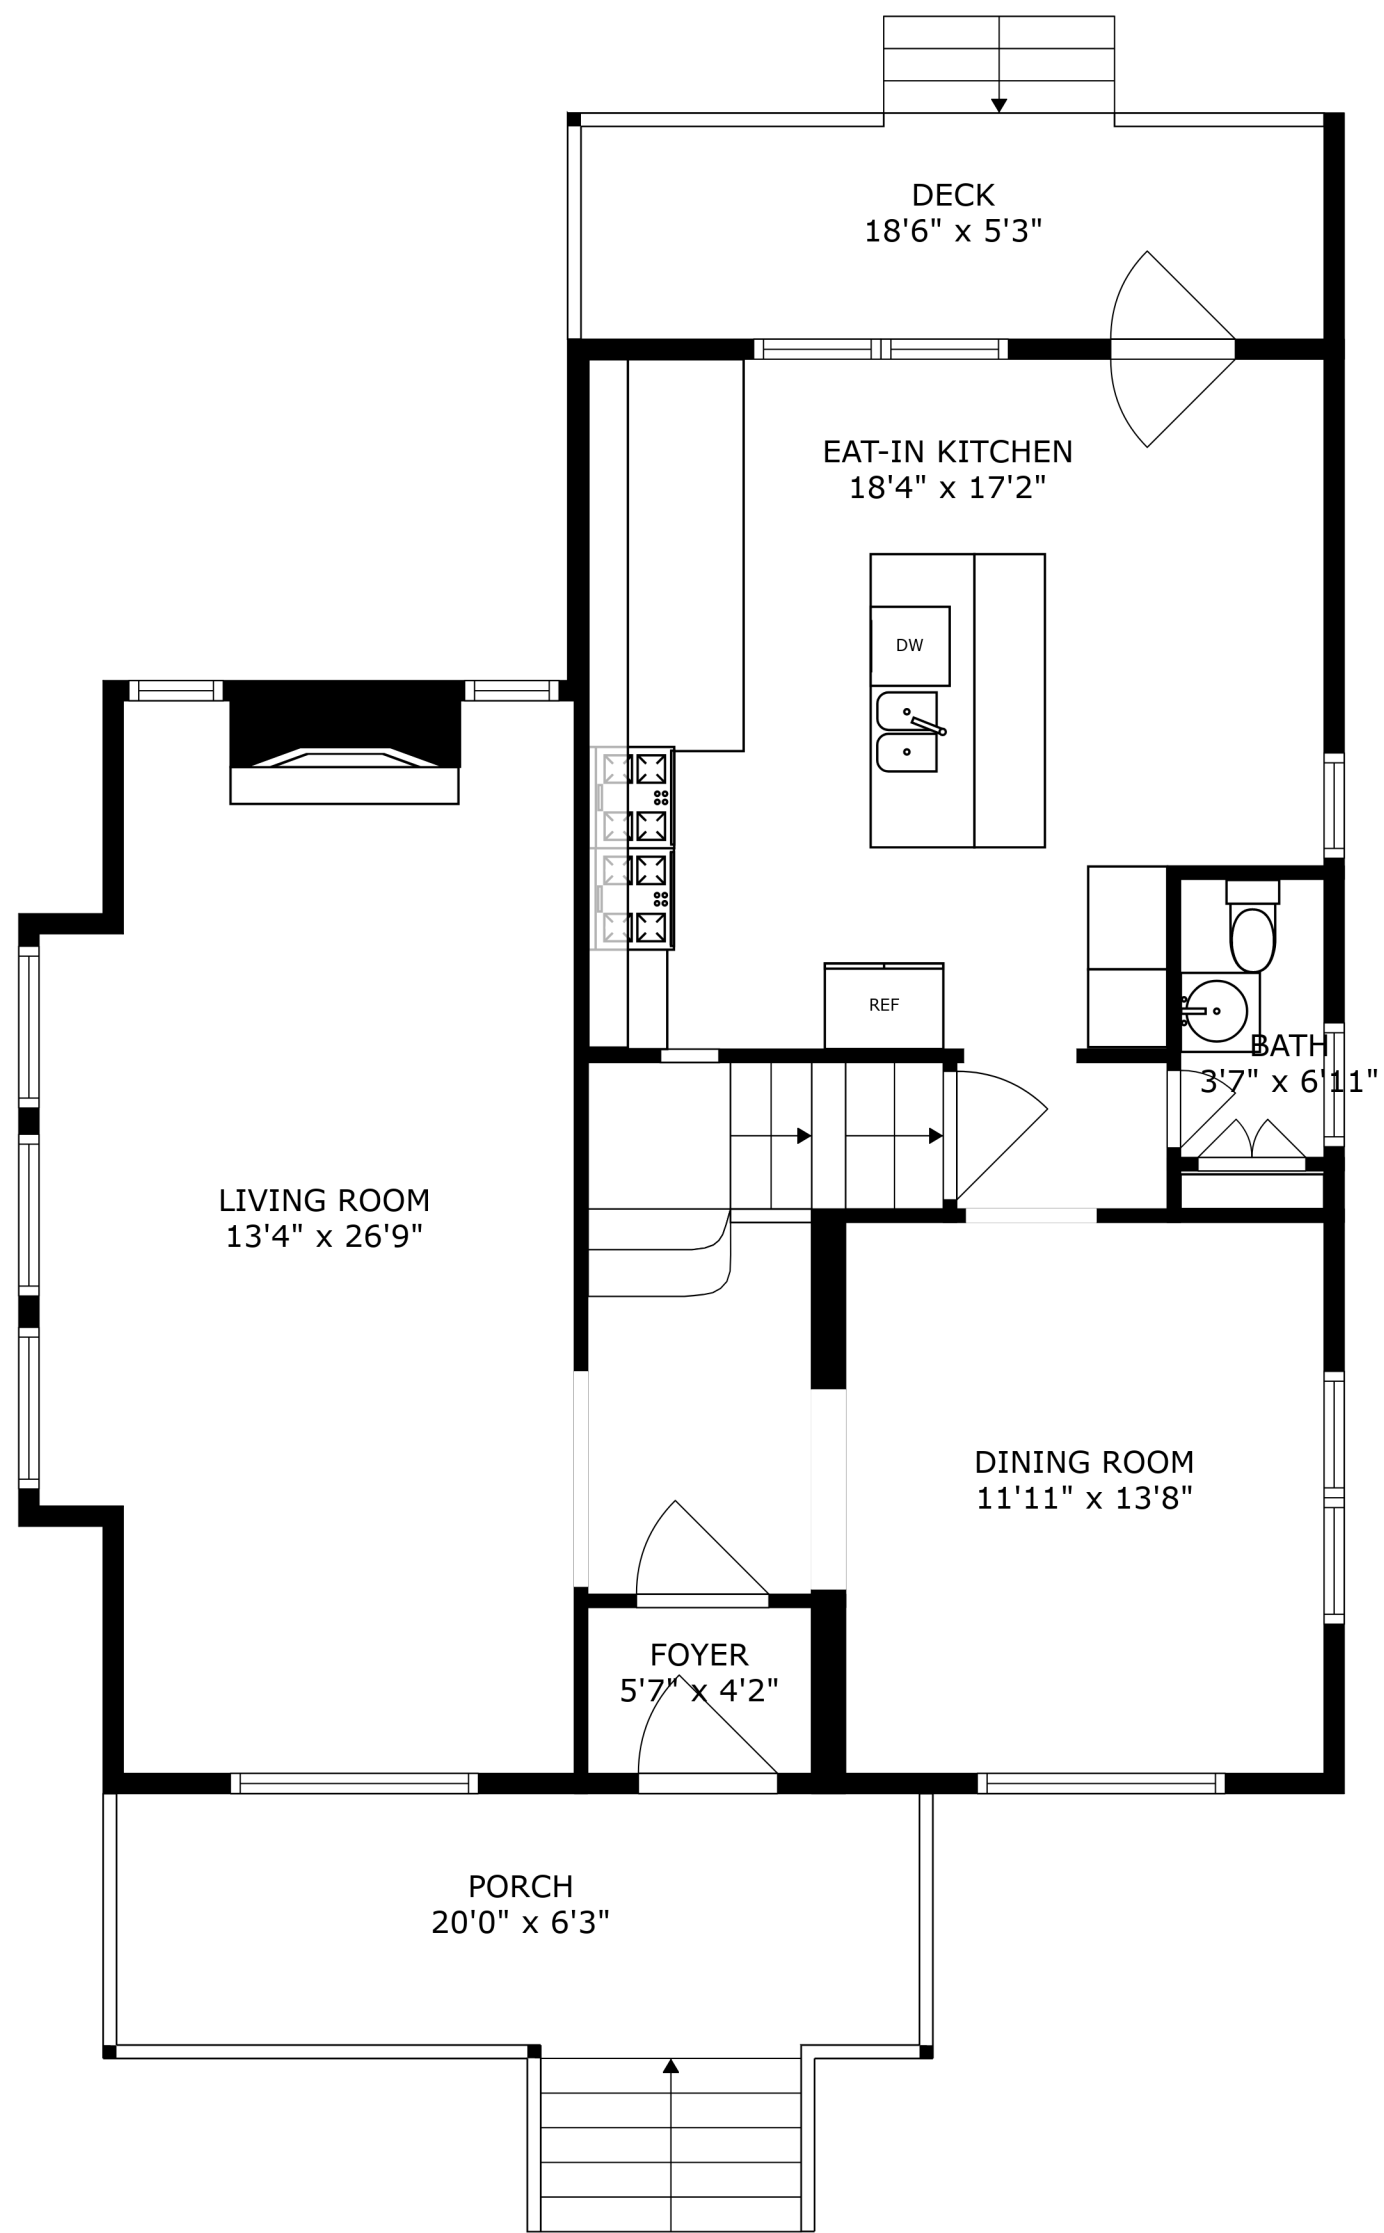

SIZES AND DIMENSIONS ARE APPROXIMATE, ACTUAL MAY VARY.

PRIMARY BEDROOM
22'10" x 16'0"

SITTING ROOM
16'9" x 10'5"

W.I.C.
3'2" x 7'2"

BEDROOM
12'10" x 10'5"

BATH
6'9" x 12'6"

SIZES AND DIMENSIONS ARE APPROXIMATE, ACTUAL MAY VARY.

SIZES AND DIMENSIONS ARE APPROXIMATE, ACTUAL MAY VARY.

RECREATION ROOM
27'3" x 24'8"

STORAGE
7'7" x 5'10"

LAUNDRY
12'1" x 12'4"

BATH
6'0" x 8'7"

REF

W

D

SIZES AND DIMENSIONS ARE APPROXIMATE, ACTUAL MAY VARY.