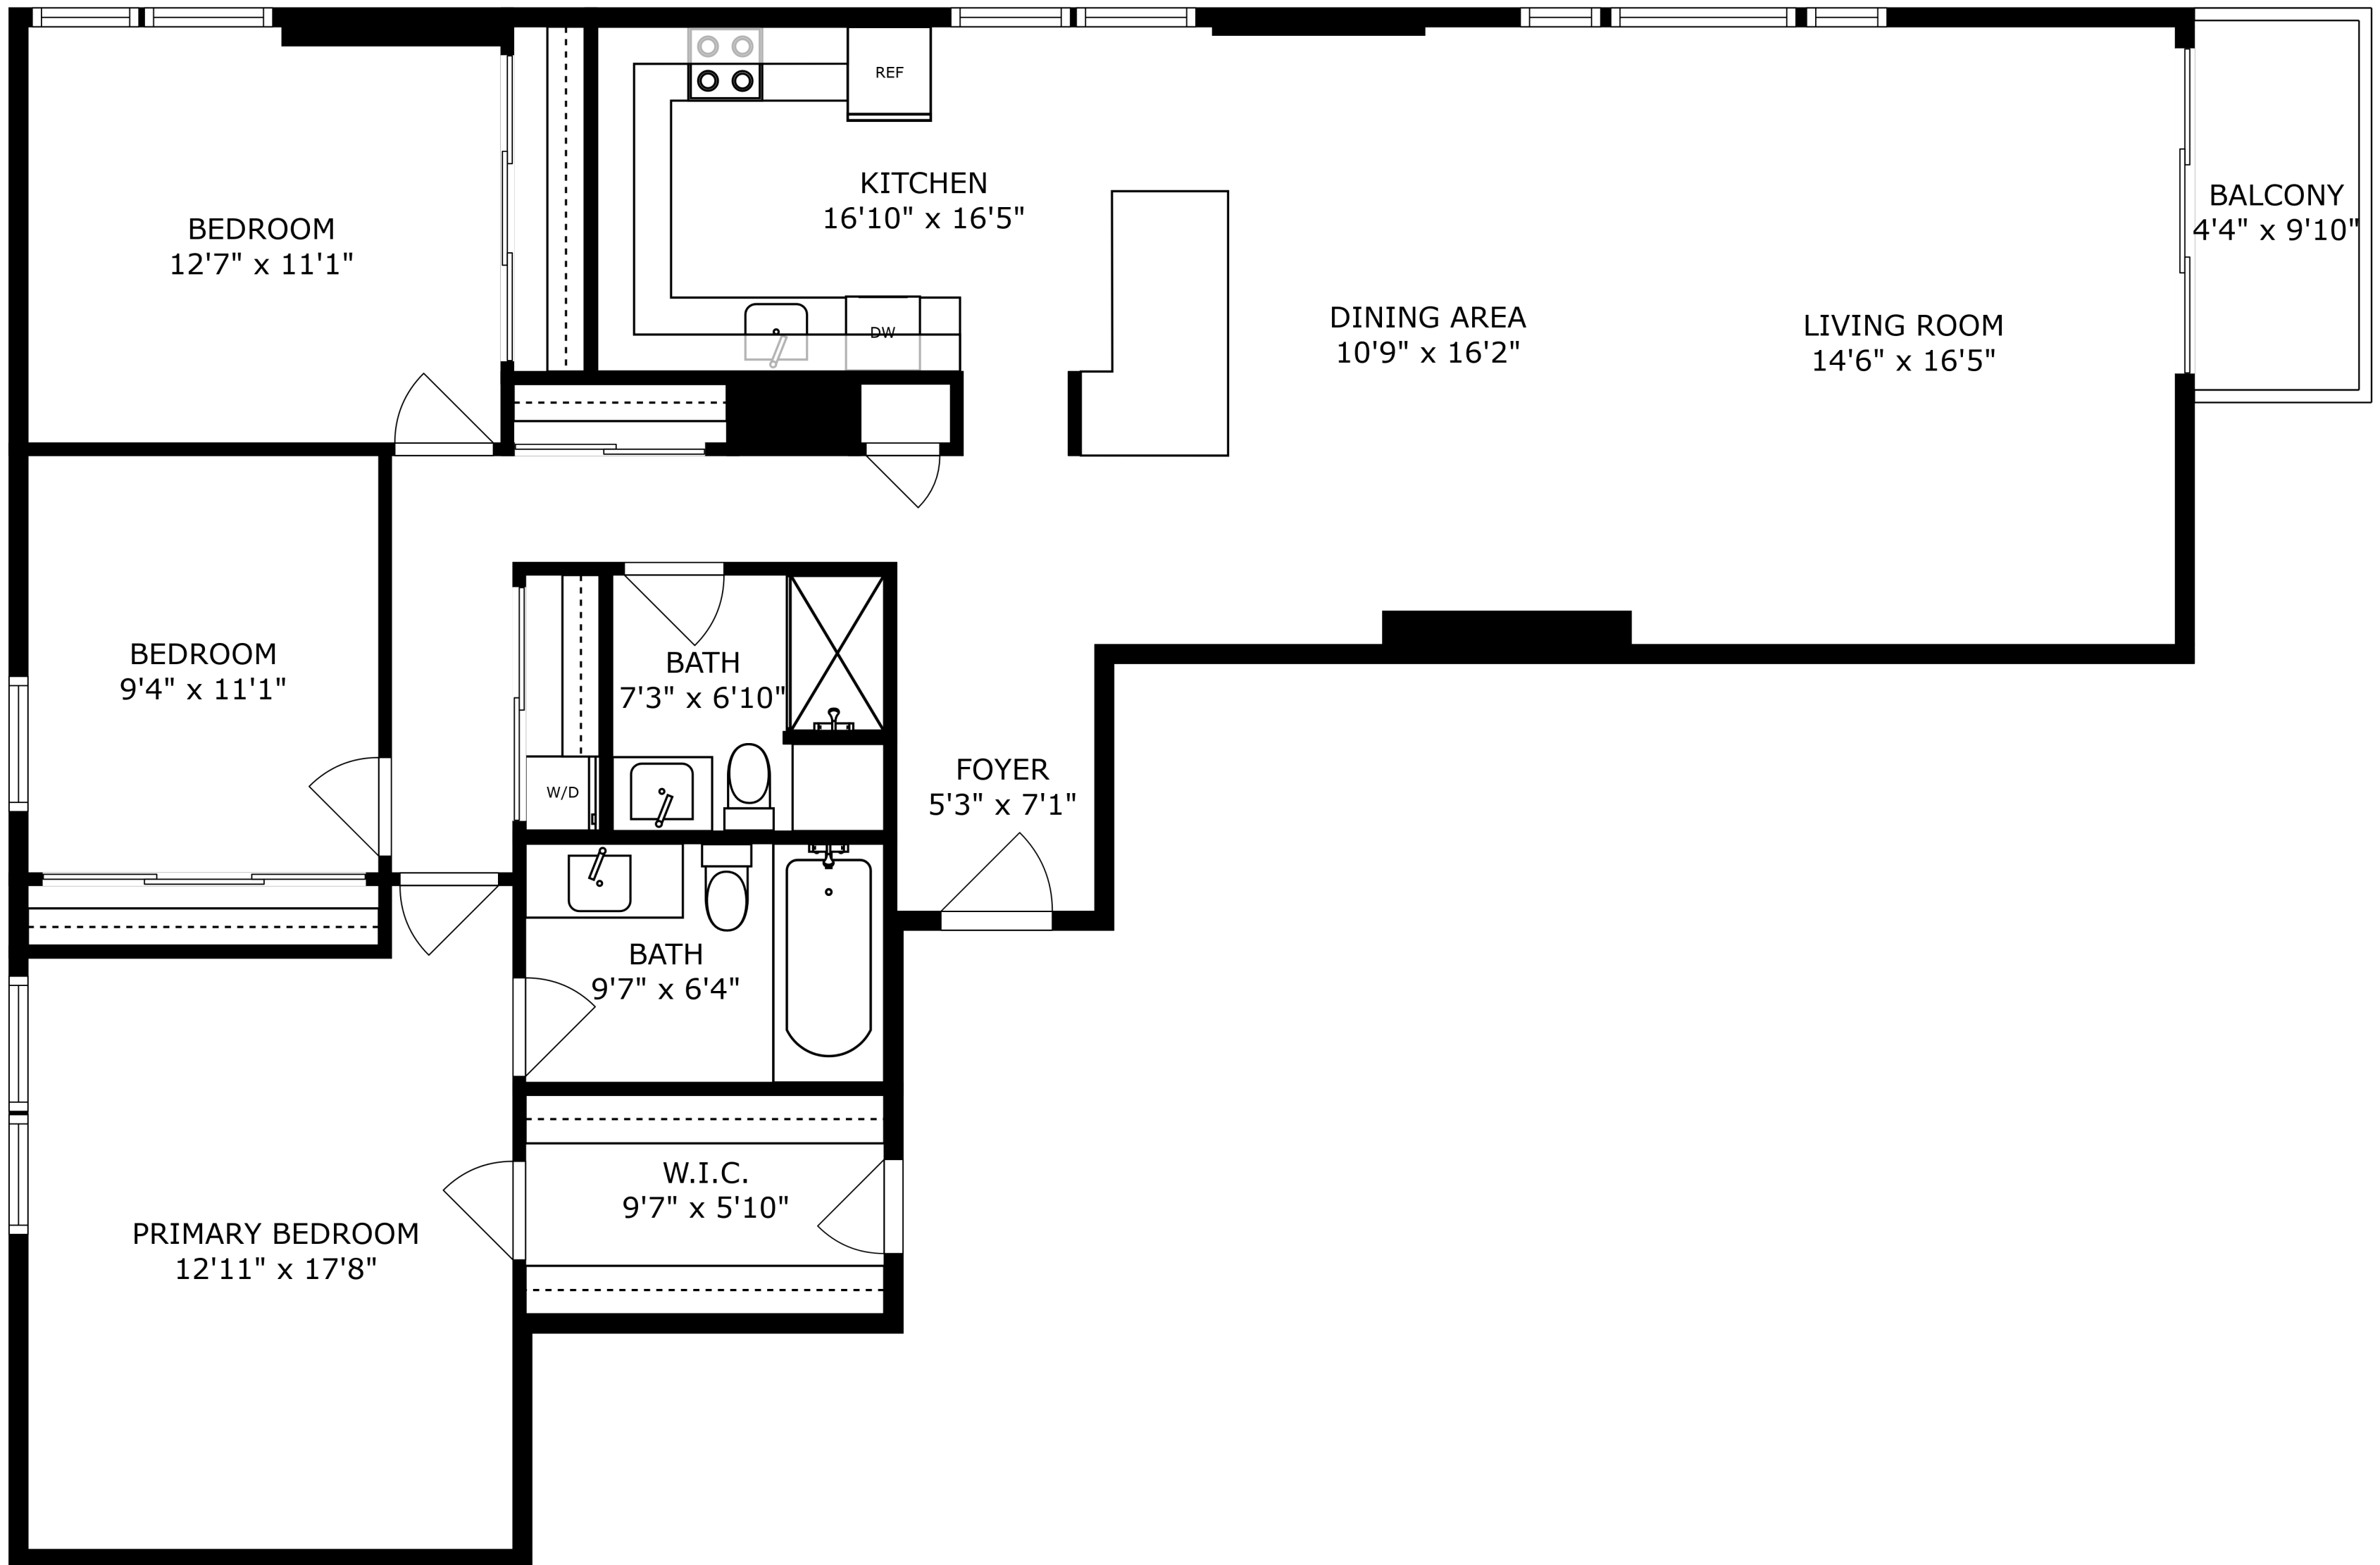

2500 N Lakeview Ave, 605, Chicago, IL

SIZES AND DIMENSIONS ARE APPROXIMATE, ACTUAL MAY VARY.