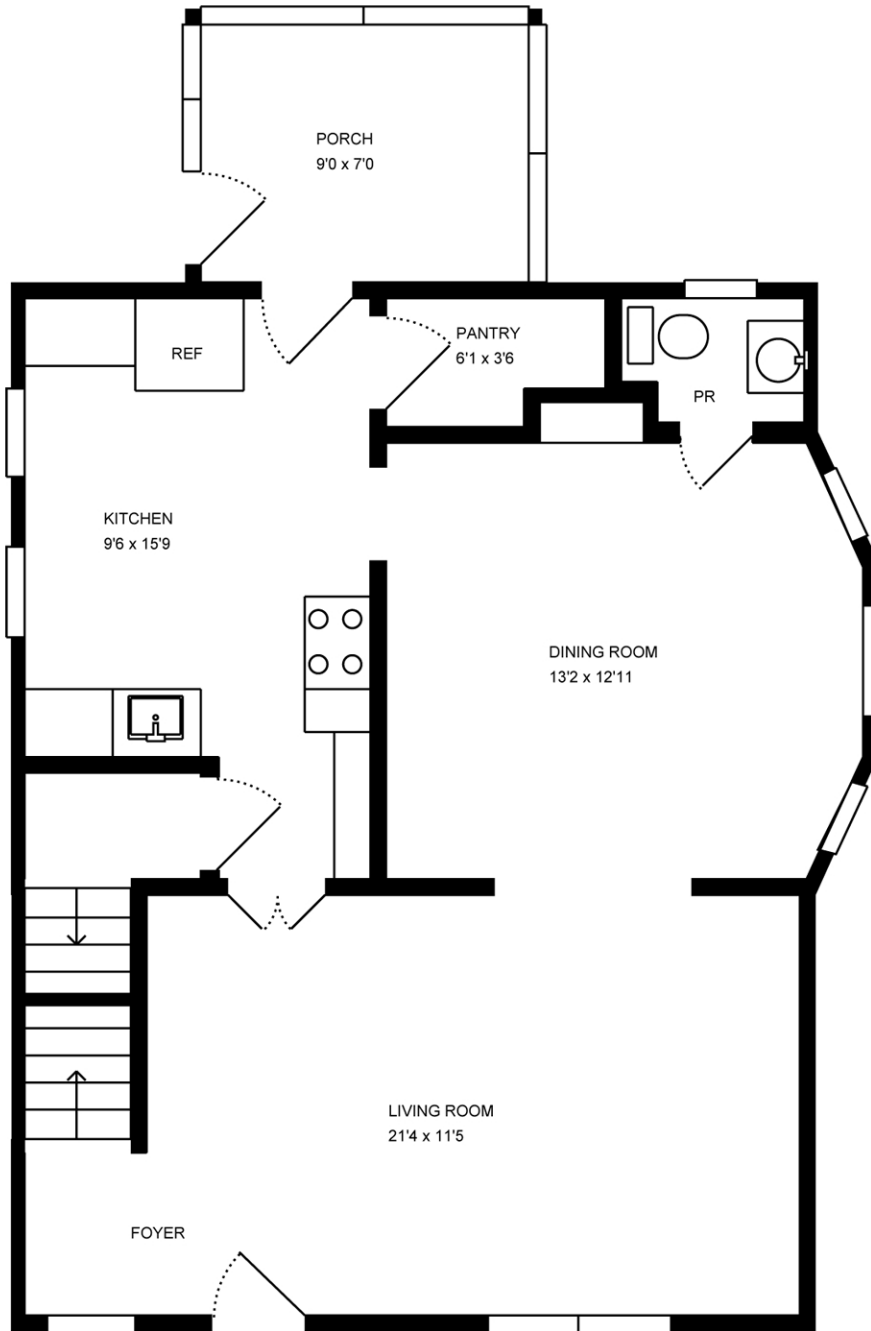

# FLOOR PLAN

Property Address:  
240 Wood Ct  
Wilmette, IL 60091

## FIRST LEVEL