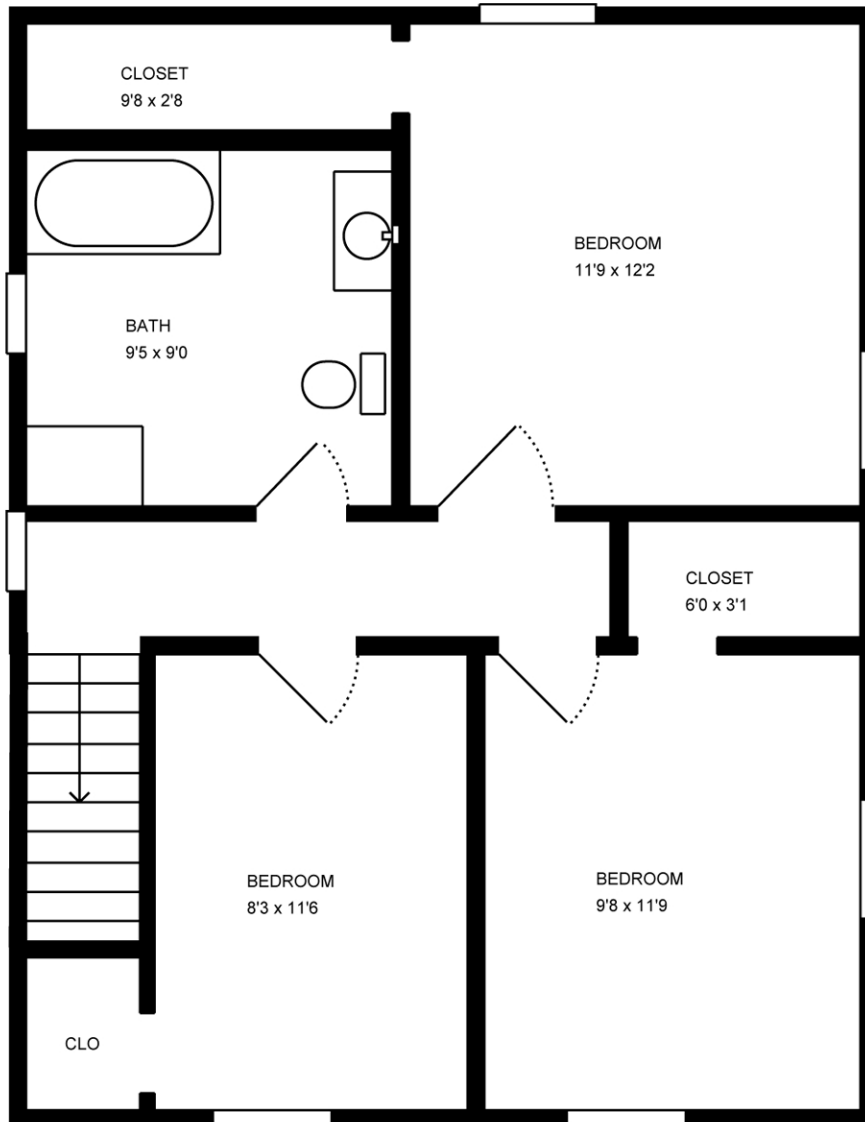

# FLOOR PLAN

Property Address:  
240 Wood Ct  
Wilmette, IL 60091

## FIRST LEVEL