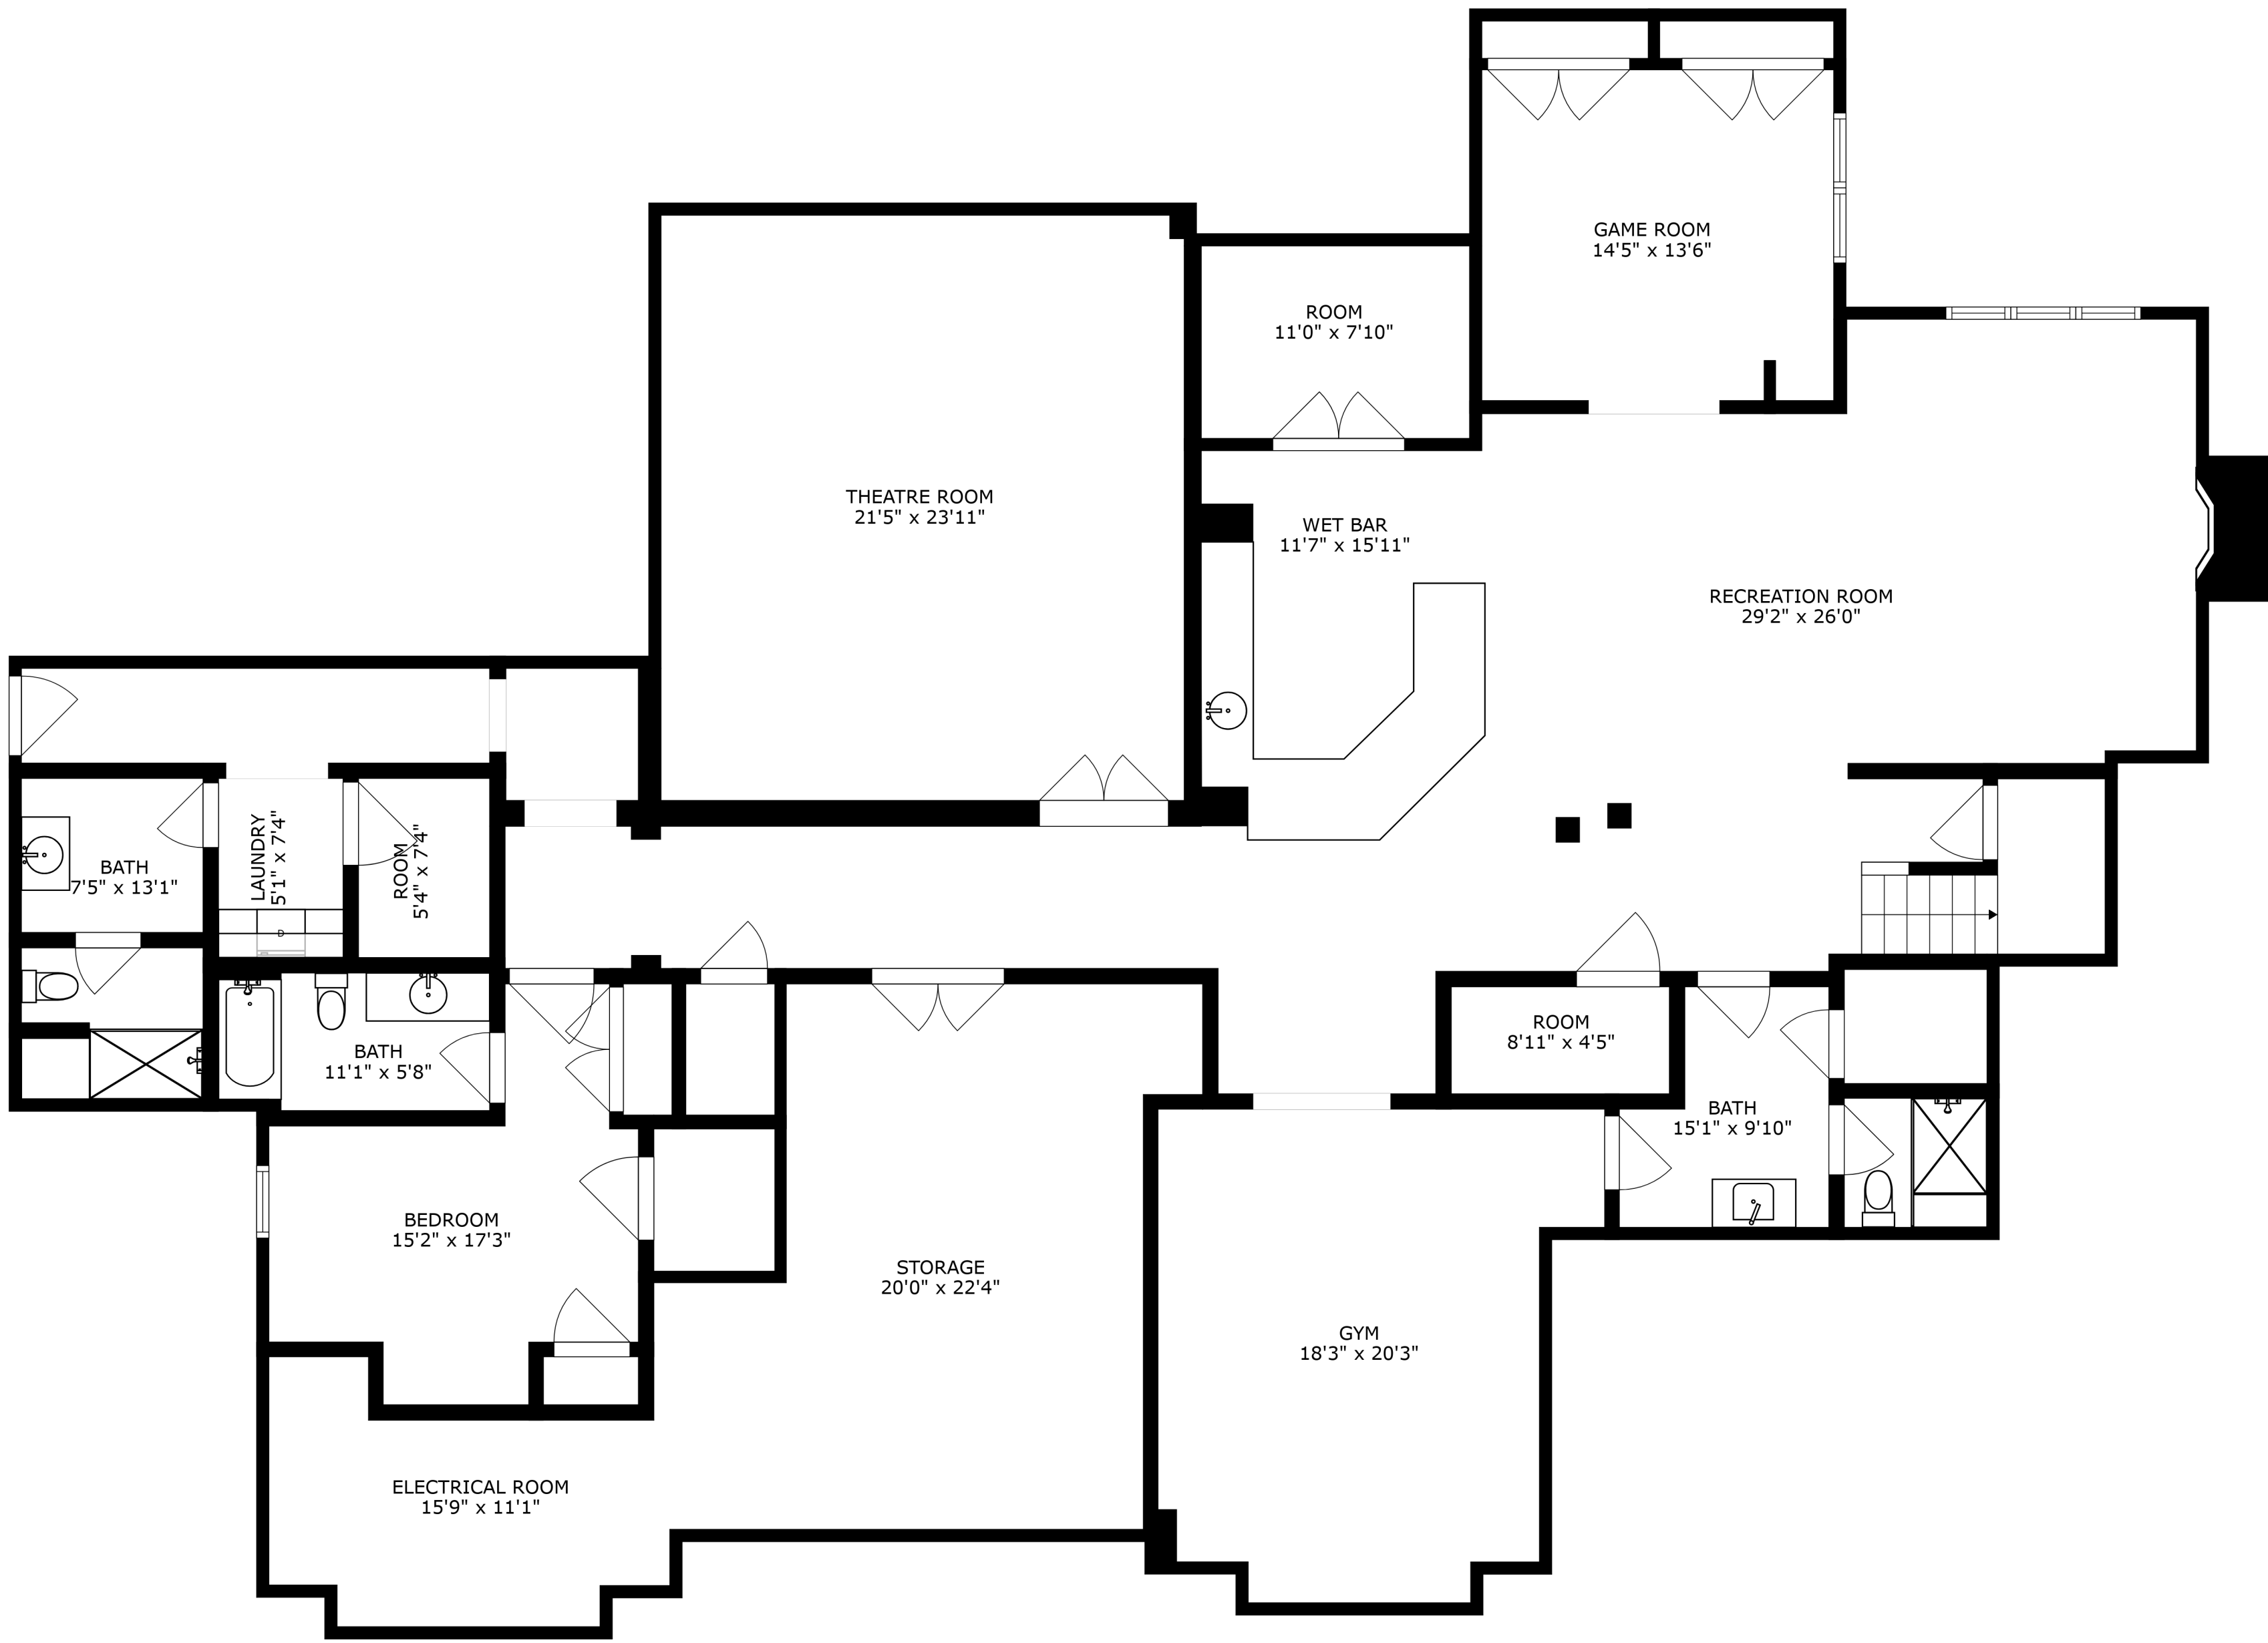

SIZES AND DIMENSIONS ARE APPROXIMATE, ACTUAL MAY VARY.

BEDROOM
29'7" x 30'2"

SIZES AND DIMENSIONS ARE APPROXIMATE, ACTUAL MAY VARY.

SIZES AND DIMENSIONS ARE APPROXIMATE, ACTUAL MAY VARY.

SIZES AND DIMENSIONS ARE APPROXIMATE, ACTUAL MAY VARY.