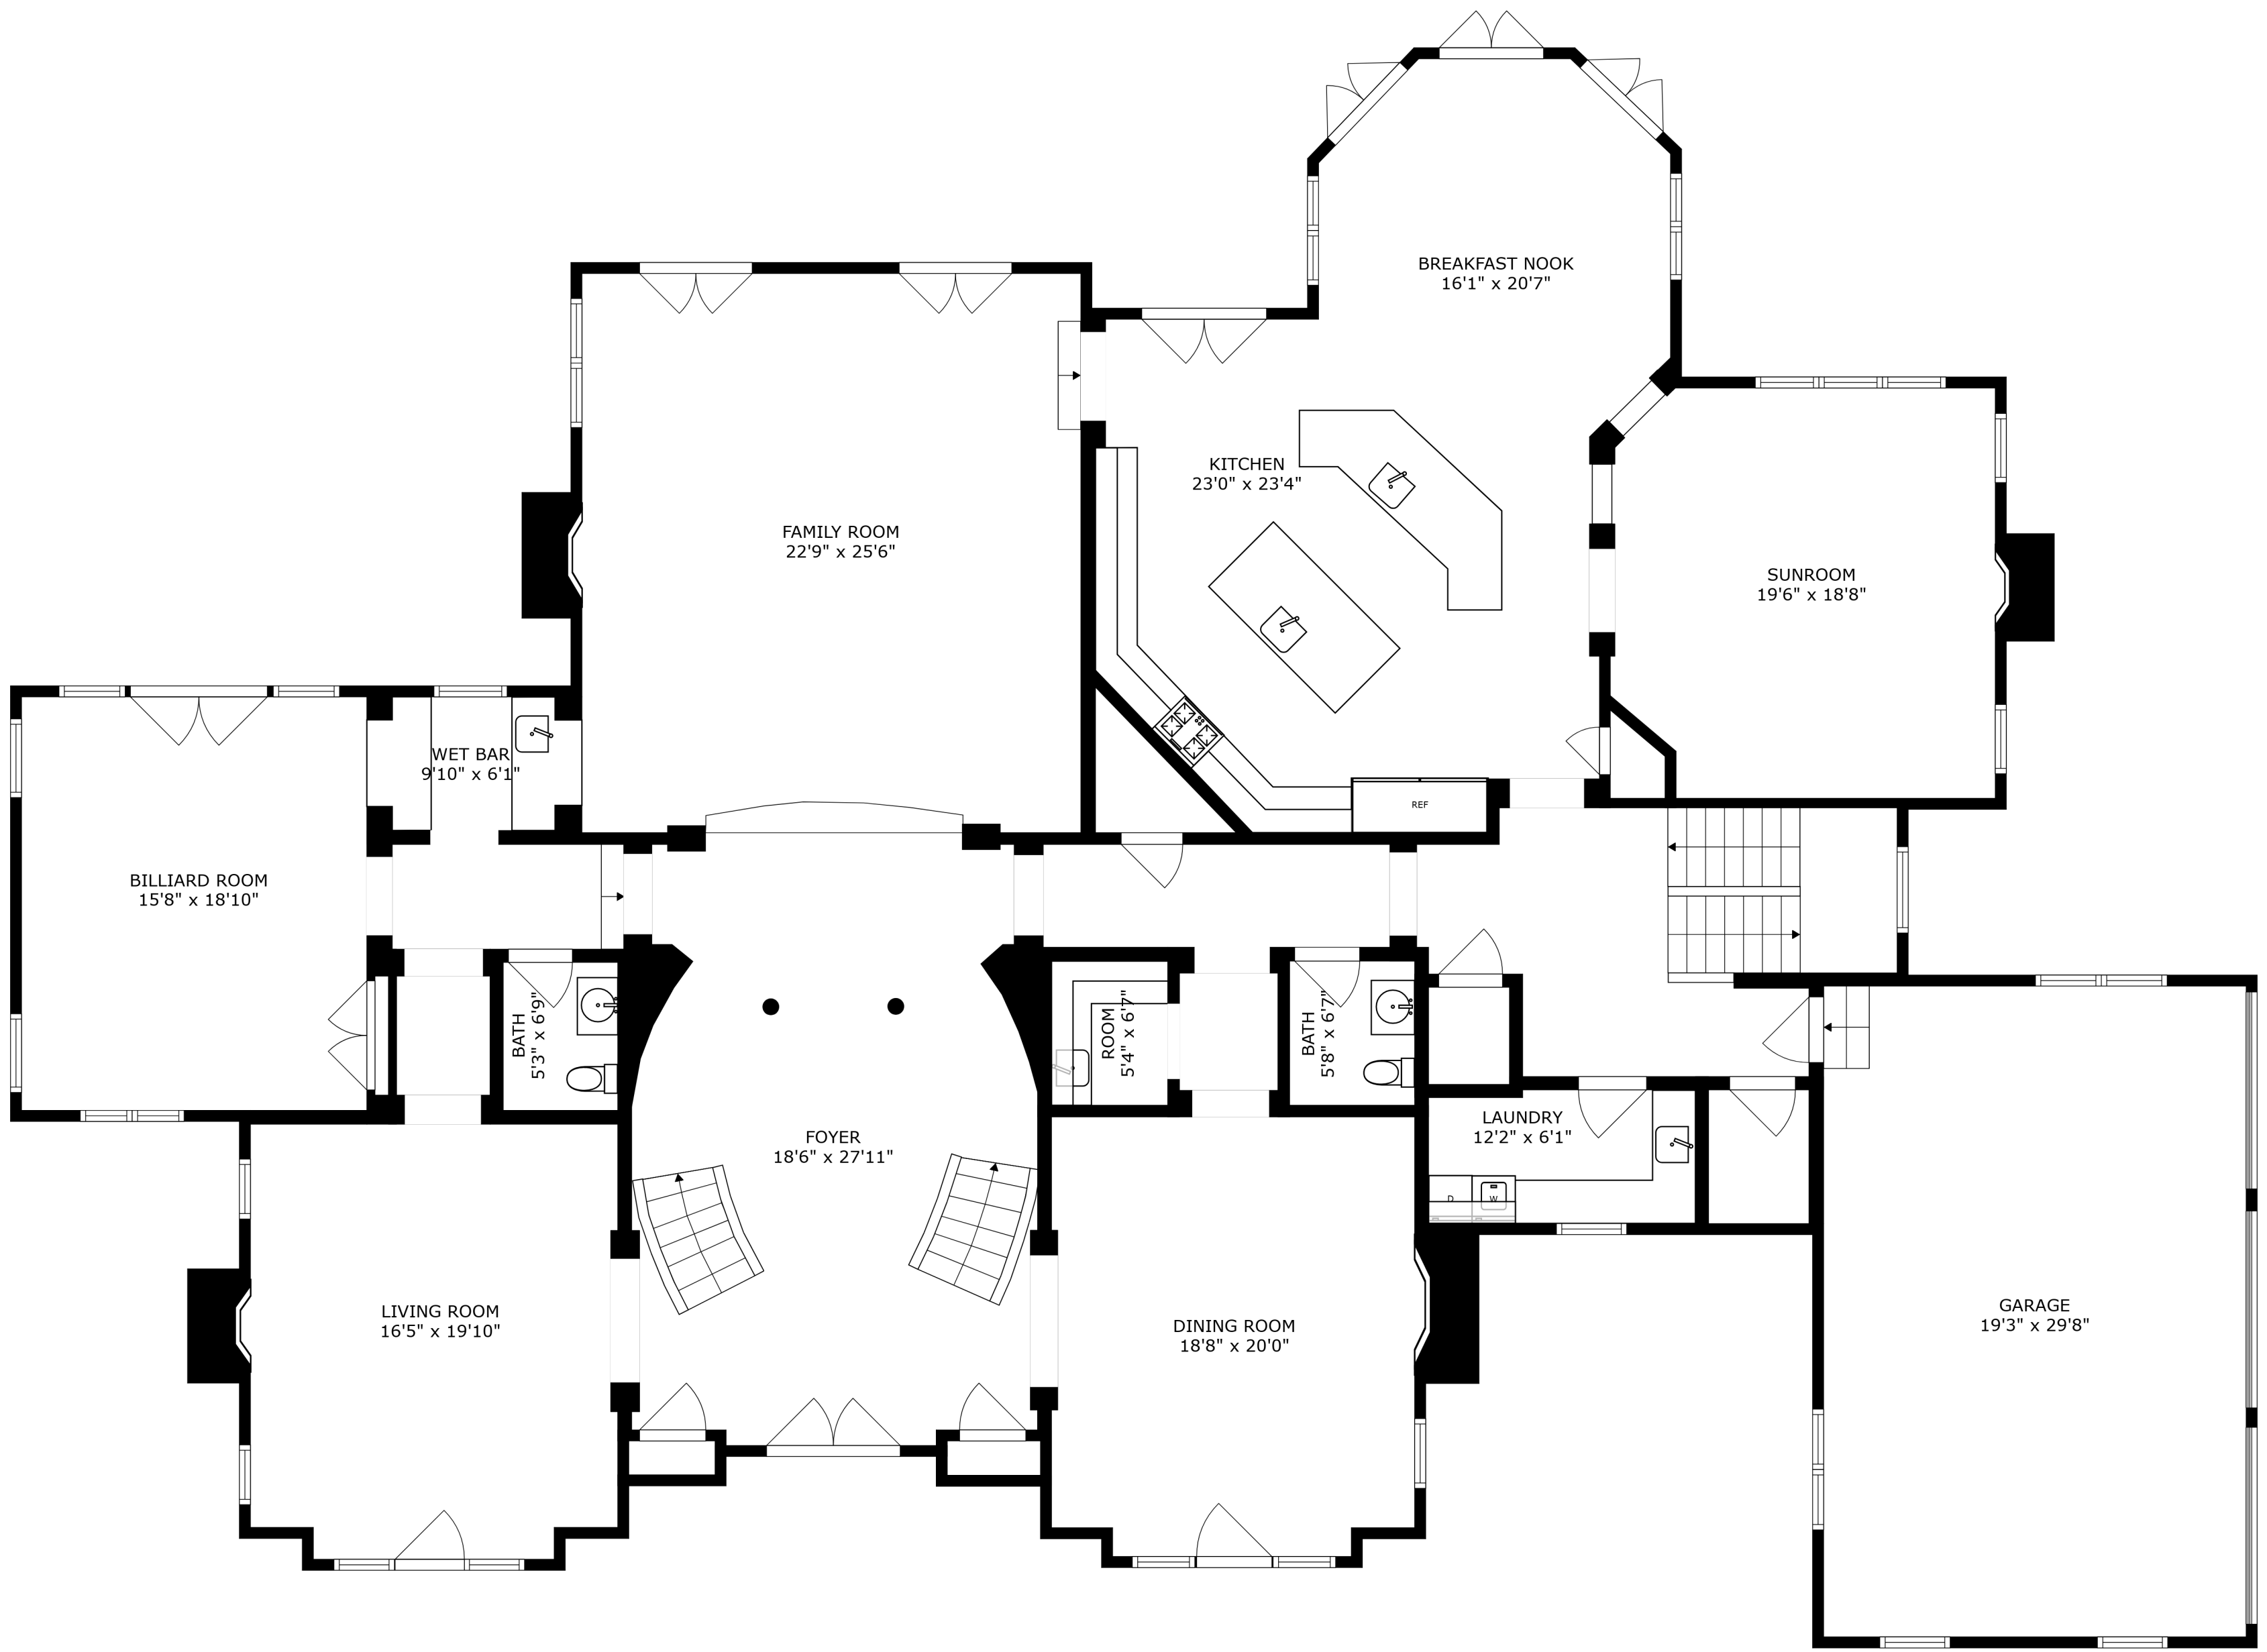

SIZES AND DIMENSIONS ARE APPROXIMATE, ACTUAL MAY VARY.

BEDROOM
29'7" x 30'2"

SIZES AND DIMENSIONS ARE APPROXIMATE, ACTUAL MAY VARY.

SIZES AND DIMENSIONS ARE APPROXIMATE, ACTUAL MAY VARY.

SIZES AND DIMENSIONS ARE APPROXIMATE, ACTUAL MAY VARY.