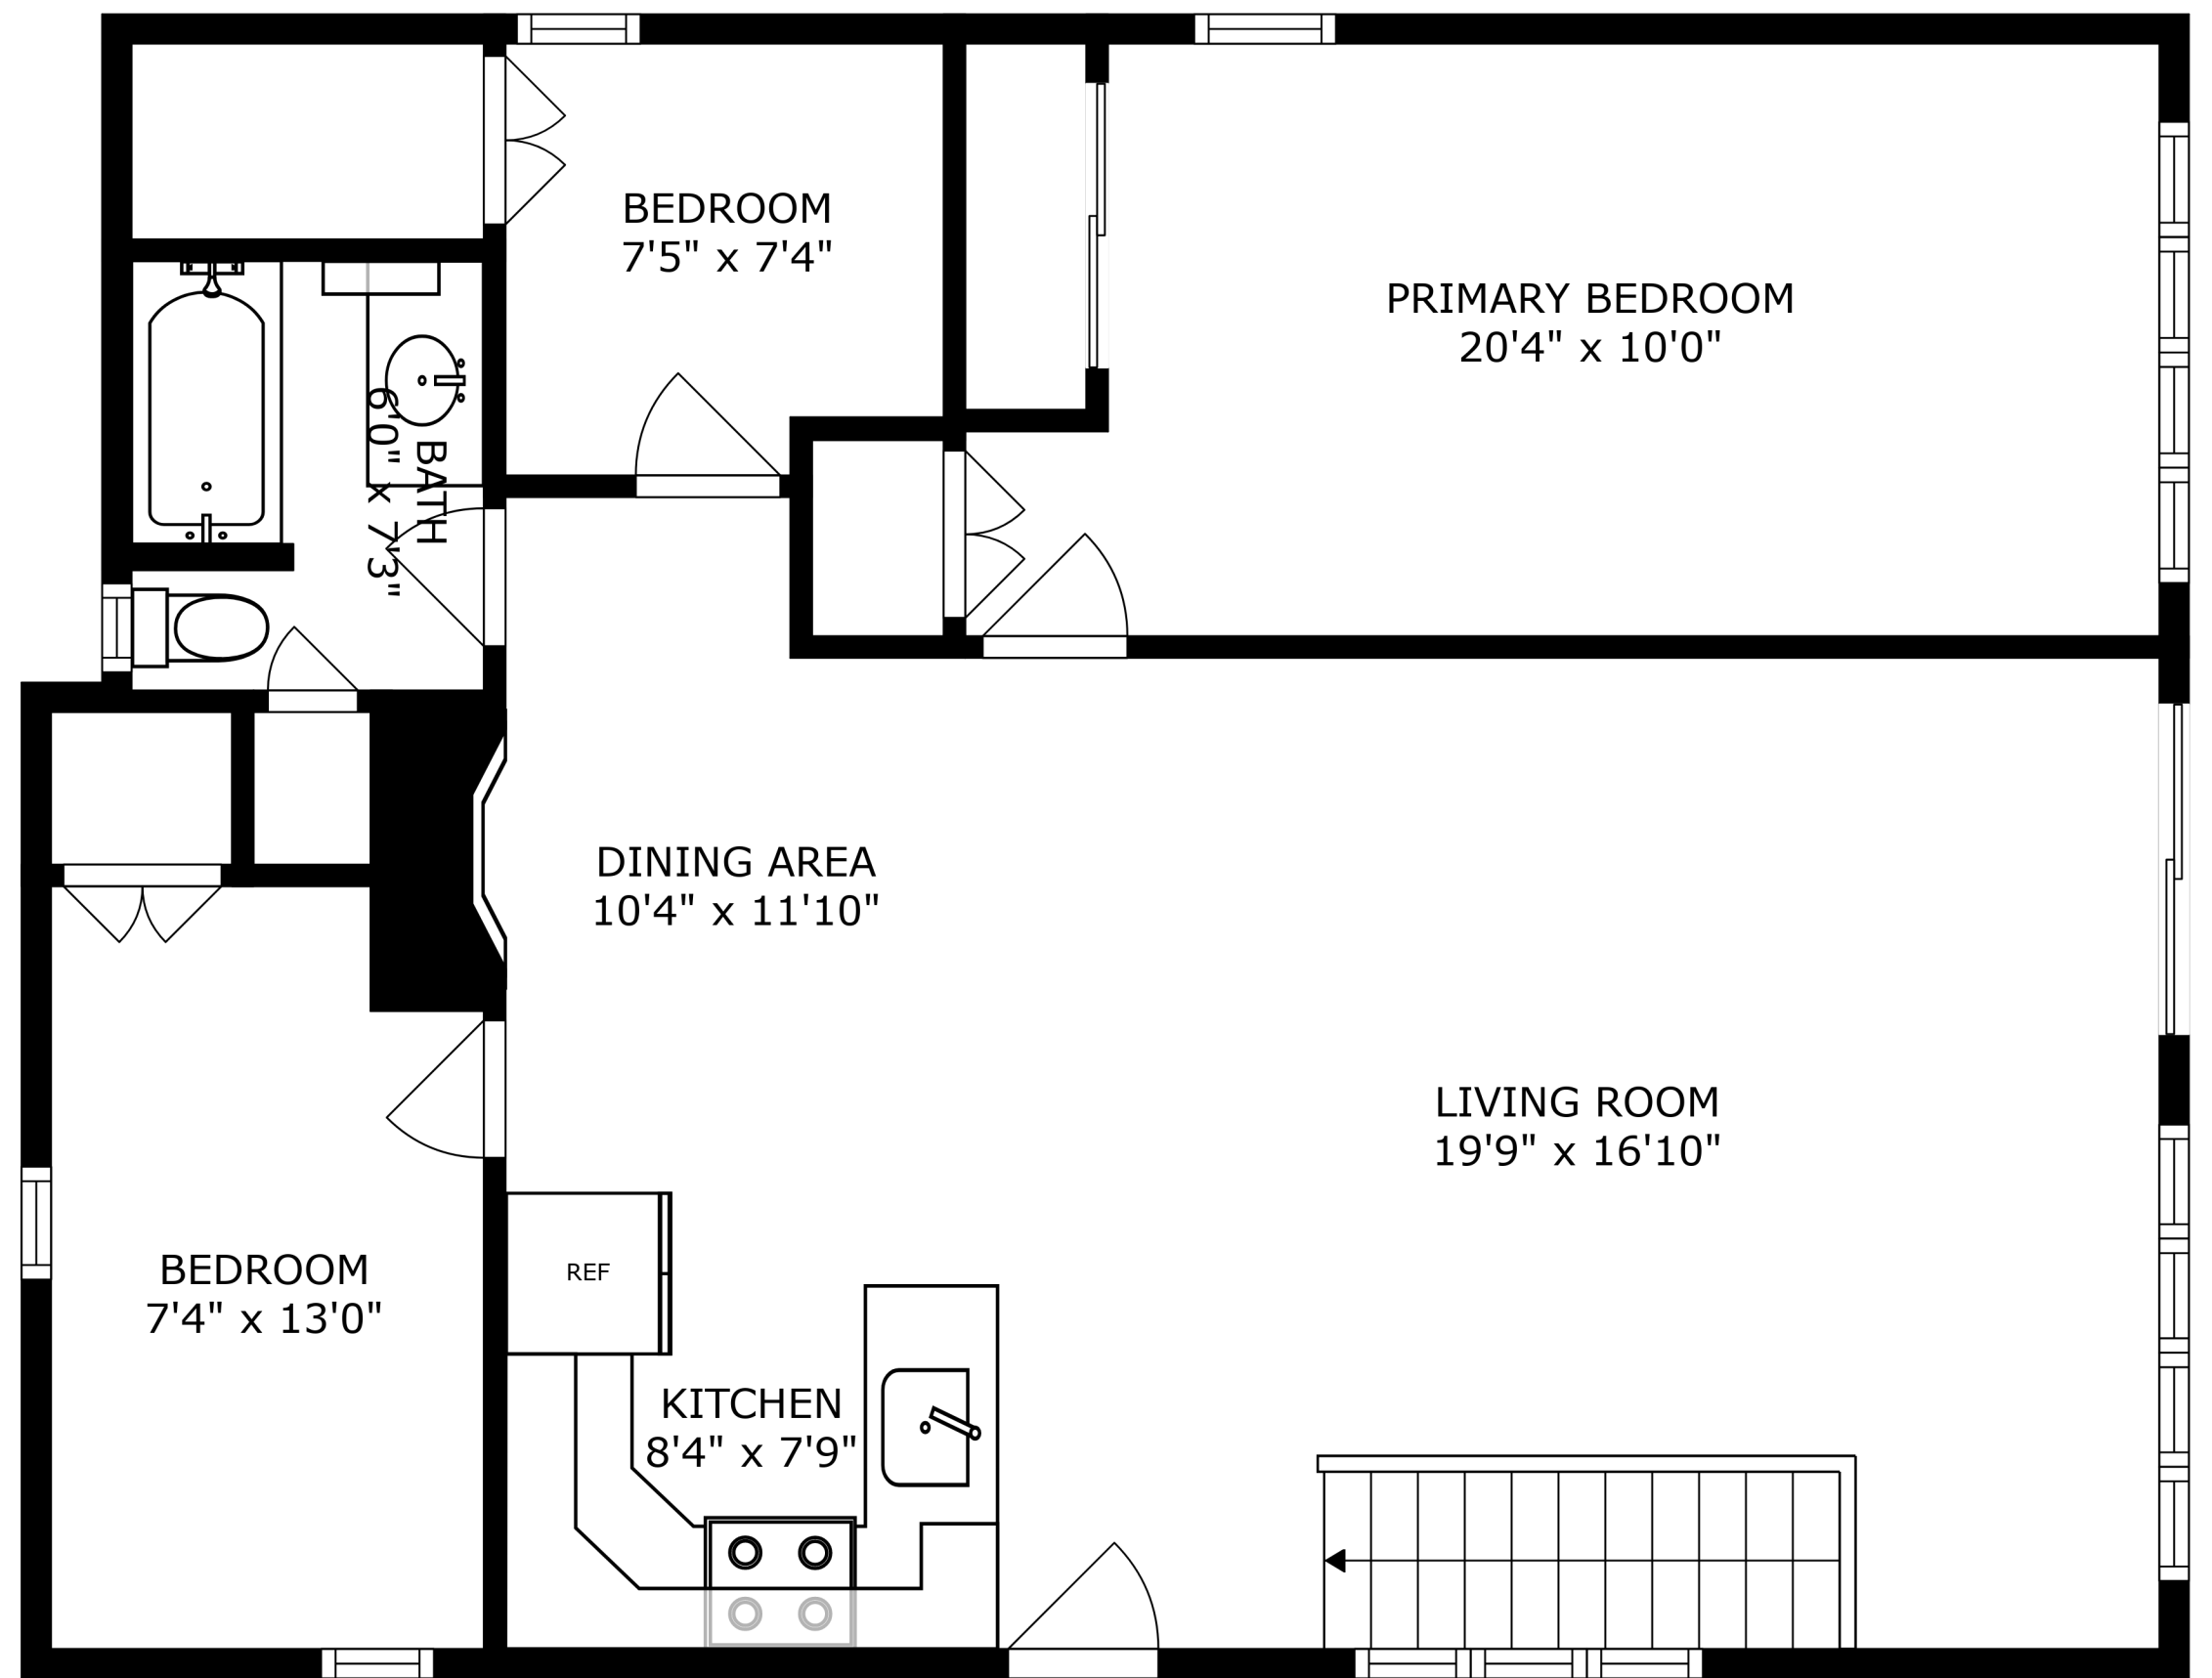

FLOOR 1

FLOOR 2

SIZES AND DIMENSIONS ARE APPROXIMATE, ACTUAL MAY VARY.

OFFICE  
8'0" x 7'10"

BATH  
7'2" x 6'7"

REF

RECREATION ROOM  
16'5" x 19'4"

SIZES AND DIMENSIONS ARE APPROXIMATE, ACTUAL MAY VARY.