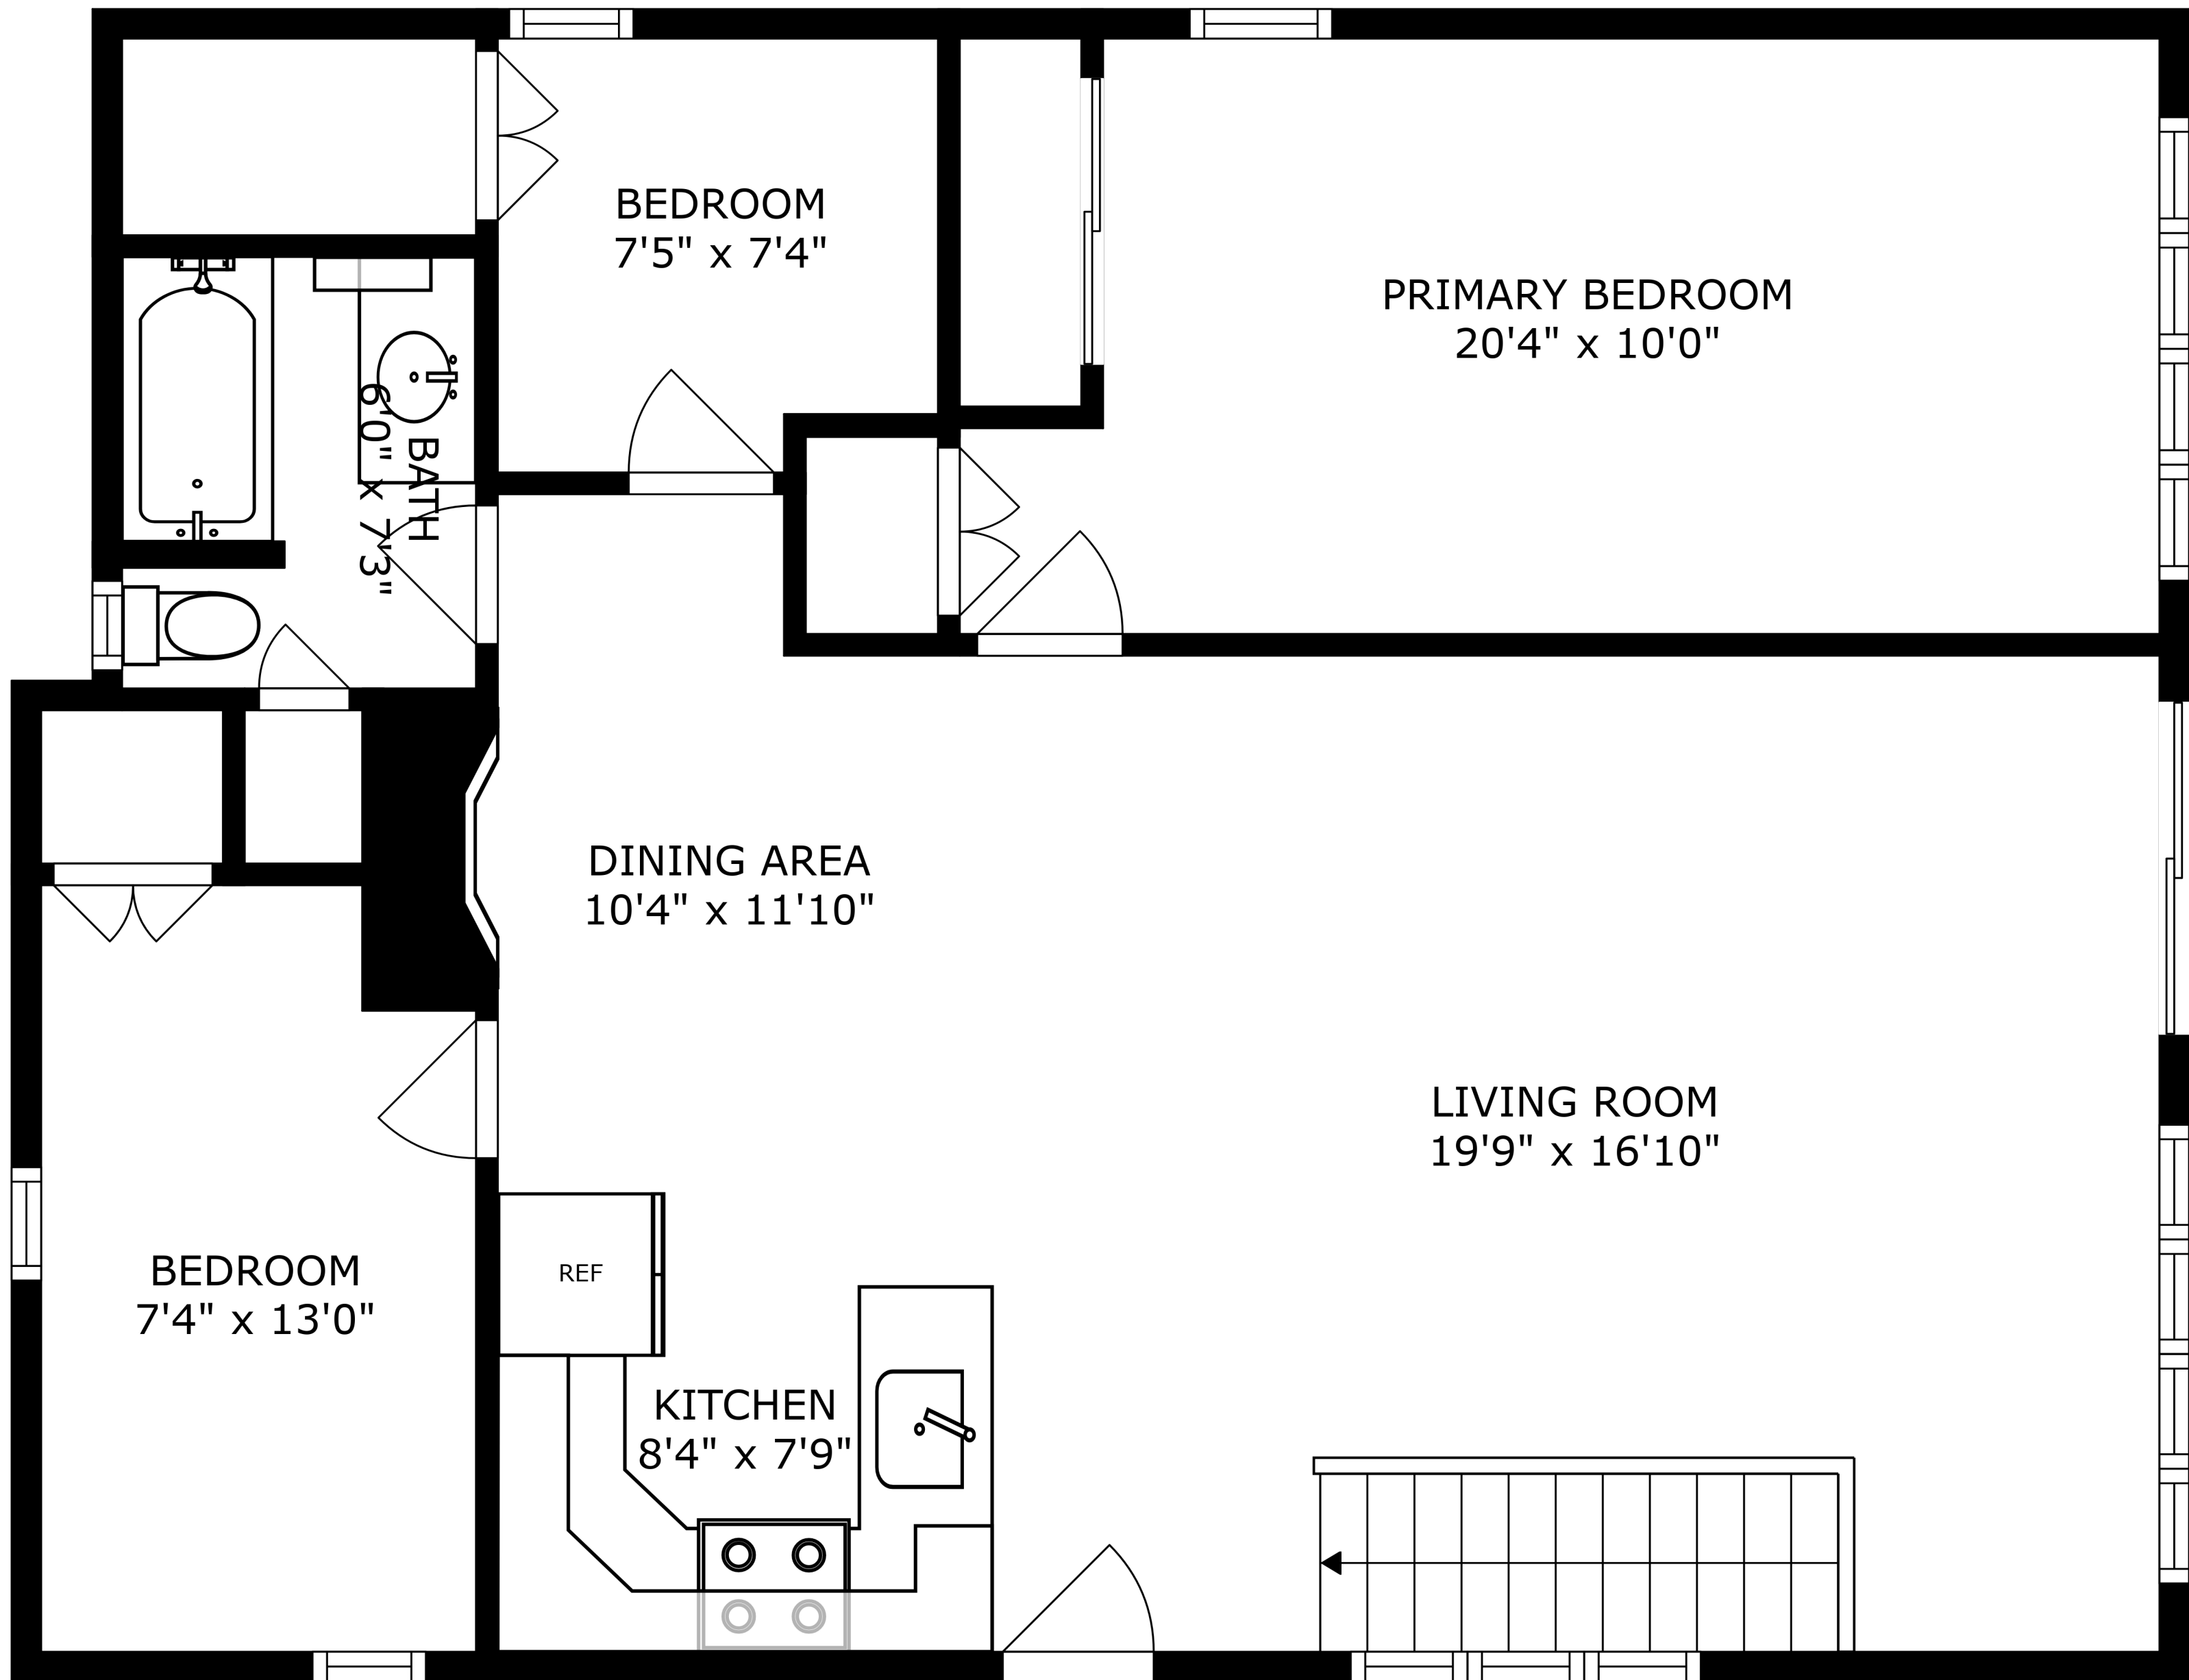

FLOOR 1

FLOOR 2

SIZES AND DIMENSIONS ARE APPROXIMATE, ACTUAL MAY VARY.

OFFICE  
8'0" x 7'10"

BATH  
7'2" x 6'7"

REF

RECREATION ROOM  
16'5" x 19'4"

SIZES AND DIMENSIONS ARE APPROXIMATE, ACTUAL MAY VARY.