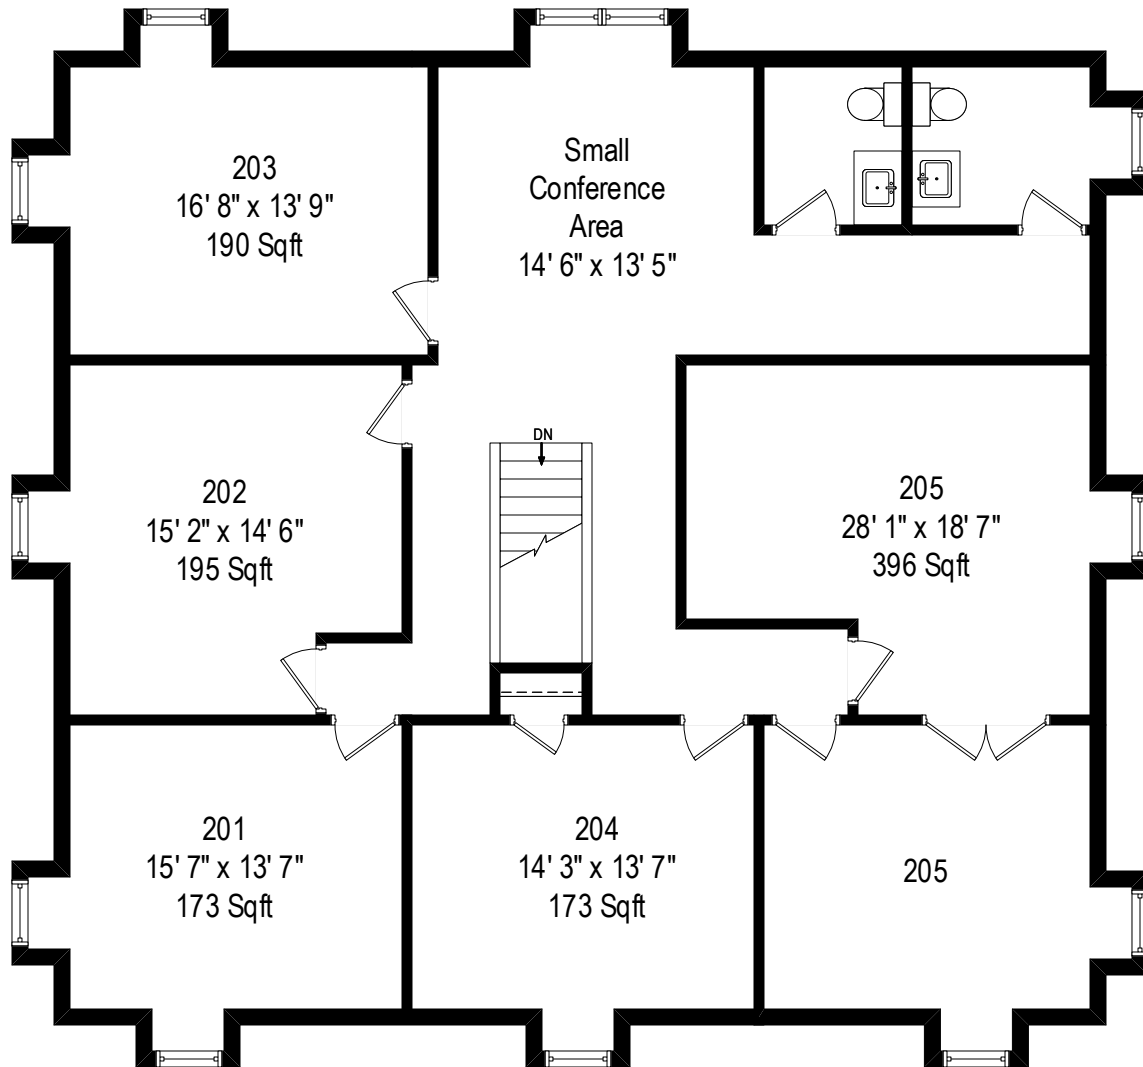

213 S. Wheaton Avenue – Wheaton, IL 60187

First Level

213 S. Wheaton Avenue – Wheaton, IL 60187

Second Level

All dimensions are approximate. This plan is for marketing purposes only.

213 S. Wheaton Avenue – Wheaton, IL 60187

Lower Level

All dimensions are approximate. This plan is for marketing purposes only.

First Level

Second Level

Lower Level

213 S. Wheaton Avenue – Wheaton, IL 60187