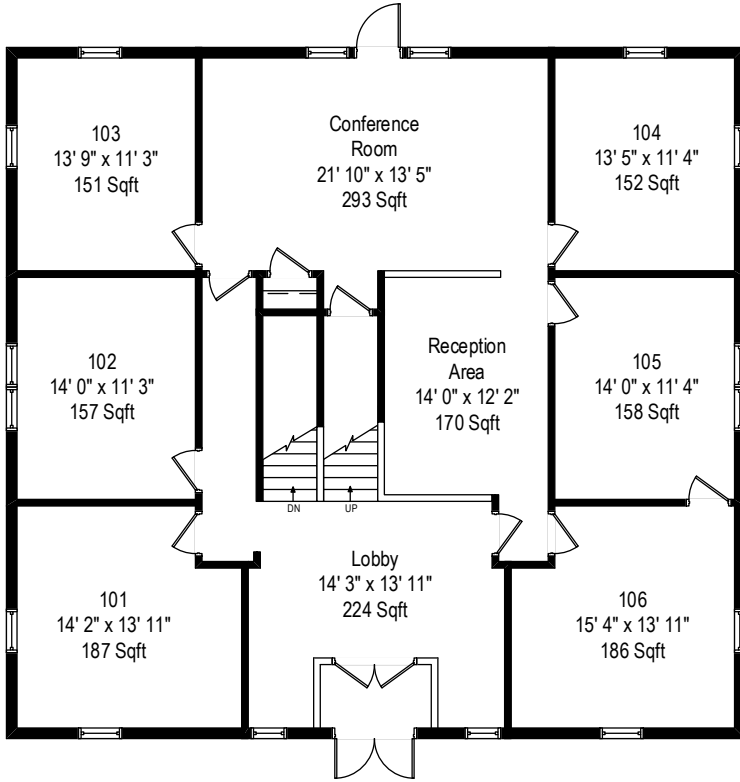

213 S. Wheaton Avenue – Wheaton, IL 60187

First Level

213 S. Wheaton Avenue – Wheaton, IL 60187

Second Level

All dimensions are approximate. This plan is for marketing purposes only.

213 S. Wheaton Avenue – Wheaton, IL 60187

Lower Level

All dimensions are approximate. This plan is for marketing purposes only.

First Level

Second Level

Lower Level

213 S. Wheaton Avenue – Wheaton, IL 60187