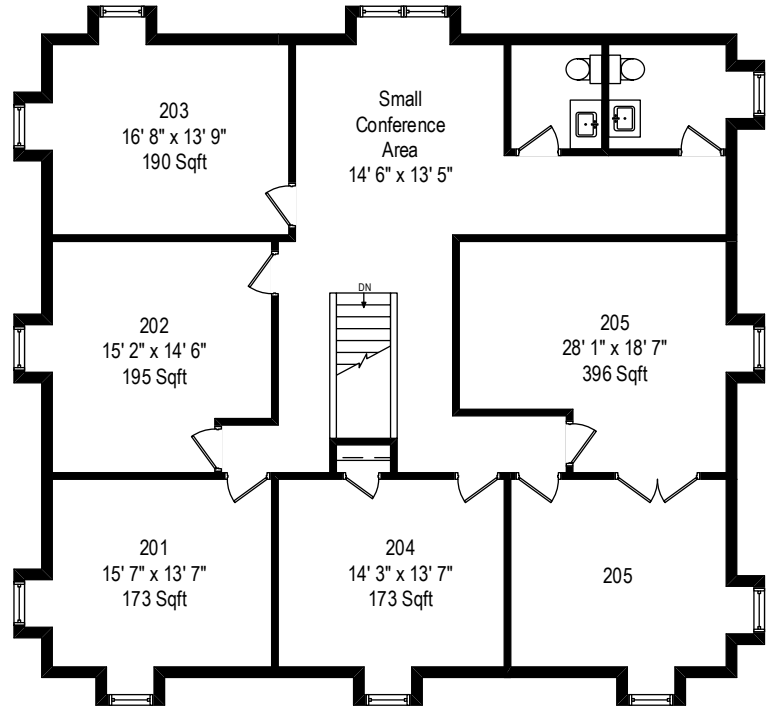

213 S. Wheaton Avenue – Wheaton, IL 60187

First Level

213 S. Wheaton Avenue – Wheaton, IL 60187

Second Level

All dimensions are approximate. This plan is for marketing purposes only.

213 S. Wheaton Avenue – Wheaton, IL 60187

Lower Level

All dimensions are approximate. This plan is for marketing purposes only.

First Level

Second Level

Lower Level

213 S. Wheaton Avenue – Wheaton, IL 60187