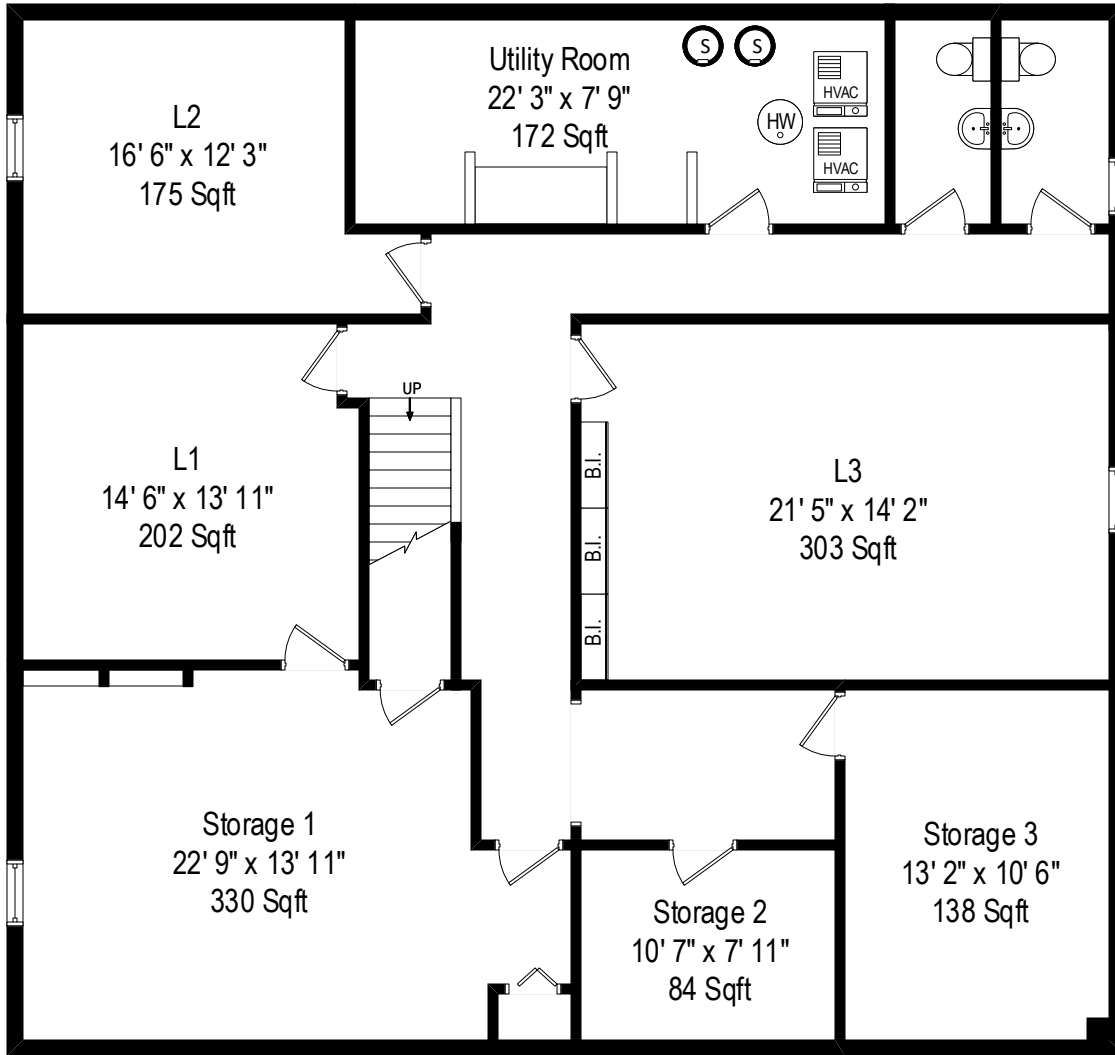

213 S. Wheaton Avenue – Wheaton, IL 60187

First Level

213 S. Wheaton Avenue – Wheaton, IL 60187

Second Level

All dimensions are approximate. This plan is for marketing purposes only.

213 S. Wheaton Avenue – Wheaton, IL 60187

Lower Level

All dimensions are approximate. This plan is for marketing purposes only.

First Level

Second Level

Lower Level

213 S. Wheaton Avenue – Wheaton, IL 60187