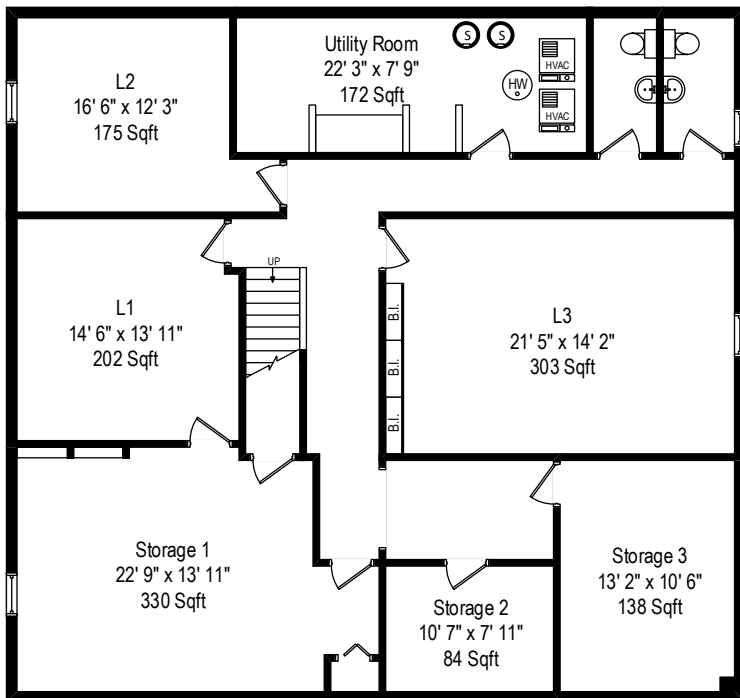

213 S. Wheaton Avenue – Wheaton, IL 60187

First Level

213 S. Wheaton Avenue – Wheaton, IL 60187

Second Level

All dimensions are approximate. This plan is for marketing purposes only.

213 S. Wheaton Avenue – Wheaton, IL 60187

Lower Level

All dimensions are approximate. This plan is for marketing purposes only.

First Level

Second Level

Lower Level

213 S. Wheaton Avenue – Wheaton, IL 60187