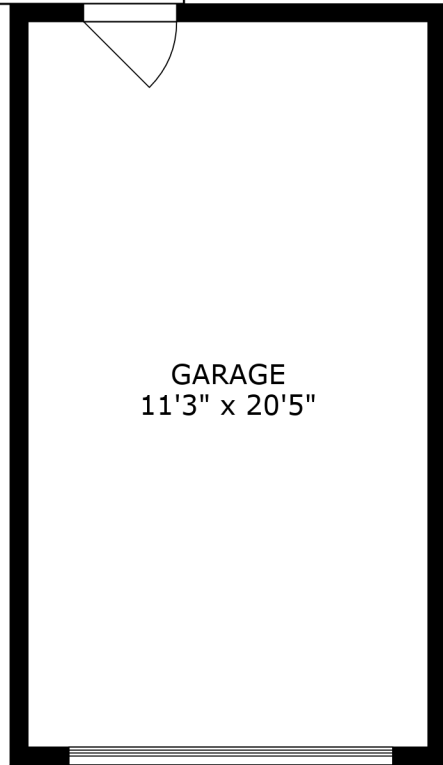

SIZES AND DIMENSIONS ARE APPROXIMATE, ACTUAL MAY VARY.

SIZES AND DIMENSIONS ARE APPROXIMATE, ACTUAL MAY VARY.

PATIO
6'6" x 3'1"

SIZES AND DIMENSIONS ARE APPROXIMATE, ACTUAL MAY VARY.

SIZES AND DIMENSIONS ARE APPROXIMATE, ACTUAL MAY VARY.