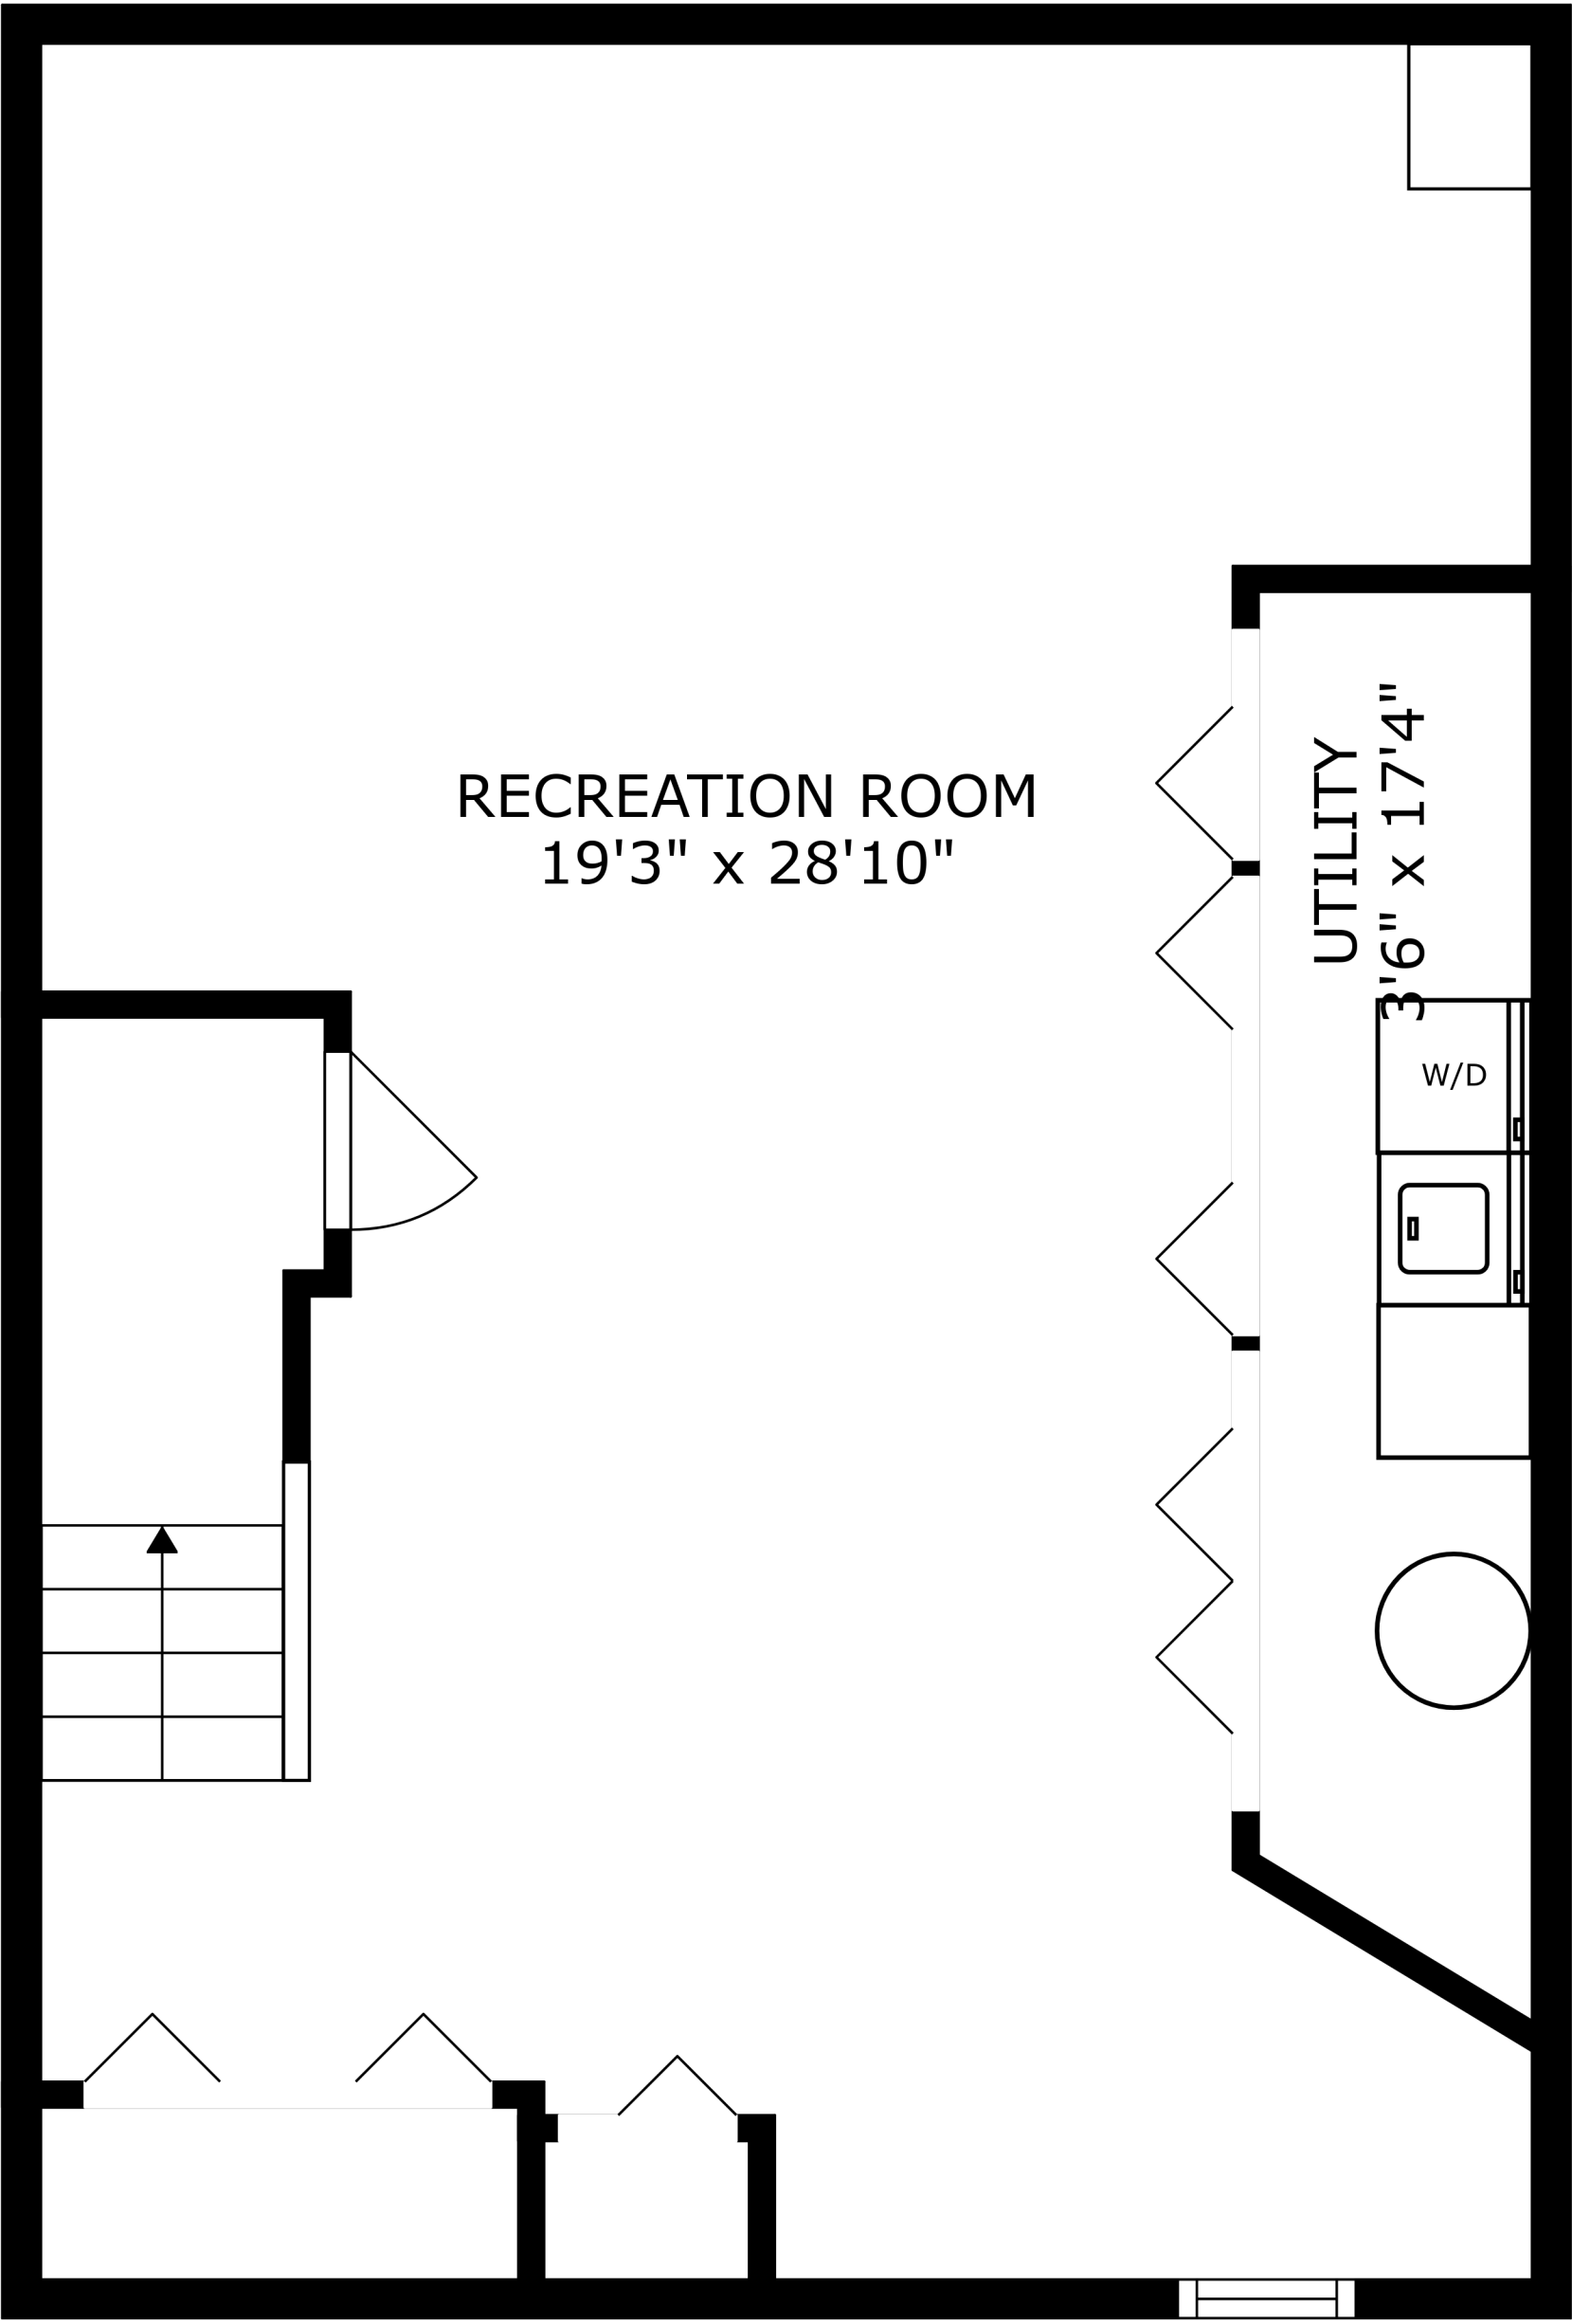

SIZES AND DIMENSIONS ARE APPROXIMATE, ACTUAL MAY VARY.

SIZES AND DIMENSIONS ARE APPROXIMATE, ACTUAL MAY VARY.

PATIO
6'6" x 3'1"

SIZES AND DIMENSIONS ARE APPROXIMATE, ACTUAL MAY VARY.

SIZES AND DIMENSIONS ARE APPROXIMATE, ACTUAL MAY VARY.