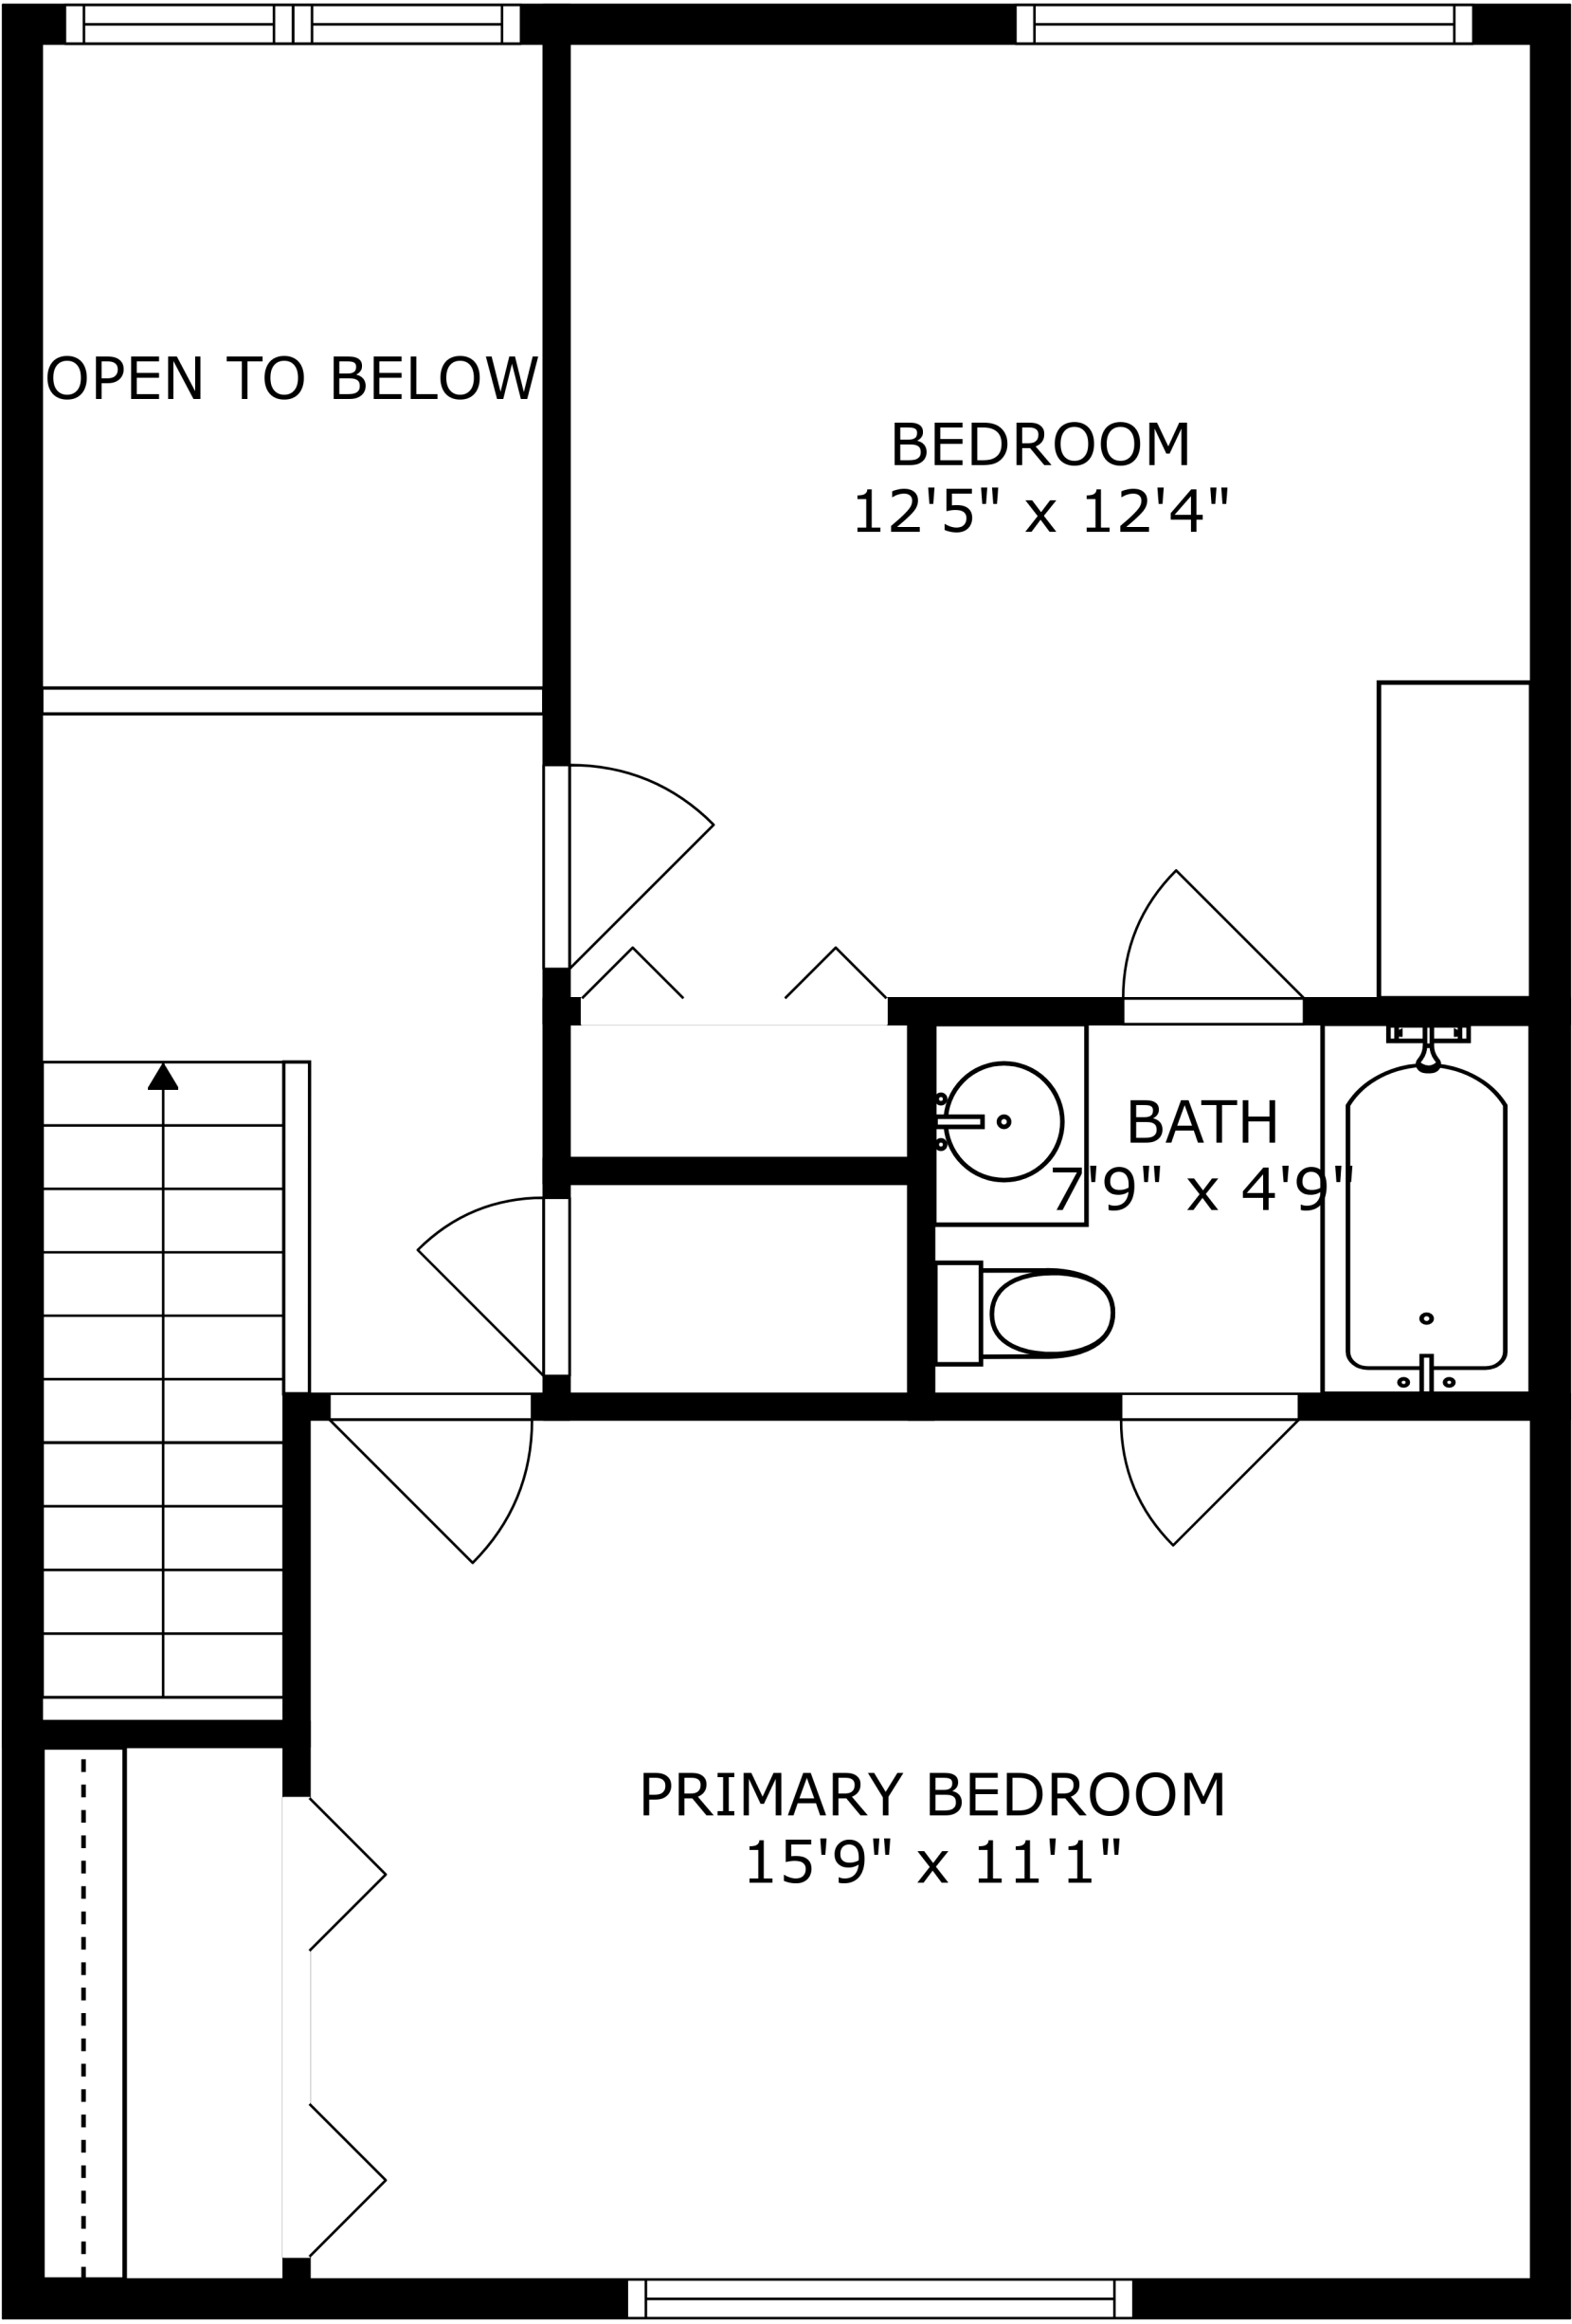

SIZES AND DIMENSIONS ARE APPROXIMATE, ACTUAL MAY VARY.

SIZES AND DIMENSIONS ARE APPROXIMATE, ACTUAL MAY VARY.

PATIO
6'6" x 3'1"

SIZES AND DIMENSIONS ARE APPROXIMATE, ACTUAL MAY VARY.

SIZES AND DIMENSIONS ARE APPROXIMATE, ACTUAL MAY VARY.