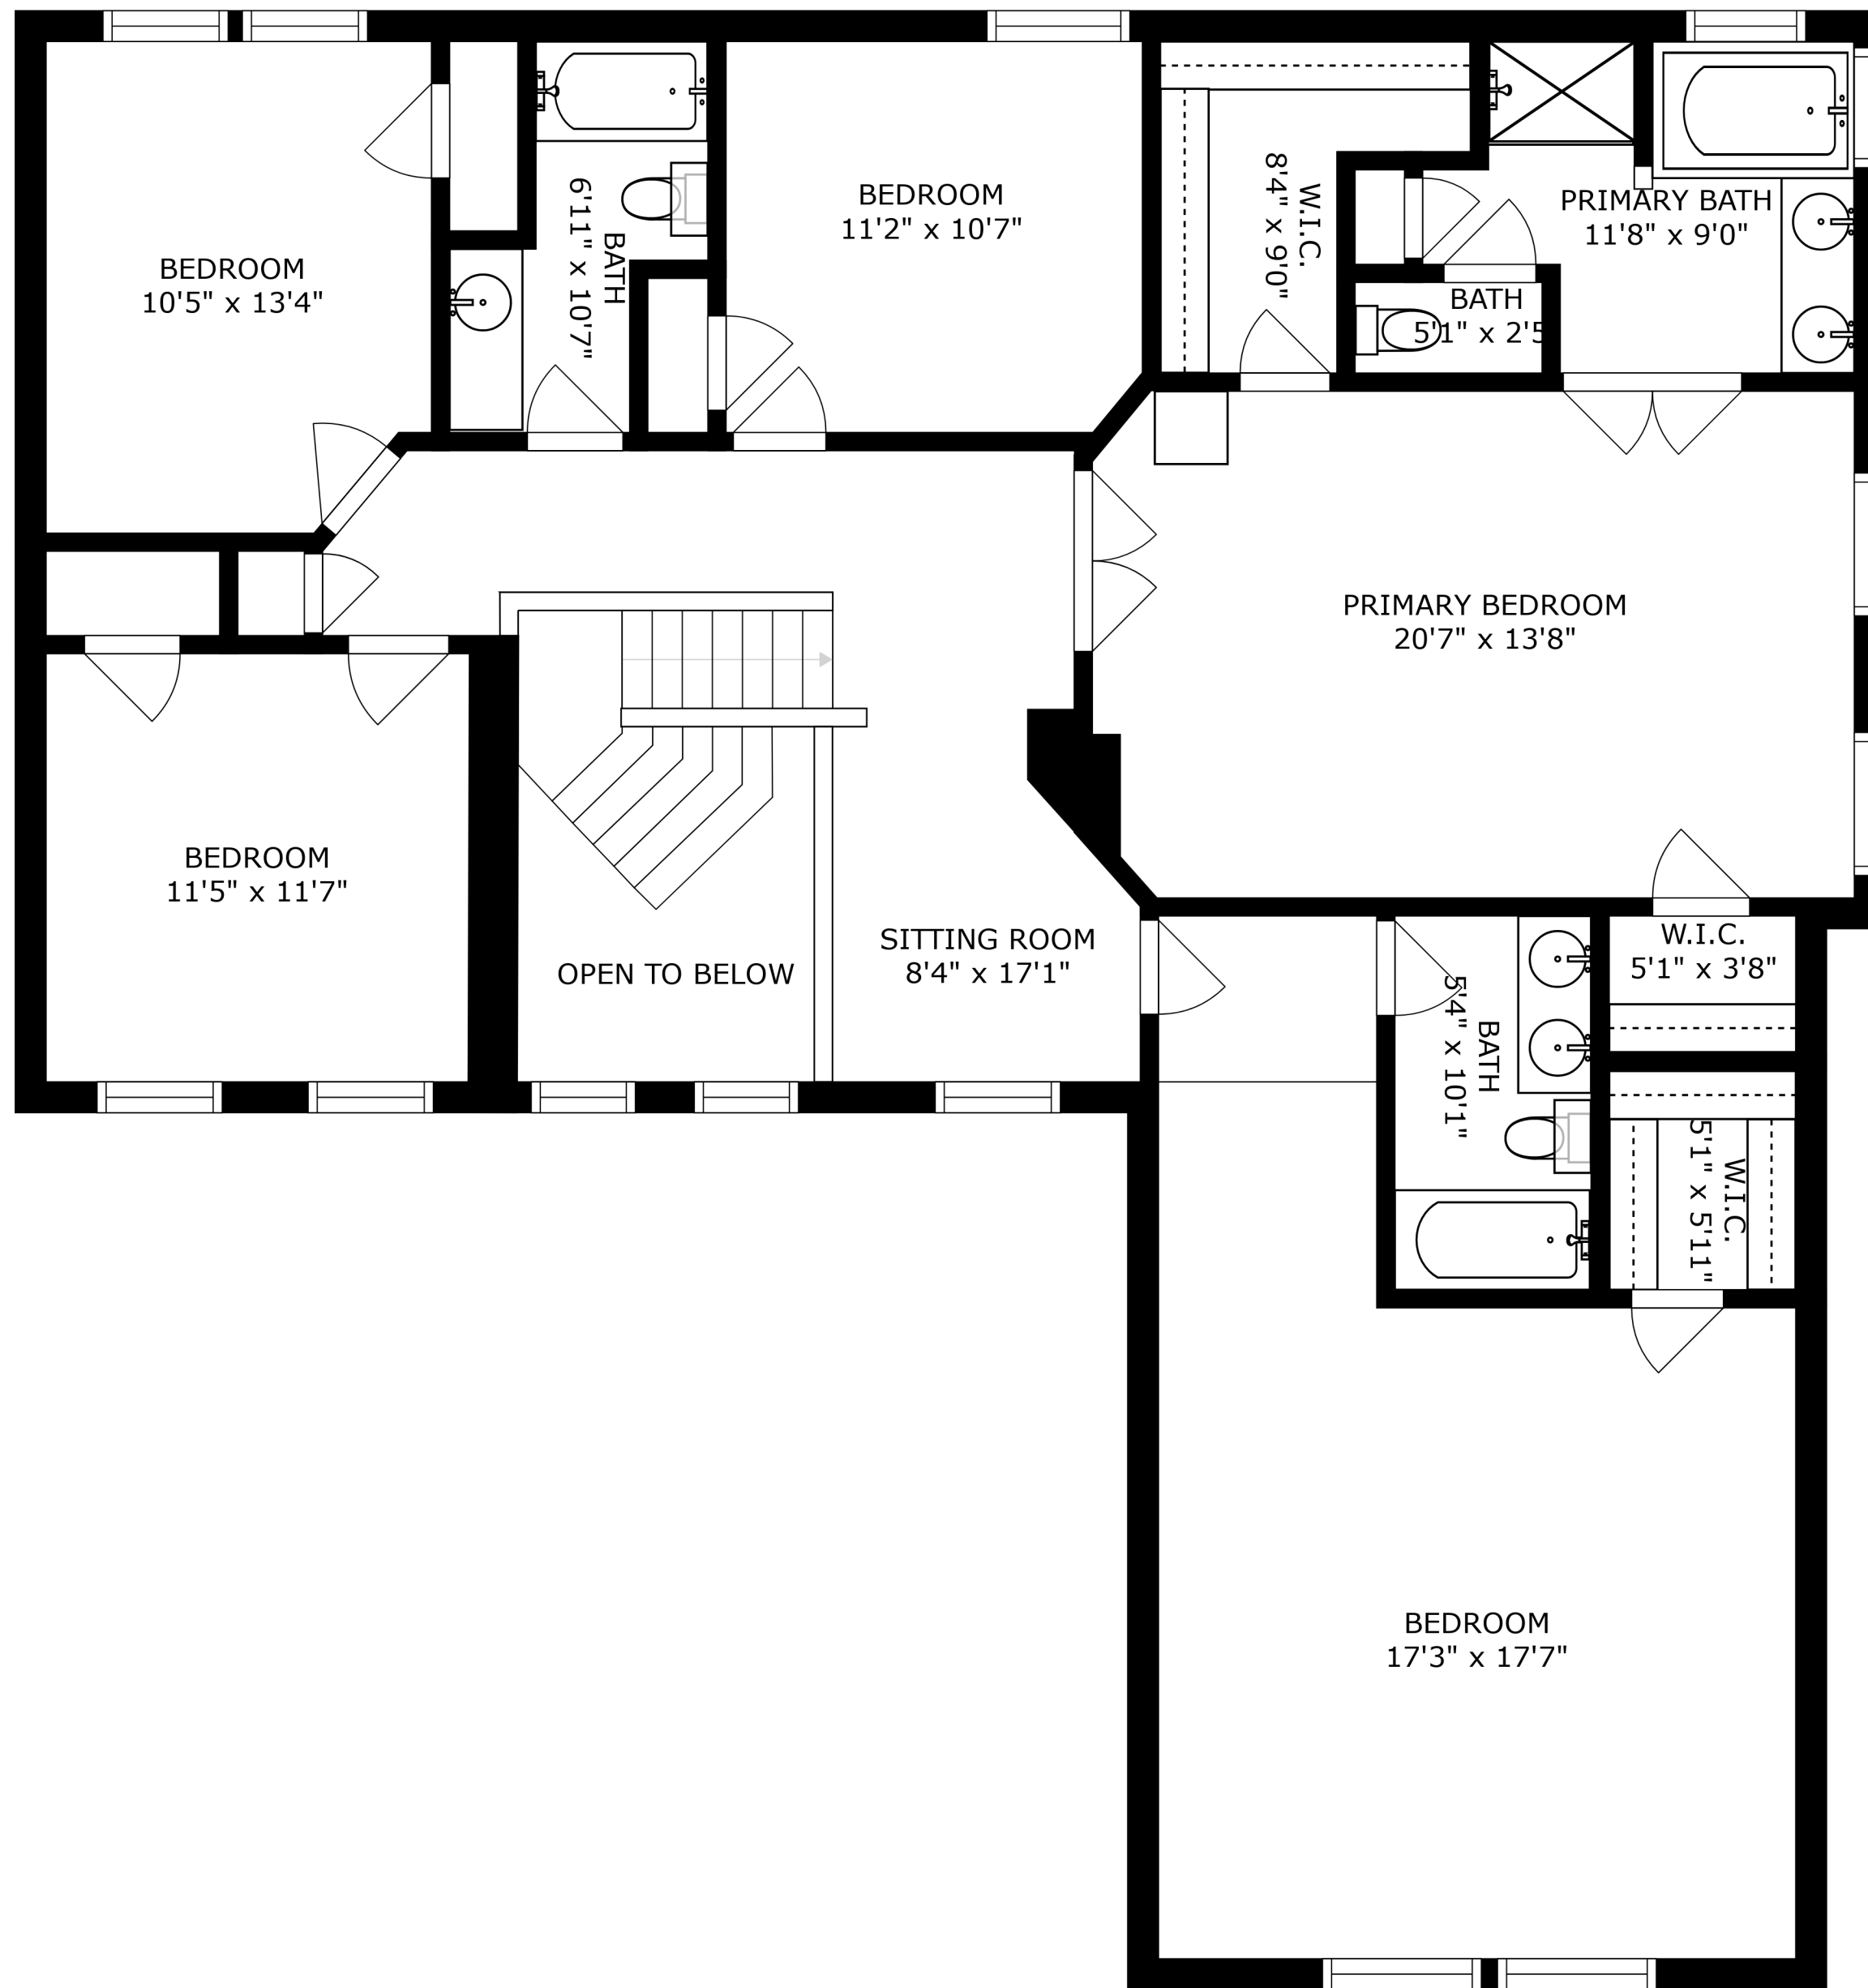

SIZES AND DIMENSIONS ARE APPROXIMATE, ACTUAL MAY VARY.

SIZES AND DIMENSIONS ARE APPROXIMATE, ACTUAL MAY VARY.

SIZES AND DIMENSIONS ARE APPROXIMATE, ACTUAL MAY VARY.

RECREATION ROOM
28'1" x 35'6"

BEDROOM
18'2" x 12'10"

ELECTRICAL ROOM
10'1" x 16'3"

BATH
5'4" x 9'7"

REF