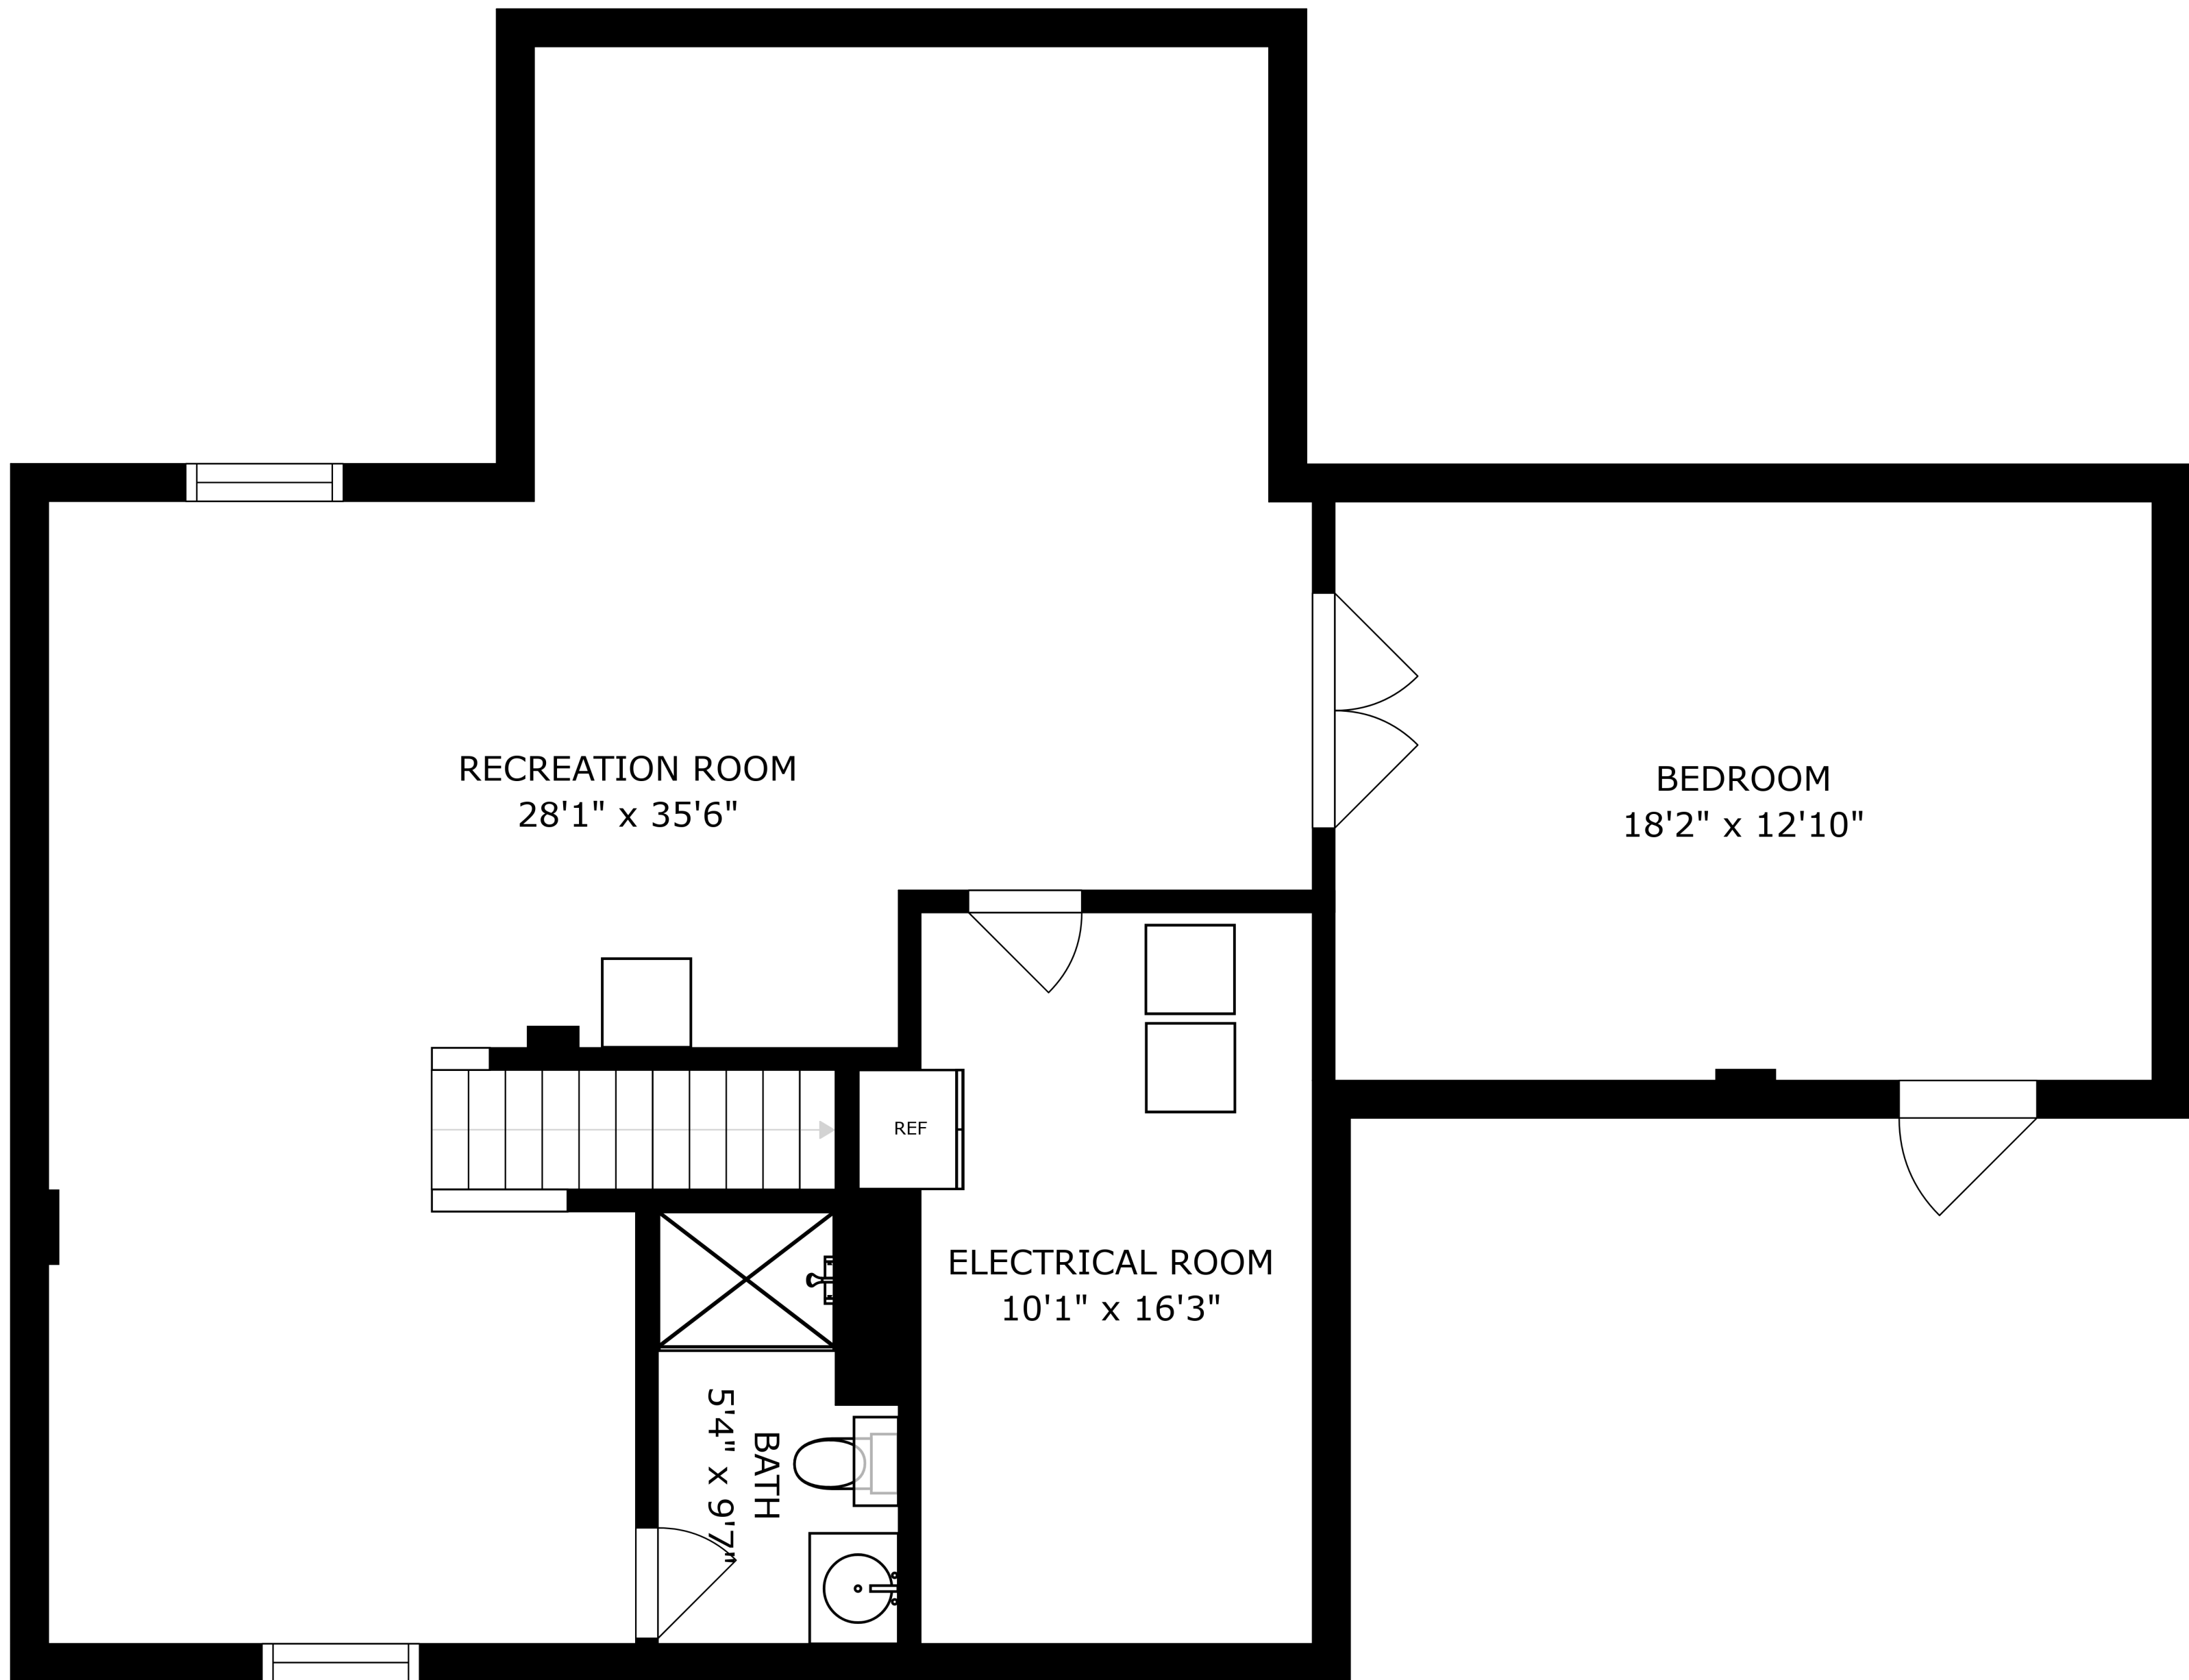

SIZES AND DIMENSIONS ARE APPROXIMATE, ACTUAL MAY VARY.

SIZES AND DIMENSIONS ARE APPROXIMATE, ACTUAL MAY VARY.

SIZES AND DIMENSIONS ARE APPROXIMATE, ACTUAL MAY VARY.

RECREATION ROOM
28'1" x 35'6"

BEDROOM
18'2" x 12'10"

ELECTRICAL ROOM
10'1" x 16'3"

BATH
5'4" x 9'7"

REF