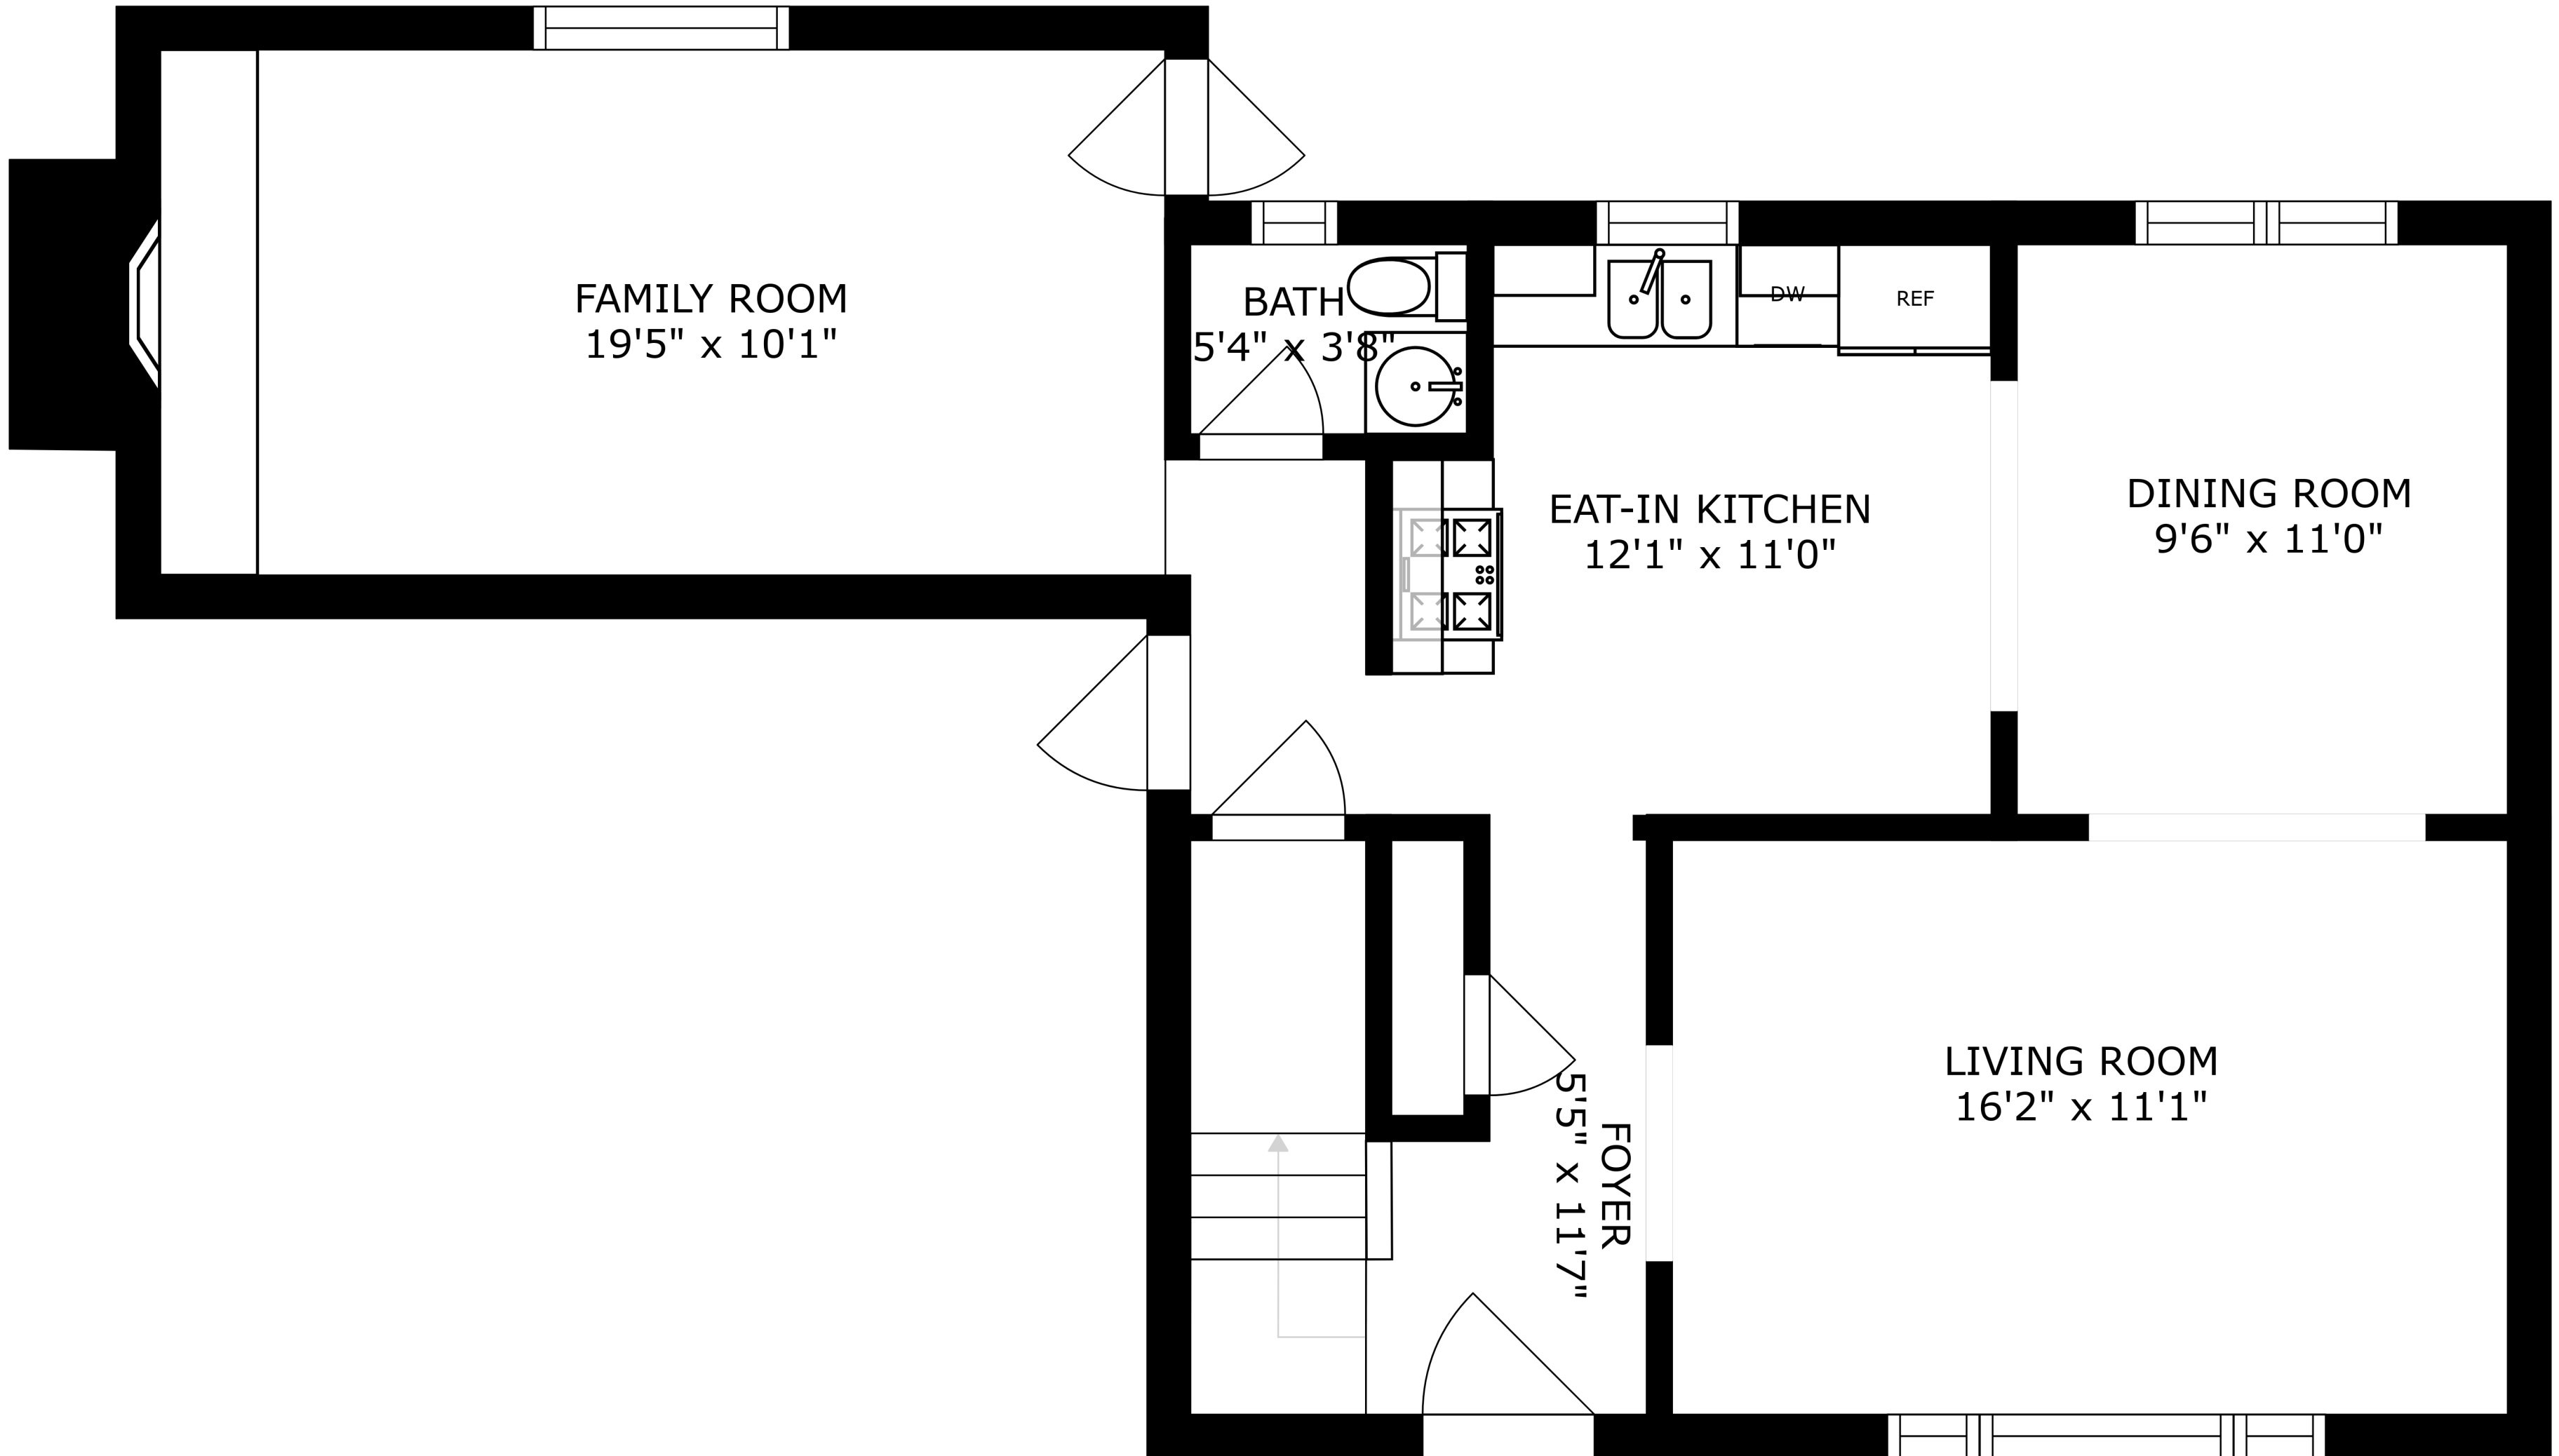

SIZES AND DIMENSIONS ARE APPROXIMATE, ACTUAL MAY VARY.

SIZES AND DIMENSIONS ARE APPROXIMATE, ACTUAL MAY VARY.

FAMILY ROOM
19'5" x 10'1"

BATH
5'4" x 3'8"

EAT-IN KITCHEN
12'1" x 11'0"

DINING ROOM
9'6" x 11'0"

LIVING ROOM
16'2" x 11'1"

FOYER
5'5" x 11'7"