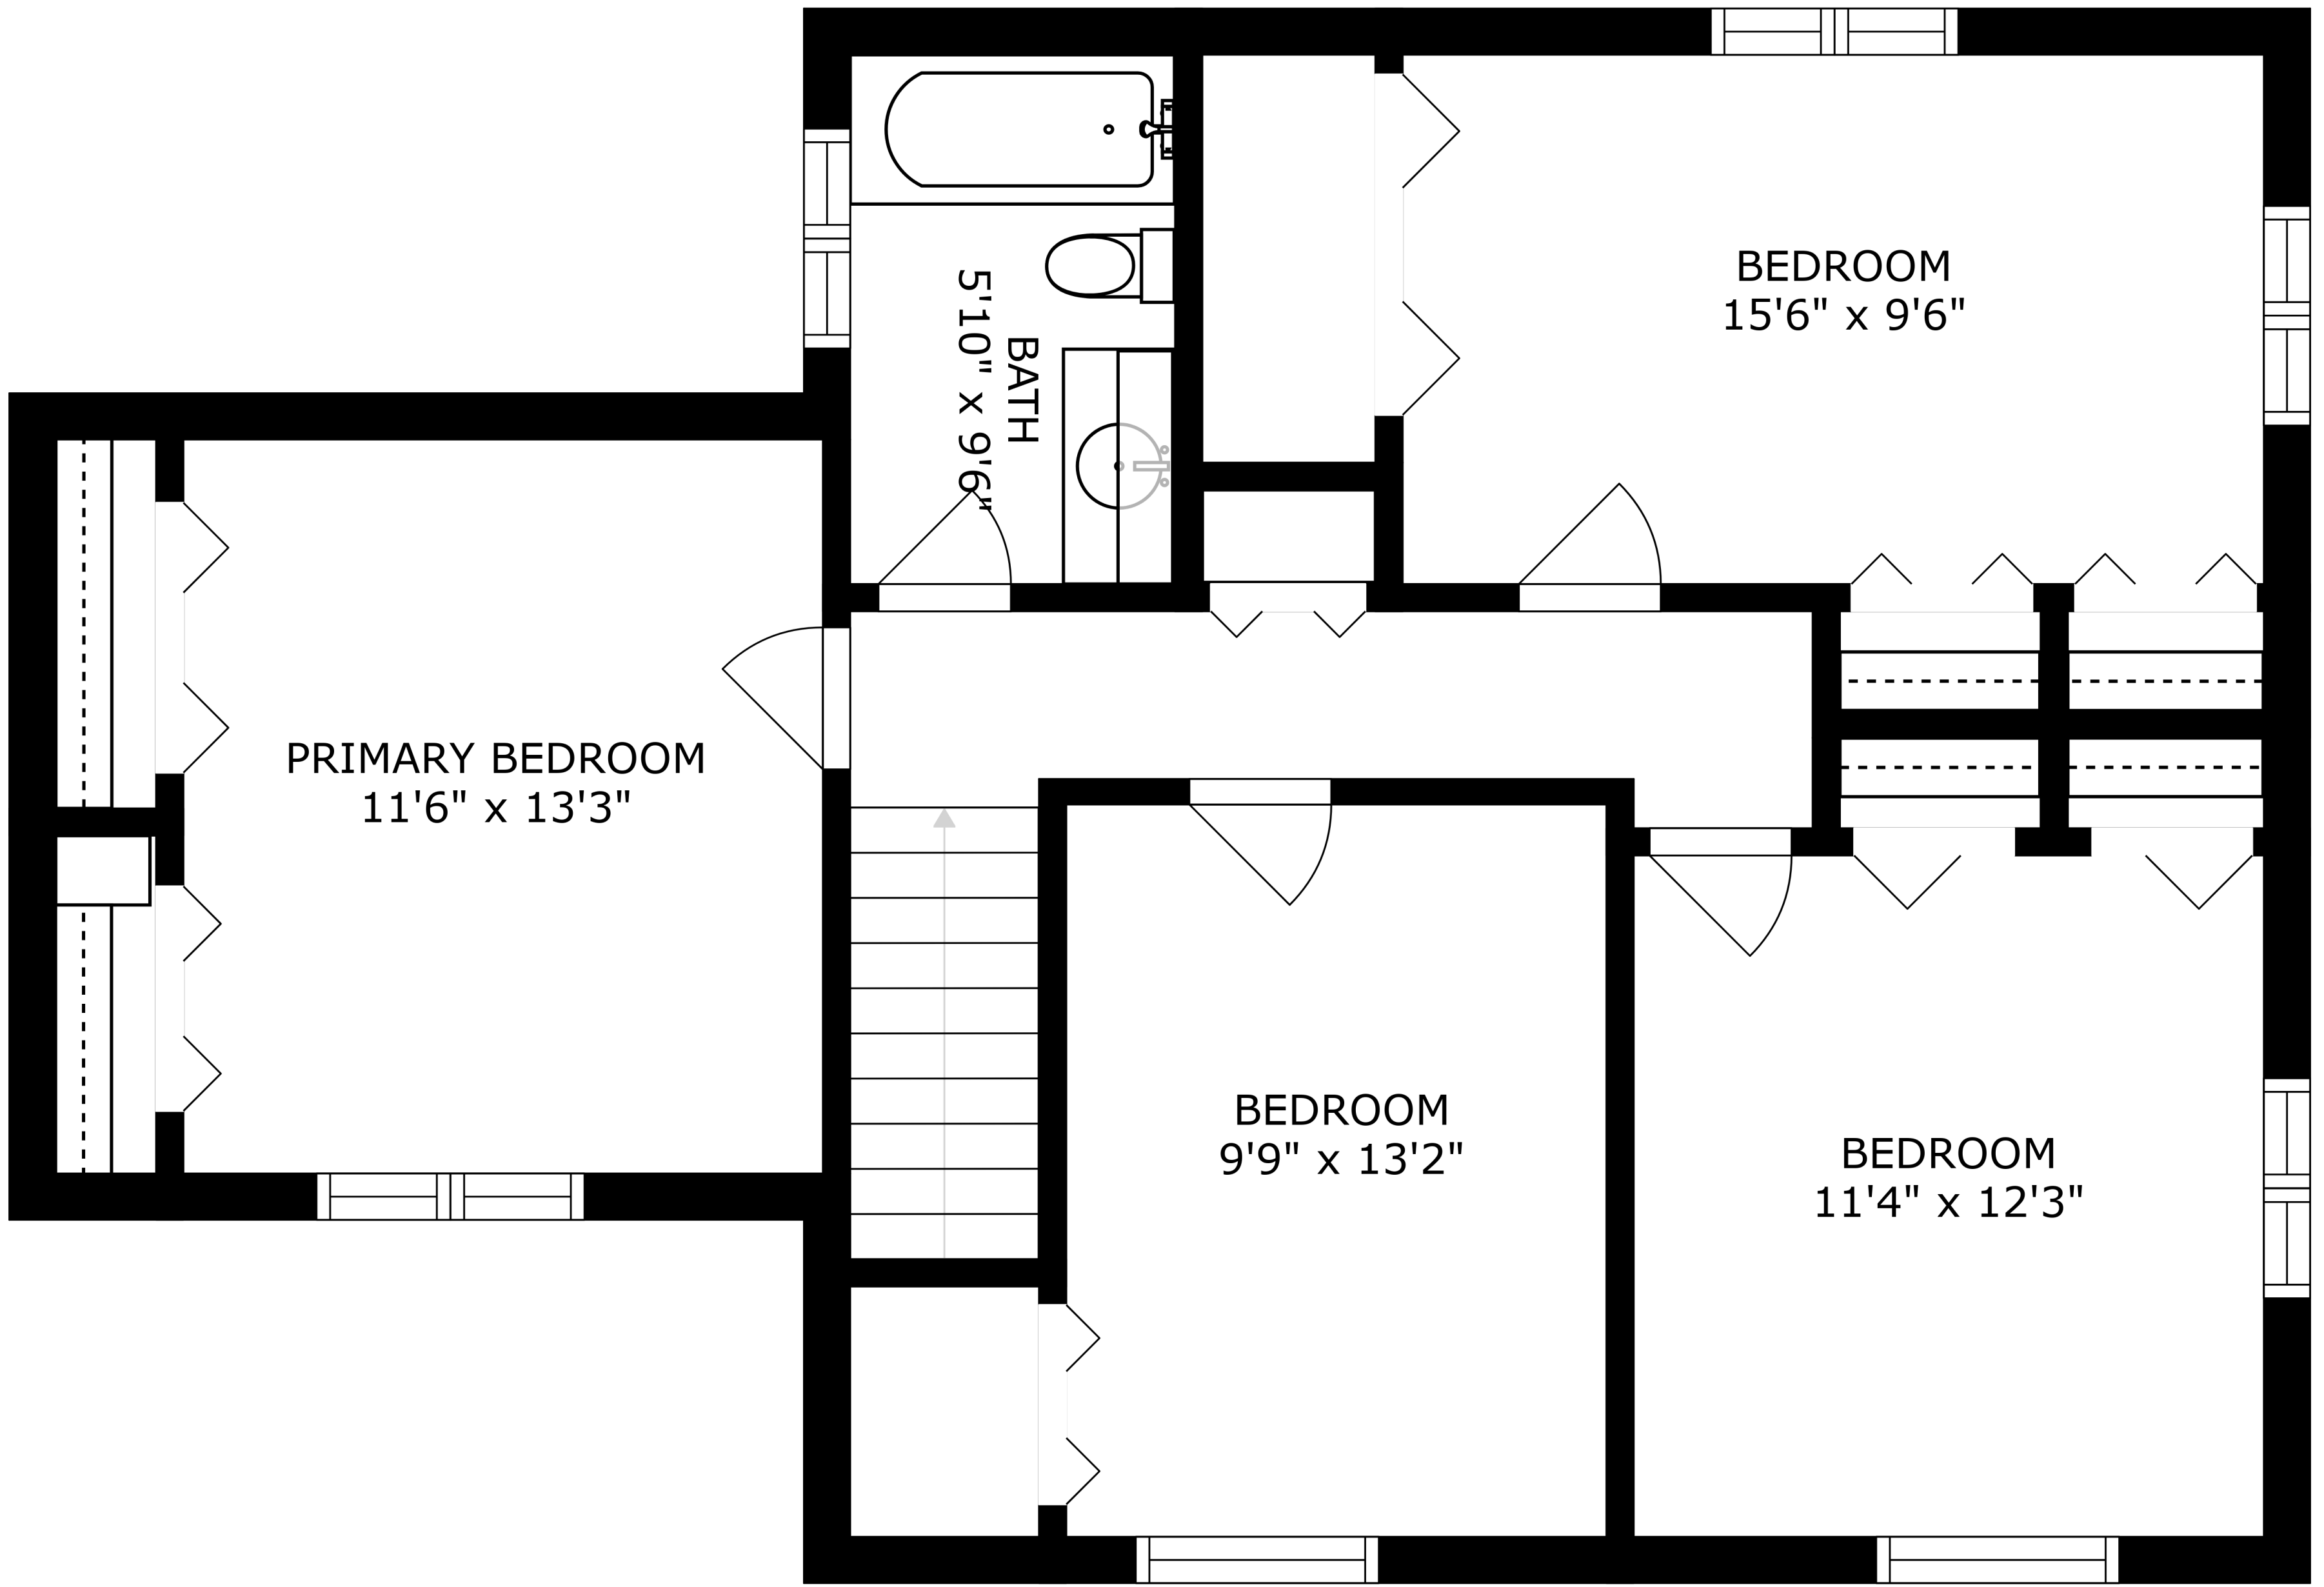

SIZES AND DIMENSIONS ARE APPROXIMATE, ACTUAL MAY VARY.

SIZES AND DIMENSIONS ARE APPROXIMATE, ACTUAL MAY VARY.

FAMILY ROOM
19'5" x 10'1"

BATH
5'4" x 3'8"

EAT-IN KITCHEN
12'1" x 11'0"

DINING ROOM
9'6" x 11'0"

LIVING ROOM
16'2" x 11'1"

FOYER
5'5" x 11'7"