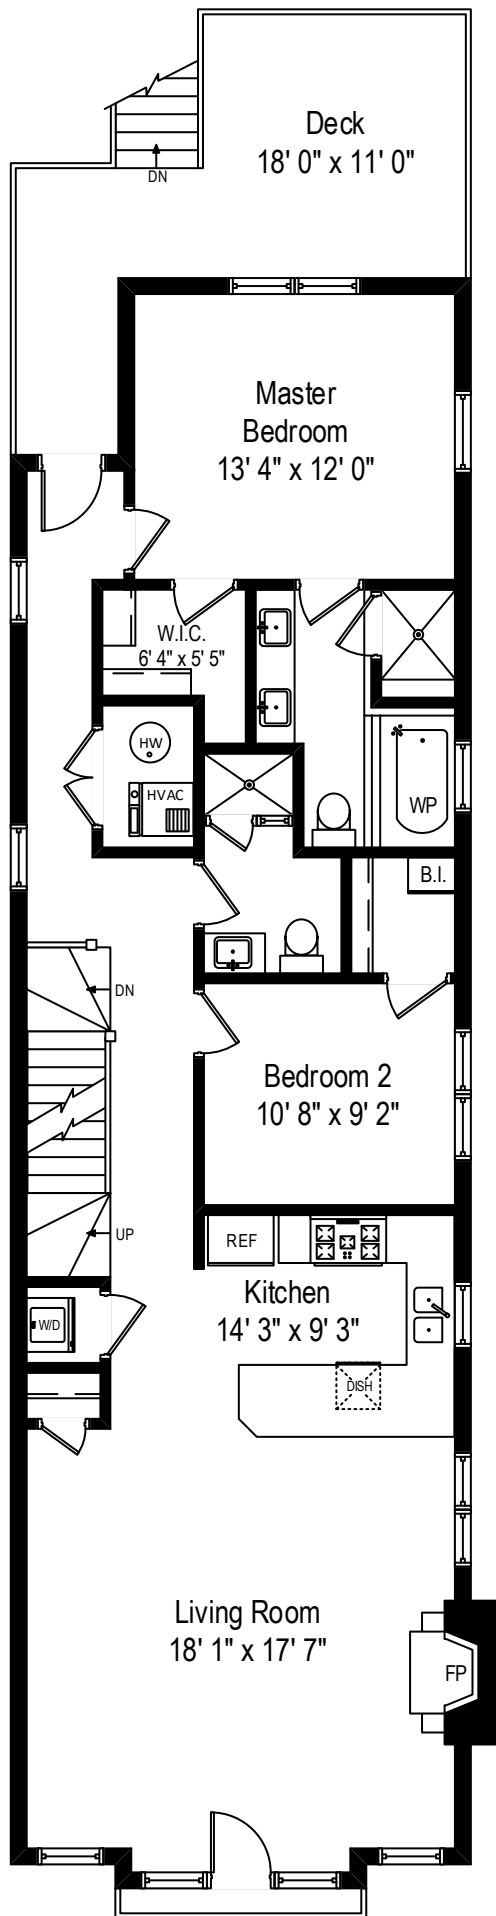

3241 N. Clifton Avenue – Chicago, IL 60657

First Level

3241 N. Clifton Avenue – Chicago, IL 60657

Roof Level

All dimensions are approximate. This plan is for marketing purposes only.

First Level

Roof Level

3241 N. Clifton Avenue – Chicago, IL 60657